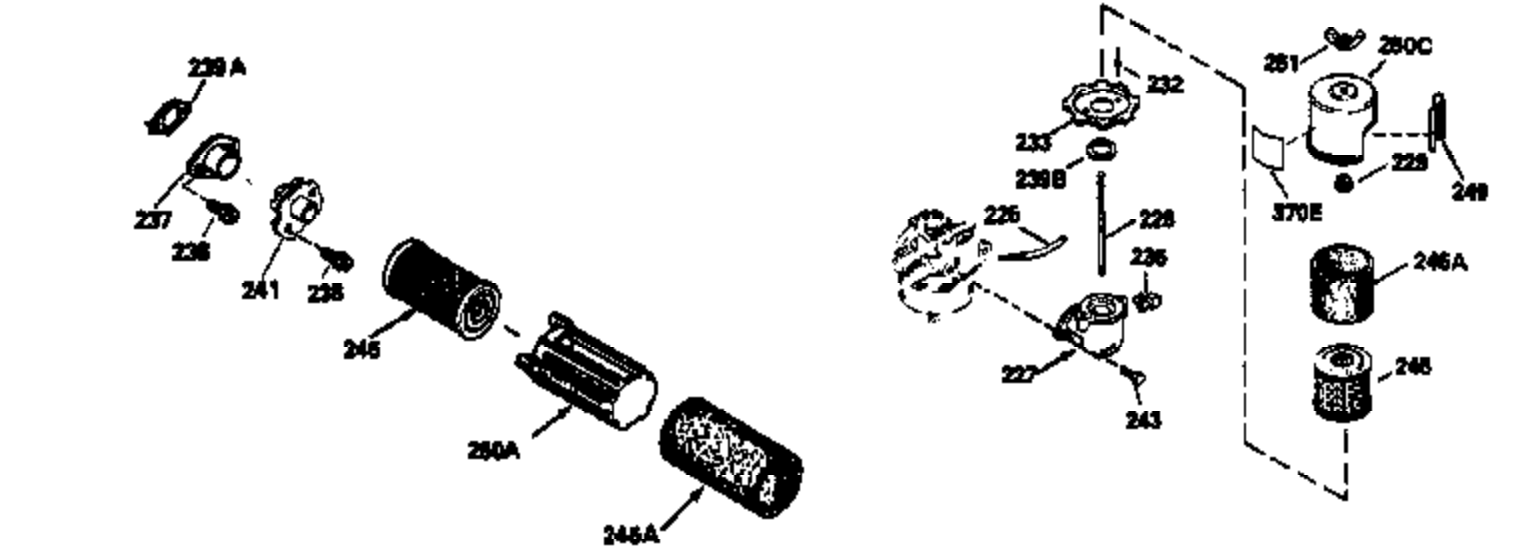

ILLUSTRATION SHOWS TYPICAL PARTS ONLY. ORDER BY PART NUMBER. PARTS NOT LISTED ARE SUPPLIED BY OEM.

VIEW 3 OF 3

Ref #	Part Number	Qty	Description
19	31361		Spring, Extension
69	35261		* Gasket, Mounting flange
92	650815		Washer, Belleville
127	650691		Washer, Flat
129	650818		Screw, 5/16-18 x 1-1/2"
182	6201		Screw, 1/4-28 x 7/8"
185	31384A		Pipe, Intake (Incl. 224)
186	32653		Link, Governor spring
191	35015B		Bracket Assy., S.E. Brake (Incl. 195)
216	33086		Lever, Speed adjusting
223	650451		Screw, 1/4-20 x 1"
238	650806		Screw, 10-32 x 5/8"
246	35604		Element, Air cleaner
246D	35435		Filter, Pre-Air (Optional)
250	35665		Cover, Air cleaner
275A	391019		Muffler
276	33753		Plate, Locking
277A	30063		Screw, Torx T-30, 1/4-20 x 1/2" (Use as req.)
277	650795		Screw, 1/4-20 x 2-1/4" (Use as requir ed)
322	35013		Connector, Body
330	34970		Wire & terminal Assy.
330	34978		Wire & terminal Assy.
330	35020		Wire Assy.
354	35025		Staple (Not used on all models)
357	34985		Rope Stop & Staple Assy. (Incl. 354)
361	650831		Screw, 1/4-20 x 15/32"
370G	34387		Decal, Instruction (Optional)
395	35709		Electric Starter Motor (12 Volt) (Refer to Division 5, Section D page 18 or Fiche 8A, Grid G-11 for breakdown)
410	730574		Opt.Debris Screen Kit (Incl.370G,411, 412,413)
411	35596		Debris Screen (Optional)
412	35597		Debris Screen Bracket (Optional)
413	650910		Screw, 8-32 x 1/4 (Optional)
415	730162		Muffler Adapter Kit(In.274,277A)(Use as req.)