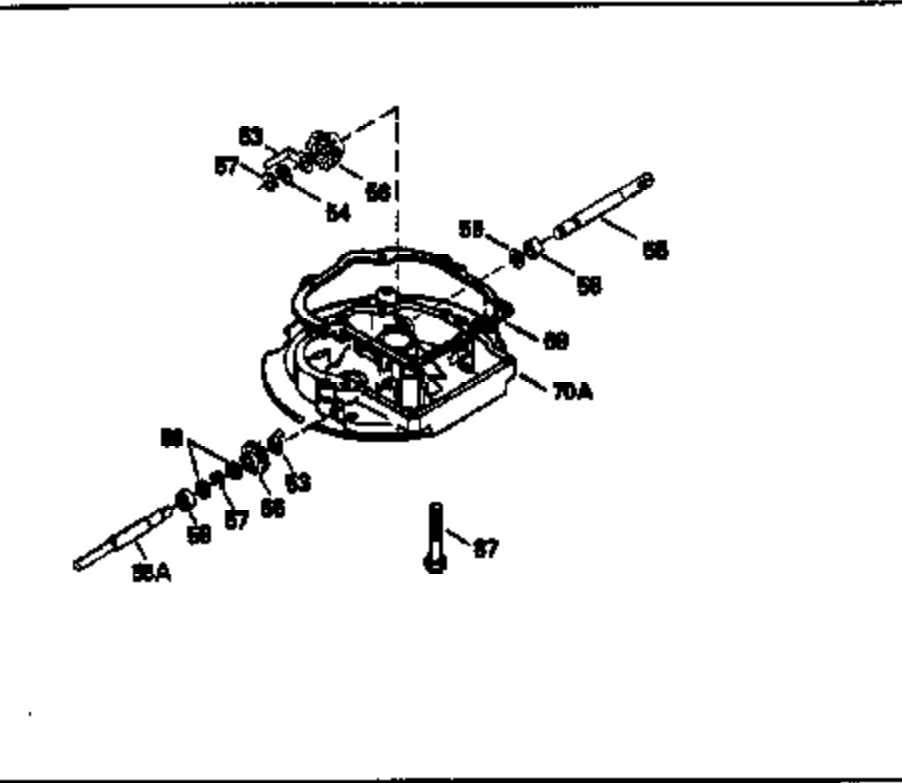

ILLUSTRATION SHOWS TYPICAL PARTS ONLY. ORDER BY PART NUMBER. PARTS NOT LISTED ARE SUPPLIED BY OEM.

VIEW 3 OF 3

Ref #	Part Number	Qty	Description
19	31361		Spring, Extension
69	35261		* Gasket, Mounting flange
92	650815		Washer, Belleville
127	650691		Washer, Flat
129	650818		Screw, 5/16-18 x 1-1/2"
182	6201		Screw, 1/4-28 x 7/8"
185	31384A		Pipe, Intake (Incl. 224)
186	32653		Link, Governor spring
191	35015B		Bracket Assy., S.E. Brake (Incl. 195)
216	33086		Lever, Speed adjusting
223	650451		Screw, 1/4-20 x 1"
238	650806		Screw, 10-32 x 5/8"
246	35604		Element, Air cleaner
246D	35435		Filter, Pre-Air (Optional)
250	35665		Cover, Air cleaner
275A	391019		Muffler
276	33753		Plate, Locking
277A	30063		Screw, Torx T-30, 1/4-20 x 1/2" (Use as req.)
277	650795		Screw, 1/4-20 x 2-1/4" (Use as requir ed)
322	35013		Connector, Body
330	34970		Wire & terminal Assy.
330	34978		Wire & terminal Assy.
330	35020		Wire Assy.
354	35025		Staple (Not used on all models)
357	34985		Rope Stop & Staple Assy. (Incl. 354)
361	650831		Screw, 1/4-20 x 15/32"
370G	34387		Decal, Instruction (Optional)
395	35709		Electric Starter Motor (12 Volt) (Refer to Division 5, Section D page 18 or Fiche 8A, Grid G-11 for breakdown)
410	730574		Opt.Debris Screen Kit (Incl.370G,411, 412,413)
411	35596		Debris Screen (Optional)
412	35597		Debris Screen Bracket (Optional)
413	650910		Screw, 8-32 x 1/4 (Optional)
415	730162		Muffler Adapter Kit(In.274,277A)(Use as req.)