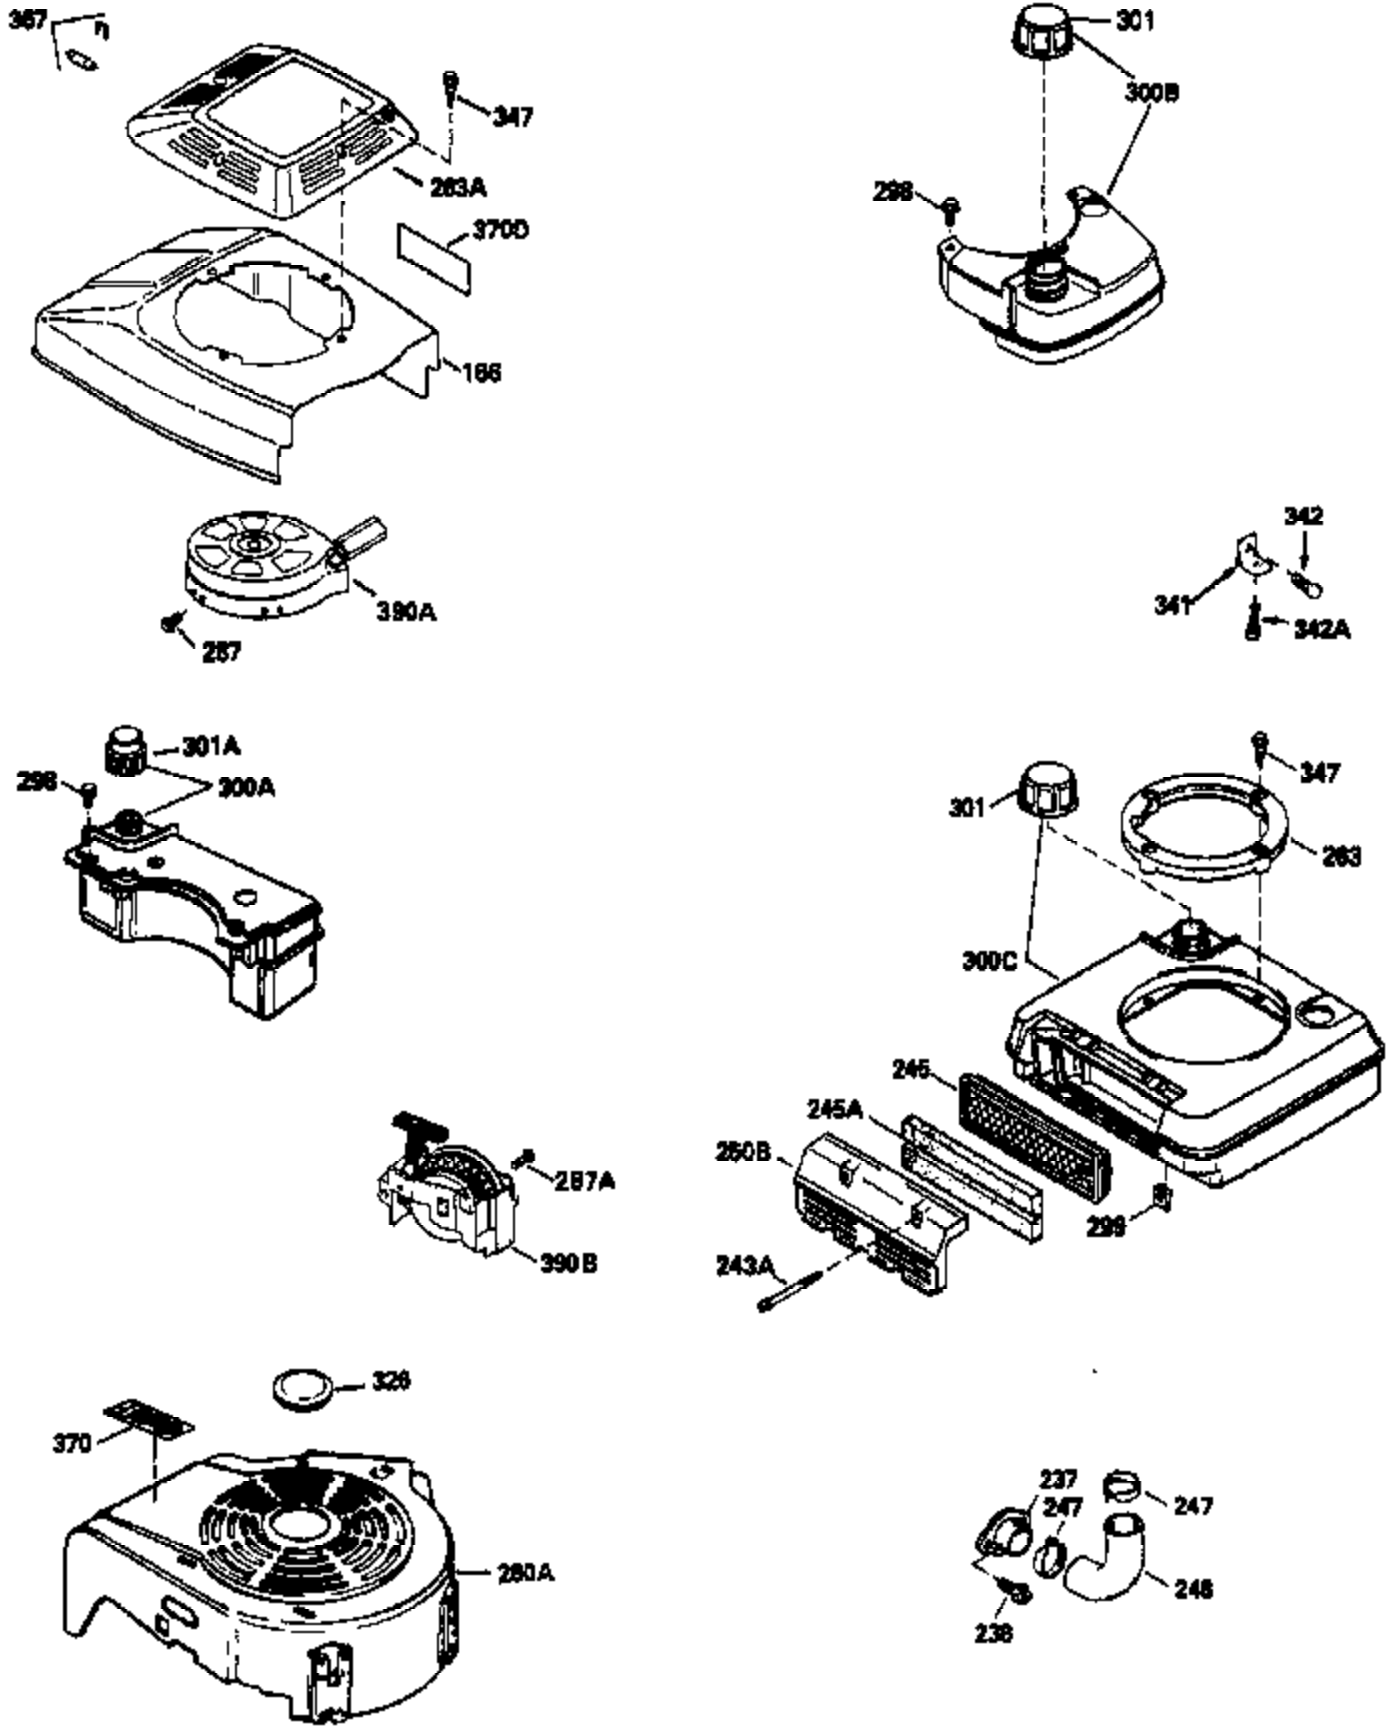

ILLUSTRATION SHOWS TYPICAL PARTS ONLY. ORDER BY PART NUMBER. PARTS NOT LISTED ARE SUPPLIED BY OEM.
VIEW 2 OF 3

Ref #	Part Number	Qty	Description
92	650815		Washer, Belleville
191	35015B		Bracket Assy., S.E. Brake (Incl. 195)
238	650806		Screw, 10-32 x 5/8"
246	35604		Element, Air cleaner
246D	35435		Filter, Pre-Air (Optional)
287	650884		Screw, 8-32 x 1/2"
298	28763		Screw, 10-32 x 35/64"
300B	34979A		Fuel Tank (Incl. 292 & 301A)
301A	35355		Fuel Cap (Use as required)
354	35025		Staple (Not used on all models)
357	34985		Rope Stop & Staple Assy. (Incl. 354)
370G	34387		Decal, Instruction (Optional)
390	590621		Rewind Starter (Refer to Division 5, Section C, page 34 or Fiche 8A, Grid G-5 for breakdown)