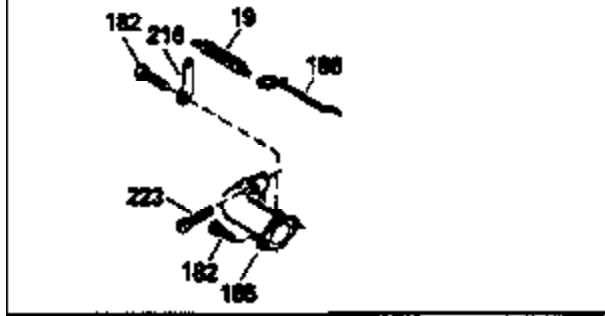

ILLUSTRATION SHOWS TYPICAL PARTS ONLY. ORDER BY PART NUMBER. PARTS NOT LISTED ARE SUPPLIED BY OEM.

VIEW 3 OF 3

Ref #	Part Number	Qty	Description
19	31361		Spring, Extension
69	35261		* Gasket, Mounting flange
92	650815		Washer, Belleville
127	650691		Washer, Flat
129	650818		Screw, 5/16-18 x 1-1/2"
182	6201		Screw, 1/4-28 x 7/8"
185	31384A		Pipe, Intake (Incl. 224)
186	32653		Link, Governor spring
191	35015B		Bracket Assy., S.E. Brake (Incl. 195)
216	33086		Lever, Speed adjusting
223	650451		Screw, 1/4-20 x 1"
238	650806		Screw, 10-32 x 5/8"
246	35604		Element, Air cleaner
246D	35435		Filter, Pre-Air (Optional)
250	35665		Cover, Air cleaner
275A	391019		Muffler
276	33753		Plate, Locking
277A	30063		Screw, Torx T-30, 1/4-20 x 1/2" (Use as req.)
277	650795		Screw, 1/4-20 x 2-1/4" (Use as requir ed)
322	35013		Connector, Body
330	34970		Wire & terminal Assy.
330	34978		Wire & terminal Assy.
330	35020		Wire Assy.
354	35025		Staple (Not used on all models)
357	34985		Rope Stop & Staple Assy. (Incl. 354)
361	650831		Screw, 1/4-20 x 15/32"
370G	34387		Decal, Instruction (Optional)
395	35709		Electric Starter Motor (12 Volt) (Refer to Division 5, Section D page 18 or Fiche 8A, Grid G-11 for breakdown)
410	730574		Opt.Debris Screen Kit (Incl.370G,411, 412,413)
411	35596		Debris Screen (Optional)
412	35597		Debris Screen Bracket (Optional)
413	650910		Screw, 8-32 x 1/4 (Optional)
415	730162		Muffler Adapter Kit(In.274,277A)(Use as req.)