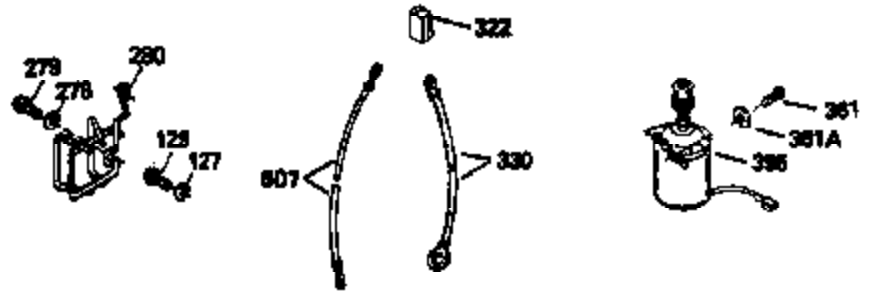

ILLUSTRATION SHOWS TYPICAL PARTS ONLY. ORDER BY PART NUMBER. PARTS NOT LISTED ARE SUPPLIED BY OEM.

VIEW 3 OF 3

Ref #	Part Number	Qty	Description
19	31361		Spring, Extension
69	35261		* Gasket, Mounting flange
92	650815		Washer, Belleville
127	650691		Washer, Flat
129	650818		Screw, 5/16-18 x 1-1/2"
182	6201		Screw, 1/4-28 x 7/8"
185	31384A		Pipe, Intake (Incl. 224)
186	32653		Link, Governor spring
191	35015B		Bracket Assy., S.E. Brake (Incl. 195)
216	33086		Lever, Speed adjusting
223	650451		Screw, 1/4-20 x 1"
238	650806		Screw, 10-32 x 5/8"
246	35604		Element, Air cleaner
246D	35435		Filter, Pre-Air (Optional)
250	35665		Cover, Air cleaner
275A	391019		Muffler
276	33753		Plate, Locking
277A	30063		Screw, Torx T-30, 1/4-20 x 1/2" (Use as req.)
277	650795		Screw, 1/4-20 x 2-1/4" (Use as requir ed)
322	35013		Connector, Body
330	34970		Wire & terminal Assy.
330	34978		Wire & terminal Assy.
330	35020		Wire Assy.
354	35025		Staple (Not used on all models)
357	34985		Rope Stop & Staple Assy. (Incl. 354)
361	650831		Screw, 1/4-20 x 15/32"
370G	34387		Decal, Instruction (Optional)
395	35709		Electric Starter Motor (12 Volt) (Refer to Division 5, Section D page 18 or Fiche 8A, Grid G-11 for breakdown)
410	730574		Opt.Debris Screen Kit (Incl.370G,411, 412,413)
411	35596		Debris Screen (Optional)
412	35597		Debris Screen Bracket (Optional)
413	650910		Screw, 8-32 x 1/4 (Optional)
415	730162		Muffler Adapter Kit(In.274,277A)(Use as req.)