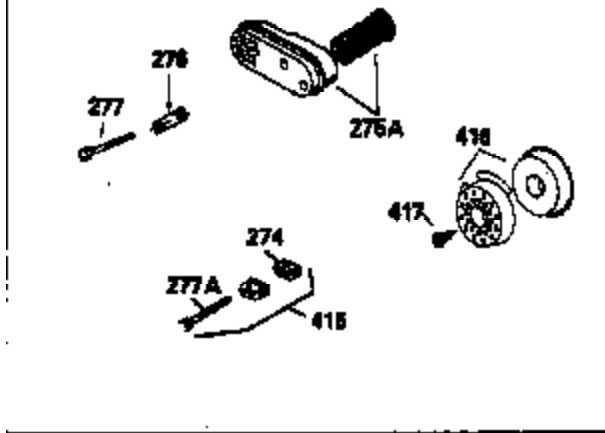

ILLUSTRATION SHOWS TYPICAL PARTS ONLY. ORDER BY PART NUMBER. PARTS NOT LISTED ARE SUPPLIED BY OEM.

VIEW 3 OF 3

Ref #	Part Number	Qty	Description
19	31361		Spring, Extension
69	35261		* Gasket, Mounting flange
92	650815		Washer, Belleville
127	650691		Washer, Flat
129	650818		Screw, 5/16-18 x 1-1/2"
182	6201		Screw, 1/4-28 x 7/8"
185	31384A		Pipe, Intake (Incl. 224)
186	32653		Link, Governor spring
191	35015B		Bracket Assy., S.E. Brake (Incl. 195)
216	33086		Lever, Speed adjusting
223	650451		Screw, 1/4-20 x 1"
238	650806		Screw, 10-32 x 5/8"
246	35604		Element, Air cleaner
246D	35435		Filter, Pre-Air (Optional)
250	35665		Cover, Air cleaner
275A	391019		Muffler
276	33753		Plate, Locking
277A	30063		Screw, Torx T-30, 1/4-20 x 1/2" (Use as req.)
277	650795		Screw, 1/4-20 x 2-1/4" (Use as requir ed)
322	35013		Connector, Body
330	34970		Wire & terminal Assy.
330	34978		Wire & terminal Assy.
330	35020		Wire Assy.
354	35025		Staple (Not used on all models)
357	34985		Rope Stop & Staple Assy. (Incl. 354)
361	650831		Screw, 1/4-20 x 15/32"
370G	34387		Decal, Instruction (Optional)
395	35709		Electric Starter Motor (12 Volt) (Refer to Division 5, Section D page 18 or Fiche 8A, Grid G-11 for breakdown)
410	730574		Opt.Debris Screen Kit (Incl.370G,411, 412,413)
411	35596		Debris Screen (Optional)
412	35597		Debris Screen Bracket (Optional)
413	650910		Screw, 8-32 x 1/4 (Optional)
415	730162		Muffler Adapter Kit(In.274,277A)(Use as req.)