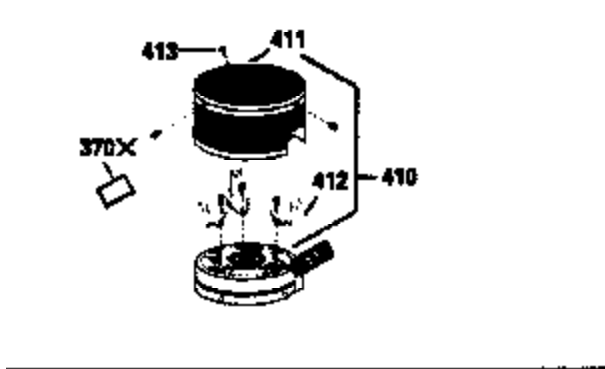

ILLUSTRATION SHOWS TYPICAL PARTS ONLY. ORDER BY PART NUMBER. PARTS NOT LISTED ARE SUPPLIED BY OEM.

VIEW 3 OF 3

Ref #	Part Number	Qty	Description
19	31361		Spring, Extension
69	35261		* Gasket, Mounting flange
92	650815		Washer, Belleville
127	650691		Washer, Flat
129	650818		Screw, 5/16-18 x 1-1/2"
182	6201		Screw, 1/4-28 x 7/8"
185	31384A		Pipe, Intake (Incl. 224)
186	32653		Link, Governor spring
191	35015B		Bracket Assy., S.E. Brake (Incl. 195)
216	33086		Lever, Speed adjusting
223	650451		Screw, 1/4-20 x 1"
238	650806		Screw, 10-32 x 5/8"
246	35604		Element, Air cleaner
246D	35435		Filter, Pre-Air (Optional)
250	35665		Cover, Air cleaner
275A	391019		Muffler
276	33753		Plate, Locking
277A	30063		Screw, Torx T-30, 1/4-20 x 1/2" (Use as req.)
277	650795		Screw, 1/4-20 x 2-1/4" (Use as requir ed)
322	35013		Connector, Body
330	34970		Wire & terminal Assy.
330	34978		Wire & terminal Assy.
330	35020		Wire Assy.
354	35025		Staple (Not used on all models)
357	34985		Rope Stop & Staple Assy. (Incl. 354)
361	650831		Screw, 1/4-20 x 15/32"
370G	34387		Decal, Instruction (Optional)
395	35709		Electric Starter Motor (12 Volt) (Refer to Division 5, Section D page 18 or Fiche 8A, Grid G-11 for breakdown)
410	730574		Opt.Debris Screen Kit (Incl.370G,411, 412,413)
411	35596		Debris Screen (Optional)
412	35597		Debris Screen Bracket (Optional)
413	650910		Screw, 8-32 x 1/4 (Optional)
415	730162		Muffler Adapter Kit(In.274,277A)(Use as req.)