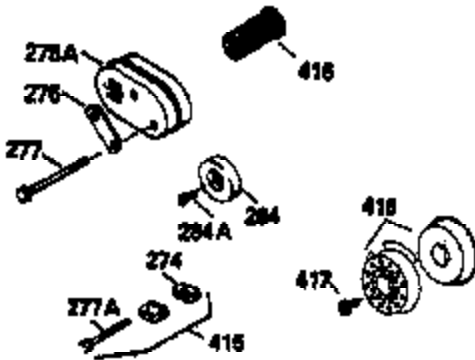

VIEW 3 OF 3

Ref #	Part Number	Qty	Description
19	31361		Spring, Extension
69	35261		* Gasket, Mounting flange
118	730194		Rope Guide Kit (Use as required)
127	650691		Washer, Flat
129	650818		Screw, 5/16-18 x 1-1/2"
179A	33887		Clip, Breather tube
182	6201		Screw, 1/4-28 x 7/8"
185	31384A		Pipe, Intake (Incl. 224)
186	34337		Link, Governor spring
206	610973		Terminal (Use as required)
209	30200		Screw, 10-24 x 9/16"
223	650451		Screw, 1/4-20 x 1"
238	650806		Screw, 10-32 x 5/8"
239	34338		* Gasket, Air cleaner
240	34858		Body, Air cleaner
246D	35605		Felt, Air cleaner
246E	35435		Filter, Pre-air (Use as required)
246	35604		Element, Air cleaner
250	35665		Cover, Air cleaner
260B	35724		Housing, Blower
274	26754A		* Gasket, Exhaust (Use as required)
275A	391019		Muffler
276	33753		Plate, Locking
277	650795		Screw, 1/4-20 x 2-1/4" (Use as required)
277	650774		Screw, 1/4-20 x 2-3/8" (Use as required)
277	792005		Screw, 1/4-20 x 2-1/2" (Use as required)
277A	30063		Screw, Torx T-30, 1/4-20 x 1/2" (Use as req.)
287B	650884		Screw, 8-32 x 1/2"
300B	34979A		Fuel Tank (Incl. 292 & 301A) NOTE: The following tanks (34980A, 34979A, 34369A) were built with different size fuel inlet openings. Tanks with 1-3/16" I.D. opening use fuel cap 33032. Tanks with 1-1/2" I.D. opening use fuel cap 35355.
322	35013		Connector Body
330	34970		Wire Harness
330	35020		Wire
350	35769		Primer Assy.
351	32180C		Line, Primer
354	35025		Staple (Not used on all models)
361	650831		Screw, 1/4-20 x 15/32"
370J	34870		Decal, Instruction (Optional)
370H	34387		Decal, Instruction (Optional)
390B	590621		Rewind Starter (Refer to Division 5, Section C, page 34 or Fiche 8A, Grid G-5 for breakdown)
395	34934		Electric Starter Motor (12 Volt) (Refer to Division 5, Section D page 18 or Fiche 8A, Grid G-11 for breakdown)
410	730574		Debris Screen Kit(Incl.370H,411-413)(Opt.)
411	35596		Screen, Debris (Optional)
412	35597		Bracket, Debris screen (Optional)
413	650910		Screw, 8-32 x 1/4 (Optional)
415	730162		Muffler Adapter Kit(Incl.274,277)(Use as req)
425	730571		Starter Muff Kit (Incl.370J,426,427)(Opt.)
426	32203		Starter Air Cleaner (Optional)
427	32204		Starter Air Cleaner Bracket (Optional)
436	611006		Stator Plate Ass'y.(Incl.377,378,437, 442-448)
437	30551		Spring, Breaker box cover
438	610947		Cover, Dust