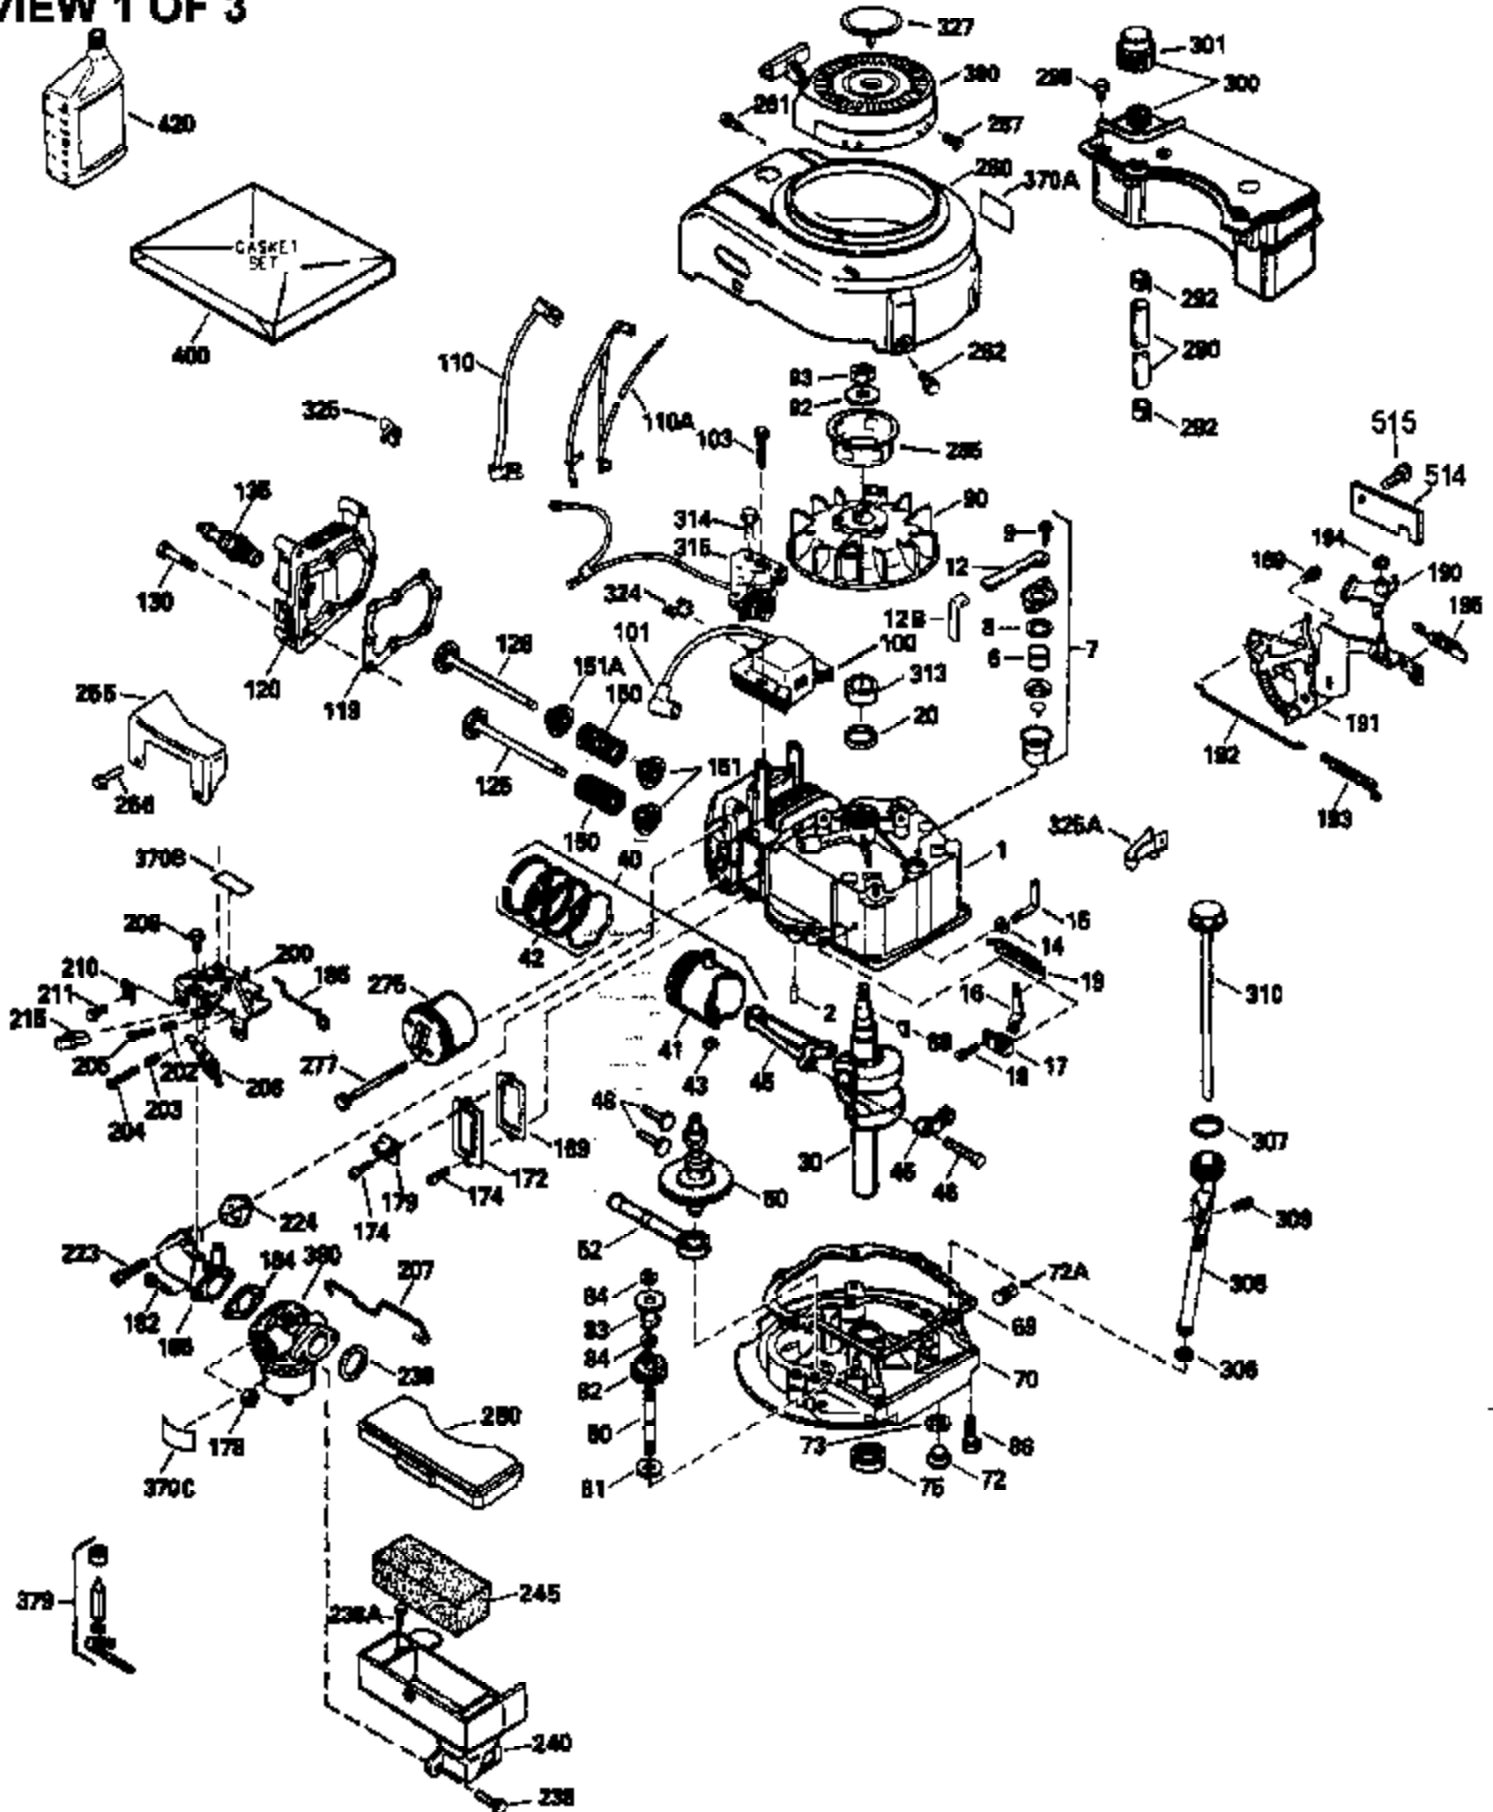

VIEW 1 OF 3

Ref #	Part Number	Qty	Description
1	33968B		Cylinder (Incl. 2 & 20) (2-13/16")
2	26727		Pin, Dowel
6	33734		Element, Breather
7	34214A		Breather Ass'y. (Incl. 6, 8, 9, 12 , & 12A)
8	33735		* Gasket, Breather
9	30200		Screw, 10-24 x 9/16"
12	33886		Tube, Breather
14	28277		Washer, Flat
15	30589		Rod, Governor (Incl. 14)
16	31383A		Lever, Governor
17	31335		Clamp, Governor lever
18	650548		Screw, 8-32 x 5/16"
19	31361		Spring, Extension
20	32600		Seal, Oil
30	35725		Crankshaft
40	34535		Piston, Pin & Ring Set (Std.) (2-13/1 6")
40	34536		Piston, Pin & Ring Set (.010" OS)
40	34537		Piston, Pin & Ring Set (.020" OS)
41	33562B		Piston & Pin Ass'y.(Incl. 43)(Std.)(2 -13/16")
41	33563B		Piston & Pin Ass'y. (Incl. 43) (.010" OS)
41	33564B		Piston & Pin Ass'y. (Incl. 43) (.020" OS)
42	33567		Ring Set (Std.) (2-13/16" Bore)
42	33568		Ring Set (.010" OS)
42	33569		Ring Set (.020" OS)
43	20381		Ring, Piston pin retaining
45	32875		Rod Assy., Connecting (Incl. 46)
46	32610A		Bolt, Connecting rod
48	27241		Lifter, Valve
50	33553		Camshaft (MCR)
52	29914		Oil Pump Assy.
69	35261		* Gasket, Mounting flange
70	34311C		Flange Ass'y. (Incl. 72, 72A, 73, 75 & 80)
72	30572		Plug, Oil drain (Incl. 73)
73	28833		* Drain Plug Gasket (Not req. W/plastic plug)
75	27897		Seal, Oil
80	30574		Shaft, Governor
81	30590A		Washer, Flat
82	30591		Gear Assy., Governor (Incl. 81)
83	30588A		Spool, Governor
84	29193		Ring, Retaining
86	650488		Screw, 1/4-20 x 1-1/4"
89	611004		Flywheel Key
90	611150		Flywheel
92	650815		Washer, Belleville
93	650816		Nut, Flywheel
100	34443A		Solid State Ignition
100	730207		Magneto-to-Solid State Conv. Kit (Includes solid state module, solid state flywheel key, and instructions.) (Use as required on external ignition engines only.)
101	610118		Cover, Spark plug (Use as required)
103	650814		Screw, Torx T-15, 10-24 x 1"
110	34231		Ground Wire
118	730194		Rope Guide Kit (Use as required)
119	33554A		* Gasket, Head
120	34342		Head, Cylinder
125	29314B		Intake Valve (Std.) (Incl. 151) (Conventional Ports)
125	29315C		Intake Valve (1/32" OS) (Incl. 151) (Conventional Ports)