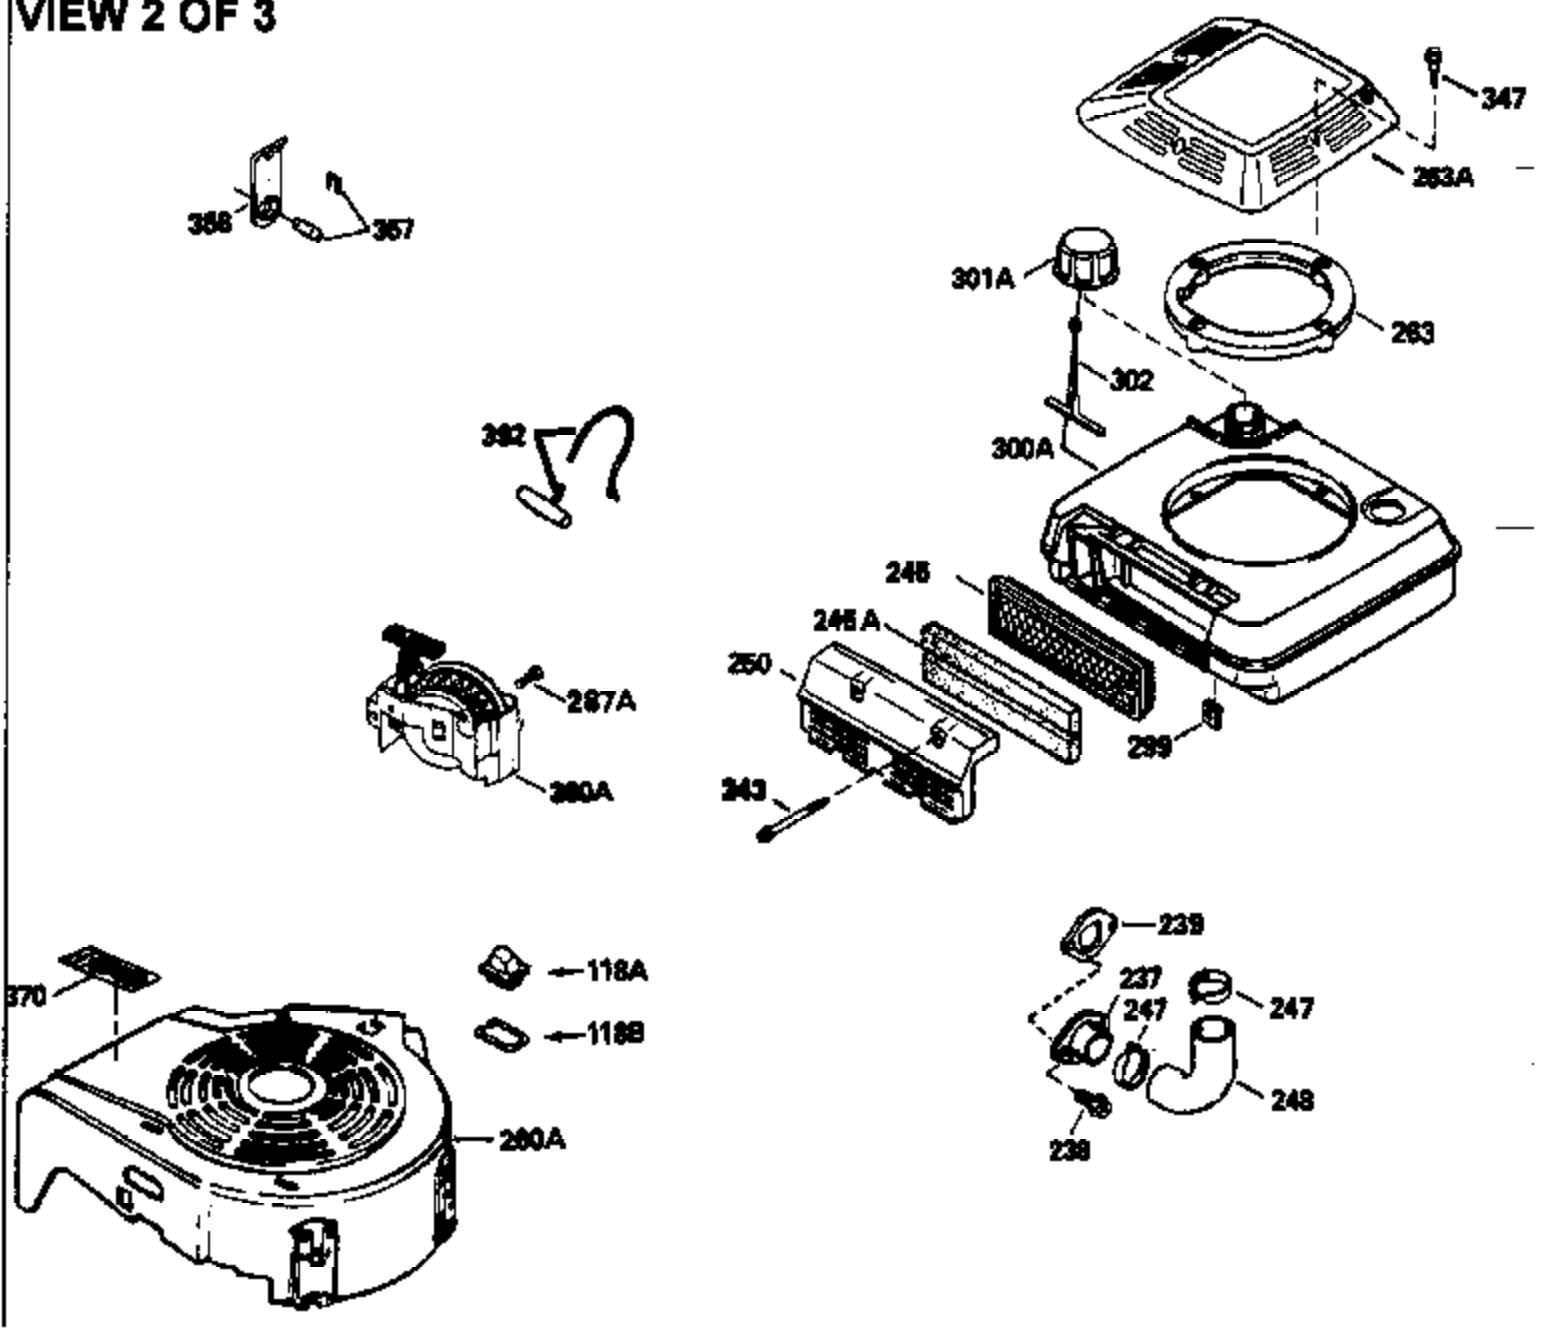

VIEW 2 OF 3

Ref #	Part Number	Qty	Description
118	730194		Rope Guide Kit (Use as required)
127	650691		Washer, Flat
129	650818		Screw, 5/16-18 x 1-1/2"
179A	33887		Clip, Breather tube
238	650806		Screw, 10-32 x 5/8"
239	34338		* Gasket, Air cleaner
246D	35605		Felt, Air cleaner
246E	35435		Filter, Pre-air (Use as required)
246	35604		Element, Air cleaner
250	35665		Cover, Air cleaner
260B	35724		Housing, Blower
287A	650735		Screw, 10-24 x 3/8" (Use as required)
287A			Pop Rivet (3/16" Dia.) (Purchase locally)
287B	650884		Screw, 8-32 x 1/2"
300B	34979A		Fuel Tank (Incl. 292 & 301A) NOTE: The following tanks (34980A, 34979A, 34369A) were built with different size fuel inlet openings. Tanks with 1-3/16" I.D. opening use fuel cap 33032. Tanks with 1-1/2" I.D. opening use fuel cap 35355.
301A	35355		Fuel Cap (Use as required)
330	34970		Wire Harness
330	35020		Wire
350	35769		Primer Assy.
351	32180C		Line, Primer
354	35025		Staple (Not used on all models)
357	34985		Rope Stop & Staple Assy. (Incl. 354)
370H	34387		Decal, Instruction (Optional)
370J	34870		Decal, Instruction (Optional)
390B	590621		Rewind Starter (Refer to Division 5, Section C, page 34 or Fiche 8A, Grid G-5 for breakdown)
425	730571		Starter Muff Kit (Incl.370J,426,427)(Opt.)
426	32203		Starter Air Cleaner (Optional)
427	32204		Starter Air Cleaner Bracket (Optional)
436	611006		Stator Plate Ass'y.(Incl.377,378,437, 442-448)
437	30551		Spring, Breaker box cover
438	610947		Cover, Dust
439	610955		Gasket, Stator cover
440	30992		Cam, Breaker
442	610385		Washer
443	610408		Nut, 8-32
444	29181		Breaker Fastening Screw & Washer
445	610593		Condenser Fastening Screw
446	33356		Terminal, Ground