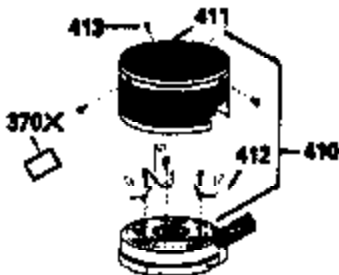

VIEW 3 OF 3

Ref #	Part Number	Qty	Description
19	31361		Spring, Extension
69	35261		* Gasket, Mounting flange
118	730194		Rope Guide Kit (Use as required)
127	650691		Washer, Flat
129	650818		Screw, 5/16-18 x 1-1/2"
179A	33887		Clip, Breather tube
182	6201		Screw, 1/4-28 x 7/8"
185	31384A		Pipe, Intake (Incl. 224)
186	34337		Link, Governor spring
206	610973		Terminal (Use as required)
209	30200		Screw, 10-24 x 9/16"
223	650451		Screw, 1/4-20 x 1"
238	650806		Screw, 10-32 x 5/8"
239	34338		* Gasket, Air cleaner
240	34858		Body, Air cleaner
246D	35605		Felt, Air cleaner
246E	35435		Filter, Pre-air (Use as required)
246	35604		Element, Air cleaner
250	35665		Cover, Air cleaner
260B	35724		Housing, Blower
274	26754A		* Gasket, Exhaust (Use as required)
275A	391019		Muffler
276	33753		Plate, Locking
277	650795		Screw, 1/4-20 x 2-1/4" (Use as required)
277	650774		Screw, 1/4-20 x 2-3/8" (Use as required)
277	792005		Screw, 1/4-20 x 2-1/2" (Use as required)
277A	30063		Screw, Torx T-30, 1/4-20 x 1/2" (Use as req.)
287B	650884		Screw, 8-32 x 1/2"
300B	34979A		Fuel Tank (Incl. 292 & 301A) NOTE: The following tanks (34980A, 34979A, 34369A) were built with different size fuel inlet openings. Tanks with 1-3/16" I.D. opening use fuel cap 33032. Tanks with 1-1/2" I.D. opening use fuel cap 35355.
322	35013		Connector Body
330	34970		Wire Harness
330	35020		Wire
350	35769		Primer Assy.
351	32180C		Line, Primer
354	35025		Staple (Not used on all models)
361	650831		Screw, 1/4-20 x 15/32"
370J	34870		Decal, Instruction (Optional)
370H	34387		Decal, Instruction (Optional)
390B	590621		Rewind Starter (Refer to Division 5, Section C, page 34 or Fiche 8A, Grid G-5 for breakdown)
395	34934		Electric Starter Motor (12 Volt) (Refer to Division 5, Section D page 18 or Fiche 8A, Grid G-11 for breakdown)
410	730574		Debris Screen Kit(Incl.370H,411-413)(Opt.)
411	35596		Screen, Debris (Optional)
412	35597		Bracket, Debris screen (Optional)
413	650910		Screw, 8-32 x 1/4 (Optional)
415	730162		Muffler Adapter Kit(Incl.274,277)(Use as req)
425	730571		Starter Muff Kit (Incl.370J,426,427)(Opt.)
426	32203		Starter Air Cleaner (Optional)
427	32204		Starter Air Cleaner Bracket (Optional)
436	611006		Stator Plate Ass'y.(Incl.377,378,437, 442-448)
437	30551		Spring, Breaker box cover
438	610947		Cover, Dust