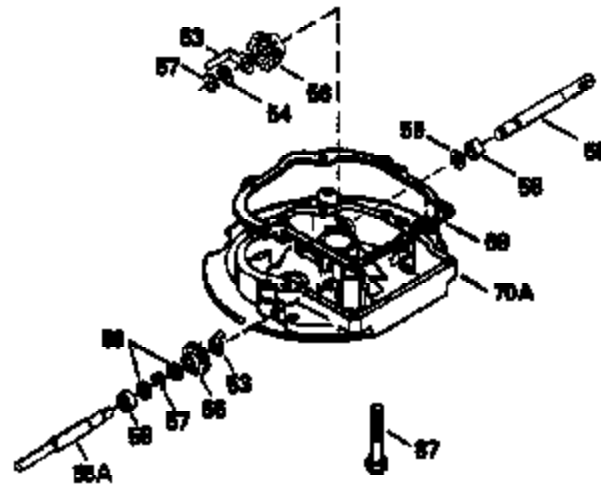

ILLUSTRATION SHOWS TYPICAL PARTS ONLY. ORDER BY PART NUMBER. PARTS NOT LISTED ARE SUPPLIED BY OEM.

VIEW 3 OF 3

Ref #	Part Number	Qty	Description
19	31361		Spring, Extension
69	35261		* Gasket, Mounting flange
92	650815		Washer, Belleville
182	6201		Screw, 1/4-28 x 7/8"
185	31384A		Pipe, Intake (Incl. 224)
186	34337		Link, Governor spring
191	35015B		Bracket Assy., S.E. Brake (Incl. 195)
223	650451		Screw, 1/4-20 x 1"
238	650806		Screw, 10-32 x 5/8"
246	34340		Element, Air cleaner
246D	35435		Filter, Pre-Air (Optional)
250	34341A		Cover, Air cleaner
275A	35603		Muffler (Incl. 277)
276	33753		Plate, Locking
277	650795		Screw, 1/4-20 x 2-1/4" (Use as required)
277A	30063		Screw, Torx T-30, 1/4-20 x 1/2" (Use as req.)
370A	34346		Decal, Instruction
370G	34387		Decal, Instruction (Optional)
410	730574		Opt.Debris Screen Kit (Incl.370G,411, 412,413)
411	35596		Debris Screen (Optional)
412	35597		Debris Screen Bracket (Optional)
413	650910		Screw, 8-32 x 1/4 (Optional)
415	730162		Muffler Adapter Kit(In.274,277A)(Use as req.)