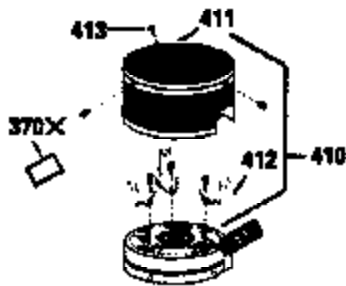

ILLUSTRATION SHOWS TYPICAL PARTS ONLY. ORDER BY PART NUMBER. PARTS NOT LISTED ARE SUPPLIED BY OEM.

VIEW 3 OF 3

Ref #	Part Number	Qty	Description
19	31361		Spring, Extension
69	35261		* Gasket, Mounting flange
92	650815		Washer, Belleville
182	6201		Screw, 1/4-28 x 7/8"
185	31384A		Pipe, Intake (Incl. 224)
186	34337		Link, Governor spring
191	35015B		Bracket Assy., S.E. Brake (Incl. 195)
223	650451		Screw, 1/4-20 x 1"
238	650806		Screw, 10-32 x 5/8"
246	34340		Element, Air cleaner
246D	35435		Filter, Pre-Air (Optional)
250	34341A		Cover, Air cleaner
275A	35603		Muffler (Incl. 277)
276	33753		Plate, Locking
277	650795		Screw, 1/4-20 x 2-1/4" (Use as required)
277A	30063		Screw, Torx T-30, 1/4-20 x 1/2" (Use as req.)
370A	34346		Decal, Instruction
370G	34387		Decal, Instruction (Optional)
410	730574		Opt.Debris Screen Kit (Incl.370G,411, 412,413)
411	35596		Debris Screen (Optional)
412	35597		Debris Screen Bracket (Optional)
413	650910		Screw, 8-32 x 1/4 (Optional)
415	730162		Muffler Adapter Kit(In.274,277A)(Use as req.)