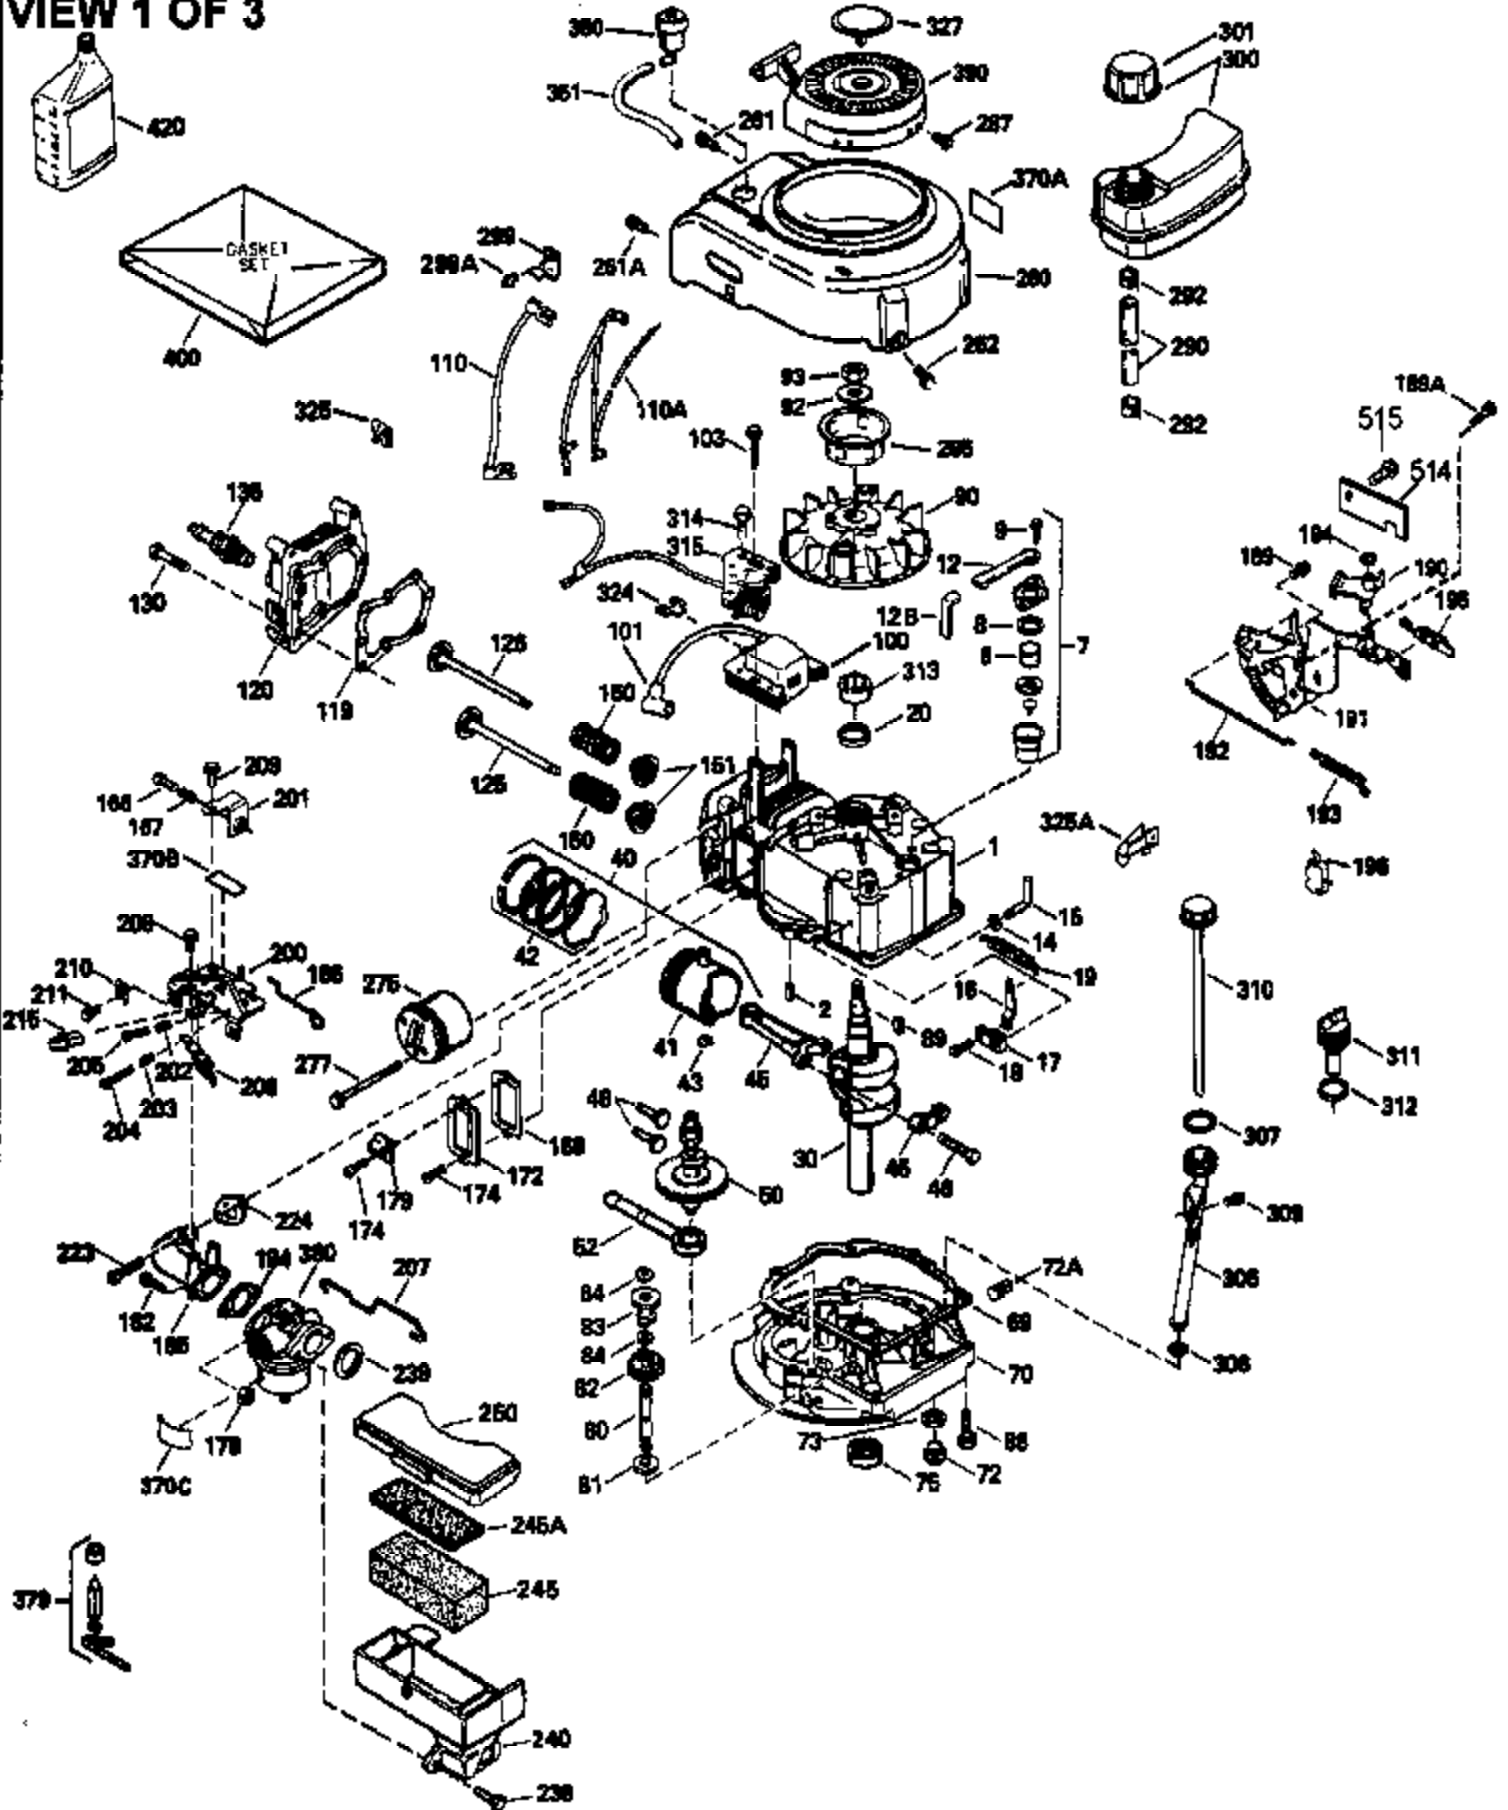

ILLUSTRATION SHOWS TYPICAL PARTS ONLY. ORDER BY PART NUMBER. PARTS NOT LISTED ARE SUPPLIED BY OEM.

VIEW 1 OF 3

Ref #	Part Number	Qty	Description
1	33968B		Cylinder (Incl. 2 & 20) (2-13/16" Bore)
2	26727		Pin, Dowel
6	33734		Element, Breather
7	34214A		Breather Assy. (Incl. 6, 8, 9, 12 & 1 2A)
8	33735		* Gasket, Breather
9	30200		Screw, 10-24 x 9/16"
12	33886		Tube, Breather
14	28277		Washer, Flat
15	30589		Rod, Governor (Incl. 14)
16	31383A		Lever, Governor
17	31335		Clamp, Governor lever
18	650548		Screw, 8-32 x 5/16"
19	31361		Spring, Extension
20	32600		Seal, Oil
30	34570A		Crankshaft
40	34535		Piston, Pin & Ring Set (Std.) (2-13/16" Bore)
40	34536		Piston, Pin & Ring Set (.010" OS)
40	34537		Piston, Pin & Ring Set (.020" OS)
41	33562B		Piston & Pin Ass'y.(Incl.43)(Std.)(2- 13/16")
41	33563B		Piston & Pin Ass'y. (Incl. 43) (.010" OS)
41	33564B		Piston & Pin Ass'y. (Incl. 43) (.020" OS)
42	33567		Ring Set (Std.) (2-13/16" Bore)
42	33568		Ring Set (.010" OS)
42	33569		Ring Set (.020" OS)
43	20381		Ring, Piston pin retaining
45	32875		Rod Assy., Connecting (Incl. 46)
46	32610A		Bolt, Connecting rod
48	27241		Lifter, Valve
50	33553		Camshaft (MCR)
52	29914		Oil Pump Assy.
69	35261		* Gasket, Mounting flange
70	32612A		Flange Ass'y. (Incl. 72, 73, 75 & 80)
72	30572		Plug, Oil drain (Incl. 73)
73	28833		* Drain Plug Gasket (Not req. W/plastic plug)
75	27897		Seal, Oil
80	30574		Shaft, Governor
81	30590A		Washer, Flat
82	30591		Gear Assy., Governor (Incl. 81)
83	30588A		Spool, Governor
84	29193		Ring, Retaining
86	650488		Screw, 1/4-20 x 1-1/4"
89	611004		Flywheel Key
90	611112		Flywheel
92	650815		Washer, Belleville
93	650816		Nut, Flywheel
100	34443A		Solid State Ignition
101	610118		Cover, Spark plug
103	650814		Screw, Torx T-15, 10-24 x 1"
110	34961		Ground Wire
119	33554A		* Gasket, Head
120	34342		Head, Cylinder
125	29314B		Intake Valve (Std.) (Incl. 151) (Conventional Ports)
125	29315C		Intake Valve (1/32" OS) (Incl. 151) (Conventional Ports)
126	29313C		Exhaust Valve (Std.) (Incl. 151) (Conventional Ports)
126	29315C		Exhaust Valve (1/32" OS) (Incl. 151) (Conventional Ports)
130	6021A		Screw, 5/16-18 x 1-1/2"
135	35395		Resistor Spark Plug (RJ19LM)
150	31672		Spring, Valve