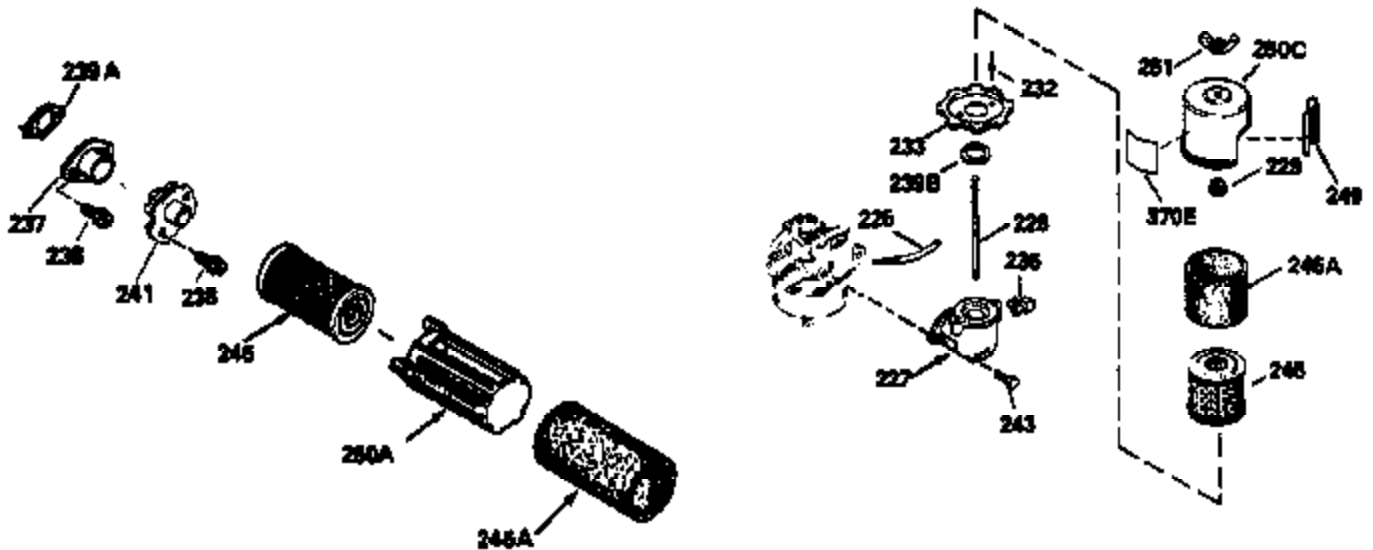

ILLUSTRATION SHOWS TYPICAL PARTS ONLY. ORDER BY PART NUMBER. PARTS NOT LISTED ARE SUPPLIED BY OEM.

VIEW 3 OF 3

Ref #	Part Number	Qty	Description
19	31361		Spring, Extension
69	35261		* Gasket, Mounting flange
92	650815		Washer, Belleville
182	6201		Screw, 1/4-28 x 7/8"
185	31384A		Pipe, Intake (Incl. 224)
186	34337		Link, Governor spring
191	35015B		Bracket Assy., S.E. Brake (Incl. 195)
223	650451		Screw, 1/4-20 x 1"
238	650806		Screw, 10-32 x 5/8"
246	34340		Element, Air cleaner
246D	35435		Filter, Pre-Air (Optional)
250	34341A		Cover, Air cleaner
275A	35603		Muffler (Incl. 277)
276	33753		Plate, Locking
277	650795		Screw, 1/4-20 x 2-1/4" (Use as required)
277A	30063		Screw, Torx T-30, 1/4-20 x 1/2" (Use as req.)
370A	34346		Decal, Instruction
370G	34387		Decal, Instruction (Optional)
410	730574		Opt.Debris Screen Kit (Incl.370G,411, 412,413)
411	35596		Debris Screen (Optional)
412	35597		Debris Screen Bracket (Optional)
413	650910		Screw, 8-32 x 1/4 (Optional)
415	730162		Muffler Adapter Kit(In.274,277A)(Use as req.)