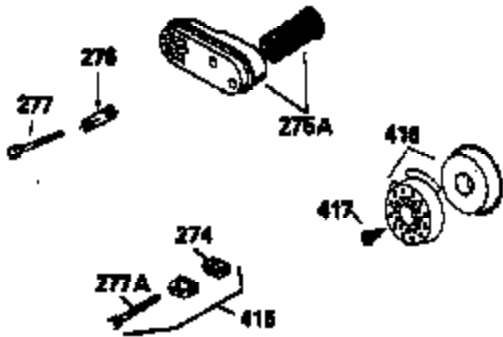

ILLUSTRATION SHOWS TYPICAL PARTS ONLY. ORDER BY PART NUMBER. PARTS NOT LISTED ARE SUPPLIED BY OEM.

VIEW 3 OF 3

Ref #	Part Number	Qty	Description
19	31361		Spring, Extension
69	35261		* Gasket, Mounting flange
92	650815		Washer, Belleville
182	6201		Screw, 1/4-28 x 7/8"
185	31384A		Pipe, Intake (Incl. 224)
186	34337		Link, Governor spring
191	35015B		Bracket Assy., S.E. Brake (Incl. 195)
223	650451		Screw, 1/4-20 x 1"
238	650806		Screw, 10-32 x 5/8"
246	34340		Element, Air cleaner
246D	35435		Filter, Pre-Air (Optional)
250	34341A		Cover, Air cleaner
275A	35603		Muffler (Incl. 277)
276	33753		Plate, Locking
277	650795		Screw, 1/4-20 x 2-1/4" (Use as required)
277A	30063		Screw, Torx T-30, 1/4-20 x 1/2" (Use as req.)
370A	34346		Decal, Instruction
370G	34387		Decal, Instruction (Optional)
410	730574		Opt.Debris Screen Kit (Incl.370G,411, 412,413)
411	35596		Debris Screen (Optional)
412	35597		Debris Screen Bracket (Optional)
413	650910		Screw, 8-32 x 1/4 (Optional)
415	730162		Muffler Adapter Kit(In.274,277A)(Use as req.)