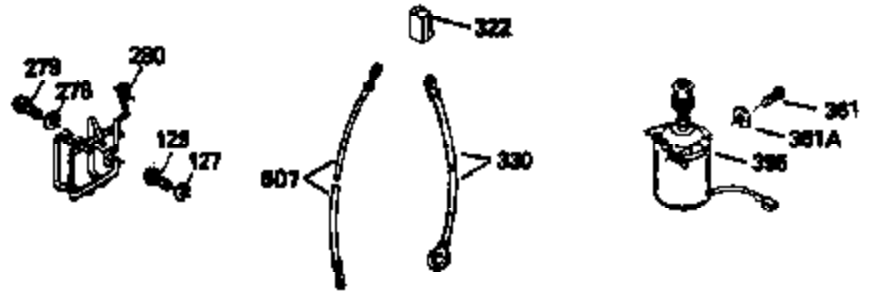

ILLUSTRATION SHOWS TYPICAL PARTS ONLY. ORDER BY PART NUMBER. PARTS NOT LISTED ARE SUPPLIED BY OEM.

VIEW 3 OF 3

Ref #	Part Number	Qty	Description
19	31361		Spring, Extension
69	35261		* Gasket, Mounting flange
92	650815		Washer, Belleville
182	6201		Screw, 1/4-28 x 7/8"
185	31384A		Pipe, Intake (Incl. 224)
186	34337		Link, Governor spring
191	35015B		Bracket Assy., S.E. Brake (Incl. 195)
223	650451		Screw, 1/4-20 x 1"
238	650806		Screw, 10-32 x 5/8"
246	34340		Element, Air cleaner
246D	35435		Filter, Pre-Air (Optional)
250	34341A		Cover, Air cleaner
275A	35603		Muffler (Incl. 277)
276	33753		Plate, Locking
277	650795		Screw, 1/4-20 x 2-1/4" (Use as required)
277A	30063		Screw, Torx T-30, 1/4-20 x 1/2" (Use as req.)
370A	34346		Decal, Instruction
370G	34387		Decal, Instruction (Optional)
410	730574		Opt.Debris Screen Kit (Incl.370G,411, 412,413)
411	35596		Debris Screen (Optional)
412	35597		Debris Screen Bracket (Optional)
413	650910		Screw, 8-32 x 1/4 (Optional)
415	730162		Muffler Adapter Kit(In.274,277A)(Use as req.)