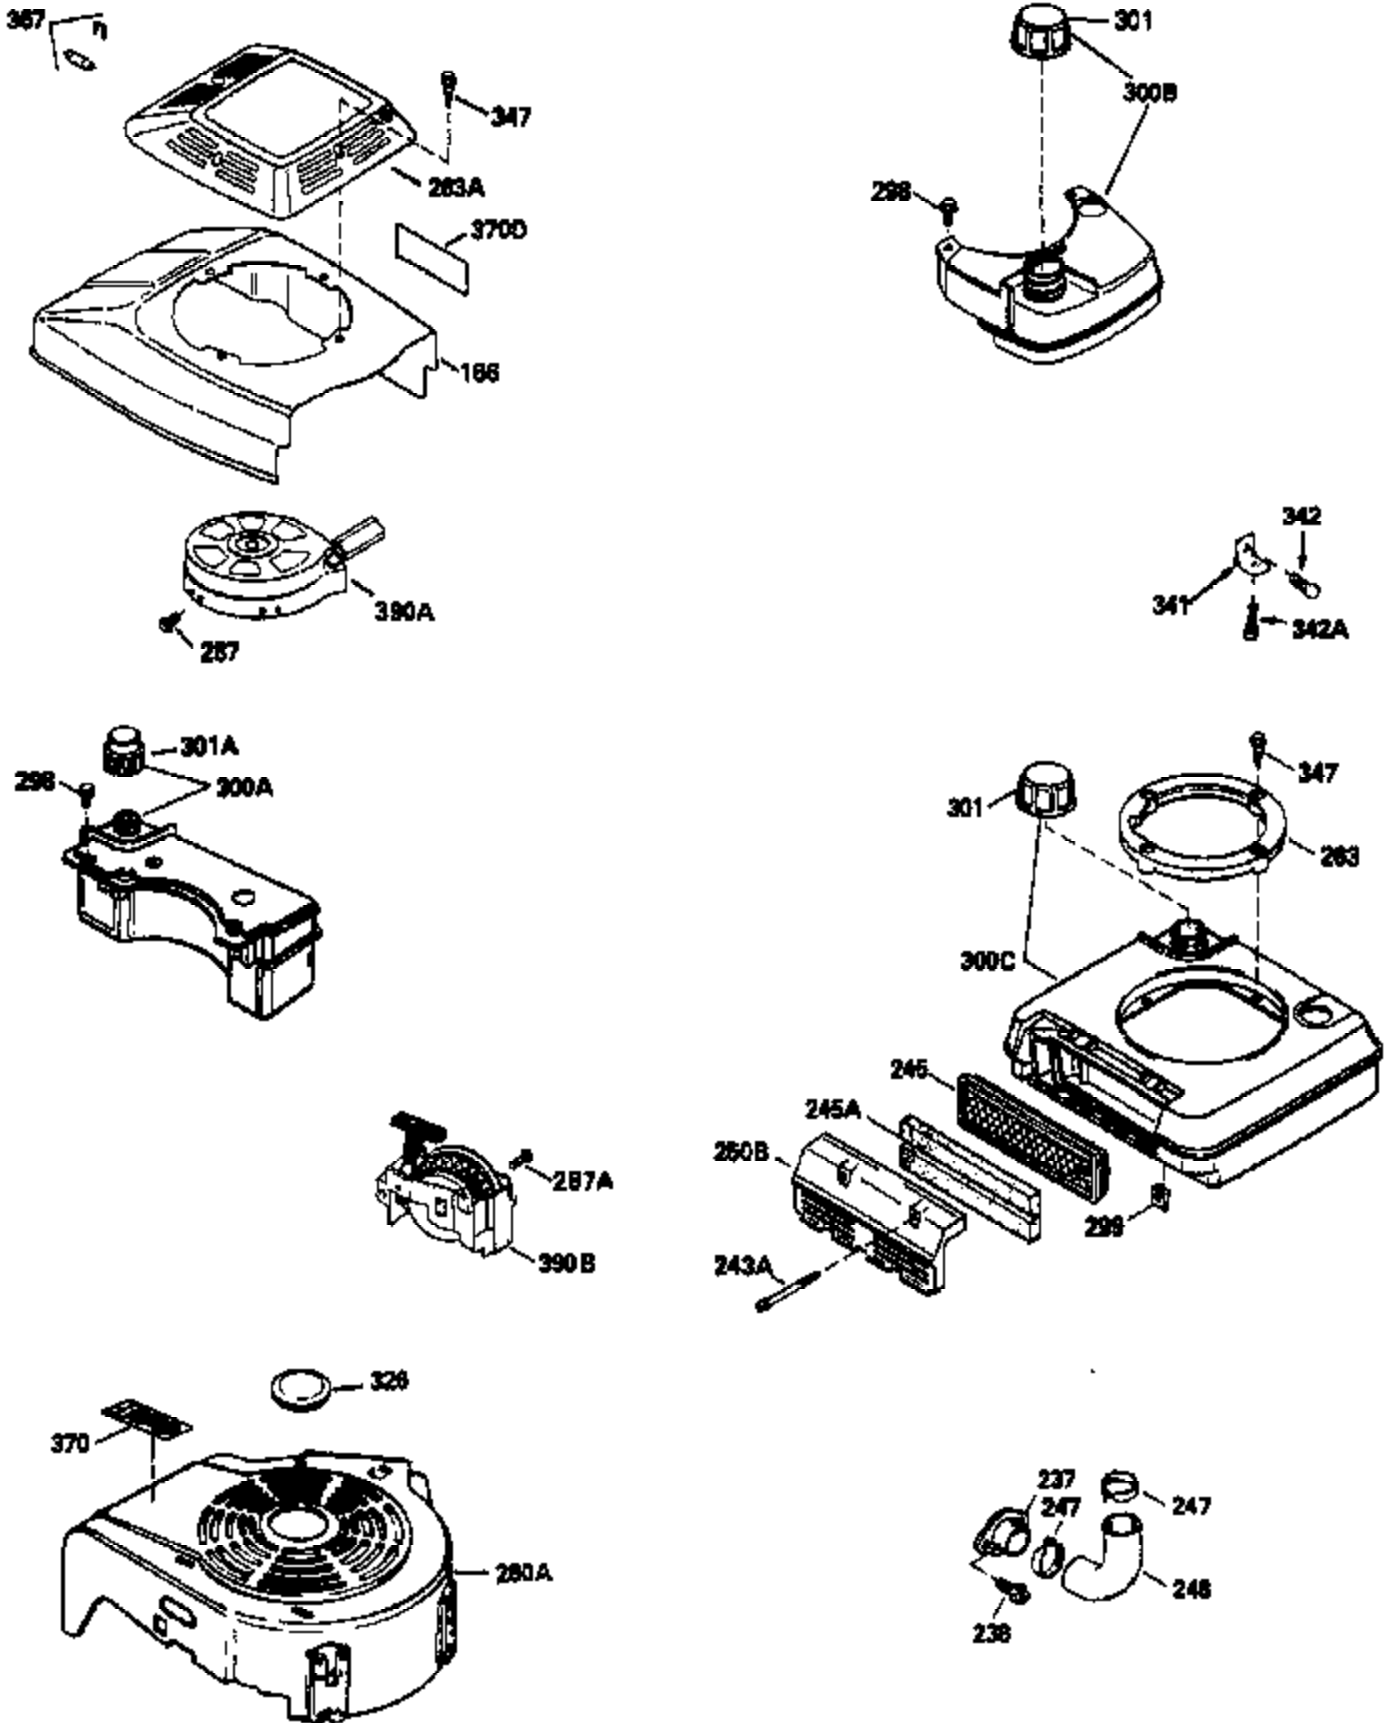

ILLUSTRATION SHOWS TYPICAL PARTS ONLY. ORDER BY PART NUMBER. PARTS NOT LISTED ARE SUPPLIED BY OEM.

VIEW 2 OF 3

Ref #	Part Number	Qty	Description
92	650815		Washer, Belleville
191	35015B		Bracket Assy., S.E. Brake (Incl. 195)
238	650806		Screw, 10-32 x 5/8"
246D	35435		Filter, Pre-Air (Optional)
246	34340		Element, Air cleaner
287	650884		Screw, 8-32 x 1/2"
301	33032		Fuel Cap (Use as required)
370	550223		Decal, Name
370A	34346		Decal, Instruction
370G	34387		Decal, Instruction (Optional)
390	590621		Rewind Starter (Refer to Division 5, Section C, page 34 or Fiche 8A, Grid G-5 for breakdown)