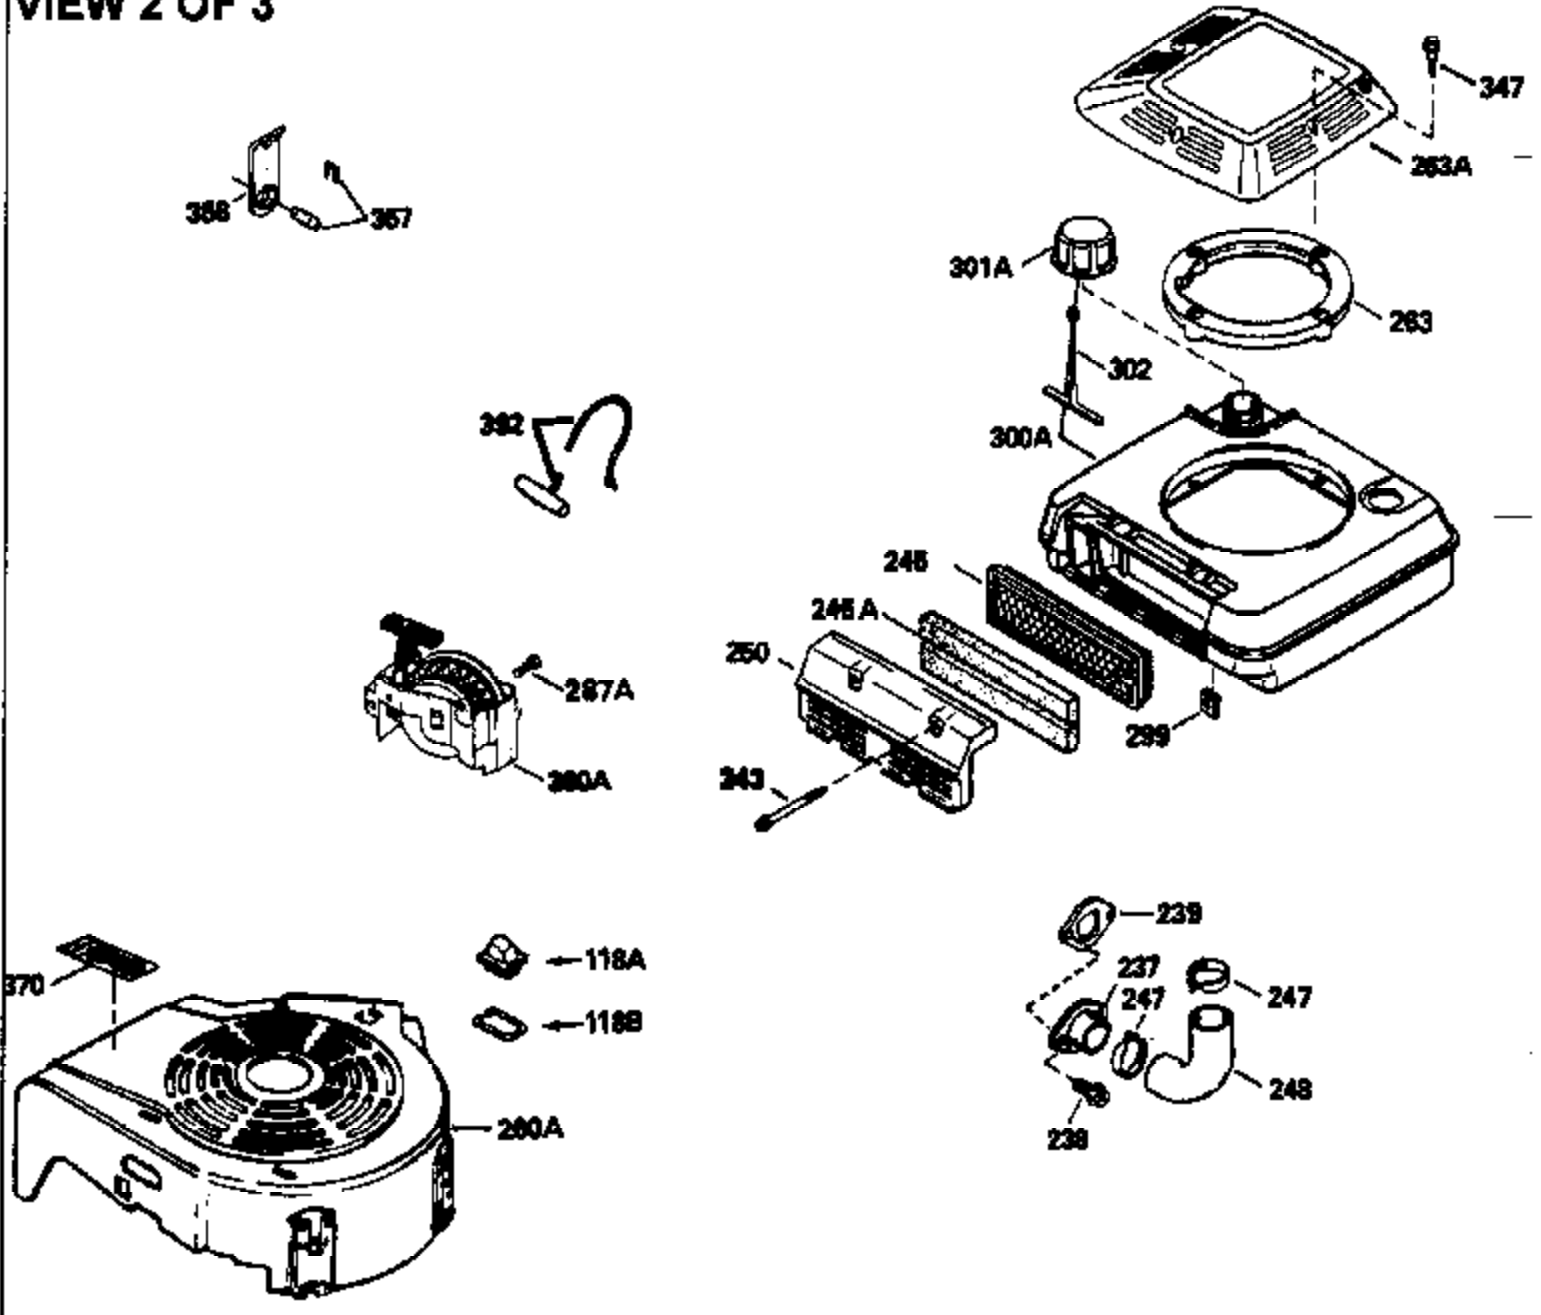

VIEW 2 OF 3

Ref #	Part Number	Qty	Description
118	730194		Rope Guide Kit (Use as required)
238	650806		Screw, 10-32 x 5/8"
239	34338		* Gasket, Air cleaner
246	34340		Element, Air cleaner
246E	35435		Filter, Pre-air (Use as required)
250	34341A		Cover, Air cleaner
260B	35491		Housing, Blower
287B	650884		Screw, 8-32 x 1/2"
287A	650735		Screw, 10-24 x 3/8" (Use as required)
287A			Pop Rivet (3/16" Dia.) (Purchase locally)
311	27625		Oil Fill Plug (Incl. 312)
312	29673		* Gasket, Oil filler
370J	34870		Decal, Instruction (Optional)
370	550223		Decal, Name
370H	34387		Decal, Instruction (Optional)
390B	590621		Rewind Starter (Refer to Division 5, Section C, page 34 or Fiche 8A, Grid G-5 for breakdown)
425	730571		Starter Muff Kit (Incl.370J,426,427)(Opt.)
426	32203		Starter Air Cleaner (Optional)
427	32204		Starter Air Cleaner Bracket (Optional)
436	611006		Stator Plate Ass'y.(Incl.377,378,437, 442-448)
437	30551		Spring, Breaker box cover
438	610947		Cover, Dust
439	610955		Gasket, Stator cover
440	30992		Cam, Breaker
442	610385		Washer
443	610408		Nut, 8-32
444	29181		Breaker Fastening Screw & Washer
445	610593		Condenser Fastening Screw
446	33356		Terminal, Ground