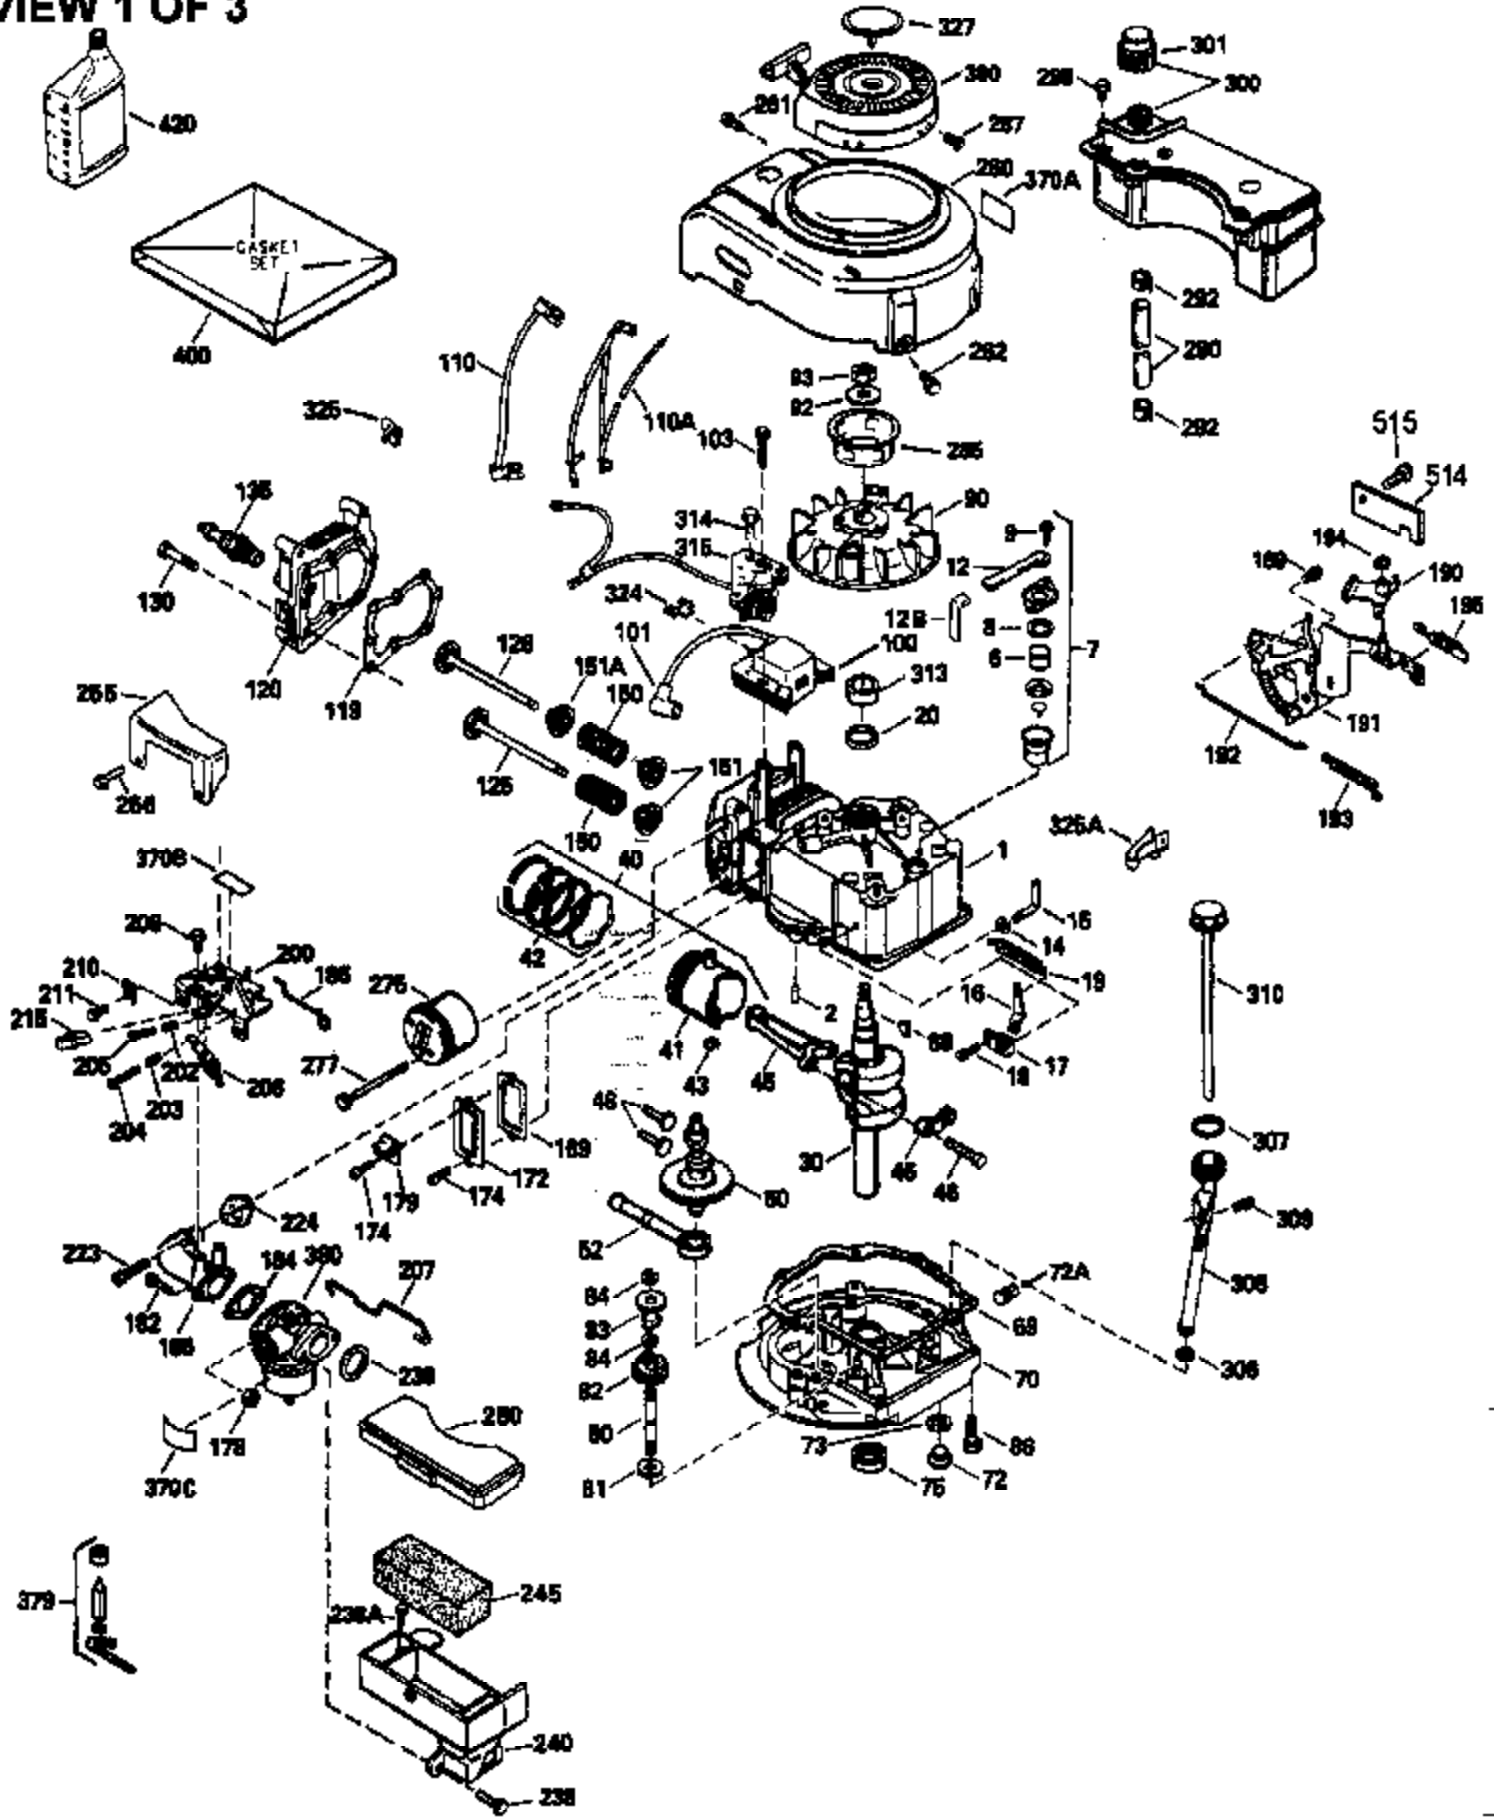

VIEW 1 OF 3

Ref #	Part Number	Qty	Description
1	33968B		Cylinder (Incl. 2 & 20) (2-13/16")
2	26727		Pin, Dowel
6	33734		Element, Breather
7	34214A		Breather Ass'y. (Incl. 6, 8, 9, 12 , & 12A)
8	33735		* Gasket, Breather
9	30200		Screw, 10-24 x 9/16"
12	33886		Tube, Breather
14	28277		Washer, Flat
15	30589		Rod, Governor (Incl. 14)
16	31383A		Lever, Governor
17	31335		Clamp, Governor lever
18	650548		Screw, 8-32 x 5/16"
19	31361		Spring, Extension
20	32600		Seal, Oil
30	34570A		Crankshaft
40	34535		Piston, Pin & Ring Set (Std.) (2-13/1 6")
40	34536		Piston, Pin & Ring Set (.010" OS)
40	34537		Piston, Pin & Ring Set (.020" OS)
41	33562B		Piston & Pin Ass'y.(Incl. 43)(Std.)(2 -13/16")
41	33563B		Piston & Pin Ass'y. (Incl. 43) (.010" OS)
41	33564B		Piston & Pin Ass'y. (Incl. 43) (.020" OS)
42	33567		Ring Set (Std.) (2-13/16" Bore)
42	33568		Ring Set (.010" OS)
42	33569		Ring Set (.020" OS)
43	20381		Ring, Piston pin retaining
45	32875		Rod Assy., Connecting (Incl. 46)
46	32610A		Bolt, Connecting rod
48	27241		Lifter, Valve
50	33553		Camshaft (MCR)
52	29914		Oil Pump Assy.
69	35261		* Gasket, Mounting flange
70	32612A		Flange Ass'y. (Incl. 72, 73, 75 & 80)
72	30572		Plug, Oil drain (Incl. 73)
73	28833		* Drain Plug Gasket (Not req. W/plastic plug)
75	27897		Seal, Oil
80	30574		Shaft, Governor
81	30590A		Washer, Flat
82	30591		Gear Assy., Governor (Incl. 81)
83	30588A		Spool, Governor
84	29193		Ring, Retaining
86	650488		Screw, 1/4-20 x 1-1/4"
89	611004		Flywheel Key
90	611112		Flywheel
92	650815		Washer, Belleville
93	650816		Nut, Flywheel
100	34443A		Solid State Ignition
100	730207		Magneto-to-Solid State Conv. Kit (Includes solid state module, solid state flywheel key, and instructions.) (Use as required on external ignition engines only.)
101	610118		Cover, Spark plug (Use as required)
103	650814		Screw, Torx T-15, 10-24 x 1"
110	34961		Ground Wire
118	730194		Rope Guide Kit (Use as required)
119	33554A		* Gasket, Head
120	34342		Head, Cylinder
125	29314B		Intake Valve (Std.) (Incl. 151) (Conventional Ports)
125	29315C		Intake Valve (1/32" OS) (Incl. 151) (Conventional Ports)