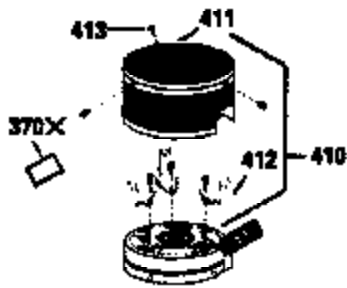

ILLUSTRATION SHOWS TYPICAL PARTS ONLY. ORDER BY PART NUMBER. PARTS NOT LISTED ARE SUPPLIED BY OEM.

**VIEW 2 OF 3**

Ref #	Part Number	Qty	Description
	RPMHigh		2650 to 2950
	RPMLow		0000
92	650815	1	Belleville Washer
191	35015B	1	S.E. Brake Bracket (Incl. 195)
214	650841	2	Washer
238	650806	2	Screw, 10-32 x 5/8"
245A	35605	1	Air Cleaner Filter
245	35604	1	Air Cleaner Filter
245B	34927	1	Air Cleaner Filter
287	650884	2	Screw, 8-32 x 1/2"
298	28763	3	Screw, 10-32 x 35/64"
301	35355	1	Fuel Cap
354	35025	1	Staple
357	34985	1	Starter Rope Retainer
370	34346	1	Lubrication Decal
390	590686	1	Rewind Starter

ILLUSTRATION SHOWS TYPICAL PARTS ONLY. ORDER BY PART NUMBER. PARTS NOT LISTED ARE SUPPLIED BY OEM.

VIEW 3 OF 3

Ref #	Part Number	Qty	Description
	RPMHigh		2650 to 2950
	RPMLow		0000
19	31361	1	Extension Spring
69	35261	1	* Mounting Flange Gasket
92	650815	1	Belleville Washer
127	650691	1	Washer
129	650818	1	Screw, 5/16-18 x 1-1/2"
182	6201	2	Screw, 1/4-28 x 7/8"
185	31384A	1	Intake Pipe (Incl. 224)
186	32653	1	Governor Link
191	35015B	1	S.E. Brake Bracket (Incl. 195)
214	650841	2	Washer
216	33086	1	R.P.M. Adjusting Lever
223	650451	2	Screw, 1/4-20 x 1"
238	650806	2	Screw, 10-32 x 5/8"
245B	34927	1	Air Cleaner Filter
245A	35605	1	Air Cleaner Filter
245	35604	1	Air Cleaner Filter
250	35665	1	Air Cleaner Cover
276	33753	1	Locking Plate
277	650795	2	Screw, 1/4-20 x 2-1/4"
278	8345	1	Spacer
279	30063	1	Screw, Torx T-30, 1/4-20 x 1/2"
280	35726	1	Heat Shield
322	34977	1	Connector Body
330	34970	1	Wire Harness
330	34978	1	Wire Harness
354	35025	1	Staple
357	34985	1	Starter Rope Retainer