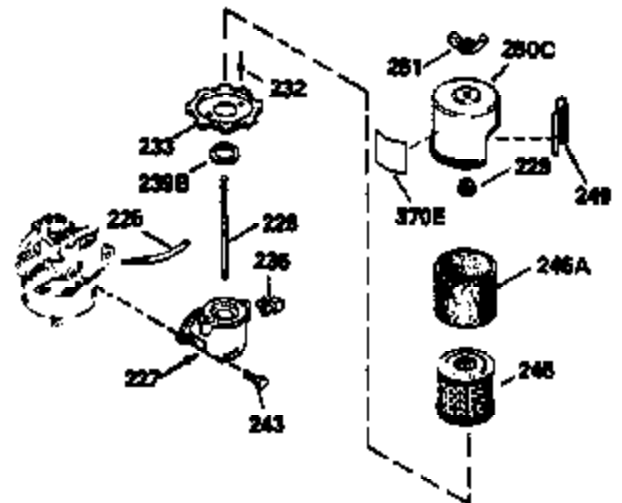

ILLUSTRATION SHOWS TYPICAL PARTS ONLY. ORDER BY PART NUMBER. PARTS NOT LISTED ARE SUPPLIED BY OEM.

**VIEW 2 OF 3**

Ref #	Part Number	Qty	Description
	RPMHigh		2650 to 2950
	RPMLow		0000
92	650815	1	Belleville Washer
191	35015B	1	S.E. Brake Bracket (Incl. 195)
214	650841	2	Washer
238	650806	2	Screw, 10-32 x 5/8"
245A	35605	1	Air Cleaner Filter
245	35604	1	Air Cleaner Filter
245B	34927	1	Air Cleaner Filter
287	650884	2	Screw, 8-32 x 1/2"
298	28763	3	Screw, 10-32 x 35/64"
301	35355	1	Fuel Cap
354	35025	1	Staple
357	34985	1	Starter Rope Retainer
370	34346	1	Lubrication Decal
390	590686	1	Rewind Starter

ILLUSTRATION SHOWS TYPICAL PARTS ONLY. ORDER BY PART NUMBER. PARTS NOT LISTED ARE SUPPLIED BY OEM.

VIEW 3 OF 3

Ref #	Part Number	Qty	Description
	RPMHigh		2650 to 2950
	RPMLow		0000
19	31361	1	Extension Spring
69	35261	1	* Mounting Flange Gasket
92	650815	1	Belleville Washer
127	650691	1	Washer
129	650818	1	Screw, 5/16-18 x 1-1/2"
182	6201	2	Screw, 1/4-28 x 7/8"
185	31384A	1	Intake Pipe (Incl. 224)
186	32653	1	Governor Link
191	35015B	1	S.E. Brake Bracket (Incl. 195)
214	650841	2	Washer
216	33086	1	R.P.M. Adjusting Lever
223	650451	2	Screw, 1/4-20 x 1"
238	650806	2	Screw, 10-32 x 5/8"
245B	34927	1	Air Cleaner Filter
245A	35605	1	Air Cleaner Filter
245	35604	1	Air Cleaner Filter
250	35665	1	Air Cleaner Cover
276	33753	1	Locking Plate
277	650795	2	Screw, 1/4-20 x 2-1/4"
278	8345	1	Spacer
279	30063	1	Screw, Torx T-30, 1/4-20 x 1/2"
280	35726	1	Heat Shield
322	34977	1	Connector Body
330	34970	1	Wire Harness
330	34978	1	Wire Harness
354	35025	1	Staple
357	34985	1	Starter Rope Retainer