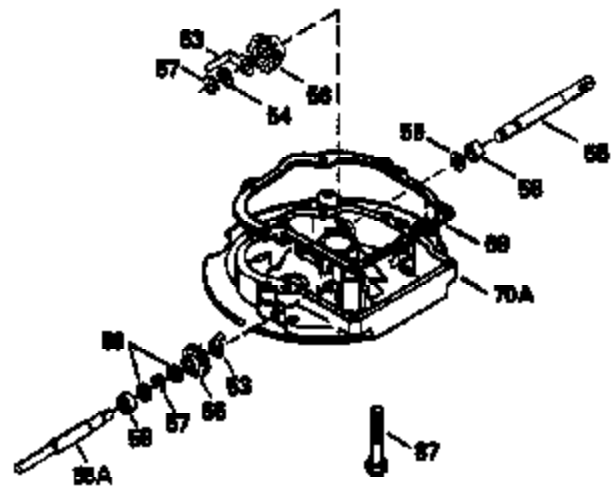

ILLUSTRATION SHOWS TYPICAL PARTS ONLY. ORDER BY PART NUMBER. PARTS NOT LISTED ARE SUPPLIED BY OEM.

**VIEW 2 OF 3**

Ref #	Part Number	Qty	Description
	RPMHigh		2650 to 2950
	RPMLow		0000
92	650815	1	Belleville Washer
191	35015B	1	S.E. Brake Bracket (Incl. 195)
214	650841	2	Washer
238	650806	2	Screw, 10-32 x 5/8"
245A	35605	1	Air Cleaner Filter
245	35604	1	Air Cleaner Filter
245B	34927	1	Air Cleaner Filter
287	650884	2	Screw, 8-32 x 1/2"
298	28763	3	Screw, 10-32 x 35/64"
301	35355	1	Fuel Cap
354	35025	1	Staple
357	34985	1	Starter Rope Retainer
370	34346	1	Lubrication Decal
390	590686	1	Rewind Starter

ILLUSTRATION SHOWS TYPICAL PARTS ONLY. ORDER BY PART NUMBER. PARTS NOT LISTED ARE SUPPLIED BY OEM.

VIEW 3 OF 3

Ref #	Part Number	Qty	Description
	RPMHigh		2650 to 2950
	RPMLow		0000
19	31361	1	Extension Spring
69	35261	1	* Mounting Flange Gasket
92	650815	1	Belleville Washer
127	650691	1	Washer
129	650818	1	Screw, 5/16-18 x 1-1/2"
182	6201	2	Screw, 1/4-28 x 7/8"
185	31384A	1	Intake Pipe (Incl. 224)
186	32653	1	Governor Link
191	35015B	1	S.E. Brake Bracket (Incl. 195)
214	650841	2	Washer
216	33086	1	R.P.M. Adjusting Lever
223	650451	2	Screw, 1/4-20 x 1"
238	650806	2	Screw, 10-32 x 5/8"
245B	34927	1	Air Cleaner Filter
245A	35605	1	Air Cleaner Filter
245	35604	1	Air Cleaner Filter
250	35665	1	Air Cleaner Cover
276	33753	1	Locking Plate
277	650795	2	Screw, 1/4-20 x 2-1/4"
278	8345	1	Spacer
279	30063	1	Screw, Torx T-30, 1/4-20 x 1/2"
280	35726	1	Heat Shield
322	34977	1	Connector Body
330	34970	1	Wire Harness
330	34978	1	Wire Harness
354	35025	1	Staple
357	34985	1	Starter Rope Retainer