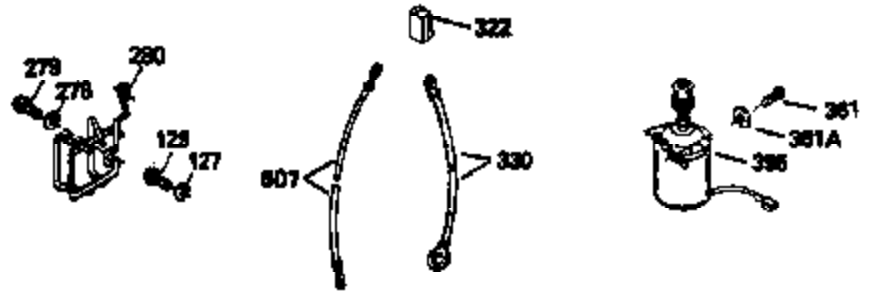

ILLUSTRATION SHOWS TYPICAL PARTS ONLY. ORDER BY PART NUMBER. PARTS NOT LISTED ARE SUPPLIED BY OEM.

**VIEW 2 OF 3**

Ref #	Part Number	Qty	Description
	RPMHigh		2650 to 2950
	RPMLow		0000
92	650815	1	Belleville Washer
191	35015B	1	S.E. Brake Bracket (Incl. 195)
214	650841	2	Washer
238	650806	2	Screw, 10-32 x 5/8"
245A	35605	1	Air Cleaner Filter
245	35604	1	Air Cleaner Filter
245B	34927	1	Air Cleaner Filter
287	650884	2	Screw, 8-32 x 1/2"
298	28763	3	Screw, 10-32 x 35/64"
301	35355	1	Fuel Cap
354	35025	1	Staple
357	34985	1	Starter Rope Retainer
370	34346	1	Lubrication Decal
390	590686	1	Rewind Starter

ILLUSTRATION SHOWS TYPICAL PARTS ONLY. ORDER BY PART NUMBER. PARTS NOT LISTED ARE SUPPLIED BY OEM.

VIEW 3 OF 3

Ref #	Part Number	Qty	Description
	RPMHigh		2650 to 2950
	RPMLow		0000
19	31361	1	Extension Spring
69	35261	1	* Mounting Flange Gasket
92	650815	1	Belleville Washer
127	650691	1	Washer
129	650818	1	Screw, 5/16-18 x 1-1/2"
182	6201	2	Screw, 1/4-28 x 7/8"
185	31384A	1	Intake Pipe (Incl. 224)
186	32653	1	Governor Link
191	35015B	1	S.E. Brake Bracket (Incl. 195)
214	650841	2	Washer
216	33086	1	R.P.M. Adjusting Lever
223	650451	2	Screw, 1/4-20 x 1"
238	650806	2	Screw, 10-32 x 5/8"
245B	34927	1	Air Cleaner Filter
245A	35605	1	Air Cleaner Filter
245	35604	1	Air Cleaner Filter
250	35665	1	Air Cleaner Cover
276	33753	1	Locking Plate
277	650795	2	Screw, 1/4-20 x 2-1/4"
278	8345	1	Spacer
279	30063	1	Screw, Torx T-30, 1/4-20 x 1/2"
280	35726	1	Heat Shield
322	34977	1	Connector Body
330	34970	1	Wire Harness
330	34978	1	Wire Harness
354	35025	1	Staple
357	34985	1	Starter Rope Retainer