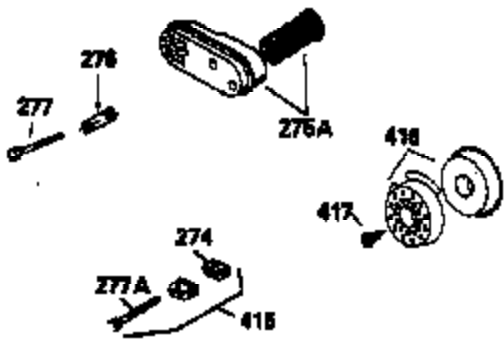

ILLUSTRATION SHOWS TYPICAL PARTS ONLY. ORDER BY PART NUMBER. PARTS NOT LISTED ARE SUPPLIED BY OEM.

**VIEW 2 OF 3**

Ref #	Part Number	Qty	Description
	RPMHigh		2650 to 2950
	RPMLow		0000
92	650815	1	Belleville Washer
191	35015B	1	S.E. Brake Bracket (Incl. 195)
214	650841	2	Washer
238	650806	2	Screw, 10-32 x 5/8"
245A	35605	1	Air Cleaner Filter
245	35604	1	Air Cleaner Filter
245B	34927	1	Air Cleaner Filter
287	650884	2	Screw, 8-32 x 1/2"
298	28763	3	Screw, 10-32 x 35/64"
301	35355	1	Fuel Cap
354	35025	1	Staple
357	34985	1	Starter Rope Retainer
370	34346	1	Lubrication Decal
390	590686	1	Rewind Starter

ILLUSTRATION SHOWS TYPICAL PARTS ONLY. ORDER BY PART NUMBER. PARTS NOT LISTED ARE SUPPLIED BY OEM.

VIEW 3 OF 3

Ref #	Part Number	Qty	Description
	RPMHigh		2650 to 2950
	RPMLow		0000
19	31361	1	Extension Spring
69	35261	1	* Mounting Flange Gasket
92	650815	1	Belleville Washer
127	650691	1	Washer
129	650818	1	Screw, 5/16-18 x 1-1/2"
182	6201	2	Screw, 1/4-28 x 7/8"
185	31384A	1	Intake Pipe (Incl. 224)
186	32653	1	Governor Link
191	35015B	1	S.E. Brake Bracket (Incl. 195)
214	650841	2	Washer
216	33086	1	R.P.M. Adjusting Lever
223	650451	2	Screw, 1/4-20 x 1"
238	650806	2	Screw, 10-32 x 5/8"
245B	34927	1	Air Cleaner Filter
245A	35605	1	Air Cleaner Filter
245	35604	1	Air Cleaner Filter
250	35665	1	Air Cleaner Cover
276	33753	1	Locking Plate
277	650795	2	Screw, 1/4-20 x 2-1/4"
278	8345	1	Spacer
279	30063	1	Screw, Torx T-30, 1/4-20 x 1/2"
280	35726	1	Heat Shield
322	34977	1	Connector Body
330	34970	1	Wire Harness
330	34978	1	Wire Harness
354	35025	1	Staple
357	34985	1	Starter Rope Retainer