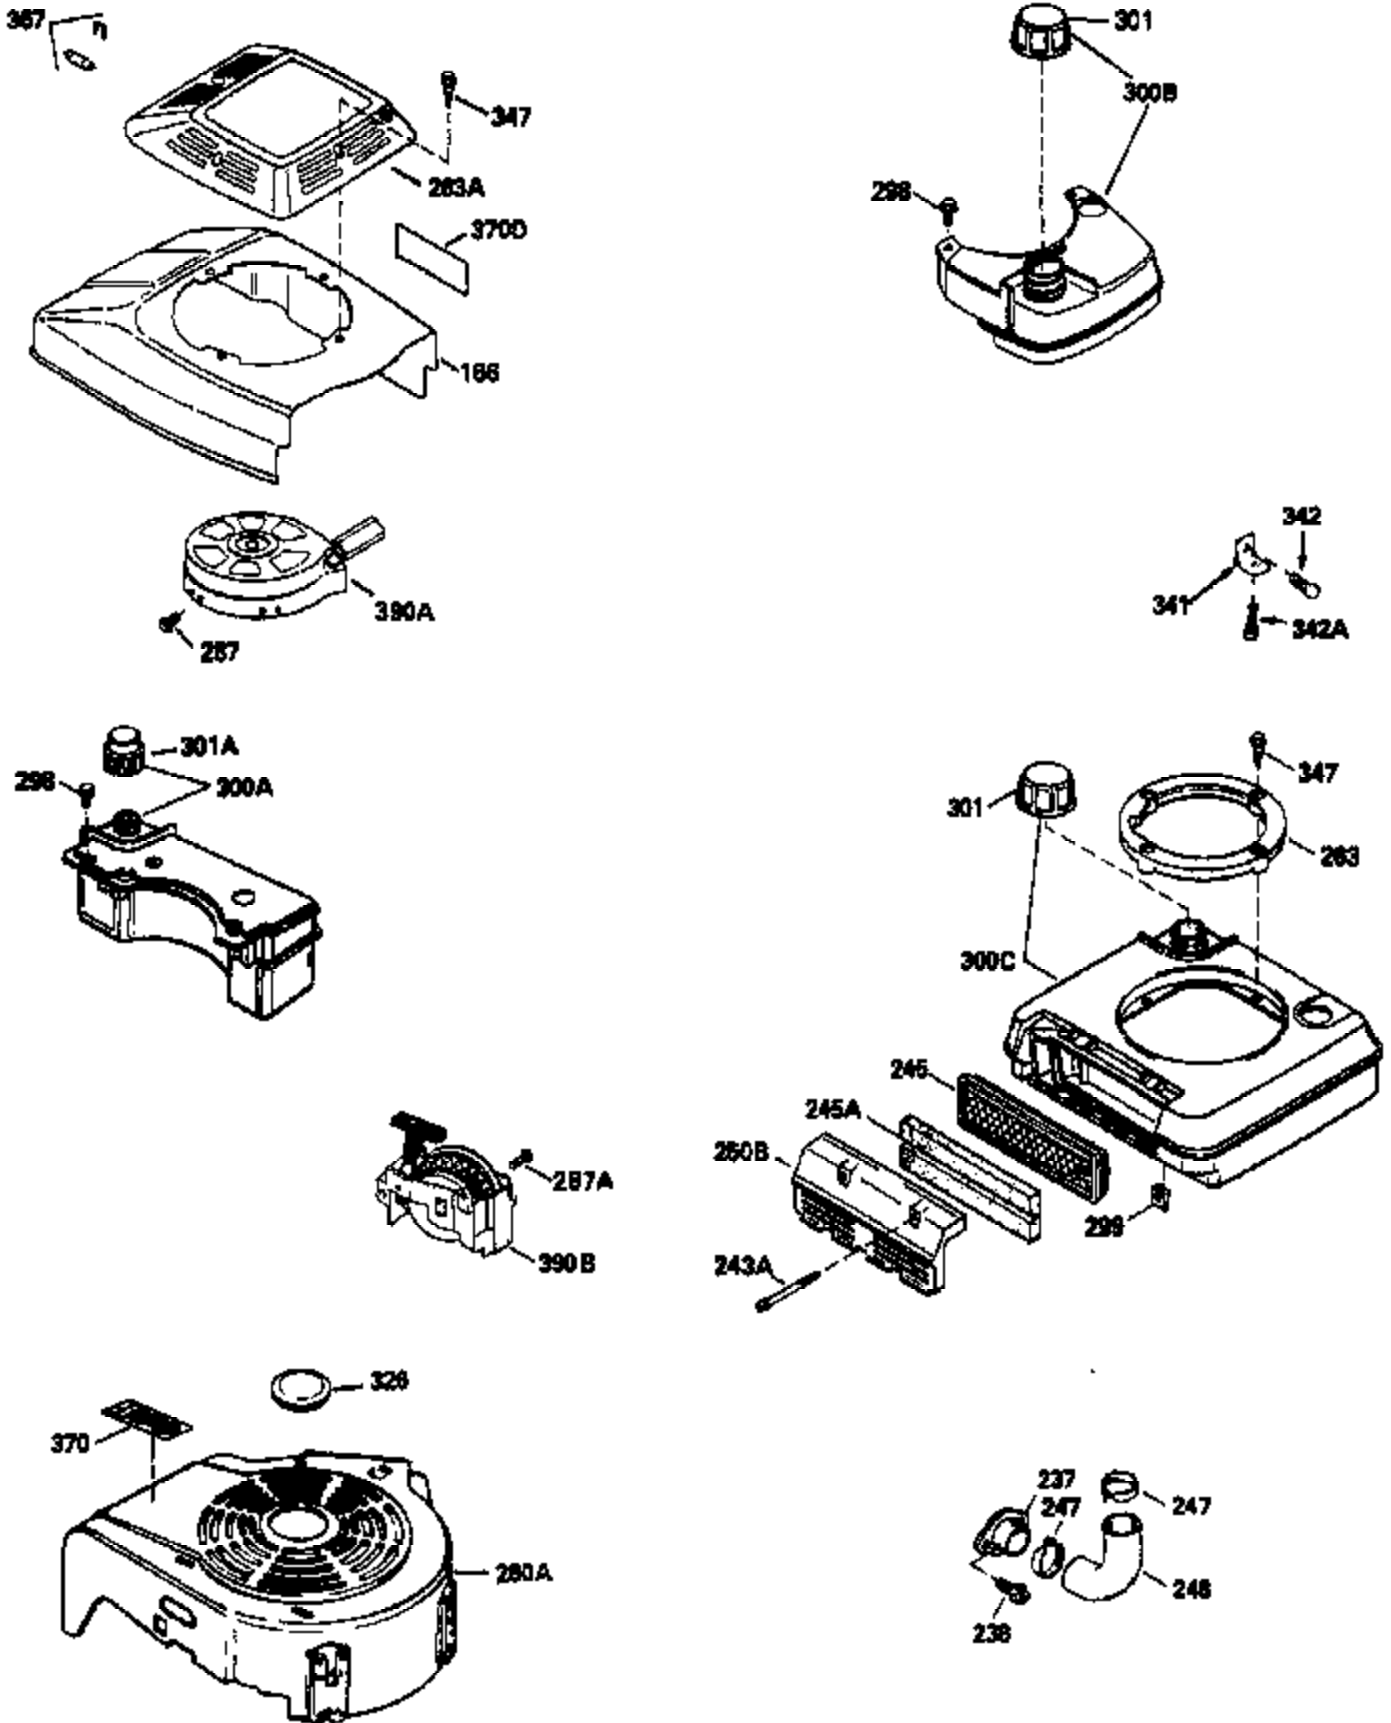

ILLUSTRATION SHOWS TYPICAL PARTS ONLY. ORDER BY PART NUMBER. PARTS NOT LISTED ARE SUPPLIED BY OEM.

VIEW 2 OF 3

Ref #	Part Number	Qty	Description
	RPMHigh		2650 to 2950
	RPMLow		0000
92	650815	1	Belleville Washer
191	35015B	1	S.E. Brake Bracket (Incl. 195)
214	650841	2	Washer
238	650806	2	Screw, 10-32 x 5/8"
245A	35605	1	Air Cleaner Filter
245	35604	1	Air Cleaner Filter
245B	34927	1	Air Cleaner Filter
287	650884	2	Screw, 8-32 x 1/2"
298	28763	3	Screw, 10-32 x 35/64"
301	35355	1	Fuel Cap
354	35025	1	Staple
357	34985	1	Starter Rope Retainer
370	34346	1	Lubrication Decal
390	590686	1	Rewind Starter