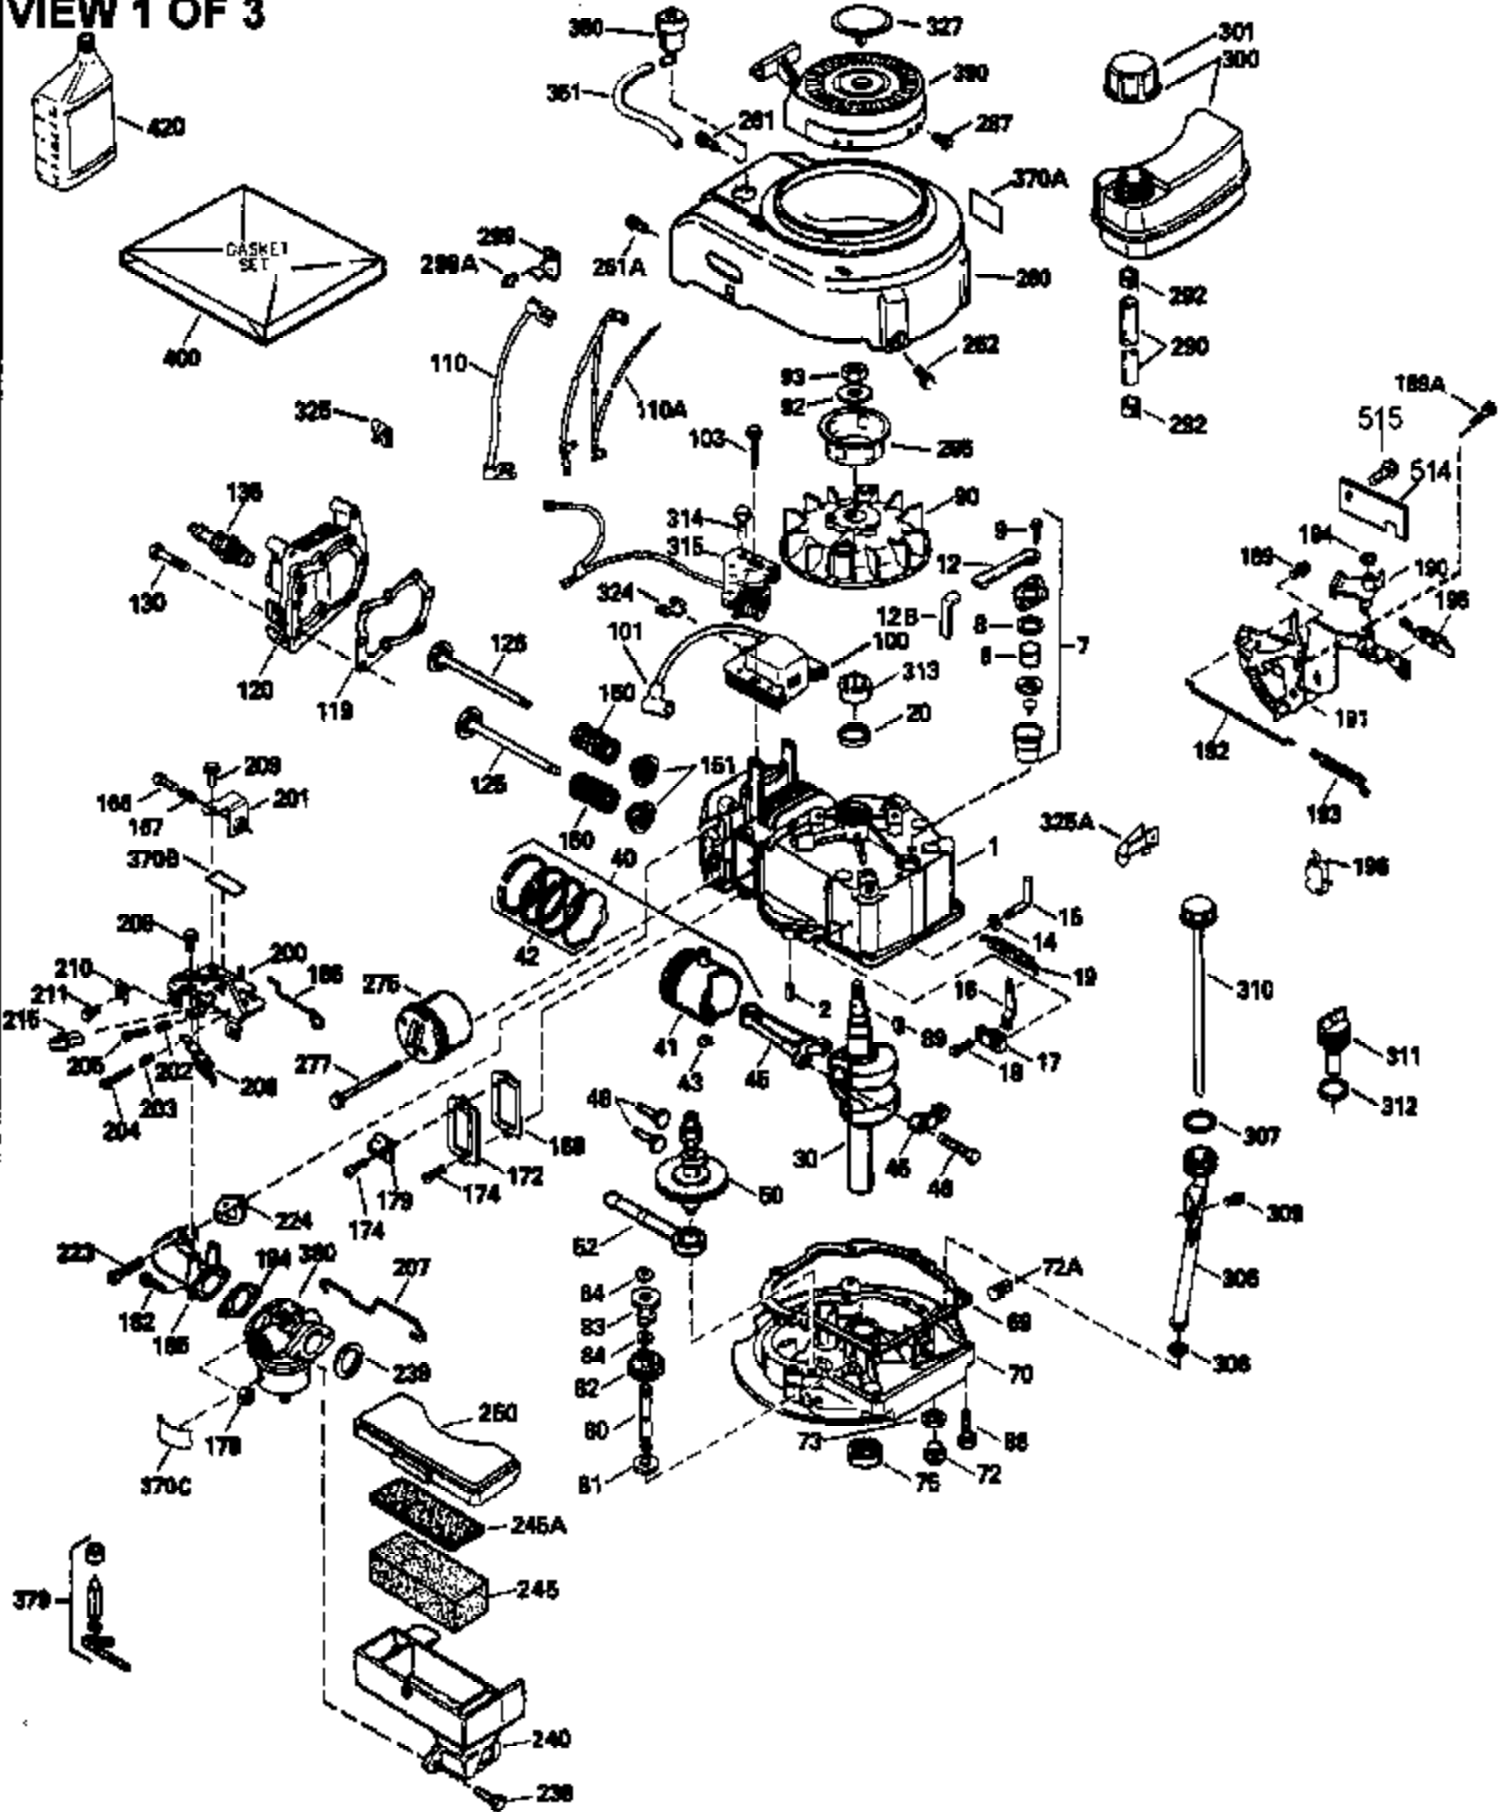

## Engine Parts List #1

Ref #	Part Number	Qty	Description
	RPMHigh		2650 to 2950
	RPMLow		0000
1	33968B	1	Cylinder (Incl. 2 & 20)
2	26727	2	Dowel Pin
6	33734	1	Breather Element
7	34214A	1	Breather Ass'y. (Incl. 6, 8, 9 & 12)
8	33735	1	* Breather Gasket
9	30200	2	Screw, 10-24 x 9/16"
12	33886	1	Breather Tube
14	28277	1	Washer
15	30589	1	Governor Rod (Incl. 14)
16	31383A	1	Governor Lever
17	31335	1	Governor Lever Clamp
18	650548	1	Screw, 8-32 x 5/16"
19	31361	1	Extension Spring
20	32600	1	Oil Seal
30	34562A	1	Crankshaft
40	34535	1	Piston, Pin & Ring Set (Std.)
40	34536	1	Piston, Pin & Ring Set (.010" OS)
40	34537	1	Piston, Pin & Ring Set (.020" OS)
41	33562B	1	Piston & Pin Ass'y. (Std.) (Incl. 43)
41	33563B	1	Piston & Pin Ass'y. (.010" OS) (Incl. 43)
41	33564B	1	Piston & Pin Ass'y. (.020" OS) (Incl. 43)
42	33567	1	Ring Set (Std.)
42	33568	1	Ring Set (.010" OS)
42	33569	1	Ring Set (.020" OS)
43	20381	2	Piston Pin Retaining Ring
45	32875	1	Connecting Rod Ass'y. (Incl. 46)
46	32610A	2	Connecting Rod Bolt
48	27241	2	Valve Lifter
50	33553	1	Camshaft (MCR)
52	29914	1	Oil Pump Ass'y.
69	35261	1	* Mounting Flange Gasket
70	34311D	1	Mounting Flange (Incl. 72, 75 & 80)
72	36083	1	Oil Drain Plug
75	27897	1	Oil Seal
80	30574	1	Governor Shaft
81	30590A	1	Washer
82	30591	1	Governor Gear Ass'y. (Incl. 81)
83	30588A	1	Governor Spool
84	29193	2	Retaining Ring
86	650488	6	Screw, 1/4-20 x 1-1/4"
89	611004	1	Flywheel Key
90	611150	1	Flywheel
92	650815	1	Belleville Washer
93	650816	1	Flywheel Nut
100	34443A	1	Solid State Ignition
101	610118	1	Spark Plug Cover
103	650814	2	Screw, Torx T-15, 10-24 x 1"
110	34961	1	Ground Wire
119	36229	1	Cylinder Head Gasket
120	34342	1	Cylinder Head
125	29313C	1	Exhaust Valve (Std.) (Incl. 151)
125	29315C	1	Exhaust Valve (1/32" OS) (Incl. 151)
126	29314B	1	Intake Valve (Std.) (Incl. 151)
126	29315C	1	Intake Valve (1/32" OS) (Incl. 151)
130	6021A	7	Screw, 5/16-18 x 1-1/2"
135	35395	1	Resistor Spark Plug (RJ19LM)