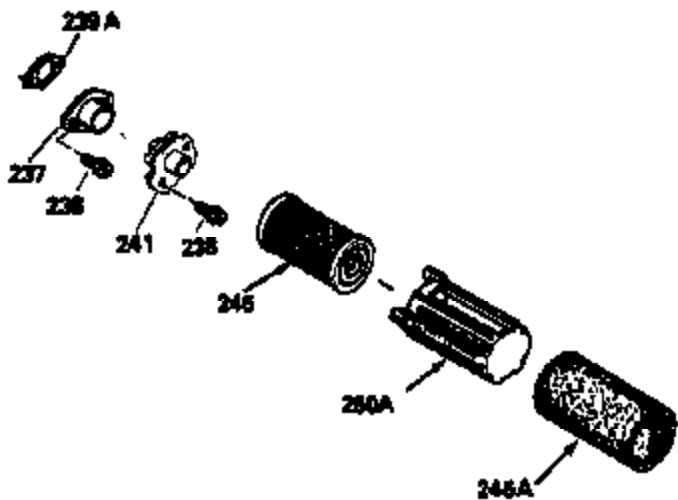

ILLUSTRATION SHOWS TYPICAL PARTS ONLY. ORDER BY PART NUMBER. PARTS NOT LISTED ARE SUPPLIED BY OEM.

**VIEW 2 OF 3**

Ref #	Part Number	Qty	Description
	RPMHigh		2650 to 2950
	RPMLow		0000
92	650815	1	Belleville Washer
191	35015B	1	S.E. Brake Bracket (Incl. 195)
214	650841	2	Washer
238	650806	2	Screw, 10-32 x 5/8"
245A	35605	1	Air Cleaner Filter
245	35604	1	Air Cleaner Filter
245B	34927	1	Air Cleaner Filter
287	650884	2	Screw, 8-32 x 1/2"
298	28763	3	Screw, 10-32 x 35/64"
301	35355	1	Fuel Cap
354	35025	1	Staple
357	34985	1	Starter Rope Retainer
370	34346	1	Lubrication Decal
390	590686	1	Rewind Starter

ILLUSTRATION SHOWS TYPICAL PARTS ONLY. ORDER BY PART NUMBER. PARTS NOT LISTED ARE SUPPLIED BY OEM.

VIEW 3 OF 3

Ref #	Part Number	Qty	Description
	RPMHigh		2650 to 2950
	RPMLow		0000
19	31361	1	Extension Spring
69	35261	1	* Mounting Flange Gasket
92	650815	1	Belleville Washer
127	650691	1	Washer
129	650818	1	Screw, 5/16-18 x 1-1/2"
182	6201	2	Screw, 1/4-28 x 7/8"
185	31384A	1	Intake Pipe (Incl. 224)
186	32653	1	Governor Link
191	35015B	1	S.E. Brake Bracket (Incl. 195)
214	650841	2	Washer
216	33086	1	R.P.M. Adjusting Lever
223	650451	2	Screw, 1/4-20 x 1"
238	650806	2	Screw, 10-32 x 5/8"
245B	34927	1	Air Cleaner Filter
245A	35605	1	Air Cleaner Filter
245	35604	1	Air Cleaner Filter
250	35665	1	Air Cleaner Cover
276	33753	1	Locking Plate
277	650795	2	Screw, 1/4-20 x 2-1/4"
278	8345	1	Spacer
279	30063	1	Screw, Torx T-30, 1/4-20 x 1/2"
280	35726	1	Heat Shield
322	34977	1	Connector Body
330	34970	1	Wire Harness
330	34978	1	Wire Harness
354	35025	1	Staple
357	34985	1	Starter Rope Retainer