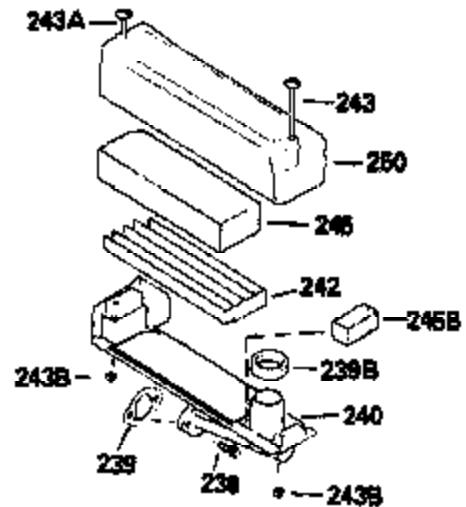

VIEW 3 OF 3

Ref #	Part Number	Qty	Description
19	31361		Spring, Extension
69	35261		* Gasket, Mounting flange
118	730194		Rope Guide Kit (Use as required)
182	6201		Screw, 1/4-28 x 7/8"
185	31384A		Pipe, Intake (Incl. 224)
186	34337		Link, Governor spring
206	610973		Terminal (Use as required)
209	30200		Screw, 10-24 x 9/16"
223	650451		Screw, 1/4-20 x 1"
238	650806		Screw, 10-32 x 5/8"
239	34338		* Gasket, Air cleaner
240	34858		Body, Air cleaner
246	34340		Element, Air cleaner
246E	35435		Filter, Pre-air (Use as required)
250	34341A		Cover, Air cleaner
260B	35484		Housing, Blower
274	26754A		* Gasket, Exhaust (Use as required)
275A	35603		Muffler (Incl. 277)
276	33753		Plate, Locking
277A	30063		Screw, Torx T-30, 1/4-20 x 1/2" (Use as req.)
277	650795		Screw, 1/4-20 x 2-1/4" (Use as required)
277	650774		Screw, 1/4-20 x 2-3/8" (Use as required)
277	792005		Screw, 1/4-20 x 2-1/2" (Use as required)
287B	650884		Screw, 8-32 x 1/2"
370J	34870		Decal, Instruction (Optional)
370H	34387		Decal, Instruction (Optional)
390B	590621		Rewind Starter (Refer to Division 5, Section C, page 34 or Fiche 8A, Grid G-5 for breakdown)
410	730574		Debris Screen Kit(Incl.370H,411-413)(Opt.)
411	35596		Screen, Debris (Optional)
412	35597		Bracket, Debris screen (Optional)
413	650910		Screw, 8-32 x 1/4 (Optional)
415	730162		Muffler Adapter Kit(Incl.274,277)(Use as req)
425	730571		Starter Muff Kit (Incl.370J,426,427)(Opt.)
426	32203		Starter Air Cleaner (Optional)
427	32204		Starter Air Cleaner Bracket (Optional)
436	611006		Stator Plate Ass'y.(Incl.377,378,437, 442-448)
437	30551		Spring, Breaker box cover
438	610947		Cover, Dust
439	610955		Gasket, Stator cover
440	30992		Cam, Breaker
442	610385		Washer
443	610408		Nut, 8-32
444	29181		Breaker Fastening Screw & Washer
445	610593		Condenser Fastening Screw
446	33356		Terminal, Ground