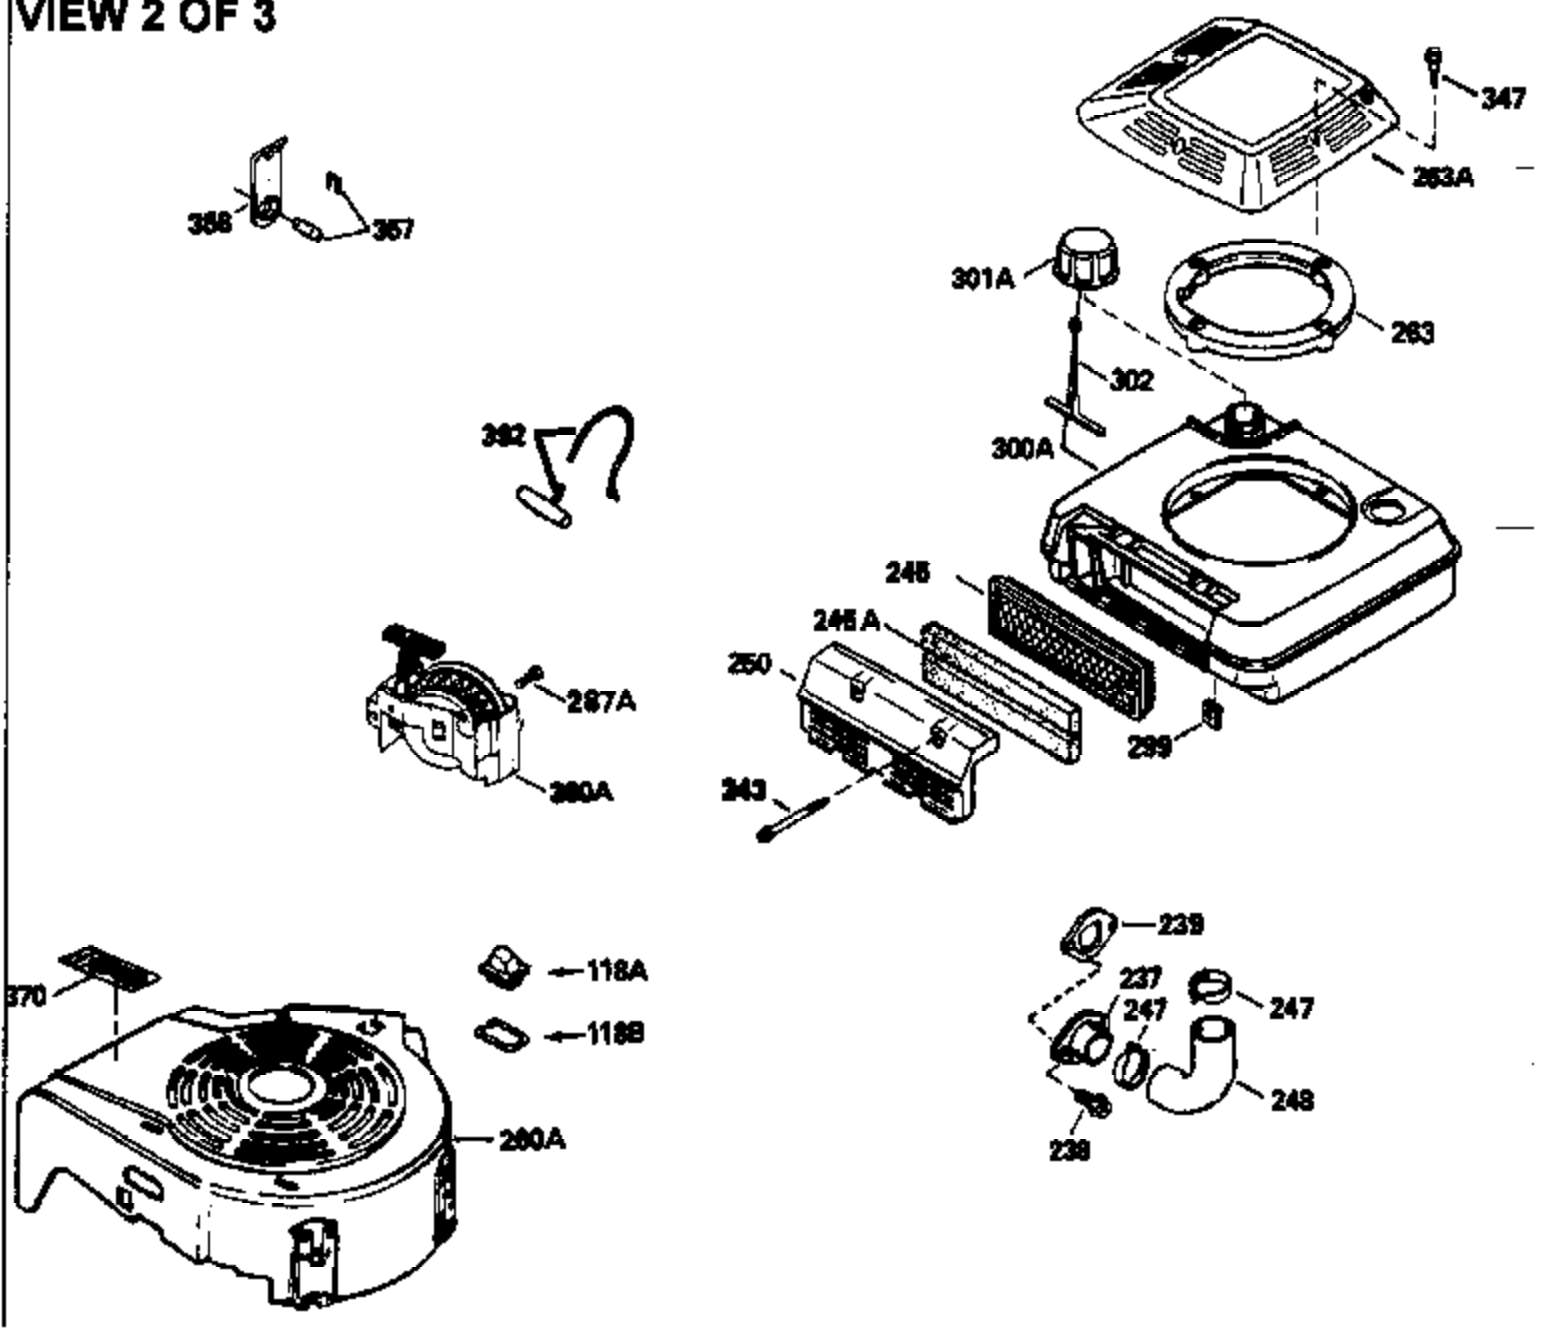

VIEW 2 OF 3

Ref #	Part Number	Qty	Description
118	730194		Rope Guide Kit (Use as required)
238	650806		Screw, 10-32 x 5/8"
239	34338		* Gasket, Air cleaner
246	34340		Element, Air cleaner
246E	35435		Filter, Pre-air (Use as required)
250	34341A		Cover, Air cleaner
260B	35484		Housing, Blower
287A	650735		Screw, 10-24 x 3/8" (Use as required)
287A			Pop Rivet (3/16" Dia.) (Purchase locally)
287B	650884		Screw, 8-32 x 1/2"
300A	34476		Fuel Tank (Incl. 292 & 301)
370H	34387		Decal, Instruction (Optional)
370J	34870		Decal, Instruction (Optional)
370	550223		Decal, Name
390B	590621		Rewind Starter (Refer to Division 5, Section C, page 34 or Fiche 8A, Grid G-5 for breakdown)
425	730571		Starter Muff Kit (Incl.370J,426,427)(Opt.)
426	32203		Starter Air Cleaner (Optional)
427	32204		Starter Air Cleaner Bracket (Optional)
436	611006		Stator Plate Ass'y.(Incl.377,378,437, 442-448)
437	30551		Spring, Breaker box cover
438	610947		Cover, Dust
439	610955		Gasket, Stator cover
440	30992		Cam, Breaker
442	610385		Washer
443	610408		Nut, 8-32
444	29181		Breaker Fastening Screw & Washer
445	610593		Condenser Fastening Screw
446	33356		Terminal, Ground