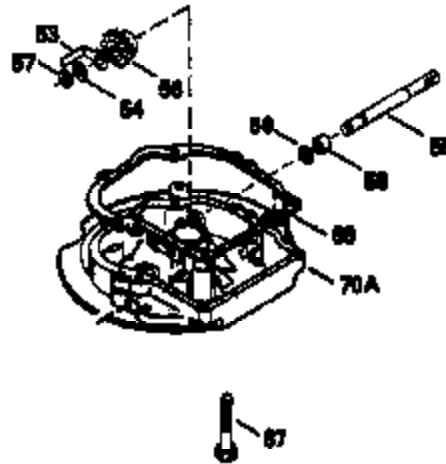

VIEW 3 OF 3

Ref #	Part Number	Qty	Description
19	31361		Spring, Extension
69	35261		* Gasket, Mounting flange
118	730194		Rope Guide Kit (Use as required)
182	6201		Screw, 1/4-28 x 7/8"
185	31384A		Pipe, Intake (Incl. 224)
186	34337		Link, Governor spring
206	610973		Terminal (Use as required)
209	30200		Screw, 10-24 x 9/16"
223	650451		Screw, 1/4-20 x 1"
238	650806		Screw, 10-32 x 5/8"
239	34338		* Gasket, Air cleaner
240	34858		Body, Air cleaner
246	34340		Element, Air cleaner
246E	35435		Filter, Pre-air (Use as required)
250	34341A		Cover, Air cleaner
260B	35484		Housing, Blower
274	26754A		* Gasket, Exhaust (Use as required)
275A	35603		Muffler (Incl. 277)
276	33753		Plate, Locking
277A	30063		Screw, Torx T-30, 1/4-20 x 1/2" (Use as req.)
277	650795		Screw, 1/4-20 x 2-1/4" (Use as required)
277	650774		Screw, 1/4-20 x 2-3/8" (Use as required)
277	792005		Screw, 1/4-20 x 2-1/2" (Use as required)
287B	650884		Screw, 8-32 x 1/2"
370J	34870		Decal, Instruction (Optional)
370H	34387		Decal, Instruction (Optional)
390B	590621		Rewind Starter (Refer to Division 5, Section C, page 34 or Fiche 8A, Grid G-5 for breakdown)
410	730574		Debris Screen Kit(Incl.370H,411-413)(Opt.)
411	35596		Screen, Debris (Optional)
412	35597		Bracket, Debris screen (Optional)
413	650910		Screw, 8-32 x 1/4 (Optional)
415	730162		Muffler Adapter Kit(Incl.274,277)(Use as req)
425	730571		Starter Muff Kit (Incl.370J,426,427)(Opt.)
426	32203		Starter Air Cleaner (Optional)
427	32204		Starter Air Cleaner Bracket (Optional)
436	611006		Stator Plate Ass'y.(Incl.377,378,437, 442-448)
437	30551		Spring, Breaker box cover
438	610947		Cover, Dust
439	610955		Gasket, Stator cover
440	30992		Cam, Breaker
442	610385		Washer
443	610408		Nut, 8-32
444	29181		Breaker Fastening Screw & Washer
445	610593		Condenser Fastening Screw
446	33356		Terminal, Ground