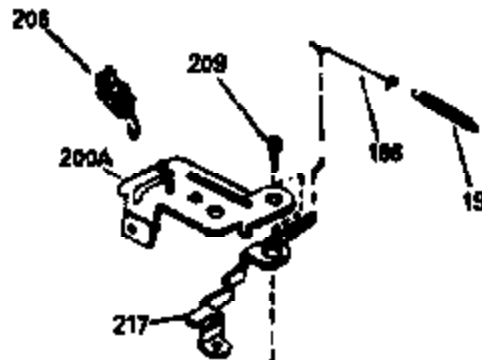

VIEW 3 OF 3

Ref #	Part Number	Qty	Description
19	31361		Spring, Extension
69	35261		* Gasket, Mounting flange
118	730194		Rope Guide Kit (Use as required)
182	6201		Screw, 1/4-28 x 7/8"
185	31384A		Pipe, Intake (Incl. 224)
186	34337		Link, Governor spring
206	610973		Terminal (Use as required)
209	30200		Screw, 10-24 x 9/16"
223	650451		Screw, 1/4-20 x 1"
238	650806		Screw, 10-32 x 5/8"
239	34338		* Gasket, Air cleaner
240	34858		Body, Air cleaner
246	34340		Element, Air cleaner
246E	35435		Filter, Pre-air (Use as required)
250	34341A		Cover, Air cleaner
260B	35484		Housing, Blower
274	26754A		* Gasket, Exhaust (Use as required)
275A	35603		Muffler (Incl. 277)
276	33753		Plate, Locking
277A	30063		Screw, Torx T-30, 1/4-20 x 1/2" (Use as req.)
277	650795		Screw, 1/4-20 x 2-1/4" (Use as required)
277	650774		Screw, 1/4-20 x 2-3/8" (Use as required)
277	792005		Screw, 1/4-20 x 2-1/2" (Use as required)
287B	650884		Screw, 8-32 x 1/2"
370J	34870		Decal, Instruction (Optional)
370H	34387		Decal, Instruction (Optional)
390B	590621		Rewind Starter (Refer to Division 5, Section C, page 34 or Fiche 8A, Grid G-5 for breakdown)
410	730574		Debris Screen Kit(Incl.370H,411-413)(Opt.)
411	35596		Screen, Debris (Optional)
412	35597		Bracket, Debris screen (Optional)
413	650910		Screw, 8-32 x 1/4 (Optional)
415	730162		Muffler Adapter Kit(Incl.274,277)(Use as req)
425	730571		Starter Muff Kit (Incl.370J,426,427)(Opt.)
426	32203		Starter Air Cleaner (Optional)
427	32204		Starter Air Cleaner Bracket (Optional)
436	611006		Stator Plate Ass'y.(Incl.377,378,437, 442-448)
437	30551		Spring, Breaker box cover
438	610947		Cover, Dust
439	610955		Gasket, Stator cover
440	30992		Cam, Breaker
442	610385		Washer
443	610408		Nut, 8-32
444	29181		Breaker Fastening Screw & Washer
445	610593		Condenser Fastening Screw
446	33356		Terminal, Ground