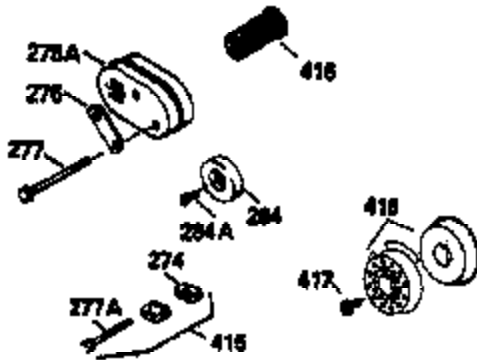

VIEW 3 OF 3

Ref #	Part Number	Qty	Description
19	31361		Spring, Extension
69	35261		* Gasket, Mounting flange
118	730194		Rope Guide Kit (Use as required)
182	6201		Screw, 1/4-28 x 7/8"
185	31384A		Pipe, Intake (Incl. 224)
186	34337		Link, Governor spring
206	610973		Terminal (Use as required)
209	30200		Screw, 10-24 x 9/16"
223	650451		Screw, 1/4-20 x 1"
238	650806		Screw, 10-32 x 5/8"
239	34338		* Gasket, Air cleaner
240	34858		Body, Air cleaner
246	34340		Element, Air cleaner
246E	35435		Filter, Pre-air (Use as required)
250	34341A		Cover, Air cleaner
260B	35484		Housing, Blower
274	26754A		* Gasket, Exhaust (Use as required)
275A	35603		Muffler (Incl. 277)
276	33753		Plate, Locking
277A	30063		Screw, Torx T-30, 1/4-20 x 1/2" (Use as req.)
277	650795		Screw, 1/4-20 x 2-1/4" (Use as required)
277	650774		Screw, 1/4-20 x 2-3/8" (Use as required)
277	792005		Screw, 1/4-20 x 2-1/2" (Use as required)
287B	650884		Screw, 8-32 x 1/2"
370J	34870		Decal, Instruction (Optional)
370H	34387		Decal, Instruction (Optional)
390B	590621		Rewind Starter (Refer to Division 5, Section C, page 34 or Fiche 8A, Grid G-5 for breakdown)
410	730574		Debris Screen Kit(Incl.370H,411-413)(Opt.)
411	35596		Screen, Debris (Optional)
412	35597		Bracket, Debris screen (Optional)
413	650910		Screw, 8-32 x 1/4 (Optional)
415	730162		Muffler Adapter Kit(Incl.274,277)(Use as req)
425	730571		Starter Muff Kit (Incl.370J,426,427)(Opt.)
426	32203		Starter Air Cleaner (Optional)
427	32204		Starter Air Cleaner Bracket (Optional)
436	611006		Stator Plate Ass'y.(Incl.377,378,437, 442-448)
437	30551		Spring, Breaker box cover
438	610947		Cover, Dust
439	610955		Gasket, Stator cover
440	30992		Cam, Breaker
442	610385		Washer
443	610408		Nut, 8-32
444	29181		Breaker Fastening Screw & Washer
445	610593		Condenser Fastening Screw
446	33356		Terminal, Ground