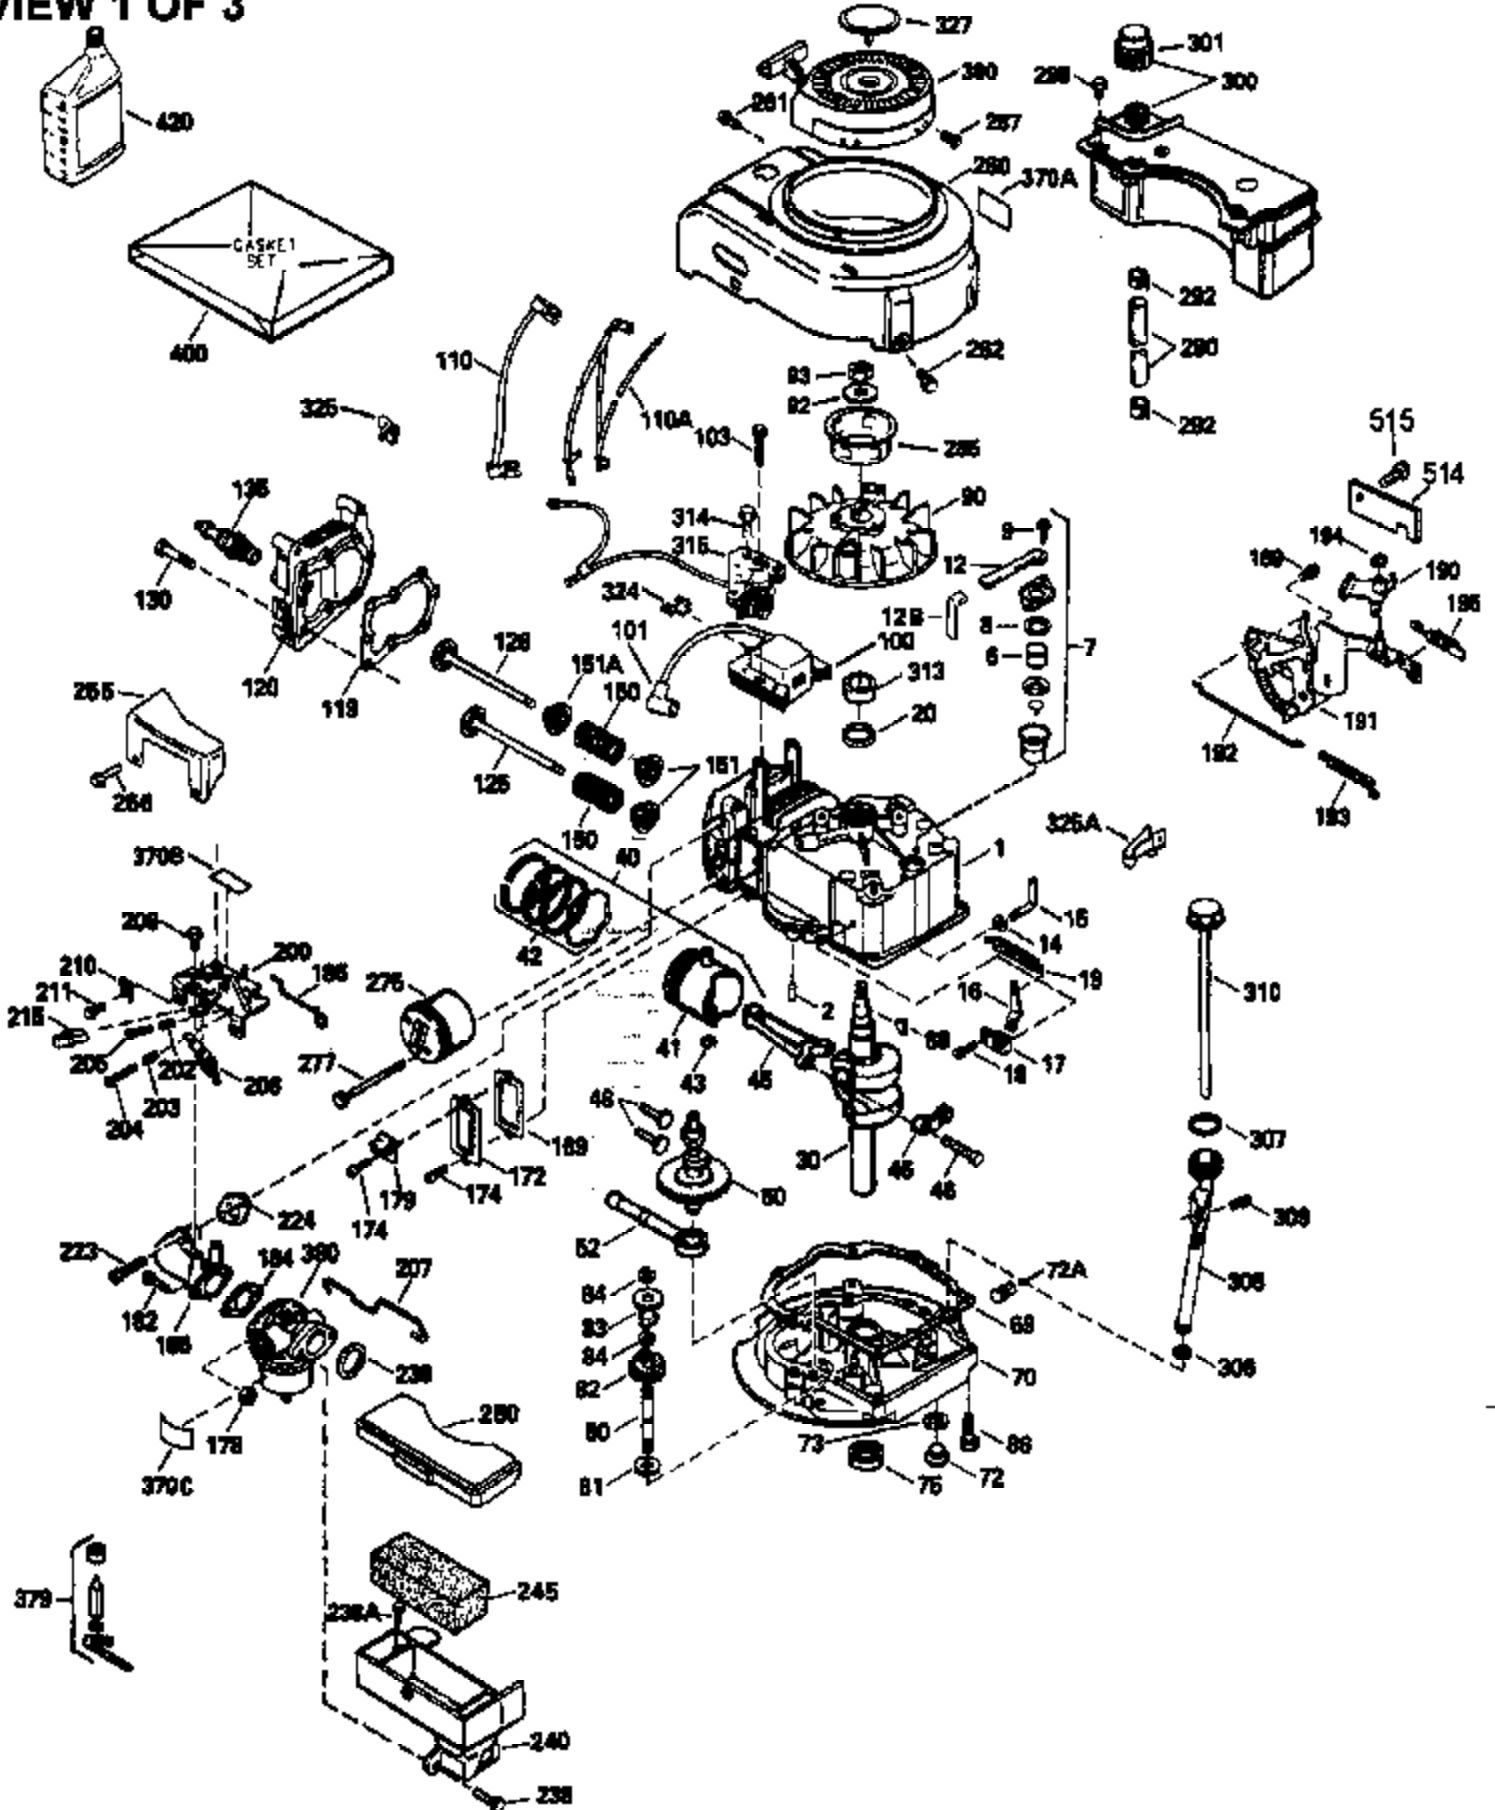

VIEW 1 OF 3

Ref #	Part Number	Qty	Description
1	33968B		Cylinder (Incl. 2 & 20) (2-13/16")
2	26727		Pin, Dowel
6	33734		Element, Breather
7	34214A		Breather Ass'y. (Incl. 6, 8, 9, 12 , & 12A)
8	33735		* Gasket, Breather
9	30200		Screw, 10-24 x 9/16"
12	33886		Tube, Breather
14	28277		Washer, Flat
15	30589		Rod, Governor (Incl. 14)
16	31383A		Lever, Governor
17	31335		Clamp, Governor lever
18	650548		Screw, 8-32 x 5/16"
19	31361		Spring, Extension
20	32600		Seal, Oil
30	35612		Crankshaft
40	34535		Piston, Pin & Ring Set (Std.) (2-13/1 6")
40	34536		Piston, Pin & Ring Set (.010" OS)
40	34537		Piston, Pin & Ring Set (.020" OS)
41	33562B		Piston & Pin Ass'y.(Incl. 43)(Std.)(2 -13/16")
41	33563B		Piston & Pin Ass'y. (Incl. 43) (.010" OS)
41	33564B		Piston & Pin Ass'y. (Incl. 43) (.020" OS)
42	33567		Ring Set (Std.) (2-13/16" Bore)
42	33568		Ring Set (.010" OS)
42	33569		Ring Set (.020" OS)
43	20381		Ring, Piston pin retaining
45	32875		Rod Assy., Connecting (Incl. 46)
46	32610A		Bolt, Connecting rod
48	27241		Lifter, Valve
50	33553		Camshaft (MCR)
52	29914		Oil Pump Assy.
69	35261		* Gasket, Mounting flange
70	34311C		Flange Ass'y. (Incl. 72, 72A, 73, 75 & 80)
72	30572		Plug, Oil drain (Incl. 73)
73	28833		* Drain Plug Gasket (Not req. W/plastic plug)
75	27897		Seal, Oil
80	30574		Shaft, Governor
81	30590A		Washer, Flat
82	30591		Gear Assy., Governor (Incl. 81)
83	30588A		Spool, Governor
84	29193		Ring, Retaining
86	650488		Screw, 1/4-20 x 1-1/4"
89	611004		Flywheel Key
90	611112		Flywheel
92	650815		Washer, Belleville
93	650816		Nut, Flywheel
100	34443A		Solid State Ignition
100	730207		Magneto-to-Solid State Conv. Kit (Includes solid state module, solid state flywheel key, and instructions.) (Use as required on external ignition engines only.)
101	610118		Cover, Spark plug (Use as required)
103	650814		Screw, Torx T-15, 10-24 x 1"
110	34961		Ground Wire
118	730194		Rope Guide Kit (Use as required)
119	33554A		* Gasket, Head
120	34342		Head, Cylinder
125	29314B		Intake Valve (Std.) (Incl. 151) (Conventional Ports)
125	29315C		Intake Valve (1/32" OS) (Incl. 151) (Conventional Ports)