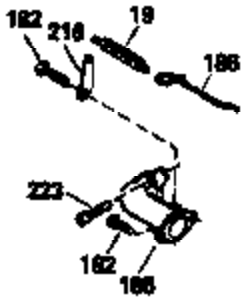

VIEW 3 OF 3

Ref #	Part Number	Qty	Description
19	31361		Spring, Extension
69	35261		* Gasket, Mounting flange
118	730194		Rope Guide Kit (Use as required)
182	6201		Screw, 1/4-28 x 7/8"
185	31384A		Pipe, Intake (Incl. 224)
186	34337		Link, Governor spring
206	610973		Terminal (Use as required)
209	30200		Screw, 10-24 x 9/16"
223	650451		Screw, 1/4-20 x 1"
238	650806		Screw, 10-32 x 5/8"
239	34338		* Gasket, Air cleaner
240	34858		Body, Air cleaner
246	34340		Element, Air cleaner
246E	35435		Filter, Pre-air (Use as required)
250	34341A		Cover, Air cleaner
260B	35484		Housing, Blower
274	26754A		* Gasket, Exhaust (Use as required)
275A	35603		Muffler (Incl. 277)
276	33753		Plate, Locking
277A	30063		Screw, Torx T-30, 1/4-20 x 1/2" (Use as req.)
277	650795		Screw, 1/4-20 x 2-1/4" (Use as required)
277	650774		Screw, 1/4-20 x 2-3/8" (Use as required)
277	792005		Screw, 1/4-20 x 2-1/2" (Use as required)
287B	650884		Screw, 8-32 x 1/2"
370J	34870		Decal, Instruction (Optional)
370H	34387		Decal, Instruction (Optional)
390B	590621		Rewind Starter (Refer to Division 5, Section C, page 34 or Fiche 8A, Grid G-5 for breakdown)
410	730574		Debris Screen Kit(Incl.370H,411-413)(Opt.)
411	35596		Screen, Debris (Optional)
412	35597		Bracket, Debris screen (Optional)
413	650910		Screw, 8-32 x 1/4 (Optional)
415	730162		Muffler Adapter Kit(Incl.274,277)(Use as req)
425	730571		Starter Muff Kit (Incl.370J,426,427)(Opt.)
426	32203		Starter Air Cleaner (Optional)
427	32204		Starter Air Cleaner Bracket (Optional)
436	611006		Stator Plate Ass'y.(Incl.377,378,437, 442-448)
437	30551		Spring, Breaker box cover
438	610947		Cover, Dust
439	610955		Gasket, Stator cover
440	30992		Cam, Breaker
442	610385		Washer
443	610408		Nut, 8-32
444	29181		Breaker Fastening Screw & Washer
445	610593		Condenser Fastening Screw
446	33356		Terminal, Ground