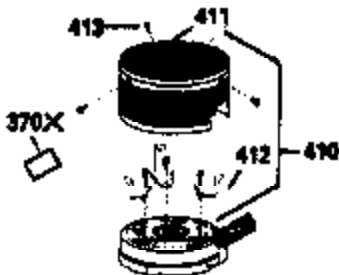

VIEW 3 OF 3

Ref #	Part Number	Qty	Description
19	31361		Spring, Extension
69	35261		* Gasket, Mounting flange
118	730194		Rope Guide Kit (Use as required)
182	6201		Screw, 1/4-28 x 7/8"
185	31384A		Pipe, Intake (Incl. 224)
186	34337		Link, Governor spring
206	610973		Terminal (Use as required)
209	30200		Screw, 10-24 x 9/16"
223	650451		Screw, 1/4-20 x 1"
238	650806		Screw, 10-32 x 5/8"
239	34338		* Gasket, Air cleaner
240	34858		Body, Air cleaner
246	34340		Element, Air cleaner
246E	35435		Filter, Pre-air (Use as required)
250	34341A		Cover, Air cleaner
260B	35484		Housing, Blower
274	26754A		* Gasket, Exhaust (Use as required)
275A	35603		Muffler (Incl. 277)
276	33753		Plate, Locking
277A	30063		Screw, Torx T-30, 1/4-20 x 1/2" (Use as req.)
277	650795		Screw, 1/4-20 x 2-1/4" (Use as required)
277	650774		Screw, 1/4-20 x 2-3/8" (Use as required)
277	792005		Screw, 1/4-20 x 2-1/2" (Use as required)
287B	650884		Screw, 8-32 x 1/2"
370J	34870		Decal, Instruction (Optional)
370H	34387		Decal, Instruction (Optional)
390B	590621		Rewind Starter (Refer to Division 5, Section C, page 34 or Fiche 8A, Grid G-5 for breakdown)
410	730574		Debris Screen Kit(Incl.370H,411-413)(Opt.)
411	35596		Screen, Debris (Optional)
412	35597		Bracket, Debris screen (Optional)
413	650910		Screw, 8-32 x 1/4 (Optional)
415	730162		Muffler Adapter Kit(Incl.274,277)(Use as req)
425	730571		Starter Muff Kit (Incl.370J,426,427)(Opt.)
426	32203		Starter Air Cleaner (Optional)
427	32204		Starter Air Cleaner Bracket (Optional)
436	611006		Stator Plate Ass'y.(Incl.377,378,437, 442-448)
437	30551		Spring, Breaker box cover
438	610947		Cover, Dust
439	610955		Gasket, Stator cover
440	30992		Cam, Breaker
442	610385		Washer
443	610408		Nut, 8-32
444	29181		Breaker Fastening Screw & Washer
445	610593		Condenser Fastening Screw
446	33356		Terminal, Ground