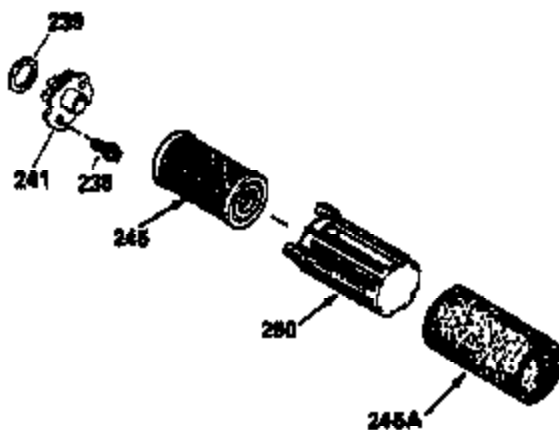

VIEW 3 OF 3

Ref #	Part Number	Qty	Description
19	31361		Spring, Extension
69	35261		* Gasket, Mounting flange
118	730194		Rope Guide Kit (Use as required)
182	6201		Screw, 1/4-28 x 7/8"
185	31384A		Pipe, Intake (Incl. 224)
186	34337		Link, Governor spring
206	610973		Terminal (Use as required)
209	30200		Screw, 10-24 x 9/16"
223	650451		Screw, 1/4-20 x 1"
238	650806		Screw, 10-32 x 5/8"
239	34338		* Gasket, Air cleaner
240	34858		Body, Air cleaner
246	34340		Element, Air cleaner
246E	35435		Filter, Pre-air (Use as required)
250	34341A		Cover, Air cleaner
260B	35484		Housing, Blower
274	26754A		* Gasket, Exhaust (Use as required)
275A	35603		Muffler (Incl. 277)
276	33753		Plate, Locking
277A	30063		Screw, Torx T-30, 1/4-20 x 1/2" (Use as req.)
277	650795		Screw, 1/4-20 x 2-1/4" (Use as required)
277	650774		Screw, 1/4-20 x 2-3/8" (Use as required)
277	792005		Screw, 1/4-20 x 2-1/2" (Use as required)
287B	650884		Screw, 8-32 x 1/2"
370J	34870		Decal, Instruction (Optional)
370H	34387		Decal, Instruction (Optional)
390B	590621		Rewind Starter (Refer to Division 5, Section C, page 34 or Fiche 8A, Grid G-5 for breakdown)
410	730574		Debris Screen Kit(Incl.370H,411-413)(Opt.)
411	35596		Screen, Debris (Optional)
412	35597		Bracket, Debris screen (Optional)
413	650910		Screw, 8-32 x 1/4 (Optional)
415	730162		Muffler Adapter Kit(Incl.274,277)(Use as req)
425	730571		Starter Muff Kit (Incl.370J,426,427)(Opt.)
426	32203		Starter Air Cleaner (Optional)
427	32204		Starter Air Cleaner Bracket (Optional)
436	611006		Stator Plate Ass'y.(Incl.377,378,437, 442-448)
437	30551		Spring, Breaker box cover
438	610947		Cover, Dust
439	610955		Gasket, Stator cover
440	30992		Cam, Breaker
442	610385		Washer
443	610408		Nut, 8-32
444	29181		Breaker Fastening Screw & Washer
445	610593		Condenser Fastening Screw
446	33356		Terminal, Ground