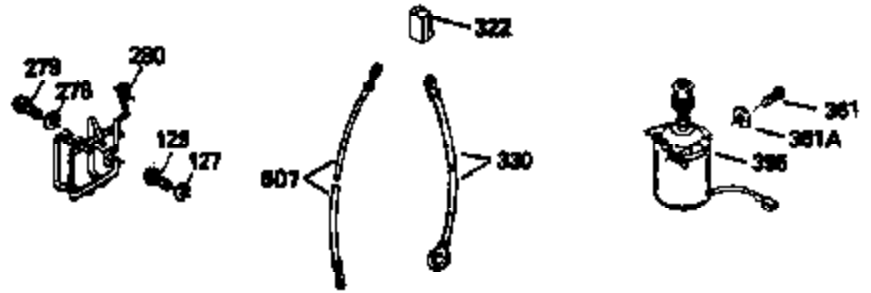

ILLUSTRATION SHOWS TYPICAL PARTS ONLY. ORDER BY PART NUMBER. PARTS NOT LISTED ARE SUPPLIED BY OEM.

VIEW 3 OF 3

Ref #	Part Number	Qty	Description
	RPMHigh		3000 to 3300
	RPMLow		2000 to 2300
19	31361	1	Extension Spring
69	35261	1	* Mounting Flange Gasket
92	650815	1	Belleville Washer
182	6201	2	Screw, 1/4-28 x 7/8"
185	31384A	1	Intake Pipe (Incl. 224)
186	34337	1	Governor Link
223	650451	2	Screw, 1/4-20 x 1"
238	650806	2	Screw, 10-32 x 5/8"
245	34340	1	Air Cleaner Filter
250	34341B	1	Air Cleaner Cover
276	33753	1	Locking Plate
277	650795	2	Screw, 1/4-20 x 2-1/4"
370A	36260	1	Primer Decal