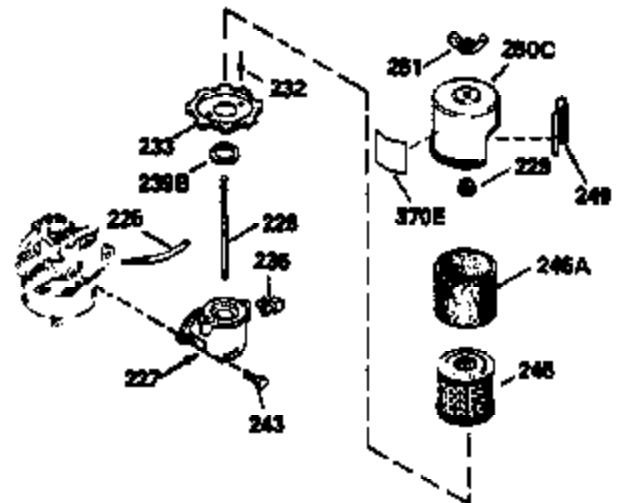

ILLUSTRATION SHOWS TYPICAL PARTS ONLY. ORDER BY PART NUMBER. PARTS NOT LISTED ARE SUPPLIED BY OEM.

VIEW 3 OF 3

Ref #	Part Number	Qty	Description
	RPMHigh		3000 to 3300
	RPMLow		2000 to 2300
19	31361	1	Extension Spring
69	35261	1	* Mounting Flange Gasket
92	650815	1	Belleville Washer
182	6201	2	Screw, 1/4-28 x 7/8"
185	31384A	1	Intake Pipe (Incl. 224)
186	34337	1	Governor Link
223	650451	2	Screw, 1/4-20 x 1"
238	650806	2	Screw, 10-32 x 5/8"
245	34340	1	Air Cleaner Filter
250	34341B	1	Air Cleaner Cover
276	33753	1	Locking Plate
277	650795	2	Screw, 1/4-20 x 2-1/4"
370A	36260	1	Primer Decal