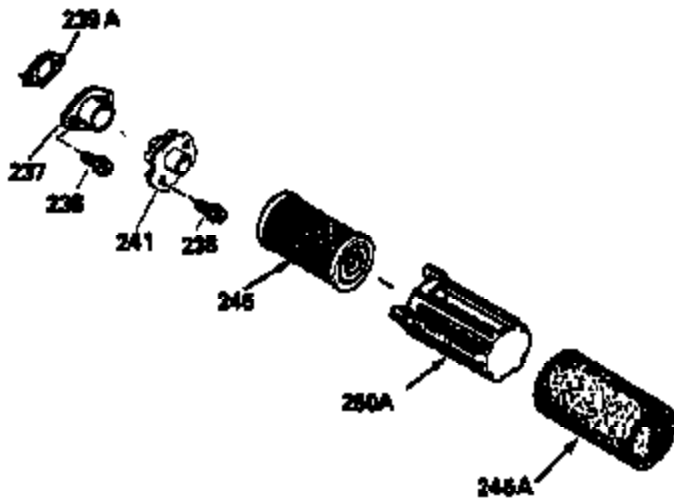

ILLUSTRATION SHOWS TYPICAL PARTS ONLY. ORDER BY PART NUMBER. PARTS NOT LISTED ARE SUPPLIED BY OEM.

VIEW 3 OF 3

Ref #	Part Number	Qty	Description
	RPMHigh		3000 to 3300
	RPMLow		2000 to 2300
19	31361	1	Extension Spring
69	35261	1	* Mounting Flange Gasket
92	650815	1	Belleville Washer
182	6201	2	Screw, 1/4-28 x 7/8"
185	31384A	1	Intake Pipe (Incl. 224)
186	34337	1	Governor Link
223	650451	2	Screw, 1/4-20 x 1"
238	650806	2	Screw, 10-32 x 5/8"
245	34340	1	Air Cleaner Filter
250	34341B	1	Air Cleaner Cover
276	33753	1	Locking Plate
277	650795	2	Screw, 1/4-20 x 2-1/4"
370A	36260	1	Primer Decal