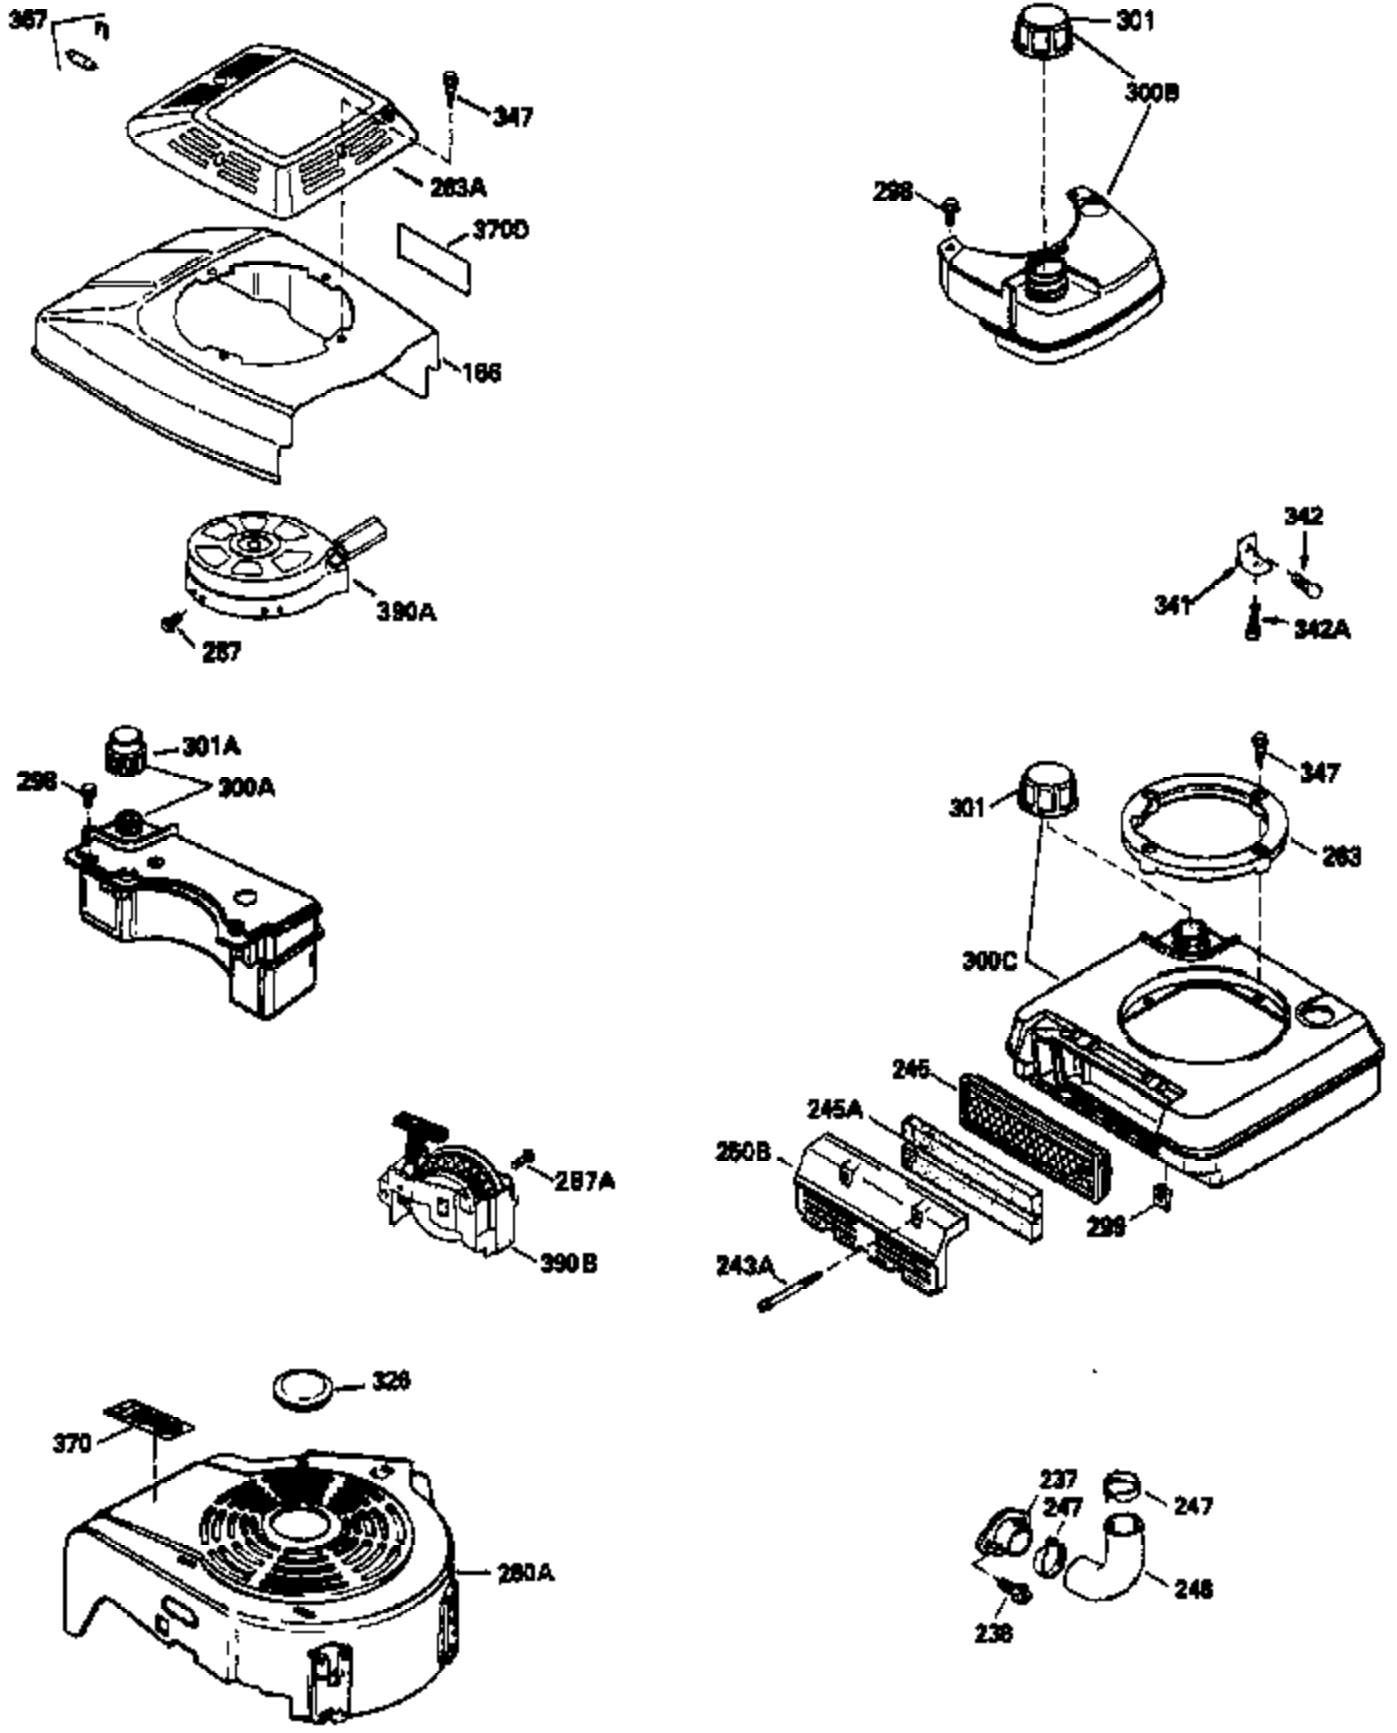

ILLUSTRATION SHOWS TYPICAL PARTS ONLY. ORDER BY PART NUMBER. PARTS NOT LISTED ARE SUPPLIED BY OEM.
VIEW 2 OF 3

Ref #	Part Number	Qty	Description
	RPMHigh		3000 to 3300
	RPMLow		2000 to 2300
92	650815	1	Belleville Washer
238	650806	2	Screw, 10-32 x 5/8"
245	34340	1	Air Cleaner Filter
287	650926	2	Screw, 8-32 x 21/64"
298	28763	3	Screw, 10-32 x 35/64"
301	33032	1	Fuel Cap
370	36261	1	Instruction Decal
370A	36260	1	Primer Decal
390	590688	1	Rewind Starter