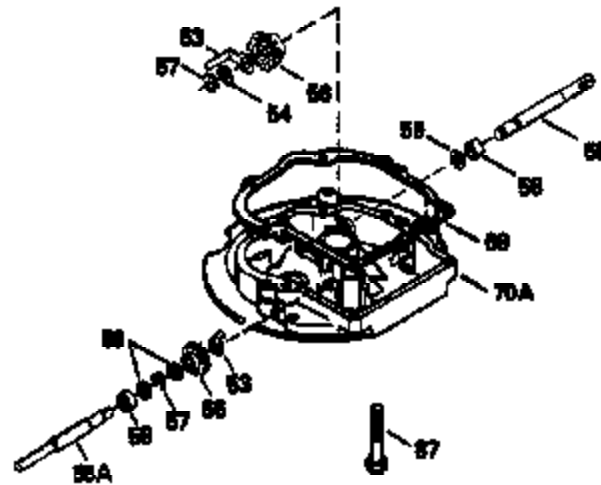

ILLUSTRATION SHOWS TYPICAL PARTS ONLY. ORDER BY PART NUMBER. PARTS NOT LISTED ARE SUPPLIED BY OEM.

VIEW 3 OF 3

Ref #	Part Number	Qty	Description
	RPMHigh		3000 to 3300
	RPMLow		2000 to 2300
19	31361	1	Extension Spring
69	35261	1	* Mounting Flange Gasket
92	650815	1	Belleville Washer
182	6201	2	Screw, 1/4-28 x 7/8"
185	31384A	1	Intake Pipe (Incl. 224)
186	34337	1	Governor Link
223	650451	2	Screw, 1/4-20 x 1"
238	650806	2	Screw, 10-32 x 5/8"
245	34340	1	Air Cleaner Filter
250	34341B	1	Air Cleaner Cover
276	33753	1	Locking Plate
277	650795	2	Screw, 1/4-20 x 2-1/4"
370A	36260	1	Primer Decal