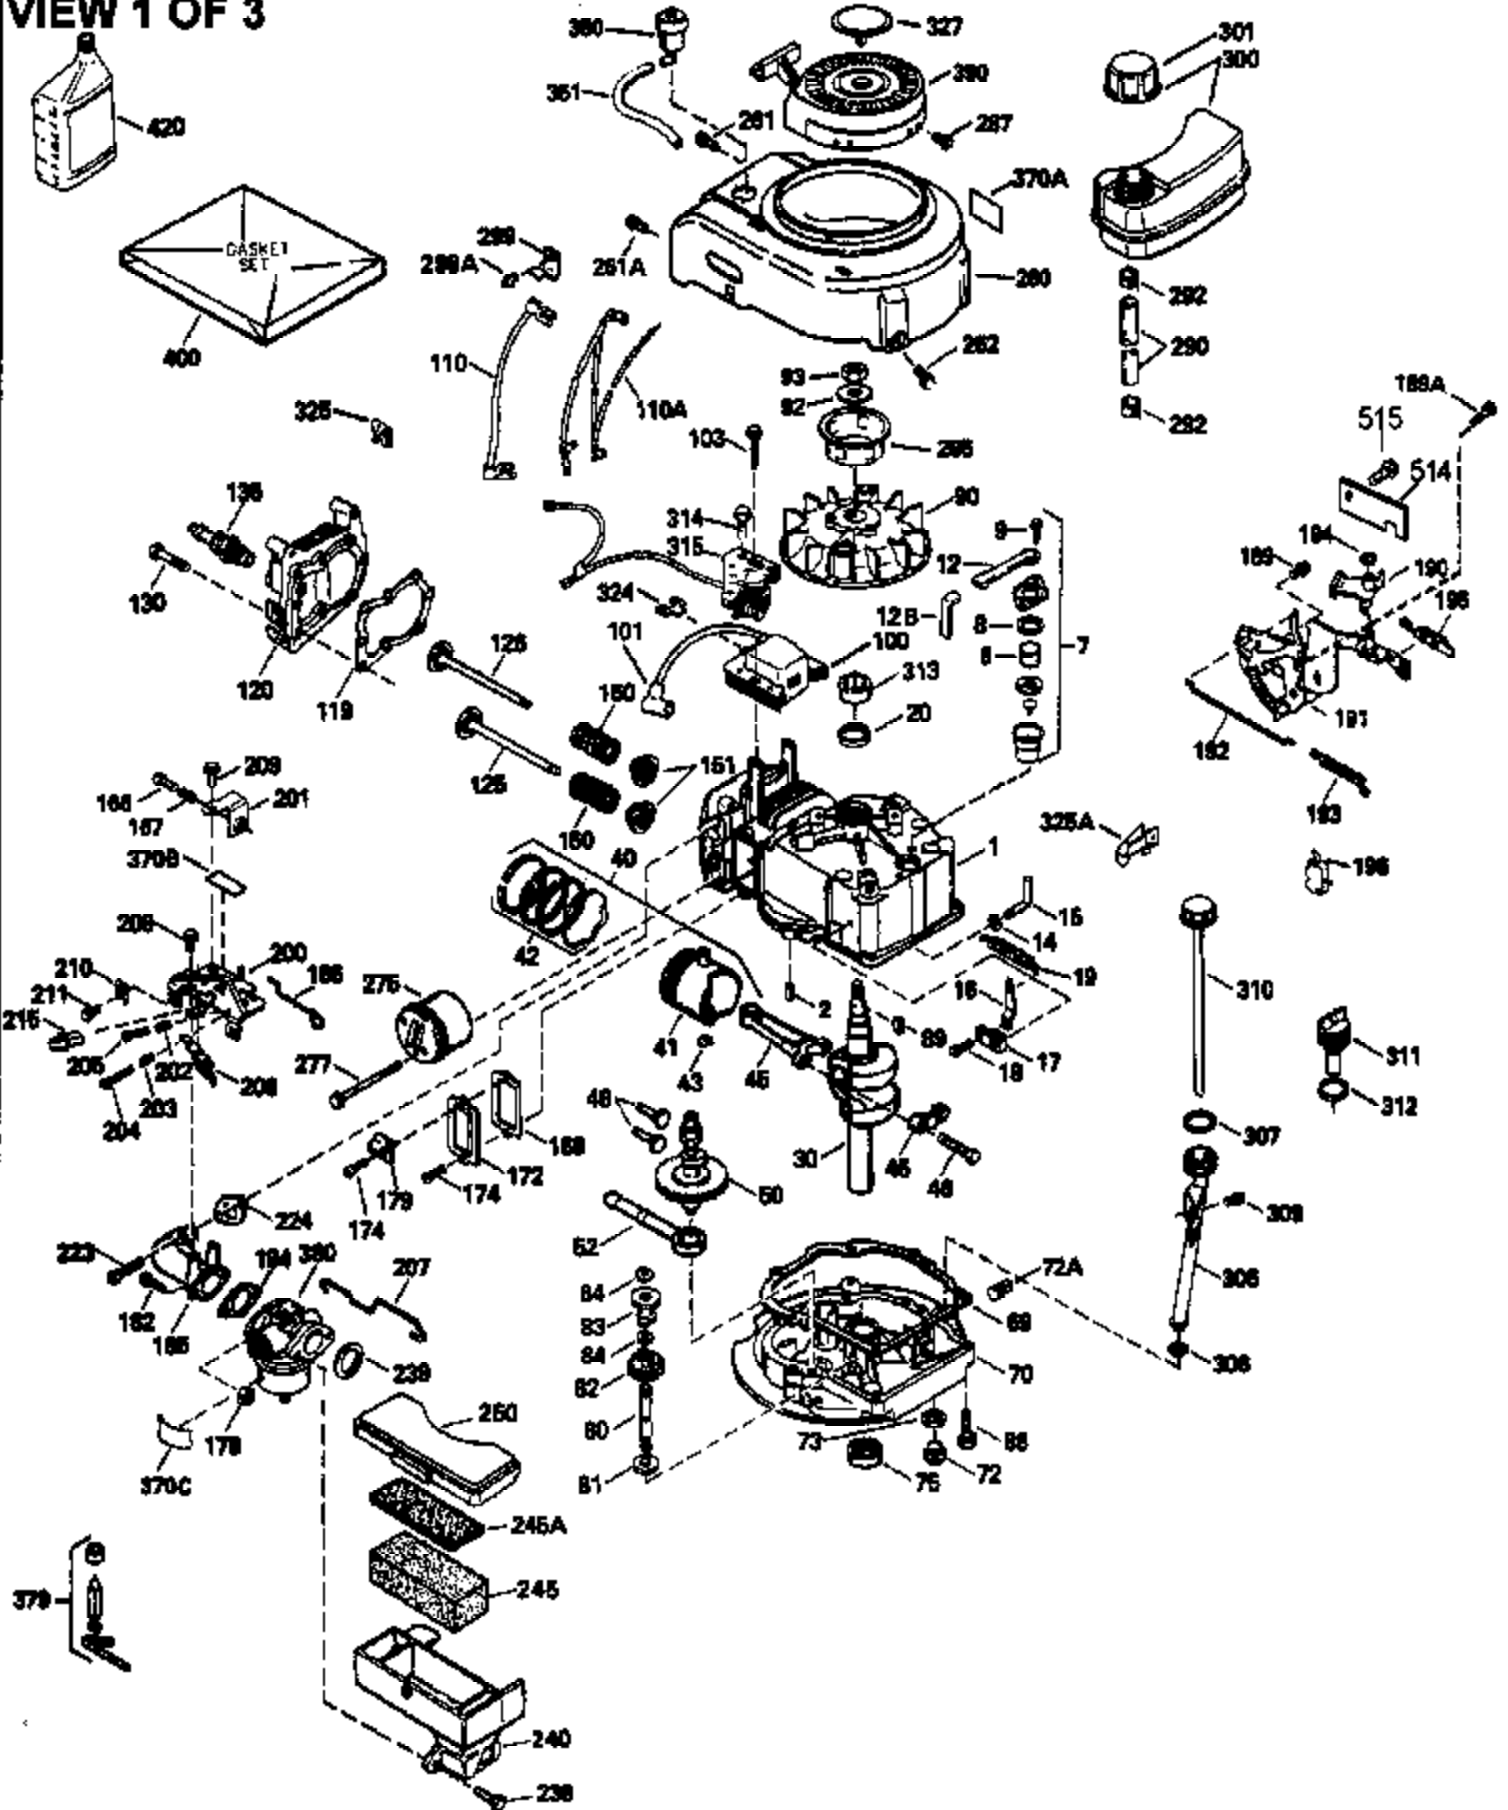

## Engine Parts List #1

Ref #	Part Number	Qty	Description
	RPMHigh		3000 to 3300
	RPMLow		2000 to 2300
1	36265	1	Cylinder (Incl. 2 & 20)
2	26727	2	Dowel Pin
6	33734	1	Breather Element
7	34214A	1	Breather Ass'y. (Incl. 6,8,9 & 12)
8	33735	1	* Breather Gasket
9	30200	2	Screw, 10-24 x 9/16"
12	33886	1	Breather Tube
14	28277	1	Washer
15	30589	1	Governor Rod (Incl. 14)
16	31383A	1	Governor Lever
17	31335	1	Governor Lever Clamp
18	650548	1	Screw, 8-32 x 5/16"
19	31361	1	Extension Spring
20	32600	1	Oil Seal
30	34570A	1	Crankshaft
40	36073	1	Piston, Pin & Ring Set (Std.)
40	36074	1	Piston, Pin & Ring Set (.010" OS)
40	36075	1	Piston, Pin & Ring Set (.020" OS)
41	36070	1	Piston & Pin Ass'y. (Std.) (Incl. 43)
41	36071	1	Piston & Pin Ass'y. (.010" OS) (Incl. 43)
41	36072	1	Piston & Pin Ass'y. (.020" OS) (Incl. 43)
42	36076	1	Ring Set (Std.)
42	36077	1	Ring Set (.010" OS)
42	36078	1	Ring Set (.020" OS)
43	20381	2	Piston Pin Retaining Ring
45	32875	1	Connecting Rod Ass'y. (Incl. 46)
46	32610A	2	Connecting Rod Bolt
48	27241	2	Valve Lifter
50	35992	1	Camshaft (MCR)
52	29914	1	Oil Pump Ass'y.
69	35261	1	* Mounting Flange Gasket
70	34311D	1	Mounting Flange (Incl. 72 thru 83)
72	36083	1	Oil Drain Plug
72A	9556	1	Oil Drain Plug
75	27897	1	Oil Seal
80	30574A	1	Governor Shaft
81	30590A	1	Washer
82	30591	1	Governor Gear Ass'y. (Incl. 81)
83	30588A	1	Governor Spool
86	650488	6	Screw, 1/4-20 x 1-1/4"
89	611004	1	Flywheel Key
90	611112	1	Flywheel
92	650815	1	Belleville Washer
93	650816	1	Flywheel Nut
100	34443A	1	Solid State Ignition
101	610118	1	Spark Plug Cover
103	650814	2	Screw, Torx T-15, 10-24 x 1"
110	36230	1	Ground Wire
119	33554A	1	* Cylinder Head Gasket
120	34342	1	Cylinder Head
125	29313C	1	Exhaust Valve (Std.) (Incl. 151)
125	29315C	1	Exhaust Valve (1/32" OS) (Incl. 151)
126	29314B	1	Intake Valve (Std.) (Incl. 151)
126	29315C	1	Intake Valve (1/32" OS) (Incl. 151)
130	6021A	8	Screw, 5/16-18 x 1-1/2"
135	35395	1	Resistor Spark Plug (RJ19LM)