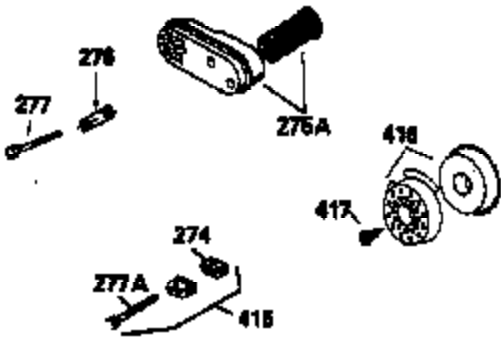

ILLUSTRATION SHOWS TYPICAL PARTS ONLY. ORDER BY PART NUMBER. PARTS NOT LISTED ARE SUPPLIED BY OEM.

VIEW 3 OF 3

Ref #	Part Number	Qty	Description
	RPMHigh		3000 to 3300
	RPMLow		2000 to 2300
19	31361	1	Extension Spring
69	35261	1	* Mounting Flange Gasket
92	650815	1	Belleville Washer
182	6201	2	Screw, 1/4-28 x 7/8"
185	31384A	1	Intake Pipe (Incl. 224)
186	34337	1	Governor Link
223	650451	2	Screw, 1/4-20 x 1"
238	650806	2	Screw, 10-32 x 5/8"
245	34340	1	Air Cleaner Filter
250	34341B	1	Air Cleaner Cover
276	33753	1	Locking Plate
277	650795	2	Screw, 1/4-20 x 2-1/4"
370A	36260	1	Primer Decal