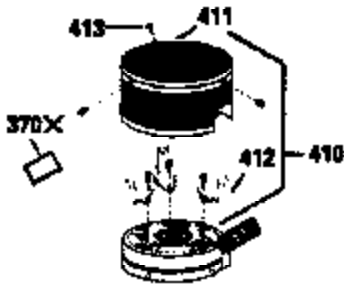

ILLUSTRATION SHOWS TYPICAL PARTS ONLY. ORDER BY PART NUMBER. PARTS NOT LISTED ARE SUPPLIED BY OEM.

VIEW 3 OF 3

Ref #	Part Number	Qty	Description
	RPMHigh		3000 to 3300
	RPMLow		2000 to 2300
19	31361	1	Extension Spring
69	35261	1	* Mounting Flange Gasket
92	650815	1	Belleville Washer
182	6201	2	Screw, 1/4-28 x 7/8"
185	31384A	1	Intake Pipe (Incl. 224)
186	34337	1	Governor Link
223	650451	2	Screw, 1/4-20 x 1"
238	650806	2	Screw, 10-32 x 5/8"
245	34340	1	Air Cleaner Filter
250	34341B	1	Air Cleaner Cover
276	33753	1	Locking Plate
277	650795	2	Screw, 1/4-20 x 2-1/4"
370A	36260	1	Primer Decal