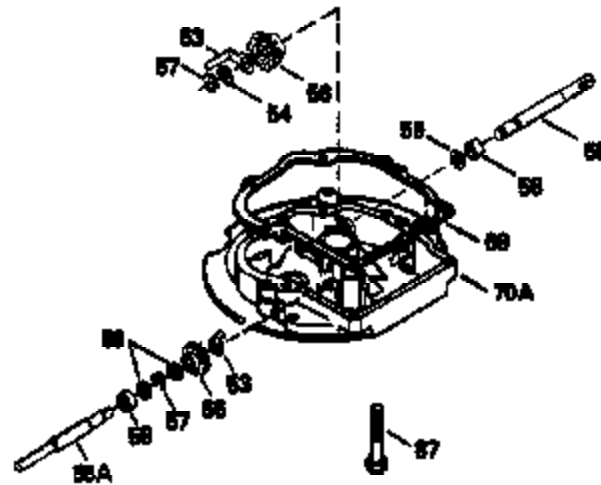

ILLUSTRATION SHOWS TYPICAL PARTS ONLY. ORDER BY PART NUMBER. PARTS NOT LISTED ARE SUPPLIED BY OEM.

VIEW 3 OF 3

Ref #	Part Number	Qty	Description
	RPMHigh		3000 to 3300
	RPMLow		2000 to 2300
19	31361	1	Extension Spring
69	35261	1	* Mounting Flange Gasket
92	650815	1	Belleville Washer
182	6201	2	Screw, 1/4-28 x 7/8"
185	31384A	1	Intake Pipe (Incl. 224)
186	34337	1	Governor Link
223	650451	2	Screw, 1/4-20 x 1"
238	650806	2	Screw, 10-32 x 5/8"
245	34340	1	Air Cleaner Filter
250	34341B	1	Air Cleaner Cover
276	33753	1	Locking Plate
277	650795	2	Screw, 1/4-20 x 2-1/4"
370A	550223	1	Name Decal