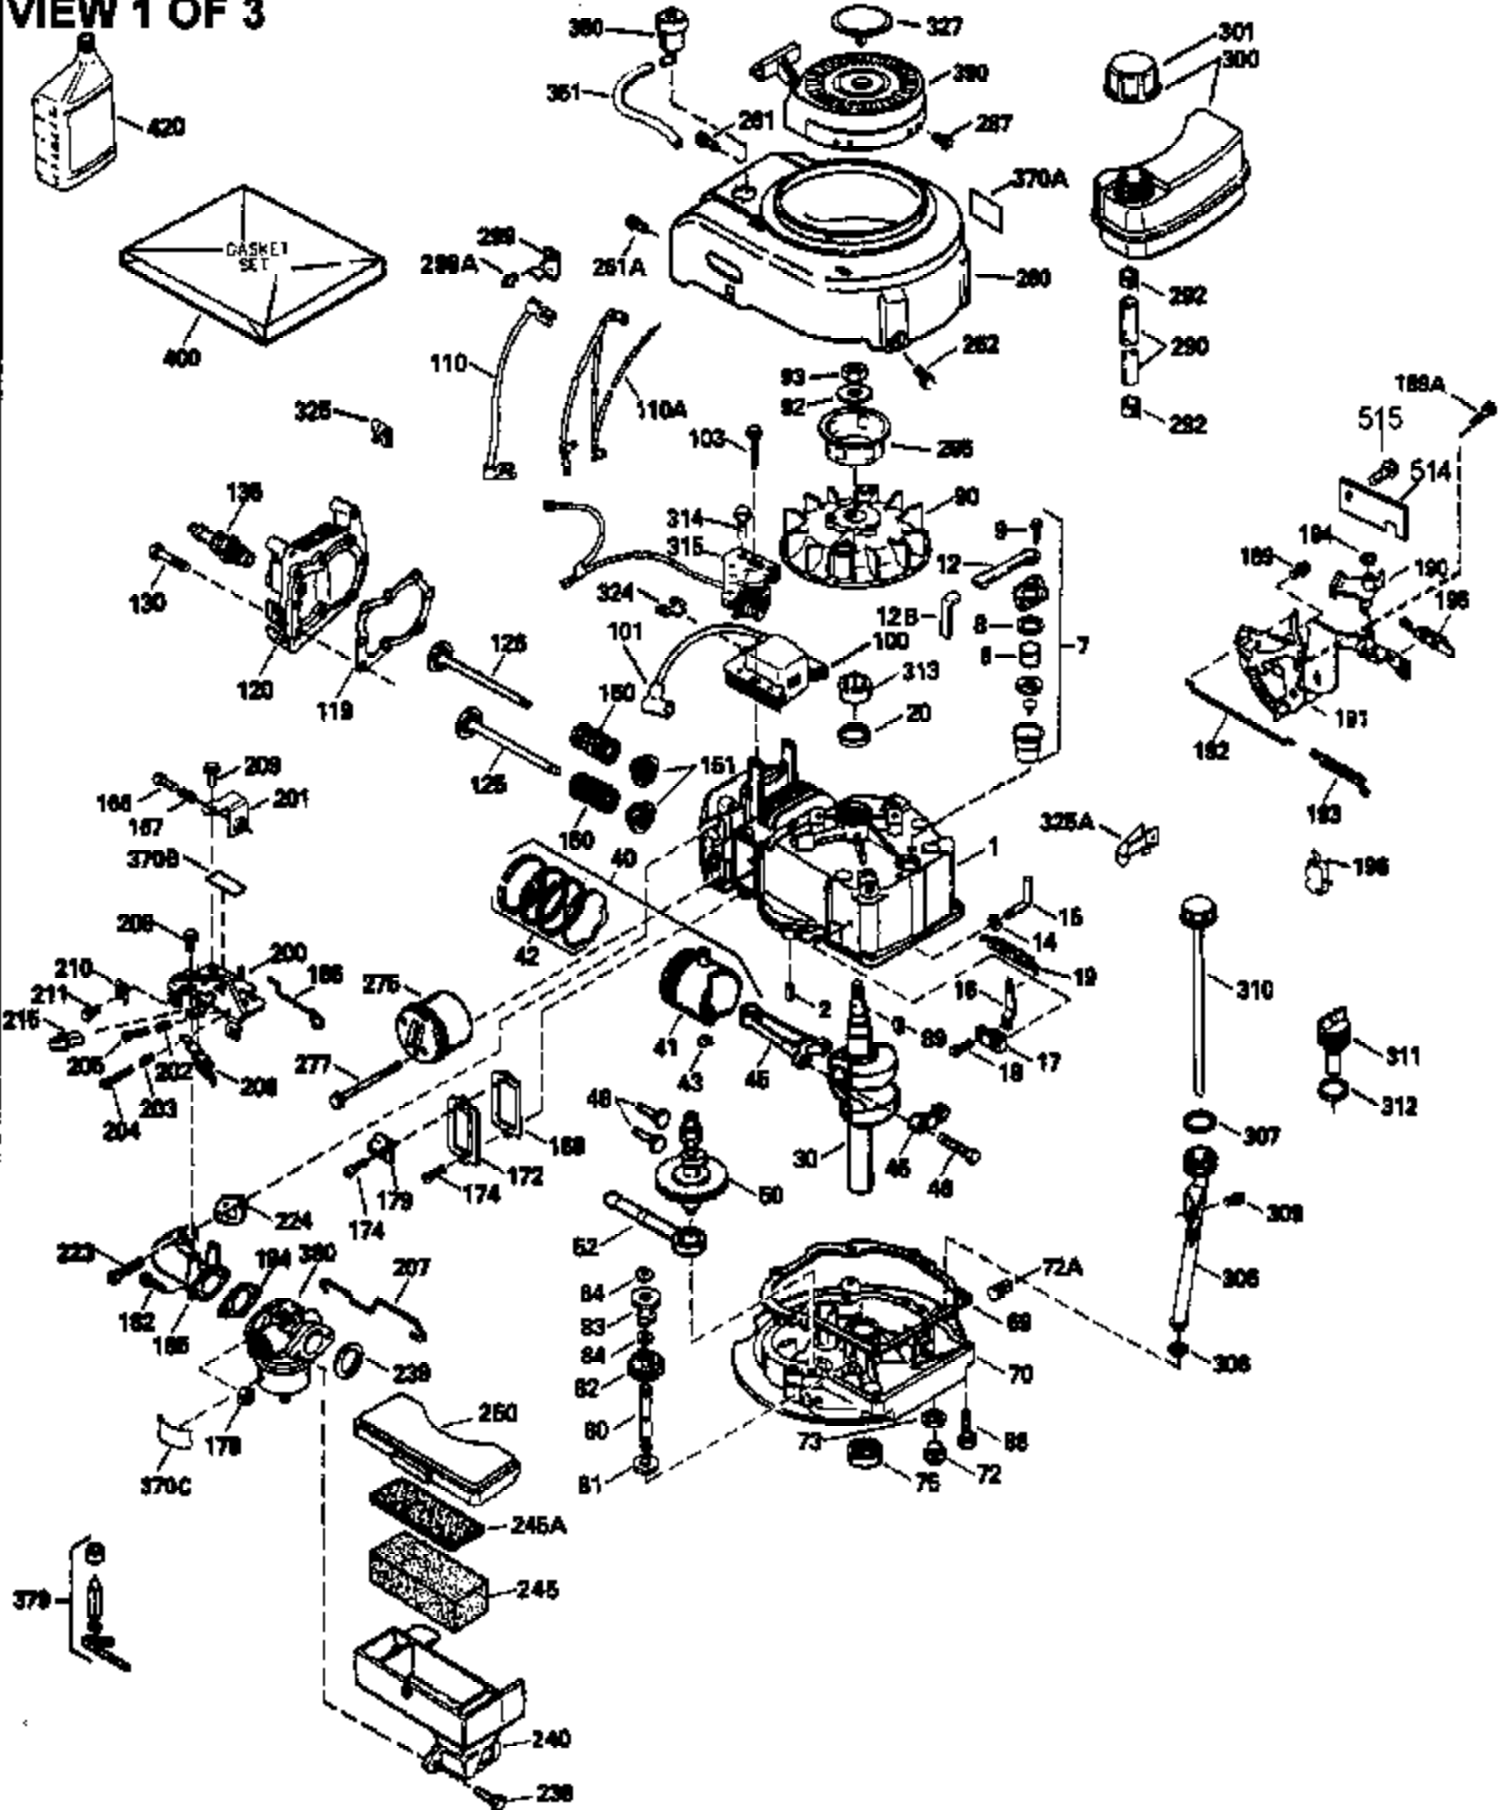

## Engine Parts List #1

Ref #	Part Number	Qty	Description
	RPMHigh		3000 to 3300
	RPMLow		2000 to 2300
1	33968B	1	Cylinder (Incl. 2 & 20)
2	26727	2	Dowel Pin
6	33734	1	Breather Element
7	34214A	1	Breather Ass'y. (Incl. 6, 8, 9 & 12)
8	33735	1	* Breather Gasket
9	30200	2	Screw, 10-24 x 9/16"
12	33886	1	Breather Tube
14	28277	1	Washer
15	30589	1	Governor Rod (Incl. 14)
16	31383A	1	Governor Lever
17	31335	1	Governor Lever Clamp
18	650548	1	Screw, 8-32 x 5/16"
19	31361	1	Extension Spring
20	32600	1	Oil Seal
30	34570A	1	Crankshaft
40	34535	1	Piston, Pin & Ring Set (Std.)
40	34536	1	Piston, Pin & Ring Set (.010" OS)
40	34537	1	Piston, Pin & Ring Set (.020" OS)
41	33562B	1	Piston & Pin Ass'y. (Std.) (Incl. 43)
41	33563B	1	Piston & Pin Ass'y. (.010" OS) (Incl. 43)
41	33564B	1	Piston & Pin Ass'y. (.020" OS) (Incl. 43)
42	33567	1	Ring Set (Std.)
42	33568	1	Ring Set (.010" OS)
42	33569	1	Ring Set (.020" OS)
43	20381	2	Piston Pin Retaining Ring
45	32875	1	Connecting Rod Ass'y. (Incl. 46)
46	32610A	2	Connecting Rod Bolt
48	27241	2	Valve Lifter
50	33553	1	Camshaft (MCR)
52	29914	1	Oil Pump Ass'y.
69	35261	1	* Mounting Flange Gasket
70	34311D	1	Mounting Flange (Incl. 72, 75 & 80)
72A	9556	1	Oil Drain Plug
72	36083	1	Oil Drain Plug
75	27897	1	Oil Seal
80	30574A	1	Governor Shaft
81	30590A	1	Washer
82	30591	1	Governor Gear Ass'y. (Incl. 81)
83	30588A	1	Governor Spool
84	29193	2	Retaining Ring
86	650488	6	Screw, 1/4-20 x 1-1/4"
89	611004	1	Flywheel Key
90	611112	1	Flywheel
92	650815	1	Belleville Washer
93	650816	1	Flywheel Nut
100	34443A	1	Solid State Ignition
101	610118	1	Spark Plug Cover
103	650814	2	Screw, Torx T-15, 10-24 x 1"
110	36230	1	Ground Wire
119	33554A	1	* Cylinder Head Gasket
120	34342	1	Cylinder Head
125	29313C	1	Exhaust Valve (Std.) (Incl. 151)
125	29315C	1	Exhaust Valve (1/32" OS) (Incl. 151)
126	29314B	1	Intake Valve (Std.) (Incl. 151)
126	29315C	1	Intake Valve (1/32" OS) (Incl. 151)
130	6021A	8	Screw, 5/16-18 x 1-1/2"