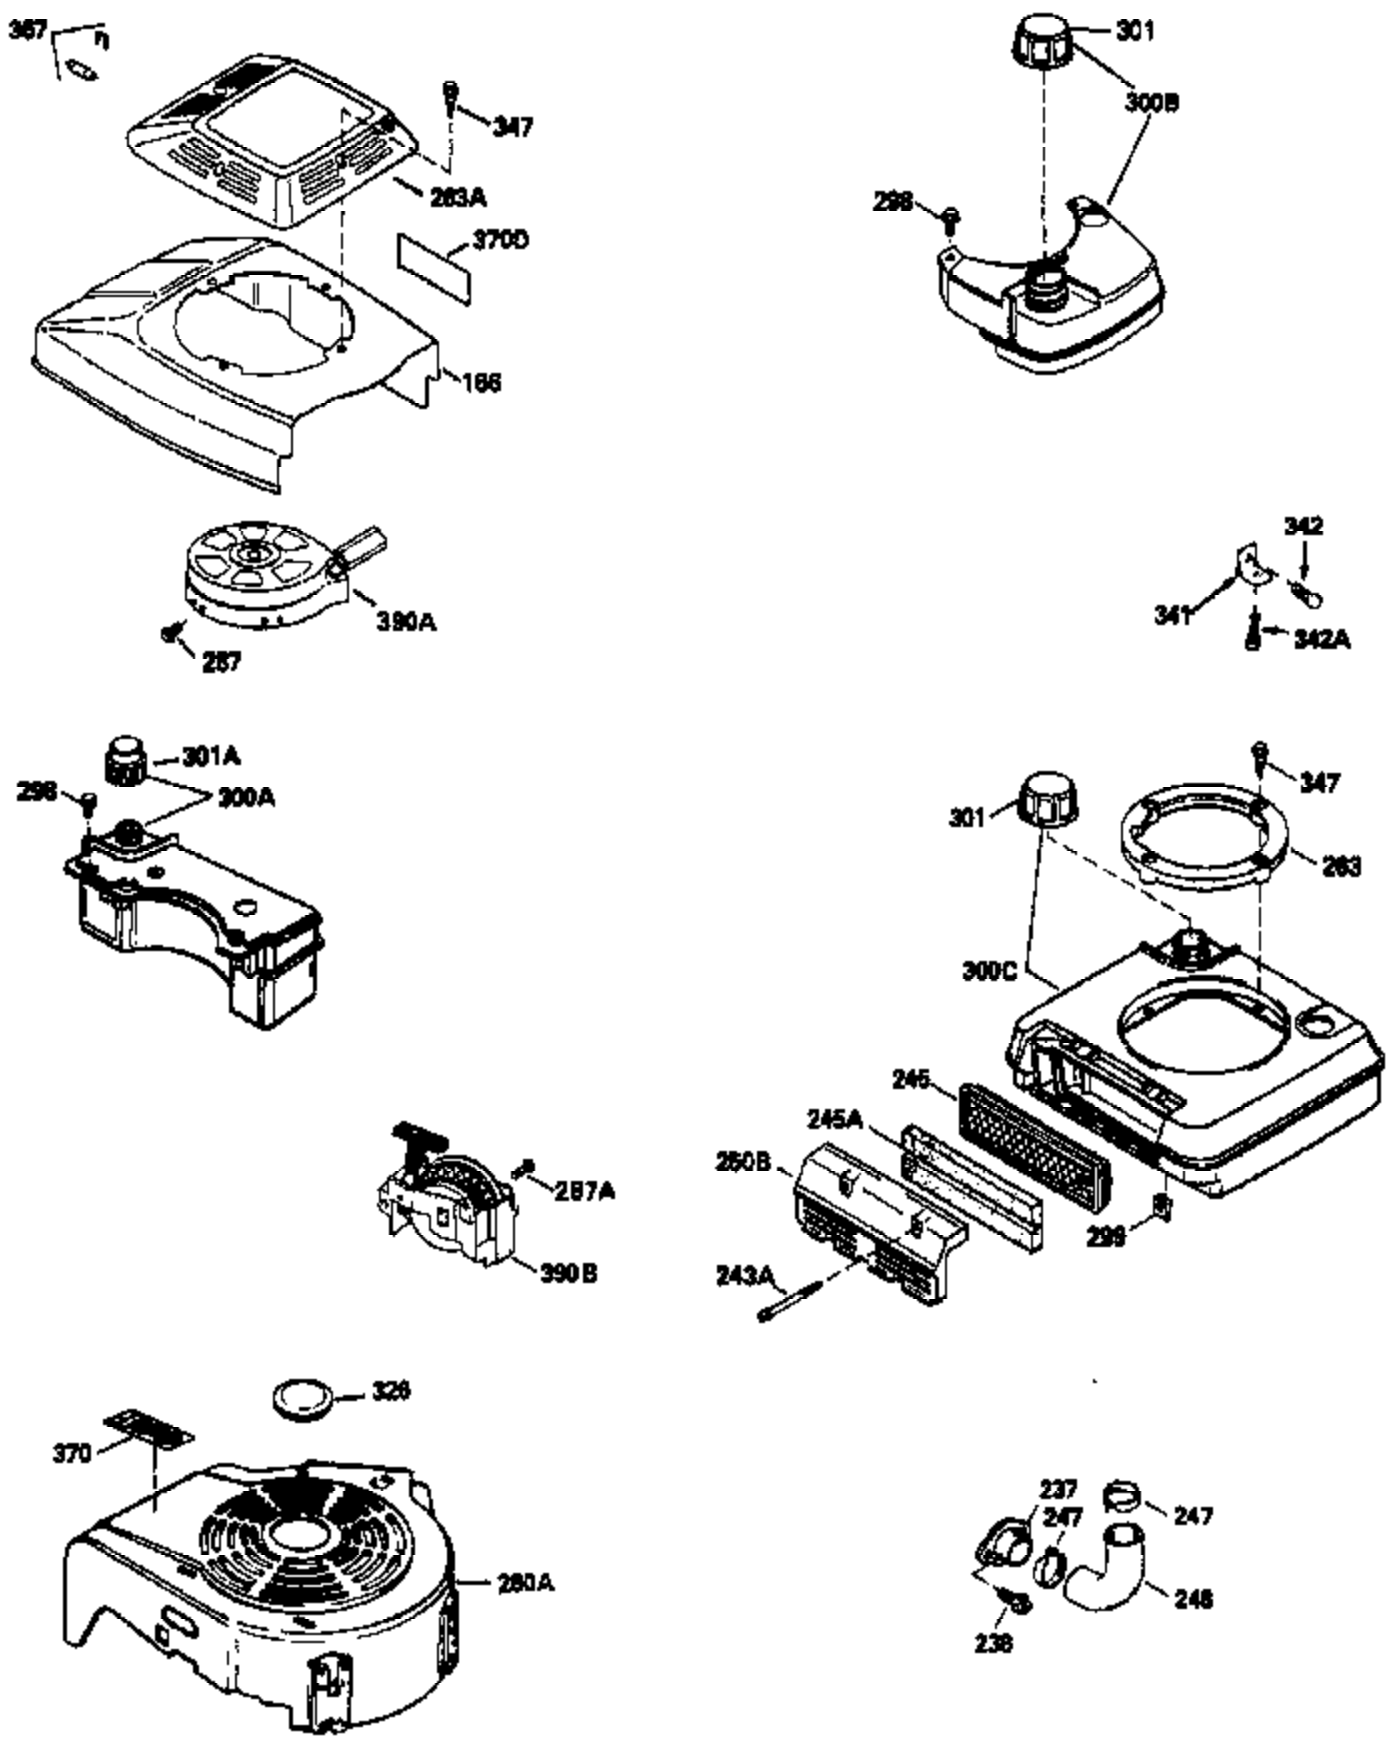

ILLUSTRATION SHOWS TYPICAL PARTS ONLY. ORDER BY PART NUMBER. PARTS NOT LISTED ARE SUPPLIED BY OEM.
VIEW 2 OF 3

Ref #	Part Number	Qty	Description
	RPMHigh		3000 to 3300
	RPMLow		2000 to 2300
92	650815	1	Belleville Washer
238	650806	2	Screw, 10-32 x 5/8"
245	34340	1	Air Cleaner Filter
287	650884	2	Screw, 8-32 x 1/2"
298	28763	3	Screw, 10-32 x 35/64"
301	33032	1	Fuel Cap
370A	550223	1	Name Decal
370	34346	1	Lubrication Decal
390	590688	1	Rewind Starter