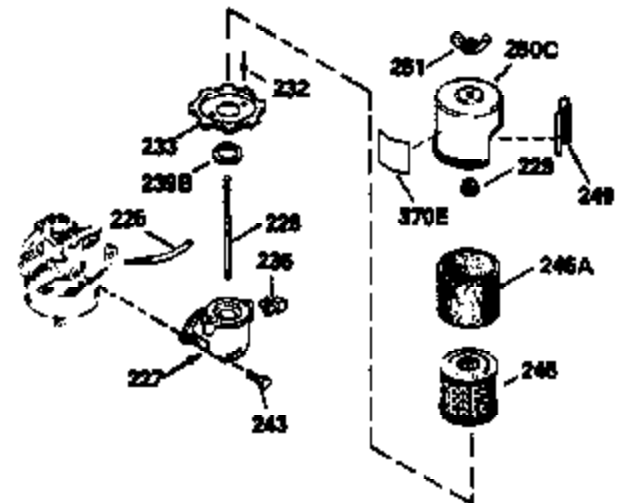

ILLUSTRATION SHOWS TYPICAL PARTS ONLY. ORDER BY PART NUMBER. PARTS NOT LISTED ARE SUPPLIED BY OEM.

VIEW 3 OF 3

Ref #	Part Number	Qty	Description
	RPMHigh		3000 to 3300
	RPMLow		2000 to 2300
19	31361	1	Extension Spring
69	35261	1	* Mounting Flange Gasket
92	650815	1	Belleville Washer
182	6201	2	Screw, 1/4-28 x 7/8"
185	31384A	1	Intake Pipe (Incl. 224)
186	34337	1	Governor Link
223	650451	2	Screw, 1/4-20 x 1"
238	650806	2	Screw, 10-32 x 5/8"
245	34340	1	Air Cleaner Filter
250	34341B	1	Air Cleaner Cover
276	33753	1	Locking Plate
277	650795	2	Screw, 1/4-20 x 2-1/4"
370A	550223	1	Name Decal