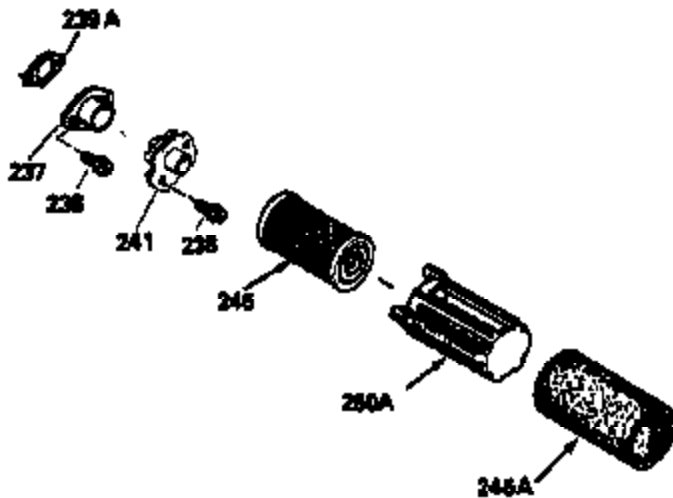

ILLUSTRATION SHOWS TYPICAL PARTS ONLY. ORDER BY PART NUMBER. PARTS NOT LISTED ARE SUPPLIED BY OEM.

VIEW 3 OF 3

Ref #	Part Number	Qty	Description
	RPMHigh		3000 to 3300
	RPMLow		2000 to 2300
19	31361	1	Extension Spring
69	35261	1	* Mounting Flange Gasket
92	650815	1	Belleville Washer
182	6201	2	Screw, 1/4-28 x 7/8"
185	31384A	1	Intake Pipe (Incl. 224)
186	34337	1	Governor Link
223	650451	2	Screw, 1/4-20 x 1"
238	650806	2	Screw, 10-32 x 5/8"
245	34340	1	Air Cleaner Filter
250	34341B	1	Air Cleaner Cover
276	33753	1	Locking Plate
277	650795	2	Screw, 1/4-20 x 2-1/4"
370A	550223	1	Name Decal