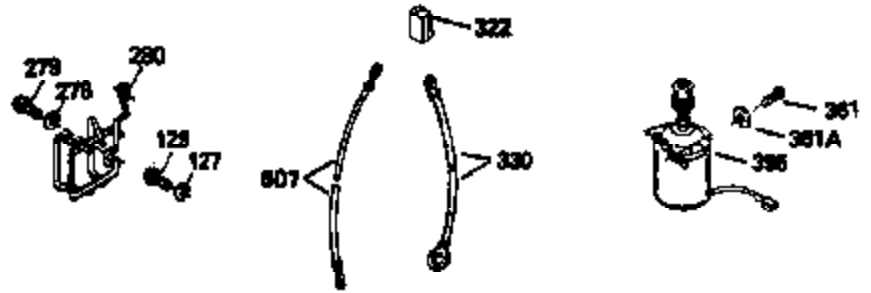

ILLUSTRATION SHOWS TYPICAL PARTS ONLY. ORDER BY PART NUMBER. PARTS NOT LISTED ARE SUPPLIED BY OEM.

VIEW 3 OF 3

Ref #	Part Number	Qty	Description
	RPMHigh		3000 to 3300
	RPMLow		2000 to 2300
19	31361	1	Extension Spring
69	35261	1	* Mounting Flange Gasket
92	650815	1	Belleville Washer
182	6201	2	Screw, 1/4-28 x 7/8"
185	31384A	1	Intake Pipe (Incl. 224)
186	34337	1	Governor Link
223	650451	2	Screw, 1/4-20 x 1"
238	650806	2	Screw, 10-32 x 5/8"
245	34340	1	Air Cleaner Filter
250	34341B	1	Air Cleaner Cover
276	33753	1	Locking Plate
277	650795	2	Screw, 1/4-20 x 2-1/4"
370A	550223	1	Name Decal