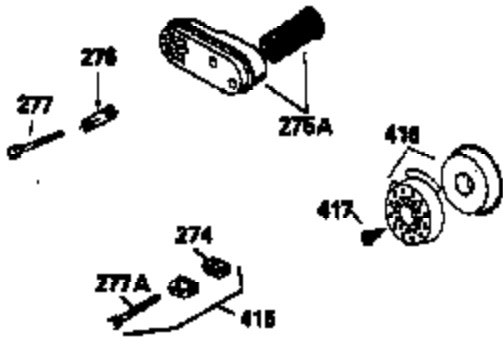

ILLUSTRATION SHOWS TYPICAL PARTS ONLY. ORDER BY PART NUMBER. PARTS NOT LISTED ARE SUPPLIED BY OEM.

VIEW 3 OF 3

Ref #	Part Number	Qty	Description
	RPMHigh		3000 to 3300
	RPMLow		2000 to 2300
19	31361	1	Extension Spring
69	35261	1	* Mounting Flange Gasket
92	650815	1	Belleville Washer
182	6201	2	Screw, 1/4-28 x 7/8"
185	31384A	1	Intake Pipe (Incl. 224)
186	34337	1	Governor Link
223	650451	2	Screw, 1/4-20 x 1"
238	650806	2	Screw, 10-32 x 5/8"
245	34340	1	Air Cleaner Filter
250	34341B	1	Air Cleaner Cover
276	33753	1	Locking Plate
277	650795	2	Screw, 1/4-20 x 2-1/4"
370A	550223	1	Name Decal