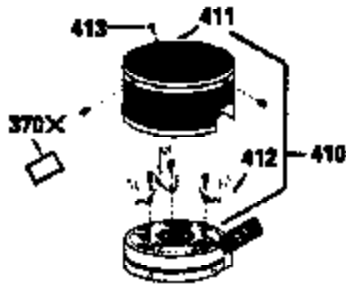

ILLUSTRATION SHOWS TYPICAL PARTS ONLY. ORDER BY PART NUMBER. PARTS NOT LISTED ARE SUPPLIED BY OEM.

VIEW 3 OF 3

Ref #	Part Number	Qty	Description
	RPMHigh		3000 to 3300
	RPMLow		2000 to 2300
19	31361	1	Extension Spring
69	35261	1	* Mounting Flange Gasket
92	650815	1	Belleville Washer
182	6201	2	Screw, 1/4-28 x 7/8"
185	31384A	1	Intake Pipe (Incl. 224)
186	34337	1	Governor Link
223	650451	2	Screw, 1/4-20 x 1"
238	650806	2	Screw, 10-32 x 5/8"
245	34340	1	Air Cleaner Filter
250	34341B	1	Air Cleaner Cover
276	33753	1	Locking Plate
277	650795	2	Screw, 1/4-20 x 2-1/4"
370A	550223	1	Name Decal