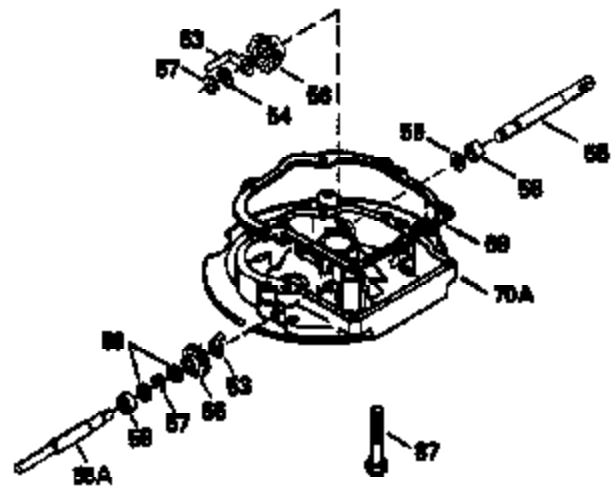

ILLUSTRATION SHOWS TYPICAL PARTS ONLY. ORDER BY PART NUMBER. PARTS NOT LISTED ARE SUPPLIED BY OEM.

**VIEW 2 OF 3**

Ref #	Part Number	Qty	Description
	RPMHigh		3100 to 3400
	RPMLow		2000 to 2300
92	650815	1	Belleville Washer
238	650806	2	Screw, 10-32 x 5/8"
245	34340	1	Air Cleaner Filter
287	650926	2	Screw, 8-32 x 21/64"
298	28763	3	Screw, 10-32 x 35/64"
301	33032	1	Fuel Cap
370	36261	1	Instruction Decal
370A	36260	1	Primer Decal
390	590688	1	Rewind Starter

ILLUSTRATION SHOWS TYPICAL PARTS ONLY. ORDER BY PART NUMBER. PARTS NOT LISTED ARE SUPPLIED BY OEM.

VIEW 3 OF 3

Ref #	Part Number	Qty	Description
	RPMHigh		3100 to 3400
	RPMLow		2000 to 2300
19	31361	1	Extension Spring
69	35261	1	* Mounting Flange Gasket
92	650815	1	Belleville Washer
182	6201	2	Screw, 1/4-28 x 7/8"
185	31384A	1	Intake Pipe (Incl. 224)
186	34337	1	Governor Link
223	650451	2	Screw, 1/4-20 x 1"
238	650806	2	Screw, 10-32 x 5/8"
245	34340	1	Air Cleaner Filter
250	34341B	1	Air Cleaner Cover
276	33753	1	Locking Plate
277	650795	2	Screw, 1/4-20 x 2-1/4"
370A	36260	1	Primer Decal