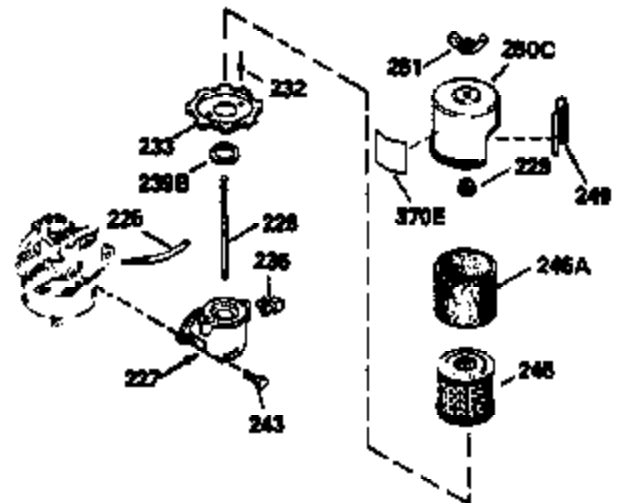

ILLUSTRATION SHOWS TYPICAL PARTS ONLY. ORDER BY PART NUMBER. PARTS NOT LISTED ARE SUPPLIED BY OEM.

**VIEW 2 OF 3**

Ref #	Part Number	Qty	Description
	RPMHigh		3100 to 3400
	RPMLow		2000 to 2300
92	650815	1	Belleville Washer
238	650806	2	Screw, 10-32 x 5/8"
245	34340	1	Air Cleaner Filter
287	650926	2	Screw, 8-32 x 21/64"
298	28763	3	Screw, 10-32 x 35/64"
301	33032	1	Fuel Cap
370	36261	1	Instruction Decal
370A	36260	1	Primer Decal
390	590688	1	Rewind Starter

ILLUSTRATION SHOWS TYPICAL PARTS ONLY. ORDER BY PART NUMBER. PARTS NOT LISTED ARE SUPPLIED BY OEM.

VIEW 3 OF 3

Ref #	Part Number	Qty	Description
	RPMHigh		3100 to 3400
	RPMLow		2000 to 2300
19	31361	1	Extension Spring
69	35261	1	* Mounting Flange Gasket
92	650815	1	Belleville Washer
182	6201	2	Screw, 1/4-28 x 7/8"
185	31384A	1	Intake Pipe (Incl. 224)
186	34337	1	Governor Link
223	650451	2	Screw, 1/4-20 x 1"
238	650806	2	Screw, 10-32 x 5/8"
245	34340	1	Air Cleaner Filter
250	34341B	1	Air Cleaner Cover
276	33753	1	Locking Plate
277	650795	2	Screw, 1/4-20 x 2-1/4"
370A	36260	1	Primer Decal