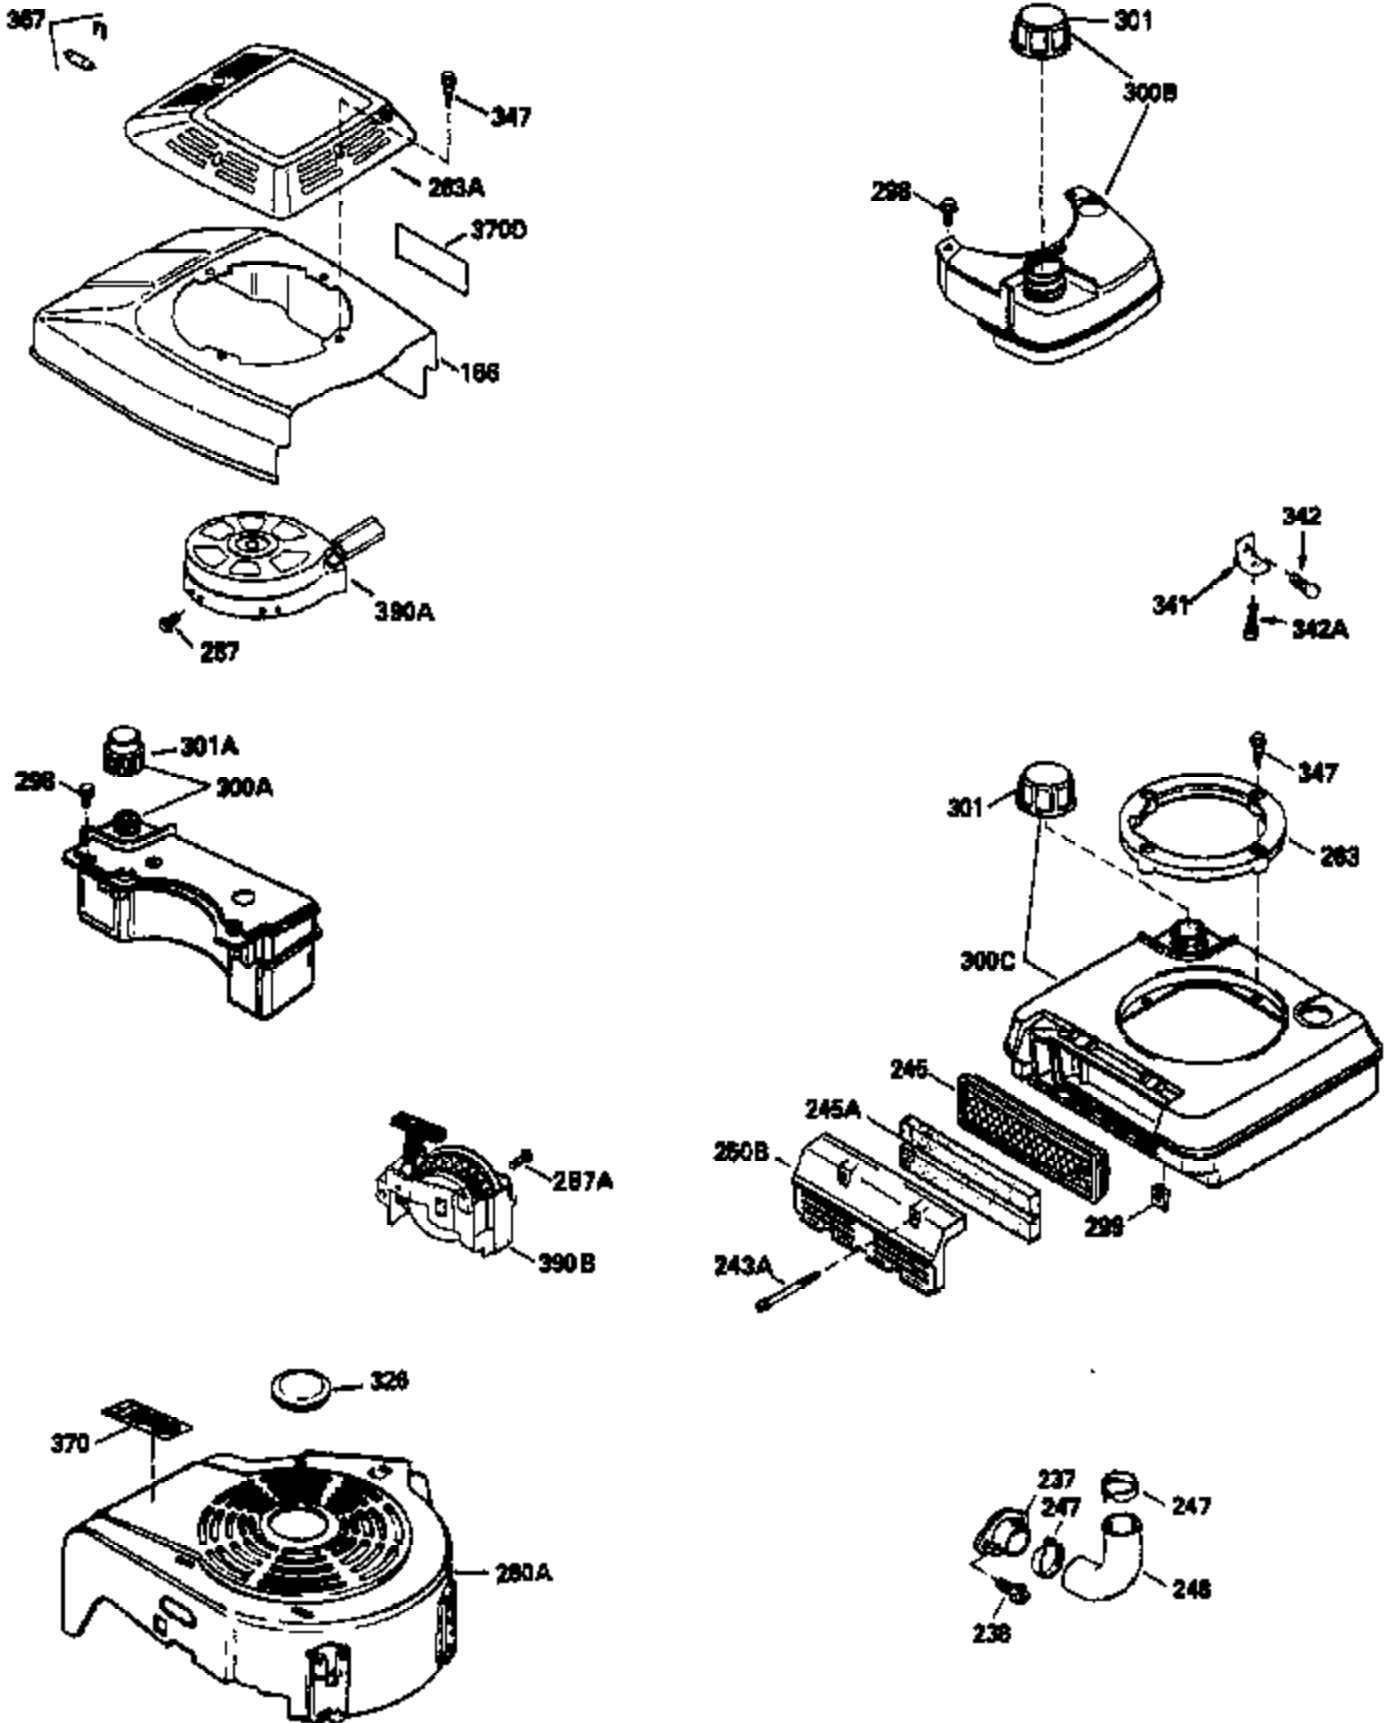

ILLUSTRATION SHOWS TYPICAL PARTS ONLY. ORDER BY PART NUMBER. PARTS NOT LISTED ARE SUPPLIED BY OEM.

VIEW 2 OF 3

Ref #	Part Number	Qty	Description
	RPMHigh		3100 to 3400
	RPMLow		2000 to 2300
92	650815	1	Belleville Washer
238	650806	2	Screw, 10-32 x 5/8"
245	34340	1	Air Cleaner Filter
287	650926	2	Screw, 8-32 x 21/64"
298	28763	3	Screw, 10-32 x 35/64"
301	33032	1	Fuel Cap
370	36261	1	Instruction Decal
370A	36260	1	Primer Decal
390	590688	1	Rewind Starter