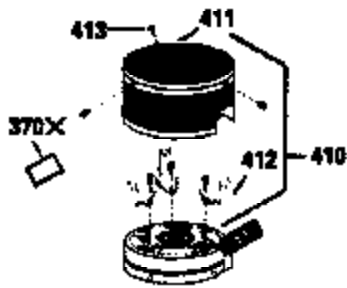

ILLUSTRATION SHOWS TYPICAL PARTS ONLY. ORDER BY PART NUMBER. PARTS NOT LISTED ARE SUPPLIED BY OEM.

VIEW 3 OF 3

Ref #	Part Number	Qty	Description
	RPMHigh		3100 to 3400
	RPMLow		2000 to 2300
19	31361	1	Extension Spring
69	35261	1	* Mounting Flange Gasket
92	650815	1	Belleville Washer
182	6201	2	Screw, 1/4-28 x 7/8"
185	31384A	1	Intake Pipe (Incl. 224)
186	34337	1	Governor Link
223	650451	2	Screw, 1/4-20 x 1"
238	650806	2	Screw, 10-32 x 5/8"
245	34340	1	Air Cleaner Filter
250	34341B	1	Air Cleaner Cover
276	33753	1	Locking Plate
277	650795	2	Screw, 1/4-20 x 2-1/4"
370A	36260	1	Primer Decal