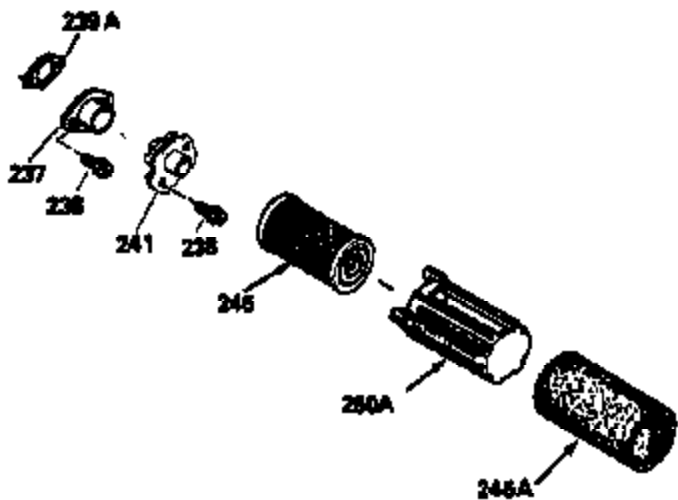

ILLUSTRATION SHOWS TYPICAL PARTS ONLY. ORDER BY PART NUMBER. PARTS NOT LISTED ARE SUPPLIED BY OEM.

**VIEW 2 OF 3**

Ref #	Part Number	Qty	Description
	RPMHigh		3100 to 3400
	RPMLow		2000 to 2300
92	650815	1	Belleville Washer
238	650806	2	Screw, 10-32 x 5/8"
245	34340	1	Air Cleaner Filter
287	650926	2	Screw, 8-32 x 21/64"
298	28763	3	Screw, 10-32 x 35/64"
301	33032	1	Fuel Cap
370	36261	1	Instruction Decal
370A	36260	1	Primer Decal
390	590688	1	Rewind Starter

ILLUSTRATION SHOWS TYPICAL PARTS ONLY. ORDER BY PART NUMBER. PARTS NOT LISTED ARE SUPPLIED BY OEM.

VIEW 3 OF 3

Ref #	Part Number	Qty	Description
	RPMHigh		3100 to 3400
	RPMLow		2000 to 2300
19	31361	1	Extension Spring
69	35261	1	* Mounting Flange Gasket
92	650815	1	Belleville Washer
182	6201	2	Screw, 1/4-28 x 7/8"
185	31384A	1	Intake Pipe (Incl. 224)
186	34337	1	Governor Link
223	650451	2	Screw, 1/4-20 x 1"
238	650806	2	Screw, 10-32 x 5/8"
245	34340	1	Air Cleaner Filter
250	34341B	1	Air Cleaner Cover
276	33753	1	Locking Plate
277	650795	2	Screw, 1/4-20 x 2-1/4"
370A	36260	1	Primer Decal