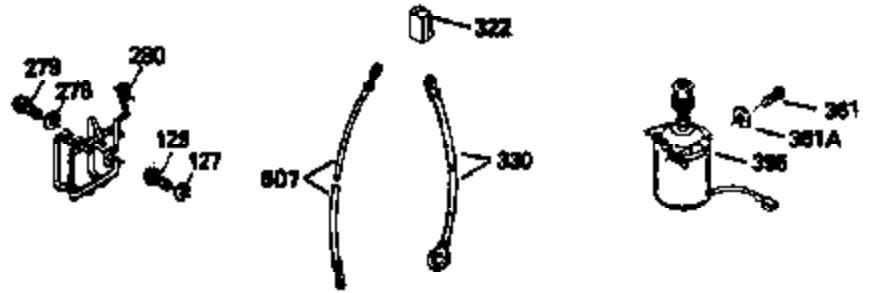

ILLUSTRATION SHOWS TYPICAL PARTS ONLY. ORDER BY PART NUMBER. PARTS NOT LISTED ARE SUPPLIED BY OEM.

VIEW 3 OF 3

Ref #	Part Number	Qty	Description
	RPMHigh		3100 to 3400
	RPMLow		2000 to 2300
19	31361	1	Extension Spring
69	35261	1	* Mounting Flange Gasket
92	650815	1	Belleville Washer
182	6201	2	Screw, 1/4-28 x 7/8"
185	31384A	1	Intake Pipe (Incl. 224)
186	34337	1	Governor Link
223	650451	2	Screw, 1/4-20 x 1"
238	650806	2	Screw, 10-32 x 5/8"
245	34340	1	Air Cleaner Filter
250	34341B	1	Air Cleaner Cover
276	33753	1	Locking Plate
277	650795	2	Screw, 1/4-20 x 2-1/4"
370A	36260	1	Primer Decal