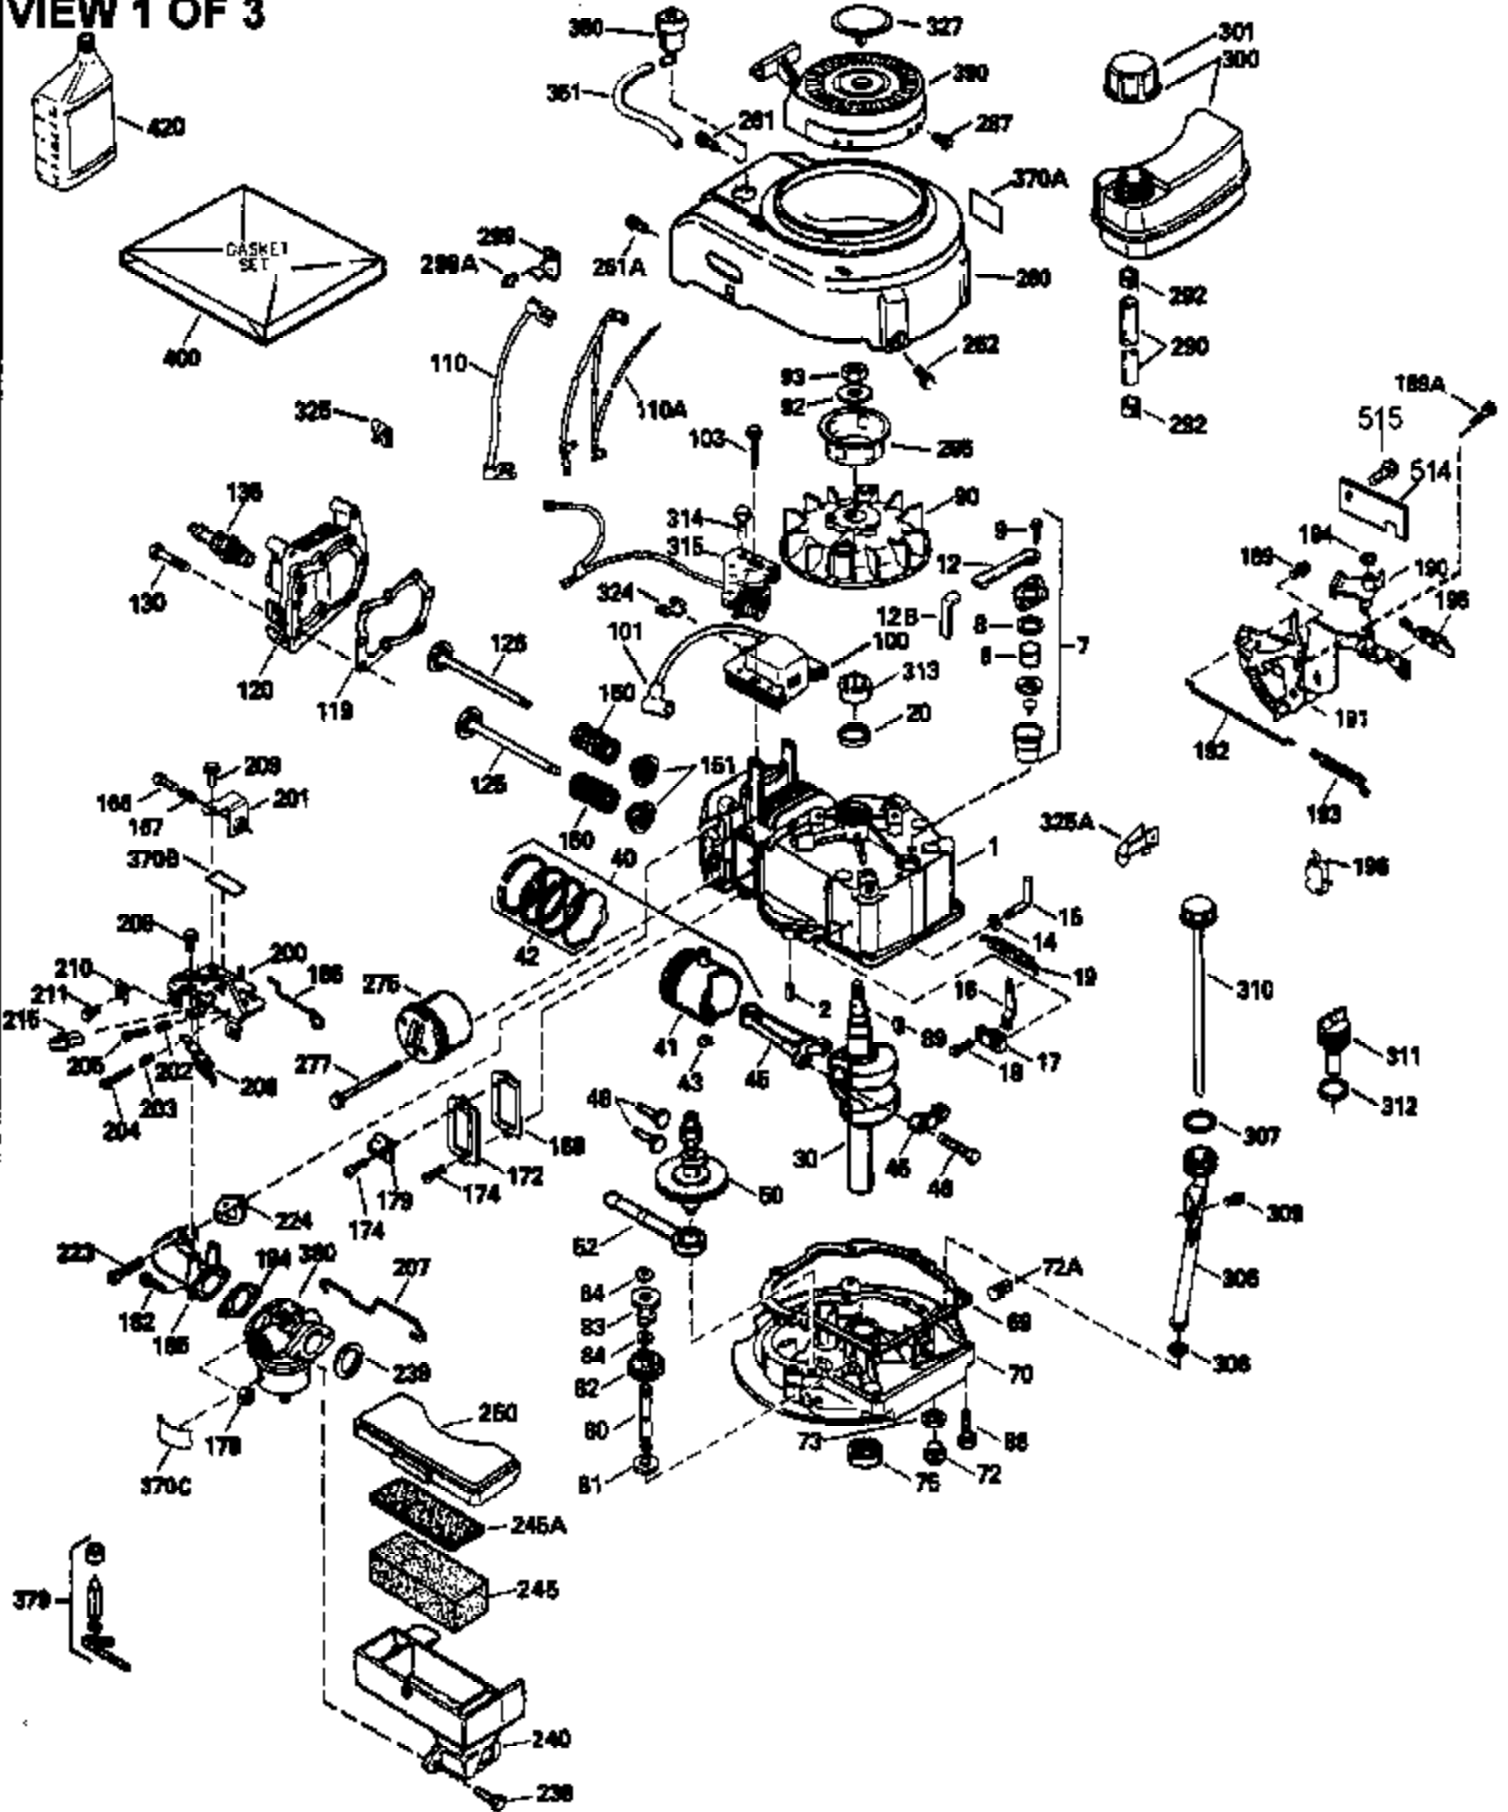

## Engine Parts List #1

Ref #	Part Number	Qty	Description
	RPMHigh		3100 to 3400
	RPMLow		2000 to 2300
1	36265	1	Cylinder (Incl. 2 & 20)
2	26727	2	Dowel Pin
6	33734	1	Breather Element
7	34214A	1	Breather Ass'y. (Incl. 6, 8, 9 & 12)
8	33735	1	* Breather Gasket
9	30200	2	Screw, 10-24 x 9/16"
12	33886	1	Breather Tube
14	28277	1	Washer
15	30589	1	Governor Rod (Incl. 14)
16	31383A	1	Governor Lever
17	31335	1	Governor Lever Clamp
18	650548	1	Screw, 8-32 x 5/16"
19	31361	1	Extension Spring
20	32600	1	Oil Seal
30	34570A	1	Crankshaft
40	36073	1	Piston, Pin & Ring Set (Std.)
40	36074	1	Piston, Pin & Ring Set (.010" OS)
40	36075	1	Piston, Pin & Ring Set (.020" OS)
41	36070	1	Piston & Pin Ass'y. (Std.) (Incl. 43)
41	36071	1	Piston & Pin Ass'y. (.010" OS) (Incl. 43)
41	36072	1	Piston & Pin Ass'y. (.020" OS) (Incl. 43)
42	36076	1	Ring Set (Std.)
42	36077	1	Ring Set (.010" OS)
42	36078	1	Ring Set (.020" OS)
43	20381	2	Piston Pin Retaining Ring
45	32875	1	Connecting Rod Ass'y. (Incl. 46)
46	32610A	2	Connecting Rod Bolt
48	27241	2	Valve Lifter
50	35992	1	Camshaft (MCR)
52	29914	1	Oil Pump Ass'y.
69	35261	1	* Mounting Flange Gasket
70	34311D	1	Mounting Flange (Incl. 72 thru 83)
72	36083	1	Oil Drain Plug
75	27897	1	Oil Seal
80	30574A	1	Governor Shaft
81	30590A	1	Washer
82	30591	1	Governor Gear Ass'y. (Incl. 81)
83	30588A	1	Governor Spool
86	650488	6	Screw, 1/4-20 x 1-1/4"
89	611004	1	Flywheel Key
90	611112	1	Flywheel
92	650815	1	Belleville Washer
93	650816	1	Flywheel Nut
100	34443A	1	Solid State Ignition
101	610118	1	Spark Plug Cover
103	650814	2	Screw, Torx T-15, 10-24 x 1"
110	36230	1	Ground Wire
119	33554A	1	* Cylinder Head Gasket
120	34342	1	Cylinder Head
125	29313C	1	Exhaust Valve (Std.) (Incl. 151)
125	29315C	1	Exhaust Valve (1/32" OS) (Incl. 151)
126	29314B	1	Intake Valve (Std.) (Incl. 151)
126	29315C	1	Intake Valve (1/32" OS) (Incl. 151)
130	6021A	8	Screw, 5/16-18 x 1-1/2"
135	35395	1	Resistor Spark Plug (RJ19LM)
150	35991	2	Valve Spring