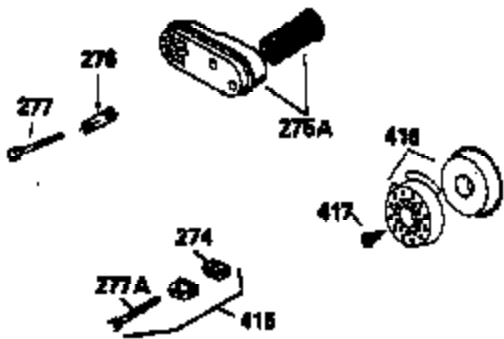

ILLUSTRATION SHOWS TYPICAL PARTS ONLY. ORDER BY PART NUMBER. PARTS NOT LISTED ARE SUPPLIED BY OEM.

VIEW 3 OF 3

Ref #	Part Number	Qty	Description
	RPMHigh		3100 to 3400
	RPMLow		2000 to 2300
19	31361	1	Extension Spring
69	35261	1	* Mounting Flange Gasket
92	650815	1	Belleville Washer
182	6201	2	Screw, 1/4-28 x 7/8"
185	31384A	1	Intake Pipe (Incl. 224)
186	34337	1	Governor Link
223	650451	2	Screw, 1/4-20 x 1"
238	650806	2	Screw, 10-32 x 5/8"
245	34340	1	Air Cleaner Filter
250	34341B	1	Air Cleaner Cover
276	33753	1	Locking Plate
277	650795	2	Screw, 1/4-20 x 2-1/4"
370A	36260	1	Primer Decal