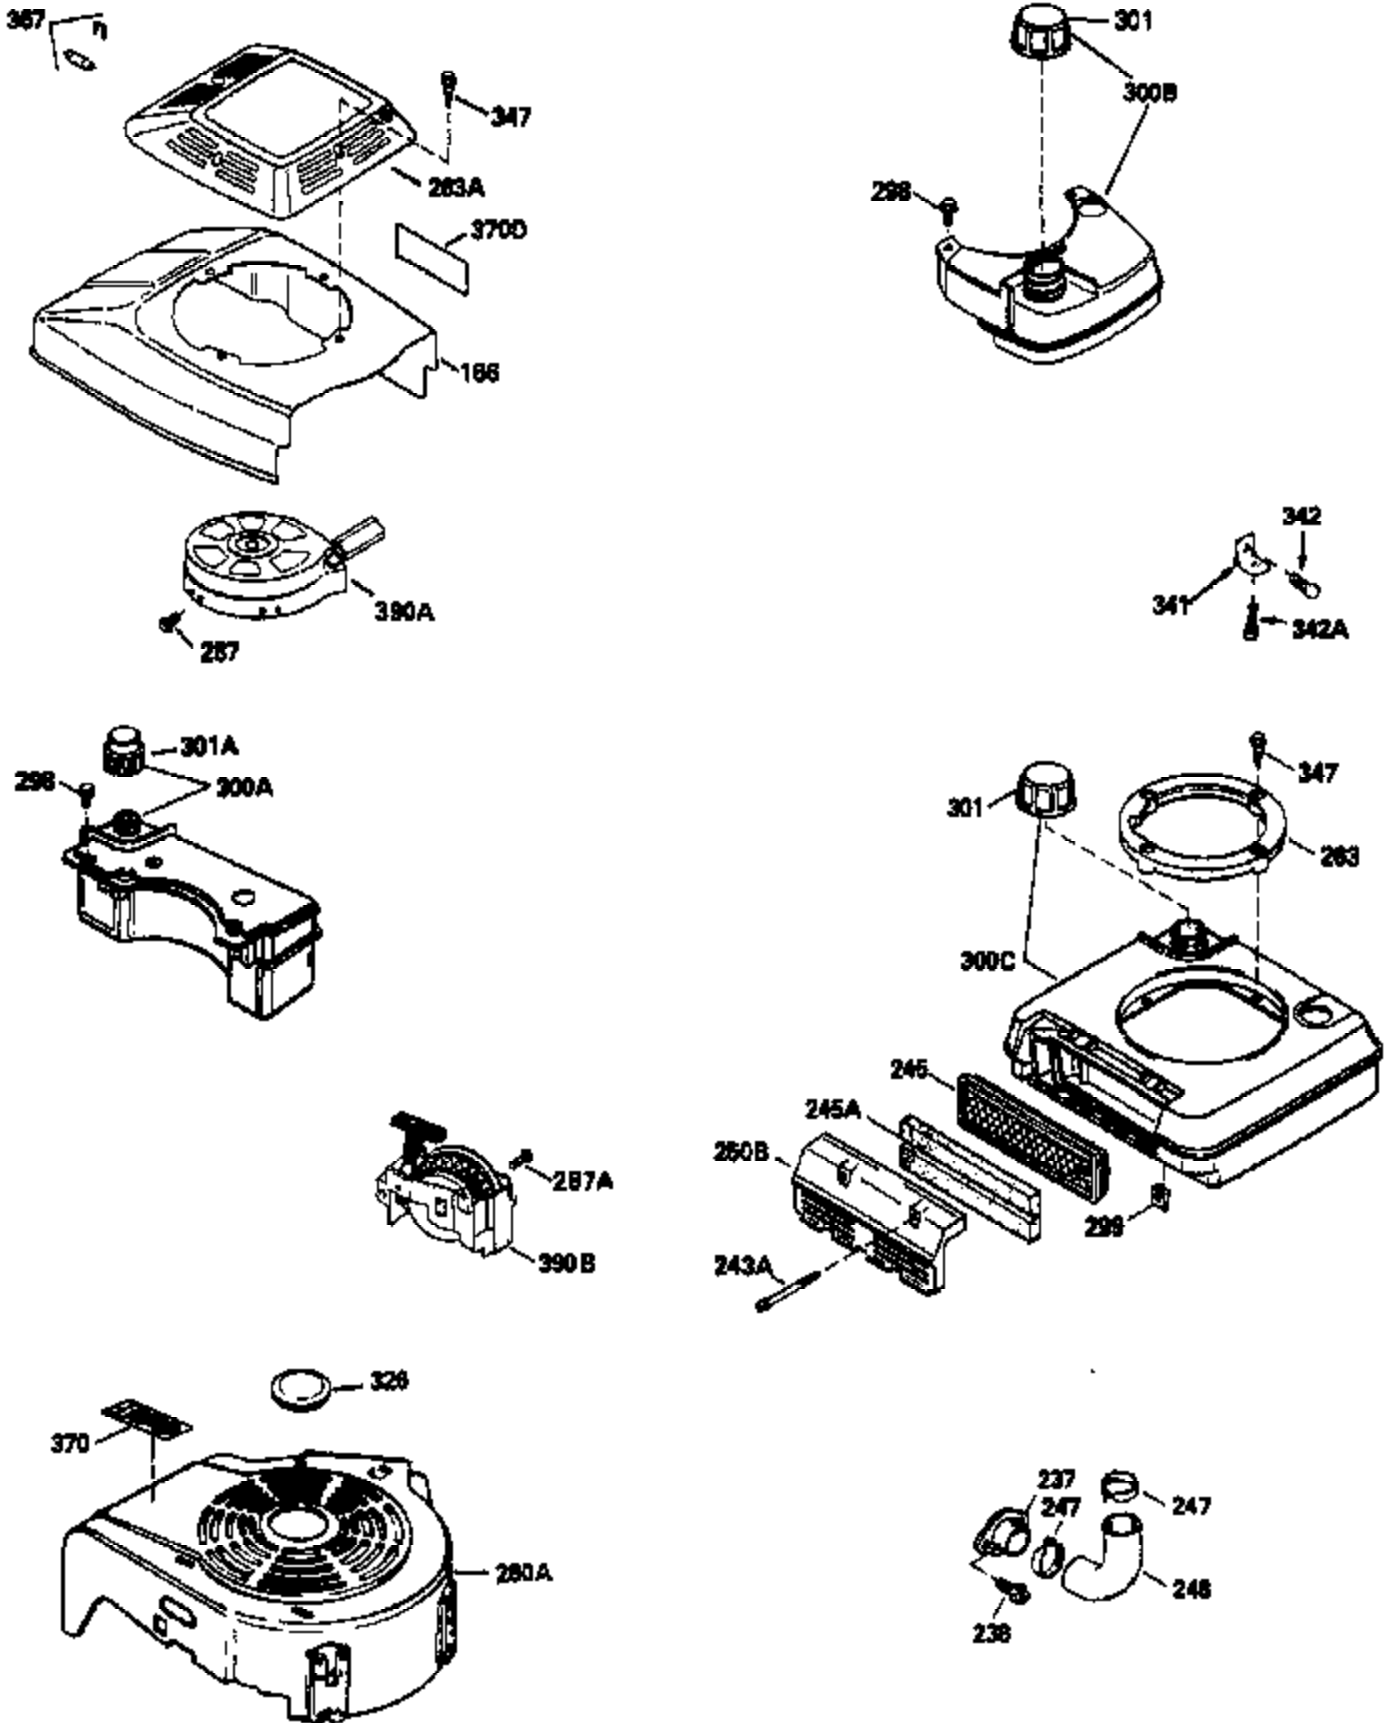

ILLUSTRATION SHOWS TYPICAL PARTS ONLY. ORDER BY PART NUMBER. PARTS NOT LISTED ARE SUPPLIED BY OEM.

VIEW 2 OF 3

Ref #	Part Number	Qty	Description
	RPMHigh		3100 to 3400
	RPMLow		2000 to 2300
92	650815	1	Belleville Washer
238	650806	2	Screw, 10-32 x 5/8"
245	34340	1	Air Cleaner Filter
287	650884	2	Screw, 8-32 x 1/2"
298	28763	3	Screw, 10-32 x 35/64"
301	33032	1	Fuel Cap
370A	550223	1	Name Decal
370	34346	1	Lubrication Decal
390	590688	1	Rewind Starter