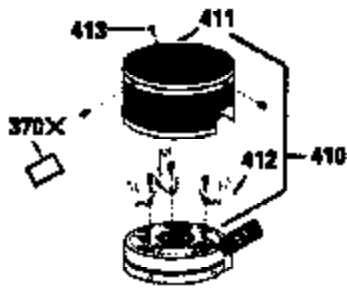

ILLUSTRATION SHOWS TYPICAL PARTS ONLY. ORDER BY PART NUMBER. PARTS NOT LISTED ARE SUPPLIED BY OEM.

VIEW 2 OF 3

Ref #	Part Number	Qty	Description
	RPMHigh		3100 to 3400
	RPMLow		2000 to 2300
92	650815	1	Belleville Washer
238	650806	2	Screw, 10-32 x 5/8"
245	34340	1	Air Cleaner Filter
287	650884	2	Screw, 8-32 x 1/2"
298	28763	3	Screw, 10-32 x 35/64"
301	33032	1	Fuel Cap
370A	550223	1	Name Decal
370	34346	1	Lubrication Decal
390	590688	1	Rewind Starter

ILLUSTRATION SHOWS TYPICAL PARTS ONLY. ORDER BY PART NUMBER. PARTS NOT LISTED ARE SUPPLIED BY OEM.

VIEW 3 OF 3

Ref #	Part Number	Qty	Description
	RPMHigh		3100 to 3400
	RPMLow		2000 to 2300
19	31361	1	Extension Spring
69	35261	1	* Mounting Flange Gasket
92	650815	1	Belleville Washer
182	6201	2	Screw, 1/4-28 x 7/8"
185	31384A	1	Intake Pipe (Incl. 224)
186	34337	1	Governor Link
223	650451	2	Screw, 1/4-20 x 1"
238	650806	2	Screw, 10-32 x 5/8"
245	34340	1	Air Cleaner Filter
250	34341B	1	Air Cleaner Cover
276	33753	1	Locking Plate
277	650795	2	Screw, 1/4-20 x 2-1/4"
370A	550223	1	Name Decal