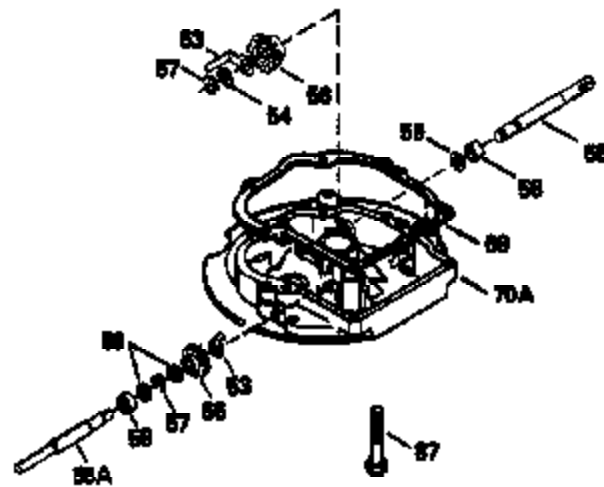

ILLUSTRATION SHOWS TYPICAL PARTS ONLY. ORDER BY PART NUMBER. PARTS NOT LISTED ARE SUPPLIED BY OEM.

VIEW 2 OF 3

Ref #	Part Number	Qty	Description
	RPMHigh		3100 to 3400
	RPMLow		2000 to 2300
92	650815	1	Belleville Washer
238	650806	2	Screw, 10-32 x 5/8"
245	34340	1	Air Cleaner Filter
287	650884	2	Screw, 8-32 x 1/2"
298	28763	3	Screw, 10-32 x 35/64"
301	33032	1	Fuel Cap
370A	550223	1	Name Decal
370	34346	1	Lubrication Decal
390	590688	1	Rewind Starter

ILLUSTRATION SHOWS TYPICAL PARTS ONLY. ORDER BY PART NUMBER. PARTS NOT LISTED ARE SUPPLIED BY OEM.

VIEW 3 OF 3

Ref #	Part Number	Qty	Description
	RPMHigh		3100 to 3400
	RPMLow		2000 to 2300
19	31361	1	Extension Spring
69	35261	1	* Mounting Flange Gasket
92	650815	1	Belleville Washer
182	6201	2	Screw, 1/4-28 x 7/8"
185	31384A	1	Intake Pipe (Incl. 224)
186	34337	1	Governor Link
223	650451	2	Screw, 1/4-20 x 1"
238	650806	2	Screw, 10-32 x 5/8"
245	34340	1	Air Cleaner Filter
250	34341B	1	Air Cleaner Cover
276	33753	1	Locking Plate
277	650795	2	Screw, 1/4-20 x 2-1/4"
370A	550223	1	Name Decal