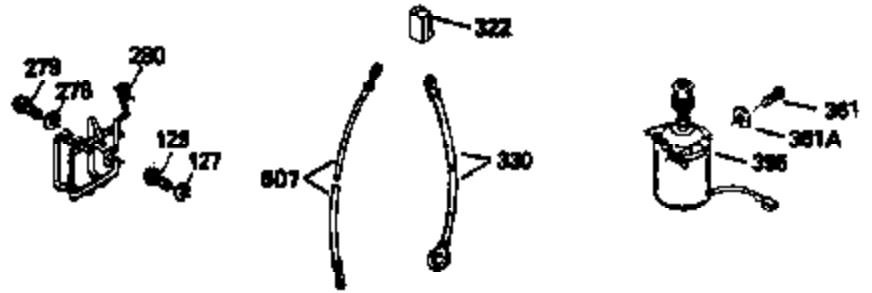

ILLUSTRATION SHOWS TYPICAL PARTS ONLY. ORDER BY PART NUMBER. PARTS NOT LISTED ARE SUPPLIED BY OEM.

VIEW 2 OF 3

Ref #	Part Number	Qty	Description
	RPMHigh		3100 to 3400
	RPMLow		2000 to 2300
92	650815	1	Belleville Washer
238	650806	2	Screw, 10-32 x 5/8"
245	34340	1	Air Cleaner Filter
287	650884	2	Screw, 8-32 x 1/2"
298	28763	3	Screw, 10-32 x 35/64"
301	33032	1	Fuel Cap
370A	550223	1	Name Decal
370	34346	1	Lubrication Decal
390	590688	1	Rewind Starter

ILLUSTRATION SHOWS TYPICAL PARTS ONLY. ORDER BY PART NUMBER. PARTS NOT LISTED ARE SUPPLIED BY OEM.

VIEW 3 OF 3

Ref #	Part Number	Qty	Description
	RPMHigh		3100 to 3400
	RPMLow		2000 to 2300
19	31361	1	Extension Spring
69	35261	1	* Mounting Flange Gasket
92	650815	1	Belleville Washer
182	6201	2	Screw, 1/4-28 x 7/8"
185	31384A	1	Intake Pipe (Incl. 224)
186	34337	1	Governor Link
223	650451	2	Screw, 1/4-20 x 1"
238	650806	2	Screw, 10-32 x 5/8"
245	34340	1	Air Cleaner Filter
250	34341B	1	Air Cleaner Cover
276	33753	1	Locking Plate
277	650795	2	Screw, 1/4-20 x 2-1/4"
370A	550223	1	Name Decal