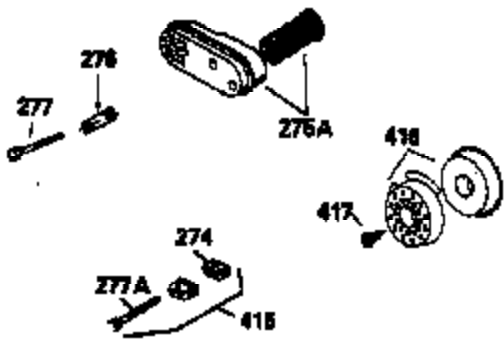

ILLUSTRATION SHOWS TYPICAL PARTS ONLY. ORDER BY PART NUMBER. PARTS NOT LISTED ARE SUPPLIED BY OEM.

VIEW 2 OF 3

Ref #	Part Number	Qty	Description
	RPMHigh		3100 to 3400
	RPMLow		2000 to 2300
92	650815	1	Belleville Washer
238	650806	2	Screw, 10-32 x 5/8"
245	34340	1	Air Cleaner Filter
287	650884	2	Screw, 8-32 x 1/2"
298	28763	3	Screw, 10-32 x 35/64"
301	33032	1	Fuel Cap
370A	550223	1	Name Decal
370	34346	1	Lubrication Decal
390	590688	1	Rewind Starter

ILLUSTRATION SHOWS TYPICAL PARTS ONLY. ORDER BY PART NUMBER. PARTS NOT LISTED ARE SUPPLIED BY OEM.

VIEW 3 OF 3

Ref #	Part Number	Qty	Description
	RPMHigh		3100 to 3400
	RPMLow		2000 to 2300
19	31361	1	Extension Spring
69	35261	1	* Mounting Flange Gasket
92	650815	1	Belleville Washer
182	6201	2	Screw, 1/4-28 x 7/8"
185	31384A	1	Intake Pipe (Incl. 224)
186	34337	1	Governor Link
223	650451	2	Screw, 1/4-20 x 1"
238	650806	2	Screw, 10-32 x 5/8"
245	34340	1	Air Cleaner Filter
250	34341B	1	Air Cleaner Cover
276	33753	1	Locking Plate
277	650795	2	Screw, 1/4-20 x 2-1/4"
370A	550223	1	Name Decal