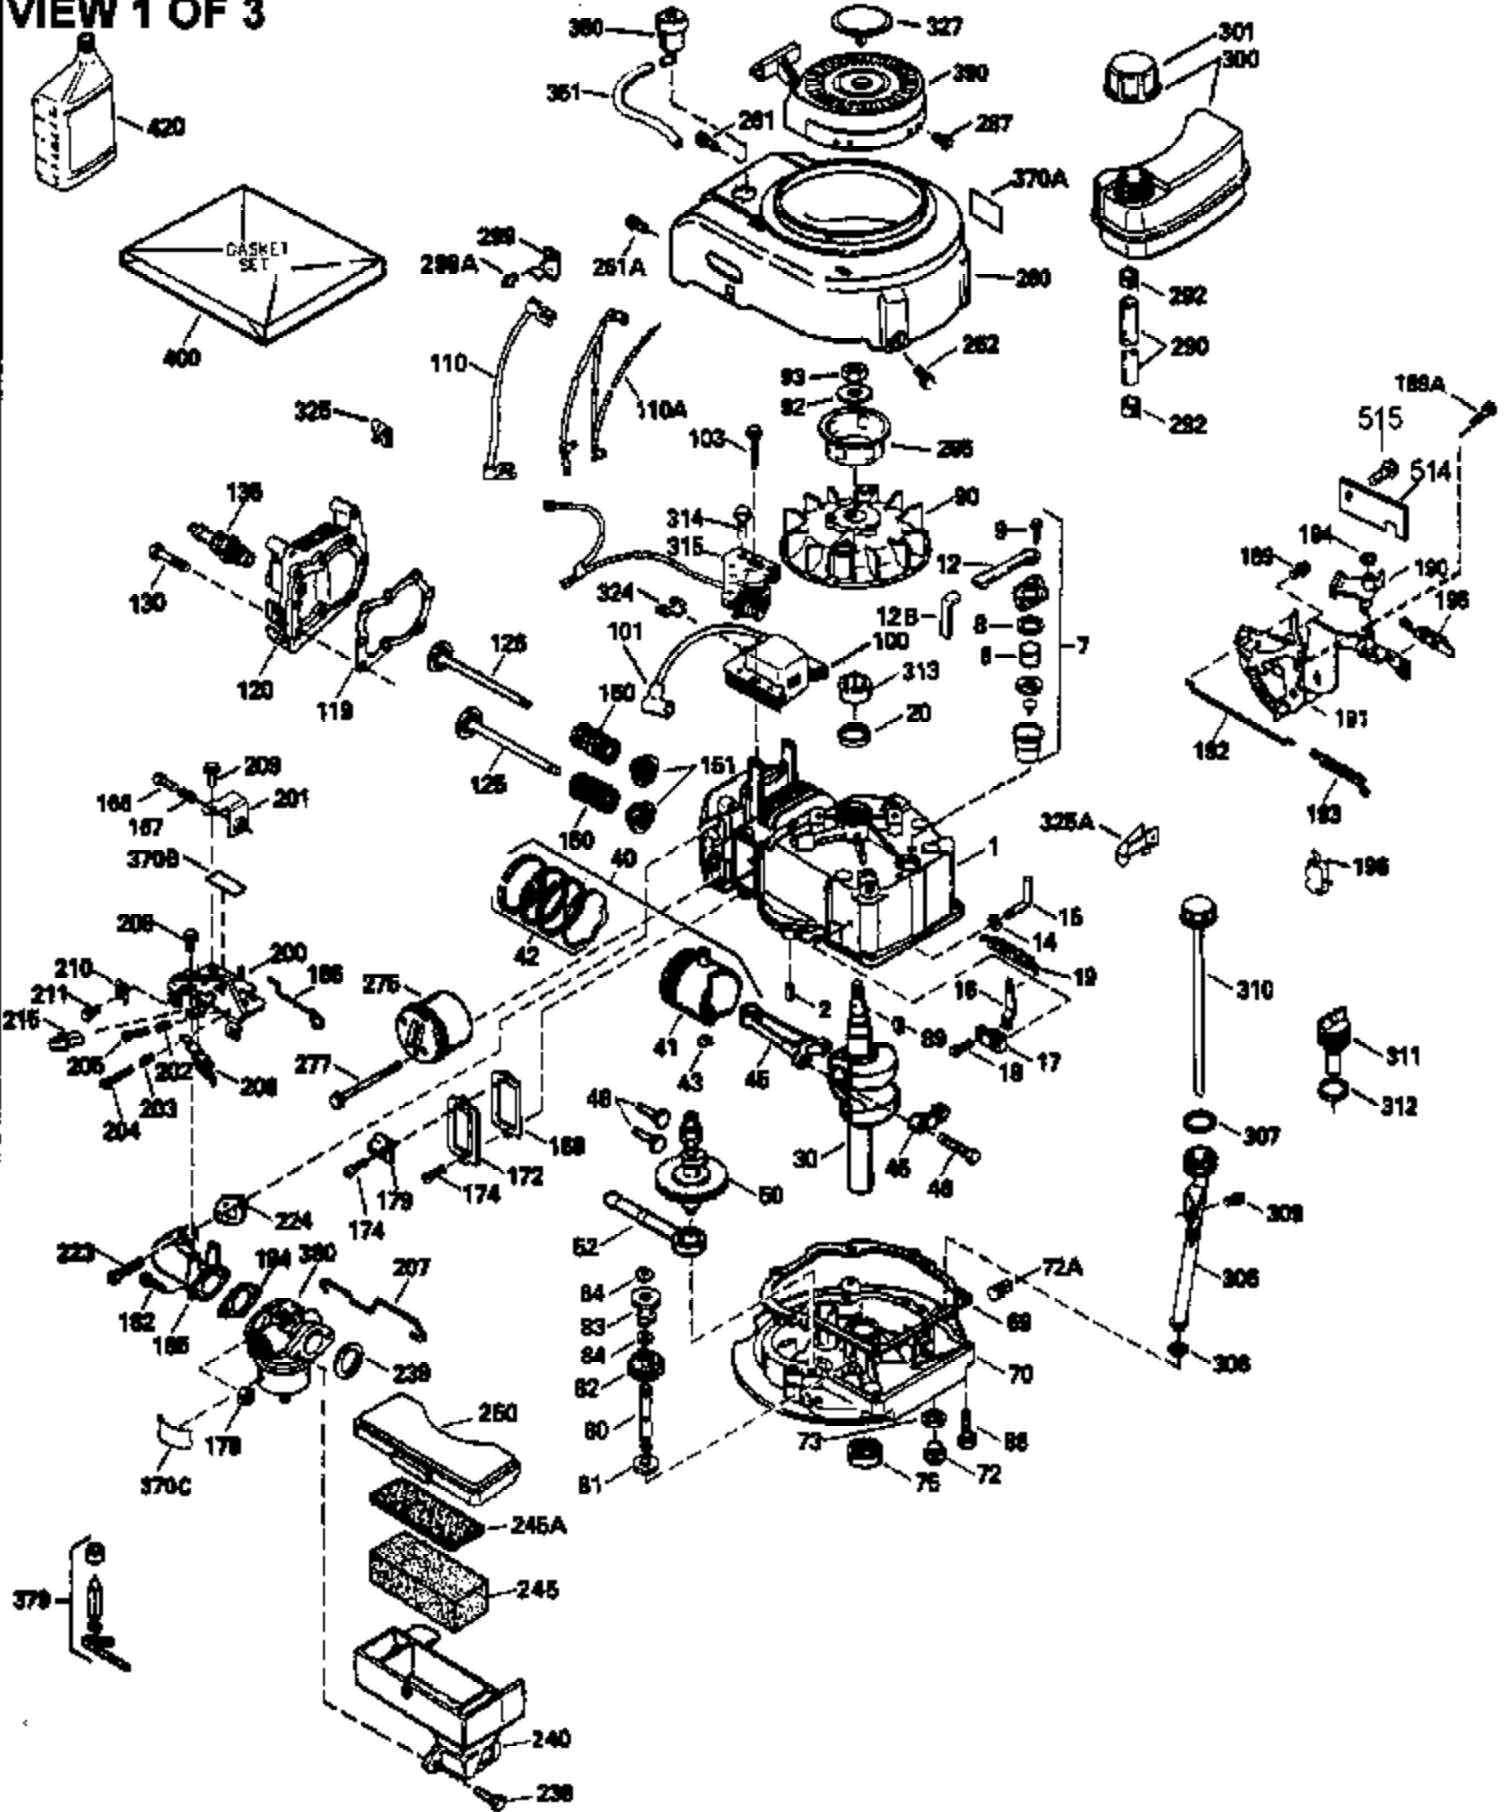

ILLUSTRATION SHOWS TYPICAL PARTS ONLY. ORDER BY PART NUMBER. PARTS NOT LISTED ARE SUPPLIED BY OEM.

VIEW 1 OF 3

Ref #	Part Number	Qty	Description
	RPMHigh		3100 to 3400
	RPMLow		2000 to 2300
1	33968B	1	Cylinder (Incl. 2 & 20)
2	26727	2	Dowel Pin
6	33734	1	Breather Element
7	34214A	1	Breather Ass'y. (Incl. 6, 8, 9 & 12)
8	33735	1	* Breather Gasket
9	30200	2	Screw, 10-24 x 9/16"
12	33886	1	Breather Tube
14	28277	1	Washer
15	30589	1	Governor Rod (Incl. 14)
16	31383A	1	Governor Lever
17	31335	1	Governor Lever Clamp
18	650548	1	Screw, 8-32 x 5/16"
19	31361	1	Extension Spring
20	32600	1	Oil Seal
30	34570A	1	Crankshaft
40	34535	1	Piston, Pin & Ring Set (Std.)
40	34536	1	Piston, Pin & Ring Set (.010" OS)
40	34537	1	Piston, Pin & Ring Set (.020" OS)
41	33562B	1	Piston & Pin Ass'y. (Std.) (Incl. 43)
41	33563B	1	Piston & Pin Ass'y. (.010" OS) (Incl. 43)
41	33564B	1	Piston & Pin Ass'y. (.020" OS) (Incl. 43)
42	33567	1	Ring Set (Std.)
42	33568	1	Ring Set (.010" OS)
42	33569	1	Ring Set (.020" OS)
43	20381	2	Piston Pin Retaining Ring
45	32875	1	Connecting Rod Ass'y. (Incl. 46)
46	32610A	2	Connecting Rod Bolt
48	27241	2	Valve Lifter
50	33553	1	Camshaft (MCR)
52	29914	1	Oil Pump Ass'y.
69	35261	1	* Mounting Flange Gasket
70	34311D	1	Mounting Flange (Incl. 72, 75 & 80)
72	36083	1	Oil Drain Plug
75	27897	1	Oil Seal
80	30574	1	Governor Shaft
81	30590A	1	Washer
82	30591	1	Governor Gear Ass'y. (Incl. 81)
83	30588A	1	Governor Spool
84	29193	2	Retaining Ring
86	650488	6	Screw, 1/4-20 x 1-1/4"
89	611004	1	Flywheel Key
90	611112	1	Flywheel
92	650815	1	Belleville Washer
93	650816	1	Flywheel Nut
100	34443A	1	Solid State Ignition
101	610118	1	Spark Plug Cover
103	650814	2	Screw, Torx T-15, 10-24 x 1"
110	36230	1	Ground Wire
119	33554A	1	* Cylinder Head Gasket
120	34342	1	Cylinder Head
125	29313C	1	Exhaust Valve (Std.) (Incl. 151)
125	29315C	1	Exhaust Valve (1/32" OS) (Incl. 151)
126	29314B	1	Intake Valve (Std.) (Incl. 151)
126	29315C	1	Intake Valve (1/32" OS) (Incl. 151)
130	6021A	8	Screw, 5/16-18 x 1-1/2"
135	35395	1	Resistor Spark Plug (RJ19LM)