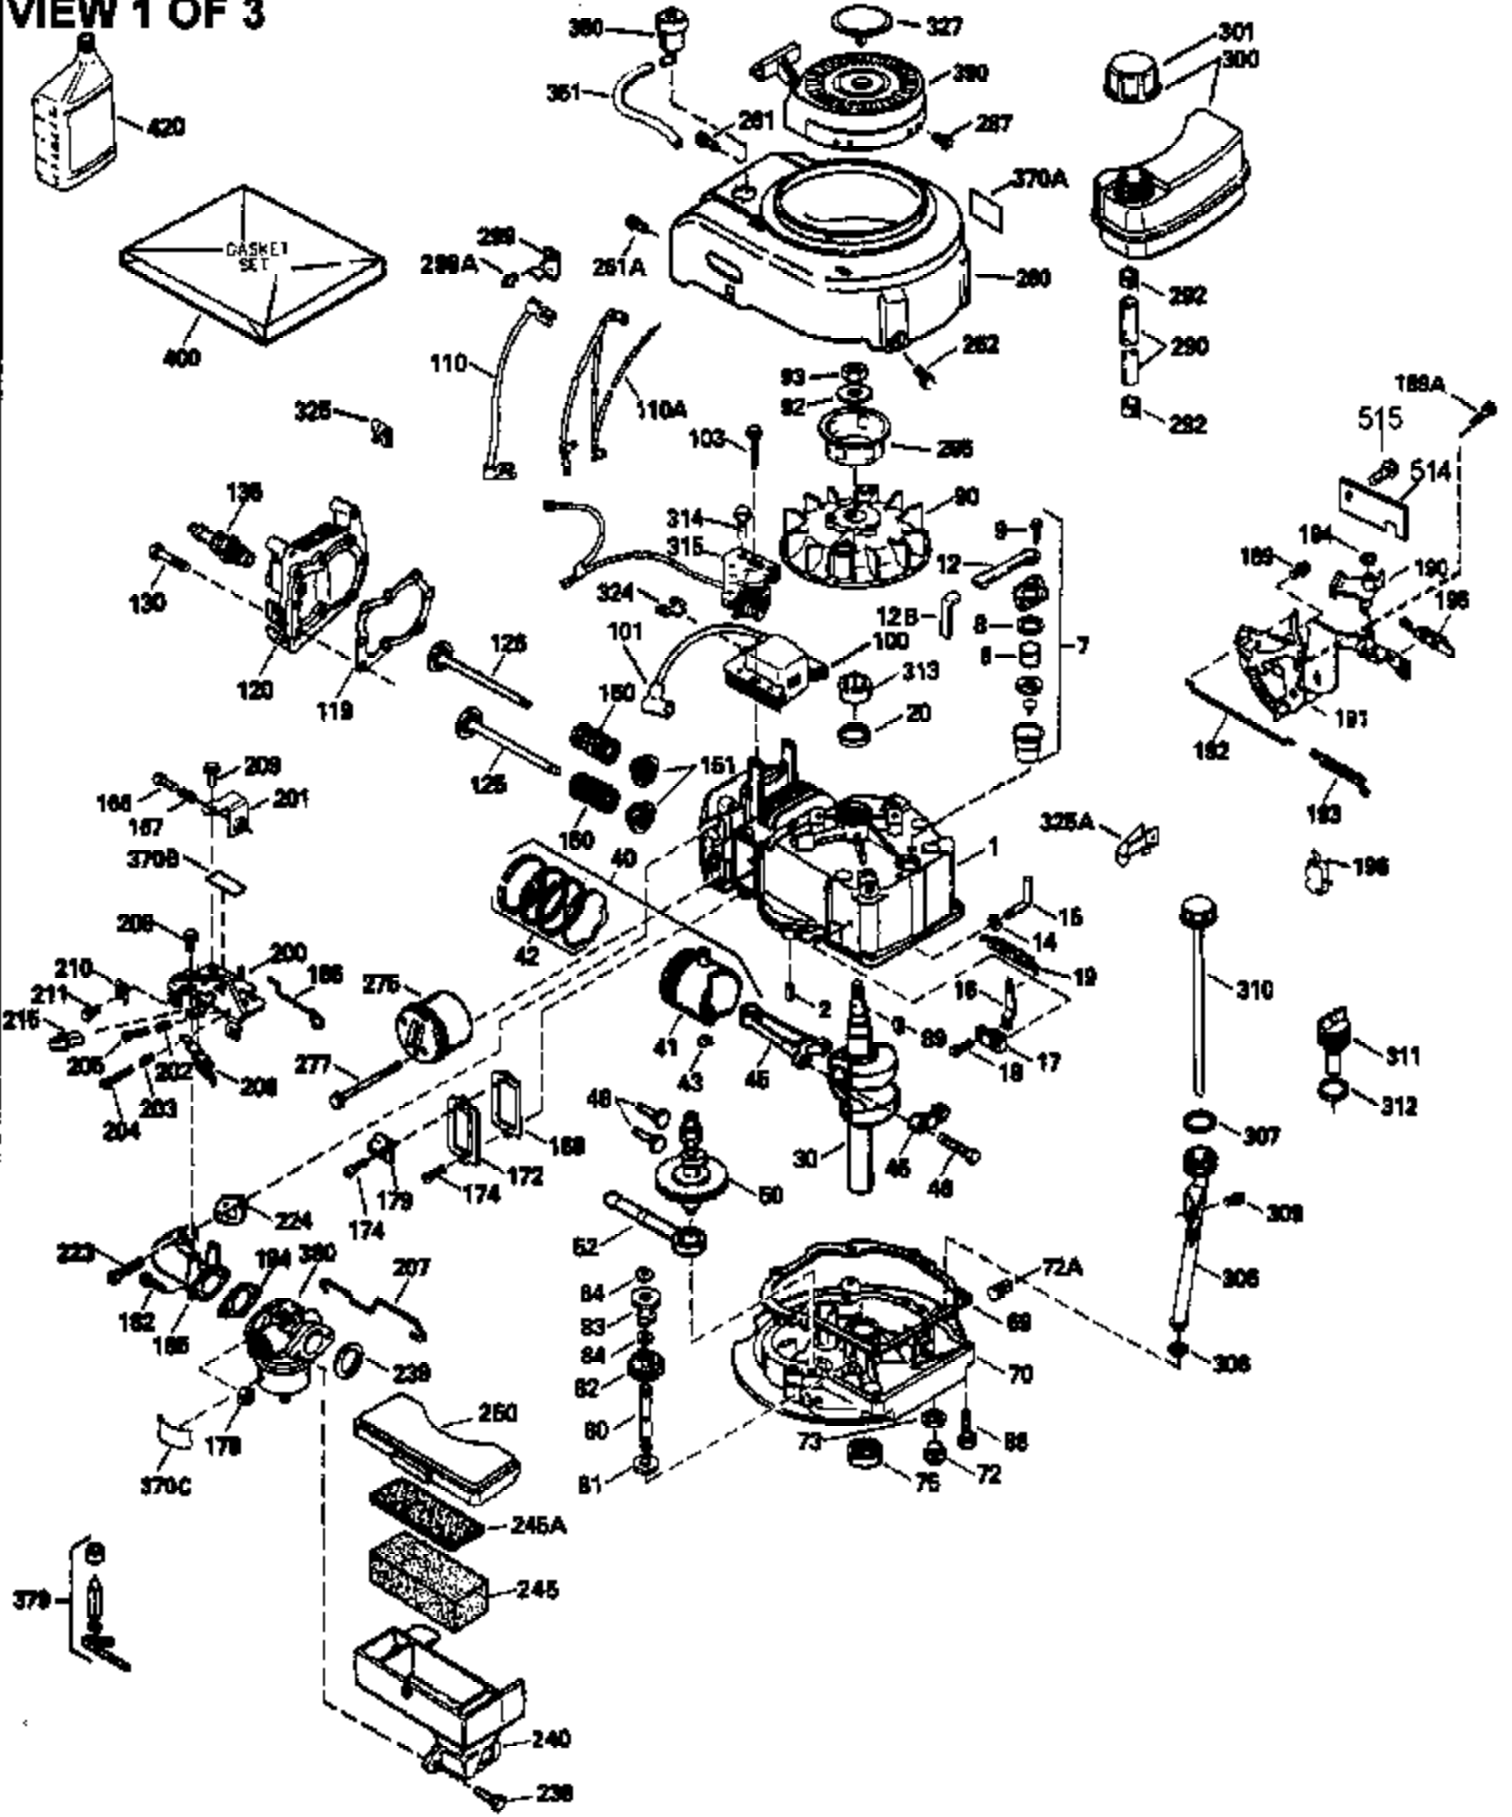

ILLUSTRATION SHOWS TYPICAL PARTS ONLY. ORDER BY PART NUMBER. PARTS NOT LISTED ARE SUPPLIED BY OEM.

VIEW 1 OF 3

Engine Parts List #1

Ref #	Part Number	Qty	Description
	RPMHigh		2800 to 3100
	RPMLow		2000 to 2300
1	33968B	1	Cylinder (Incl. 2 & 20)
2	26727	2	Dowel Pin
6	33734	1	Breather Element
7	34214A	1	Breather Ass'y. (Incl. 6, 8, 9 & 12)
8	33735	1	* Breather Gasket
9	30200	2	Screw, 10-24 x 9/16"
12	33886	1	Breather Tube
14	28277	1	Washer
15	31513	1	Governor Rod
16	31383A	1	Governor Lever
17	31335	1	Governor Lever Clamp
18	650548	1	Screw, 8-32 x 5/16"
19	31361	1	Extension Spring
20	32600	1	Oil Seal
30	34470B	1	Crankshaft
40	34535	1	Piston, Pin & Ring Set (Std.)
40	34536	1	Piston, Pin & Ring Set (.010" OS)
40	34537	1	Piston, Pin & Ring Set (.020" OS)
41	33562B	1	Piston & Pin Ass'y. (Std.) (Incl. 43)
41	33563B	1	Piston & Pin Ass'y. (.010" OS) (Incl. 43)
41	33564B	1	Piston & Pin Ass'y. (.020" OS) (Incl. 43)
42	33567	1	Ring Set (Std.)
42	33568	1	Ring Set (.010" OS)
42	33569	1	Ring Set (.020" OS)
43	20381	2	Piston Pin Retaining Ring
45	32875	1	Connecting Rod Ass'y. (Incl. 46)
46	32610A	2	Connecting Rod Bolt
48	27241	2	Valve Lifter
50	33533	1	Camshaft (MCR)
52	29914	1	Oil Pump Ass'y.
69	35261	1	* Mounting Flange Gasket
70	33535B	1	Mounting Flange (Incl. 58,72,72A,75 & 80)
72A	28534	1	Oil Drain Plug
72	36083	1	Oil Drain Plug
75	26208	1	Oil Seal
80	30574	1	Governor Shaft
81	30590A	1	Washer
82	30591	1	Governor Gear Ass'y. (Incl. 81)
83	30588A	1	Governor Spool
84	29193	2	Retaining Ring
86	650488	5	Screw, 1/4-20 x 1-1/4"
89	611004	1	Flywheel Key
90	611112	1	Flywheel
92	650815	1	Belleville Washer
93	650816	1	Flywheel Nut
100	34443A	1	Solid State Ignition
101	610118	1	Spark Plug Cover
103	650814	2	Screw, Torx T-15, 10-24 x 1"
110	36230	1	Ground Wire
119	33554A	1	* Cylinder Head Gasket
120	34342	1	Cylinder Head
125	29315C	1	Exhaust Valve (1/32" OS) (Incl. 151)
125	29313C	1	Exhaust Valve (Std.) (Incl. 151)
126	29314B	1	Intake Valve (Std.) (Incl. 151)
126	29315C	1	Intake Valve (1/32" OS) (Incl. 151)
130	6021A	8	Screw, 5/16-18 x 1-1/2"