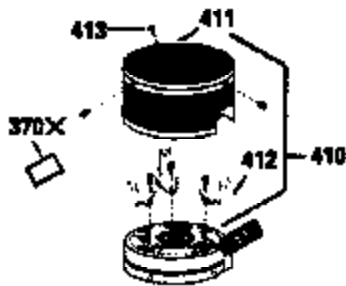

ILLUSTRATION SHOWS TYPICAL PARTS ONLY. ORDER BY PART NUMBER. PARTS NOT LISTED ARE SUPPLIED BY OEM.

VIEW 3 OF 3

Ref #	Part Number	Qty	Description
	RPMHigh		2800 to 3100
	RPMLow		2000 to 2300
19	31361	1	Extension Spring
53	31745	1	Tang Washer
55	34647	1	PTO Shaft
56	31746	1	Right Hand Worm Gear
57	33537	1	Retaining Ring
58	31744	1	Oil Seal
59	31747	1	Washer
69	35261	1	* Mounting Flange Gasket
87	650492	1	Screw, 1/4-20 x 2-1/4"
92	650815	1	Belleville Washer
182	6201	2	Screw, 1/4-28 x 7/8"
185	31384A	1	Intake Pipe (Incl. 224)
186	34337	1	Governor Link
223	650451	2	Screw, 1/4-20 x 1"
238	650806	2	Screw, 10-32 x 5/8"
245	34340	1	Air Cleaner Filter
250	34341B	1	Air Cleaner Cover
276	33753	1	Locking Plate
277	650795	2	Screw, 1/4-20 x 2-1/4"
370A	34144	1	Primer Decal