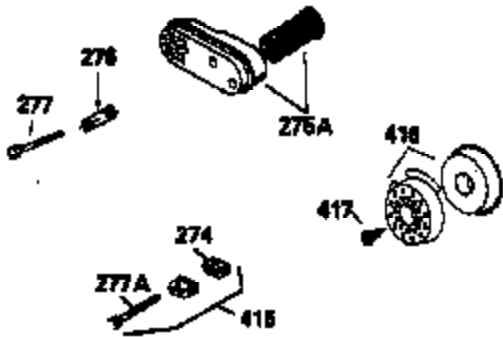

ILLUSTRATION SHOWS TYPICAL PARTS ONLY. ORDER BY PART NUMBER. PARTS NOT LISTED ARE SUPPLIED BY OEM.

VIEW 3 OF 3

Ref #	Part Number	Qty	Description
	RPMHigh		2800 to 3100
	RPMLow		2000 to 2300
19	31361	1	Extension Spring
53	31745	1	Tang Washer
55	34647	1	PTO Shaft
56	31746	1	Right Hand Worm Gear
57	33537	1	Retaining Ring
58	31744	1	Oil Seal
59	31747	1	Washer
69	35261	1	* Mounting Flange Gasket
87	650492	1	Screw, 1/4-20 x 2-1/4"
92	650815	1	Belleville Washer
182	6201	2	Screw, 1/4-28 x 7/8"
185	31384A	1	Intake Pipe (Incl. 224)
186	34337	1	Governor Link
223	650451	2	Screw, 1/4-20 x 1"
238	650806	2	Screw, 10-32 x 5/8"
245	34340	1	Air Cleaner Filter
250	34341B	1	Air Cleaner Cover
276	33753	1	Locking Plate
277	650795	2	Screw, 1/4-20 x 2-1/4"
370A	34144	1	Primer Decal