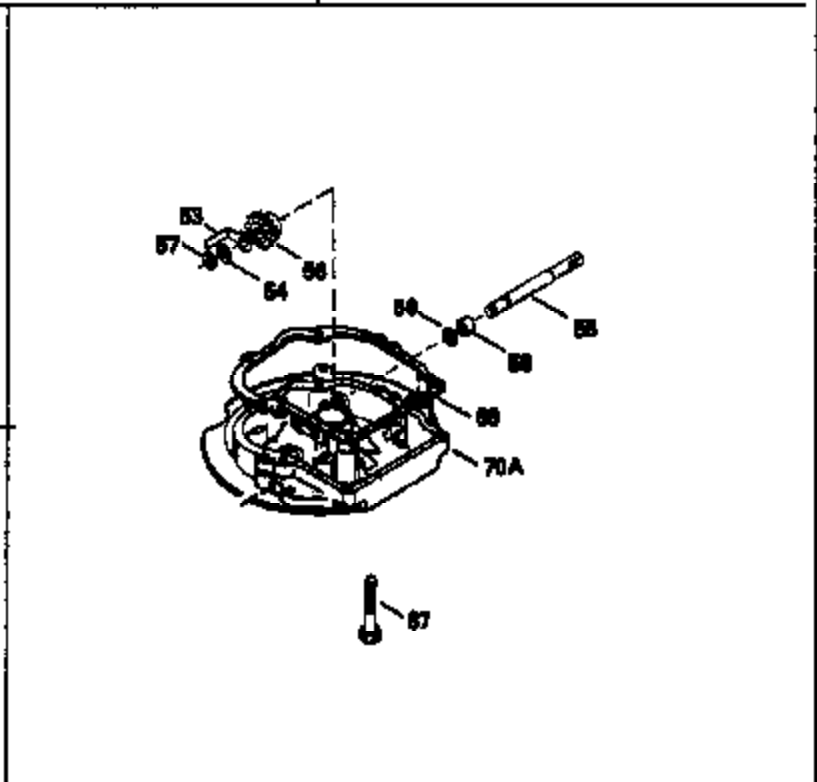

Ref #	Part Number	Qty	Description
19	31361		Spring, Extension
53	31745		Washer, Tang
55A	35152		Shaft, P.T.O.
56	33401		Gear, Worm, Right-hand helix
57	33537		Ring, Retaining
58	31744		Seal, Oil
59	31747		Washer, Flat
69	35261		* Gasket, Mounting flange
70A	33535B		Flange Ass'y (Incl. 58, 72,A, 73, 75 & 80)
87	650492		Screw, 1/4-20 x 2-1/4"
118	730194		Rope Guide Kit (Use as required)
182	6201		Screw, 1/4-28 x 7/8"
185	31384A		Pipe, Intake (Incl. 224)
186	34337		Link, Governor spring
206	610973		Terminal (Use as required)
209	30200		Screw, 10-24 x 9/16"
223	650451		Screw, 1/4-20 x 1"
238	650806		Screw, 10-32 x 5/8"
239	34338		* Gasket, Air cleaner
240	34858		Body, Air cleaner
246	34340		Element, Air cleaner
246E	35435		Filter, Pre-air (Use as required)
250	34341A		Cover, Air cleaner
274	26754A		* Gasket, Exhaust (Use as required)
275A	391019		Muffler
277	650795		Screw, 1/4-20 x 2-1/4" (Use as required)
277	650774		Screw, 1/4-20 x 2-3/8" (Use as required)
277	792005		Screw, 1/4-20 x 2-1/2" (Use as required)
277A	30063		Screw, Torx T-30, 1/4-20 x 1/2" (Use as req.)
286	35009		Screen, Starter cup
370H	34387		Decal, Instruction (Optional)
370J	34870		Decal, Instruction (Optional)
410	730574		Debris Screen Kit(Incl.370H,411-413)(Opt.)
411	35596		Screen, Debris (Optional)
412	35597		Bracket, Debris screen (Optional)
413	650910		Screw, 8-32 x 1/4 (Optional)
415	730162		Muffler Adapter Kit(Incl.274,277)(Use as req)
425	730571		Starter Muff Kit (Incl.370J,426,427)(Opt.)
426	32203		Starter Air Cleaner (Optional)
427	32204		Starter Air Cleaner Bracket (Optional)
436	611006		Stator Plate Ass'y.(Incl.377,378,437, 442-448)
437	30551		Spring, Breaker box cover
438	610947		Cover, Dust
439	610955		Gasket, Stator cover
440	30992		Cam, Breaker
442	610385		Washer
443	610408		Nut, 8-32
444	29181		Breaker Fastening Screw & Washer
445	610593		Condenser Fastening Screw
446	33356		Terminal, Ground