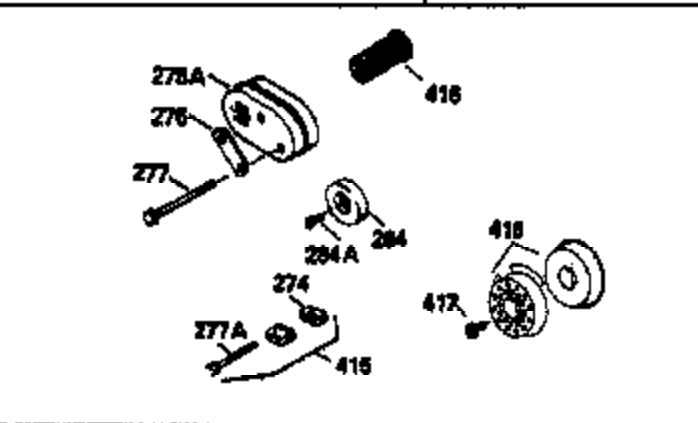

Ref #	Part Number	Qty	Description
19	31361		Spring, Extension
53	31745		Washer, Tang
55A	35152		Shaft, P.T.O.
56	33401		Gear, Worm, Right-hand helix
57	33537		Ring, Retaining
58	31744		Seal, Oil
59	31747		Washer, Flat
69	35261		* Gasket, Mounting flange
70A	33535B		Flange Ass'y (Incl. 58, 72,A, 73, 75 & 80)
87	650492		Screw, 1/4-20 x 2-1/4"
118	730194		Rope Guide Kit (Use as required)
182	6201		Screw, 1/4-28 x 7/8"
185	31384A		Pipe, Intake (Incl. 224)
186	34337		Link, Governor spring
206	610973		Terminal (Use as required)
209	30200		Screw, 10-24 x 9/16"
223	650451		Screw, 1/4-20 x 1"
238	650806		Screw, 10-32 x 5/8"
239	34338		* Gasket, Air cleaner
240	34858		Body, Air cleaner
246	34340		Element, Air cleaner
246E	35435		Filter, Pre-air (Use as required)
250	34341A		Cover, Air cleaner
274	26754A		* Gasket, Exhaust (Use as required)
275A	391019		Muffler
277	650795		Screw, 1/4-20 x 2-1/4" (Use as required)
277	650774		Screw, 1/4-20 x 2-3/8" (Use as required)
277	792005		Screw, 1/4-20 x 2-1/2" (Use as required)
277A	30063		Screw, Torx T-30, 1/4-20 x 1/2" (Use as req.)
286	35009		Screen, Starter cup
370H	34387		Decal, Instruction (Optional)
370J	34870		Decal, Instruction (Optional)
410	730574		Debris Screen Kit(Incl.370H,411-413)(Opt.)
411	35596		Screen, Debris (Optional)
412	35597		Bracket, Debris screen (Optional)
413	650910		Screw, 8-32 x 1/4 (Optional)
415	730162		Muffler Adapter Kit(Incl.274,277)(Use as req)
425	730571		Starter Muff Kit (Incl.370J,426,427)(Opt.)
426	32203		Starter Air Cleaner (Optional)
427	32204		Starter Air Cleaner Bracket (Optional)
436	611006		Stator Plate Ass'y.(Incl.377,378,437, 442-448)
437	30551		Spring, Breaker box cover
438	610947		Cover, Dust
439	610955		Gasket, Stator cover
440	30992		Cam, Breaker
442	610385		Washer
443	610408		Nut, 8-32
444	29181		Breaker Fastening Screw & Washer
445	610593		Condenser Fastening Screw
446	33356		Terminal, Ground