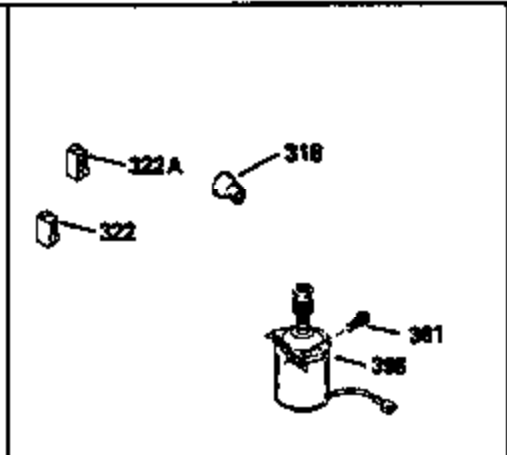

Ref #	Part Number	Qty	Description
19	31361		Spring, Extension
53	31745		Washer, Tang
55A	35152		Shaft, P.T.O.
56	33401		Gear, Worm, Right-hand helix
57	33537		Ring, Retaining
58	31744		Seal, Oil
59	31747		Washer, Flat
69	35261		* Gasket, Mounting flange
70A	33535B		Flange Ass'y (Incl. 58, 72,A, 73, 75 & 80)
87	650492		Screw, 1/4-20 x 2-1/4"
118	730194		Rope Guide Kit (Use as required)
182	6201		Screw, 1/4-28 x 7/8"
185	31384A		Pipe, Intake (Incl. 224)
186	34337		Link, Governor spring
206	610973		Terminal (Use as required)
209	30200		Screw, 10-24 x 9/16"
223	650451		Screw, 1/4-20 x 1"
238	650806		Screw, 10-32 x 5/8"
239	34338		* Gasket, Air cleaner
240	34858		Body, Air cleaner
246	34340		Element, Air cleaner
246E	35435		Filter, Pre-air (Use as required)
250	34341A		Cover, Air cleaner
274	26754A		* Gasket, Exhaust (Use as required)
275A	391019		Muffler
277	650795		Screw, 1/4-20 x 2-1/4" (Use as required)
277	650774		Screw, 1/4-20 x 2-3/8" (Use as required)
277	792005		Screw, 1/4-20 x 2-1/2" (Use as required)
277A	30063		Screw, Torx T-30, 1/4-20 x 1/2" (Use as req.)
286	35009		Screen, Starter cup
370H	34387		Decal, Instruction (Optional)
370J	34870		Decal, Instruction (Optional)
410	730574		Debris Screen Kit(Incl.370H,411-413)(Opt.)
411	35596		Screen, Debris (Optional)
412	35597		Bracket, Debris screen (Optional)
413	650910		Screw, 8-32 x 1/4 (Optional)
415	730162		Muffler Adapter Kit(Incl.274,277)(Use as req)
425	730571		Starter Muff Kit (Incl.370J,426,427)(Opt.)
426	32203		Starter Air Cleaner (Optional)
427	32204		Starter Air Cleaner Bracket (Optional)
436	611006		Stator Plate Ass'y.(Incl.377,378,437, 442-448)
437	30551		Spring, Breaker box cover
438	610947		Cover, Dust
439	610955		Gasket, Stator cover
440	30992		Cam, Breaker
442	610385		Washer
443	610408		Nut, 8-32
444	29181		Breaker Fastening Screw & Washer
445	610593		Condenser Fastening Screw
446	33356		Terminal, Ground