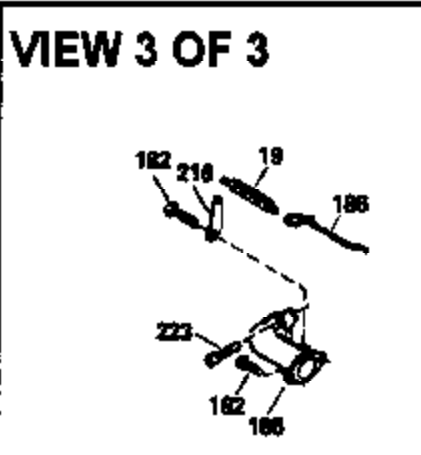

Ref #	Part Number	Qty	Description
19	31361		Spring, Extension
53	31745		Washer, Tang
55A	35152		Shaft, P.T.O.
56	33401		Gear, Worm, Right-hand helix
57	33537		Ring, Retaining
58	31744		Seal, Oil
59	31747		Washer, Flat
69	35261		* Gasket, Mounting flange
70A	33535B		Flange Ass'y (Incl. 58, 72,A, 73, 75 & 80)
87	650492		Screw, 1/4-20 x 2-1/4"
118	730194		Rope Guide Kit (Use as required)
182	6201		Screw, 1/4-28 x 7/8"
185	31384A		Pipe, Intake (Incl. 224)
186	34337		Link, Governor spring
206	610973		Terminal (Use as required)
209	30200		Screw, 10-24 x 9/16"
223	650451		Screw, 1/4-20 x 1"
238	650806		Screw, 10-32 x 5/8"
239	34338		* Gasket, Air cleaner
240	34858		Body, Air cleaner
246	34340		Element, Air cleaner
246E	35435		Filter, Pre-air (Use as required)
250	34341A		Cover, Air cleaner
274	26754A		* Gasket, Exhaust (Use as required)
275A	391019		Muffler
277	650795		Screw, 1/4-20 x 2-1/4" (Use as required)
277	650774		Screw, 1/4-20 x 2-3/8" (Use as required)
277	792005		Screw, 1/4-20 x 2-1/2" (Use as required)
277A	30063		Screw, Torx T-30, 1/4-20 x 1/2" (Use as req.)
286	35009		Screen, Starter cup
370H	34387		Decal, Instruction (Optional)
370J	34870		Decal, Instruction (Optional)
410	730574		Debris Screen Kit(Incl.370H,411-413)(Opt.)
411	35596		Screen, Debris (Optional)
412	35597		Bracket, Debris screen (Optional)
413	650910		Screw, 8-32 x 1/4 (Optional)
415	730162		Muffler Adapter Kit(Incl.274,277)(Use as req)
425	730571		Starter Muff Kit (Incl.370J,426,427)(Opt.)
426	32203		Starter Air Cleaner (Optional)
427	32204		Starter Air Cleaner Bracket (Optional)
436	611006		Stator Plate Ass'y.(Incl.377,378,437, 442-448)
437	30551		Spring, Breaker box cover
438	610947		Cover, Dust
439	610955		Gasket, Stator cover
440	30992		Cam, Breaker
442	610385		Washer
443	610408		Nut, 8-32
444	29181		Breaker Fastening Screw & Washer
445	610593		Condenser Fastening Screw
446	33356		Terminal, Ground