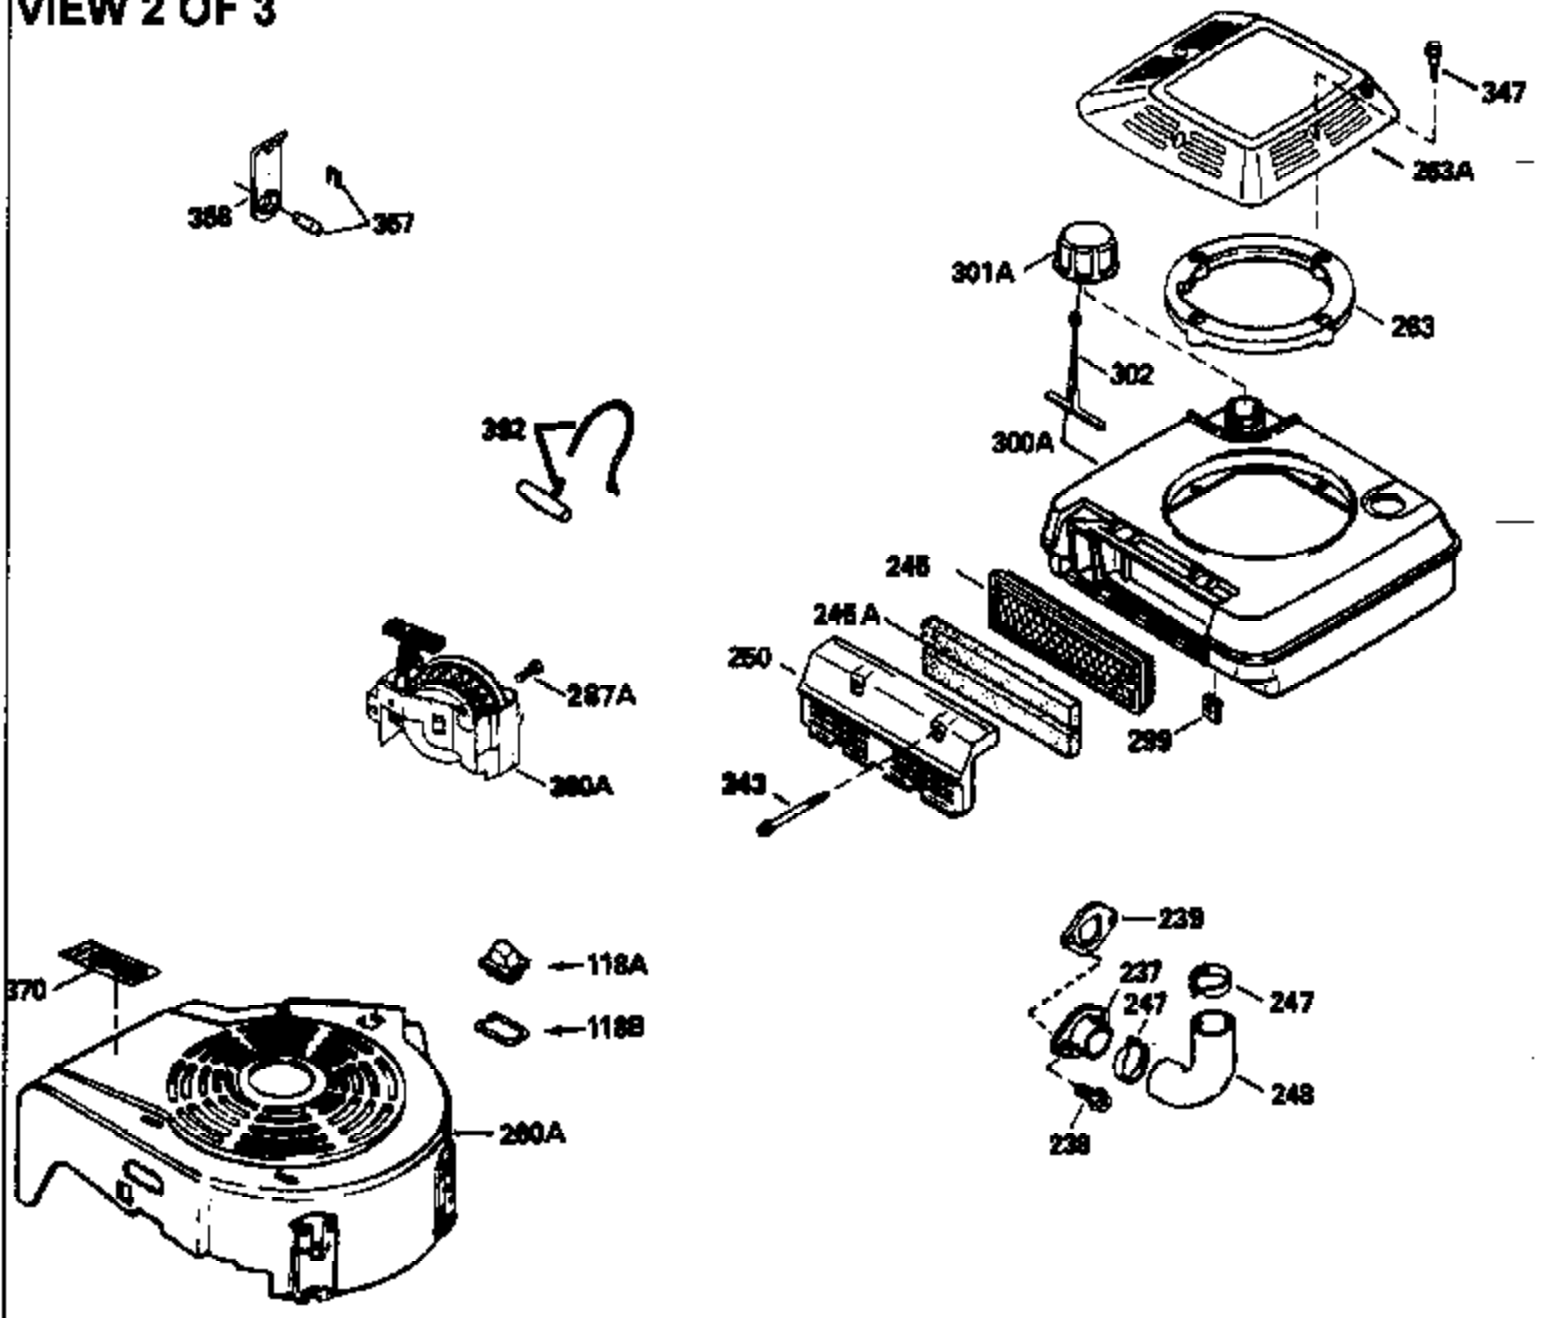

VIEW 2 OF 3

Ref #	Part Number	Qty	Description
55A	35152		Shaft, P.T.O.
118	730194		Rope Guide Kit (Use as required)
238	650806		Screw, 10-32 x 5/8"
239	34338		* Gasket, Air cleaner
246	34340		Element, Air cleaner
246E	35435		Filter, Pre-air (Use as required)
250	34341A		Cover, Air cleaner
260A	34859		Housing, Blower
286	35009		Screen, Starter cup
287A	650735		Screw, 10-24 x 3/8" (Use as required)
287A			Pop Rivet (3/16" Dia.) (Purchase locally)
370J	34870		Decal, Instruction (Optional)
370	550223		Decal, Name
370H	34387		Decal, Instruction (Optional)
425	730571		Starter Muff Kit (Incl.370J,426,427)(Opt.)
426	32203		Starter Air Cleaner (Optional)
427	32204		Starter Air Cleaner Bracket (Optional)
436	611006		Stator Plate Ass'y.(Incl.377,378,437, 442-448)
437	30551		Spring, Breaker box cover
438	610947		Cover, Dust
439	610955		Gasket, Stator cover
440	30992		Cam, Breaker
442	610385		Washer
443	610408		Nut, 8-32
444	29181		Breaker Fastening Screw & Washer
445	610593		Condenser Fastening Screw
446	33356		Terminal, Ground