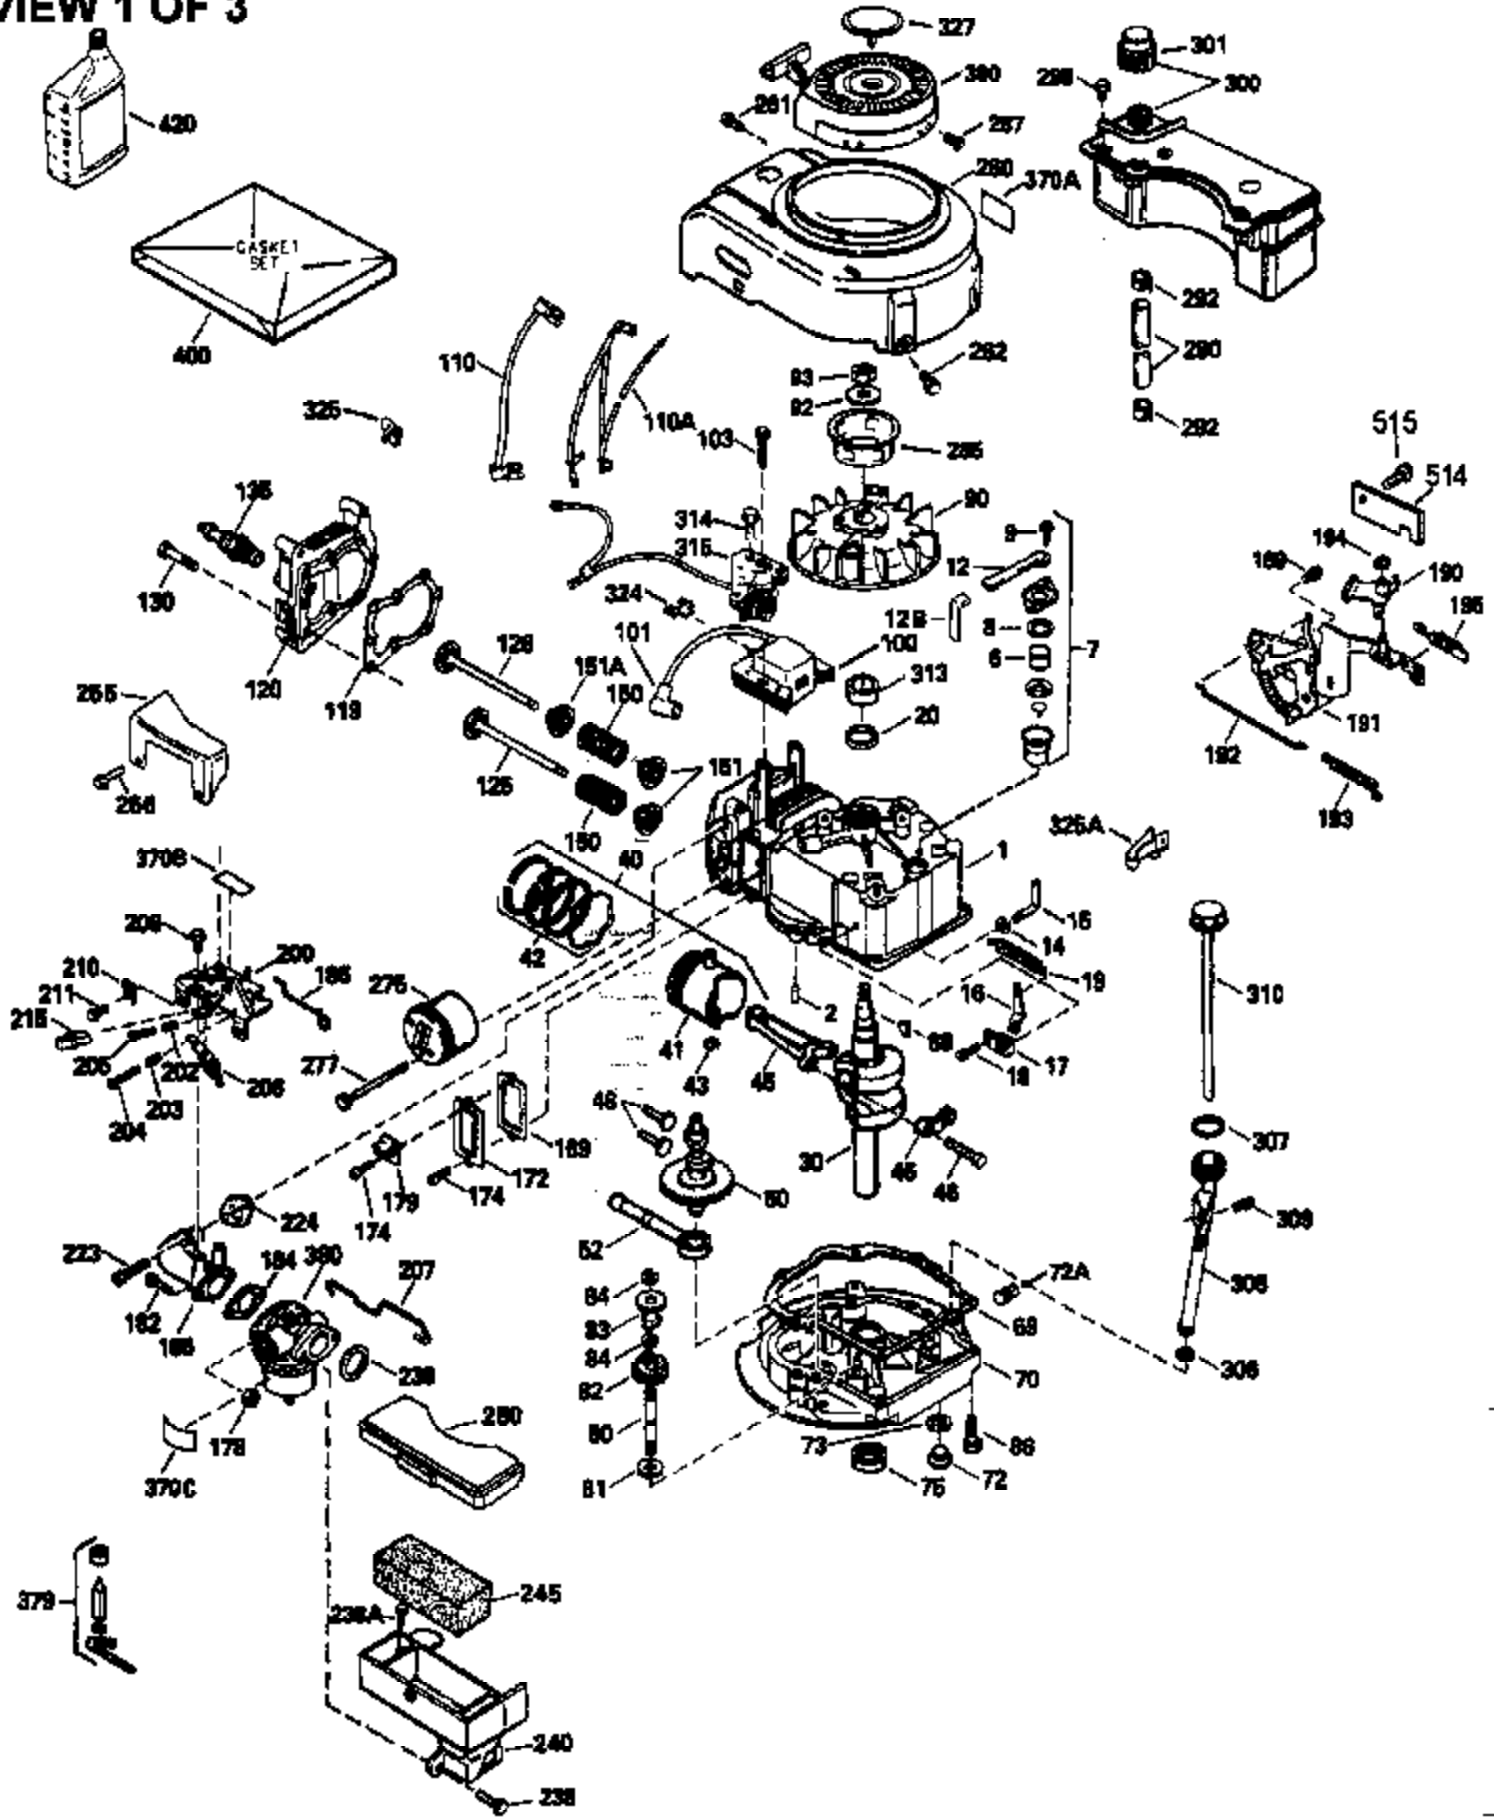

VIEW 1 OF 3

Ref #	Part Number	Qty	Description
1	33968B		Cylinder (Incl. 2 & 20) (2-13/16")
2	26727		Pin, Dowel
6	33734		Element, Breather
7	34214A		Breather Ass'y. (Incl. 6, 8, 9, 12 , & 12A)
8	33735		* Gasket, Breather
9	30200		Screw, 10-24 x 9/16"
12	33886		Tube, Breather
14	28277		Washer, Flat
15	31513		Rod, Governor
16	31383A		Lever, Governor
17	31335		Clamp, Governor lever
18	650548		Screw, 8-32 x 5/16"
19	31361		Spring, Extension
20	32600		Seal, Oil
30	34490B		Crankshaft
40	34535		Piston, Pin & Ring Set (Std.) (2-13/16")
40	34536		Piston, Pin & Ring Set (.010" OS)
40	34537		Piston, Pin & Ring Set (.020" OS)
41	33562B		Piston & Pin Ass'y.(Incl. 43)(Std.)(2 -13/16")
41	33563B		Piston & Pin Ass'y. (Incl. 43) (.010" OS)
41	33564B		Piston & Pin Ass'y. (Incl. 43) (.020" OS)
42	33567		Ring Set (Std.) (2-13/16" Bore)
42	33568		Ring Set (.010" OS)
42	33569		Ring Set (.020" OS)
43	20381		Ring, Piston pin retaining
45	32875		Rod Assy., Connecting (Incl. 46)
46	32610A		Bolt, Connecting rod
48	27241		Lifter, Valve
50	33533		Camshaft (MCR)
52	29914		Oil Pump Assy.
55A	35152		Shaft, P.T.O.
69	35261		* Gasket, Mounting flange
72	30572		Plug, Oil drain (Incl. 73)
73	28833		* Drain Plug Gasket (Not req. W/plastic plug)
75	26208		Seal, Oil
80	30574		Shaft, Governor
81	30590A		Washer, Flat
82	30591		Gear Assy., Governor (Incl. 81)
83	30588A		Spool, Governor
84	29193		Ring, Retaining
86	650488		Screw, 1/4-20 x 1-1/4"
89	611004		Flywheel Key
90	611046A		Flywheel
92	650815		Washer, Belleville
93	650816		Nut, Flywheel
100	34443A		Solid State Ignition
100	730207		Magneto-to-Solid State Conv. Kit (Includes solid state module, solid state flywheel key, and instructions.) (Use as required on external ignition engines only.)
101	610118		Cover, Spark plug (Use as required)
103	650814		Screw, Torx T-15, 10-24 x 1"
110	34961		Ground Wire
118	730194		Rope Guide Kit (Use as required)
119	33554A		* Gasket, Head
120	34342		Head, Cylinder
125	29314B		Intake Valve (Std.) (Incl. 151) (Conventional Ports)
125	29315C		Intake Valve (1/32" OS) (Incl. 151) (Conventional Ports)