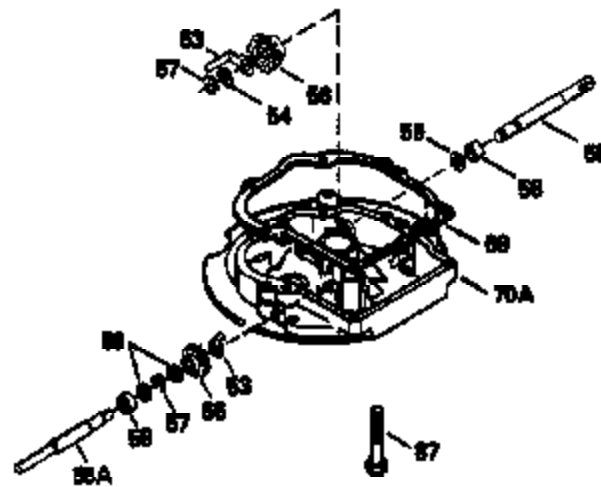

ILLUSTRATION SHOWS TYPICAL PARTS ONLY. ORDER BY PART NUMBER. PARTS NOT LISTED ARE SUPPLIED BY OEM.

VIEW 3 OF 3

Ref #	Part Number	Qty	Description
	RPMHigh		3000 to 3300
	RPMLow		2000 to 2300
19	31361	1	Extension Spring
53	31745	1	Tang Washer
55	33651	1	PTO Shaft
56	31746	1	Right Hand Worm Gear
57	33537	1	Retaining Ring
58	31744	1	Oil Seal
59	31747	2	Washer
69	35261	1	* Mounting Flange Gasket
87	650492	1	Screw, 1/4-20 x 2-1/4"
92	650815	1	Belleville Washer
182	6201	2	Screw, 1/4-28 x 7/8"
185	31384A	1	Intake Pipe (Incl. 224)
186	34337	1	Governor Link
223	650451	2	Screw, 1/4-20 x 1"
238	650806	2	Screw, 10-32 x 5/8"
245	34340	1	Air Cleaner Filter
250	34341B	1	Air Cleaner Cover
276	33753	1	Locking Plate
277	650795	2	Screw, 1/4-20 x 2-1/4"
370A	34346	1	Lubrication Decal