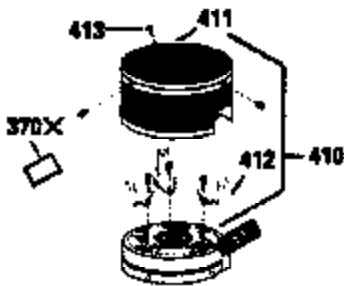

ILLUSTRATION SHOWS TYPICAL PARTS ONLY. ORDER BY PART NUMBER. PARTS NOT LISTED ARE SUPPLIED BY OEM.

VIEW 3 OF 3

Ref #	Part Number	Qty	Description
	RPMHigh		3000 to 3300
	RPMLow		2000 to 2300
19	31361	1	Extension Spring
53	31745	1	Tang Washer
55	33651	1	PTO Shaft
56	31746	1	Right Hand Worm Gear
57	33537	1	Retaining Ring
58	31744	1	Oil Seal
59	31747	2	Washer
69	35261	1	* Mounting Flange Gasket
87	650492	1	Screw, 1/4-20 x 2-1/4"
92	650815	1	Belleville Washer
182	6201	2	Screw, 1/4-28 x 7/8"
185	31384A	1	Intake Pipe (Incl. 224)
186	34337	1	Governor Link
223	650451	2	Screw, 1/4-20 x 1"
238	650806	2	Screw, 10-32 x 5/8"
245	34340	1	Air Cleaner Filter
250	34341B	1	Air Cleaner Cover
276	33753	1	Locking Plate
277	650795	2	Screw, 1/4-20 x 2-1/4"
370A	34346	1	Lubrication Decal