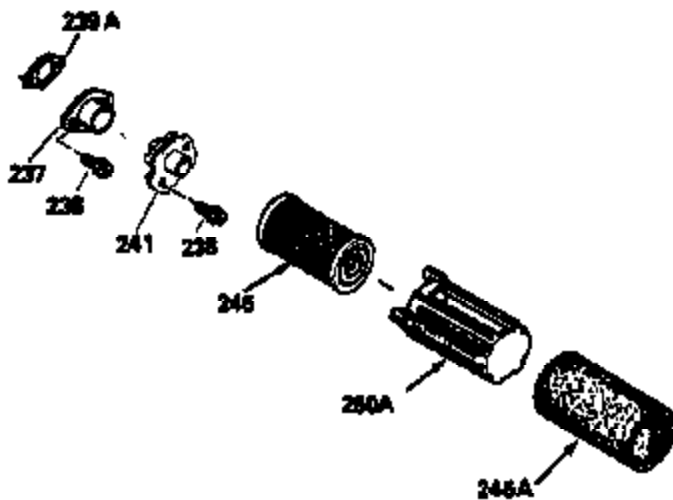

ILLUSTRATION SHOWS TYPICAL PARTS ONLY. ORDER BY PART NUMBER. PARTS NOT LISTED ARE SUPPLIED BY OEM.

VIEW 3 OF 3

Ref #	Part Number	Qty	Description
	RPMHigh		3000 to 3300
	RPMLow		2000 to 2300
19	31361	1	Extension Spring
53	31745	1	Tang Washer
55	33651	1	PTO Shaft
56	31746	1	Right Hand Worm Gear
57	33537	1	Retaining Ring
58	31744	1	Oil Seal
59	31747	2	Washer
69	35261	1	* Mounting Flange Gasket
87	650492	1	Screw, 1/4-20 x 2-1/4"
92	650815	1	Belleville Washer
182	6201	2	Screw, 1/4-28 x 7/8"
185	31384A	1	Intake Pipe (Incl. 224)
186	34337	1	Governor Link
223	650451	2	Screw, 1/4-20 x 1"
238	650806	2	Screw, 10-32 x 5/8"
245	34340	1	Air Cleaner Filter
250	34341B	1	Air Cleaner Cover
276	33753	1	Locking Plate
277	650795	2	Screw, 1/4-20 x 2-1/4"
370A	34346	1	Lubrication Decal