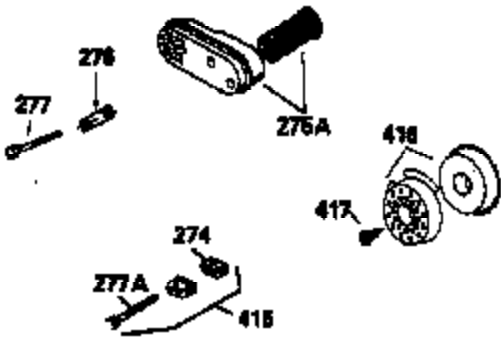

ILLUSTRATION SHOWS TYPICAL PARTS ONLY. ORDER BY PART NUMBER. PARTS NOT LISTED ARE SUPPLIED BY OEM.

VIEW 3 OF 3

Ref #	Part Number	Qty	Description
	RPMHigh		3000 to 3300
	RPMLow		2000 to 2300
19	31361	1	Extension Spring
53	31745	1	Tang Washer
55	33651	1	PTO Shaft
56	31746	1	Right Hand Worm Gear
57	33537	1	Retaining Ring
58	31744	1	Oil Seal
59	31747	2	Washer
69	35261	1	* Mounting Flange Gasket
87	650492	1	Screw, 1/4-20 x 2-1/4"
92	650815	1	Belleville Washer
182	6201	2	Screw, 1/4-28 x 7/8"
185	31384A	1	Intake Pipe (Incl. 224)
186	34337	1	Governor Link
223	650451	2	Screw, 1/4-20 x 1"
238	650806	2	Screw, 10-32 x 5/8"
245	34340	1	Air Cleaner Filter
250	34341B	1	Air Cleaner Cover
276	33753	1	Locking Plate
277	650795	2	Screw, 1/4-20 x 2-1/4"
370A	34346	1	Lubrication Decal