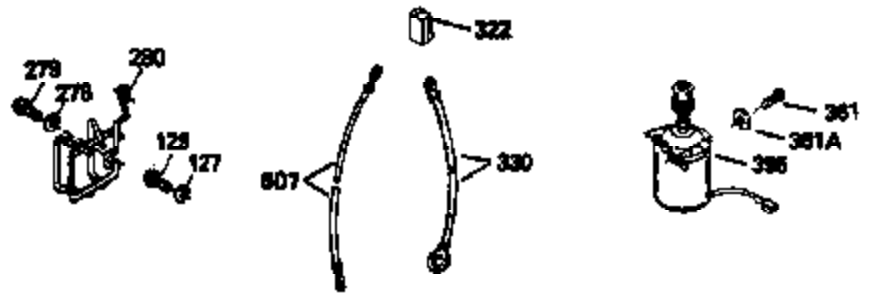

ILLUSTRATION SHOWS TYPICAL PARTS ONLY. ORDER BY PART NUMBER. PARTS NOT LISTED ARE SUPPLIED BY OEM.

VIEW 3 OF 3

Ref #	Part Number	Qty	Description
	RPMHigh		3000 to 3300
	RPMLow		2000 to 2300
19	31361	1	Extension Spring
53	31745	1	Tang Washer
55	33651	1	PTO Shaft
56	31746	1	Right Hand Worm Gear
57	33537	1	Retaining Ring
58	31744	1	Oil Seal
59	31747	2	Washer
69	35261	1	* Mounting Flange Gasket
87	650492	1	Screw, 1/4-20 x 2-1/4"
92	650815	1	Belleville Washer
182	6201	2	Screw, 1/4-28 x 7/8"
185	31384A	1	Intake Pipe (Incl. 224)
186	34337	1	Governor Link
223	650451	2	Screw, 1/4-20 x 1"
238	650806	2	Screw, 10-32 x 5/8"
245	34340	1	Air Cleaner Filter
250	34341B	1	Air Cleaner Cover
276	33753	1	Locking Plate
277	650795	2	Screw, 1/4-20 x 2-1/4"
370A	34346	1	Lubrication Decal