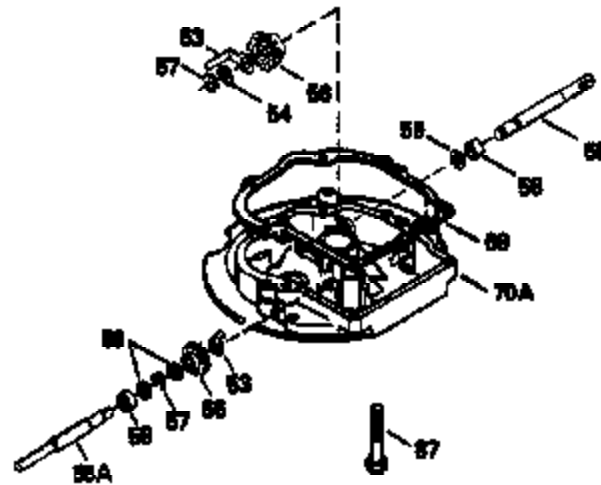

ILLUSTRATION SHOWS TYPICAL PARTS ONLY. ORDER BY PART NUMBER. PARTS NOT LISTED ARE SUPPLIED BY OEM.

**VIEW 2 OF 3**

Ref #	Part Number	Qty	Description
	RPMHigh		3000 to 3200
	RPMLow		2000 to 2300
92	650815	1	Belleville Washer
238	650806	2	Screw, 10-32 x 5/8"
245	34340	1	Air Cleaner Filter
287	650884	2	Screw, 8-32 x 1/2"
298	28763	3	Screw, 10-32 x 35/64"
301	33032	1	Fuel Cap
370	34346	1	Lubrication Decal
370A	550223	1	Name Decal
390	590688	1	Rewind Starter

ILLUSTRATION SHOWS TYPICAL PARTS ONLY. ORDER BY PART NUMBER. PARTS NOT LISTED ARE SUPPLIED BY OEM.

VIEW 3 OF 3

Ref #	Part Number	Qty	Description
	RPMHigh		3000 to 3200
	RPMLow		2000 to 2300
19	31361	1	Extension Spring
69	35261	1	* Mounting Flange Gasket
92	650815	1	Belleville Washer
182	6201	2	Screw, 1/4-28 x 7/8"
185	31384A	1	Intake Pipe (Incl. 224)
186	34337	1	Governor Link
223	650451	2	Screw, 1/4-20 x 1"
238	650806	2	Screw, 10-32 x 5/8"
245	34340	1	Air Cleaner Filter
250	34341B	1	Air Cleaner Cover
274	30081A	1	Exhaust Gasket
370A	550223	1	Name Decal