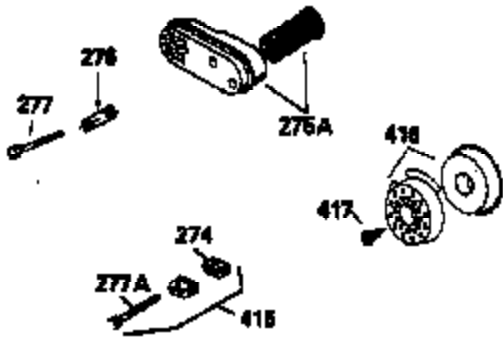

ILLUSTRATION SHOWS TYPICAL PARTS ONLY. ORDER BY PART NUMBER. PARTS NOT LISTED ARE SUPPLIED BY OEM.

**VIEW 2 OF 3**

Ref #	Part Number	Qty	Description
	RPMHigh		3000 to 3200
	RPMLow		2000 to 2300
92	650815	1	Belleville Washer
238	650806	2	Screw, 10-32 x 5/8"
245	34340	1	Air Cleaner Filter
287	650884	2	Screw, 8-32 x 1/2"
298	28763	3	Screw, 10-32 x 35/64"
301	33032	1	Fuel Cap
370	34346	1	Lubrication Decal
370A	550223	1	Name Decal
390	590688	1	Rewind Starter

ILLUSTRATION SHOWS TYPICAL PARTS ONLY. ORDER BY PART NUMBER. PARTS NOT LISTED ARE SUPPLIED BY OEM.

VIEW 3 OF 3

Ref #	Part Number	Qty	Description
	RPMHigh		3000 to 3200
	RPMLow		2000 to 2300
19	31361	1	Extension Spring
69	35261	1	* Mounting Flange Gasket
92	650815	1	Belleville Washer
182	6201	2	Screw, 1/4-28 x 7/8"
185	31384A	1	Intake Pipe (Incl. 224)
186	34337	1	Governor Link
223	650451	2	Screw, 1/4-20 x 1"
238	650806	2	Screw, 10-32 x 5/8"
245	34340	1	Air Cleaner Filter
250	34341B	1	Air Cleaner Cover
274	30081A	1	Exhaust Gasket
370A	550223	1	Name Decal