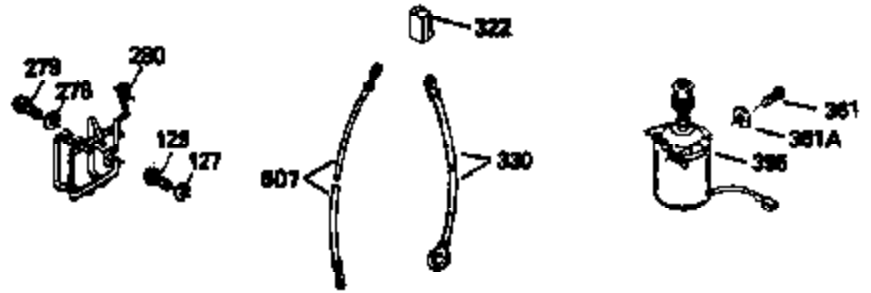

ILLUSTRATION SHOWS TYPICAL PARTS ONLY. ORDER BY PART NUMBER. PARTS NOT LISTED ARE SUPPLIED BY OEM.

**VIEW 2 OF 3**

Ref #	Part Number	Qty	Description
	RPMHigh		3000 to 3200
	RPMLow		2000 to 2300
92	650815	1	Belleville Washer
238	650806	2	Screw, 10-32 x 5/8"
245	34340	1	Air Cleaner Filter
287	650884	2	Screw, 8-32 x 1/2"
298	28763	3	Screw, 10-32 x 35/64"
301	33032	1	Fuel Cap
370	34346	1	Lubrication Decal
370A	550223	1	Name Decal
390	590688	1	Rewind Starter

ILLUSTRATION SHOWS TYPICAL PARTS ONLY. ORDER BY PART NUMBER. PARTS NOT LISTED ARE SUPPLIED BY OEM.

VIEW 3 OF 3

Ref #	Part Number	Qty	Description
	RPMHigh		3000 to 3200
	RPMLow		2000 to 2300
19	31361	1	Extension Spring
69	35261	1	* Mounting Flange Gasket
92	650815	1	Belleville Washer
182	6201	2	Screw, 1/4-28 x 7/8"
185	31384A	1	Intake Pipe (Incl. 224)
186	34337	1	Governor Link
223	650451	2	Screw, 1/4-20 x 1"
238	650806	2	Screw, 10-32 x 5/8"
245	34340	1	Air Cleaner Filter
250	34341B	1	Air Cleaner Cover
274	30081A	1	Exhaust Gasket
370A	550223	1	Name Decal