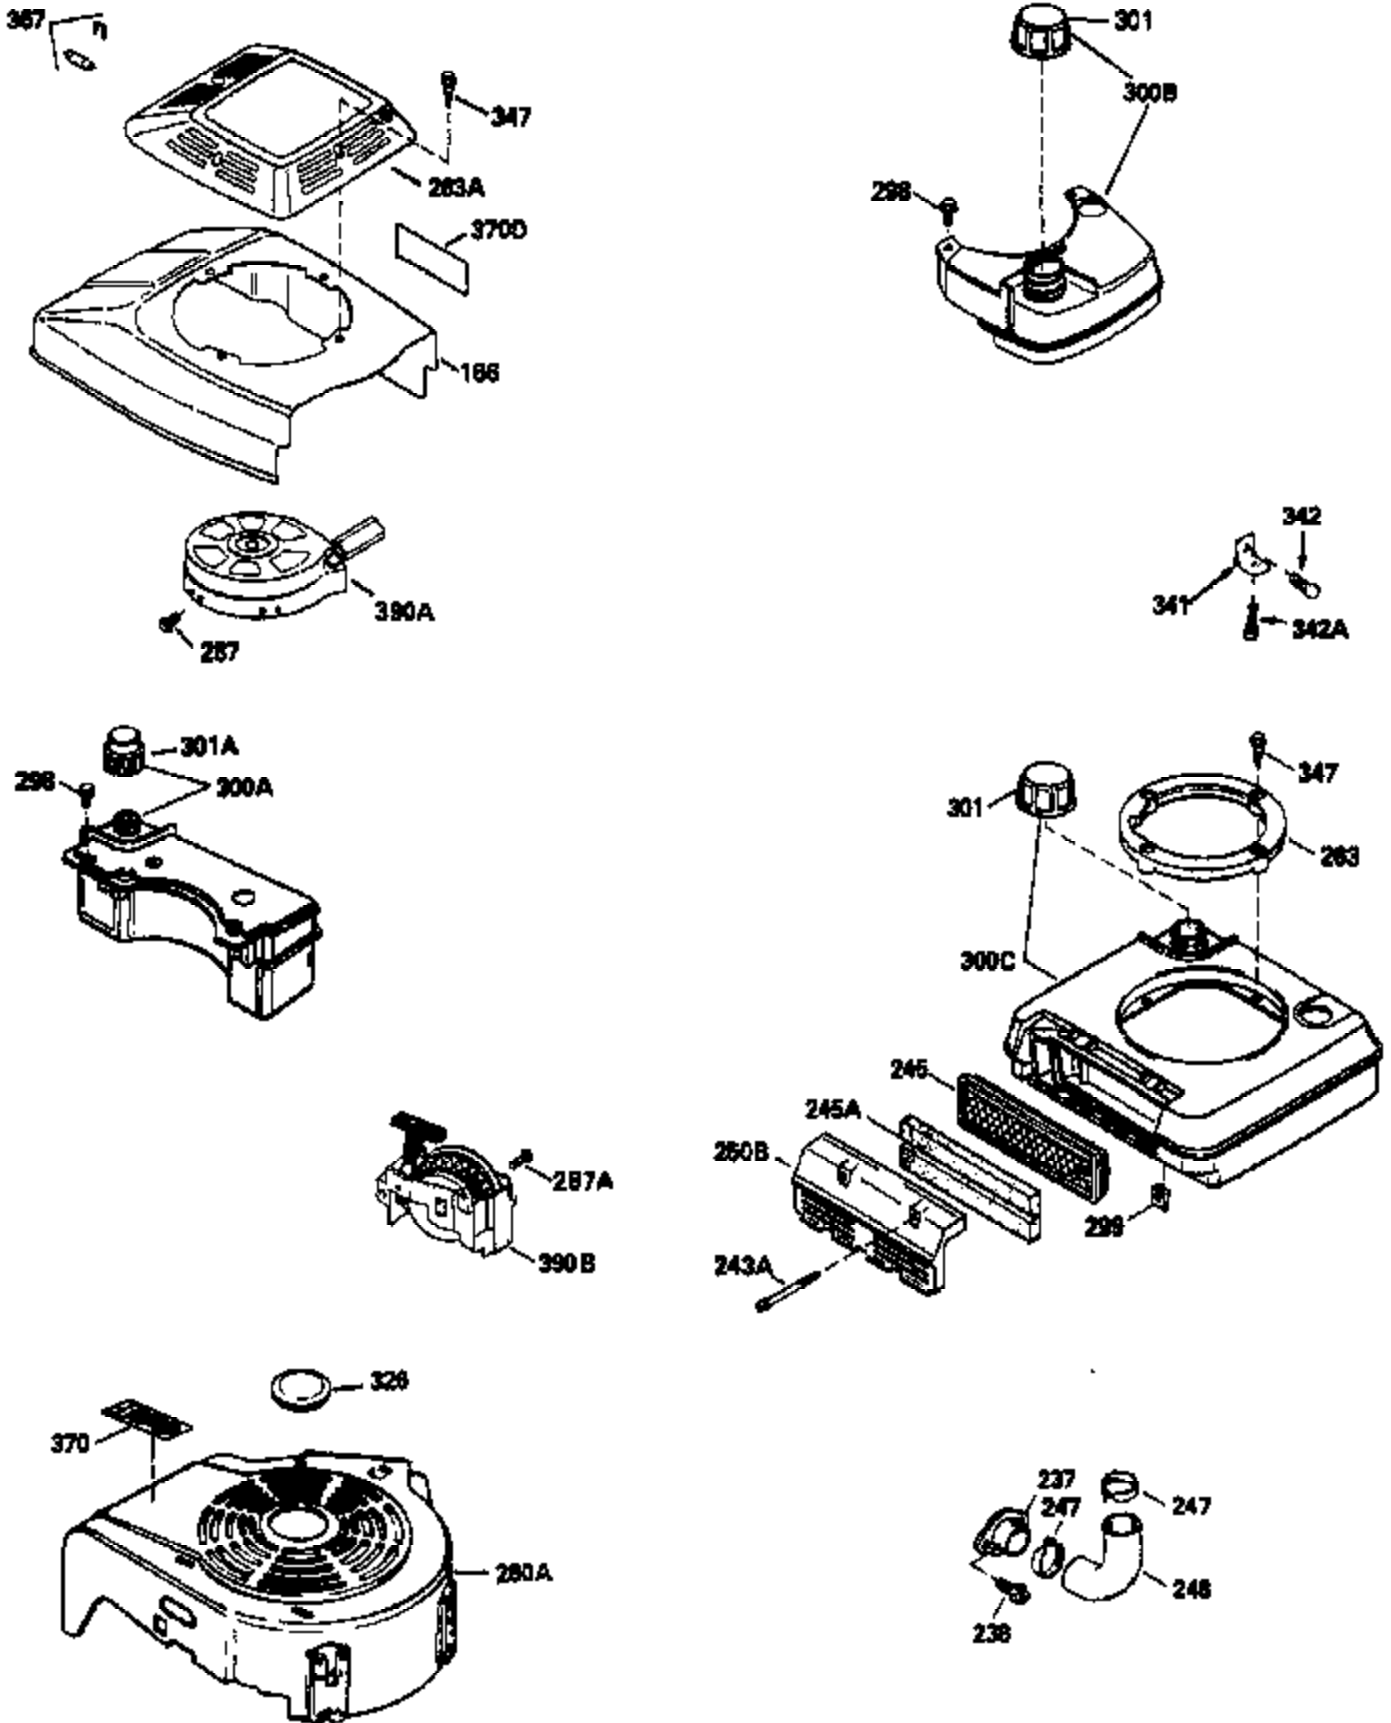

ILLUSTRATION SHOWS TYPICAL PARTS ONLY. ORDER BY PART NUMBER. PARTS NOT LISTED ARE SUPPLIED BY OEM.

VIEW 2 OF 3

Ref #	Part Number	Qty	Description
	RPMHigh		3000 to 3200
	RPMLow		2000 to 2300
92	650815	1	Belleville Washer
238	650806	2	Screw, 10-32 x 5/8"
245	34340	1	Air Cleaner Filter
287	650884	2	Screw, 8-32 x 1/2"
298	28763	3	Screw, 10-32 x 35/64"
301	33032	1	Fuel Cap
370	34346	1	Lubrication Decal
370A	550223	1	Name Decal
390	590688	1	Rewind Starter