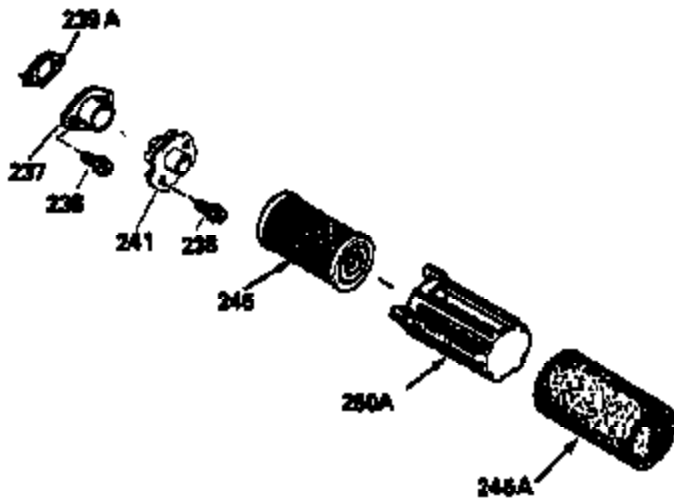

ILLUSTRATION SHOWS TYPICAL PARTS ONLY. ORDER BY PART NUMBER. PARTS NOT LISTED ARE SUPPLIED BY OEM.

**VIEW 2 OF 3**

Ref #	Part Number	Qty	Description
	RPMHigh		3000 to 3200
	RPMLow		2000 to 2300
92	650815	1	Belleville Washer
238	650806	2	Screw, 10-32 x 5/8"
245	34340	1	Air Cleaner Filter
287	650884	2	Screw, 8-32 x 1/2"
298	28763	3	Screw, 10-32 x 35/64"
301	33032	1	Fuel Cap
370	34346	1	Lubrication Decal
370A	550223	1	Name Decal
390	590688	1	Rewind Starter

ILLUSTRATION SHOWS TYPICAL PARTS ONLY. ORDER BY PART NUMBER. PARTS NOT LISTED ARE SUPPLIED BY OEM.

VIEW 3 OF 3

Ref #	Part Number	Qty	Description
	RPMHigh		3000 to 3200
	RPMLow		2000 to 2300
19	31361	1	Extension Spring
69	35261	1	* Mounting Flange Gasket
92	650815	1	Belleville Washer
182	6201	2	Screw, 1/4-28 x 7/8"
185	31384A	1	Intake Pipe (Incl. 224)
186	34337	1	Governor Link
223	650451	2	Screw, 1/4-20 x 1"
238	650806	2	Screw, 10-32 x 5/8"
245	34340	1	Air Cleaner Filter
250	34341B	1	Air Cleaner Cover
274	30081A	1	Exhaust Gasket
370A	550223	1	Name Decal