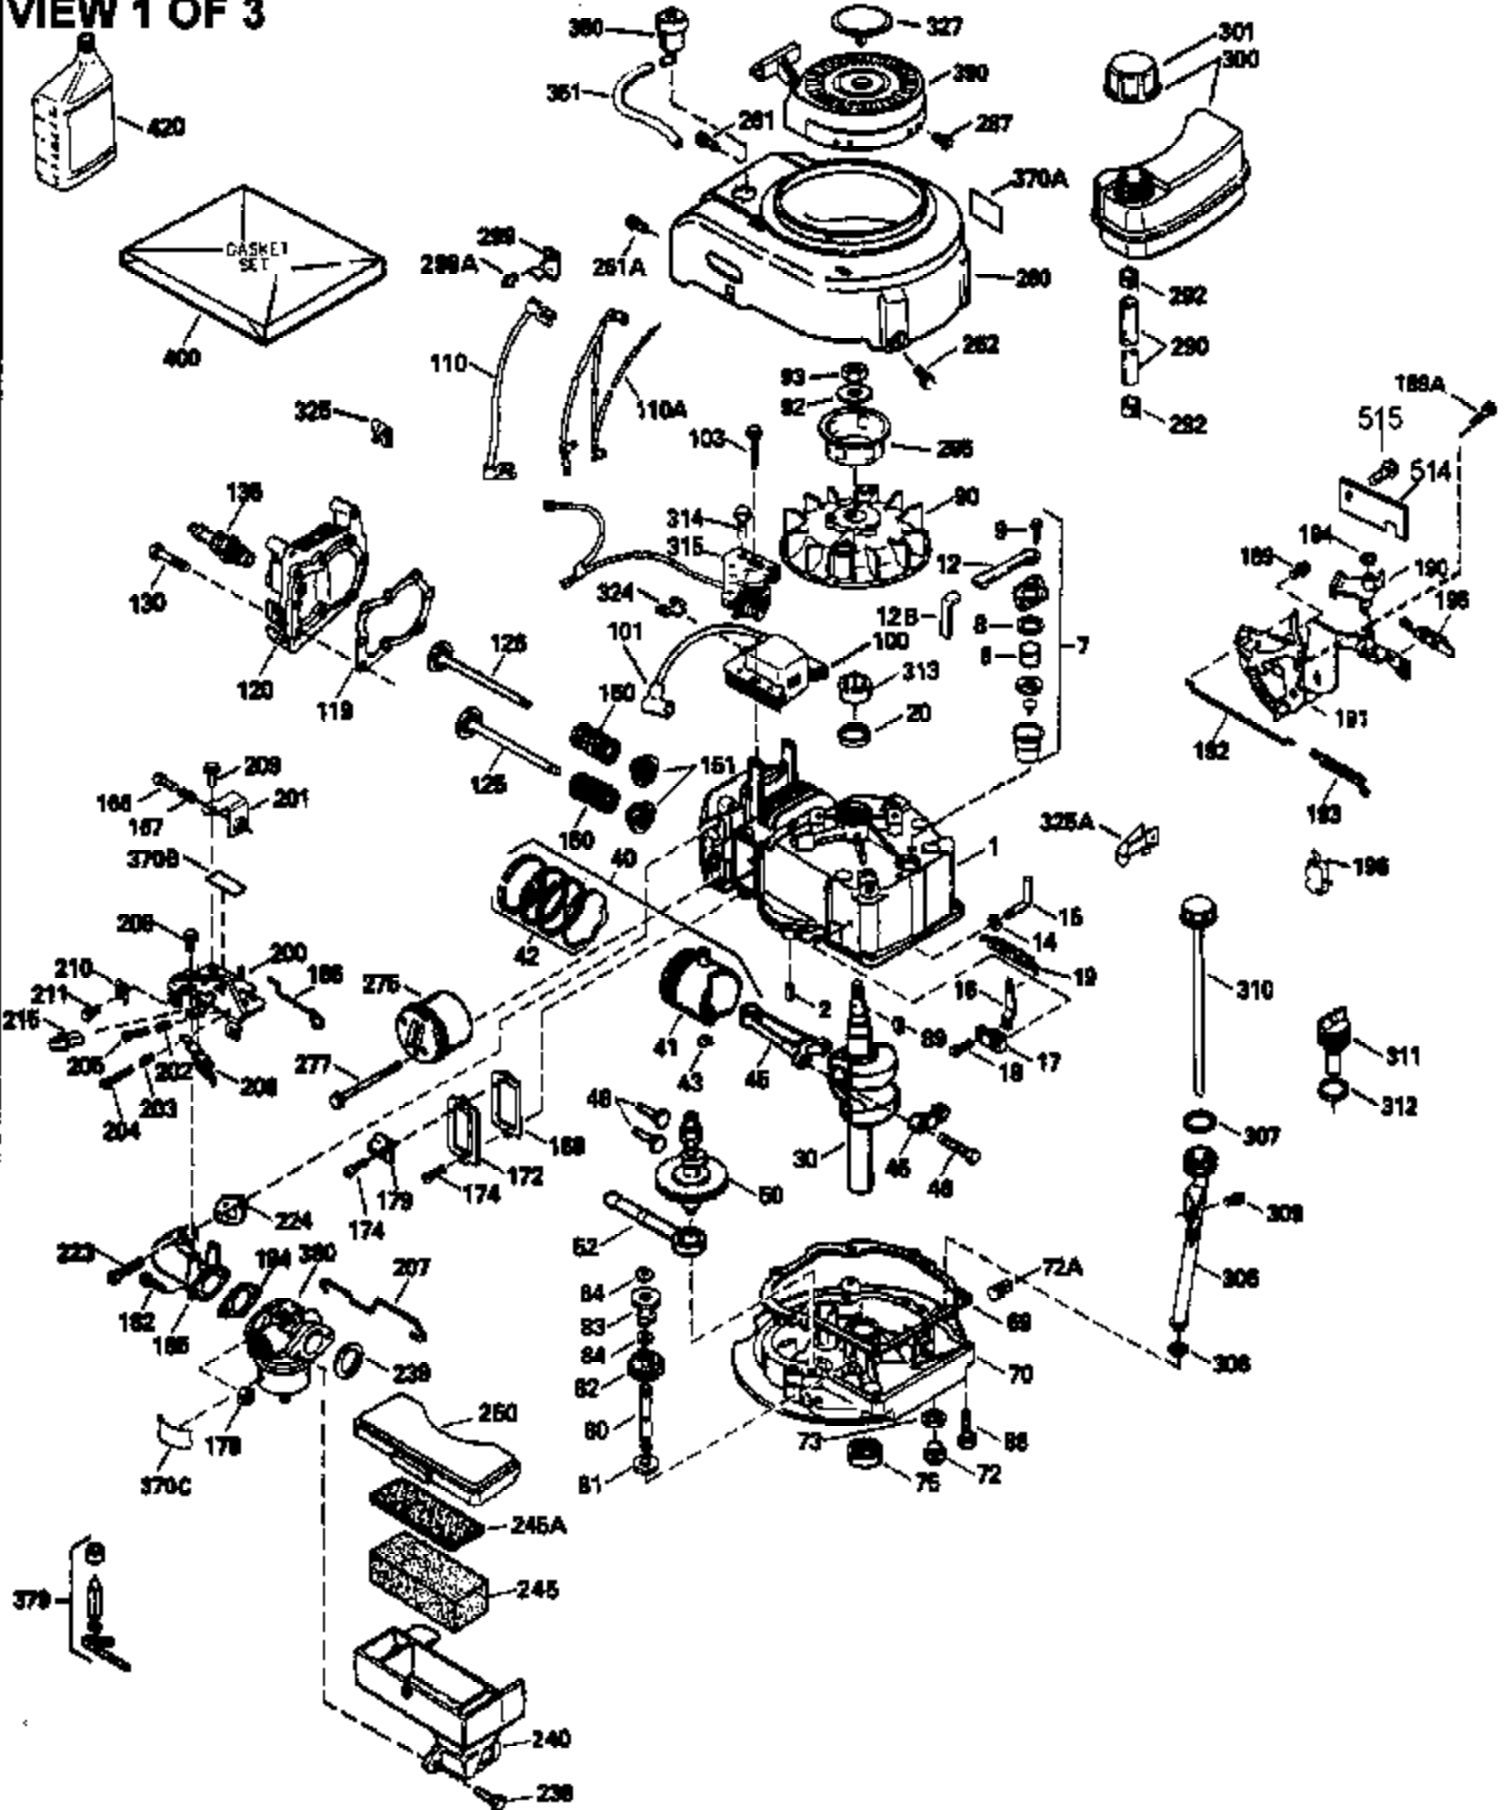

ILLUSTRATION SHOWS TYPICAL PARTS ONLY. ORDER BY PART NUMBER. PARTS NOT LISTED ARE SUPPLIED BY OEM.

VIEW 1 OF 3

Ref #	Part Number	Qty	Description
	RPMHigh		3000 to 3200
	RPMLow		2000 to 2300
1	33899A	1	Cylinder (Incl. 2 & 20)
2	26727	2	Dowel Pin
6	33734	1	Breather Element
7	34214A	1	Breather Ass'y. (Incl. 6, 8, 9 & 12)
8	33735	1	* Breather Gasket
9	30200	2	Screw, 10-24 x 9/16"
12	33886	1	Breather Tube
14	28277	1	Washer
15	30589	1	Governor Rod (Incl. 14)
16	31383A	1	Governor Lever
17	31335	1	Governor Lever Clamp
18	650548	1	Screw, 8-32 x 5/16"
19	31361	1	Extension Spring
20	32600	1	Oil Seal
30	34469	1	Crankshaft
40	34535	1	Piston, Pin & Ring Set (Std.)
40	34536	1	Piston, Pin & Ring Set (.010" OS)
40	34537	1	Piston, Pin & Ring Set (.020" OS)
41	33562B	1	Piston & Pin Ass'y. (Std.) (Incl. 43)
41	33563B	1	Piston & Pin Ass'y. (.010" OS) (Incl. 43)
41	33564B	1	Piston & Pin Ass'y. (.020" OS) (Incl. 43)
42	33567	1	Ring Set (Std.)
42	33568	1	Ring Set (.010" OS)
42	33569	1	Ring Set (.020" OS)
43	20381	2	Piston Pin Retaining Ring
45	32875	1	Connecting Rod Ass'y. (Incl. 46)
46	32610A	2	Connecting Rod Bolt
48	27241	2	Valve Lifter
50	33553	1	Camshaft (MCR)
52	29914	1	Oil Pump Ass'y.
69	35261	1	* Mounting Flange Gasket
70	34311D	1	Mounting Flange (Incl. 72, 75 & 80)
72	36083	1	Oil Drain Plug
75	27897	1	Oil Seal
80	30574	1	Governor Shaft
81	30590A	1	Washer
82	30591	1	Governor Gear Ass'y. (Incl. 81)
83	30588A	1	Governor Spool
84	29193	2	Retaining Ring
86	650488	6	Screw, 1/4-20 x 1-1/4"
89	611004	1	Flywheel Key
90	611112	1	Flywheel
92	650815	1	Belleville Washer
93	650816	1	Flywheel Nut
100	34443A	1	Solid State Ignition
101	610118	1	Spark Plug Cover
103	650814	2	Screw, Torx T-15, 10-24 x 1"
110	36230	1	Ground Wire
119	33554A	1	* Cylinder Head Gasket
120	34342	1	Cylinder Head
125	29313C	1	Exhaust Valve (Std.) (Incl. 151)
125	29315C	1	Exhaust Valve (1/32" OS) (Incl. 151)
126	29314B	1	Intake Valve (Std.) (Incl. 151)
126	29315C	1	Intake Valve (1/32" OS) (Incl. 151)
130	6021A	8	Screw, 5/16-18 x 1-1/2"
135	35395	1	Resistor Spark Plug (RJ19LM)