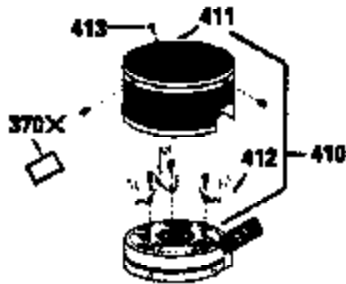

ILLUSTRATION SHOWS TYPICAL PARTS ONLY. ORDER BY PART NUMBER. PARTS NOT LISTED ARE SUPPLIED BY OEM.

**VIEW 2 OF 3**

Ref #	Part Number	Qty	Description
	RPMHigh		3000 to 3200
	RPMLow		2000 to 2300
92	650815	1	Belleville Washer
238	650806	2	Screw, 10-32 x 5/8"
245	34340	1	Air Cleaner Filter
287	650884	2	Screw, 8-32 x 1/2"
298	28763	3	Screw, 10-32 x 35/64"
301	33032	1	Fuel Cap
370	34346	1	Lubrication Decal
370A	550223	1	Name Decal
390	590688	1	Rewind Starter

ILLUSTRATION SHOWS TYPICAL PARTS ONLY. ORDER BY PART NUMBER. PARTS NOT LISTED ARE SUPPLIED BY OEM.

VIEW 3 OF 3

Ref #	Part Number	Qty	Description
	RPMHigh		3000 to 3200
	RPMLow		2000 to 2300
19	31361	1	Extension Spring
69	35261	1	* Mounting Flange Gasket
92	650815	1	Belleville Washer
182	6201	2	Screw, 1/4-28 x 7/8"
185	31384A	1	Intake Pipe (Incl. 224)
186	34337	1	Governor Link
223	650451	2	Screw, 1/4-20 x 1"
238	650806	2	Screw, 10-32 x 5/8"
245	34340	1	Air Cleaner Filter
250	34341B	1	Air Cleaner Cover
274	30081A	1	Exhaust Gasket
370A	550223	1	Name Decal