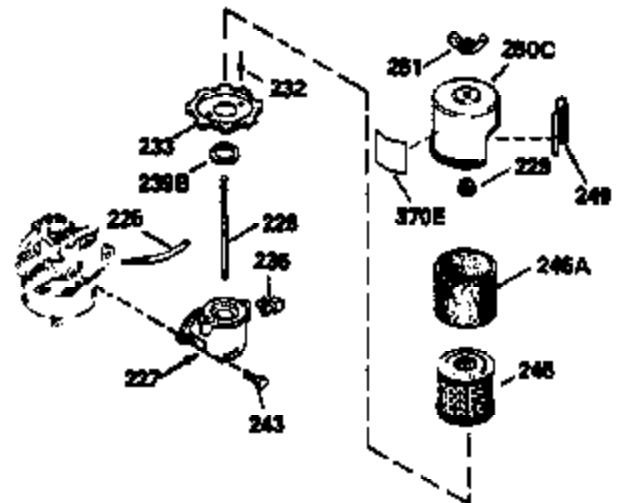

ILLUSTRATION SHOWS TYPICAL PARTS ONLY. ORDER BY PART NUMBER. PARTS NOT LISTED ARE SUPPLIED BY OEM.

**VIEW 2 OF 3**

Ref #	Part Number	Qty	Description
	RPMHigh		3000 to 3200
	RPMLow		2000 to 2300
92	650815	1	Belleville Washer
238	650806	2	Screw, 10-32 x 5/8"
245	34340	1	Air Cleaner Filter
287	650884	2	Screw, 8-32 x 1/2"
298	28763	3	Screw, 10-32 x 35/64"
301	33032	1	Fuel Cap
370	34346	1	Lubrication Decal
370A	550223	1	Name Decal
390	590688	1	Rewind Starter

ILLUSTRATION SHOWS TYPICAL PARTS ONLY. ORDER BY PART NUMBER. PARTS NOT LISTED ARE SUPPLIED BY OEM.

VIEW 3 OF 3

Ref #	Part Number	Qty	Description
	RPMHigh		3000 to 3200
	RPMLow		2000 to 2300
19	31361	1	Extension Spring
69	35261	1	* Mounting Flange Gasket
92	650815	1	Belleville Washer
182	6201	2	Screw, 1/4-28 x 7/8"
185	31384A	1	Intake Pipe (Incl. 224)
186	34337	1	Governor Link
223	650451	2	Screw, 1/4-20 x 1"
238	650806	2	Screw, 10-32 x 5/8"
245	34340	1	Air Cleaner Filter
250	34341B	1	Air Cleaner Cover
274	30081A	1	Exhaust Gasket
370A	550223	1	Name Decal