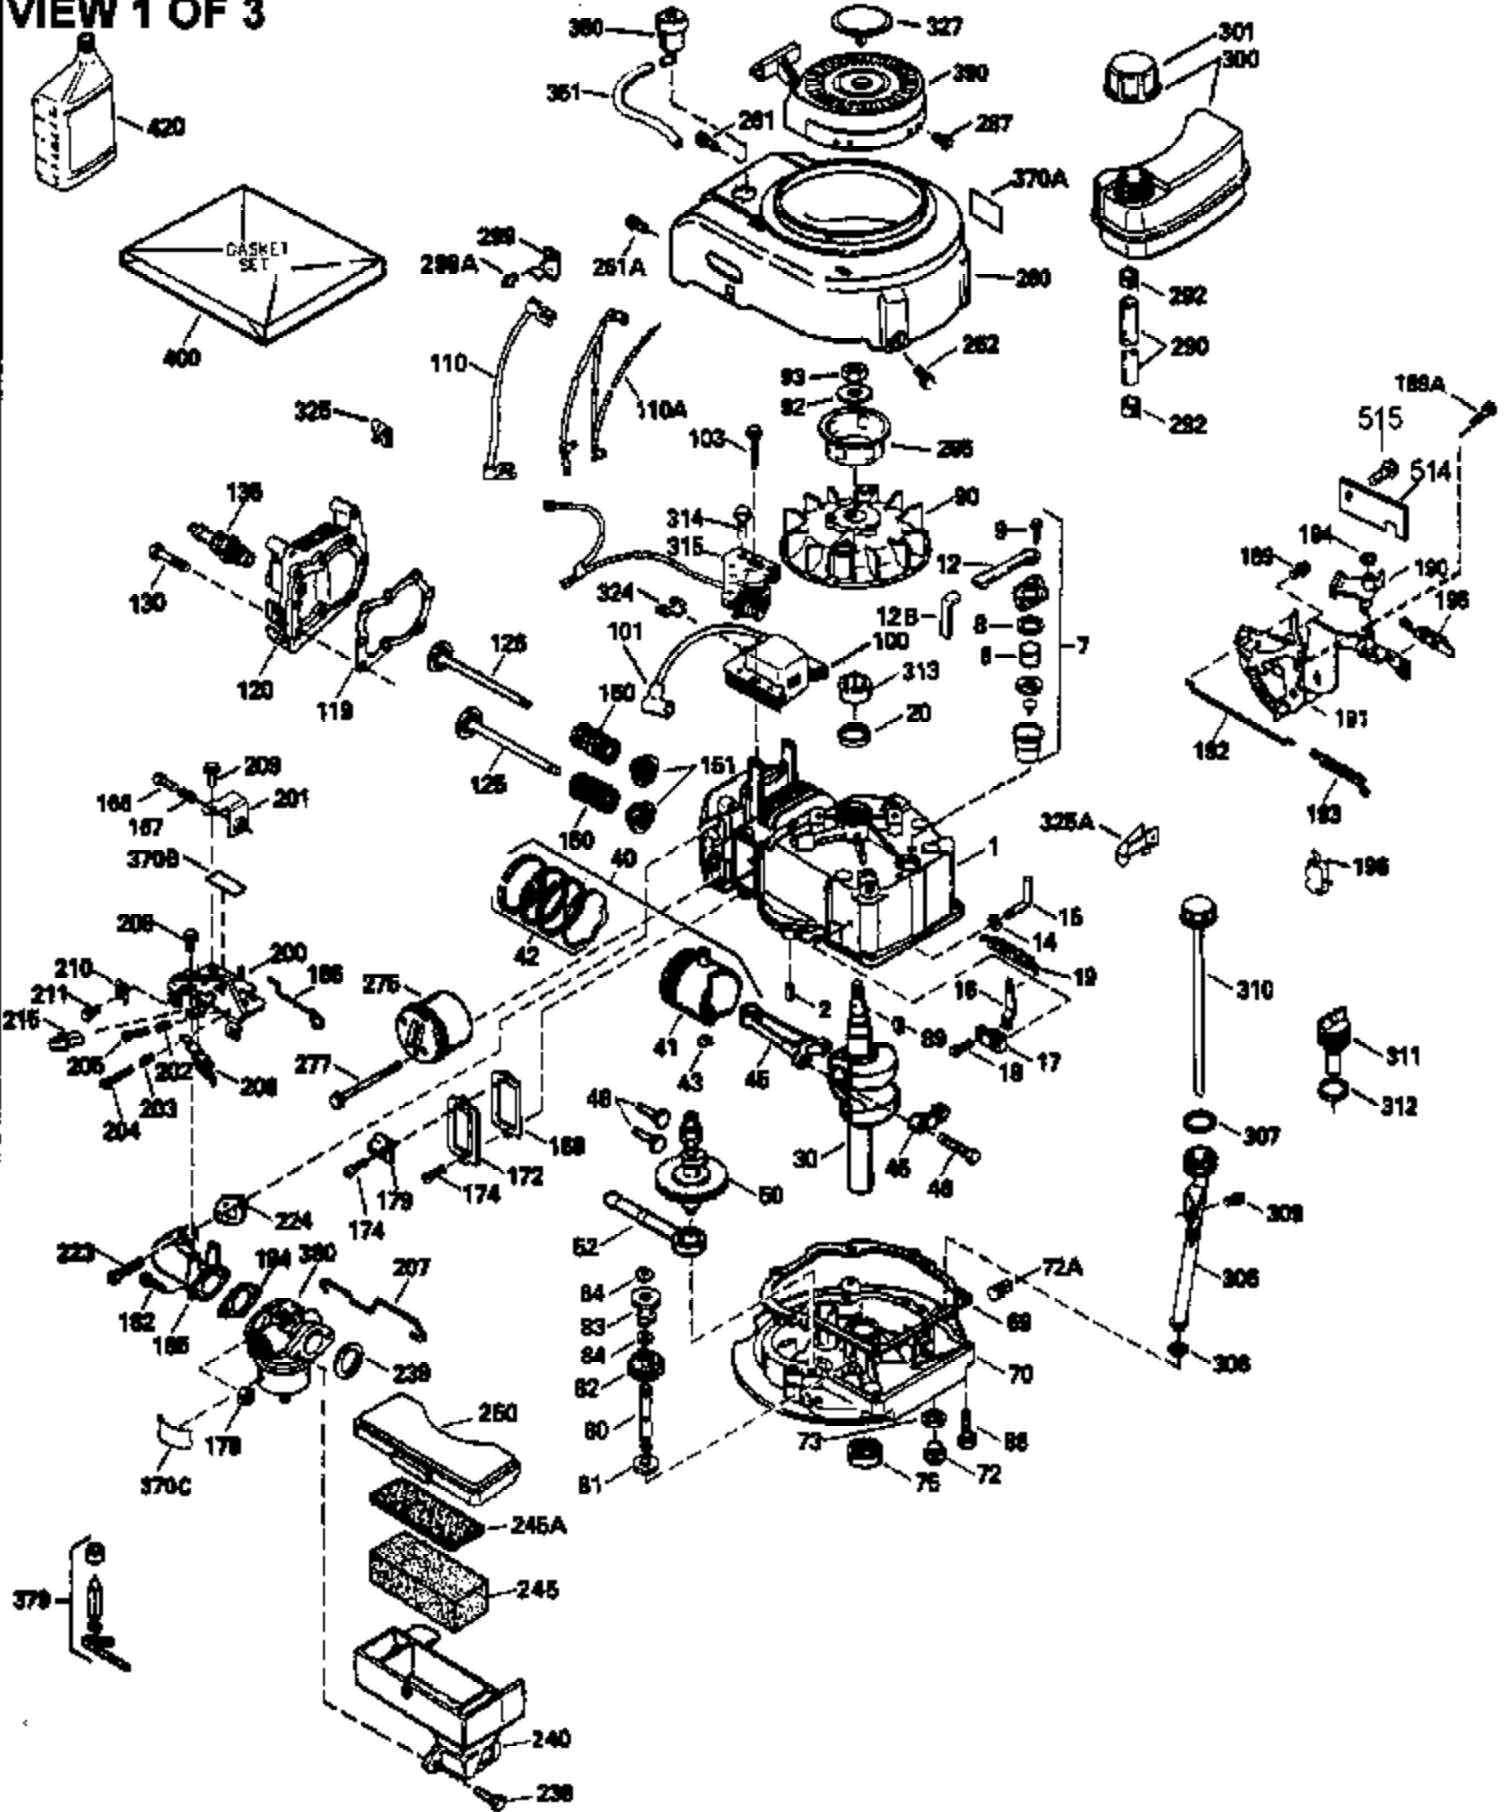

ILLUSTRATION SHOWS TYPICAL PARTS ONLY. ORDER BY PART NUMBER. PARTS NOT LISTED ARE SUPPLIED BY OEM.

VIEW 1 OF 3

Engine Parts List #1

Ref #	Part Number	Qty	Description
	RPMHigh		3000 to 3300
	RPMLow		2000 to 2300
1	33899A	1	Cylinder (Incl. 2 & 20)
2	26727	2	Dowel Pin
6	33734	1	Breather Element
7	34214A	1	Breather Ass'y. (Incl. 6, 8, 9 & 12)
8	33735	1	* Breather Gasket
9	30200	2	Screw, 10-24 x 9/16"
12	33886	1	Breather Tube
14	28277	1	Washer
15	30589	1	Governor Rod (Incl. 14)
16	31383A	1	Governor Lever
17	31335	1	Governor Lever Clamp
18	650548	1	Screw, 8-32 x 5/16"
19	31361	1	Extension Spring
20	32600	1	Oil Seal
30	35084A	1	Crankshaft
40	34535	1	Piston, Pin & Ring Set (Std.)
40	34536	1	Piston, Pin & Ring Set (.010" OS)
40	34537	1	Piston, Pin & Ring Set (.020" OS)
41	33562B	1	Piston & Pin Ass'y. (Std.) (Incl. 43)
41	33563B	1	Piston & Pin Ass'y. (.010" OS) (Incl. 43)
41	33564B	1	Piston & Pin Ass'y. (.020" OS) (Incl. 43)
42	33567	1	Ring Set (Std.)
42	33568	1	Ring Set (.010" OS)
42	33569	1	Ring Set (.020" OS)
43	20381	2	Piston Pin Retaining Ring
45	32875	1	Connecting Rod Ass'y. (Incl. 46)
46	32610A	2	Connecting Rod Bolt
48	27241	2	Valve Lifter
50	33553	1	Camshaft (MCR)
52	29914	1	Oil Pump Ass'y.
69	35261	1	* Mounting Flange Gasket
70	34311D	1	Mounting Flange (Incl. 72, 75 & 80)
72	36083	1	Oil Drain Plug
75	27897	1	Oil Seal
80	30574	1	Governor Shaft
81	30590A	1	Washer
82	30591	1	Governor Gear Ass'y. (Incl. 81)
83	30588A	1	Governor Spool
84	29193	2	Retaining Ring
86	650488	6	Screw, 1/4-20 x 1-1/4"
89	611004	1	Flywheel Key
90	611112	1	Flywheel
92	650815	1	Belleville Washer
93	650816	1	Flywheel Nut
100	34443A	1	Solid State Ignition
101	610118	1	Spark Plug Cover
103	650814	2	Screw, Torx T-15, 10-24 x 1"
110	36230	1	Ground Wire
119	33554A	1	* Cylinder Head Gasket
120	34342	1	Cylinder Head
125	29313C	1	Exhaust Valve (Std.) (Incl. 151)
125	29315C	1	Exhaust Valve (1/32" OS) (Incl. 151)
126	29314B	1	Intake Valve (Std.) (Incl. 151)
126	29315C	1	Intake Valve (1/32" OS) (Incl. 151)
130	6021A	8	Screw, 5/16-18 x 1-1/2"
135	35395	1	Resistor Spark Plug (RJ19LM)