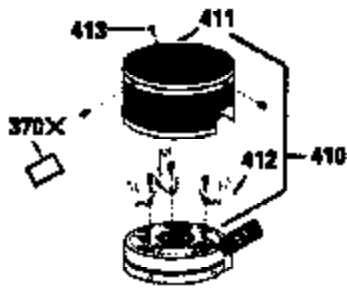

ILLUSTRATION SHOWS TYPICAL PARTS ONLY. ORDER BY PART NUMBER. PARTS NOT LISTED ARE SUPPLIED BY OEM.

VIEW 3 OF 3

Ref #	Part Number	Qty	Description
	RPMHigh		3000 to 3300
	RPMLow		2000 to 2300
19	31361	1	Extension Spring
69	35261	1	* Mounting Flange Gasket
92	650815	1	Belleville Washer
182	6201	2	Screw, 1/4-28 x 7/8"
185	31384A	1	Intake Pipe (Incl. 224)
186	34337	1	Governor Link
223	650451	2	Screw, 1/4-20 x 1"
238	650806	2	Screw, 10-32 x 5/8"
245	34340	1	Air Cleaner Filter
250	34341B	1	Air Cleaner Cover
274	30081A	1	Exhaust Gasket
370A	550223	1	Name Decal