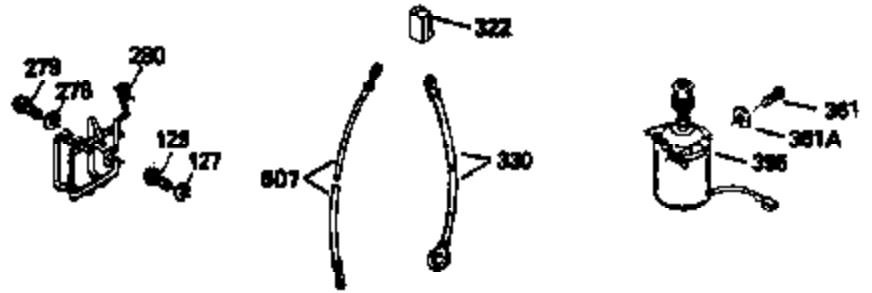

ILLUSTRATION SHOWS TYPICAL PARTS ONLY. ORDER BY PART NUMBER. PARTS NOT LISTED ARE SUPPLIED BY OEM.

VIEW 3 OF 3

Ref #	Part Number	Qty	Description
	RPMHigh		3000 to 3300
	RPMLow		2000 to 2300
19	31361	1	Extension Spring
69	35261	1	* Mounting Flange Gasket
92	650815	1	Belleville Washer
182	6201	2	Screw, 1/4-28 x 7/8"
185	31384A	1	Intake Pipe (Incl. 224)
186	34337	1	Governor Link
223	650451	2	Screw, 1/4-20 x 1"
238	650806	2	Screw, 10-32 x 5/8"
245	34340	1	Air Cleaner Filter
250	34341B	1	Air Cleaner Cover
274	30081A	1	Exhaust Gasket
370A	550223	1	Name Decal