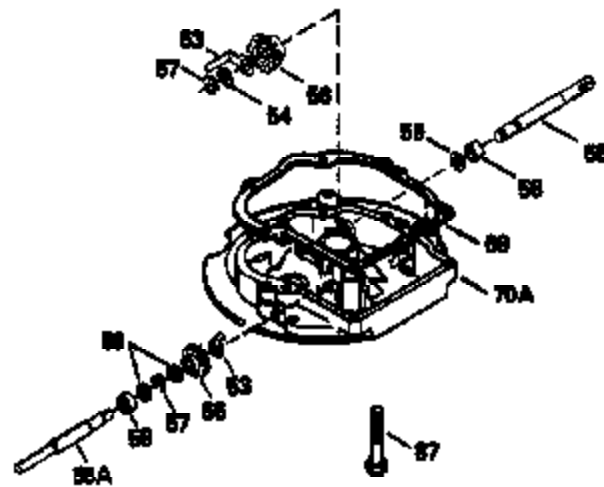

ILLUSTRATION SHOWS TYPICAL PARTS ONLY. ORDER BY PART NUMBER. PARTS NOT LISTED ARE SUPPLIED BY OEM.

VIEW 3 OF 3

Ref #	Part Number	Qty	Description
	RPMHigh		3000 to 3300
	RPMLow		2000 to 2300
19	31361	1	Extension Spring
69	35261	1	* Mounting Flange Gasket
92	650815	1	Belleville Washer
182	6201	2	Screw, 1/4-28 x 7/8"
185	31384A	1	Intake Pipe (Incl. 224)
186	34337	1	Governor Link
223	650451	2	Screw, 1/4-20 x 1"
238	650806	2	Screw, 10-32 x 5/8"
245	34340	1	Air Cleaner Filter
250	34341B	1	Air Cleaner Cover
274	30081A	1	Exhaust Gasket
370A	550223	1	Name Decal