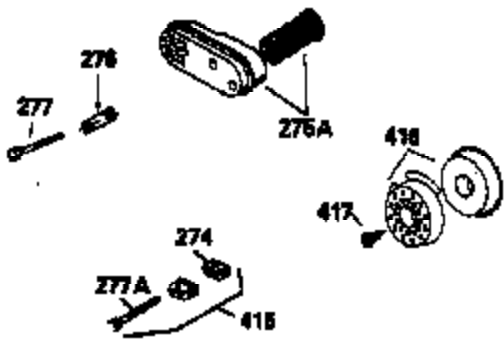

ILLUSTRATION SHOWS TYPICAL PARTS ONLY. ORDER BY PART NUMBER. PARTS NOT LISTED ARE SUPPLIED BY OEM.

VIEW 3 OF 3

Ref #	Part Number	Qty	Description
	RPMHigh		3000 to 3300
	RPMLow		2000 to 2300
19	31361	1	Extension Spring
69	35261	1	* Mounting Flange Gasket
92	650815	1	Belleville Washer
182	6201	2	Screw, 1/4-28 x 7/8"
185	31384A	1	Intake Pipe (Incl. 224)
186	34337	1	Governor Link
223	650451	2	Screw, 1/4-20 x 1"
238	650806	2	Screw, 10-32 x 5/8"
245	34340	1	Air Cleaner Filter
250	34341B	1	Air Cleaner Cover
274	30081A	1	Exhaust Gasket
370A	550223	1	Name Decal