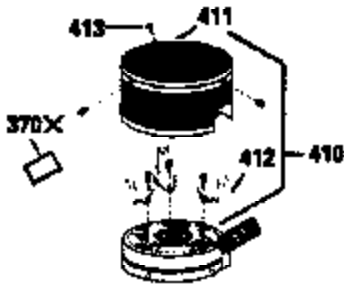

ILLUSTRATION SHOWS TYPICAL PARTS ONLY. ORDER BY PART NUMBER. PARTS NOT LISTED ARE SUPPLIED BY OEM.

VIEW 3 OF 3

Ref #	Part Number	Qty	Description
	RPMHigh		3000 to 3300
	RPMLow		2000 to 2300
19	31361	1	Extension Spring
69	35261	1	* Mounting Flange Gasket
92	650815	1	Belleville Washer
182	6201	2	Screw, 1/4-28 x 7/8"
185	31384A	1	Intake Pipe (Incl. 224)
186	34337	1	Governor Link
223	650451	2	Screw, 1/4-20 x 1"
238	650806	2	Screw, 10-32 x 5/8"
245	34340	1	Air Cleaner Filter
250	34341B	1	Air Cleaner Cover
276	33753	1	Locking Plate
277	650795	2	Screw, 1/4-20 x 2-1/4"
370A	550223	1	Name Decal