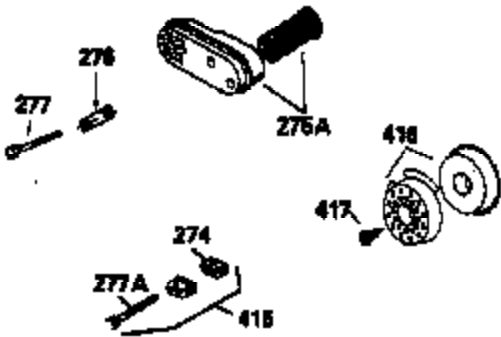

ILLUSTRATION SHOWS TYPICAL PARTS ONLY. ORDER BY PART NUMBER. PARTS NOT LISTED ARE SUPPLIED BY OEM.

VIEW 3 OF 3

Ref #	Part Number	Qty	Description
	RPMHigh		3000 to 3300
	RPMLow		2000 to 2300
19	31361	1	Extension Spring
69	35261	1	* Mounting Flange Gasket
92	650815	1	Belleville Washer
182	6201	2	Screw, 1/4-28 x 7/8"
185	31384A	1	Intake Pipe (Incl. 224)
186	34337	1	Governor Link
223	650451	2	Screw, 1/4-20 x 1"
238	650806	2	Screw, 10-32 x 5/8"
245	34340	1	Air Cleaner Filter
250	34341B	1	Air Cleaner Cover
276	33753	1	Locking Plate
277	650795	2	Screw, 1/4-20 x 2-1/4"
370A	550223	1	Name Decal