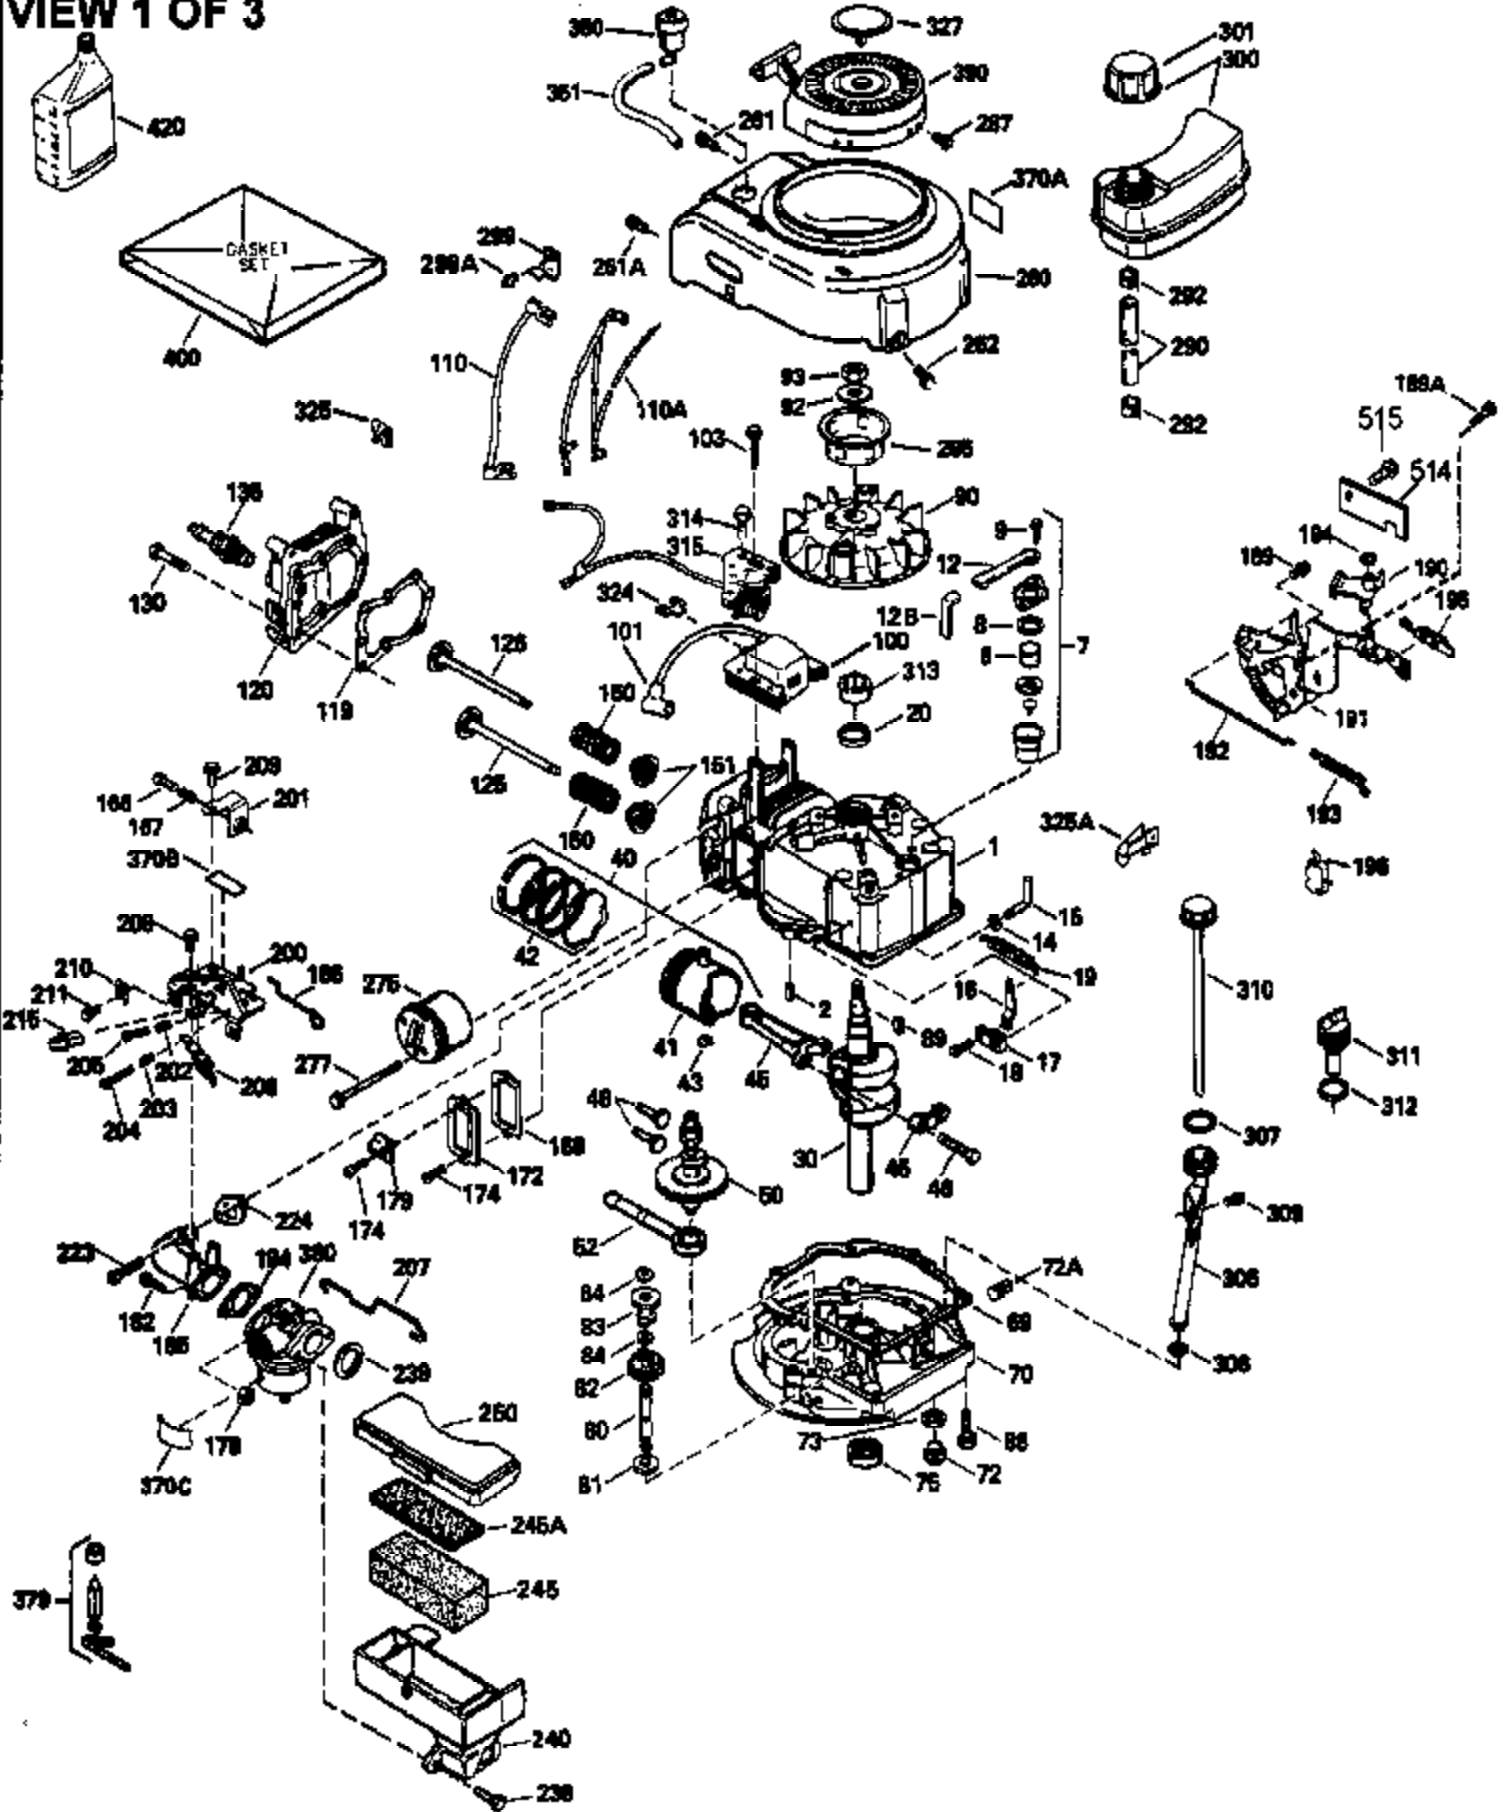

ILLUSTRATION SHOWS TYPICAL PARTS ONLY. ORDER BY PART NUMBER. PARTS NOT LISTED ARE SUPPLIED BY OEM.

VIEW 1 OF 3

Ref #	Part Number	Qty	Description
	RPMHigh		3000 to 3300
	RPMLow		2000 to 2300
1	33968B	1	Cylinder (Incl. 2 & 20)
2	26727	2	Dowel Pin
6	33734	1	Breather Element
7	34214A	1	Breather Ass'y. (Incl. 6, 8, 9 & 12A)
8	33735	1	* Breather Gasket
9	30200	2	Screw, 10-24 x 9/16"
12	33886	1	Breather Tube
14	28277	1	Washer
15	30589	1	Governor Rod (Incl. 14)
16	31383A	1	Governor Lever
17	31335	1	Governor Lever Clamp
18	650548	1	Screw, 8-32 x 5/16"
19	31361	1	Extension Spring
20	32600	1	Oil Seal
30	35084A	1	Crankshaft
40	34535	1	Piston, Pin & Ring Set (Std.)
40	34536	1	Piston, Pin & Ring Set (.010" OS)
40	34537	1	Piston, Pin & Ring Set (.020" OS)
41	33562B	1	Piston & Pin Ass'y. (Std.) (Incl. 43)
41	33563B	1	Piston & Pin Ass'y. (.010" OS) (Incl. 43)
41	33564B	1	Piston & Pin Ass'y. (.020" OS) (Incl. 43)
42	33567	1	Ring Set (Std.)
42	33568	1	Ring Set (.010" OS)
42	33569	1	Ring Set (.020" OS)
43	20381	2	Piston Pin Retaining Ring
45	32875	1	Connecting Rod Ass'y. (Incl. 46)
46	32610A	2	Connecting Rod Bolt
48	27241	2	Valve Lifter
50	33553	1	Camshaft (MCR)
52	29914	1	Oil Pump Ass'y.
69	35261	1	* Mounting Flange Gasket
70	34311D	1	Mounting Flange (Incl. 72, 75 & 80)
72	36083	1	Oil Drain Plug
75	27897	1	Oil Seal
80	30574	1	Governor Shaft
81	30590A	1	Washer
82	30591	1	Governor Gear Ass'y. (Incl. 81)
83	30588A	1	Governor Spool
84	29193	2	Retaining Ring
86	650488	6	Screw, 1/4-20 x 1-1/4"
89	611004	1	Flywheel Key
90	611112	1	Flywheel
92	650815	1	Belleville Washer
93	650816	1	Flywheel Nut
100	34443A	1	Solid State Ignition
101	610118	1	Spark Plug Cover
103	650814	2	Screw, Torx T-15, 10-24 x 1"
110	36230	1	Ground Wire
119	33554A	1	* Cylinder Head Gasket
120	34342	1	Cylinder Head
125	29313C	1	Exhaust Valve (Std.) (Incl. 151)
125	29315C	1	Exhaust Valve (1/32" OS) (Incl. 151)
126	29314B	1	Intake Valve (Std.) (Incl. 151)
126	29315C	1	Intake Valve (1/32" OS) (Incl. 151)
130	6021A	8	Screw, 5/16-18 x 1-1/2"
135	35395	1	Resistor Spark Plug (RJ19LM)