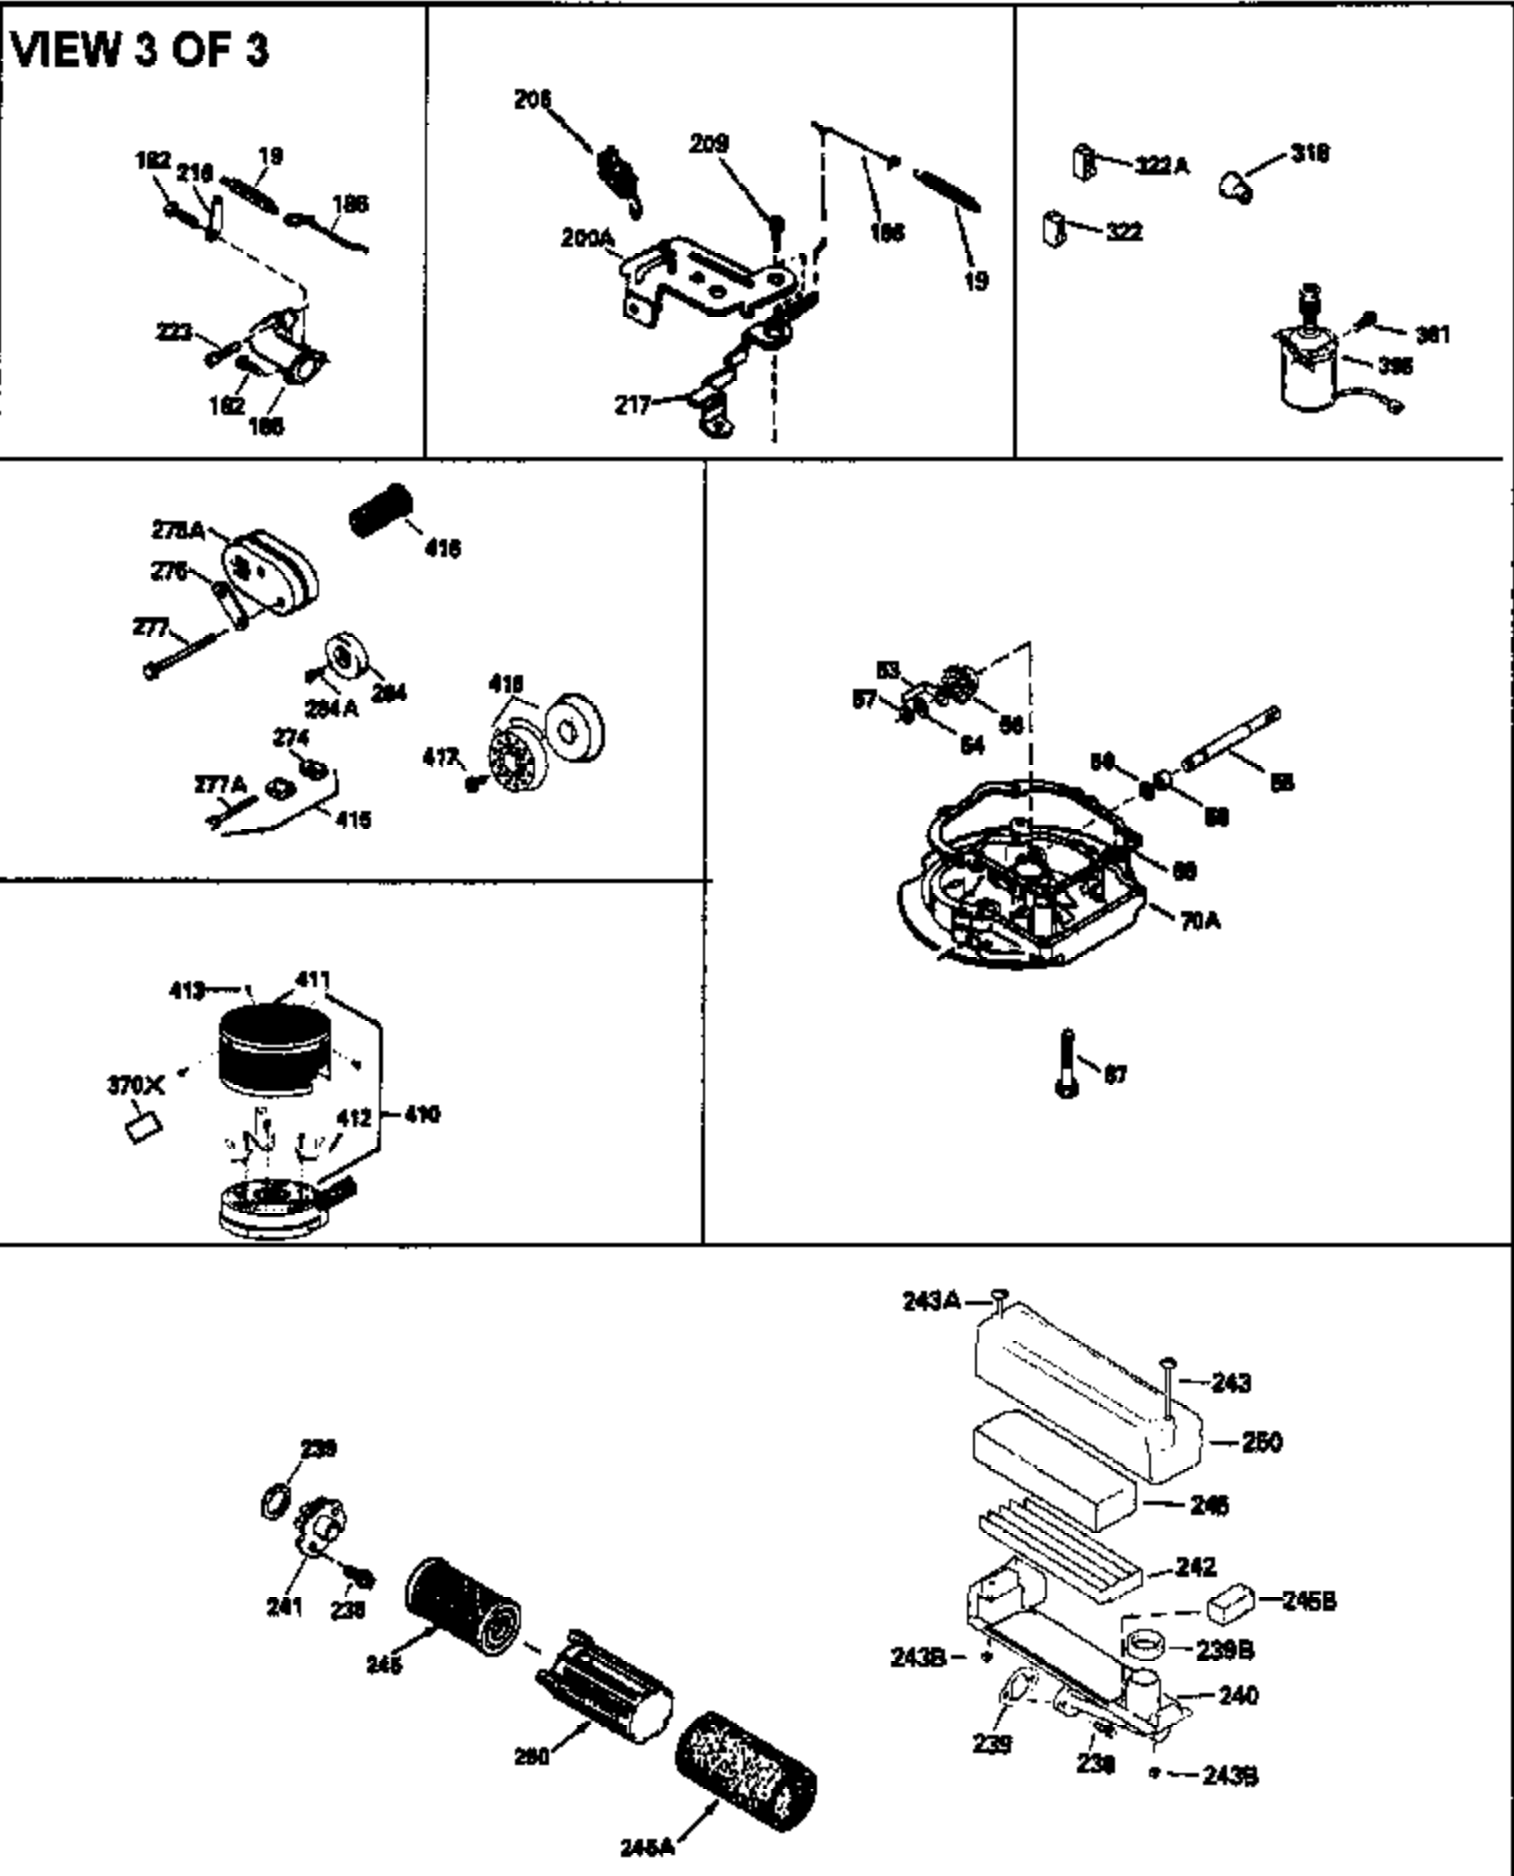

Ref #	Part Number	Qty	Description
19	31361		Spring, Extension
53	31745		Washer, Tang
55A	33640		Shaft, P.T.O.
56	33401		Gear, Worm, Right-hand helix
57	33537		Ring, Retaining
58	31744		Seal, Oil
59	31747		Washer, Flat
69	35261		* Gasket, Mounting flange
70A	33535B		Flange Ass'y (Incl. 58, 72,A, 73, 75 & 80)
87	650492		Screw, 1/4-20 x 2-1/4"
118	730194		Rope Guide Kit (Use as required)
182	6201		Screw, 1/4-28 x 7/8"
185	31384A		Pipe, Intake (Incl. 224)
186	34337		Link, Governor spring
206	610973		Terminal (Use as required)
209	30200		Screw, 10-24 x 9/16"
223	650451		Screw, 1/4-20 x 1"
238	650806		Screw, 10-32 x 5/8"
239	34338		* Gasket, Air cleaner
240	34858		Body, Air cleaner
246D	34927		Felt, Air Cleaner
246	34340		Element, Air cleaner
246E	35435		Filter, Pre-air (Use as required)
250	34341A		Cover, Air cleaner
274	26754A		* Gasket, Exhaust (Use as required)
275D	34591		Muffler
276	33753		Plate, Locking
277A	30063		Screw, Torx T-30, 1/4-20 x 1/2" (Use as req.)
277	650795		Screw, 1/4-20 x 2-1/4" (Use as required)
277	650774		Screw, 1/4-20 x 2-3/8" (Use as required)
277	792005		Screw, 1/4-20 x 2-1/2" (Use as required)
286	34999		Screen, Starter cup
322	35013		Connector Body
330	34970		Wire Harness
361	650831		Screw, 1/4-20 x 15/32"
370H	34387		Decal, Instruction (Optional)
370J	34870		Decal, Instruction (Optional)
395	34934		Electric Starter Motor (12 Volt) (Refer to Division 5, Section D page 18 or Fiche 8A, Grid G-11 for breakdown)
410	730574		Debris Screen Kit(Incl.370H,411-413)(Opt.)
411	35596		Screen, Debris (Optional)
412	35597		Bracket, Debris screen (Optional)
413	650910		Screw, 8-32 x 1/4 (Optional)
415	730162		Muffler Adapter Kit(Incl.274,277)(Use as req)
425	730571		Starter Muff Kit (Incl.370J,426,427)(Opt.)
426	32203		Starter Air Cleaner (Optional)
427	32204		Starter Air Cleaner Bracket (Optional)
436	611006		Stator Plate Ass'y.(Incl.377,378,437, 442-448)
437	30551		Spring, Breaker box cover
438	610947		Cover, Dust
439	610955		Gasket, Stator cover
440	30992		Cam, Breaker
442	610385		Washer
443	610408		Nut, 8-32
444	29181		Breaker Fastening Screw & Washer
445	610593		Condenser Fastening Screw
446	33356		Terminal, Ground