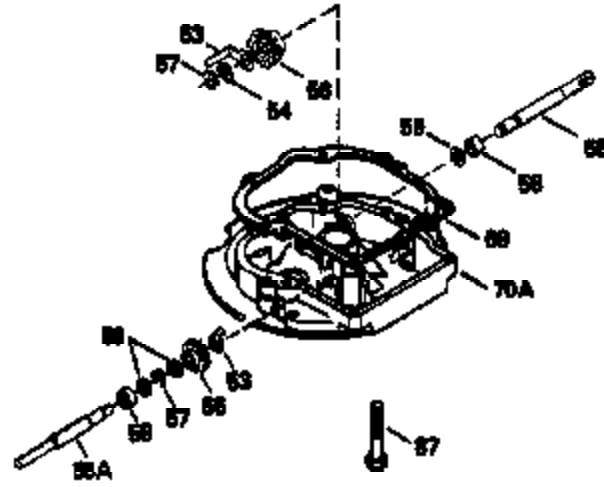

ILLUSTRATION SHOWS TYPICAL PARTS ONLY. ORDER BY PART NUMBER. PARTS NOT LISTED ARE SUPPLIED BY OEM.

VIEW 3 OF 3

Ref #	Part Number	Qty	Description
	RPMHigh		3000 to 3300
	RPMLow		2000 to 2300
19	31361	1	Extension Spring
69	35261	1	* Mounting Flange Gasket
92	650815	1	Belleville Washer
182	6201	2	Screw, 1/4-28 x 7/8"
185	31384A	1	Intake Pipe (Incl. 224)
186	34337	1	Governor Link
223	650451	2	Screw, 1/4-20 x 1"
238	650806	2	Screw, 10-32 x 5/8"
245	34340	1	Air Cleaner Filter
250	34341B	1	Air Cleaner Cover
276	33753	1	Locking Plate
277	650795	2	Screw, 1/4-20 x 2-1/4"
370A	550223	1	Name Decal