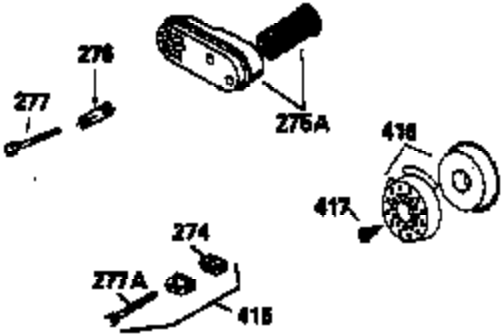

ILLUSTRATION SHOWS TYPICAL PARTS ONLY. ORDER BY PART NUMBER. PARTS NOT LISTED ARE SUPPLIED BY OEM.

VIEW 3 OF 3

Ref #	Part Number	Qty	Description
	RPMHigh		3000 to 3300
	RPMLow		2000 to 2300
19	31361	1	Extension Spring
69	35261	1	* Mounting Flange Gasket
92	650815	1	Belleville Washer
182	6201	2	Screw, 1/4-28 x 7/8"
185	31384A	1	Intake Pipe (Incl. 224)
186	34337	1	Governor Link
223	650451	2	Screw, 1/4-20 x 1"
238	650806	2	Screw, 10-32 x 5/8"
245	34340	1	Air Cleaner Filter
250	34341B	1	Air Cleaner Cover
276	33753	1	Locking Plate
277	650795	2	Screw, 1/4-20 x 2-1/4"
370A	550223	1	Name Decal