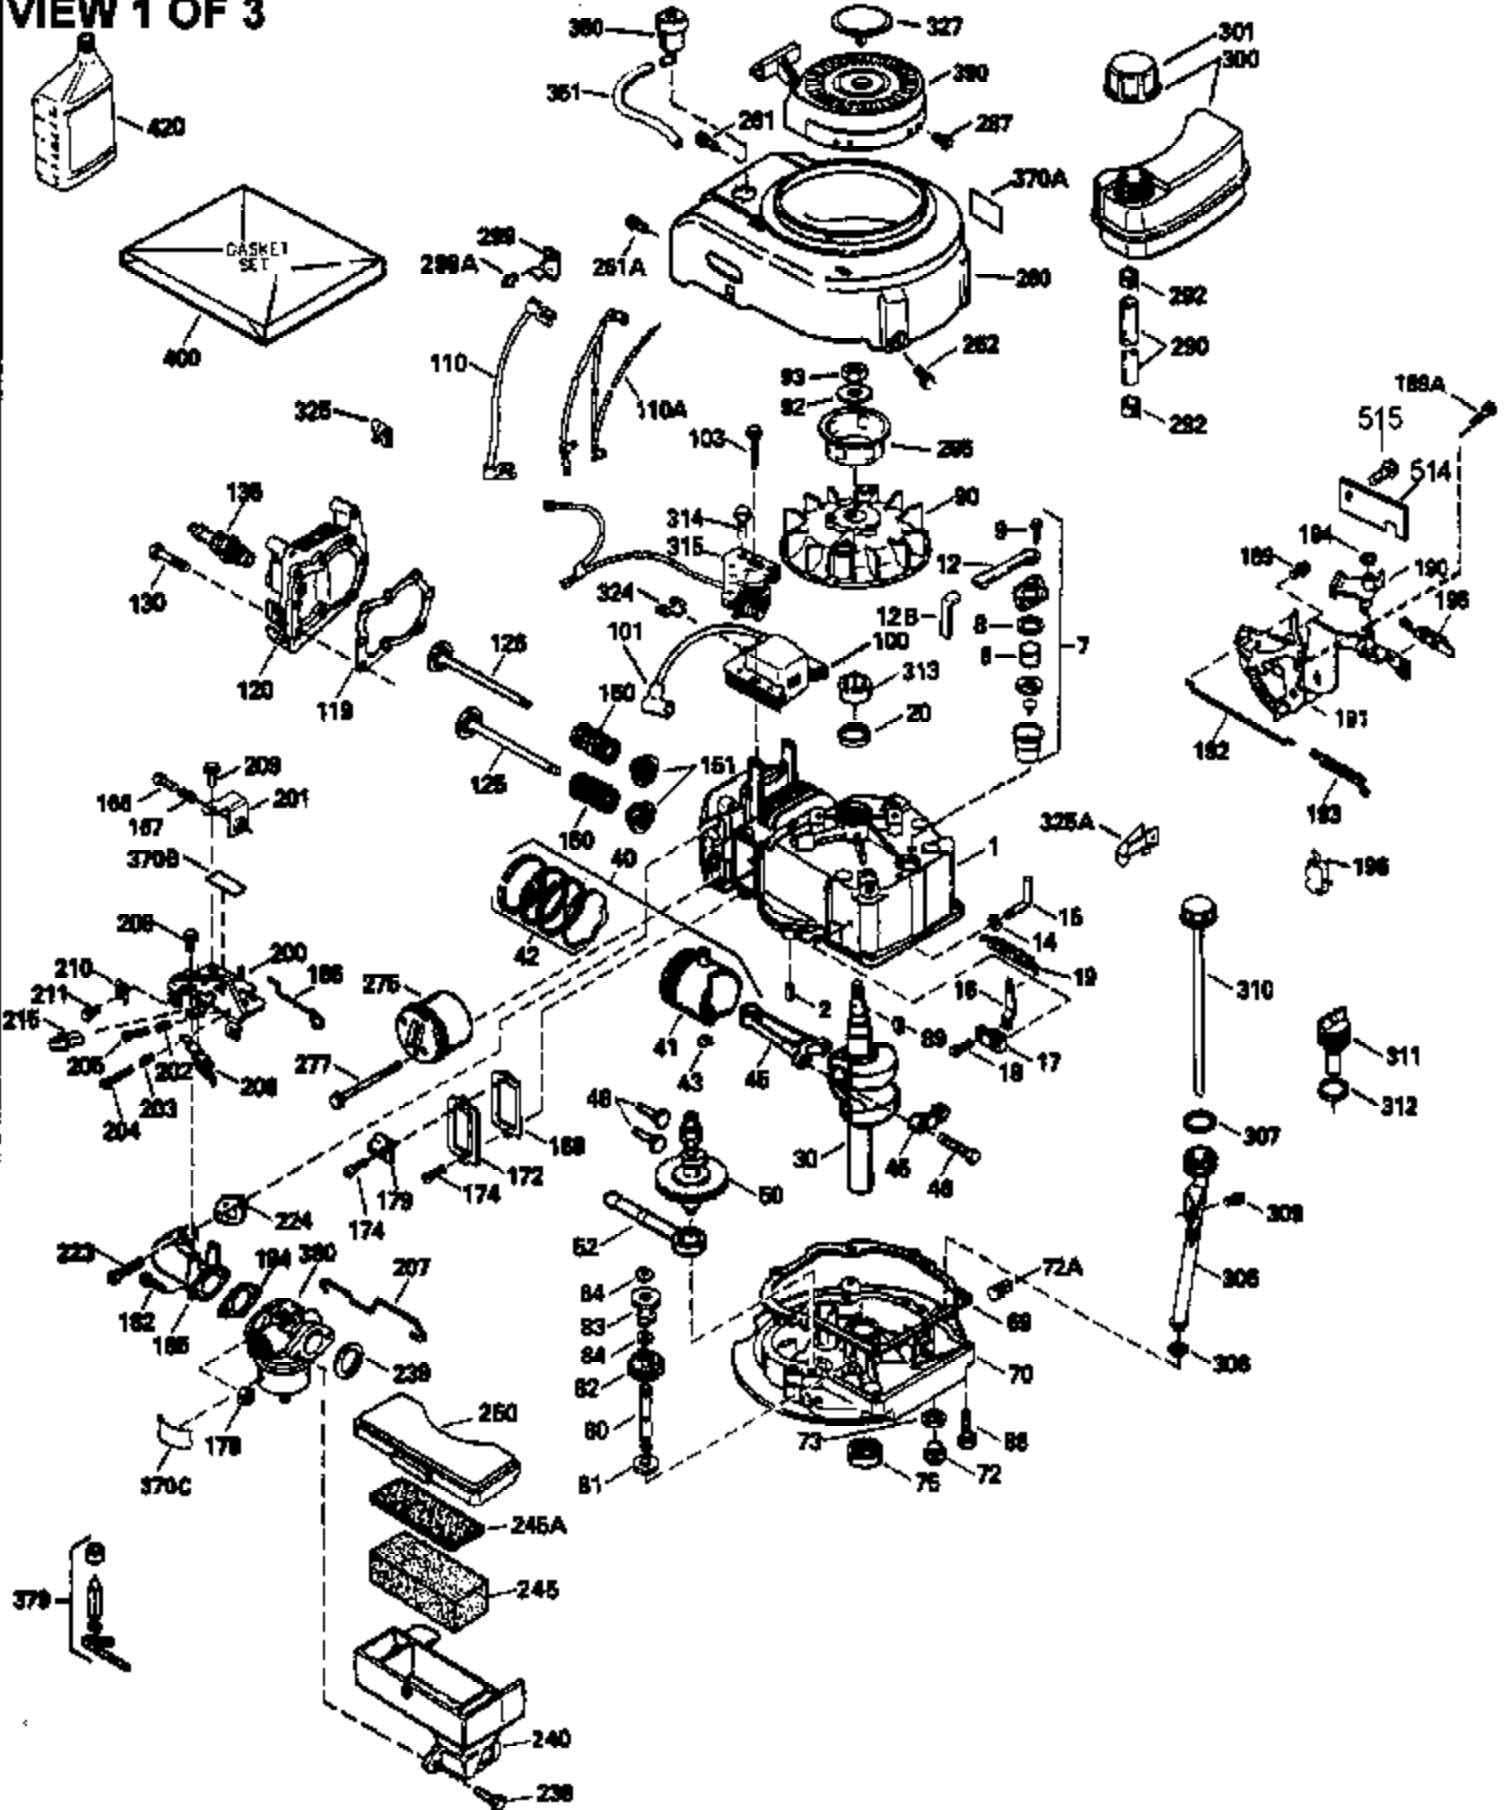

ILLUSTRATION SHOWS TYPICAL PARTS ONLY. ORDER BY PART NUMBER. PARTS NOT LISTED ARE SUPPLIED BY OEM.

VIEW 1 OF 3

Engine Parts List #1

Ref #	Part Number	Qty	Description
	RPMHigh		3000 to 3300
	RPMLow		2000 to 2300
1	33968B	1	Cylinder (Incl. 2 & 20)
2	26727	2	Dowel Pin
6	33734	1	Breather Element
7	34214A	1	Breather Ass'y. (Incl. 6, 8, 9 & 12)
8	33735	1	* Breather Gasket
9	30200	2	Screw, 10-24 x 9/16"
12	33886	1	Breather Tube
14	28277	1	Washer
15	30589	1	Governor Rod (Incl. 14)
16	31383A	1	Governor Lever
17	31335	1	Governor Lever Clamp
18	650548	1	Screw, 8-32 x 5/16"
19	31361	1	Extension Spring
20	32600	1	Oil Seal
30	34570A	1	Crankshaft
40	34535	1	Piston, Pin & Ring Set (Std.)
40	34536	1	Piston, Pin & Ring Set (.010" OS)
40	34537	1	Piston, Pin & Ring Set (.020" OS)
41	33562B	1	Piston & Pin Ass'y. (Std.) (Incl. 43)
41	33563B	1	Piston & Pin Ass'y. (.010" OS) (Incl. 43)
41	33564B	1	Piston & Pin Ass'y. (.020" OS) (Incl. 43)
42	33567	1	Ring Set (Std.)
42	33568	1	Ring Set (.010" OS)
42	33569	1	Ring Set (.020" OS)
43	20381	2	Piston Pin Retaining Ring
45	32875	1	Connecting Rod Ass'y. (Incl. 46)
46	32610A	2	Connecting Rod Bolt
48	27241	2	Valve Lifter
50	33553	1	Camshaft (MCR)
52	29914	1	Oil Pump Ass'y.
69	35261	1	* Mounting Flange Gasket
70	34311D	1	Mounting Flange (Incl. 72, 75 & 80)
72	36083	1	Oil Drain Plug
75	27897	1	Oil Seal
80	30574	1	Governor Shaft
81	30590A	1	Washer
82	30591	1	Governor Gear Ass'y. (Incl. 81)
83	30588A	1	Governor Spool
84	29193	2	Retaining Ring
86	650488	6	Screw, 1/4-20 x 1-1/4"
89	611004	1	Flywheel Key
90	611112	1	Flywheel
92	650815	1	Belleville Washer
93	650816	1	Flywheel Nut
100	34443A	1	Solid State Ignition
101	610118	1	Spark Plug Cover
103	650814	2	Screw, Torx T-15, 10-24 x 1"
110	36230	1	Ground Wire
119	33554A	1	* Cylinder Head Gasket
120	34342	1	Cylinder Head
125	29313C	1	Exhaust Valve (Std.) (Incl. 151)
125	29315C	1	Exhaust Valve (1/32" OS) (Incl. 151)
126	29314B	1	Intake Valve (Std.) (Incl. 151)
126	29315C	1	Intake Valve (1/32" OS) (Incl. 151)
130	6021A	8	Screw, 5/16-18 x 1-1/2"
135	35395	1	Resistor Spark Plug (RJ19LM)