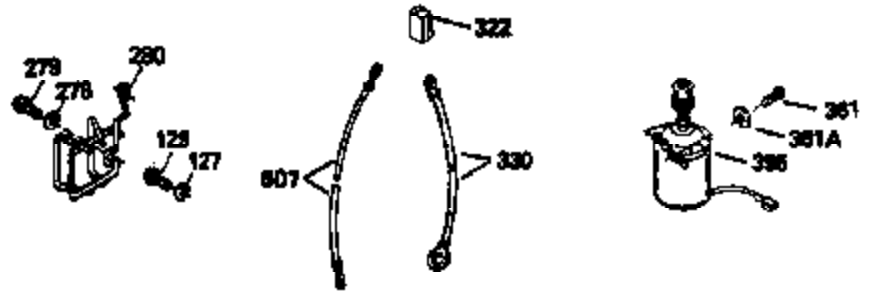

ILLUSTRATION SHOWS TYPICAL PARTS ONLY. ORDER BY PART NUMBER. PARTS NOT LISTED ARE SUPPLIED BY OEM.

VIEW 3 OF 3

Ref #	Part Number	Qty	Description
	RPMHigh		3000 to 3300
	RPMLow		2000 to 2300
19	31361	1	Extension Spring
69	35261	1	* Mounting Flange Gasket
92	650815	1	Belleville Washer
182	6201	2	Screw, 1/4-28 x 7/8"
185	31384A	1	Intake Pipe (Incl. 224)
186	34337	1	Governor Link
223	650451	2	Screw, 1/4-20 x 1"
238	650806	2	Screw, 10-32 x 5/8"
245	34340	1	Air Cleaner Filter
250	34341B	1	Air Cleaner Cover
276	33753	1	Locking Plate
277	650795	2	Screw, 1/4-20 x 2-1/4"
370A	550223	1	Name Decal