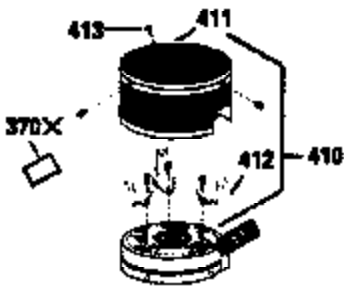

ILLUSTRATION SHOWS TYPICAL PARTS ONLY. ORDER BY PART NUMBER. PARTS NOT LISTED ARE SUPPLIED BY OEM.

VIEW 3 OF 3

Ref #	Part Number	Qty	Description
	RPMHigh		3000 to 3300
	RPMLow		2000 to 2300
19	31361	1	Extension Spring
69	35261	1	* Mounting Flange Gasket
92	650815	1	Belleville Washer
182	6201	2	Screw, 1/4-28 x 7/8"
185	31384A	1	Intake Pipe (Incl. 224)
186	34337	1	Governor Link
223	650451	2	Screw, 1/4-20 x 1"
238	650806	2	Screw, 10-32 x 5/8"
245	34340	1	Air Cleaner Filter
250	34341B	1	Air Cleaner Cover
276	33753	1	Locking Plate
277	650795	2	Screw, 1/4-20 x 2-1/4"
370A	550223	1	Name Decal