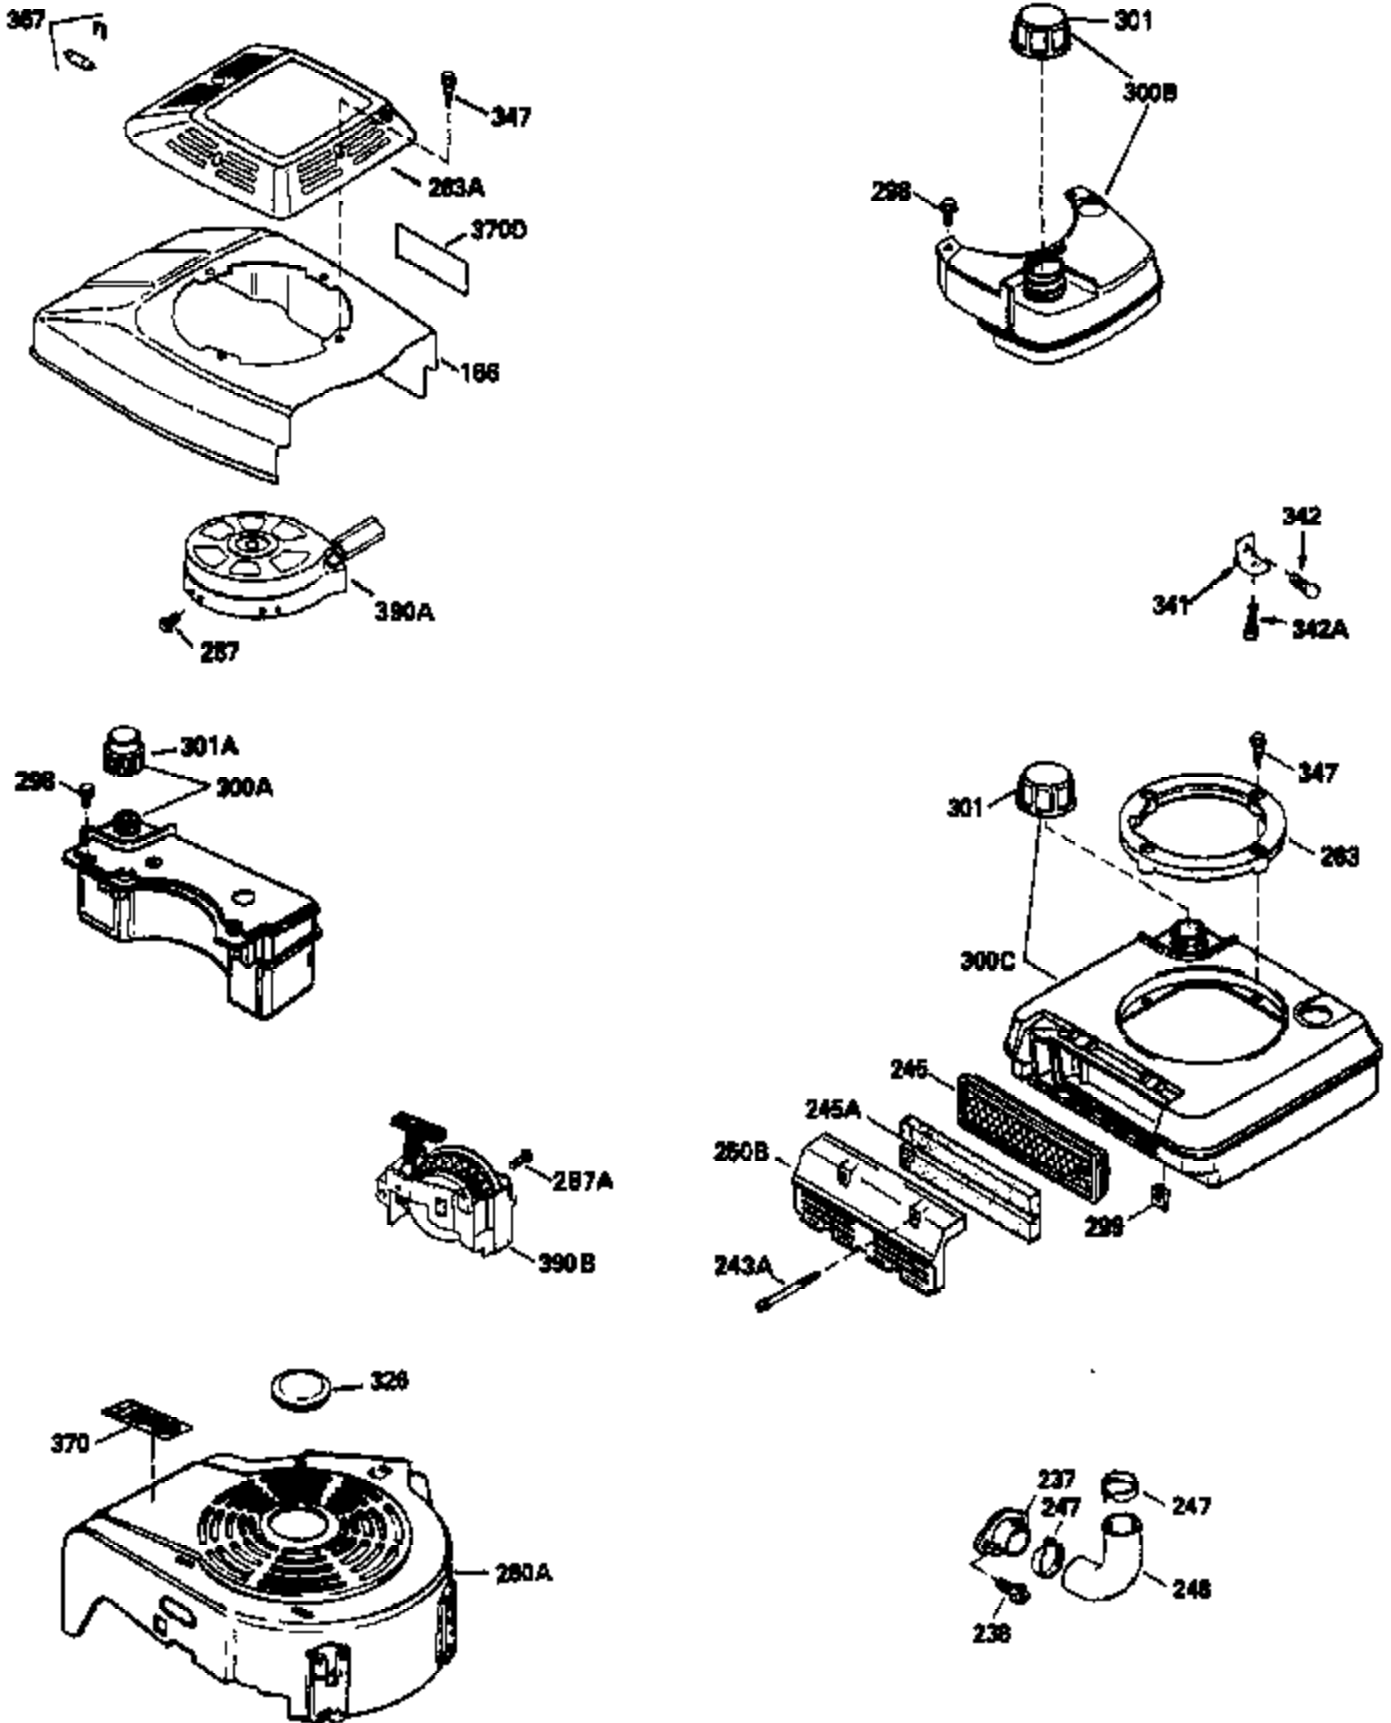

ILLUSTRATION SHOWS TYPICAL PARTS ONLY. ORDER BY PART NUMBER. PARTS NOT LISTED ARE SUPPLIED BY OEM.
VIEW 2 OF 3

Ref #	Part Number	Qty	Description
	RPMHigh		3000 to 3300
	RPMLow		2000 to 2300
92	650815	1	Belleville Washer
238	650806	2	Screw, 10-32 x 5/8"
245	34340	1	Air Cleaner Filter
287	650884	2	Screw, 8-32 x 1/2"
298	28763	3	Screw, 10-32 x 35/64"
301	33032	1	Fuel Cap
370A	550223	1	Name Decal
370	34346	1	Lubrication Decal
390	590688	1	Rewind Starter