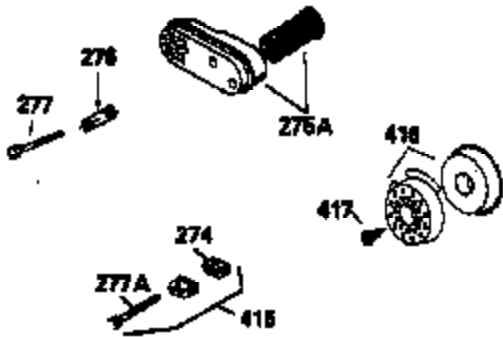

ILLUSTRATION SHOWS TYPICAL PARTS ONLY. ORDER BY PART NUMBER. PARTS NOT LISTED ARE SUPPLIED BY OEM.

VIEW 3 OF 3

Ref #	Part Number	Qty	Description
19	31361		Spring, Extension
69	35261		* Gasket, Mounting flange
92	650815		Washer, Belleville
182	6201		Screw, 1/4-28 x 7/8"
185	31384A		Pipe, Intake (Incl. 224)
186	34337		Link, Governor spring
223	650451		Screw, 1/4-20 x 1"
238	650806		Screw, 10-32 x 5/8"
246	34340		Element, Air cleaner
246D	35435		Filter, Pre-Air (Optional)
250	34341A		Cover, Air cleaner
275A	35603		Muffler (Incl. 277)
276	33753		Plate, Locking
277A	30063		Screw, Torx T-30, 1/4-20 x 1/2" (Use as req.)
277	650795		Screw, 1/4-20 x 2-1/4" (Use as requir ed)
370G	34387		Decal, Instruction (Optional)
370A	34346		Decal, Instruction
410	730574		Opt.Debris Screen Kit (Incl.370G,411, 412,413)
411	35596		Debris Screen (Optional)
412	35597		Debris Screen Bracket (Optional)
413	650910		Screw, 8-32 x 1/4 (Optional)
415	730162		Muffler Adapter Kit(In.274,277A)(Use as req.)