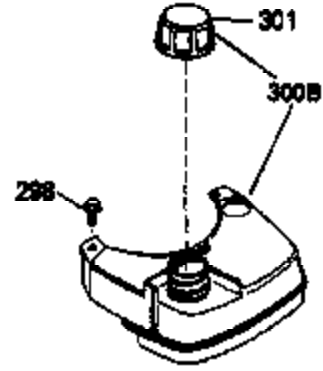

ILLUSTRATION SHOWS TYPICAL PARTS ONLY. ORDER BY PART NUMBER. PARTS NOT LISTED ARE SUPPLIED BY OEM.

VIEW 2 OF 3

Ref #	Part Number	Qty	Description
92	650815		Washer, Belleville
238	650806		Screw, 10-32 x 5/8"
246D	35435		Filter, Pre-Air (Optional)
246	34340		Element, Air cleaner
287	650884		Screw, 8-32 x 1/2"
298	28763		Screw, 10-32 x 35/64"
300A	34476		Fuel Tank (Incl. 292 & 301)
301	33032		Fuel Cap (Use as required)
370	550223		Decal, Name
370A	34346		Decal, Instruction
370G	34387		Decal, Instruction (Optional)
390	590635		Rewind Starter (Refer to Division 5, Section C, page 34 or Fiche 8A, Grid G-5 for breakdown)