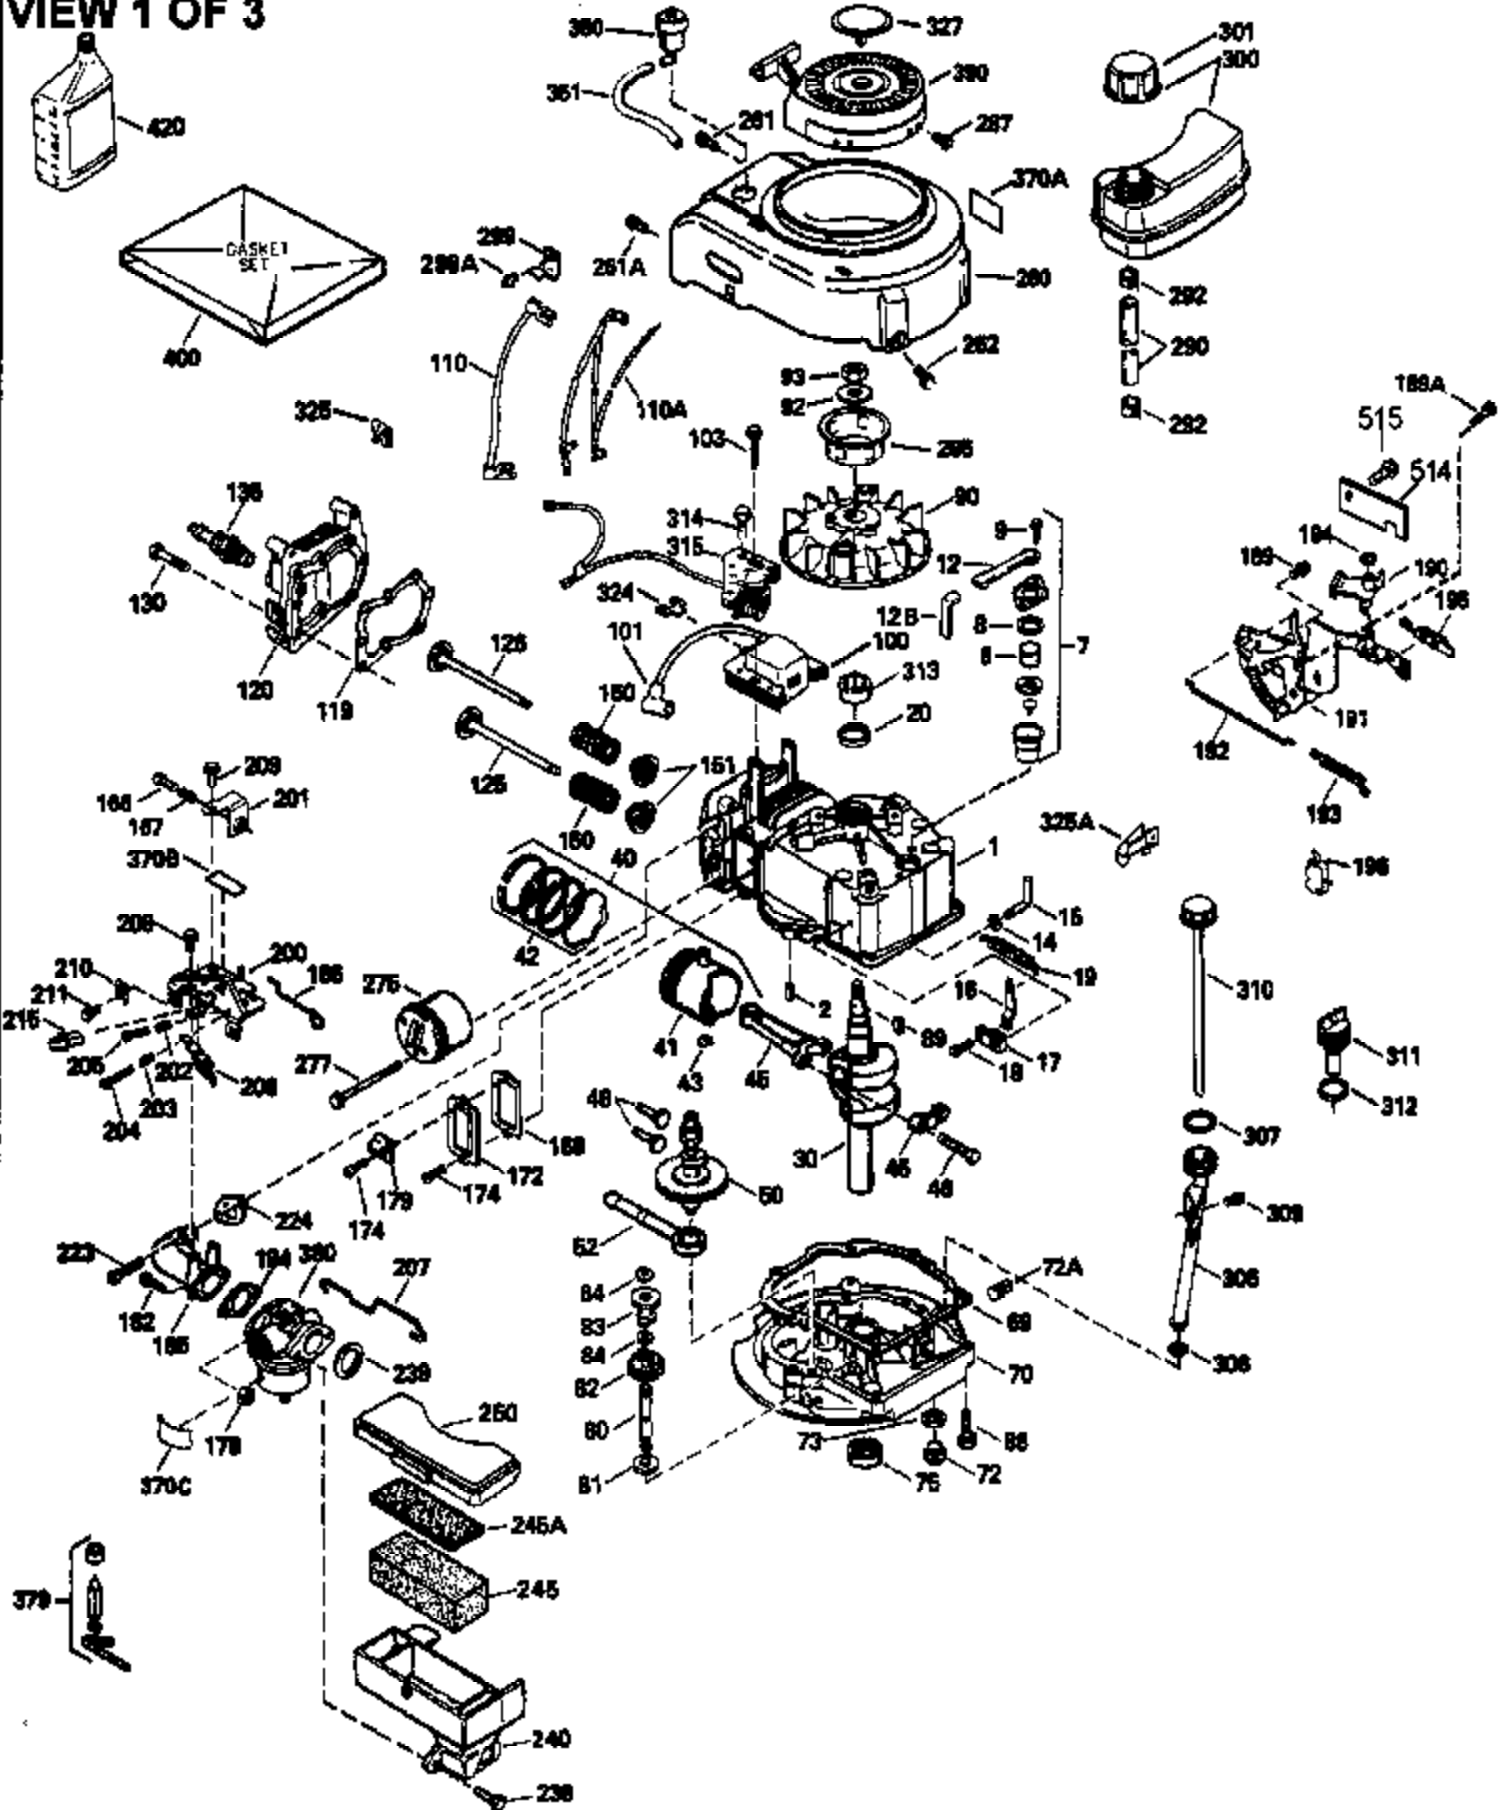

ILLUSTRATION SHOWS TYPICAL PARTS ONLY. ORDER BY PART NUMBER. PARTS NOT LISTED ARE SUPPLIED BY OEM.

VIEW 1 OF 3

Ref #	Part Number	Qty	Description
1	33968B		Cylinder (Incl. 2 & 20) (2-13/16" Bore)
2	26727		Pin, Dowel
6	33734		Element, Breather
7	34214A		Breather Assy. (Incl. 6, 8, 9, 12 & 1 2A)
8	33735		* Gasket, Breather
9	30200		Screw, 10-24 x 9/16"
12	33886		Tube, Breather
14	28277		Washer, Flat
15	30589		Rod, Governor (Incl. 14)
16	31383A		Lever, Governor
17	31335		Clamp, Governor lever
18	650548		Screw, 8-32 x 5/16"
19	31361		Spring, Extension
20	32600		Seal, Oil
30	34570A		Crankshaft
40	34535		Piston, Pin & Ring Set (Std.) (2-13/16" Bore)
40	34536		Piston, Pin & Ring Set (.010" OS)
40	34537		Piston, Pin & Ring Set (.020" OS)
41	33562B		Piston & Pin Ass'y. (Incl. 43) (Std.) (2-13/16")
41	33563B		Piston & Pin Ass'y. (Incl. 43) (.010" OS)
41	33564B		Piston & Pin Ass'y. (Incl. 43) (.020" OS)
42	33567		Ring Set (Std.) (2-13/16" Bore)
42	33568		Ring Set (.010" OS)
42	33569		Ring Set (.020" OS)
43	20381		Ring, Piston pin retaining
45	32875		Rod Assy., Connecting (Incl. 46)
46	32610A		Bolt, Connecting rod
48	27241		Lifter, Valve
50	33553		Camshaft (MCR)
52	29914		Oil Pump Assy.
69	35261		* Gasket, Mounting flange
70	34311C		Flange Ass'y. (Incl. 72, 72A, 73, 75 & 80)
72	30572		Plug, Oil drain (Incl. 73)
73	28833		* Drain Plug Gasket (Not req. W/plastic plug)
75	27897		Seal, Oil
80	30574		Shaft, Governor
81	30590A		Washer, Flat
82	30591		Gear Assy., Governor (Incl. 81)
83	30588A		Spool, Governor
84	29193		Ring, Retaining
86	650488		Screw, 1/4-20 x 1-1/4"
89	611004		Flywheel Key
90	611112		Flywheel
92	650815		Washer, Belleville
93	650816		Nut, Flywheel
100	34443A		Solid State Ignition
101	610118		Cover, Spark plug
103	650814		Screw, Torx T-15, 10-24 x 1"
110	34231		Ground Wire
119	33554A		* Gasket, Head
120	34342		Head, Cylinder
125	29314B		Intake Valve (Std.) (Incl. 151) (Conventional Ports)
125	29315C		Intake Valve (1/32" OS) (Incl. 151) (Conventional Ports)
126	29313C		Exhaust Valve (Std.) (Incl. 151) (Conventional Ports)
126	29315C		Exhaust Valve (1/32" OS) (Incl. 151) (Conventional Ports)
130	6021A		Screw, 5/16-18 x 1-1/2"
135	35395		Resistor Spark Plug (RJ19LM)
150	31672		Spring, Valve