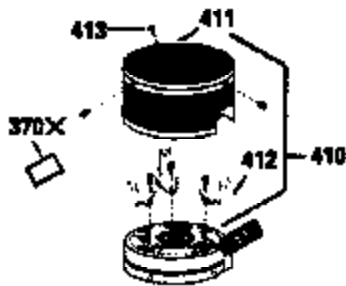

ILLUSTRATION SHOWS TYPICAL PARTS ONLY. ORDER BY PART NUMBER. PARTS NOT LISTED ARE SUPPLIED BY OEM.

VIEW 3 OF 3

Ref #	Part Number	Qty	Description
19	31361		Spring, Extension
69	35261		* Gasket, Mounting flange
92	650815		Washer, Belleville
182	6201		Screw, 1/4-28 x 7/8"
185	31384A		Pipe, Intake (Incl. 224)
186	34337		Link, Governor spring
223	650451		Screw, 1/4-20 x 1"
238	650806		Screw, 10-32 x 5/8"
246	34340		Element, Air cleaner
246D	35435		Filter, Pre-Air (Optional)
250	34341A		Cover, Air cleaner
275A	35603		Muffler (Incl. 277)
276	33753		Plate, Locking
277A	30063		Screw, Torx T-30, 1/4-20 x 1/2" (Use as req.)
277	650795		Screw, 1/4-20 x 2-1/4" (Use as requir ed)
370G	34387		Decal, Instruction (Optional)
370A	34346		Decal, Instruction
410	730574		Opt.Debris Screen Kit (Incl.370G,411, 412,413)
411	35596		Debris Screen (Optional)
412	35597		Debris Screen Bracket (Optional)
413	650910		Screw, 8-32 x 1/4 (Optional)
415	730162		Muffler Adapter Kit(In.274,277A)(Use as req.)