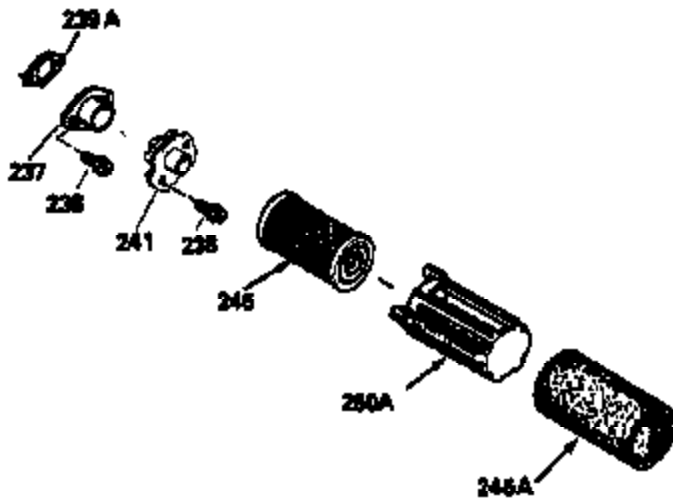

ILLUSTRATION SHOWS TYPICAL PARTS ONLY. ORDER BY PART NUMBER. PARTS NOT LISTED ARE SUPPLIED BY OEM.

VIEW 3 OF 3

Ref #	Part Number	Qty	Description
19	31361		Spring, Extension
69	35261		* Gasket, Mounting flange
92	650815		Washer, Belleville
182	6201		Screw, 1/4-28 x 7/8"
185	31384A		Pipe, Intake (Incl. 224)
186	34337		Link, Governor spring
223	650451		Screw, 1/4-20 x 1"
238	650806		Screw, 10-32 x 5/8"
246	34340		Element, Air cleaner
246D	35435		Filter, Pre-Air (Optional)
250	34341A		Cover, Air cleaner
275A	35603		Muffler (Incl. 277)
276	33753		Plate, Locking
277A	30063		Screw, Torx T-30, 1/4-20 x 1/2" (Use as req.)
277	650795		Screw, 1/4-20 x 2-1/4" (Use as requir ed)
370G	34387		Decal, Instruction (Optional)
370A	34346		Decal, Instruction
410	730574		Opt.Debris Screen Kit (Incl.370G,411, 412,413)
411	35596		Debris Screen (Optional)
412	35597		Debris Screen Bracket (Optional)
413	650910		Screw, 8-32 x 1/4 (Optional)
415	730162		Muffler Adapter Kit(In.274,277A)(Use as req.)