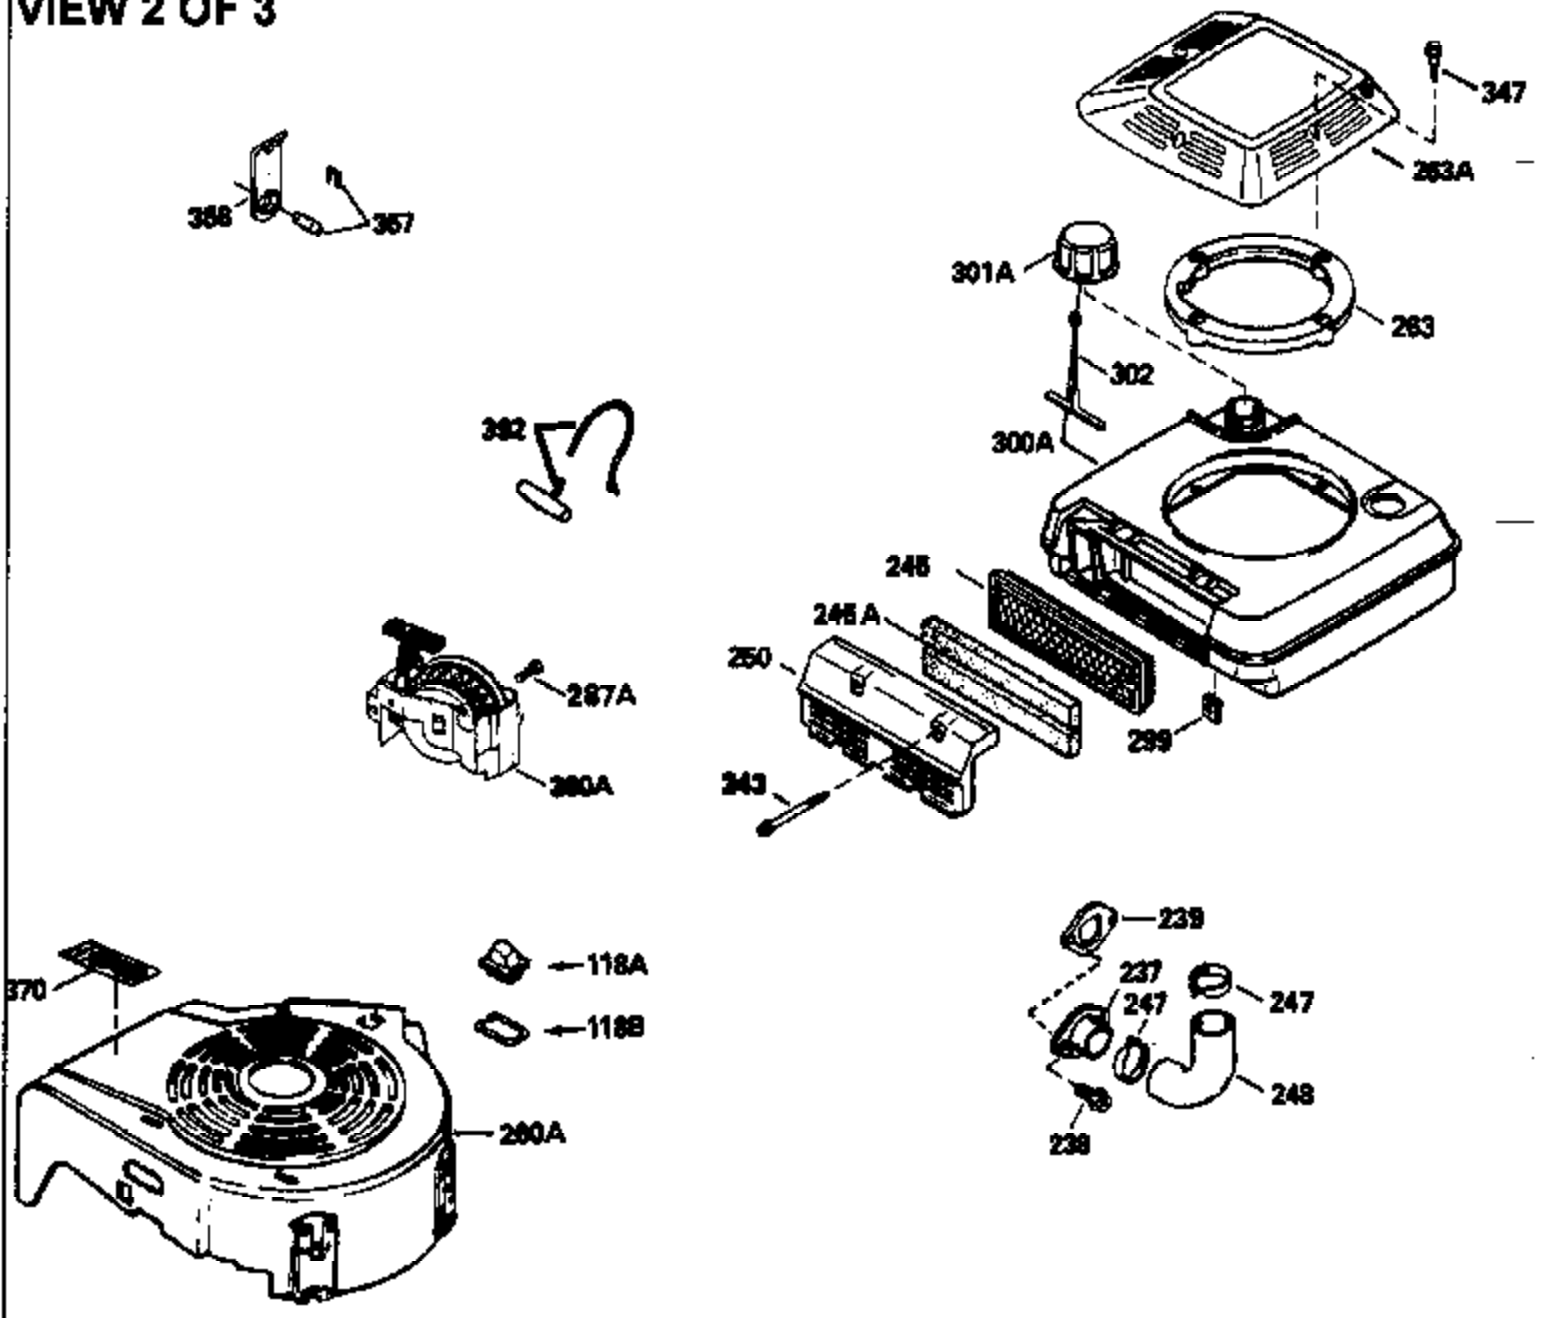

VIEW 2 OF 3

Ref #	Part Number	Qty	Description
55A	33536		Shaft, P.T.O.
118	730194		Rope Guide Kit (Use as required)
238	650806		Screw, 10-32 x 5/8"
239	34338		* Gasket, Air cleaner
246	34340		Element, Air cleaner
246E	35435		Filter, Pre-air (Use as required)
250	34341A		Cover, Air cleaner
260A	34489		Housing, Blower
286	35009		Screen, Starter cup
287A	650735		Screw, 10-24 x 3/8" (Use as required)
287A			Pop Rivet (3/16" Dia.) (Purchase locally)
313A	33876		Gasket, Stator
370H	34387		Decal, Instruction (Optional)
370J	34870		Decal, Instruction (Optional)
425	730571		Starter Muff Kit (Incl.370J,426,427)(Opt.)
426	32203		Starter Air Cleaner (Optional)
427	32204		Starter Air Cleaner Bracket (Optional)
436	611006		Stator Plate Ass'y.(Incl.377,378,437, 442-448)
437	30551		Spring, Breaker box cover
438	610947		Cover, Dust
439	610955		Gasket, Stator cover
440	30992		Cam, Breaker
442	610385		Washer
443	610408		Nut, 8-32
444	29181		Breaker Fastening Screw & Washer
445	610593		Condenser Fastening Screw
446	33356		Terminal, Ground