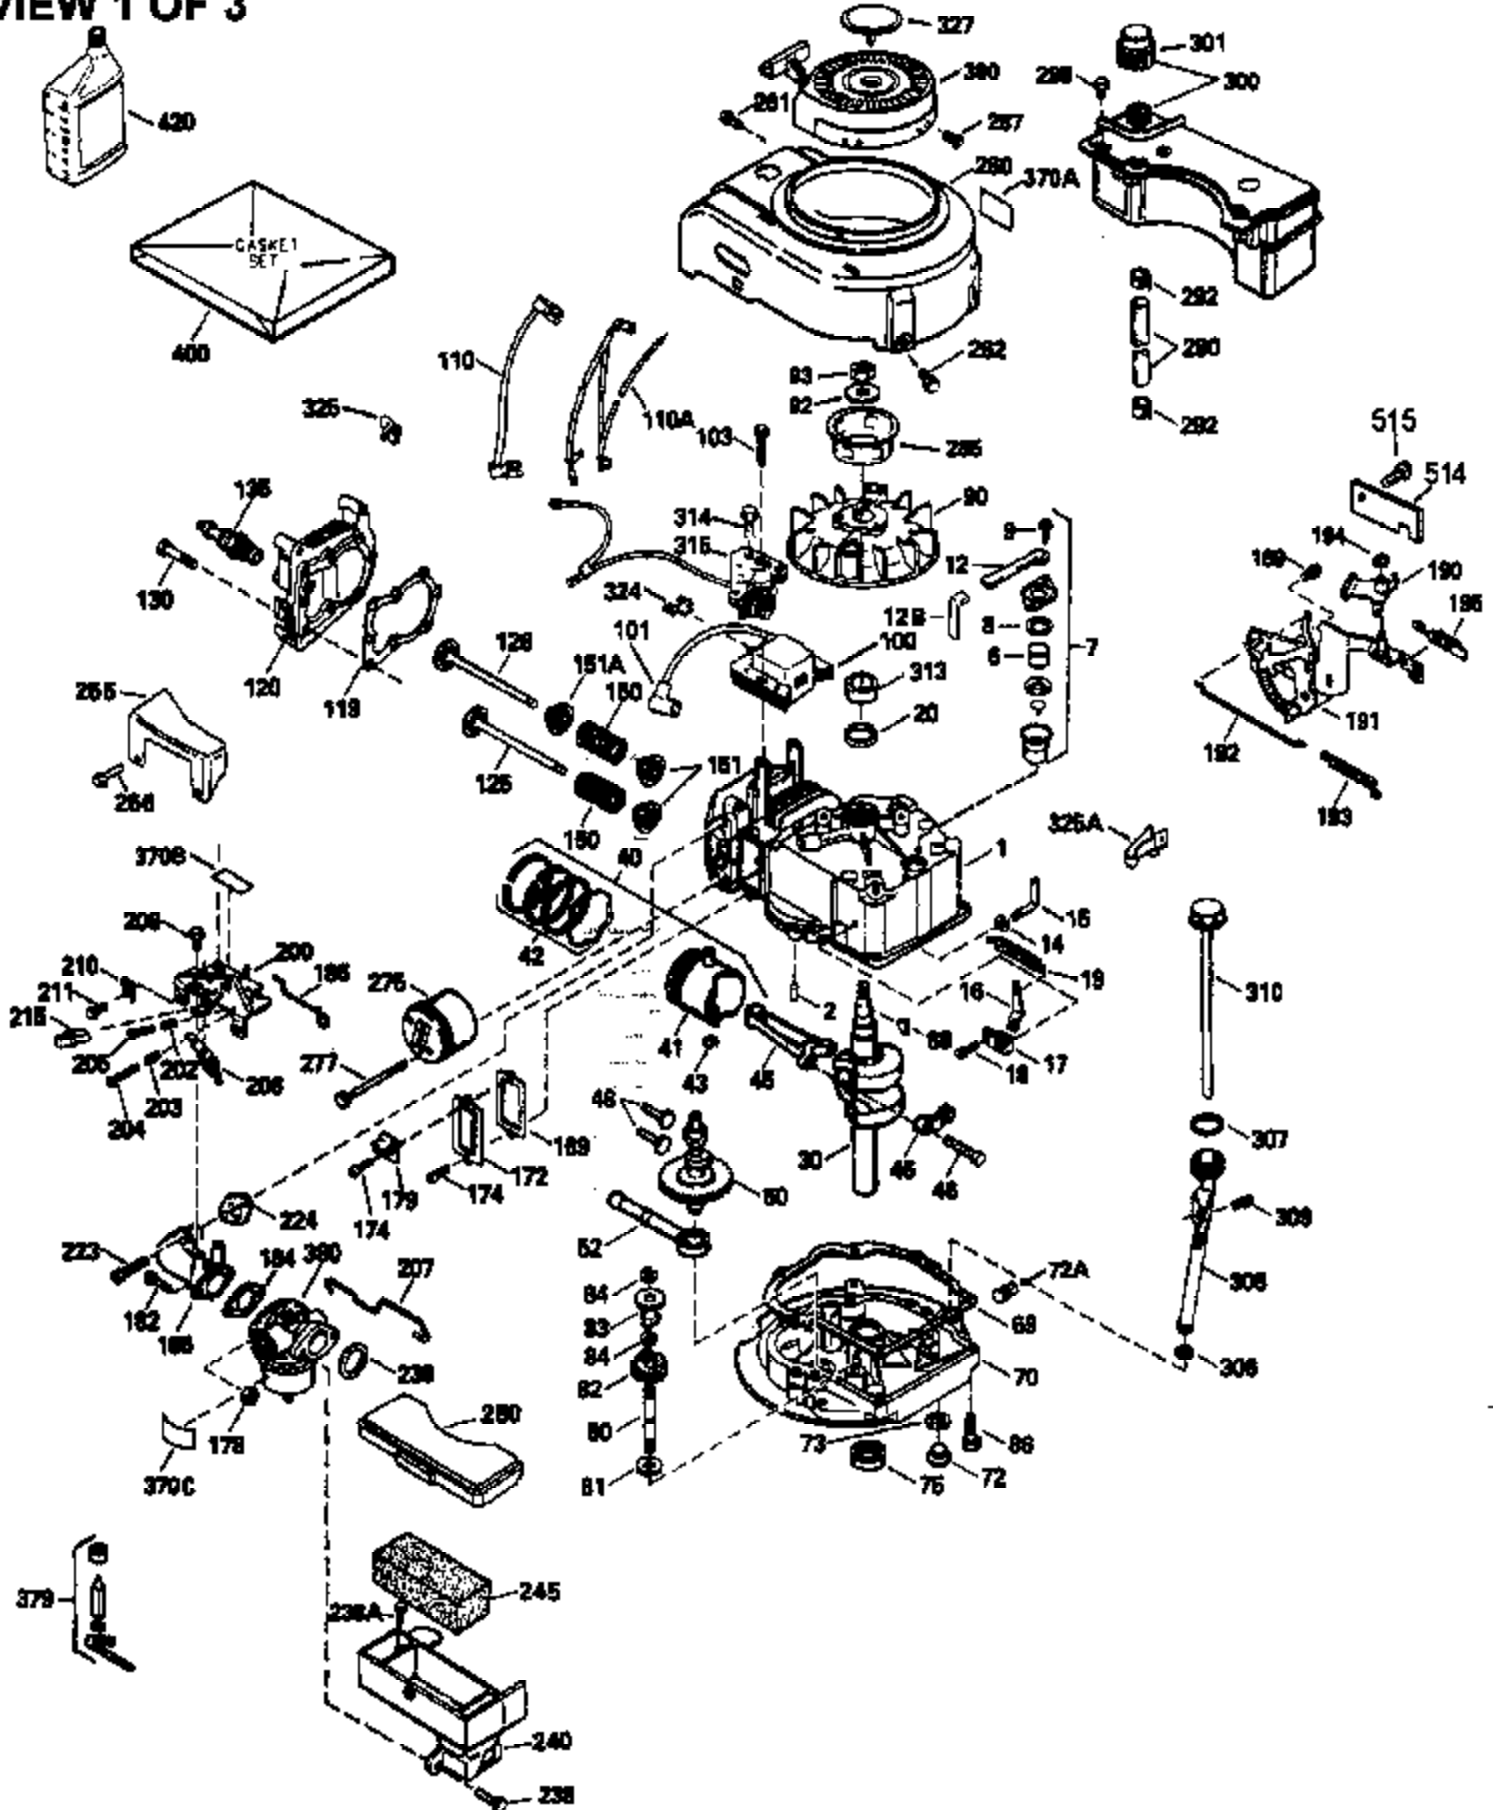

VIEW 1 OF 3

Ref #	Part Number	Qty	Description
1	33968B		Cylinder (Incl. 2 & 20) (2-13/16")
2	26727		Pin, Dowel
6	33734		Element, Breather
7	34214A		Breather Ass'y. (Incl. 6, 8, 9, 12 , & 12A)
8	33735		* Gasket, Breather
9	30200		Screw, 10-24 x 9/16"
12	33886		Tube, Breather
14	28277		Washer, Flat
15	31513		Rod, Governor
16	31383A		Lever, Governor
17	31335		Clamp, Governor lever
18	650548		Screw, 8-32 x 5/16"
19	31361		Spring, Extension
20	32600		Seal, Oil
30	34470B		Crankshaft
40	34535		Piston, Pin & Ring Set (Std.) (2-13/16")
40	34536		Piston, Pin & Ring Set (.010" OS)
40	34537		Piston, Pin & Ring Set (.020" OS)
41	33562B		Piston & Pin Ass'y.(Incl. 43)(Std.)(2 -13/16")
41	33563B		Piston & Pin Ass'y. (Incl. 43) (.010" OS)
41	33564B		Piston & Pin Ass'y. (Incl. 43) (.020" OS)
42	33567		Ring Set (Std.) (2-13/16" Bore)
42	33568		Ring Set (.010" OS)
42	33569		Ring Set (.020" OS)
43	20381		Ring, Piston pin retaining
45	32875		Rod Assy., Connecting (Incl. 46)
46	32610A		Bolt, Connecting rod
48	27241		Lifter, Valve
50	33533		Camshaft (MCR)
52	29914		Oil Pump Assy.
55A	34647		Shaft, P.T.O.
69	35261		* Gasket, Mounting flange
72	30572		Plug, Oil drain (Incl. 73)
73	28833		* Drain Plug Gasket (Not req. W/plastic plug)
75	26208		Seal, Oil
80	30574		Shaft, Governor
81	30590A		Washer, Flat
82	31947		Gear Assy., Governor
83	33903		Spool, Governor
84	29193		Ring, Retaining
86	650488		Screw, 1/4-20 x 1-1/4"
89	611004		Flywheel Key
90	611046A		Flywheel
92	650815		Washer, Belleville
93	650816		Nut, Flywheel
100	34443A		Solid State Ignition
100	730207		Magneto-to-Solid State Conv. Kit (Includes solid state module, solid state flywheel key, and instructions.) (Use as required on external ignition engines only.)
101	610118		Cover, Spark plug (Use as required)
103	650814		Screw, Torx T-15, 10-24 x 1"
110	34231		Ground Wire
118	730194		Rope Guide Kit (Use as required)
119	33554A		* Gasket, Head
120	34342		Head, Cylinder
125	29314B		Intake Valve (Std.) (Incl. 151) (Conventional Ports)
125	29315C		Intake Valve (1/32" OS) (Incl. 151) (Conventional Ports)