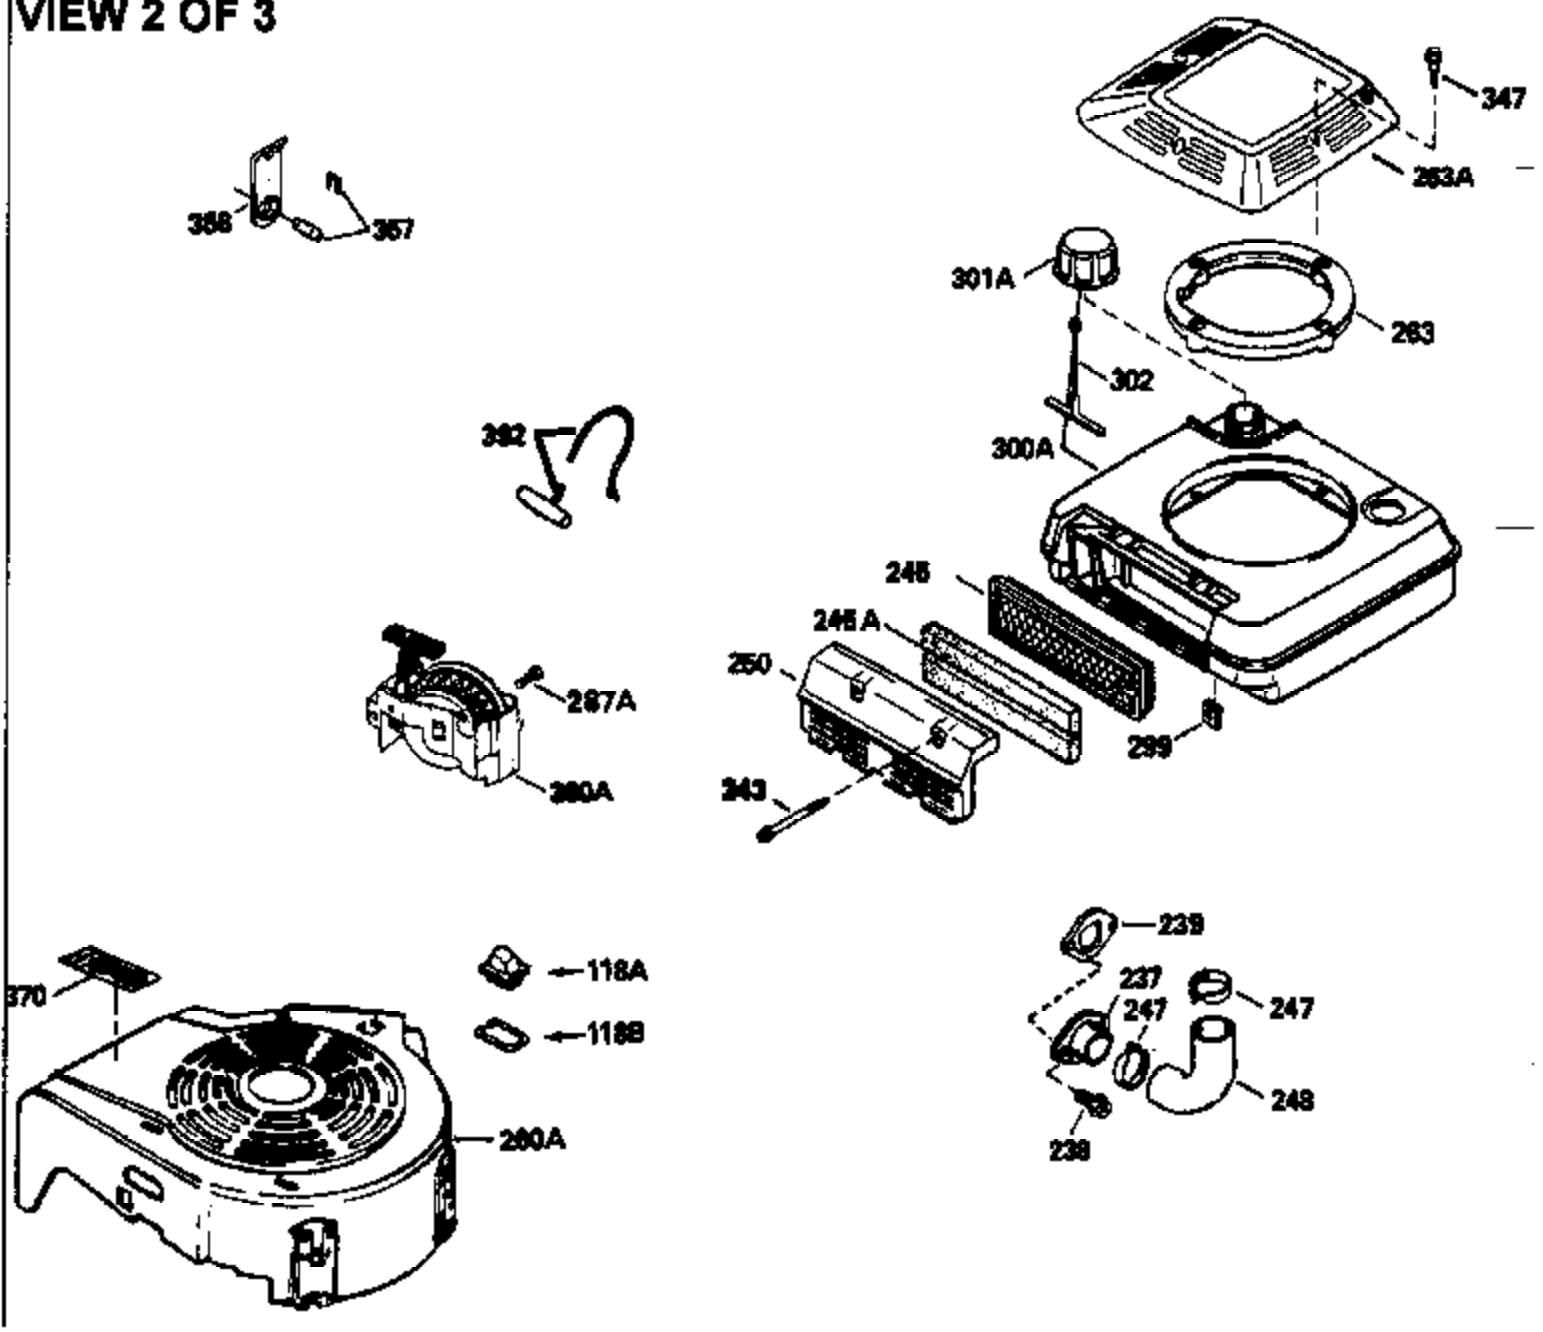

VIEW 2 OF 3

Ref #	Part Number	Qty	Description
55A	33536		Shaft, P.T.O.
118	730194		Rope Guide Kit (Use as required)
238	650806		Screw, 10-32 x 5/8"
239	34338		* Gasket, Air cleaner
246	34340		Element, Air cleaner
246E	35435		Filter, Pre-air (Use as required)
250	34341A		Cover, Air cleaner
287A	650735		Screw, 10-24 x 3/8" (Use as required)
287A			Pop Rivet (3/16" Dia.) (Purchase locally)
300A	34476		Fuel Tank (Incl. 292 & 301)
326	34113		Plug, Screen
370J	34870		Decal, Instruction (Optional)
370H	34387		Decal, Instruction (Optional)
390A	590531		Side Mount Rewind Starter (Refer to Division 5, Section C, page 32 or Fiche 8A, Grid G-3 for breakdown)
425	730571		Starter Muff Kit (Incl.370J,426,427)(Opt.)
426	32203		Starter Air Cleaner (Optional)
427	32204		Starter Air Cleaner Bracket (Optional)
436	611006		Stator Plate Ass'y.(Incl.377,378,437, 442-448)
437	30551		Spring, Breaker box cover
438	610947		Cover, Dust
439	610955		Gasket, Stator cover
440	30992		Cam, Breaker
442	610385		Washer
443	610408		Nut, 8-32
444	29181		Breaker Fastening Screw & Washer
445	610593		Condenser Fastening Screw
446	33356		Terminal, Ground