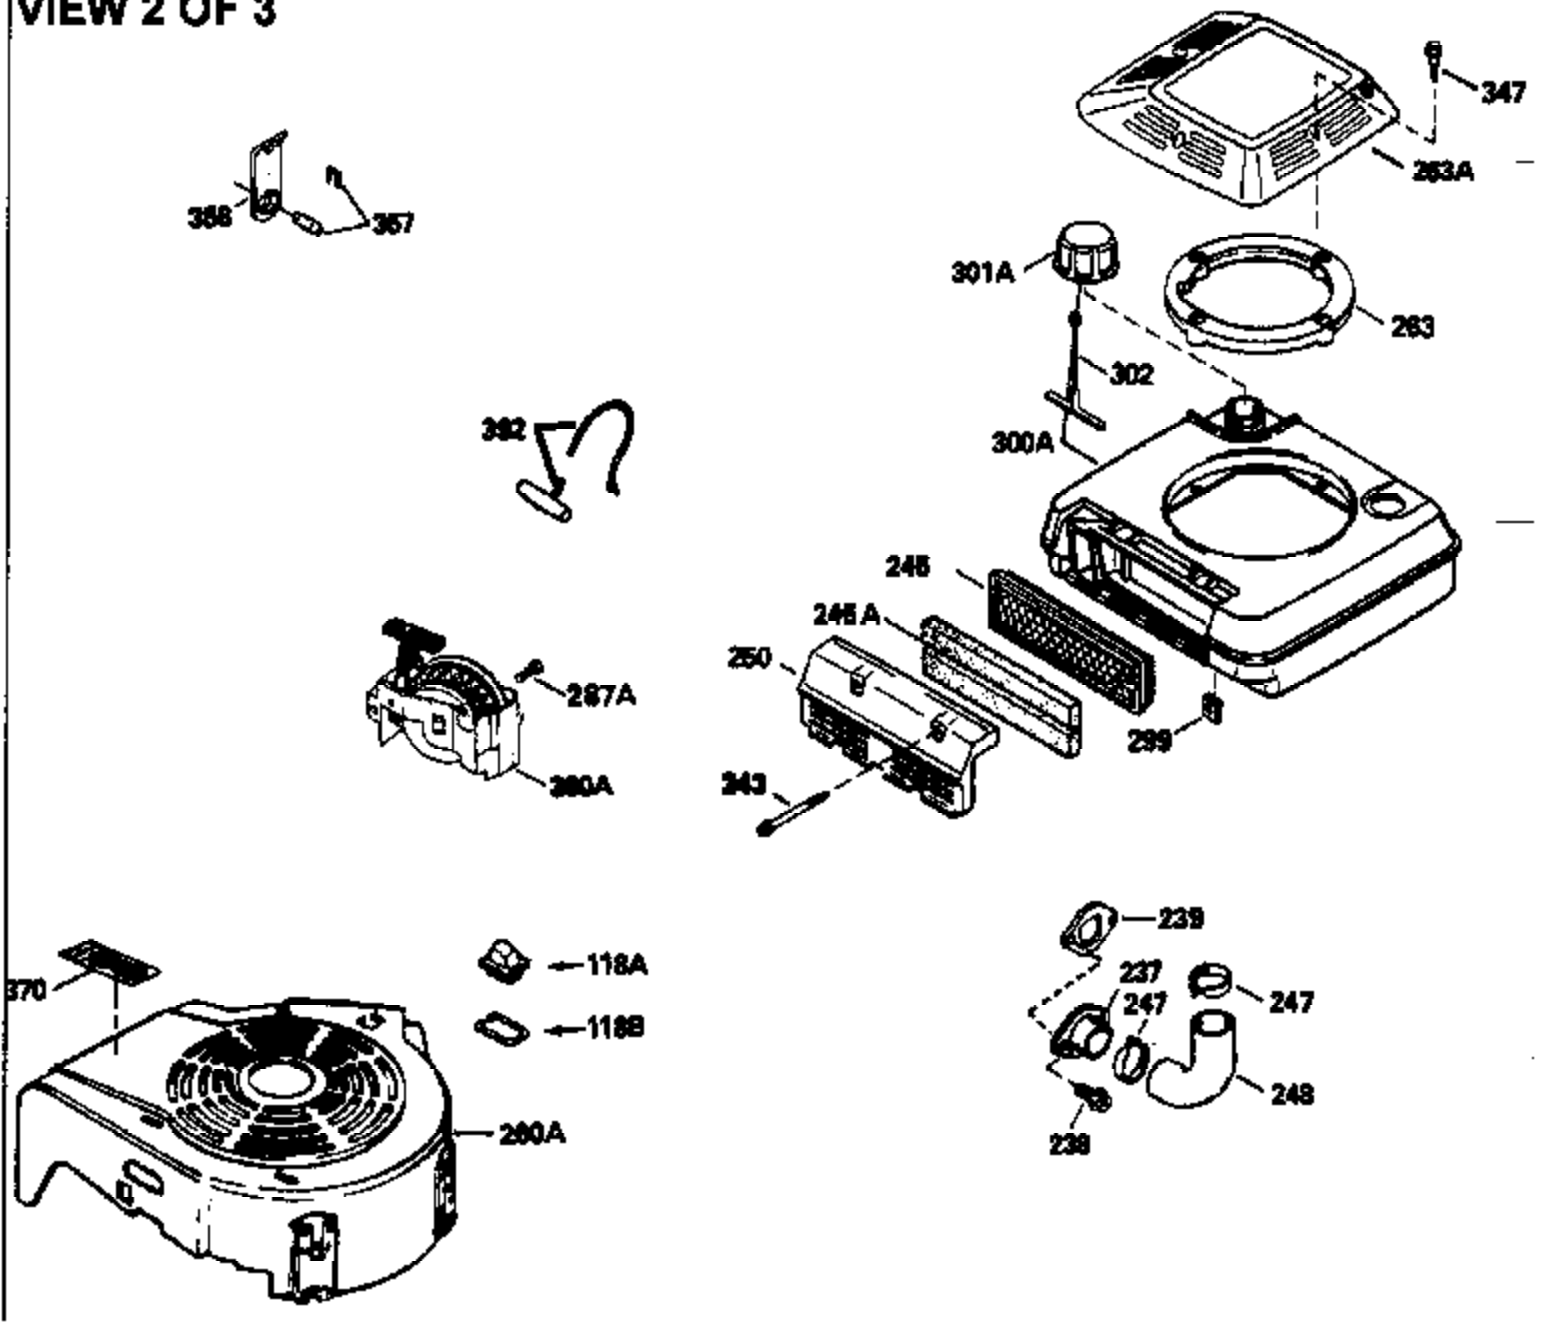

VIEW 2 OF 3

Ref #	Part Number	Qty	Description
118	730194		Rope Guide Kit (Use as required)
238	650806		Screw, 10-32 x 5/8"
239	34338		* Gasket, Air cleaner
246E	35435		Filter, Pre-air (Use as required)
246	34340		Element, Air cleaner
250	34341A		Cover, Air cleaner
287A	650735		Screw, 10-24 x 3/8" (Use as required)
287A			Pop Rivet (3/16" Dia.) (Purchase locally)
300A	34476		Fuel Tank (Incl. 292 & 301)
326	34113		Plug, Screen
370H	34387		Decal, Instruction (Optional)
370J	34870		Decal, Instruction (Optional)
390A	590531		Side Mount Rewind Starter (Refer to Division 5, Section C, page 32 or Fiche 8A, Grid G-3 for breakdown)
425	730571		Starter Muff Kit (Incl.370J,426,427)(Opt.)
426	32203		Starter Air Cleaner (Optional)
427	32204		Starter Air Cleaner Bracket (Optional)
436	611006		Stator Plate Ass'y.(Incl.377,378,437, 442-448)
437	30551		Spring, Breaker box cover
438	610947		Cover, Dust
439	610955		Gasket, Stator cover
440	30992		Cam, Breaker
442	610385		Washer
443	610408		Nut, 8-32
444	29181		Breaker Fastening Screw & Washer
445	610593		Condenser Fastening Screw
446	33356		Terminal, Ground