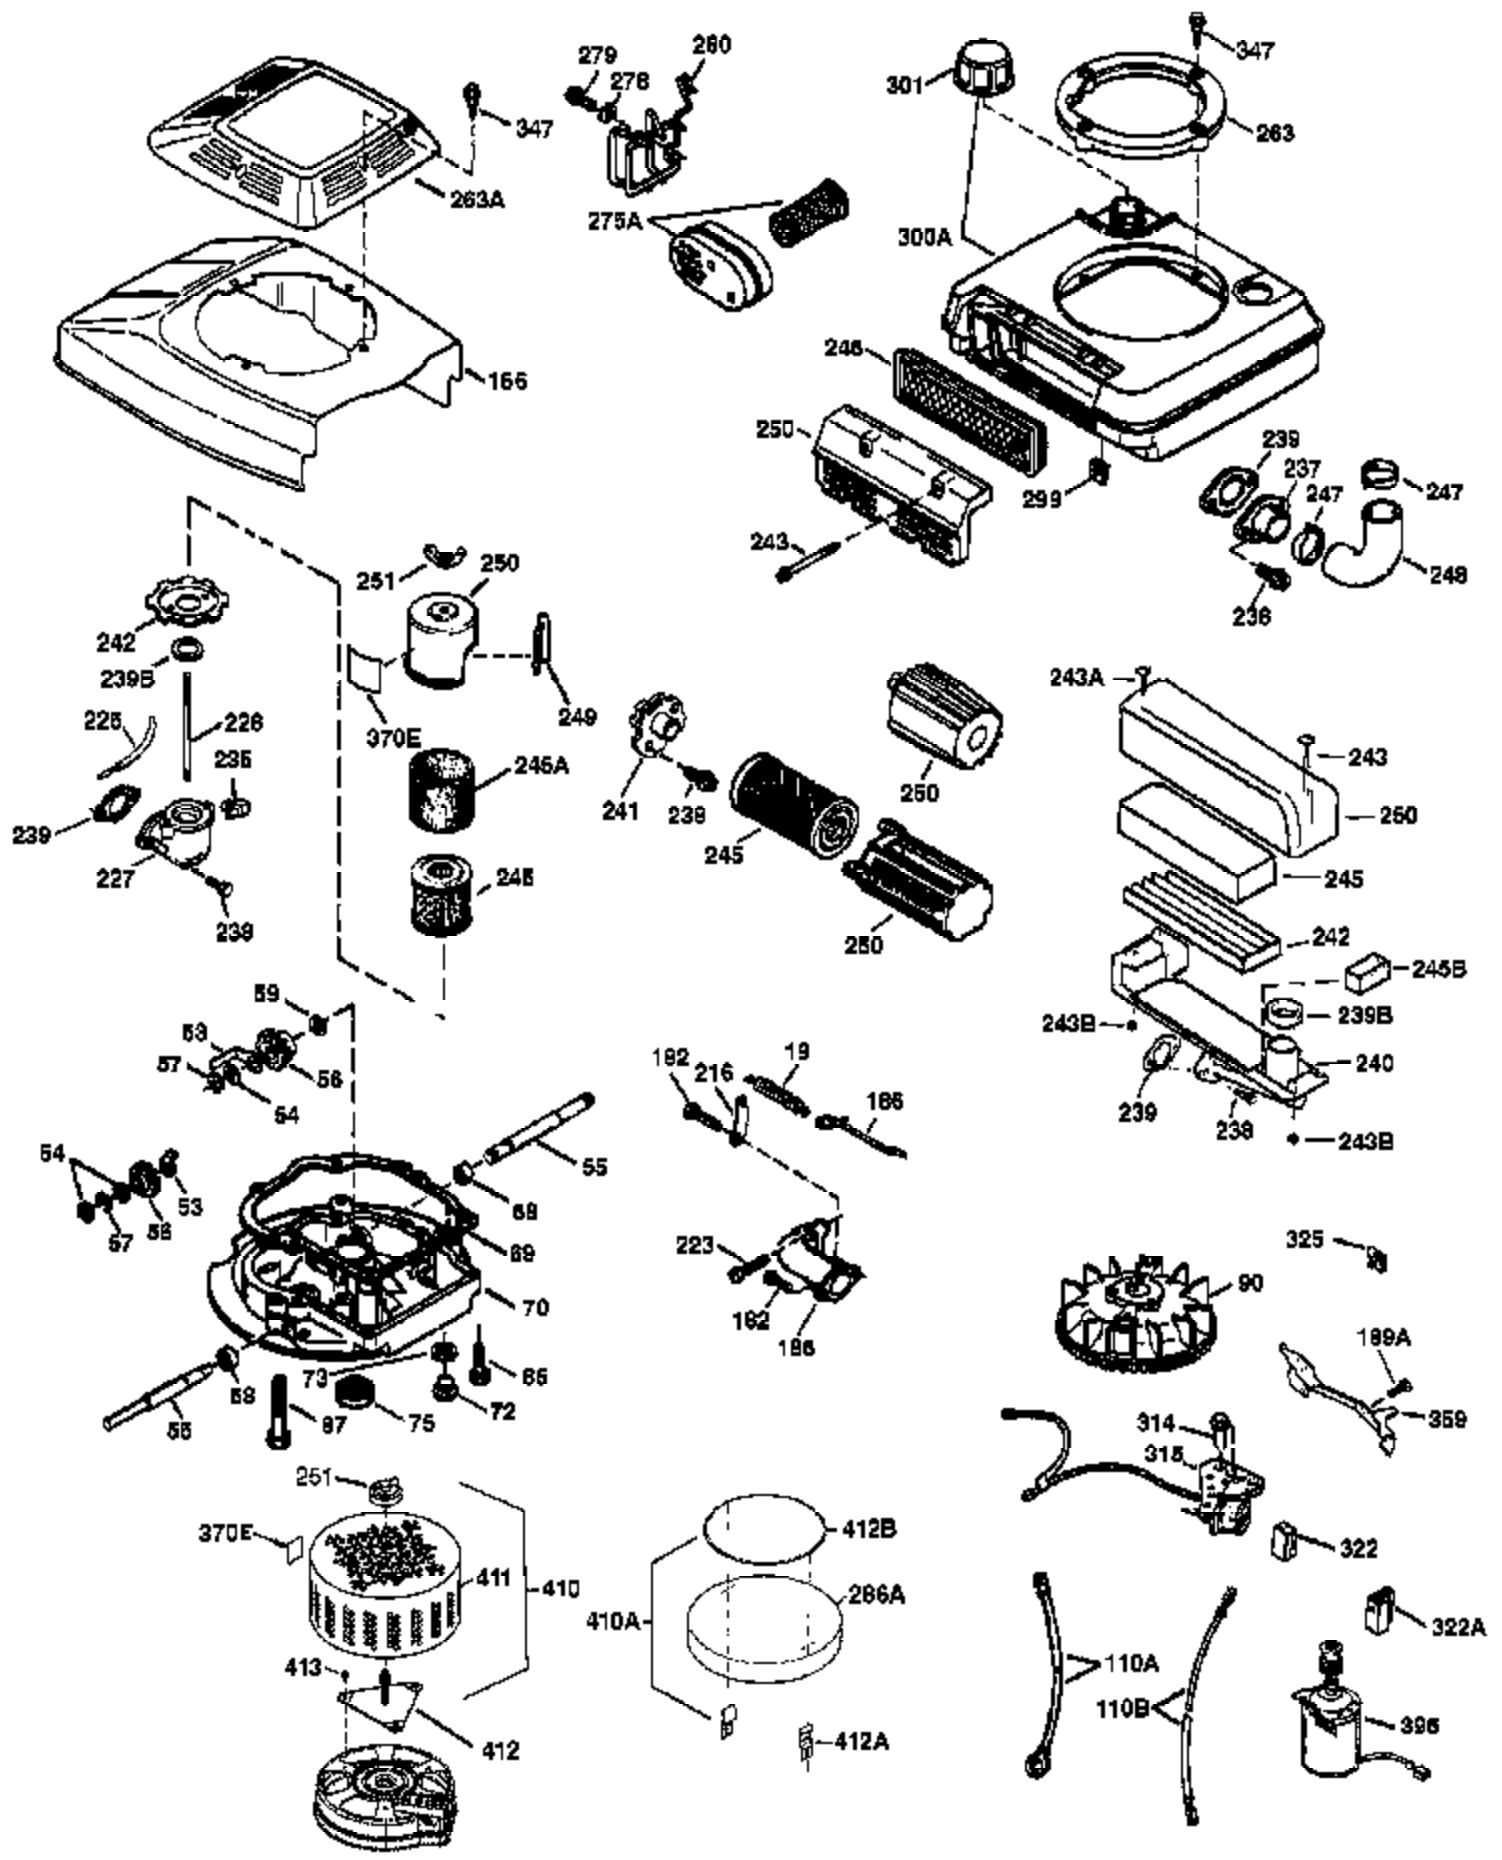

Ref #	Part Number	Qty	Description
19	36281	1	Extension Spring
69	35261	1	* Mounting Flange Gasket
70	34311E	1	Mounting Flange (Incl. 72 thru 83,306)
72	36083	1	Oil Drain Plug
75	27897	1	Oil Seal
86	650488	6	Screw, 1/4-20 x 1-1/4"
90	611112	1	Flywheel
182	6201	2	Screw, 1/4-28 x 7/8"
185	36544	1	Intake Pipe
186	32653	1	Governor Link
216	33086	1	R.P.M. Adjusting Lever
223	650451	2	Screw, 1/4-20 x 1"
238	650932	2	Screw, 10-32 x 49/64"
239	34338	1	* Air Cleaner Gasket
241	35797	1	Air Cleaner Collar
245	35066	1	Air Cleaner Filter
250	35065	1	Air Cleaner Cover
301	36246	1	Fuel Cap
380	632747	1	Carburetor (Incl. 184) (NOTE: This engine could have been built with 632646 carburetor).
900	0	1	Replacement Engine 750826A, order from 71-999
900	0	1	Replacement Short Block 750679C order from 71-999