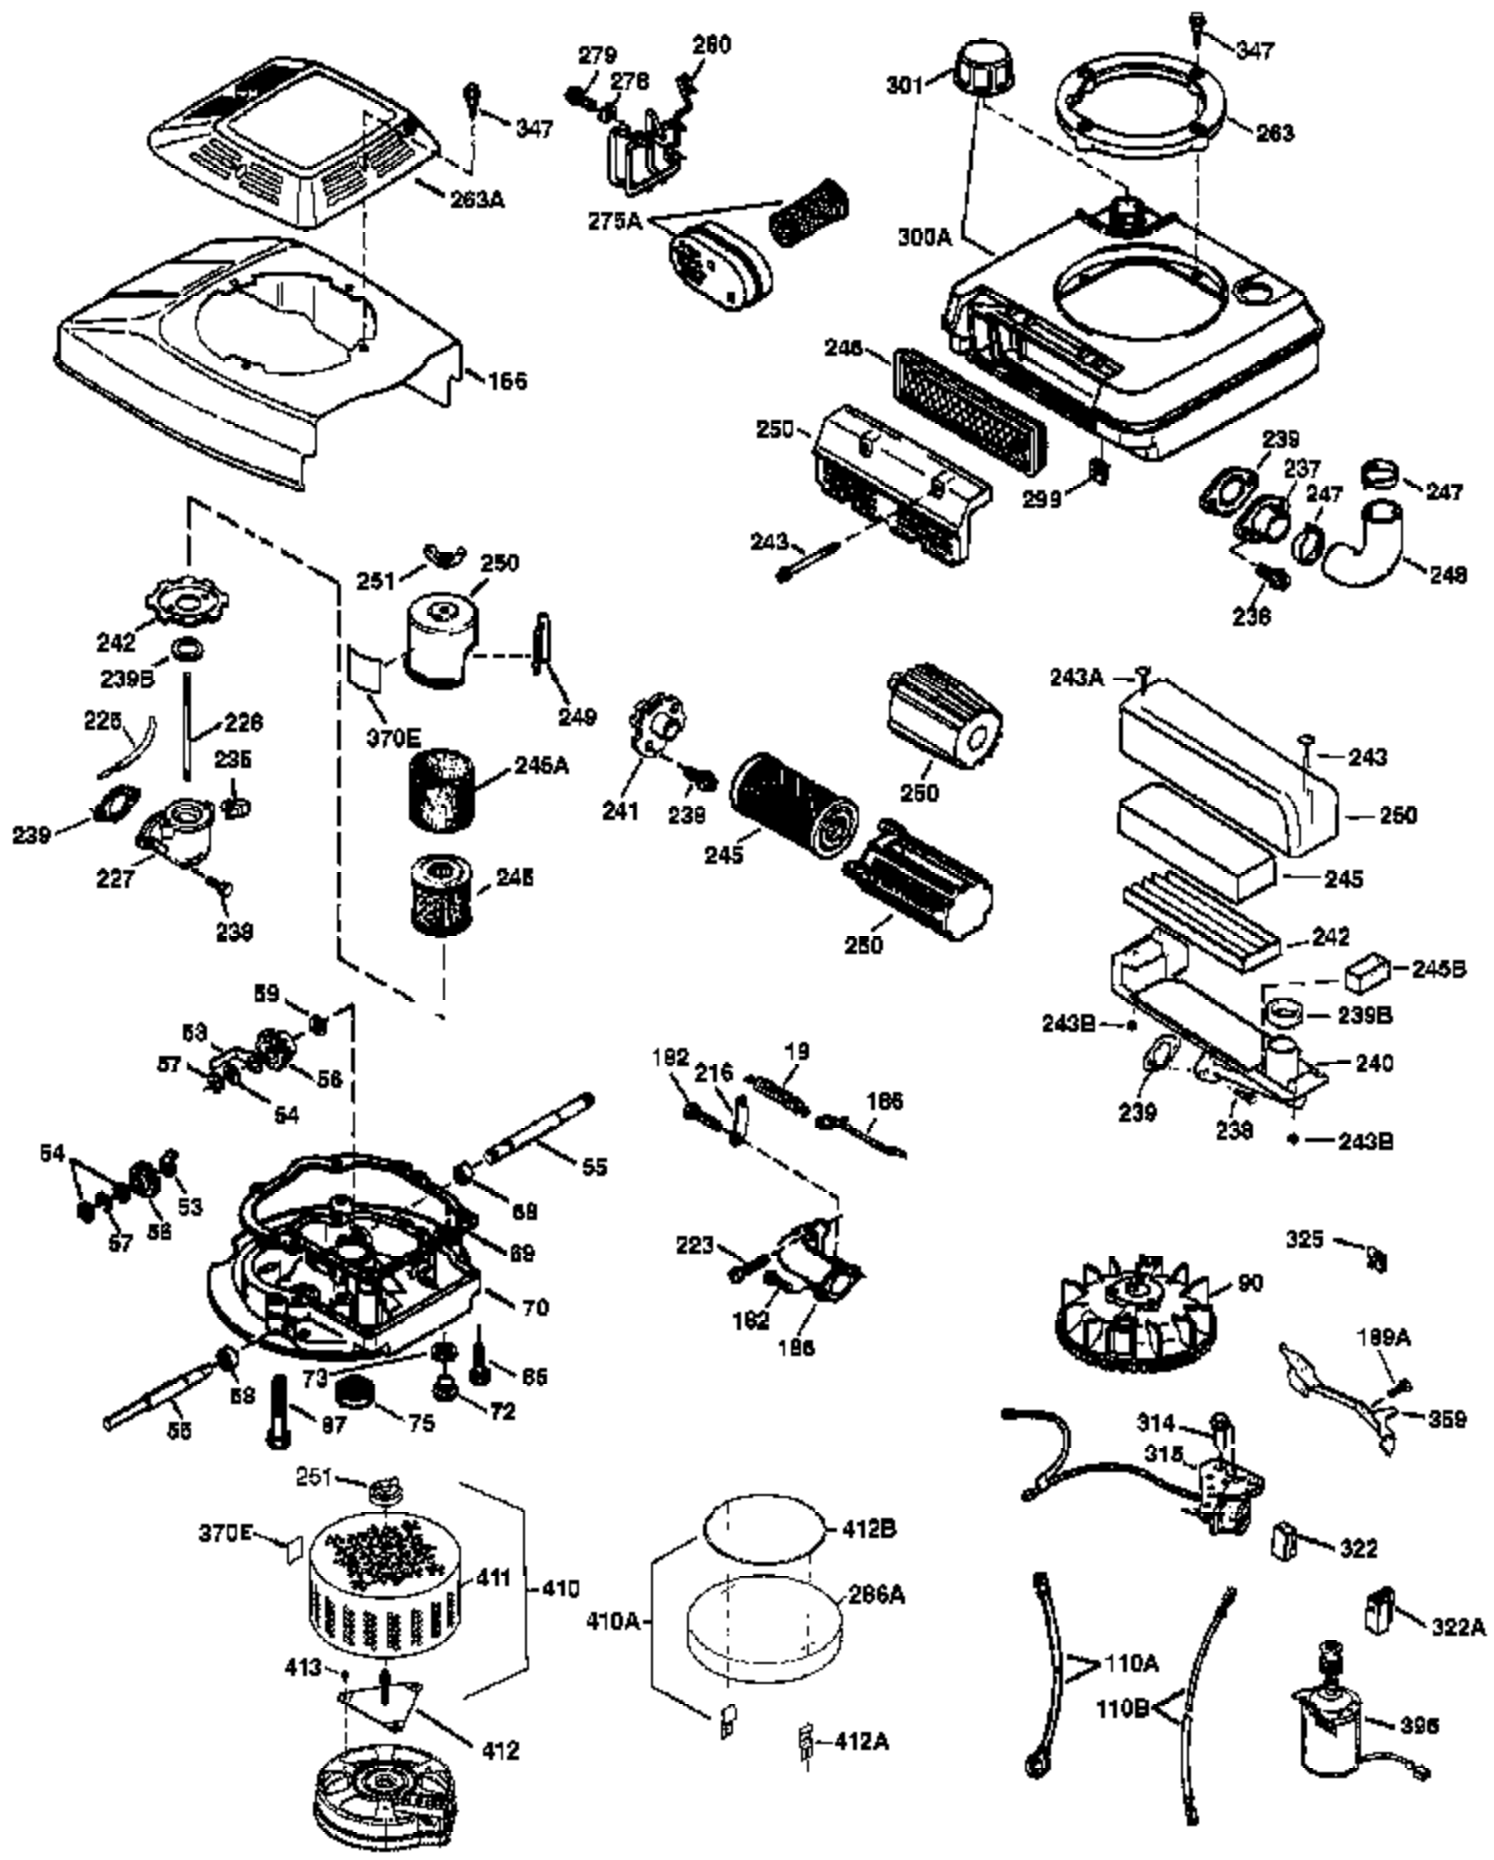

Ref #	Part Number	Qty	Description
178	29752	2	Nut & Lock Washer, 1/4-28
179	30593	1	Retainer Clip
182	6201	2	Screw, 1/4-28 x 7/8"
184	26756	1	* Carburetor To Intake Pipe Gasket
185	36544	1	Intake Pipe
186	34337	1	Governor Link
189A	650765	1	Screw, 10-32 x 1/2"
189	650356	1	Screw, Torx T-30, 1/4-20 x 3/8"
200	33131A	1	Control Bracket (Incl. 202 thru 206)
202	36482	1	Compression Spring
203	31342	1	Compression Spring
204	651029	1	Screw, Torx T-10, 5-40 x 7/16"
205	651019	1	Screw, Torx T-10, 6-32 x 41/64"
206	610973	1	Terminal
207	34336	1	Throttle Link
209	30200	2	Screw, 10-24 x 9/16"
210	27793	1	Conduit Clip
211	28942	1	Screw, 10-32 x 3/8"
223	650451	2	Screw, 1/4-20 x 1"
224	34690A	1	* Intake Pipe Gasket
238	650806	2	Screw, 10-32 x 5/8"
240	36743	1	Air Cleaner Body
245A	36746	1	Air Cleaner Filter
250	36744	1	Air Cleaner Cover
260	36756	1	Blower Housing
261	30200	2	Screw, 10-24 x 9/16"
262	650831	2	Screw, 1/4-20 x 1/2"
275	36473	1	Muffler (Incl. 277)
277	650988	2	Screw, 1/4-20 x 2-5/16"
285	35000A	1	Starter Cup
287	650926	2	Screw, 8-32 x 21/64"
290	34357	1	Fuel Line
292	26460	2	Fuel Line Clamp
298	28763	3	Screw, 10-32 x 35/64"
300	36757	1	Fuel Tank (Incl. 292 & 301)
301	36246	1	Fuel Cap
305	35577	1	Oil Fill Tube
306	36996	1	* "O"-Ring
307	35499	1	"O"-Ring
309	650562	1	Screw, 10-32 x 1/2"
310	35578	1	Dipstick
313	34080	1	Spacer
370K	36695	1	Starter Decal
370A	36261	1	Lubrication Decal
370D	35977	1	Caution Decal
370C	37199	1	Primer Decal
380	632769	1	Carburetor (Incl. 184)
390	590737	1	Rewind Starter (NOTE: This engine could have been built with 590694 starter).
400	36481B	1	* Gasket Set (Incl. items marked PK in notes) Incl. part #'s 26756 (1), 27234A (1), 33735 (1), 34338 (1), 34690A (1), 36477 (1), 36832 (1), 36996 (1), 37130 (1)
416	36085	1	Spark Arrestor Kit (Incl. 417)(Optional)
417	650821	1	Screw, 10-32 x 1/2" (Optional)
420	730225	1	SAE 30 4-Cycle Engine Oil (1 Quart)