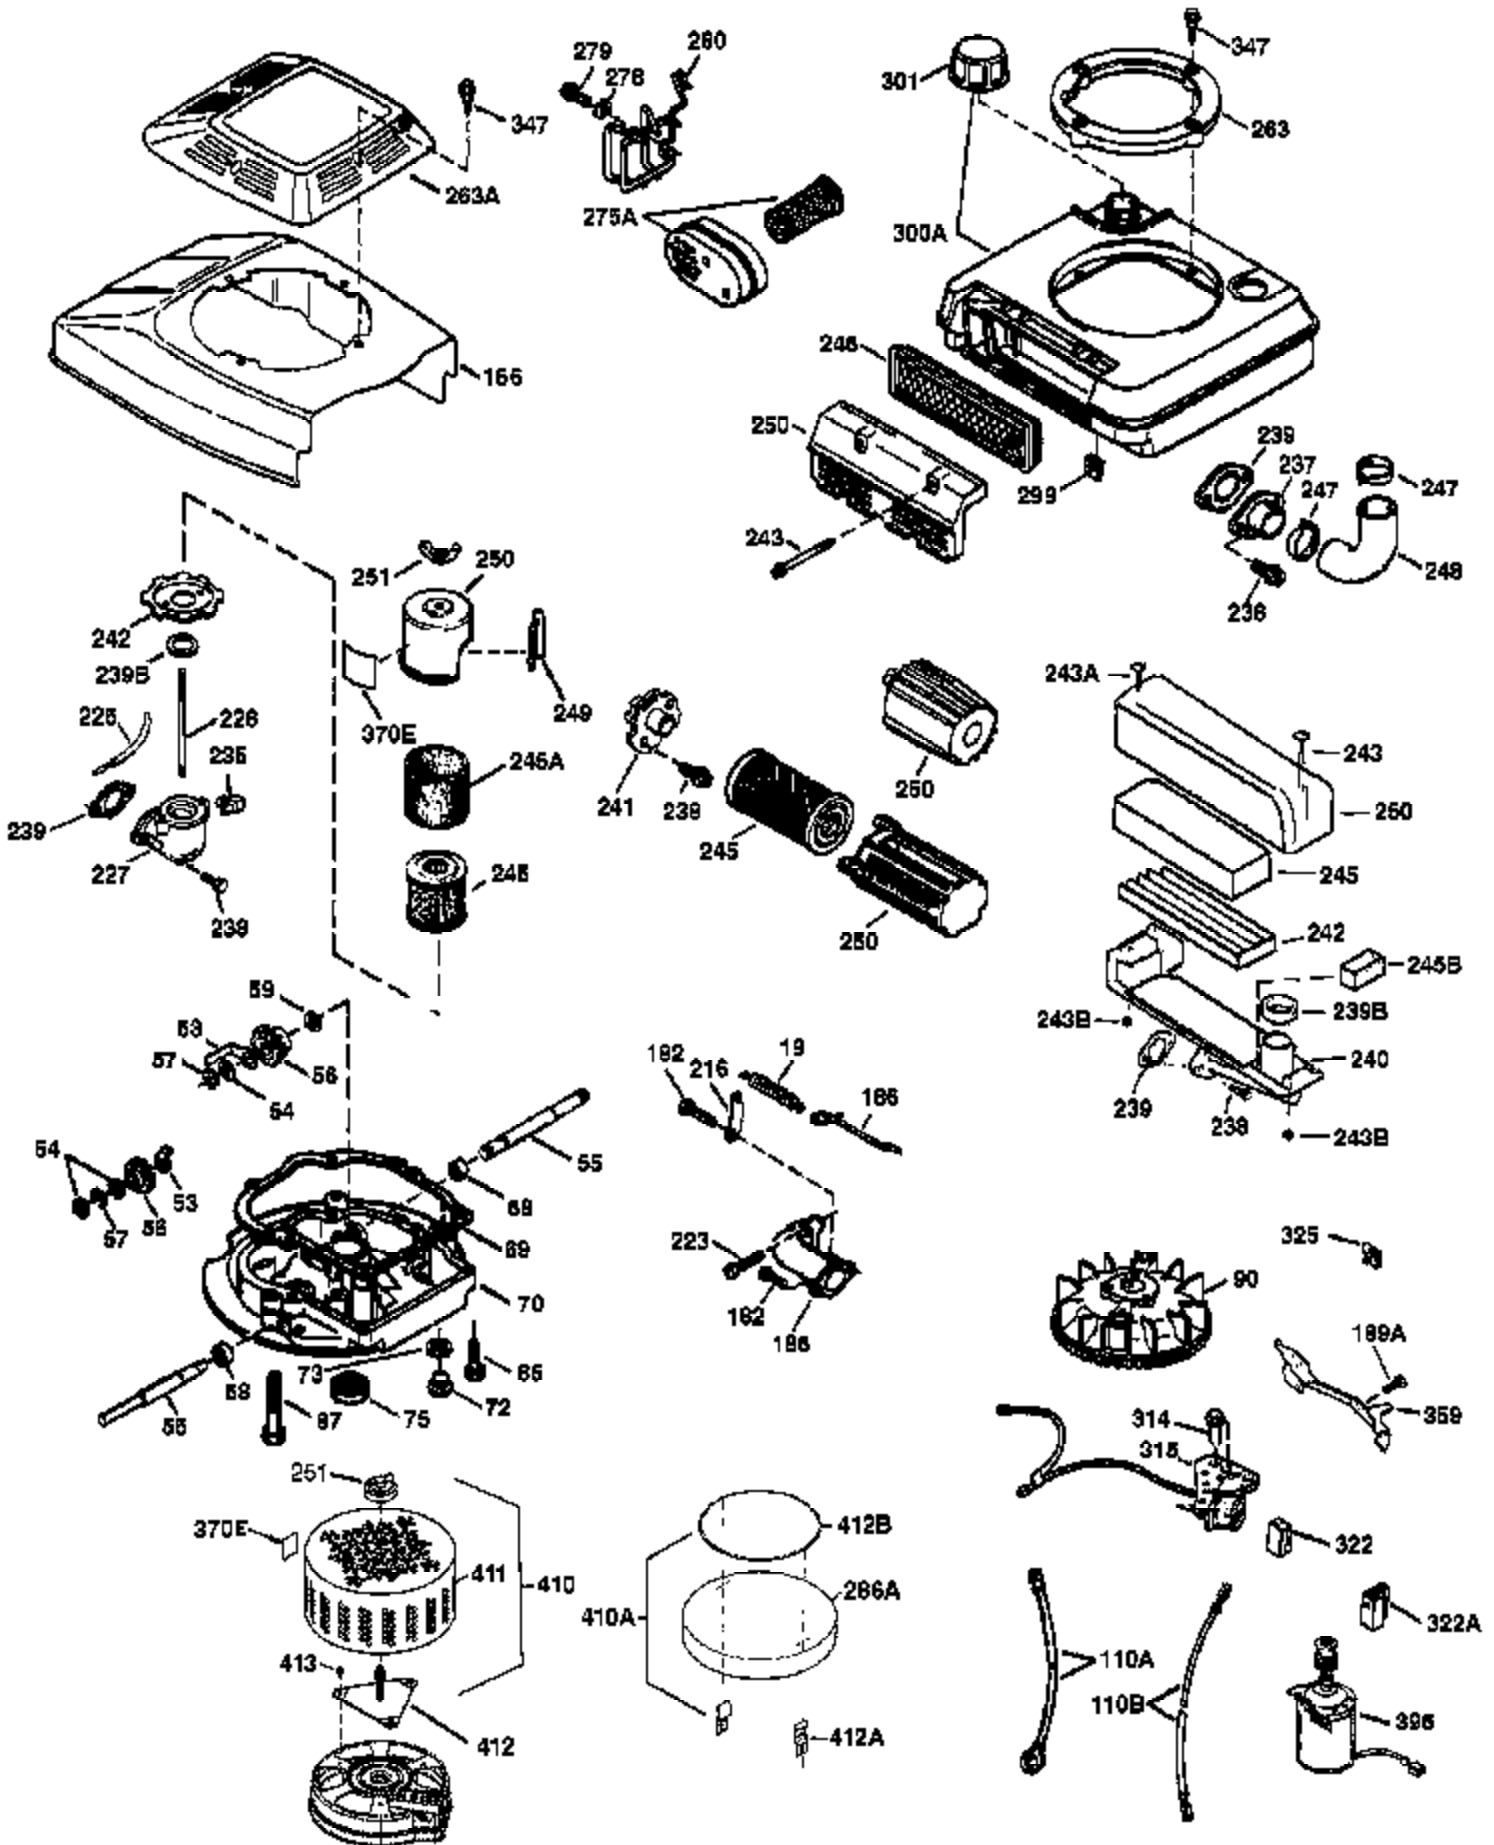

Ref #	Part Number	Qty	Description
178	29752	2	Nut & Lock Washer, 1/4-28
179	30593	1	Retainer Clip
182	6201	2	Screw, 1/4-28 x 7/8"
184	26756	1	* Carburetor To Intake Pipe Gasket
185	36544	1	Intake Pipe
186	34337	1	Governor Link
189A	650765	1	Screw, 10-32 x 1/2"
189	650356	1	Screw, Torx T-30, 1/4-20 x 3/8"
200	33131A	1	Control Bracket (Incl. 202 thru 206)
202	36482	1	Compression Spring
203	31342	1	Compression Spring
204	651029	1	Screw, Torx T-10, 5-40 x 7/16"
205	651019	1	Screw, Torx T-10, 6-32 x 41/64"
206	610973	1	Terminal
207	34336	1	Throttle Link
209	30200	2	Screw, 10-24 x 9/16"
210	27793	1	Conduit Clip
211	28942	1	Screw, 10-32 x 3/8"
223	650451	2	Screw, 1/4-20 x 1"
224	34690A	1	* Intake Pipe Gasket
238	650806	2	Screw, 10-32 x 5/8"
240	36743	1	Air Cleaner Body
245A	36746	1	Air Cleaner Filter
250	36744	1	Air Cleaner Cover
260	36756	1	Blower Housing
261	30200	2	Screw, 10-24 x 9/16"
262	650831	2	Screw, 1/4-20 x 1/2"
275	36473	1	Muffler (Incl. 277)
277	650988	2	Screw, 1/4-20 x 2-5/16"
285	35000A	1	Starter Cup
287	650926	2	Screw, 8-32 x 21/64"
290	34357	1	Fuel Line
292	26460	2	Fuel Line Clamp
298	28763	3	Screw, 10-32 x 35/64"
300	36757	1	Fuel Tank (Incl. 292 & 301)
301	36246	1	Fuel Cap
305	35577	1	Oil Fill Tube
306	36996	1	* "O"-Ring
307	35499	1	"O"-Ring
309	650562	1	Screw, 10-32 x 1/2"
310	35578	1	Dipstick
313	34080	1	Spacer
370K	36695	1	Starter Decal
370A	36261	1	Lubrication Decal
370D	35977	1	Caution Decal
370C	37199	1	Primer Decal
380	632769	1	Carburetor (Incl. 184)
390	590737	1	Rewind Starter (NOTE: This engine could have been built with 590694 starter).
400	36481B	1	* Gasket Set (Incl. items marked PK in notes) Incl. part #'s 26756 (1), 27234A (1), 33735 (1), 34338 (1), 34690A (1), 36477 (1), 36832 (1), 36996 (1), 37130 (1)
416	36085	1	Spark Arrestor Kit (Incl. 417)(Optional)
417	650821	1	Screw, 10-32 x 1/2" (Optional)
420	730225	1	SAE 30 4-Cycle Engine Oil (1 Quart)