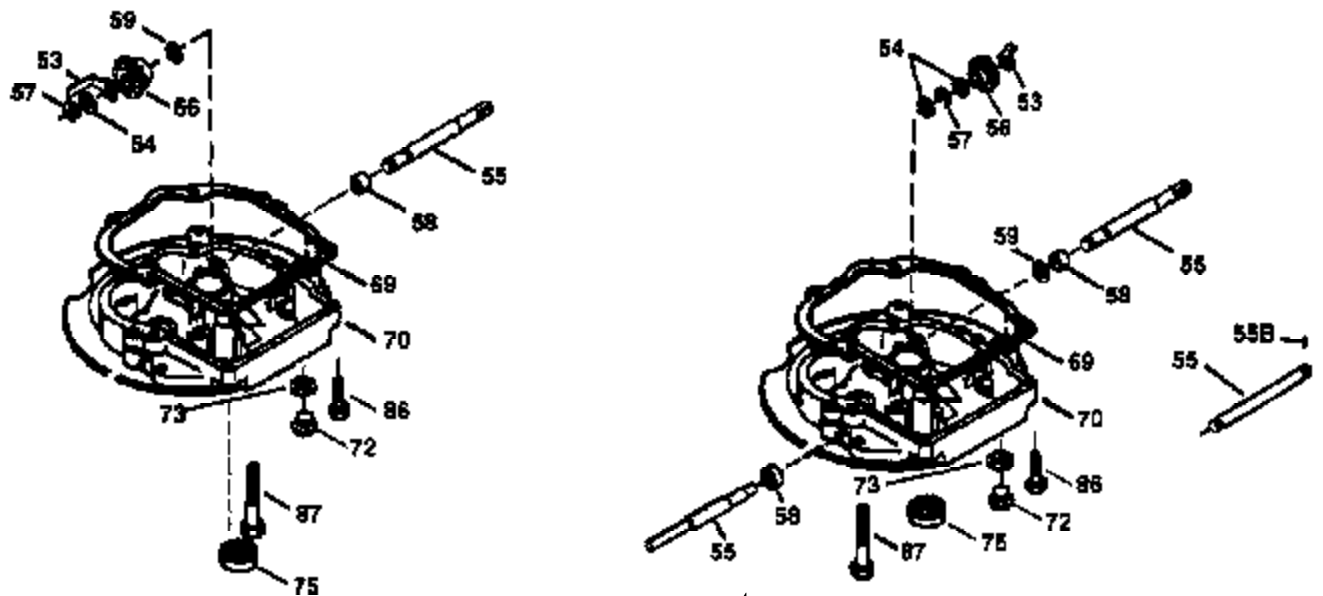

ILLUSTRATION SHOWS TYPICAL PARTS ONLY. ORDER BY PART NUMBER. PARTS NOT LISTED ARE SUPPLIED BY OEM.

VIEW 2 OF 3

Ref #	Part Number	Qty	Description
12A	36558	1	Breather Cover & Tube (Incl. 12B)
19	36281	1	Extension Spring
69	35261	1	Mounting Flange Gasket
70	34311D	1	Mounting Flange (Incl. 72 thru 83)
72	36083	1	Oil Drain Plug
75	27897	1	Oil Seal
86	650488	6	Screw, 1/4-20 x 1-1/4"
182	6201	2	Screw, 1/4-28 x 7/8"
185	36544	1	Intake Pipe
186	34337	1	Governor Link
223	650451	2	Screw, 1/4-20 x 1"
238	650932	2	Screw, 10-32 x 49/64"
239	34338	1	* Air Cleaner Gasket
245	35066	1	Air Cleaner Filter
250	35065	1	Air Cleaner Cover
287	650926	2	Screw, 8-32 x 21/64"
298	28763	3	Screw, 10-32 x 35/64"
300	36916	1	Fuel Tank (Incl. 292 & 301)
301	36246	1	Fuel Cap
370K	36695	1	Starter Decal
390	590694	1	Rewind Starter (NOTE: This engine could have been built with 590737 starter. Refer to the design of the rope pulley strength ribs for part identification. Individual starter parts do not interchange.)
900	0	1	Replacement Engine 750798, order from 71-999
900	0	1	Replacement S/B 750679A, order from 71-999