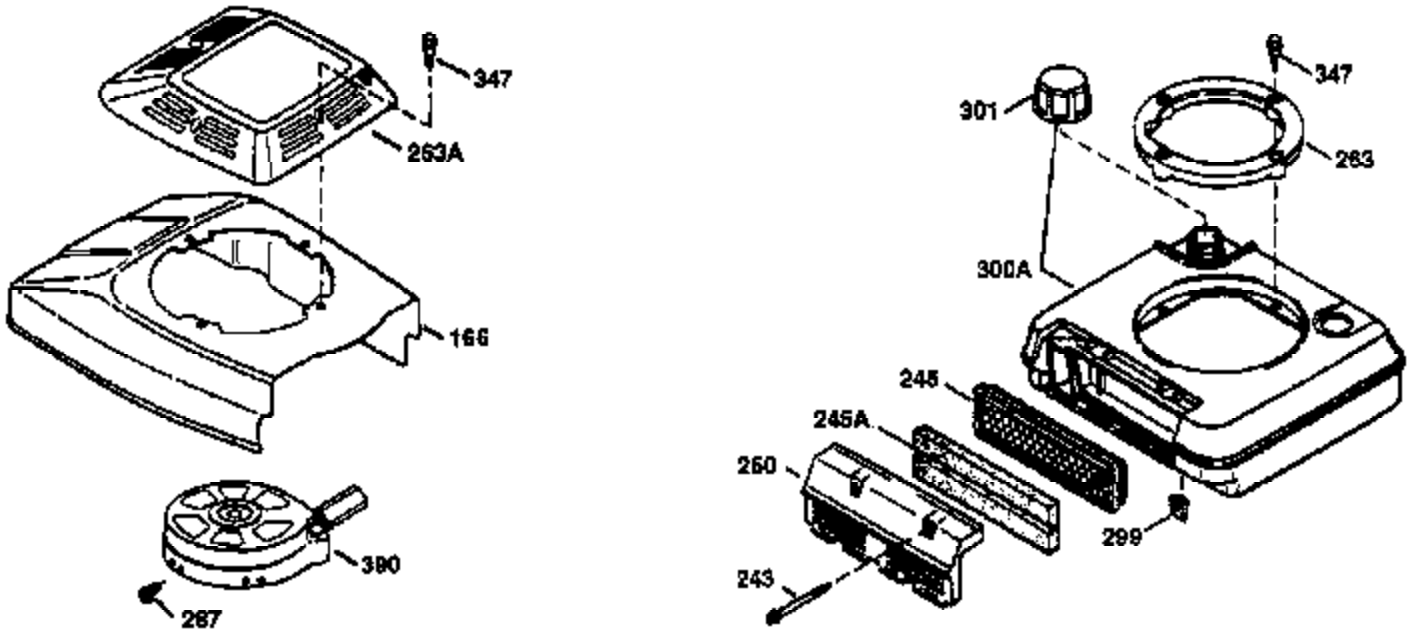

ILLUSTRATION SHOWS TYPICAL PARTS ONLY. ORDER BY PART NUMBER. PARTS NOT LISTED ARE SUPPLIED BY OEM.

VIEW 2 OF 3

Ref #	Part Number	Qty	Description
12A	36558	1	Breather Cover & Tube (Incl. 12B)
19	36281	1	Extension Spring
69	35261	1	Mounting Flange Gasket
70	34311D	1	Mounting Flange (Incl. 72 thru 83)
72	36083	1	Oil Drain Plug
75	27897	1	Oil Seal
86	650488	6	Screw, 1/4-20 x 1-1/4"
182	6201	2	Screw, 1/4-28 x 7/8"
185	36544	1	Intake Pipe
186	34337	1	Governor Link
223	650451	2	Screw, 1/4-20 x 1"
238	650932	2	Screw, 10-32 x 49/64"
239	34338	1	* Air Cleaner Gasket
245	35066	1	Air Cleaner Filter
250	35065	1	Air Cleaner Cover
287	650926	2	Screw, 8-32 x 21/64"
298	28763	3	Screw, 10-32 x 35/64"
300	36916	1	Fuel Tank (Incl. 292 & 301)
301	36246	1	Fuel Cap
370K	36695	1	Starter Decal
390	590694	1	Rewind Starter (NOTE: This engine could have been built with 590737 starter. Refer to the design of the rope pulley strength ribs for part identification. Individual starter parts do not interchange.)
900	0	1	Replacement Engine 750798, order from 71-999
900	0	1	Replacement S/B 750679A, order from 71-999