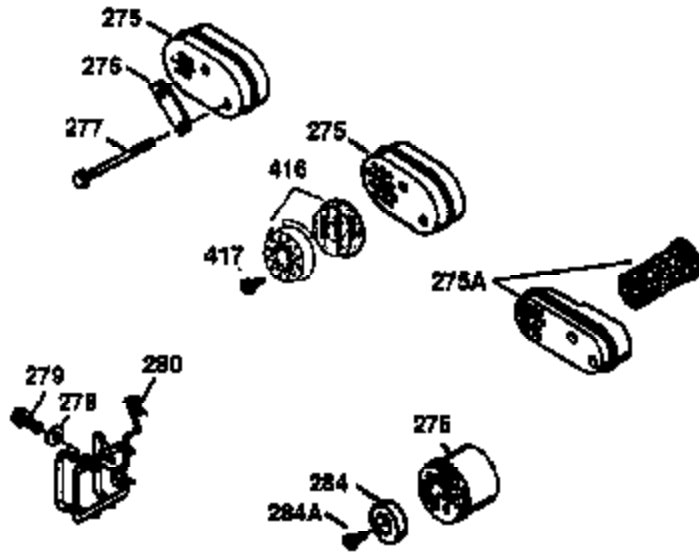

ILLUSTRATION SHOWS TYPICAL PARTS ONLY. ORDER BY PART NUMBER. PARTS NOT LISTED ARE SUPPLIED BY OEM.

VIEW 3 OF 3

Ref #	Part Number	Qty	Description
12A	36558	1	Breather Cover & Tube (Incl. 12B)
90	611112	1	Flywheel
238	650932	2	Screw, 10-32 x 49/64"
239	34338	1	* Air Cleaner Gasket
241	35797	1	Air Cleaner Collar
245	35066	1	Air Cleaner Filter
250	35065	1	Air Cleaner Cover
275	36473	1	Muffler (Incl. 277)
277	650988	2	Screw, 1/4-20 x 2-5/16"
370K	36695	1	Starter Decal
416	36085	1	Spark Arrestor Kit (Incl. 417)(Optional)
417	650760	1	Screw, 8-32 x 3/8" (Optional)
900	0	1	Replacement Engine 750783A, order from 71-999
900	0	1	Replacement S/B 750733A, order from 71-999