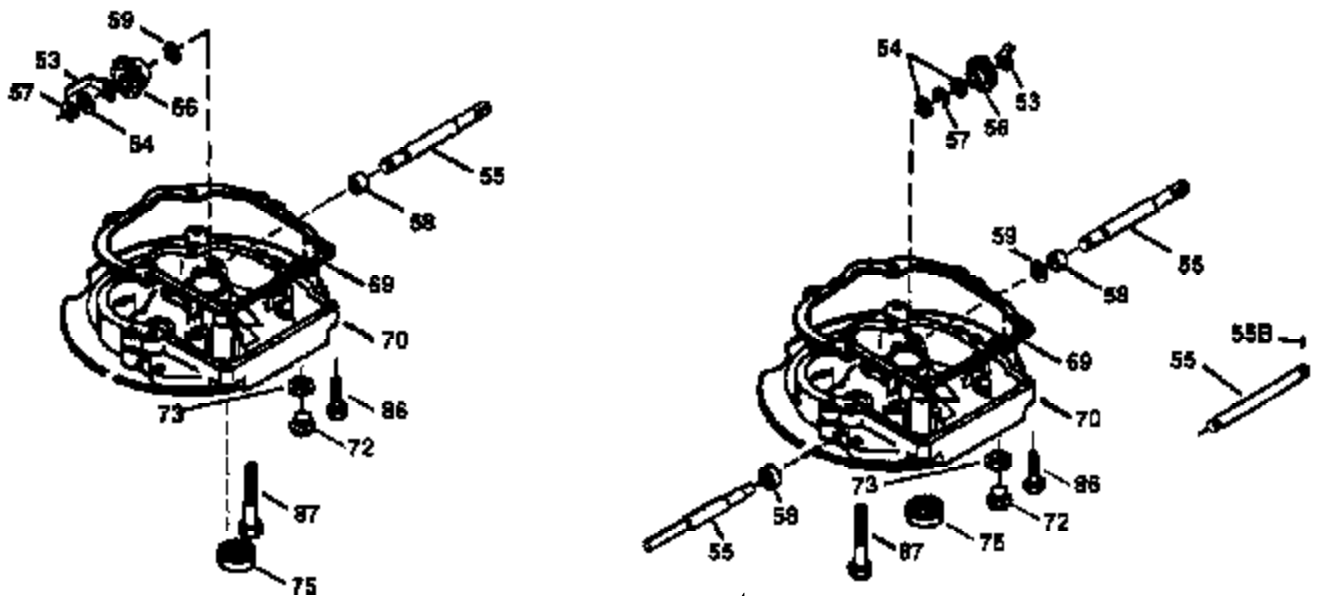

ILLUSTRATION SHOWS TYPICAL PARTS ONLY. ORDER BY PART NUMBER. PARTS NOT LISTED ARE SUPPLIED BY OEM.

VIEW 2 OF 3

Ref #	Part Number	Qty	Description
12A	36558	1	Breather Cover & Tube (Incl. 12B)
19	36281	1	Extension Spring
69	35261	1	Mounting Flange Gasket
70	34311D	1	Mounting Flange (Incl. 72 thru 83)
72	36083	1	Oil Drain Plug
75	27897	1	Oil Seal
86	650488	6	Screw, 1/4-20 x 1-1/4"
182	6201	2	Screw, 1/4-28 x 7/8"
185	36544	1	Intake Pipe
186	34337	1	Governor Link
223	650451	2	Screw, 1/4-20 x 1"
238	650932	2	Screw, 10-32 x 49/64"
239	34338	1	* Air Cleaner Gasket
245	35066	1	Air Cleaner Filter
250	35065	1	Air Cleaner Cover
287	650926	2	Screw, 8-32 x 21/64"
298	28763	3	Screw, 10-32 x 35/64"
300	36916	1	Fuel Tank (Incl. 292 & 301)
301	36246	1	Fuel Cap
370K	36695	1	Starter Decal
390	590694	1	Rewind Starter (NOTE: This engine could have been built with 590737 starter. Refer to the design of the rope pulley strength ribs for part identification. Individual starter parts do not interchange.)
900	0		Replacement Engine NONE
900	0	1	Replacement S/B 750679A, order from 7 1-999