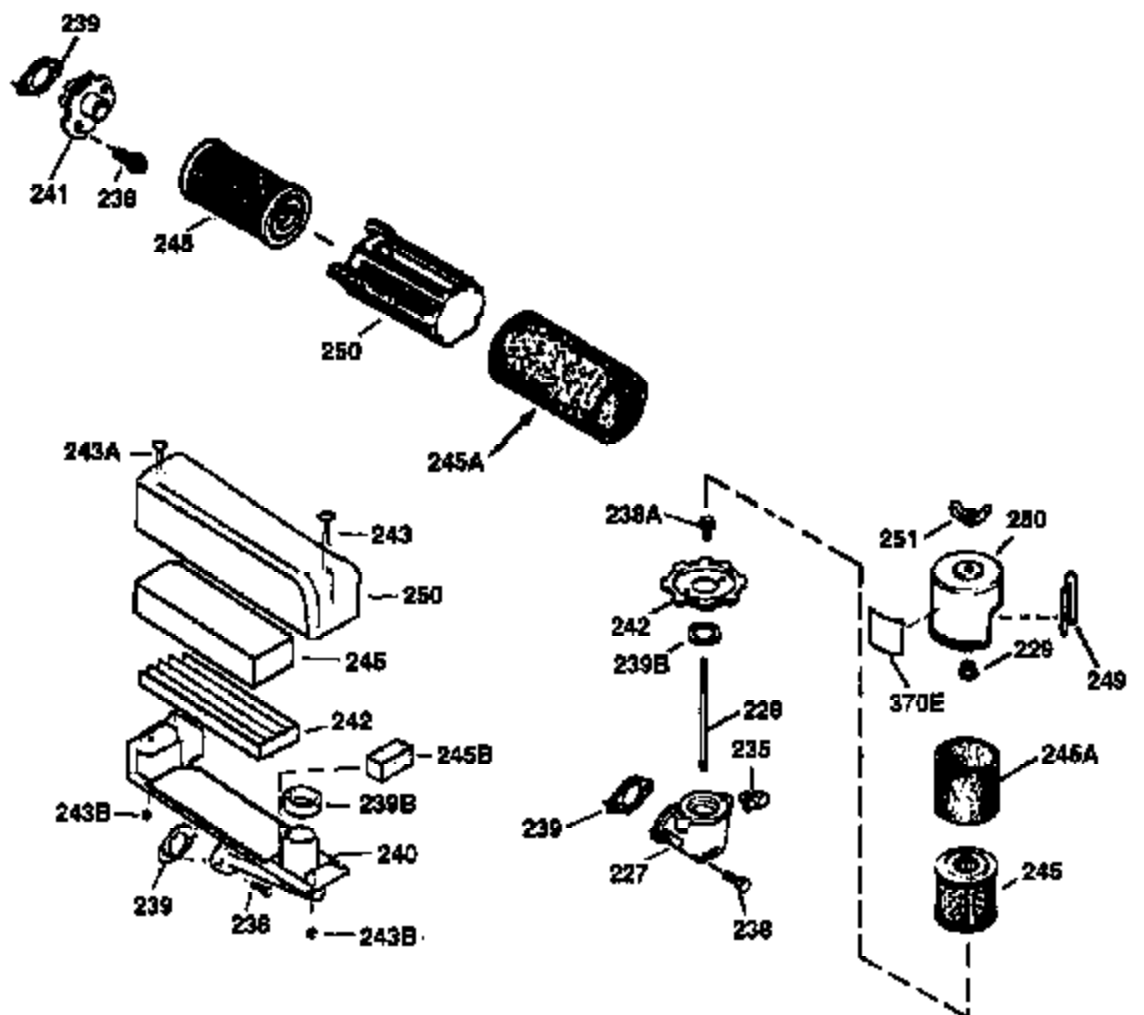

ILLUSTRATION SHOWS TYPICAL PARTS ONLY. ORDER BY PART NUMBER. PARTS NOT LISTED ARE SUPPLIED BY OEM.

VIEW 3 OF 3

Ref #	Part Number	Qty	Description
12A	36558	1	Breather Cover & Tube (Incl. 12B)
90	611112	1	Flywheel
238	650932	2	Screw, 10-32 x 49/64"
239	34338	1	* Air Cleaner Gasket
241	35797	1	Air Cleaner Collar
245	35066	1	Air Cleaner Filter
250	35065	1	Air Cleaner Cover
275	36473	1	Muffler (Incl. 277)
277	650988	2	Screw, 1/4-20 x 2-5/16"
370K	36695	1	Starter Decal
416	36085	1	Spark Arrestor Kit (Incl. 417)(Optional)
417	650760	1	Screw, 8-32 x 3/8" (Optional)
900	0		Replacement Engine NONE
900	0	1	Replacement S/B 750679A, order from 7 1-999