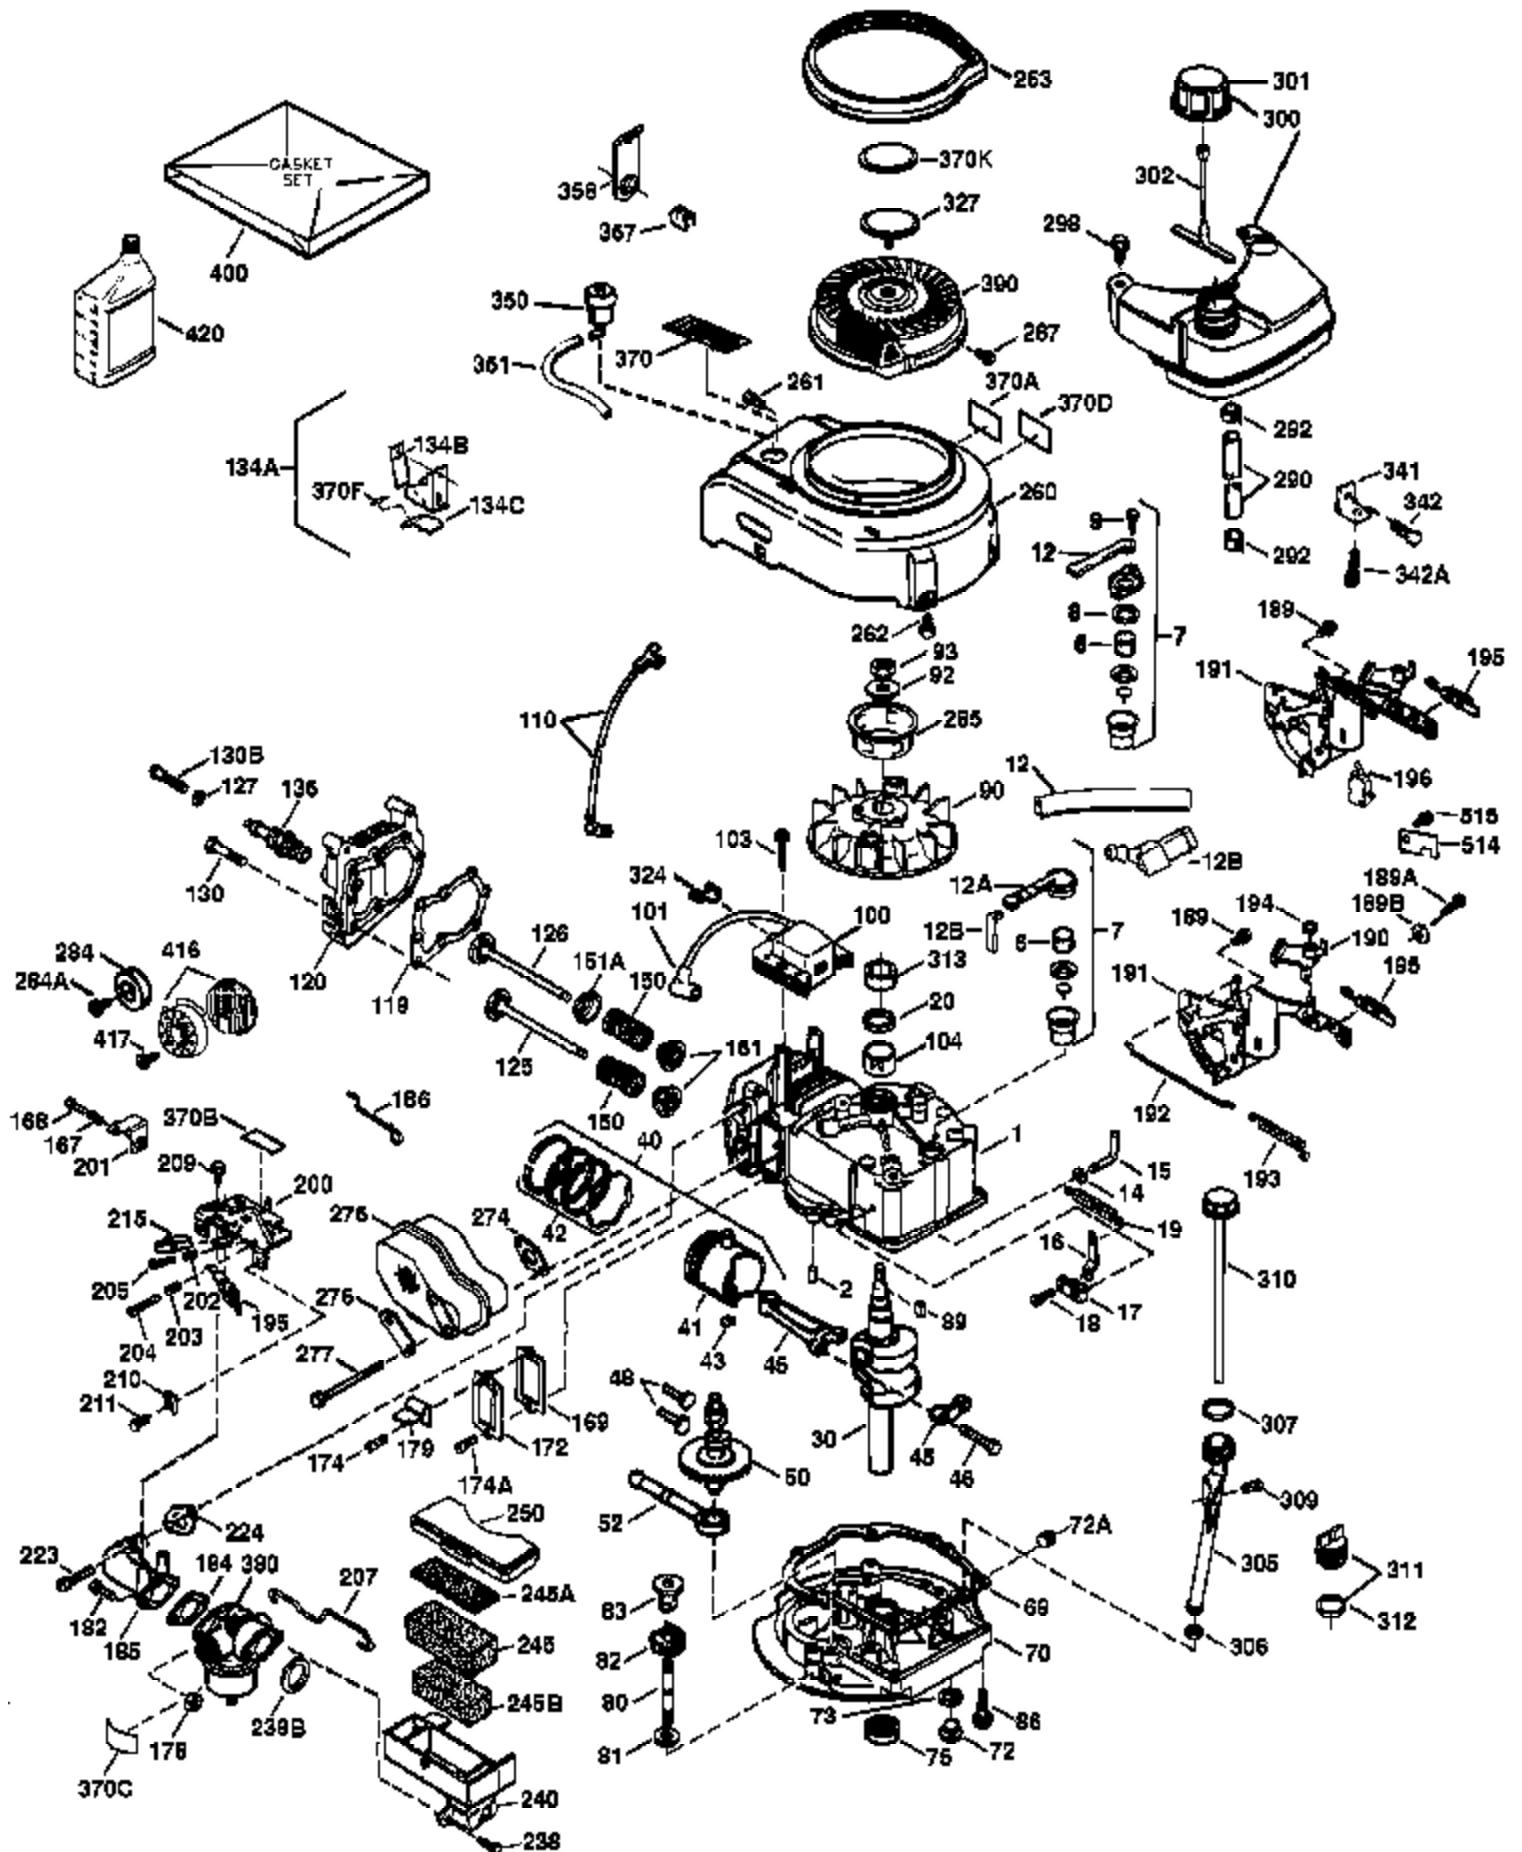

## Engine Parts List #1

Ref #	Part Number	Qty	Description
	1 36478A	1	Cylinder (Incl. 2,7,20 & 125)
	2 26727	2	Dowel Pin
	6 33734	1	Breather Element
	7 36557	1	Breather Ass'y.(Incl. 6 & 12A)
12A	36558	1	Breather Cover & Tube
	14 28277	1	Washer
	15 30589	1	Governor Rod (Incl. 14)
	16 32651	1	Governor Lever
	17 31335	1	Governor Lever Clamp
	18 650548	1	Screw, 8-32 x 5/16"
	19 36281	1	Extension Spring
	20 32600	1	Oil Seal
	30 36298	1	Crankshaft
	40 36073	1	Piston, Pin & Ring Set (Std.)
	40 36074	1	Piston, Pin & Ring Set (.010" OS)
	40 36075	1	Piston, Pin & Ring Set (.020" OS)
	41 36070	1	Piston & Pin Ass'y. (Std.) (Incl. 43)
	41 36071	1	Piston & Pin Ass'y. (.010" OS) (Incl. 43)
	41 36072	1	Piston & Pin Ass'y. (.020" OS) (Incl. 43)
	42 36076	1	Ring Set (Std.)
	42 36077	1	Ring Set (.010" OS)
	42 36078	1	Ring Set (.020" OS)
	43 20381	2	Piston Pin Retaining Ring
	45 30963B	1	Connecting Rod Ass'y. (Incl. 46)
	46 32610A	2	Connecting Rod Bolt
	48 27241	2	Valve Lifter
	50 35992	1	Camshaft (MCR)
	52 29914	1	Oil Pump Ass'y.
	69 35261	1	* Mounting Flange Gasket
	70 34311D	1	Mounting Flange (Incl. 72 thru 83)
	72 36083	1	Oil Drain Plug
	75 27897	1	Oil Seal
	80 30574A	1	Governor Shaft
	81 30590A	1	Washer
	82 30591	1	Governor Gear Ass'y. (Incl. 81)
	83 30588A	1	Governor Spool
	86 650488	6	Screw, 1/4-20 x 1-1/4"
	89 611004	1	Flywheel Key
	90 611112	1	Flywheel
	92 650815	1	Belleville Washer
	93 650816	1	Flywheel Nut
	100 34443A	1	Solid State Ignition
	101 610118	1	Spark Plug Cover
	103 651007	2	Screw, Torx T-15, 10-24 x 15/16"
	110 34961	1	Ground Wire
	119 36477	1	* Cylinder Head Gasket
	120 36476	1	Cylinder Head
	125 36471	1	Exhaust Valve (Std.) (Incl. 151)
	125 36472	1	Exhaust Valve (1/32" OS) (Incl. 151)
	126 29314B	1	Intake Valve (Std.) (Incl. 151)
	126 29315C	1	Intake Valve (1/32" OS) (Incl. 151)
	130 6021A	8	Screw, 5/16-18 x 1-1/2"
	135 35395	1	Resistor Spark Plug (RJ19LM)
	150 35991	2	Valve Spring
	151 31673	2	Valve Spring Cap
	169 27234A	1	* Valve Cover Gasket
	172 32755	1	Valve Cover
	174 30200	2	Screw, 10-24 x 9/16"