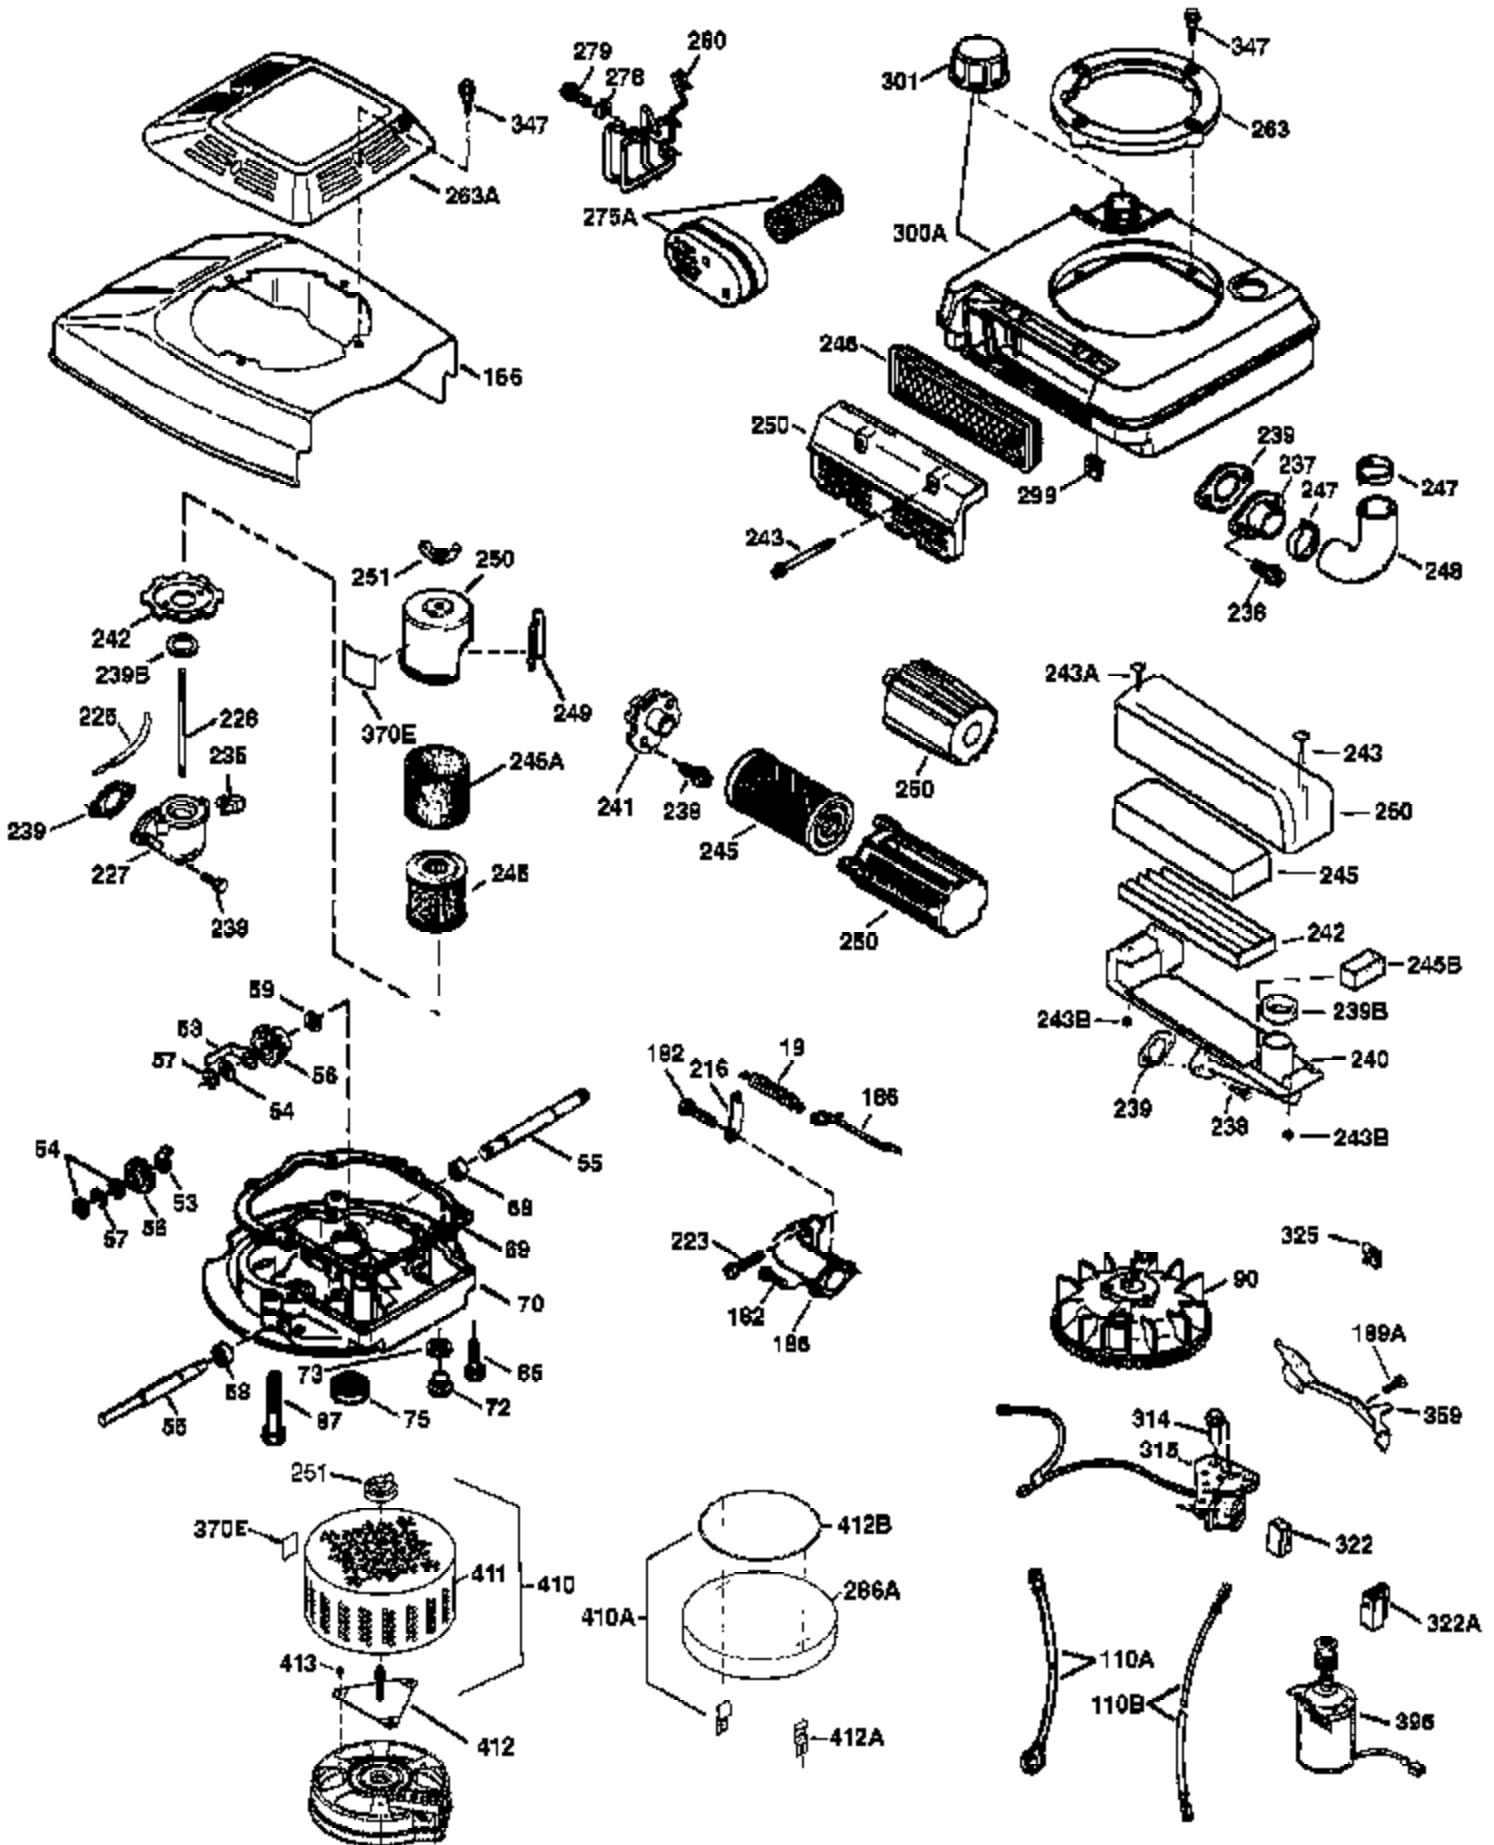

Ref #	Part Number	Qty	Description
19	36281	1	Extension Spring
69	35261	1	* Mounting Flange Gasket
70	34311D	1	Mounting Flange (Incl. 72 thru 83)
72	36083	1	Oil Drain Plug
75	27897	1	Oil Seal
86	650488	6	Screw, 1/4-20 x 1-1/4"
90	611112	1	Flywheel
182	6201	2	Screw, 1/4-28 x 7/8"
185	36544	1	Intake Pipe
186	32653	1	Governor Link
216	33086	1	R.P.M. Adjusting Lever
223	650451	2	Screw, 1/4-20 x 1"
238	650806	2	Screw, 10-32 x 5/8"
239	34338	1	* Air Cleaner Gasket
240	36743	1	Air Cleaner Body
245	36745	1	Air Cleaner Filter
250	36744	1	Air Cleaner Cover
263A	36758	1	Starter Grill
301	35355	1	Fuel Cap
380	632742	1	Carburetor (Incl. 184)