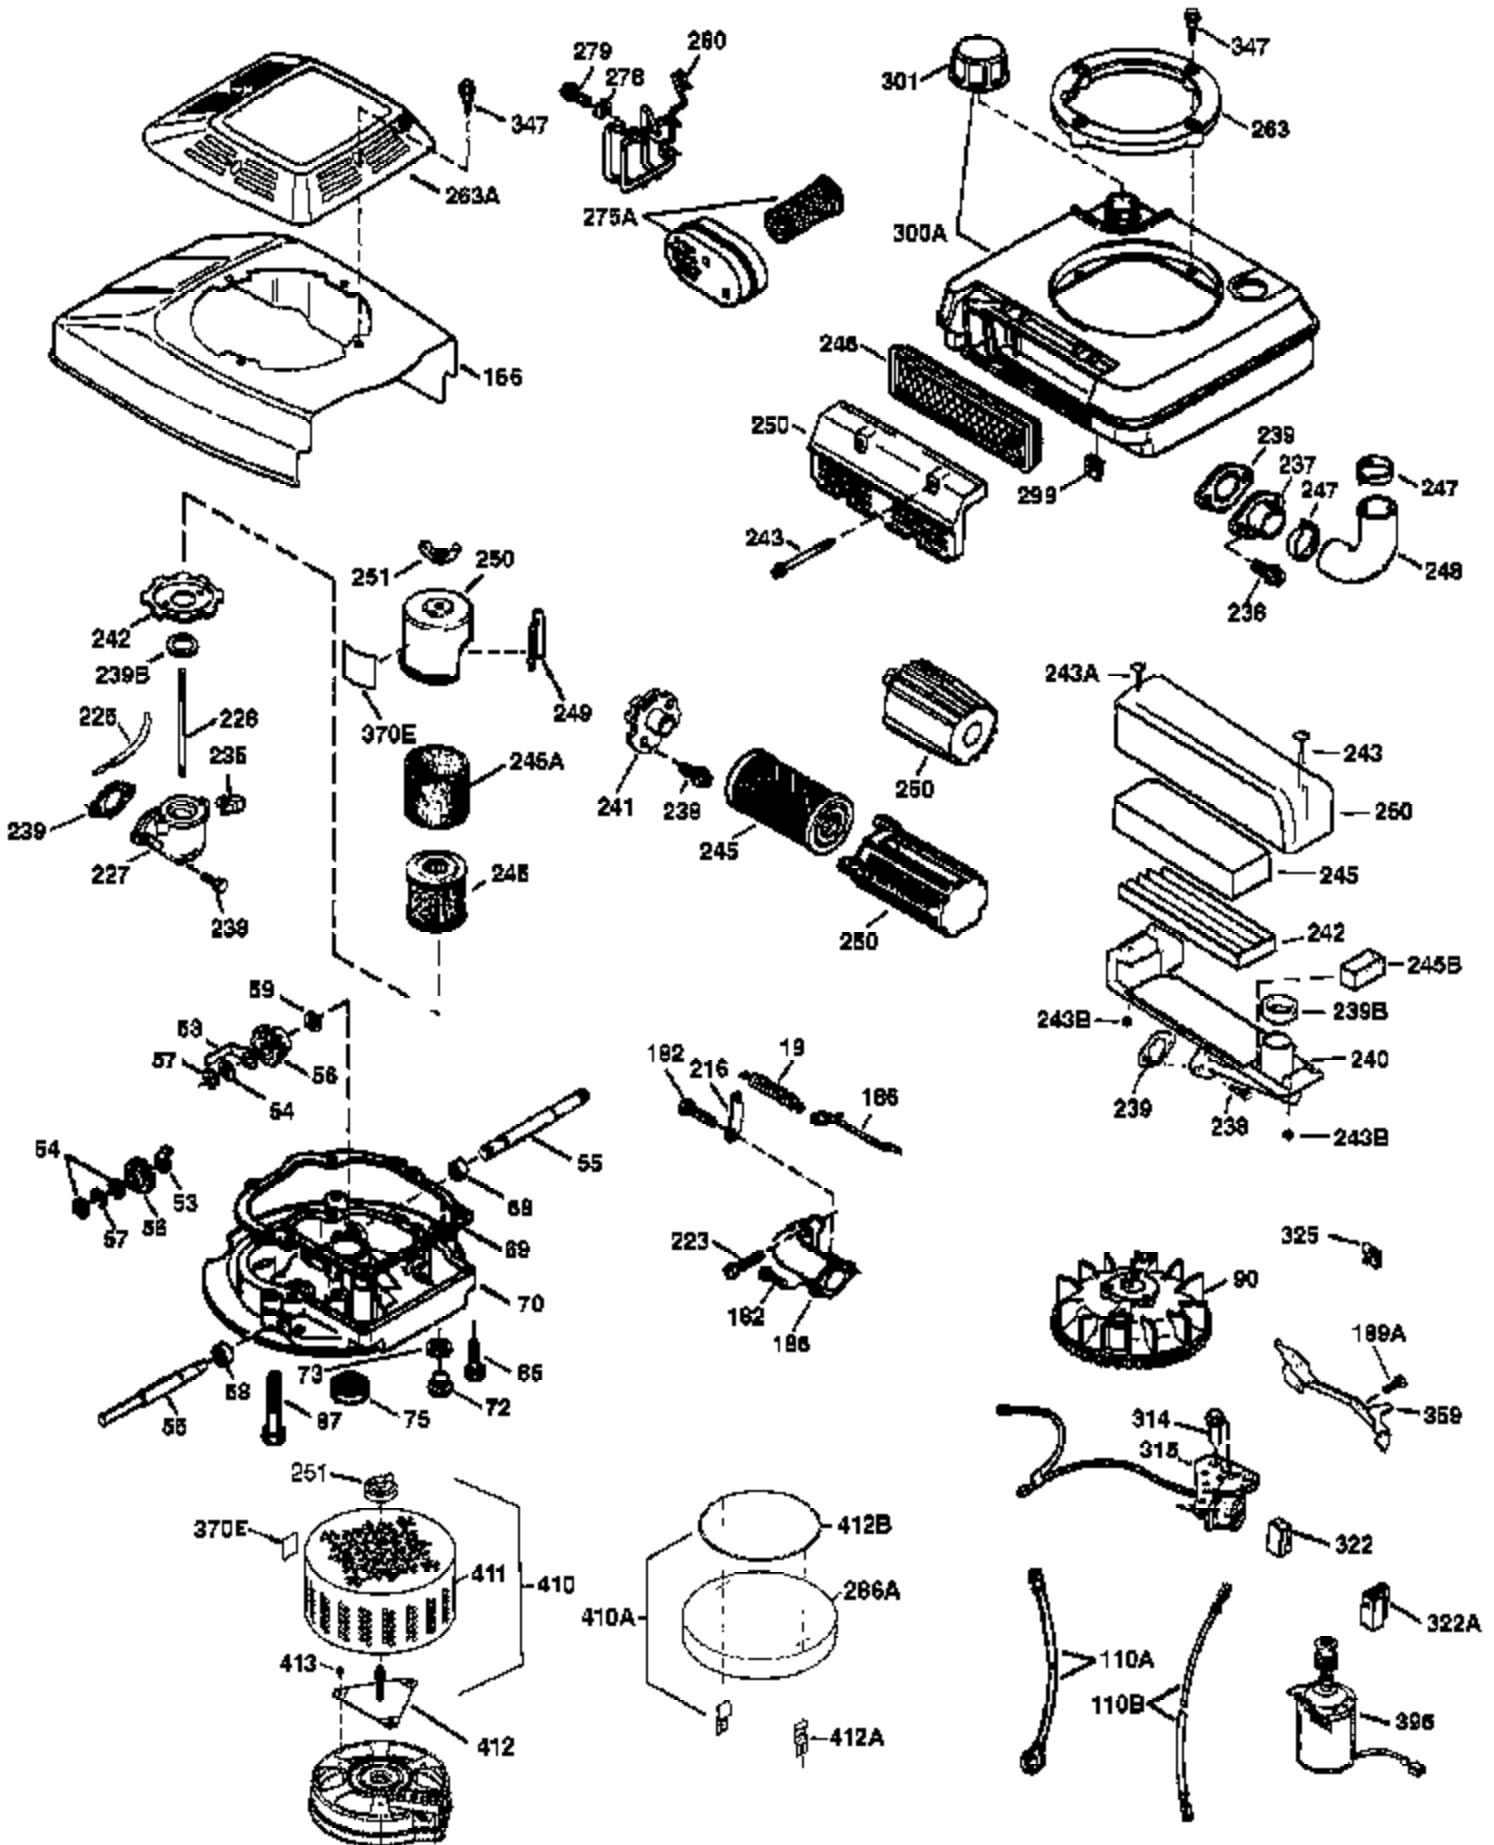

Ref #	Part Number	Qty	Description
169	27234A	1	* Valve Cover Gasket
172	32755	1	Valve Cover
174	30200	2	Screw, 10-24 x 9/16"
178	29752	2	Nut & Lock Washer, 1/4-28
182	6201	2	Screw, 1/4-28 x 7/8"
184	26756	1	* Carburetor To Intake Pipe Gasket
185	36544	1	Intake Pipe
186	34337	1	Governor Link
189	650839	1	Screw, 1/4-20 x 1/2"
189A	650844	1	Screw, 10-32 x 1/2"
191	36559	1	S.E. Brake Bracket (Incl. 195)
195	610973	1	Terminal
200	36707	1	Control Bracket (Incl. 202 thru 205)
202	36482	1	Compression Spring
203	31342	1	Compression Spring
204	651020	1	Screw, Torx T-10, 5-40 x 33/64"
205	651019	1	Screw, Torx T-10, 6-32 x 41/64"
207	34336	1	Throttle Link
209	30200	2	Screw, 10-24 x 9/16"
210	27793	1	Conduit Clip
211	28942	1	Screw, 10-32 x 3/8"
223	650451	2	Screw, 1/4-20 x 1"
224	34690A	1	* Intake Pipe Gasket
238	650932	2	Screw, 8-32 x 49/64"
250	35986	1	Air Cleaner Cover
260	36610	1	Blower Housing
261	30200	2	Screw, 10-24 x 9/16"
262	650831	2	Screw, 1/4-20 x 1/2"
275	36491	1	Muffler (Incl. 277)
277	650988	2	Screw, 1/4-20 x 2-5/16"
285	35000A	1	Starter Cup
287	650926	2	Screw, 8-32 x 21/64"
290	34357	1	Fuel Line
292	26460	2	Fuel Line Clamp
300	35586	1	Fuel Tank (Incl. 292 & 301)
301	36246	1	Fuel Cap
305	35819A	1	Oil Fill Tube
306	34265	1	* "O"-Ring
307	35499	1	"O"-Ring
309	651014	1	Screw, 10-32 x 7/16"
310	35822	1	Dipstick
313	34080	1	Spacer
370A	36261	1	Lubrication Decal
380	632733	1	Carburetor (Incl. 184)
390	590702	1	Rewind Starter (NOTE: This engine could have been built with 590739 starter. Refer to the design of the rope pulley strength ribs for part identification. Individual starter parts do not interchange. Refer to service bulletin 116).
400	36481	1	* Gasket Set (Incl. items marked PK in notes). Incl. Part #'s 26756 (1), 27234A (1), 33735 (1), 34265 (1), 34338 (1), 34690A (1), 35261 (1), 36477 (1)
420	730225	1	SAE 30 4-Cycle Engine Oil (Quart)