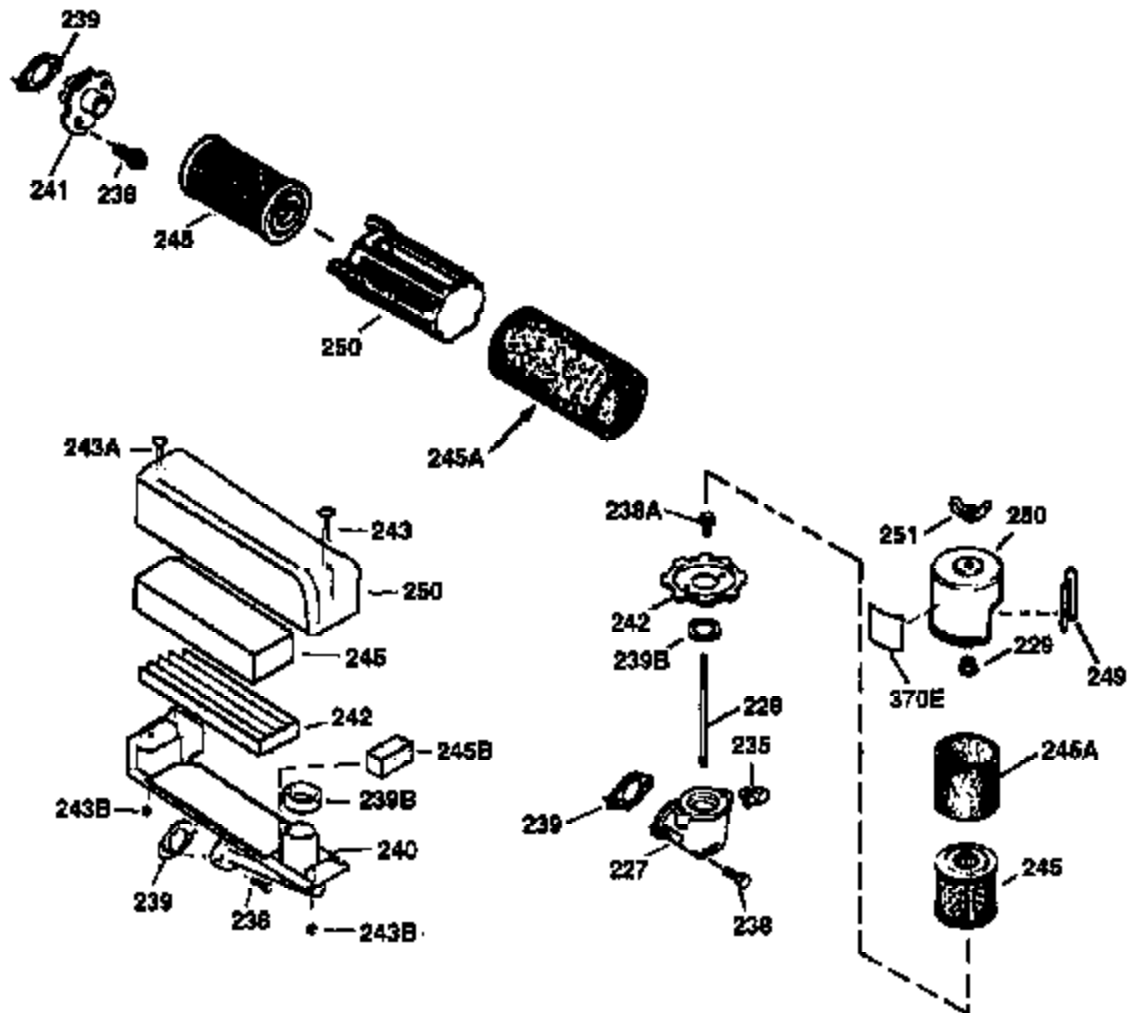

ILLUSTRATION SHOWS TYPICAL PARTS ONLY. ORDER BY PART NUMBER. PARTS NOT LISTED ARE SUPPLIED BY OEM.

VIEW 3 OF 3

Ref #	Part Number	Qty	Description
90	611112	1	Flywheel
238	650932	2	Screw, 10-32 x 49/64"
239	34338	1	* Air Cleaner Gasket
241	35797	1	Air Cleaner Collar
245	35066	1	Air Cleaner Filter
250	35065	1	Air Cleaner Cover
275	36456A	1	Muffler (Incl. 277)
277	650988	2	Screw, 1/4-20 x 2-5/16"