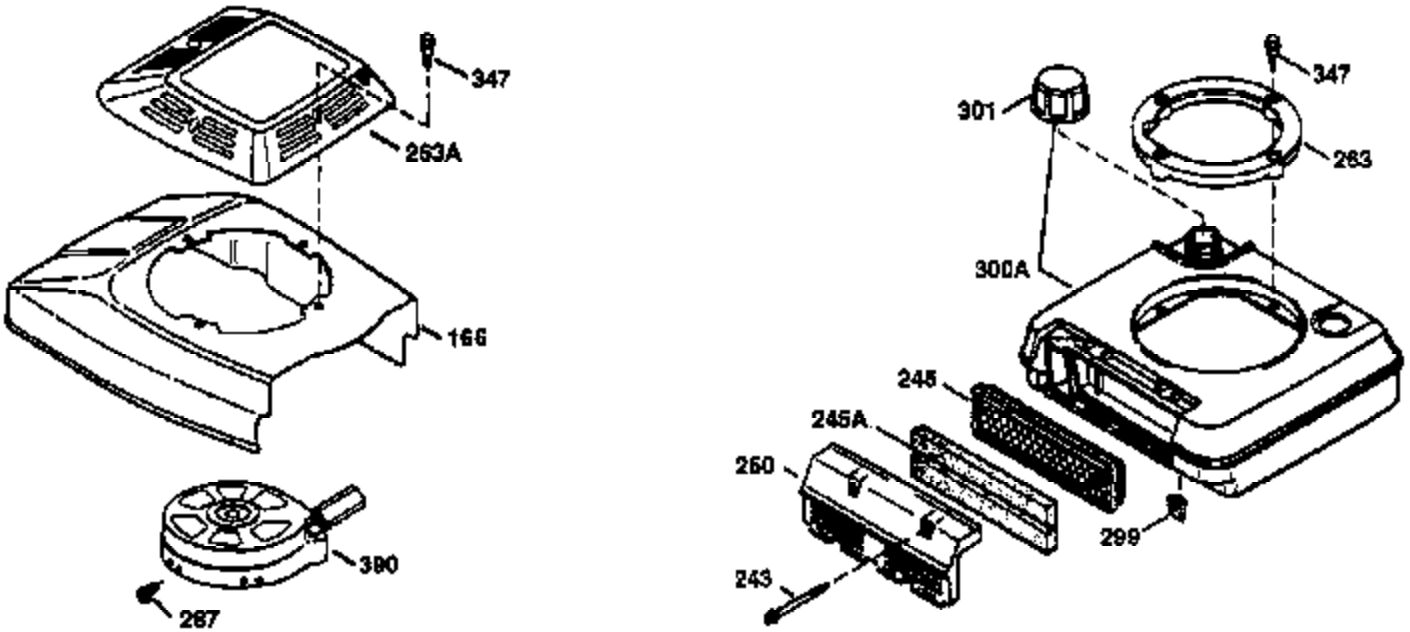

ILLUSTRATION SHOWS TYPICAL PARTS ONLY. ORDER BY PART NUMBER. PARTS NOT LISTED ARE SUPPLIED BY OEM.

VIEW 2 OF 3

Engine Parts List #2

Ref #	Part Number	Qty	Description
19	36281	1	Extension Spring
69	35261	1	Mounting Flange Gasket
70	34311D	1	Mounting Flange (Incl. 72 thru 83)
72	30572	1	Oil Drain Plug
73	28833	1	Drain Plug Gasket
75	27897	1	Oil Seal
86	650488	6	Screw, 1/4-20 x 1-1/4"
166	35827	1	Engine Shroud
182	6201	2	Screw, 1/4-28 x 7/8"
185	31384A	1	Intake Pipe (Incl. 224)
186	34337	1	Governor Link
223	650451	2	Screw, 1/4-20 x 1"
238	650932	2	Screw, 10-32 x 49/64"
239	34338	1	* Air Cleaner Gasket
245	35066	1	Air Cleaner Filter
250	35065	1	Air Cleaner Cover
263A	35821	1	Starter Grill
287	650926	2	Screw, 8-32 x 21/64"
300	35586	1	Fuel Tank (Incl. 292 & 301)
301	35355	1	Fuel Cap
347	650898	4	Screw, 10-32 x 27/32"
390	590702	1	Rewind Starter (NOTE: This engine could have been built with 590637 starter. Refer to the design of the air intake louvers for part identification. Individual starter parts do not interchange.)