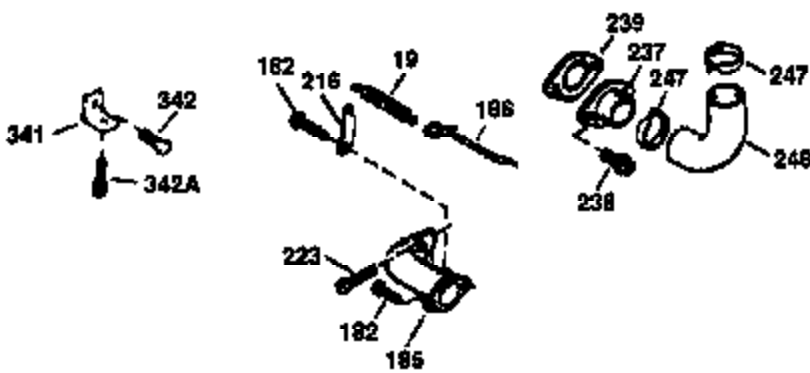

ILLUSTRATION SHOWS TYPICAL PARTS ONLY. ORDER BY PART NUMBER. PARTS NOT LISTED ARE SUPPLIED BY OEM.

VIEW 2 OF 3

Engine Parts List #2

Ref #	Part Number	Qty	Description
19	36281	1	Extension Spring
69	35261	1	Mounting Flange Gasket
70	34311D	1	Mounting Flange (Incl. 72 thru 83)
72	30572	1	Oil Drain Plug
73	28833	1	Drain Plug Gasket
75	27897	1	Oil Seal
86	650488	6	Screw, 1/4-20 x 1-1/4"
166	35827	1	Engine Shroud
182	6201	2	Screw, 1/4-28 x 7/8"
185	31384A	1	Intake Pipe (Incl. 224)
186	34337	1	Governor Link
223	650451	2	Screw, 1/4-20 x 1"
238	650932	2	Screw, 10-32 x 49/64"
239	34338	1	* Air Cleaner Gasket
245	35066	1	Air Cleaner Filter
250	35065	1	Air Cleaner Cover
263A	35821	1	Starter Grill
287	650926	2	Screw, 8-32 x 21/64"
300	35586	1	Fuel Tank (Incl. 292 & 301)
301	35355	1	Fuel Cap
347	650898	4	Screw, 10-32 x 27/32"
390	590702	1	Rewind Starter (NOTE: This engine could have been built with 590637 starter. Refer to the design of the air intake louvers for part identification. Individual starter parts do not interchange.)