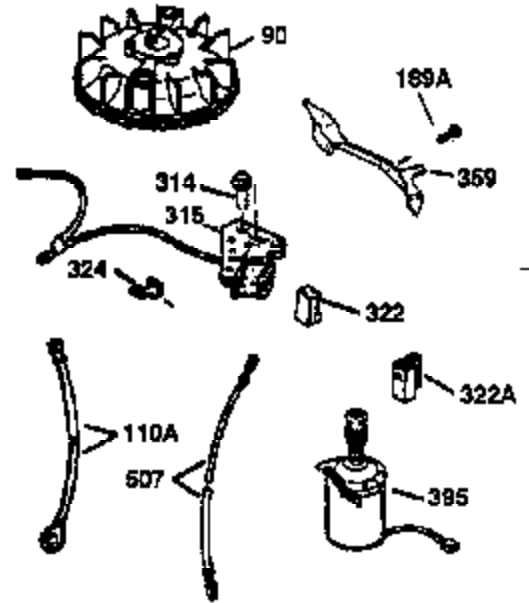

ILLUSTRATION SHOWS TYPICAL PARTS ONLY. ORDER BY PART NUMBER. PARTS NOT LISTED ARE SUPPLIED BY OEM.

VIEW 3 OF 3

Ref #	Part Number	Qty	Description
90	611112	1	Flywheel
238	650932	2	Screw, 10-32 x 49/64"
239	34338	1	* Air Cleaner Gasket
241	35797	1	Air Cleaner Collar
245	35066	1	Air Cleaner Filter
250	35065	1	Air Cleaner Cover
275	36456A	1	Muffler (Incl. 277)
277	650988	2	Screw, 1/4-20 x 2-5/16"