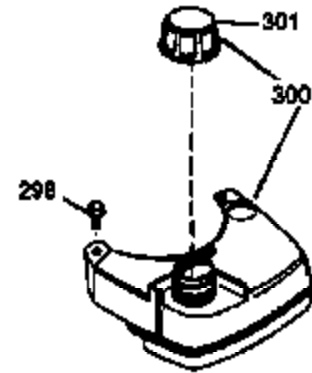

ILLUSTRATION SHOWS TYPICAL PARTS ONLY. ORDER BY PART NUMBER. PARTS NOT LISTED ARE SUPPLIED BY OEM.

VIEW 2 OF 3

Engine Parts List #2

Ref #	Part Number	Qty	Description
19	36281	1	Extension Spring
69	35261	1	Mounting Flange Gasket
70	34311D	1	Mounting Flange (Incl. 72 thru 83)
72	30572	1	Oil Drain Plug
73	28833	1	Drain Plug Gasket
75	27897	1	Oil Seal
86	650488	6	Screw, 1/4-20 x 1-1/4"
166	35827	1	Engine Shroud
182	6201	2	Screw, 1/4-28 x 7/8"
185	31384A	1	Intake Pipe (Incl. 224)
186	34337	1	Governor Link
223	650451	2	Screw, 1/4-20 x 1"
238	650932	2	Screw, 10-32 x 49/64"
239	34338	1	* Air Cleaner Gasket
245	35066	1	Air Cleaner Filter
250	35065	1	Air Cleaner Cover
263A	35821	1	Starter Grill
287	650926	2	Screw, 8-32 x 21/64"
300	35586	1	Fuel Tank (Incl. 292 & 301)
301	35355	1	Fuel Cap
347	650898	4	Screw, 10-32 x 27/32"
390	590702	1	Rewind Starter (NOTE: This engine could have been built with 590637 starter. Refer to the design of the air intake louvers for part identification. Individual starter parts do not interchange.)