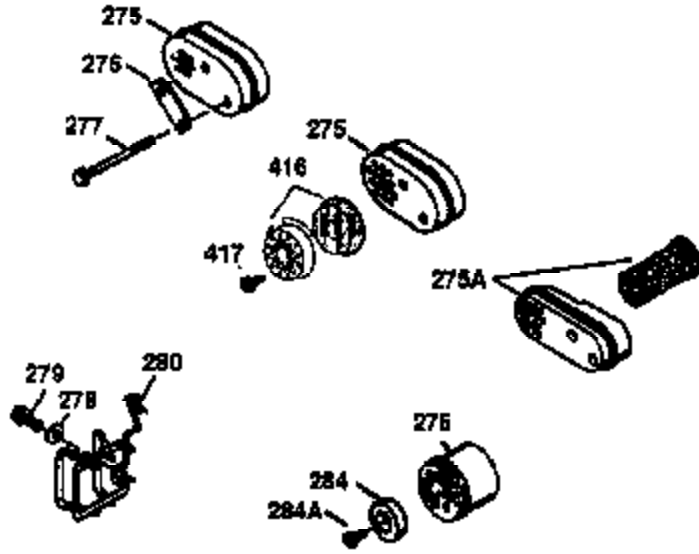

ILLUSTRATION SHOWS TYPICAL PARTS ONLY. ORDER BY PART NUMBER. PARTS NOT LISTED ARE SUPPLIED BY OEM.

VIEW 3 OF 3

Ref #	Part Number	Qty	Description
90	611112	1	Flywheel
238	650932	2	Screw, 10-32 x 49/64"
239	34338	1	* Air Cleaner Gasket
241	35797	1	Air Cleaner Collar
245	35066	1	Air Cleaner Filter
250	35986	1	Air Cleaner Cover
275	35603A	1	Muffler (Incl. 277)
276	33753	1	Locking Plate
277	650795	2	Screw, 1/4-20 x 2-1/4"