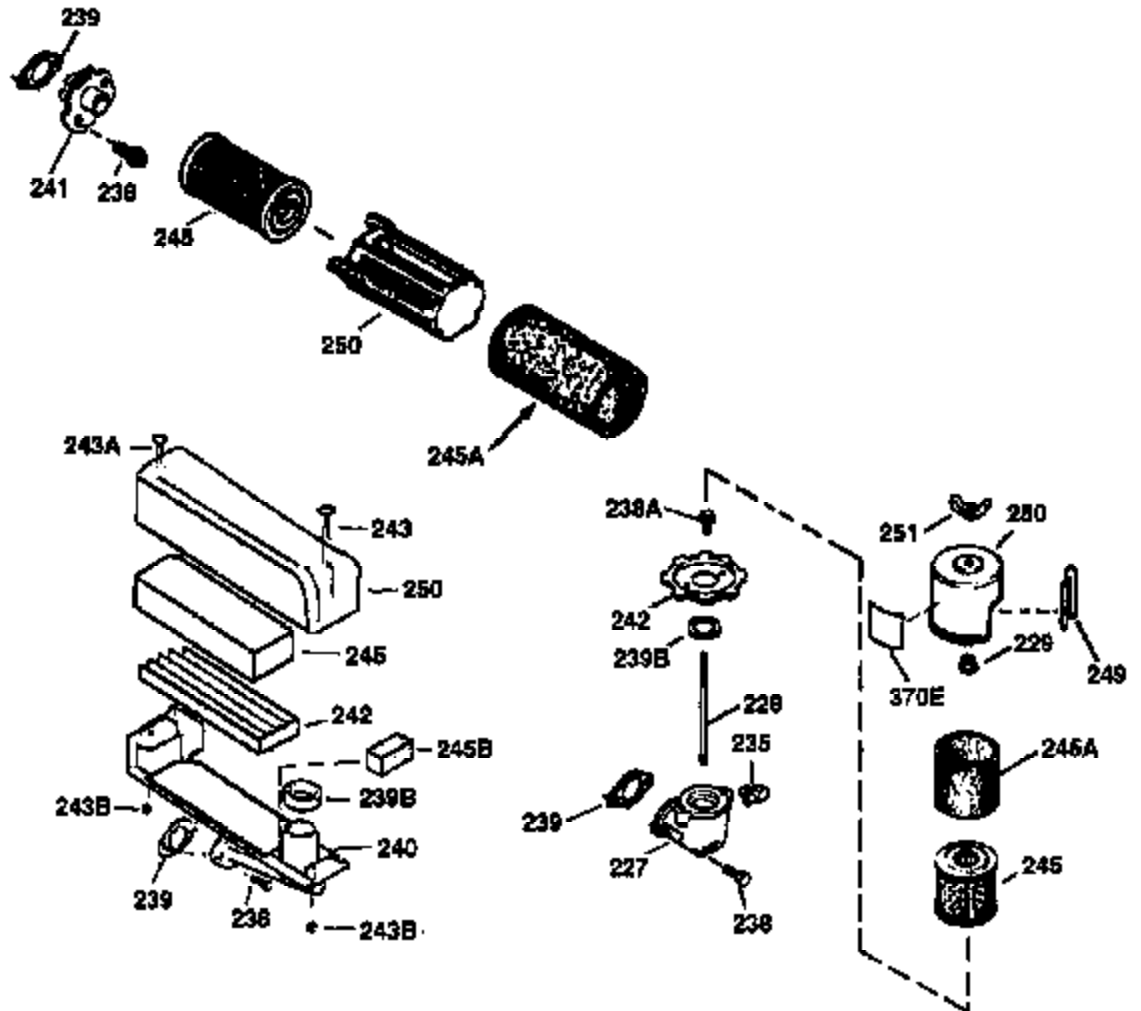

ILLUSTRATION SHOWS TYPICAL PARTS ONLY. ORDER BY PART NUMBER. PARTS NOT LISTED ARE SUPPLIED BY OEM.

VIEW 3 OF 3

Ref #	Part Number	Qty	Description
90	611112	1	Flywheel
238	650932	2	Screw, 10-32 x 49/64"
239	34338	1	* Air Cleaner Gasket
241	35797	1	Air Cleaner Collar
245	35066	1	Air Cleaner Filter
250	35986	1	Air Cleaner Cover
275	35603A	1	Muffler (Incl. 277)
276	33753	1	Locking Plate
277	650795	2	Screw, 1/4-20 x 2-1/4"