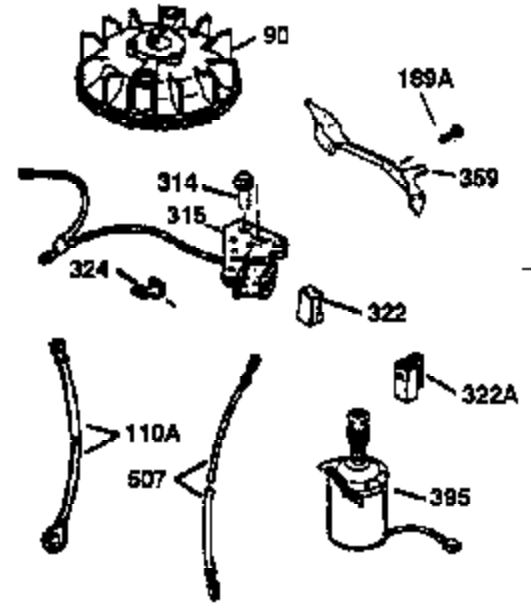

ILLUSTRATION SHOWS TYPICAL PARTS ONLY. ORDER BY PART NUMBER. PARTS NOT LISTED ARE SUPPLIED BY OEM.

VIEW 3 OF 3

Ref #	Part Number	Qty	Description
90	611112	1	Flywheel
238	650932	2	Screw, 10-32 x 49/64"
239	34338	1	* Air Cleaner Gasket
241	35797	1	Air Cleaner Collar
245	35066	1	Air Cleaner Filter
250	35986	1	Air Cleaner Cover
275	35603A	1	Muffler (Incl. 277)
276	33753	1	Locking Plate
277	650795	2	Screw, 1/4-20 x 2-1/4"