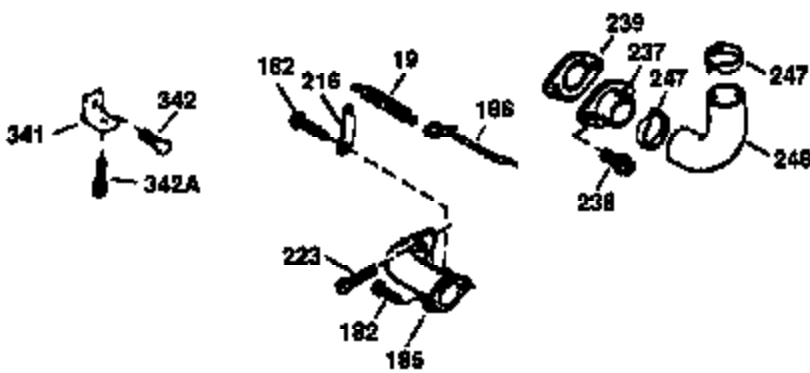

ILLUSTRATION SHOWS TYPICAL PARTS ONLY. ORDER BY PART NUMBER. PARTS NOT LISTED ARE SUPPLIED BY OEM.

VIEW 2 OF 3

Engine Parts List #2

Ref #	Part Number	Qty	Description
19	36281	1	Extension Spring
69	35261	1	Mounting Flange Gasket
70	34311D	1	Mounting Flange (Incl. 72 thru 83)
72	30572	1	Oil Drain Plug (Incl. 73)
73	28833	1	Drain Plug Gasket
75	27897	1	Oil Seal
86	650488	6	Screw, 1/4-20 x 1-1/4"
166	35827	1	Engine Shroud
182	6201	2	Screw, 1/4-28 x 7/8"
185	31384A	1	Intake Pipe (Incl. 224)
186	34337	1	Governor Link
223	650451	2	Screw, 1/4-20 x 1"
238	650932	2	Screw, 10-32 x 49/64"
239	34338	1	* Air Cleaner Gasket
245	35066	1	Air Cleaner Filter
250	35065	1	Air Cleaner Cover
263A	35821	1	Grill Starter
287	650926	2	Screw, 8-32 x 21/64"
300	35586	1	Fuel Tank (Incl. 292 & 301)
301	35355	1	Fuel Cap
347	650898	4	Screw, 10-32 x 27/32"
390	590637	1	Rewind Starter