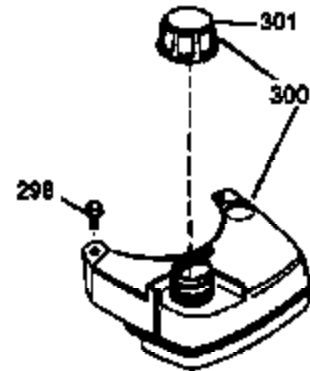

ILLUSTRATION SHOWS TYPICAL PARTS ONLY. ORDER BY PART NUMBER. PARTS NOT LISTED ARE SUPPLIED BY OEM.

VIEW 2 OF 3

Engine Parts List #2

Ref #	Part Number	Qty	Description
19	36281	1	Extension Spring
69	35261	1	Mounting Flange Gasket
70	34311D	1	Mounting Flange (Incl. 72 thru 83)
72	30572	1	Oil Drain Plug (Incl. 73)
73	28833	1	Drain Plug Gasket
75	27897	1	Oil Seal
86	650488	6	Screw, 1/4-20 x 1-1/4"
166	35827	1	Engine Shroud
182	6201	2	Screw, 1/4-28 x 7/8"
185	31384A	1	Intake Pipe (Incl. 224)
186	34337	1	Governor Link
223	650451	2	Screw, 1/4-20 x 1"
238	650932	2	Screw, 10-32 x 49/64"
239	34338	1	* Air Cleaner Gasket
245	35066	1	Air Cleaner Filter
250	35065	1	Air Cleaner Cover
263A	35821	1	Grill Starter
287	650926	2	Screw, 8-32 x 21/64"
300	35586	1	Fuel Tank (Incl. 292 & 301)
301	35355	1	Fuel Cap
347	650898	4	Screw, 10-32 x 27/32"
390	590637	1	Rewind Starter