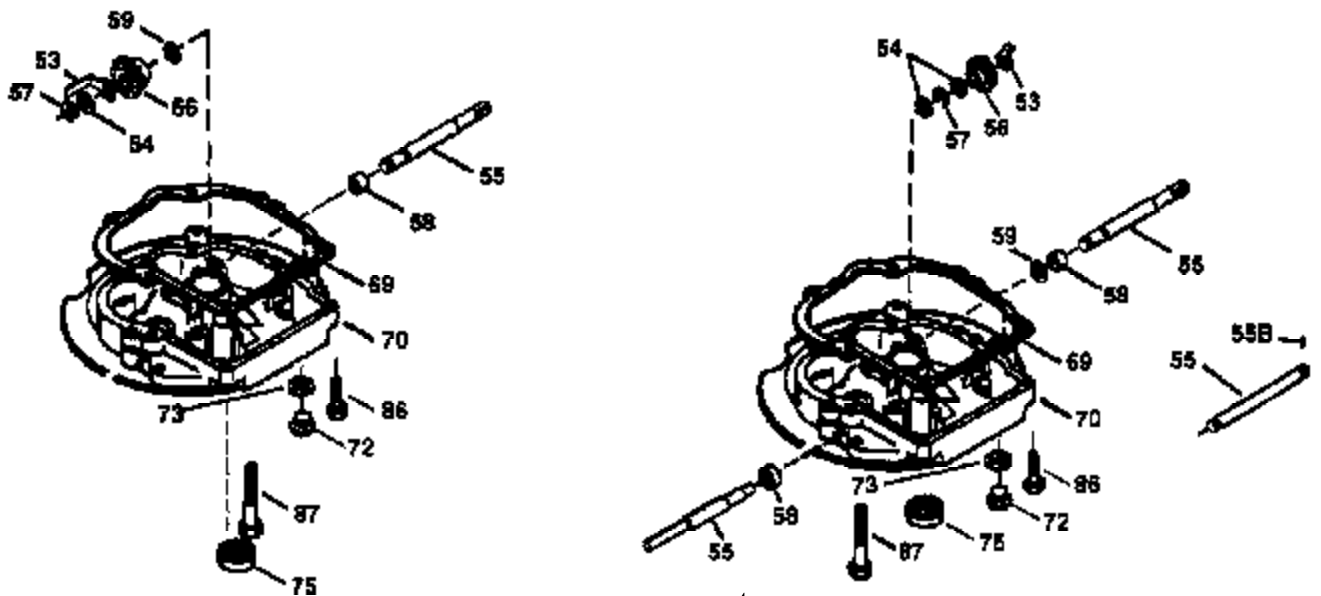

ILLUSTRATION SHOWS TYPICAL PARTS ONLY. ORDER BY PART NUMBER. PARTS NOT LISTED ARE SUPPLIED BY OEM.

VIEW 2 OF 3

Engine Parts List #2

Ref #	Part Number	Qty	Description
19	36281	1	Extension Spring
69	35261	1	Mounting Flange Gasket
70	34311D	1	Mounting Flange (Incl. 72 thru 83)
72	30572	1	Oil Drain Plug (Incl. 73)
73	28833	1	Drain Plug Gasket
75	27897	1	Oil Seal
86	650488	6	Screw, 1/4-20 x 1-1/4"
166	35827	1	Engine Shroud
182	6201	2	Screw, 1/4-28 x 7/8"
185	31384A	1	Intake Pipe (Incl. 224)
186	34337	1	Governor Link
223	650451	2	Screw, 1/4-20 x 1"
238	650932	2	Screw, 10-32 x 49/64"
239	34338	1	* Air Cleaner Gasket
245	35066	1	Air Cleaner Filter
250	35065	1	Air Cleaner Cover
263A	35821	1	Grill Starter
287	650926	2	Screw, 8-32 x 21/64"
300	35586	1	Fuel Tank (Incl. 292 & 301)
301	35355	1	Fuel Cap
347	650898	4	Screw, 10-32 x 27/32"
390	590637	1	Rewind Starter