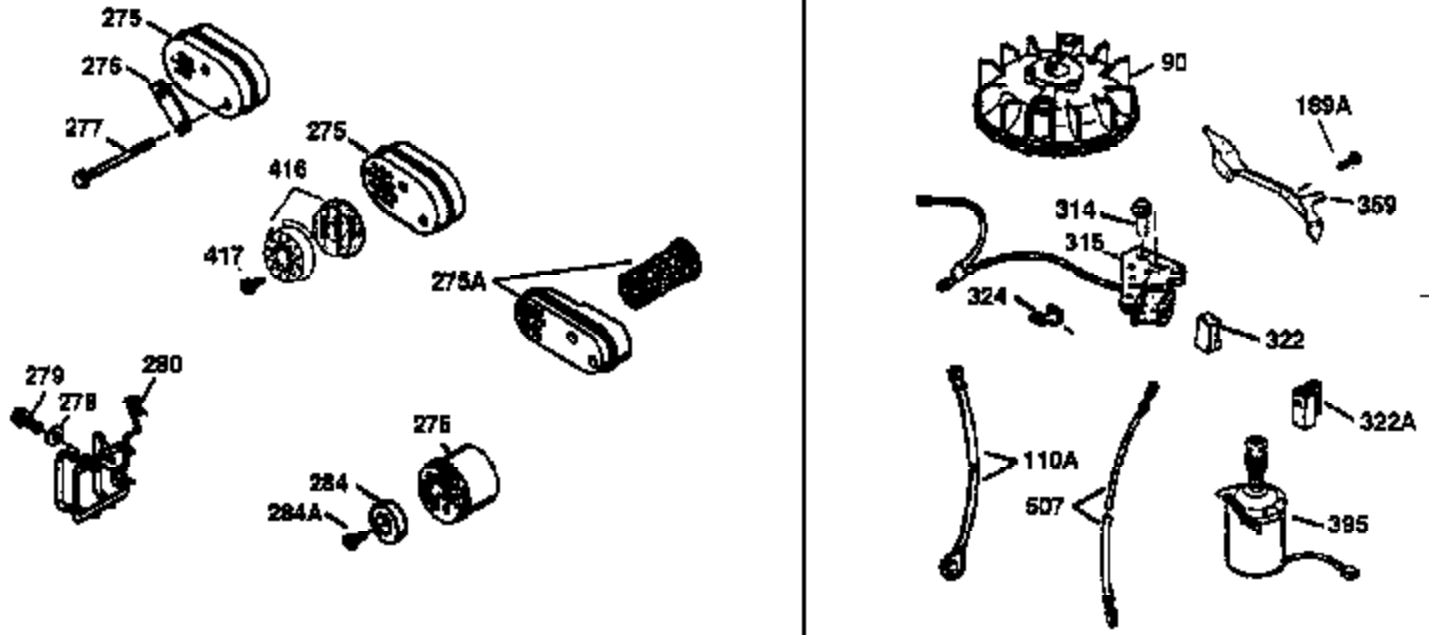

ILLUSTRATION SHOWS TYPICAL PARTS ONLY. ORDER BY PART NUMBER. PARTS NOT LISTED ARE SUPPLIED BY OEM.

VIEW 3 OF 3

Ref #	Part Number	Qty	Description
90	611112	1	Flywheel
238	650932	2	Screw, 10-32 x 49/64"
239	34338	1	* Air Cleaner Gasket
241	35797	1	Air Cleaner Collar
245	35066	1	Air Cleaner Filter
250	35065	1	Air Cleaner Cover
275A	36424	1	Spark Arrestor Muffler (Optional)
275	34613A	1	Muffler
276	33753	1	Locking Plate
277	650795	2	Screw, 1/4-20 x 2-1/4"