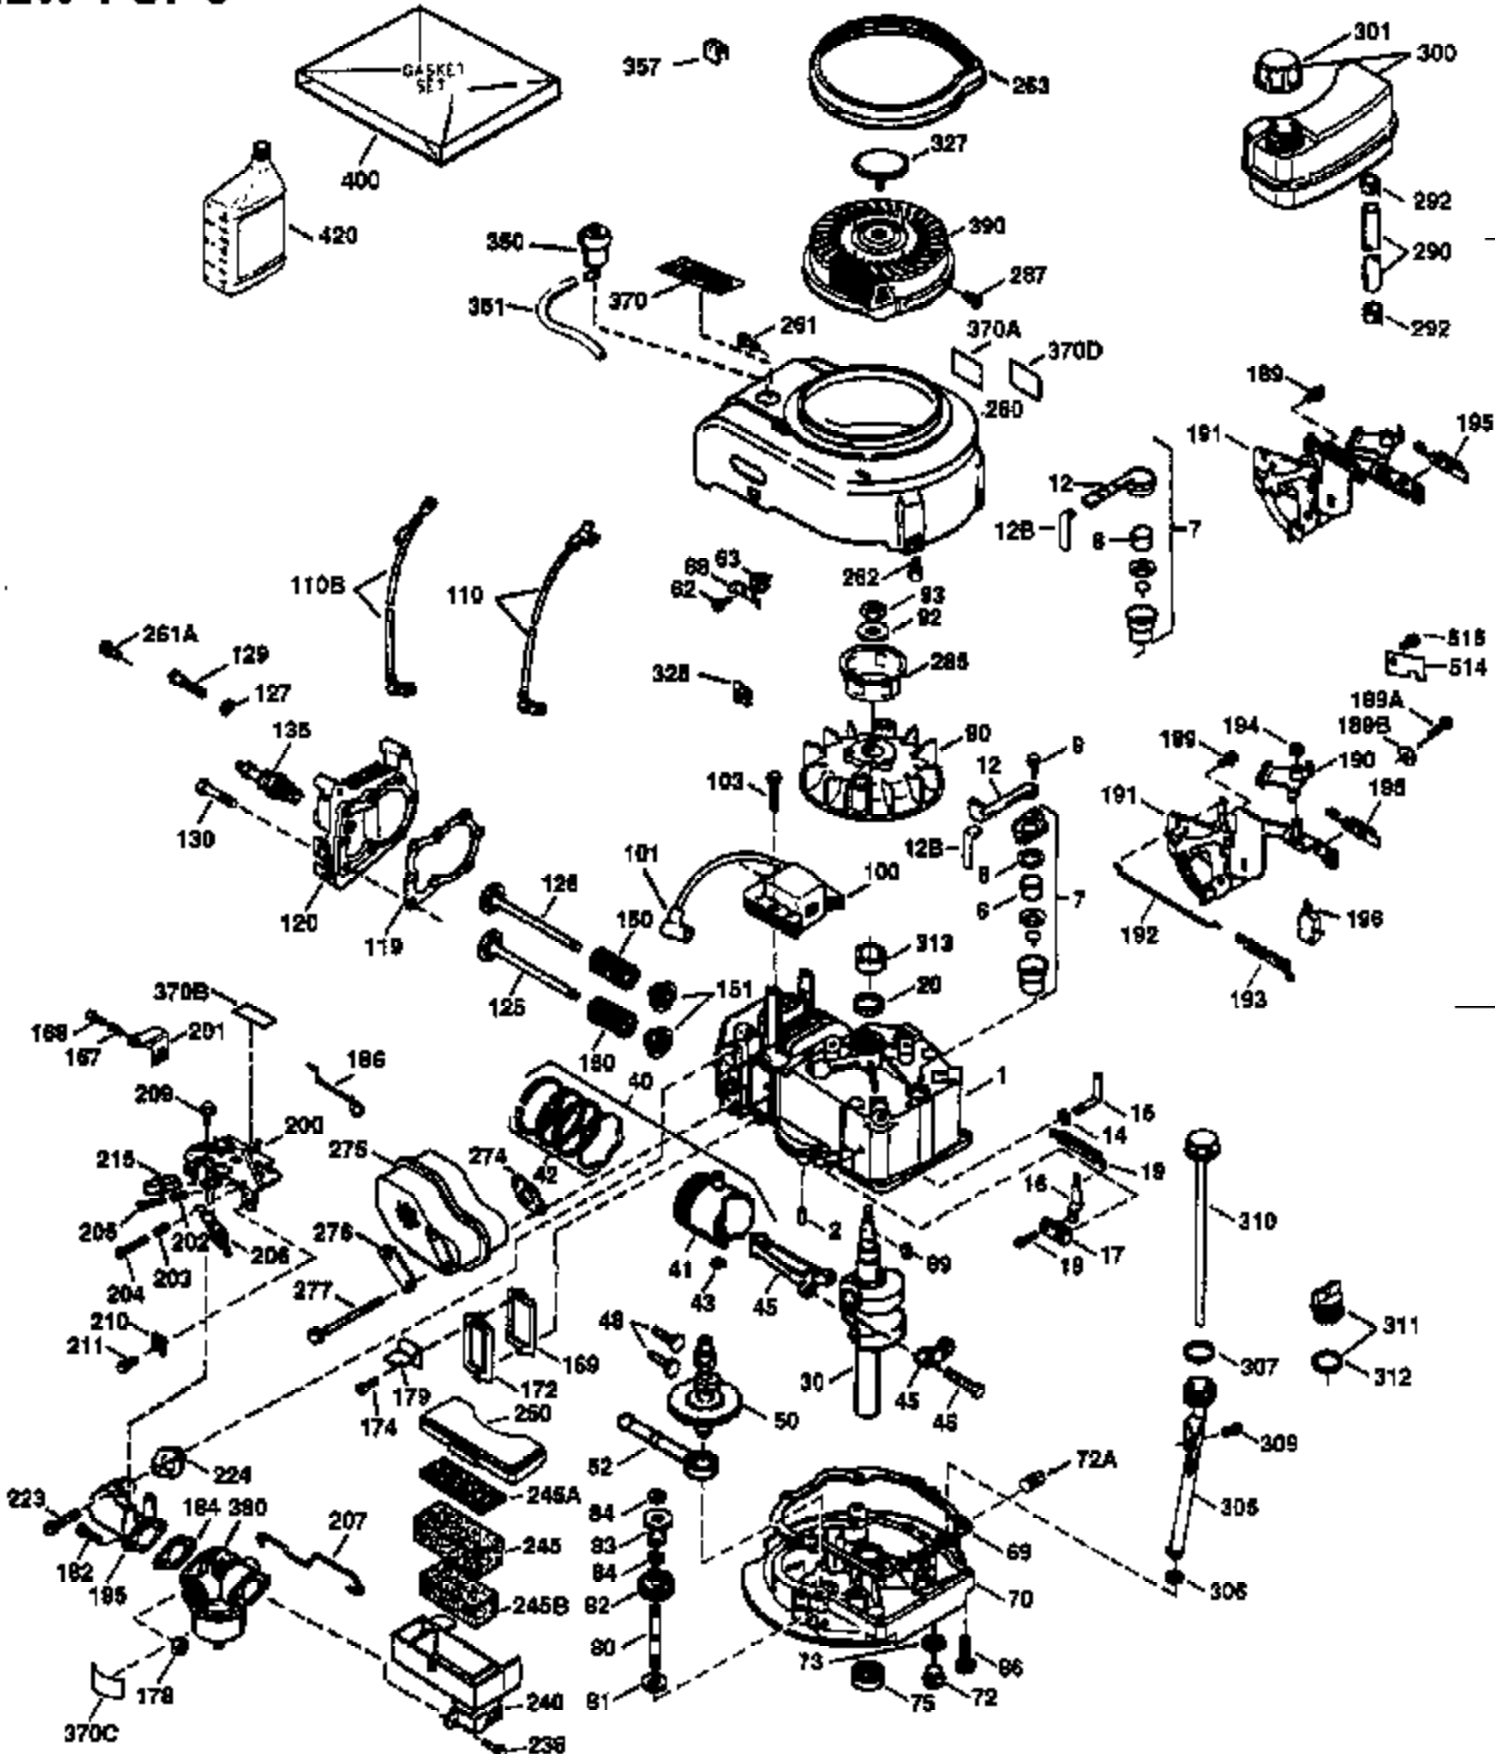

ILLUSTRATION SHOWS TYPICAL PARTS ONLY. ORDER BY PART NUMBER. PARTS NOT LISTED ARE SUPPLIED BY OEM.

VIEW 1 OF 3

Engine Parts List #1

Ref #	Part Number	Qty	Description
1	36265	1	Cylinder (Incl. 2 & 20)
2	26727	2	Dowel Pin
6	33734	1	Breather Element
7	34214A	1	Breather Ass'y. (Incl.6,8,9,12 & 12B)
8	33735	1	* Breather Gasket
9	30200	2	Screw, 10-24 x 9/16"
12	33886	1	Breather Tube
12B	34695	1	Breather Tube Elbow
14	28277	1	Washer
15	30589	1	Governor Rod (Incl. 14)
16	31383A	1	Governor Lever
17	31335	1	Governor Lever Clamp
18	650548	1	Screw, 8-32 x 5/16"
19	36281	1	Extension Spring
20	32600	1	Oil Seal
30	35996	1	Crankshaft
40	36073	1	Piston, Pin & Ring Set (Std.)
40	36074	1	Piston, Pin & Ring Set (.010" OS)
40	36075	1	Piston, Pin & Ring Set (.020" OS)
41	36070	1	Piston & Pin Ass'y. (Std.) (Incl. 43)
41	36071	1	Piston & Pin Ass'y. (.010" OS) (Incl. 43)
41	36072	1	Piston & Pin Ass'y. (.020" OS) (Incl. 43)
42	36076	1	Ring Set (Std.)
42	36077	1	Ring Set (.010" OS)
42	36078	1	Ring Set (.020" OS)
43	20381	2	Piston Pin Retaining Ring
45	30963B	1	Connecting Rod Ass'y. (Incl. 46)
46	32610A	2	Connecting Rod Bolt
48	27241	2	Valve Lifter
50	35992	1	Camshaft (MCR)
52	29914	1	Oil Pump Ass'y.
69	35261	1	Mounting Flange Gasket
70	34311D	1	Mounting Flange (Incl. 72 thru 83)
72	30572	1	Oil Drain Plug (Incl. 73)
73	28833	1	Drain Plug Gasket
75	27897	1	Oil Seal
80	30574A	1	Governor Shaft
81	30590A	1	Washer
82	30591	1	Governor Gear Ass'y. (Incl. 81)
83	30588A	1	Governor Spool
86	650488	6	Screw, 1/4-20 x 1-1/4"
89	611004	1	Flywheel Key
90	611112	1	Flywheel
92	650815	1	Belleville Washer
93	650816	1	Flywheel Nut
100	34443A	1	Solid State Ignition
101	610118	1	Spark Plug Cover
103	650814	2	Screw, Torx T-15, 10-24 x 1"
110	34961	1	Ground Wire
119	33554A	1	* Cylinder Head Gasket
120	34342	1	Cylinder Head
125	29313C	1	Exhaust Valve (Std.) (Incl. 151)
125	29315C	1	Exhaust Valve (1/32" OS) (Incl. 151)
126	29314B	1	Intake Valve (Std.) (Incl. 151)
126	29315C	1	Intake Valve (1/32" OS) (Incl. 151)
130	6021A	8	Screw, 5/16-18 x 1-1/2"
135	35395	1	Resistor Spark Plug (RJ19LM)
150	35991	2	Valve Spring