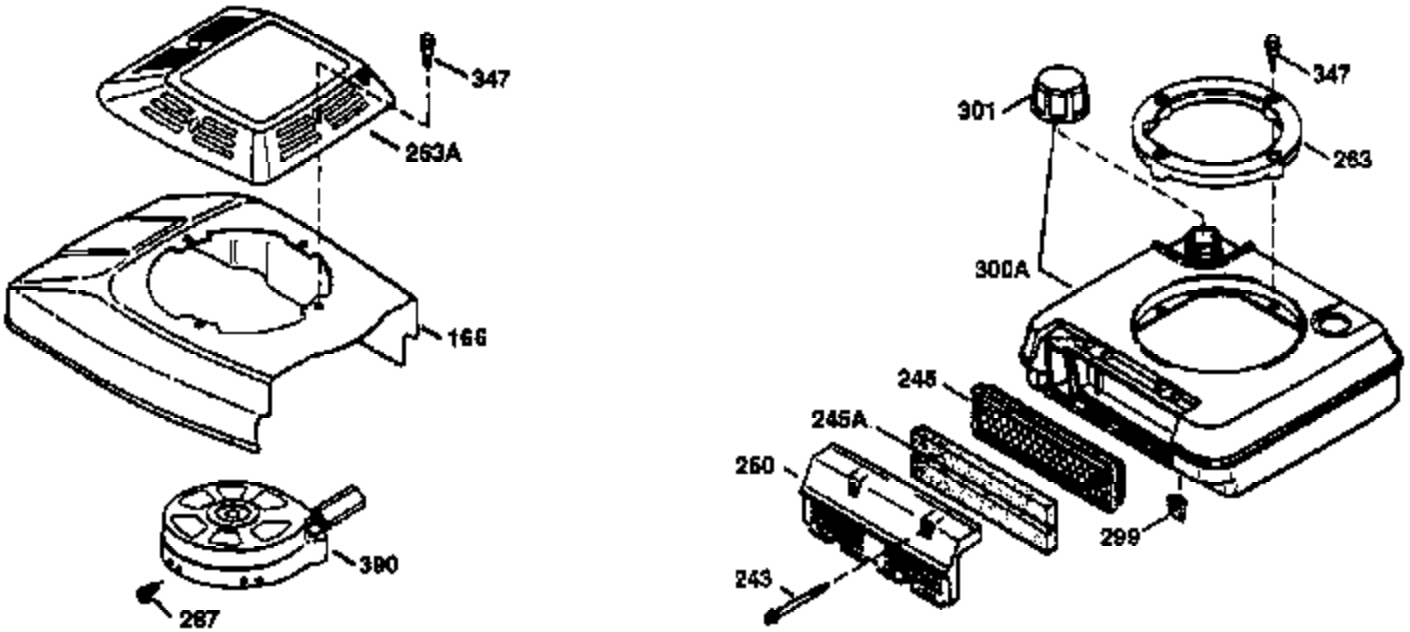

ILLUSTRATION SHOWS TYPICAL PARTS ONLY. ORDER BY PART NUMBER. PARTS NOT LISTED ARE SUPPLIED BY OEM.

VIEW 2 OF 3

Engine Parts List #2

Ref #	Part Number	Qty	Description
19	36281	1	Extension Spring
69	35261	1	Mounting Flange Gasket
70	34311D	1	Mounting Flange (Incl. 72 thru 83)
72	30572	1	Oil Drain Plug (Incl. 73)
73	28833	1	Drain Plug Gasket
75	27897	1	Oil Seal
86	650488	6	Screw, 1/4-20 x 1-1/4"
166	35827	1	Engine Shroud
182	6201	2	Screw, 1/4-28 x 7/8"
185	31384A	1	Intake Pipe (Incl. 224)
186	34337	1	Governor Link
223	650451	2	Screw, 1/4-20 x 1"
238	650932	2	Screw, 10-32 x 49/64"
239	34338	1	* Air Cleaner Gasket
245	35066	1	Air Cleaner Filter
250	35065	1	Air Cleaner Cover
263A	35821	1	Grill Starter
287	650926	2	Screw, 8-32 x 21/64"
300	35586	1	Fuel Tank (Incl. 292 & 301)
301	35355	1	Fuel Cap
347	650898	4	Screw, 10-32 x 27/32"
390	590637	1	Rewind Starter