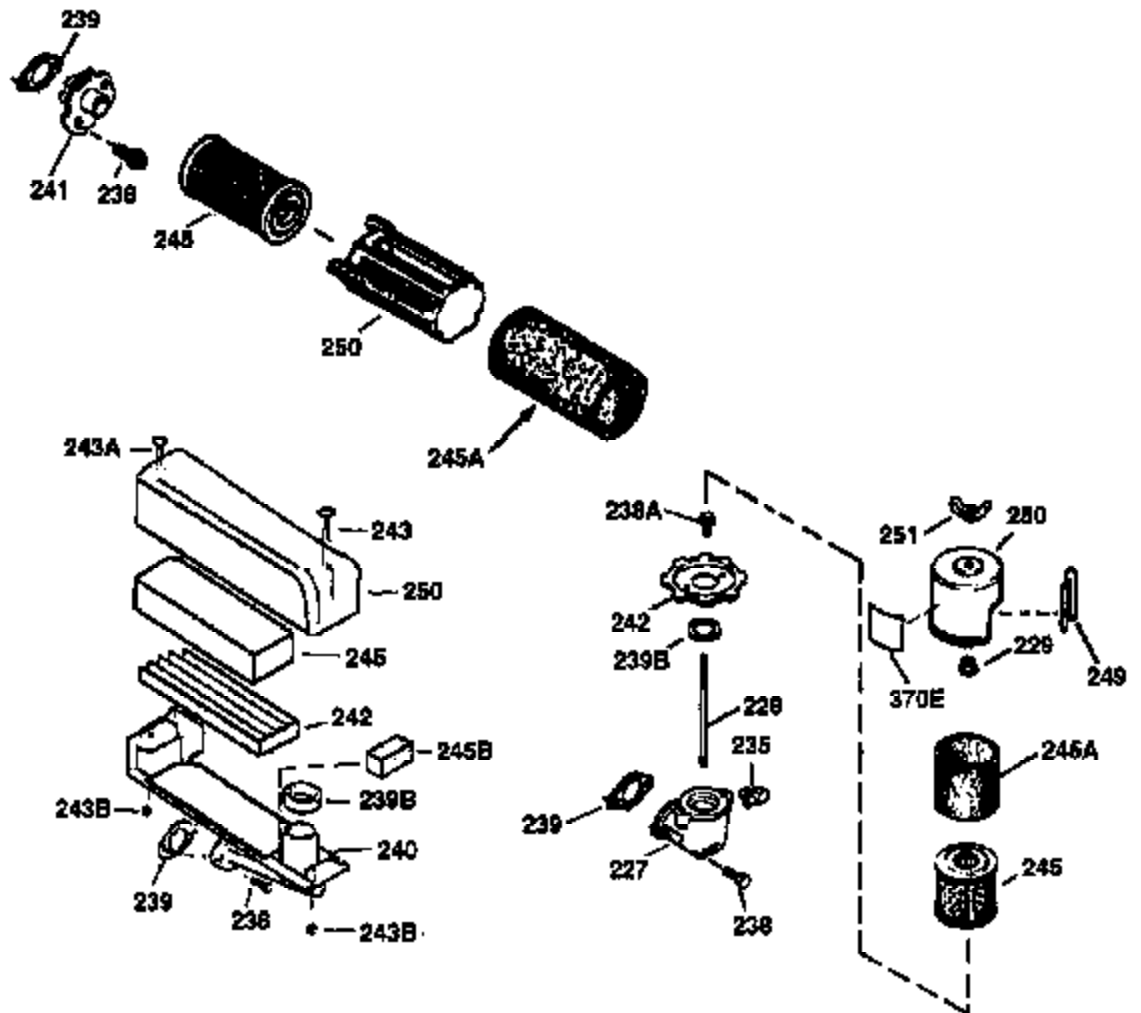

ILLUSTRATION SHOWS TYPICAL PARTS ONLY. ORDER BY PART NUMBER. PARTS NOT LISTED ARE SUPPLIED BY OEM.

VIEW 3 OF 3

Ref #	Part Number	Qty	Description
90	611112	1	Flywheel
238	650932	2	Screw, 10-32 x 49/64"
239	34338	1	* Air Cleaner Gasket
241	35797	1	Air Cleaner Collar
245	35066	1	Air Cleaner Filter
250	35065	1	Air Cleaner Cover
275A	36424	1	Spark Arrestor Muffler (Optional)
275	34613A	1	Muffler
276	33753	1	Locking Plate
277	650795	2	Screw, 1/4-20 x 2-1/4"