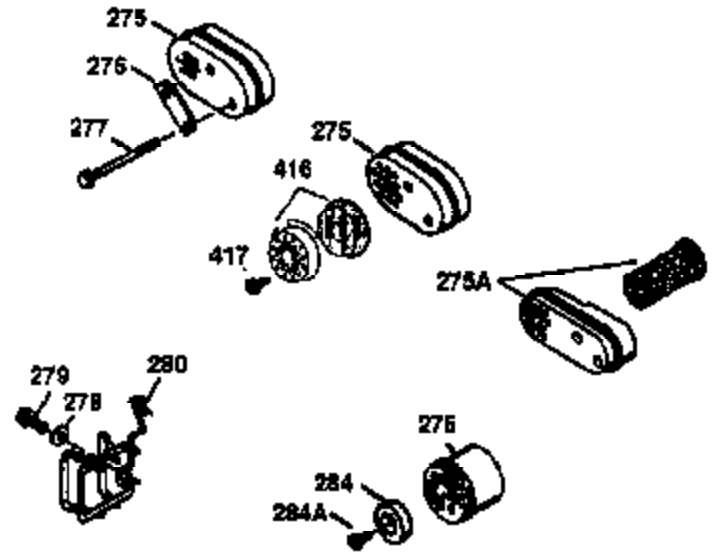

Ref #	Part Number	Qty	Description
400	36481	1	* Gasket Set (Incl. items marked PK i n notes). Incl. Part #s 26756 (1), 27234A (1), 33735 (1), 34265 (1), 34338 (1), 34690A (1), 35261 (1), 36477 (1)

ILLUSTRATION SHOWS TYPICAL PARTS ONLY. ORDER BY PART NUMBER. PARTS NOT LISTED ARE SUPPLIED BY OEM.

VIEW 2 OF 3

Engine Parts List #2

Ref #	Part Number	Qty	Description
19	36281	1	Extension Spring
69	35261	1	Mounting Flange Gasket
70	34311D	1	Mounting Flange (Incl. 72 thru 83)
72	36083	1	Oil Drain Plug
75	27897	1	Oil Seal
86	650488	6	Screw, 1/4-20 x 1-1/4"
166	35827	1	Engine Shroud
182	6201	2	Screw, 1/4-28 x 7/8"
185	31384A	1	Intake Pipe (Incl. 224)
186	34358	1	Governor Link
223	650451	2	Screw, 1/4-20 x 1"
238	650932	2	Screw, 10-32 x 49/64"
239	34338	1	* Air Cleaner Gasket
245	35066	1	Air Cleaner Filter
250	35065	1	Air Cleaner Cover
263A	35821	1	Starter Grill
275B	36424		Spark Arrestor Muffler (Optional)
277A	650795	2	Screw, 1/4-20 x 2-1/4"
287	650926	2	Screw, 8-32 x 21/64"
300	35586	1	Fuel Tank (Incl. 292 & 301)
301	35355	1	Fuel Cap
347	650898	4	Screw, 10-32 x 27/32"
390	590702	1	Rewind Starter (NOTE: This engine could have been built with 590637 starter. Refer to the design of the air intake louvers for part identification. Individual starter parts do not interchange.)

ILLUSTRATION SHOWS TYPICAL PARTS ONLY. ORDER BY PART NUMBER. PARTS NOT LISTED ARE SUPPLIED BY OEM.

VIEW 3 OF 3

Ref #	Part Number	Qty	Description
90	611112	1	Flywheel
238	650932	2	Screw, 10-32 x 49/64"
239	34338	1	* Air Cleaner Gasket
241	35797	1	Air Cleaner Collar
245	35066	1	Air Cleaner Filter
250	35065	1	Air Cleaner Cover
275	36473	1	Muffler (Incl. 277)
275B	36424		Spark Arrestor Muffler (Optional)
276	33753	1	Locking Plate
277	650988	2	Screw, 1/4-20 x 2-13/64"
277A	650795	2	Screw, 1/4-20 x 2-1/4"