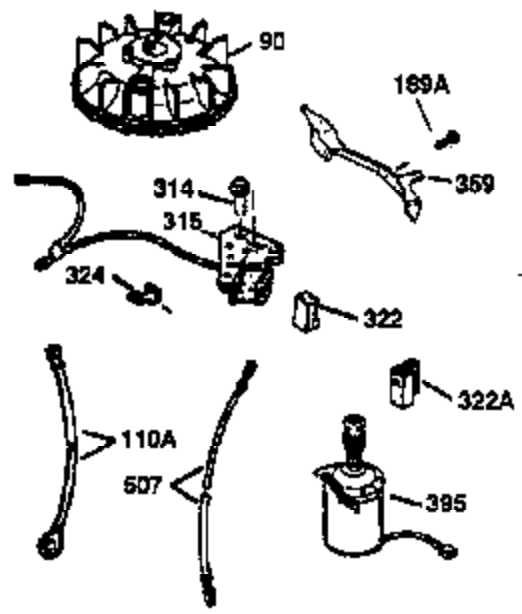

Ref #	Part Number	Qty	Description
400	36481	1	* Gasket Set (Incl. items marked PK i n notes). Incl. Part #s 26756 (1), 27234A (1), 33735 (1), 34265 (1), 34338 (1), 34690A (1), 35261 (1), 36477 (1)

ILLUSTRATION SHOWS TYPICAL PARTS ONLY. ORDER BY PART NUMBER. PARTS NOT LISTED ARE SUPPLIED BY OEM.

VIEW 2 OF 3

Engine Parts List #2

Ref #	Part Number	Qty	Description
19	36281	1	Extension Spring
69	35261	1	Mounting Flange Gasket
70	34311D	1	Mounting Flange (Incl. 72 thru 83)
72	36083	1	Oil Drain Plug
75	27897	1	Oil Seal
86	650488	6	Screw, 1/4-20 x 1-1/4"
166	35827	1	Engine Shroud
182	6201	2	Screw, 1/4-28 x 7/8"
185	31384A	1	Intake Pipe (Incl. 224)
186	34358	1	Governor Link
223	650451	2	Screw, 1/4-20 x 1"
238	650932	2	Screw, 10-32 x 49/64"
239	34338	1	* Air Cleaner Gasket
245	35066	1	Air Cleaner Filter
250	35065	1	Air Cleaner Cover
263A	35821	1	Starter Grill
275B	36424		Spark Arrestor Muffler (Optional)
277A	650795	2	Screw, 1/4-20 x 2-1/4"
287	650926	2	Screw, 8-32 x 21/64"
300	35586	1	Fuel Tank (Incl. 292 & 301)
301	35355	1	Fuel Cap
347	650898	4	Screw, 10-32 x 27/32"
390	590702	1	Rewind Starter (NOTE: This engine could have been built with 590637 starter. Refer to the design of the air intake louvers for part identification. Individual starter parts do not interchange.)

ILLUSTRATION SHOWS TYPICAL PARTS ONLY. ORDER BY PART NUMBER. PARTS NOT LISTED ARE SUPPLIED BY OEM.

VIEW 3 OF 3

Ref #	Part Number	Qty	Description
90	611112	1	Flywheel
238	650932	2	Screw, 10-32 x 49/64"
239	34338	1	* Air Cleaner Gasket
241	35797	1	Air Cleaner Collar
245	35066	1	Air Cleaner Filter
250	35065	1	Air Cleaner Cover
275	36473	1	Muffler (Incl. 277)
275B	36424		Spark Arrestor Muffler (Optional)
276	33753	1	Locking Plate
277	650988	2	Screw, 1/4-20 x 2-13/64"
277A	650795	2	Screw, 1/4-20 x 2-1/4"