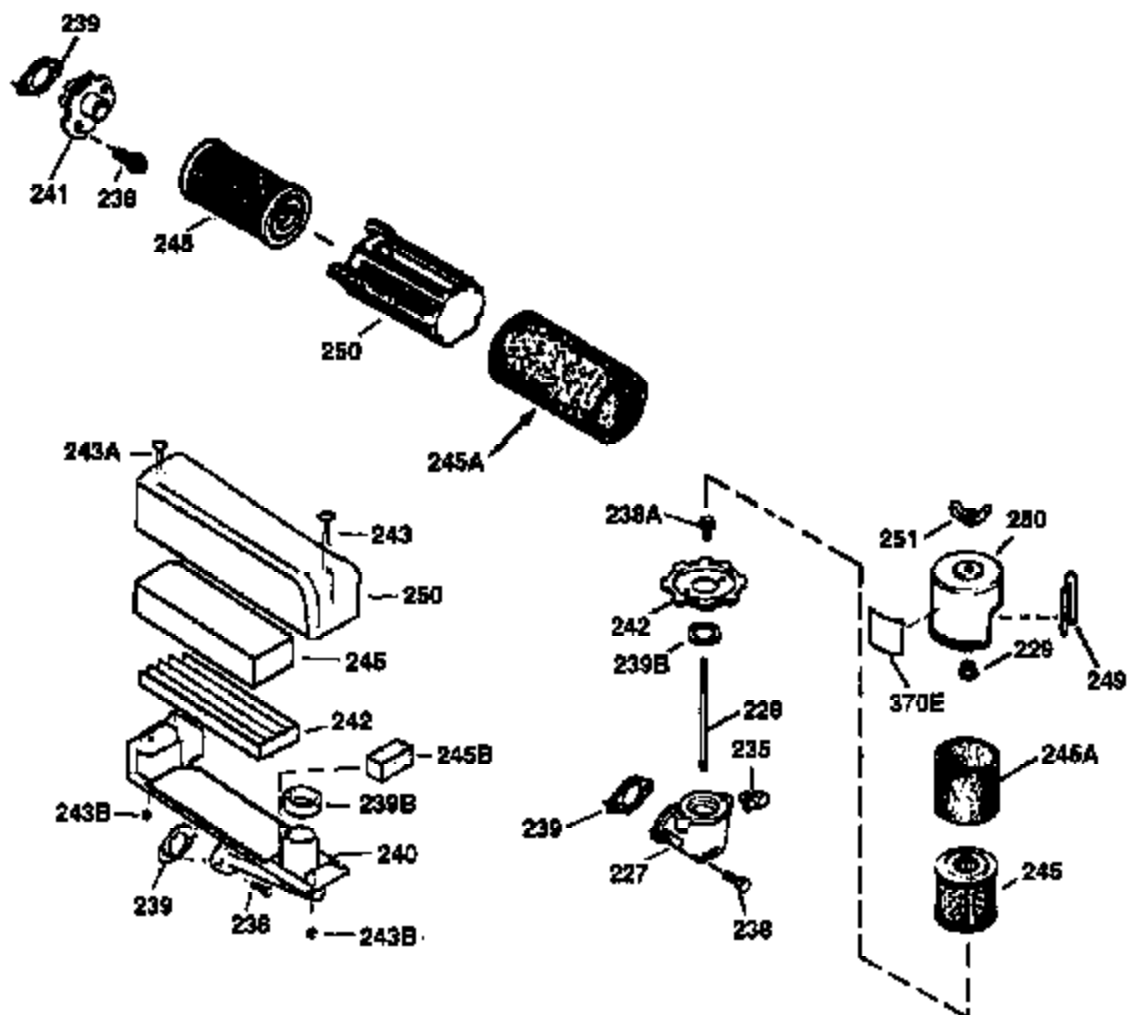

VIEW 2 OF 3

Engine Parts List #2

Ref #	Part Number	Qty	Description
19	36281	1	Extension Spring
69	35261	1	Mounting Flange Gasket
70	34311D	1	Mounting Flange (Incl. 72 thru 83)
72	36083	1	Oil Drain Plug
75	27897	1	Oil Seal
86	650488	6	Screw, 1/4-20 x 1-1/4"
166	35827	1	Engine Shroud
182	6201	2	Screw, 1/4-28 x 7/8"
185	31384A	1	Intake Pipe (Incl. 224)
186	34358	1	Governor Link
223	650451	2	Screw, 1/4-20 x 1"
238	650932	2	Screw, 10-32 x 49/64"
239	34338	1	* Air Cleaner Gasket
245	35066	1	Air Cleaner Filter
250	35065	1	Air Cleaner Cover
263A	35821	1	Starter Grill
275B	36424		Spark Arrestor Muffler (Optional)
277A	650795	2	Screw, 1/4-20 x 2-1/4"
287	650926	2	Screw, 8-32 x 21/64"
300	35586	1	Fuel Tank (Incl. 292 & 301)
301	35355	1	Fuel Cap
347	650898	4	Screw, 10-32 x 27/32"
390	590702	1	Rewind Starter (NOTE: This engine could have been built with 590637 starter. Refer to the design of the air intake louvers for part identification. Individual starter parts do not interchange.)

ILLUSTRATION SHOWS TYPICAL PARTS ONLY. ORDER BY PART NUMBER. PARTS NOT LISTED ARE SUPPLIED BY OEM.

VIEW 3 OF 3

Ref #	Part Number	Qty	Description
90	611112	1	Flywheel
238	650932	2	Screw, 10-32 x 49/64"
239	34338	1	* Air Cleaner Gasket
241	35797	1	Air Cleaner Collar
245	35066	1	Air Cleaner Filter
250	35065	1	Air Cleaner Cover
275	36473	1	Muffler (Incl. 277)
275B	36424		Spark Arrestor Muffler (Optional)
276	33753	1	Locking Plate
277	650988	2	Screw, 1/4-20 x 2-13/64"
277A	650795	2	Screw, 1/4-20 x 2-1/4"