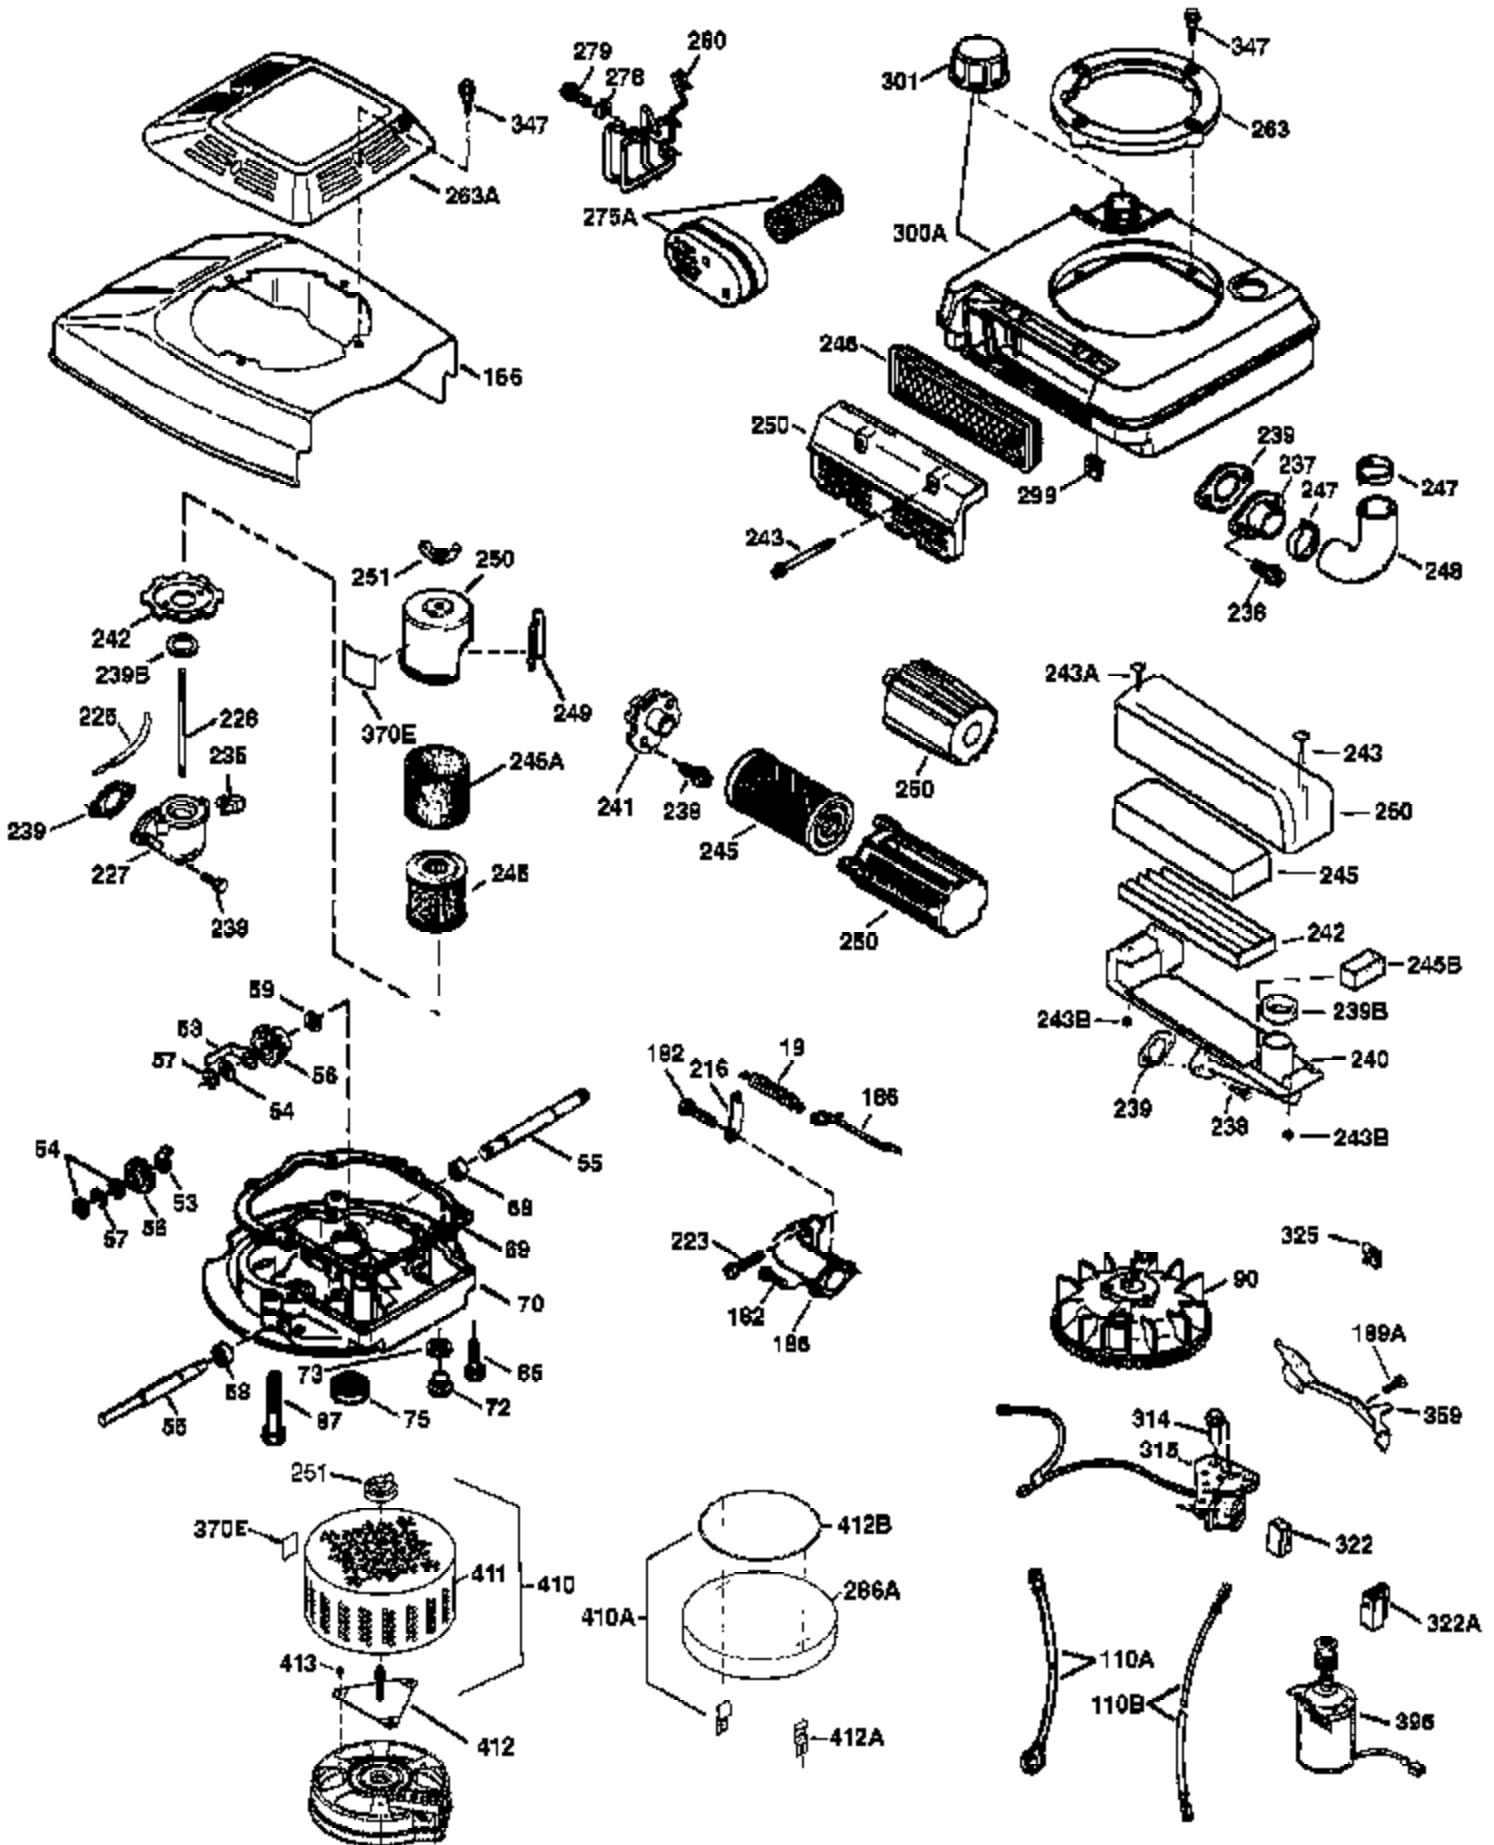

Ref #	Part Number	Qty	Description
19	35998	1	Extension Spring
53	31745	1	Tang Washer
54	31747	1	Washer
55	35218A	1	P.T.O. Shaft
56	33401	1	R.H. Hand Worm Gear
57	33537	1	Retainer Ring
58	31744	1	Oil Seal
69	35261	1	* Mounting Flange Gasket
70	33535C	1	Mounting Flange (Incl.58,72 thru 83)
72	36083	1	Oil Drain Plug
75	26208	1	Oil Seal
86	650488	5	Screw, 1/4-20 x 1-1/4"
87	650492	1	Screw, 1/4-20 x 2-1/4"
90	611112	1	Flywheel
182	6201	2	Screw, 1/4-28 x 7/8"
185	31384A	1	Intake Pipe (Incl. 224)
186	36255	1	Governor Link
223	650451	2	Screw, 1/4-20 x 1"
238	650937	2	Screw, 10-32 x 43/64"
239	35848	1	* Air Cleaner Gasket
239B	36277	1	Air Cleaner Seal
240	36273	1	Air Cleaner Body
242	36276	1	Air Cleaner Base
243A	650968	1	Screw, M-5 x 0.8-6g x 1-7/16"
243B	650967	2	Square Nut M-5 x 0.8-6h
243	650966	1	Screw, M-5 x 0.8-6g x 2-7/16"
245B	36275	1	Air Cleaner Filter
245	36278	1	Air Cleaner Filter
250	36274	1	Air Cleaner Cover
263	36280	1	Trim Ring
275A	36664	1	Spark Arrestor Muffler (Optional) (Incl. 277,284,284A,416,417)
301	36246	1	Fuel Cap
380	632669	1	Carburetor (Incl. 184)