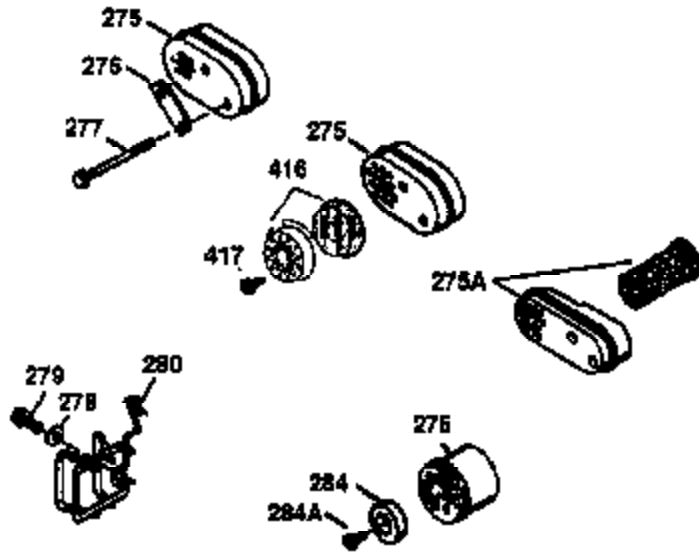

ILLUSTRATION SHOWS TYPICAL PARTS ONLY. ORDER BY PART NUMBER. PARTS NOT LISTED ARE SUPPLIED BY OEM.

VIEW 3 OF 3

Ref #	Part Number	Qty	Description
12A	36558	1	Breather Cover & Tube
90	611112	1	Flywheel
238	650937	2	Screw, 10-32 x 43/64"
239B	36277	1	Air Cleaner Seal
239	35848	1	Air Cleaner Gasket
240	36273	1	Air Cleaner Body
242	36276	1	Air Cleaner Base
243A	650968	1	Screw, M-5 x 0.8-6g x 1-7/16"
243	650966	1	Screw, M-5 x 0.8-6g x 2-7/16"
243B	650967	2	Square Nut, M-5 x 0.8-6h
245B	36275	1	Air Cleaner Filter
245	36278	1	Air Cleaner Filter
250	36274	1	Air Cleaner Cover
275	36473	1	Muffler (Incl. 277)
277	650988	2	Screw, 1/4-20 x 2-5/16"
370K	36695	1	Starter Decal
416	36085	1	Spark Arrestor Kit (Incl. 417)(Optional)
417	650760	1	Screw, 8-32 x 3/8" (Optional)