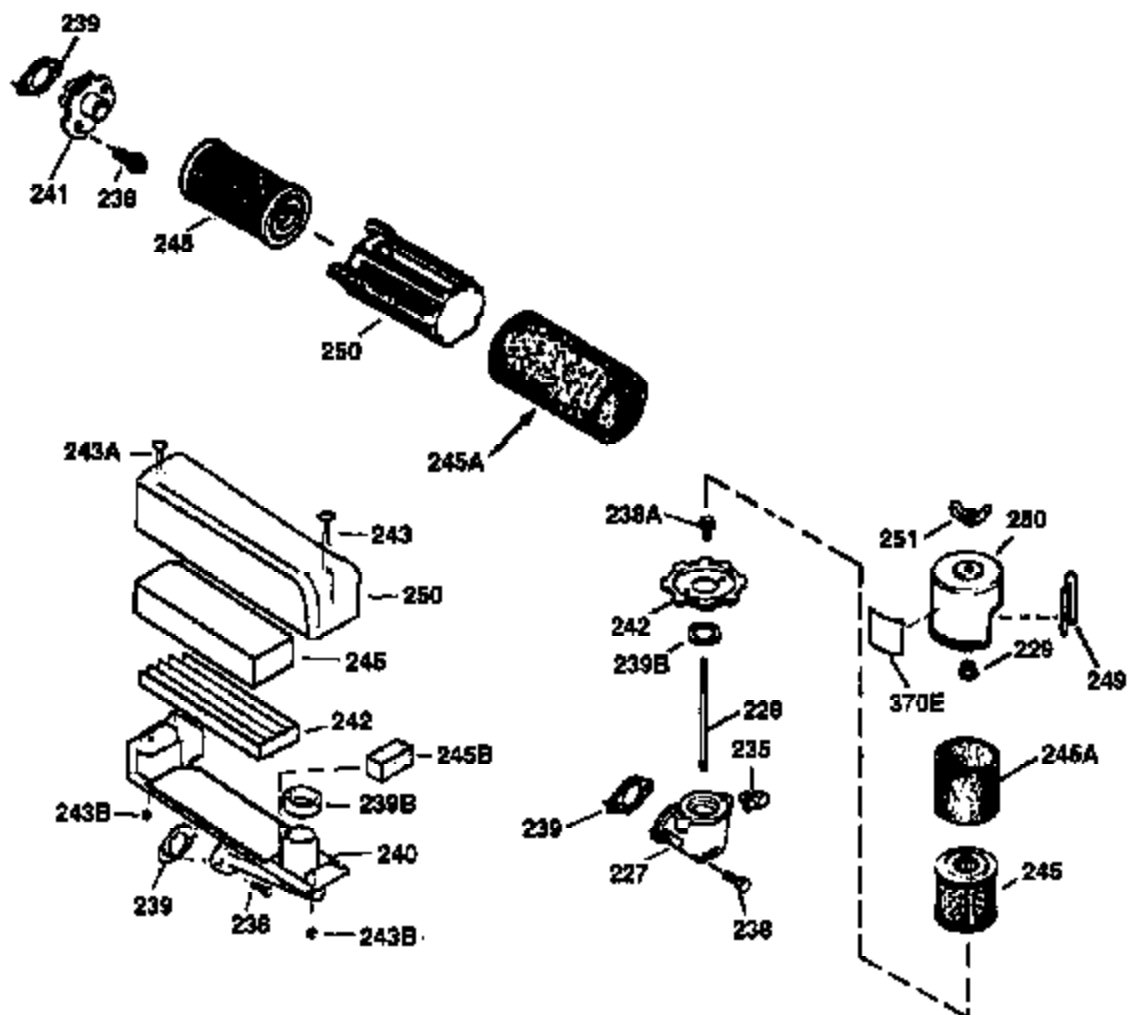

ILLUSTRATION SHOWS TYPICAL PARTS ONLY. ORDER BY PART NUMBER. PARTS NOT LISTED ARE SUPPLIED BY OEM.

VIEW 3 OF 3

Ref #	Part Number	Qty	Description
12A	36558	1	Breather Cover & Tube
90	611112	1	Flywheel
238	650937	2	Screw, 10-32 x 43/64"
239B	36277	1	Air Cleaner Seal
239	35848	1	Air Cleaner Gasket
240	36273	1	Air Cleaner Body
242	36276	1	Air Cleaner Base
243A	650968	1	Screw, M-5 x 0.8-6g x 1-7/16"
243	650966	1	Screw, M-5 x 0.8-6g x 2-7/16"
243B	650967	2	Square Nut, M-5 x 0.8-6h
245B	36275	1	Air Cleaner Filter
245	36278	1	Air Cleaner Filter
250	36274	1	Air Cleaner Cover
275	36473	1	Muffler (Incl. 277)
277	650988	2	Screw, 1/4-20 x 2-5/16"
370K	36695	1	Starter Decal
416	36085	1	Spark Arrestor Kit (Incl. 417)(Optional)
417	650760	1	Screw, 8-32 x 3/8" (Optional)