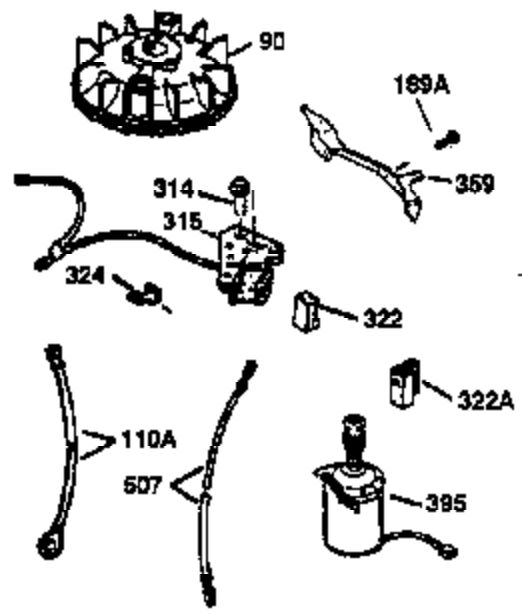

ILLUSTRATION SHOWS TYPICAL PARTS ONLY. ORDER BY PART NUMBER. PARTS NOT LISTED ARE SUPPLIED BY OEM.

VIEW 3 OF 3

Ref #	Part Number	Qty	Description
12A	36558	1	Breather Cover & Tube
90	611112	1	Flywheel
238	650937	2	Screw, 10-32 x 43/64"
239B	36277	1	Air Cleaner Seal
239	35848	1	Air Cleaner Gasket
240	36273	1	Air Cleaner Body
242	36276	1	Air Cleaner Base
243A	650968	1	Screw, M-5 x 0.8-6g x 1-7/16"
243	650966	1	Screw, M-5 x 0.8-6g x 2-7/16"
243B	650967	2	Square Nut, M-5 x 0.8-6h
245B	36275	1	Air Cleaner Filter
245	36278	1	Air Cleaner Filter
250	36274	1	Air Cleaner Cover
275	36473	1	Muffler (Incl. 277)
277	650988	2	Screw, 1/4-20 x 2-5/16"
370K	36695	1	Starter Decal
416	36085	1	Spark Arrestor Kit (Incl. 417)(Optional)
417	650760	1	Screw, 8-32 x 3/8" (Optional)