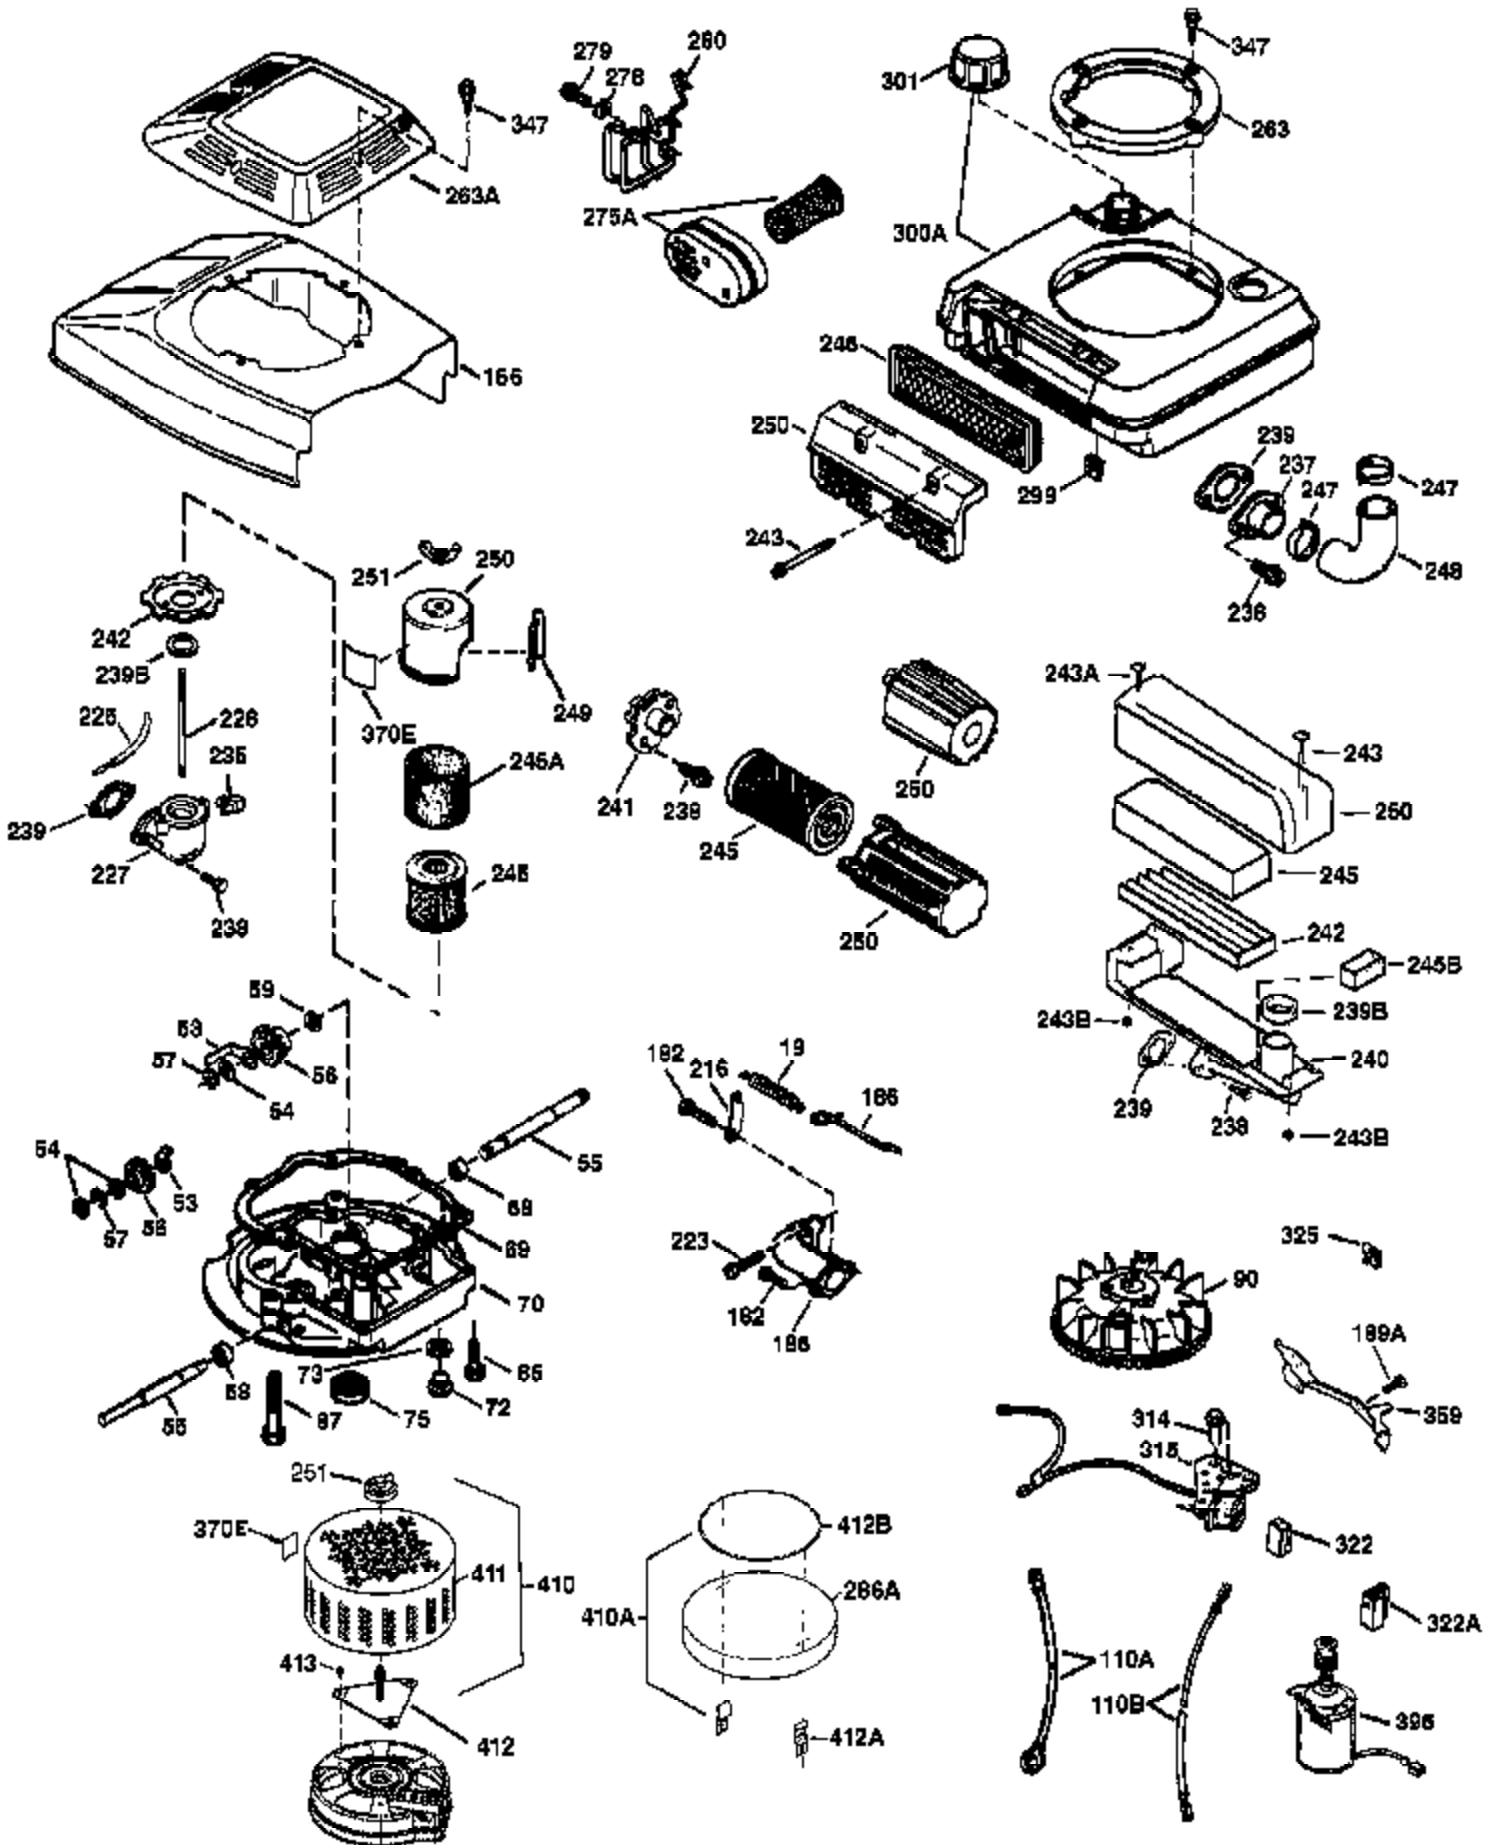

Engine Parts List #1

Ref #	Part Number	Qty	Description
178	29752	2	Nut & Lock Washer, 1/4-28
179	30593	1	Retainer Clip
182	6201	2	Screw, 1/4-28 x 7/8"
184	26756	1	* Carburetor To Intake Pipe Gasket
185	31384A	1	Intake Pipe (Incl. 224)
186	34337	1	Governor Link
200	33131A	1	Control Bracket (Incl. 202 thru 206)
202	36482	1	Compression Spring
203	31342	1	Compression Spring
204	650549	1	Screw, 5-40 x 7/16"
205	650777	1	Screw, 6-32 x 21/32"
206	610973	1	Terminal
207	34336	1	Throttle Link
209	30200	2	Screw, 10-24 x 9/16"
210	27793	1	Conduit Clip
211	28942	1	Screw, 10-32 x 3/8"
223	650451	2	Screw, 1/4-20 x 1"
224	34690A	1	* Intake Pipe Gasket
238	650937	2	Screw, 10-32 x 43/64"
239B	36277	1	Air Cleaner Seal
240	36273	1	Air Cleaner Body
245B	36275	1	Air Cleaner Filter
250	36274	1	Air Cleaner Cover
260	36269	1	Blower Housing
262	650831	2	Screw, 1/4-20 x 1/2"
263	36280	1	Trim Ring
275	36473	1	Muffler (Incl. 277)
277	650988	2	Screw, 1/4-20 x 2-5/16"
285	35000A	1	Starter Cup
287	650926	2	Screw, 8-32 x 21/64"
290	29774	1	Fuel Line
292	26460	2	Fuel Line Clamp
298	28763	2	Screw, 10-32 x 35/64"
300	36279	1	Fuel Tank (Incl. 292 & 301)
301	36246	1	Fuel Cap
305	36270	1	Oil Fill Tube
306	36832	1	* "O"-Ring
307	36272	1	"O"-Ring
309	650936	1	Screw, 10-32 x 13/32"
310	36271	1	Dipstick
313	34080	1	Spacer
327	35392	1	Starter Plug
370A	36261	1	Lubrication Decal
380	632669	1	Carburetor (Incl. 184)
390	590732	1	Rewind Starter (NOTE: This engine could have been built with 590738 starter. Refer to the design of the rope pulley strength ribs for part identification. Individual starter parts do not interchange. Refer to service bulletin 116).
400	36481A	1	* Gasket Set (Incl. items marked PK in notes). Incl. Part #'s 26756 (1), 27234A (1), 33735 (1), 34265 (1), 34338 (1), 34690A (1), 35261 (1), 36477 (1), 36832 (1)
416	36085	1	Spark Arrestor Kit (Incl. 417)(Optional)
417	650760	1	Screw, 8-32 x 3/8" (Optional)
420	730225	1	SAE 30 4-Cycle Engine Oil (Quart)