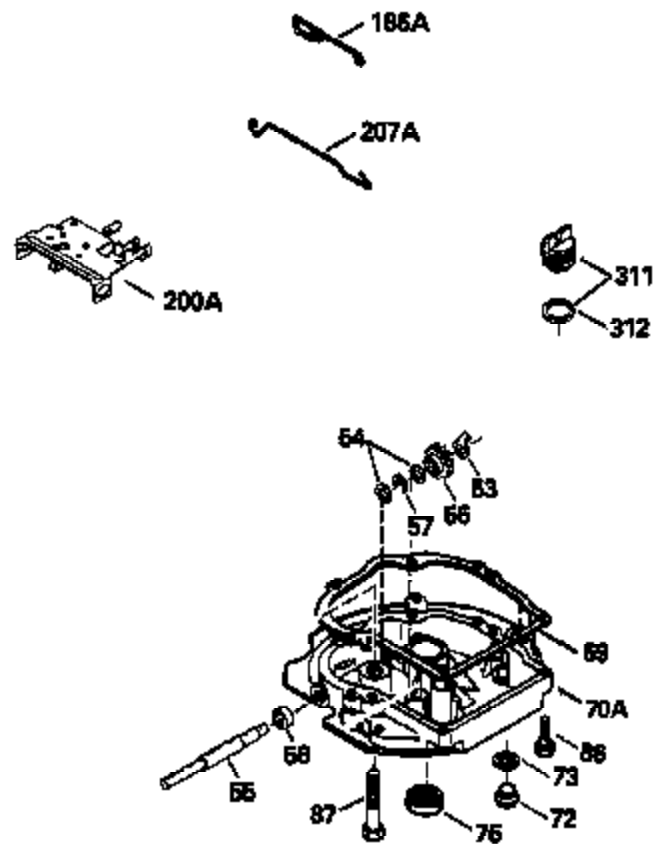

ILLUSTRATION SHOWS TYPICAL PARTS ONLY. ORDER BY PART NUMBER. PARTS NOT LISTED ARE SUPPLIED BY OEM.

Engine Parts List #2

Ref #	Part Number	Qty	Description
12A	36558	1	Breather Cover & Tube
40	36073	1	Piston, Pin & Ring Set (Std.)
40	36074	1	Piston, Pin & Ring Set (.010" OS)
40	36075	1	Piston, Pin & Ring Set (.020" OS)
69	35261	1	Mounting Flange Gasket
72	36083	1	Oil Drain Plug
75	27897	1	Oil Seal
86	650488	6	Screw, 1/4-20 x 1-1/4"
238	650937	2	Screw, 10-32 x 43/64"
239	35848	1	* Air Cleaner Gasket
239B	36277	1	Air Cleaner Seal
240	36273	1	Air Cleaner Body (Incl. 239)
242	36276	1	Air Cleaner Base
243	650966	1	Screw, M-5 x 0.8-6g x 2-7/16"
243B	650967	2	Square Nut M-5 x 0.8-6h
245B	36275	1	Air Cleaner Filter
250	36274	1	Air Cleaner Cover
260	36269	1	Blower Housing
275	36473	1	Muffler (Incl. 277)
298	28763	2	Screw, 10-32 x 35/64"
300	36279	1	Fuel Tank (Incl. 292 & 301)
301	35355	1	Fuel Cap
370A	36261	1	Lubrication Decal
380	632669	1	Carburetor (Incl. 184)
416	36085	1	Spark Arrestor Kit (Incl. 417)(Optional)
417	650760	1	Screw, 8-32 x 3/8" (Optional)