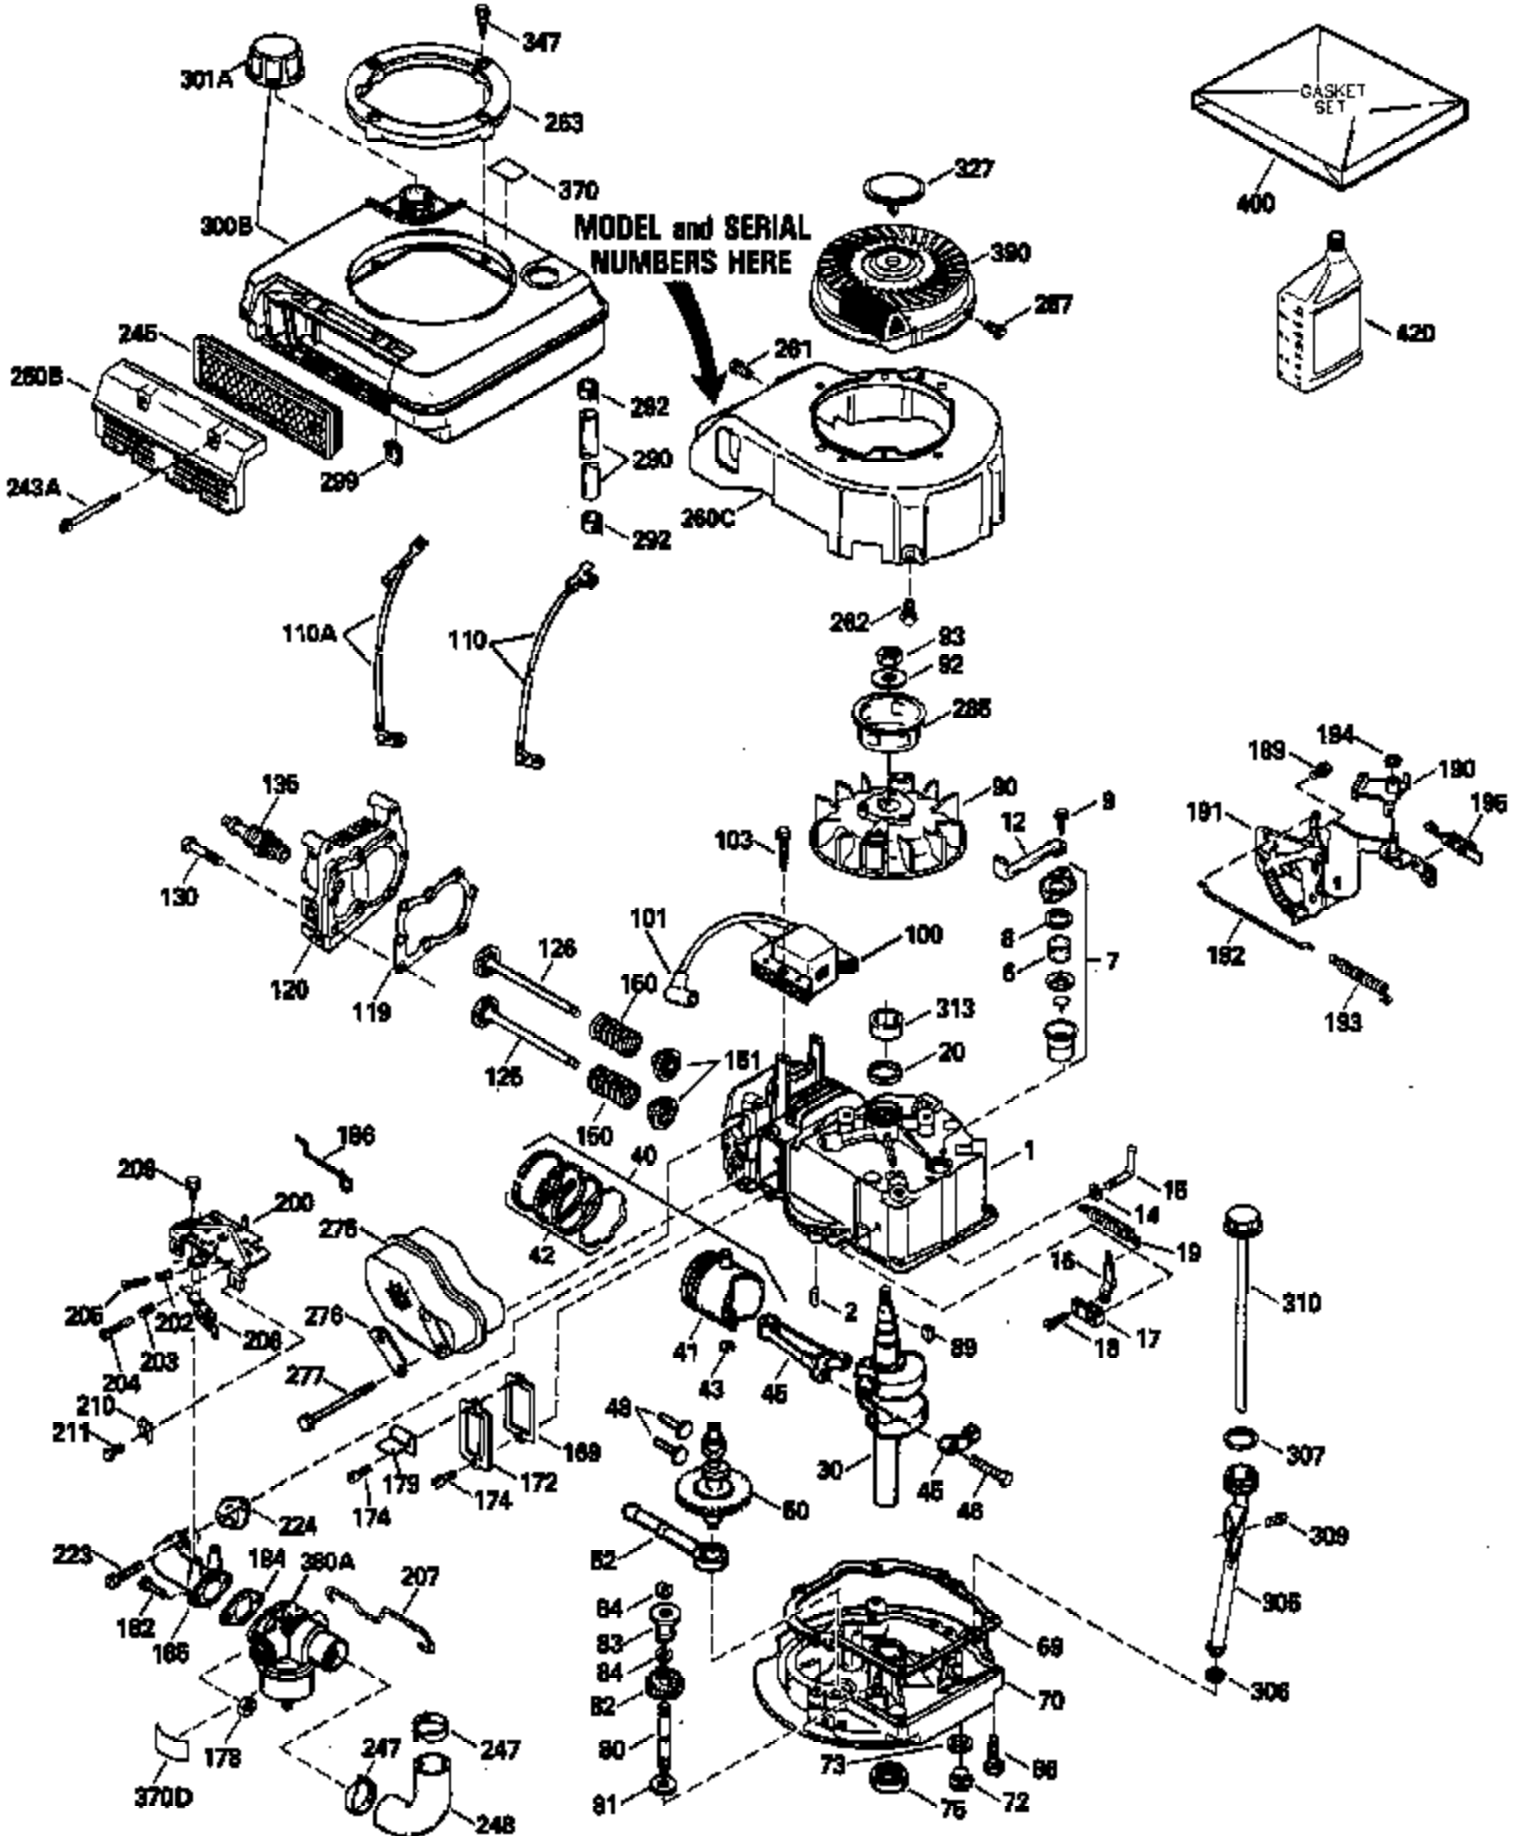

ILLUSTRATION SHOWS TYPICAL PARTS ONLY. ORDER BY PART NUMBER. PARTS NOT LISTED ARE SUPPLIED BY OEM.