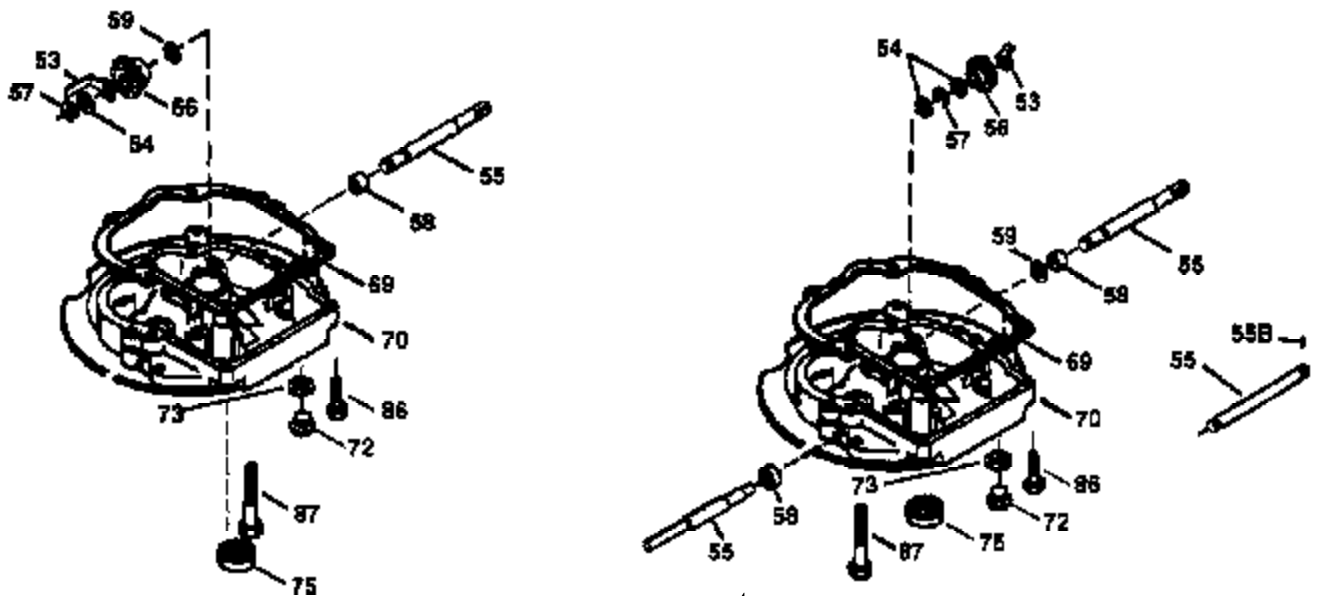

ILLUSTRATION SHOWS TYPICAL PARTS ONLY. ORDER BY PART NUMBER. PARTS NOT LISTED ARE SUPPLIED BY OEM.

VIEW 2 OF 3

Ref #	Part Number	Qty	Description
12A	36558	1	Breather Cover & Tube
19	35998	1	Extension Spring
69	35261	1	Mounting Flange Gasket
70	34311D	1	Mounting Flange (Incl. 72 thru 83)
72	36083	1	Oil Drain Plug
75	27897	1	Oil Seal
86	650488	6	Screw, 1/4-20 x 1-1/4"
182	6201	2	Screw, 1/4-28 x 7/8"
185	31384A	1	Intake Pipe (Incl. 224)
186	36255	1	Governor Link
223	650451	2	Screw, 1/4-20 x 1"
238	650937	2	Screw, 10-32 x 43/64"
239	35848	1	Air Cleaner Gasket
243	650966	1	Screw, M-5 x 0.8-6g x 2-7/16"
245	36278	1	Air Cleaner Filter
245A	36275	1	Air Cleaner Filter
250	36274	1	Air Cleaner Cover
263	36280	1	Trim Ring
287	650926	2	Screw, 8-32 x 21/64"
298	28763	2	Screw, 10-32 x 35/64"
300	36279	1	Fuel Tank (Incl. 292 & 301)
301	35355	1	Fuel Cap
390	590694	1	Rewind Starter (NOTE: This engine could have been built with 590686 starter. Refer to the design of the air intake louvers for part identification. Individual starter parts do not interchange.)