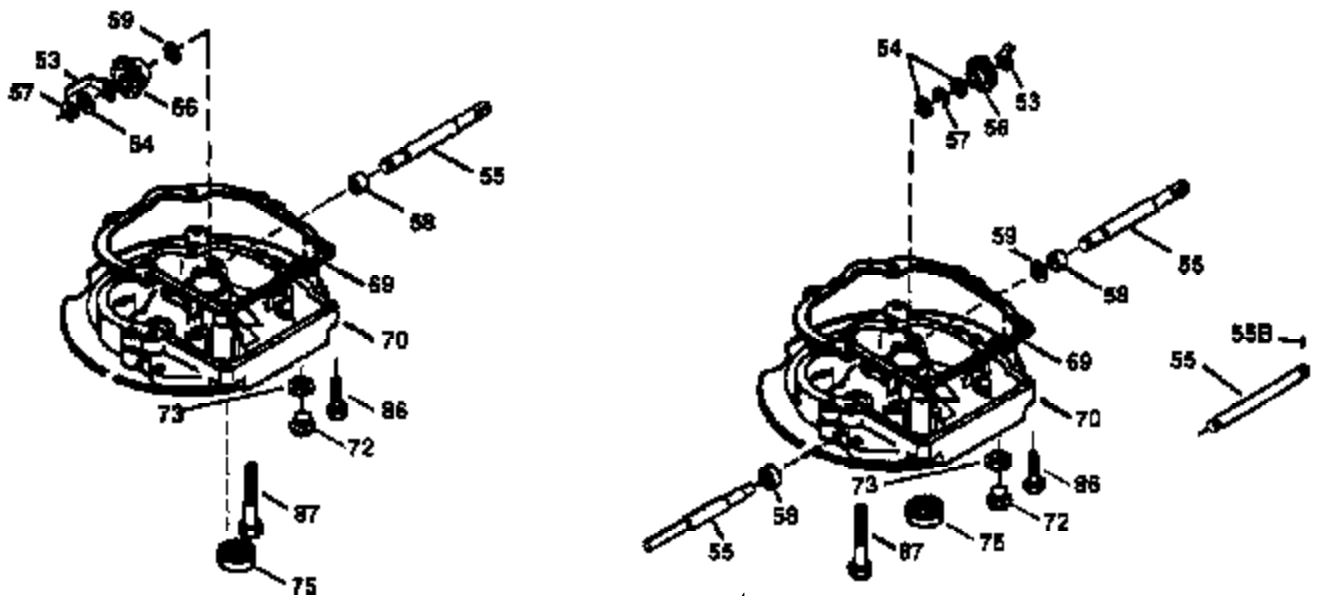

ILLUSTRATION SHOWS TYPICAL PARTS ONLY. ORDER BY PART NUMBER. PARTS NOT LISTED ARE SUPPLIED BY OEM.

VIEW 2 OF 3

Ref #	Part Number	Qty	Description
19	36281	1	Extension Spring
69	35261	1	Mounting Flange Gasket
70	36249A	1	Mounting Flange (Incl. 72 thru 83)
72	30572	1	Oil Drain Plug
73	28833	1	Drain Plug Gasket
75	27897	1	Oil Seal
86	650488	6	Screw, 1/4-20 x 1-1/4"
182	6201	2	Screw, 1/4-28 x 7/8"
185	36544	1	Intake Pipe (Incl. 224)
186	34337	1	Governor Link
223	650451	2	Screw, 1/4-20 x 1"
238	650932	2	Screw, 10-32 x 49/64"
239	34338	1	* Air Cleaner Gasket
245	35066	1	Air Cleaner Filter
250	35986	1	Air Cleaner Cover
261B	8345	1	Washer
263	36280	1	Recoil Ring
287	650926	2	Screw, 8-32 x 21/64"
298	28763	2	Screw, 10-32 x 35/64"
300	36279	1	Fuel Tank (Incl. 292 & 301)
301	35355	1	Fuel Cap
390	590732	1	Rewind Starter (NOTE: This engine could have been built with 590688 starter. Refer to the design of the air intake louvers for part identification. Individual starter parts do not interchange.)