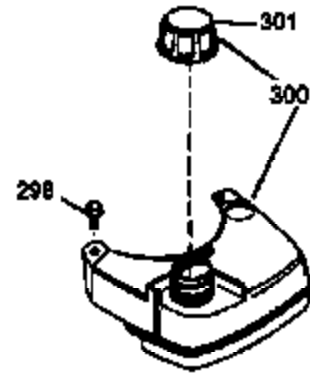

ILLUSTRATION SHOWS TYPICAL PARTS ONLY. ORDER BY PART NUMBER. PARTS NOT LISTED ARE SUPPLIED BY OEM.

VIEW 2 OF 3

Ref #	Part Number	Qty	Description
19	36281	1	Extension Spring
69	35261	1	Mounting Flange Gasket
70	36249A	1	Mounting Flange (Incl. 72 thru 83)
72	30572	1	Oil Drain Plug
73	28833	1	Drain Plug Gasket
75	27897	1	Oil Seal
86	650488	6	Screw, 1/4-20 x 1-1/4"
182	6201	2	Screw, 1/4-28 x 7/8"
185	36544	1	Intake Pipe (Incl. 224)
186	34337	1	Governor Link
223	650451	2	Screw, 1/4-20 x 1"
238	650932	2	Screw, 10-32 x 49/64"
239	34338	1	* Air Cleaner Gasket
245	35066	1	Air Cleaner Filter
250	35986	1	Air Cleaner Cover
261B	8345	1	Washer
263	36280	1	Recoil Ring
287	650926	2	Screw, 8-32 x 21/64"
298	28763	2	Screw, 10-32 x 35/64"
300	36279	1	Fuel Tank (Incl. 292 & 301)
301	35355	1	Fuel Cap
390	590732	1	Rewind Starter (NOTE: This engine could have been built with 590688 starter. Refer to the design of the air intake louvers for part identification. Individual starter parts do not interchange.)