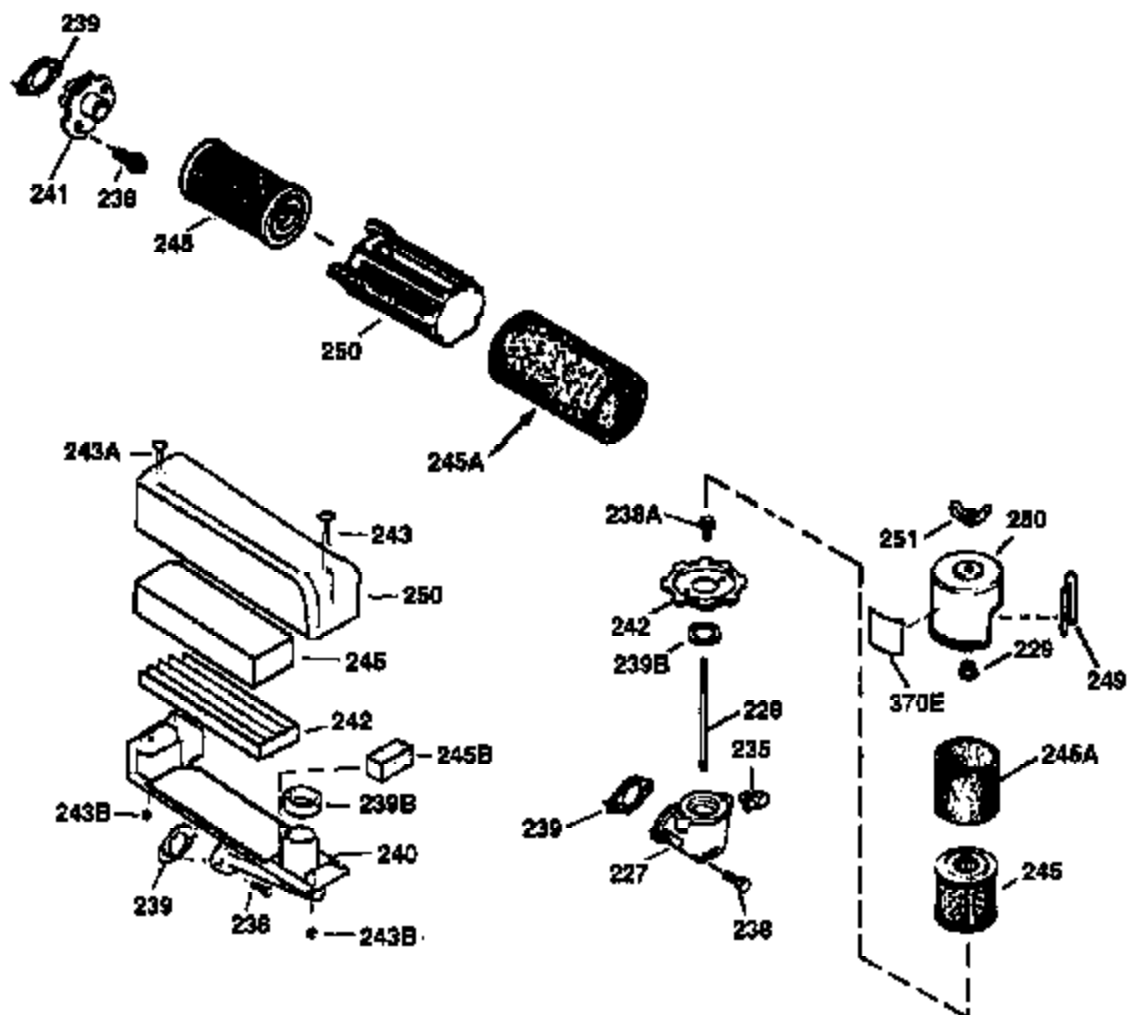

ILLUSTRATION SHOWS TYPICAL PARTS ONLY. ORDER BY PART NUMBER. PARTS NOT LISTED ARE SUPPLIED BY OEM.

VIEW 3 OF 3

Ref #	Part Number	Qty	Description
90	611112	1	Flywheel
110A	36230	1	Ground Wire
238	650932	2	Screw, 10-32 x 49/64"
239	34338	1	* Air Cleaner Gasket
241	35797	1	Air Cleaner Collar
245	35066	1	Air Cleaner Filter
250	35986	1	Air Cleaner Cover
261B	8345	1	Washer
275	36553	1	Muffler
276	35994	1	Locking Plate
277	650957	2	Screw, 1/4-20 x 2-31/32"
279	650956	3	Screw, Torx T-25, 12-24 x 49/64"
280	36554	1	Heat Shield
324	33177	1	Terminal