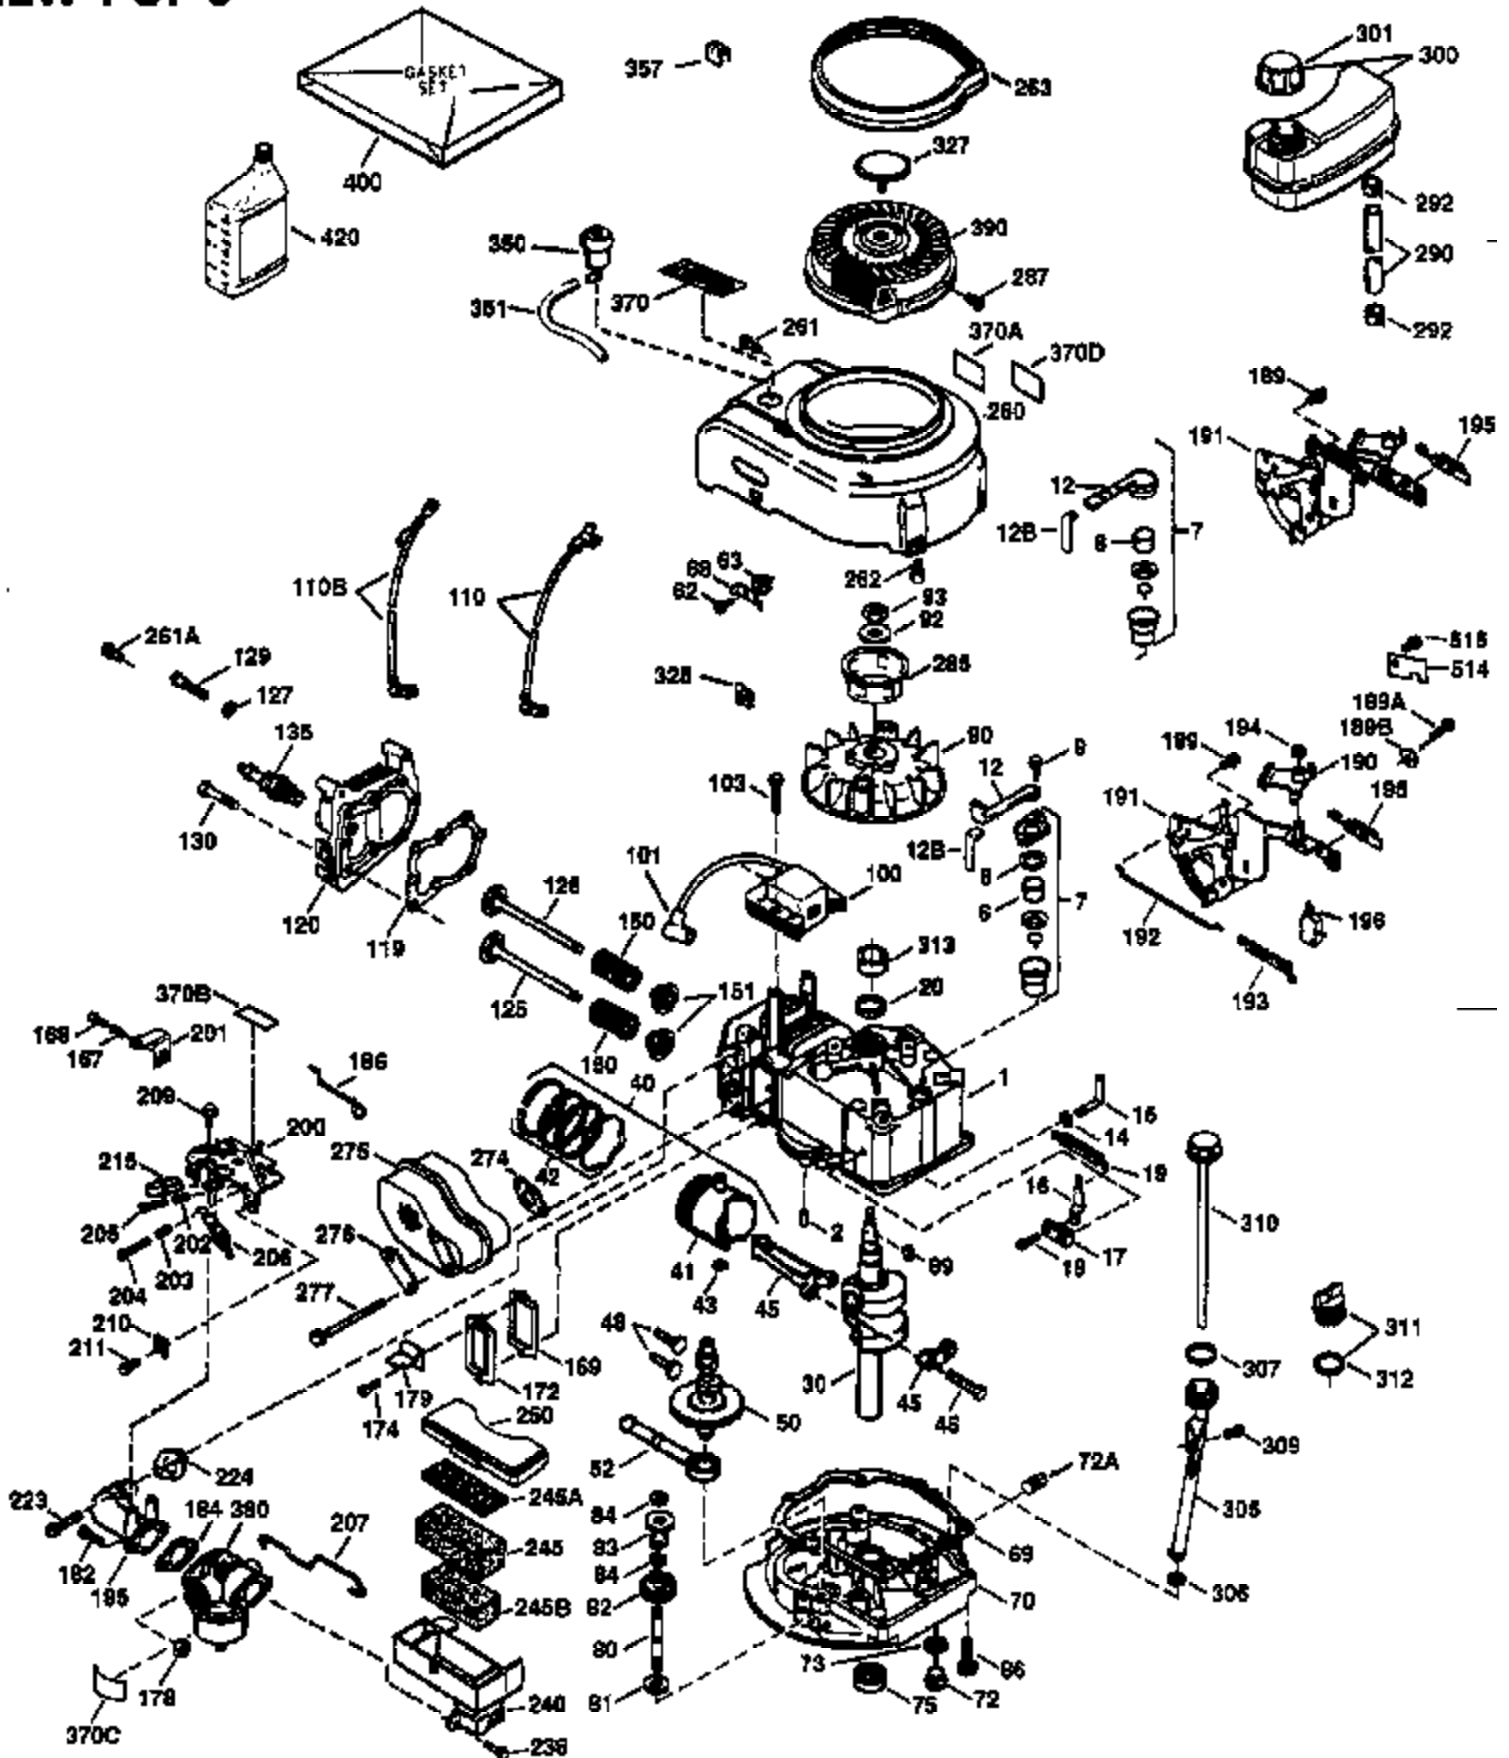

ILLUSTRATION SHOWS TYPICAL PARTS ONLY. ORDER BY PART NUMBER. PARTS NOT LISTED ARE SUPPLIED BY OEM.

VIEW 1 OF 3