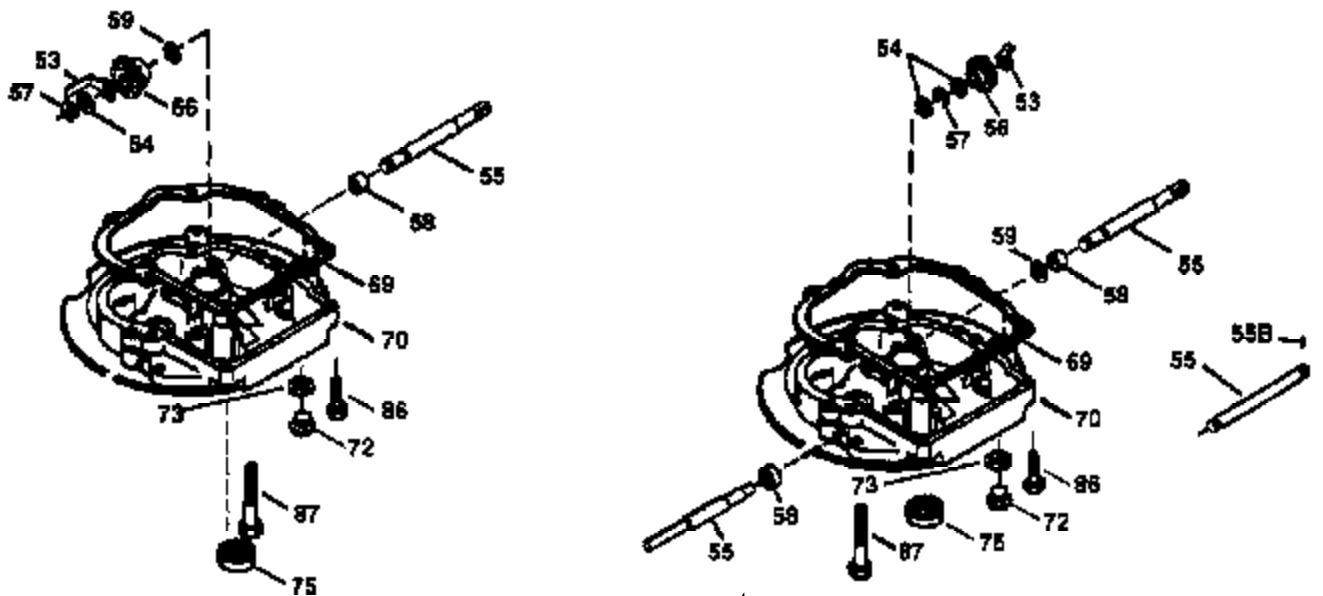

ILLUSTRATION SHOWS TYPICAL PARTS ONLY. ORDER BY PART NUMBER. PARTS NOT LISTED ARE SUPPLIED BY OEM.

VIEW 2 OF 3

Engine Parts List #2

Ref #	Part Number	Qty	Description
19	36281	1	Extension Spring
69	35261	1	* Mounting Flange Gasket
70	36249A	1	Mounting Flange (Incl. 72 thru 83)
72	30572	1	Oil Drain Plug
73	28833	1	Drain Plug Gasket
75	27897	1	Oil Seal
86	650488	6	Screw, 1/4-20 x 1-1/4"
182	6201	2	Screw, 1/4-28 x 7/8"
185	36544	1	Intake Pipe (Incl. 224)
186	34337	1	Governor Link
223	650451	2	Screw, 1/4-20 x 1"
238	650932	2	Screw, 10-32 x 49/64"
239	34338	1	* Air Cleaner Gasket
245	35066	1	Air Cleaner Filter
250	35986	1	Air Cleaner Cover
263	36280	1	Trim Ring
287	650926	2	Screw, 8-32 x 21/64"
298	28763	2	Screw, 10-32 x 35/64"
300	36279	1	Fuel Tank (Incl. 292 & 301)
301	35355	1	Fuel Cap
390	590732	1	Rewind Starter (NOTE: This engine could have been built with 590688 starter. Refer to the design of the air intake louvers for part identification. Individual starter parts do not interchange.)