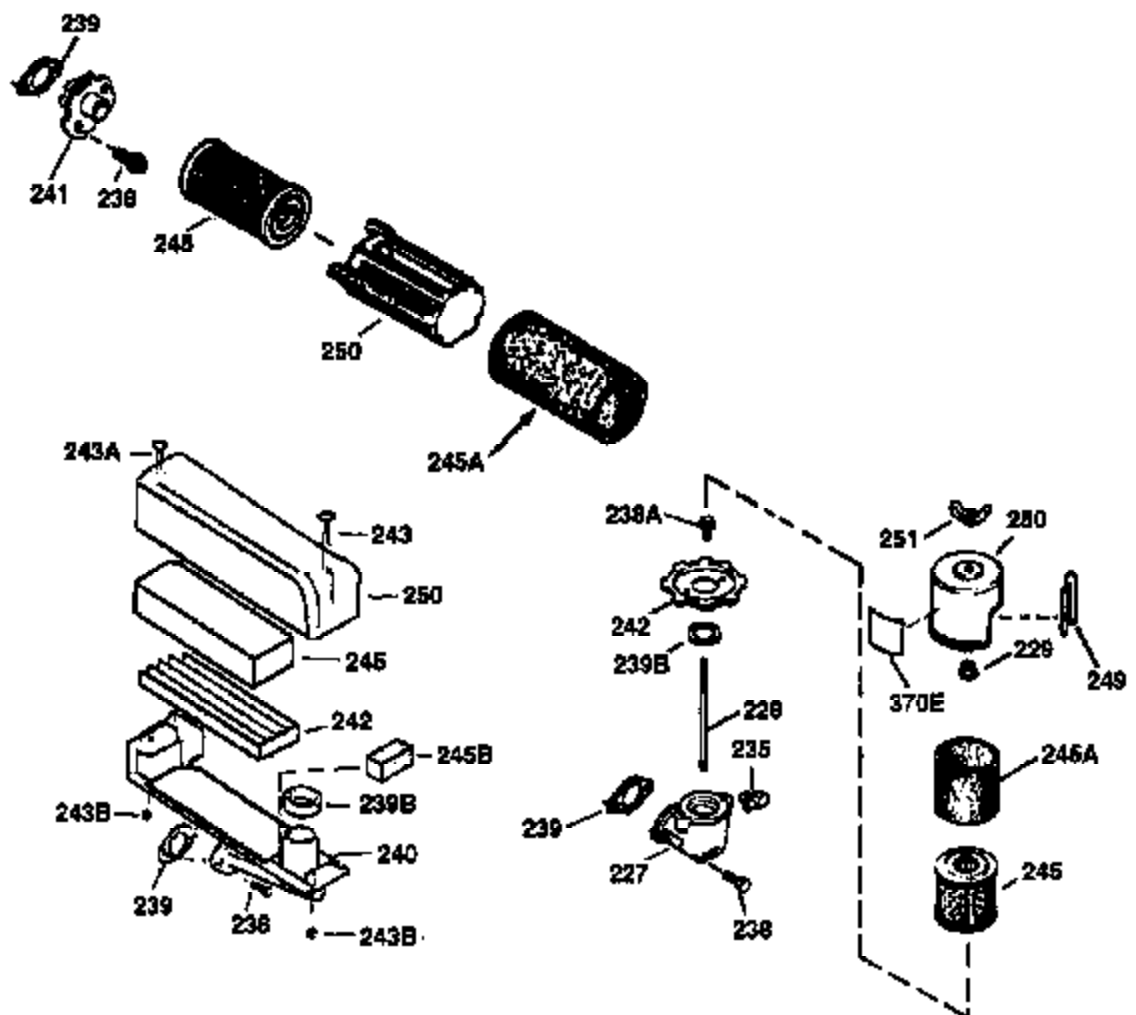

ILLUSTRATION SHOWS TYPICAL PARTS ONLY. ORDER BY PART NUMBER. PARTS NOT LISTED ARE SUPPLIED BY OEM.

VIEW 3 OF 3

Ref #	Part Number	Qty	Description
90	611112	1	Flywheel
238	650932	2	Screw, 10-32 x 49/64"
239	34338	1	* Air Cleaner Gasket
241	35797	1	Air Cleaner Collar
245	35066	1	Air Cleaner Filter
250	35986	1	Air Cleaner Cover
275	36553	1	Muffler
276	35994	1	Locking Plate
277	650957	2	Screw, 1/4-20 x 2-31/32"
278	8345	1	Washer
279	650956	3	Screw, Torx T-25, 12-24 x 49/64"
280	36554	1	Heat Shield
324	33177	1	Terminal