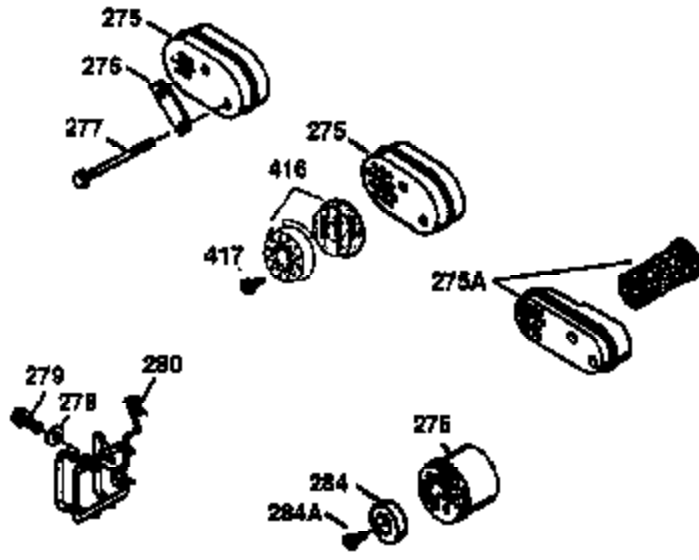

Ref #	Part Number	Qty	Description
400	36586	1	* Gasket Set (Incl. items marked PK i n notes). Incl. Part #s 26756 (1), 27234A (1), 33735 (1), 34265 (1), 34338 (1), 34690A (1), 35261 (1), 36477 (1)
420	730225	1	SAE 30 4-Cycle Engine Oil (Quart)

ILLUSTRATION SHOWS TYPICAL PARTS ONLY. ORDER BY PART NUMBER. PARTS NOT LISTED ARE SUPPLIED BY OEM.

VIEW 2 OF 3

Engine Parts List #2

Ref #	Part Number	Qty	Description
19	36281	1	Extension Spring
69	35261	1	* Mounting Flange Gasket
70	36249A	1	Mounting Flange (Incl. 72 thru 83)
72	30572	1	Oil Drain Plug
73	28833	1	Drain Plug Gasket
75	27897	1	Oil Seal
86	650488	6	Screw, 1/4-20 x 1-1/4"
182	6201	2	Screw, 1/4-28 x 7/8"
185	36544	1	Intake Pipe (Incl. 224)
186	34337	1	Governor Link
223	650451	2	Screw, 1/4-20 x 1"
238	650932	2	Screw, 10-32 x 49/64"
239	34338	1	* Air Cleaner Gasket
245	35066	1	Air Cleaner Filter
250	35986	1	Air Cleaner Cover
263	36280	1	Trim Ring
287	650926	2	Screw, 8-32 x 21/64"
298	28763	2	Screw, 10-32 x 35/64"
300	36279	1	Fuel Tank (Incl. 292 & 301)
301	35355	1	Fuel Cap
390	590732	1	Rewind Starter (NOTE: This engine could have been built with 590688 starter. Refer to the design of the air intake louvers for part identification. Individual starter parts do not interchange.)

ILLUSTRATION SHOWS TYPICAL PARTS ONLY. ORDER BY PART NUMBER. PARTS NOT LISTED ARE SUPPLIED BY OEM.

VIEW 3 OF 3

Ref #	Part Number	Qty	Description
90	611112	1	Flywheel
238	650932	2	Screw, 10-32 x 49/64"
239	34338	1	* Air Cleaner Gasket
241	35797	1	Air Cleaner Collar
245	35066	1	Air Cleaner Filter
250	35986	1	Air Cleaner Cover
275	36553	1	Muffler
276	35994	1	Locking Plate
277	650957	2	Screw, 1/4-20 x 2-31/32"
278	8345	1	Washer
279	650956	3	Screw, Torx T-25, 12-24 x 49/64"
280	36554	1	Heat Shield
324	33177	1	Terminal