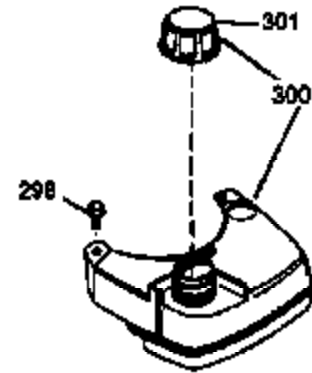

ILLUSTRATION SHOWS TYPICAL PARTS ONLY. ORDER BY PART NUMBER. PARTS NOT LISTED ARE SUPPLIED BY OEM.

VIEW 2 OF 3

Engine Parts List #2

Ref #	Part Number	Qty	Description
19	36281	1	Extension Spring
69	35261	1	* Mounting Flange Gasket
70	36249A	1	Mounting Flange (Incl. 72 thru 83)
72	30572	1	Oil Drain Plug
73	28833	1	Drain Plug Gasket
75	27897	1	Oil Seal
86	650488	6	Screw, 1/4-20 x 1-1/4"
182	6201	2	Screw, 1/4-28 x 7/8"
185	36544	1	Intake Pipe (Incl. 224)
186	34337	1	Governor Link
223	650451	2	Screw, 1/4-20 x 1"
238	650932	2	Screw, 10-32 x 49/64"
239	34338	1	* Air Cleaner Gasket
245	35066	1	Air Cleaner Filter
250	35986	1	Air Cleaner Cover
263	36280	1	Trim Ring
287	650926	2	Screw, 8-32 x 21/64"
298	28763	2	Screw, 10-32 x 35/64"
300	36279	1	Fuel Tank (Incl. 292 & 301)
301	35355	1	Fuel Cap
390	590732	1	Rewind Starter (NOTE: This engine could have been built with 590688 starter. Refer to the design of the air intake louvers for part identification. Individual starter parts do not interchange.)