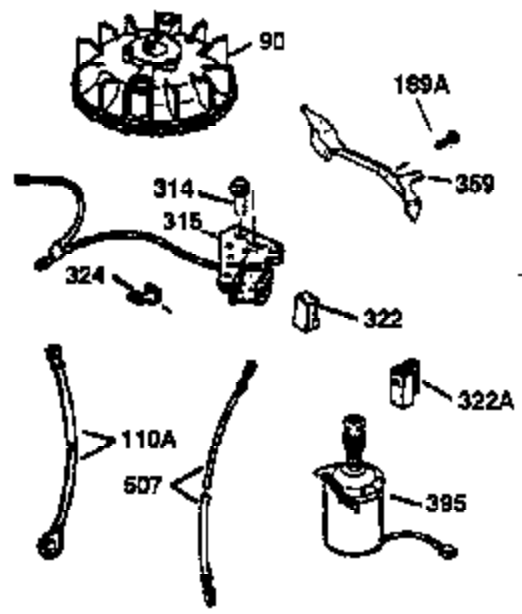

ILLUSTRATION SHOWS TYPICAL PARTS ONLY. ORDER BY PART NUMBER. PARTS NOT LISTED ARE SUPPLIED BY OEM.

VIEW 3 OF 3

Ref #	Part Number	Qty	Description
90	611112	1	Flywheel
238	650932	2	Screw, 10-32 x 49/64"
239	34338	1	* Air Cleaner Gasket
241	35797	1	Air Cleaner Collar
245	35066	1	Air Cleaner Filter
250	35986	1	Air Cleaner Cover
275	36553	1	Muffler
276	35994	1	Locking Plate
277	650957	2	Screw, 1/4-20 x 2-31/32"
278	8345	1	Washer
279	650956	3	Screw, Torx T-25, 12-24 x 49/64"
280	36554	1	Heat Shield
324	33177	1	Terminal