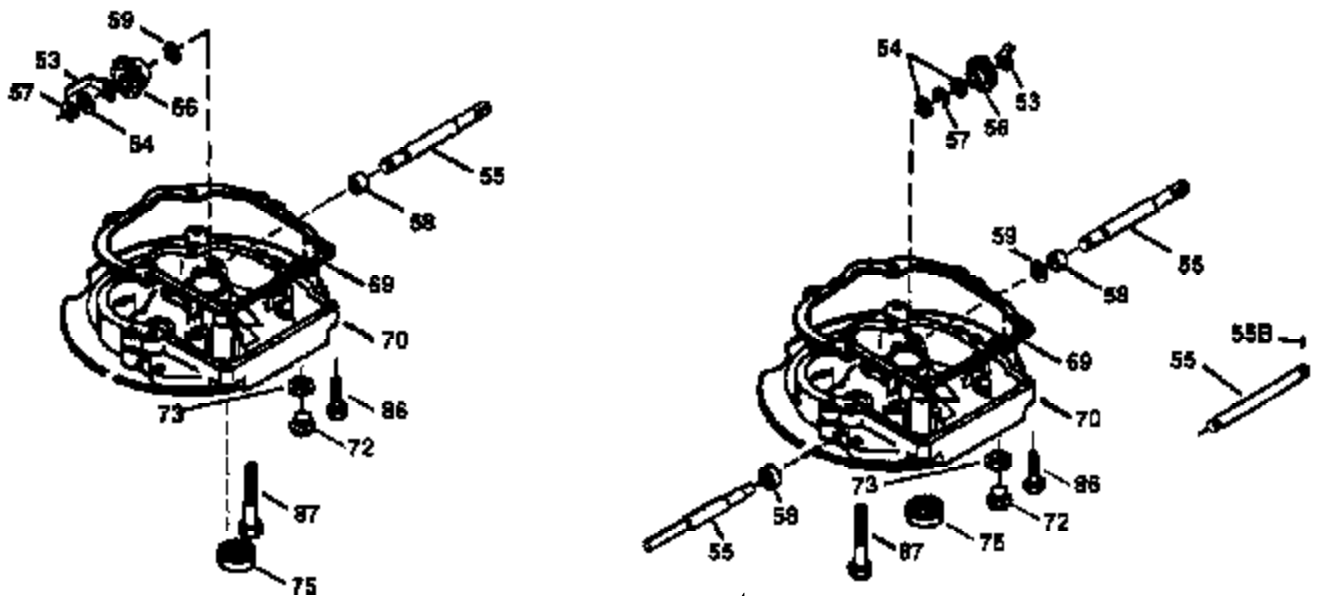

ILLUSTRATION SHOWS TYPICAL PARTS ONLY. ORDER BY PART NUMBER. PARTS NOT LISTED ARE SUPPLIED BY OEM.

VIEW 2 OF 3

Ref #	Part Number	Qty	Description
12A	36558	1	Breather Cover & Tube
19	36281	1	Extension Spring
53	31745	1	Tang Washer
54	31747	1	Washer
55	35218A	1	P.T.O. Shaft
56	33401	1	R.H. Worm Gear
57	33537	1	Retainer Ring
58	31744	1	Oil Seal
69	35261	1	Mounting Flange Gasket
70	33535C	1	Mounting Flange (Incl.58,72 thru 83)
72	36083	1	Oil Drain Plug
75	26208	1	Oil Seal
86	650488	5	Screw, 1/4-20 x 1-1/4"
87	650492	1	Screw, 1/4-20 x 2-1/4"
182	6201	2	Screw, 1/4-28 x 7/8"
185	31384A	1	Intake Pipe (Incl. 224)
186	34337	1	Governor Link
223	650451	2	Screw, 1/4-20 x 1"
238	650937	2	Screw, 10-32 x 43/64"
239	35848	1	* Air Cleaner Gasket
243	650966	1	Screw, M-5 x 0.8-6g x 2-7/16"
245	36278	1	Air Cleaner Filter
250	36274	1	Air Cleaner Cover
263	36280	1	Trim Ring
277A	650795	2	Screw, 1/4-20 x 2-1/4" (Optional)
287	650926	2	Screw, 8-32 x 21/64"
298	28763	2	Screw, 10-32 x 35/64"
300	36279	1	Fuel Tank (Incl. 292 & 301)
301	35355	1	Fuel Cap
390	590694	1	Rewind Starter (NOTE: This engine could have been built with 590686 starter. Refer to the design of the air intake louvers for part identification. Individual starter parts do not interchange.)