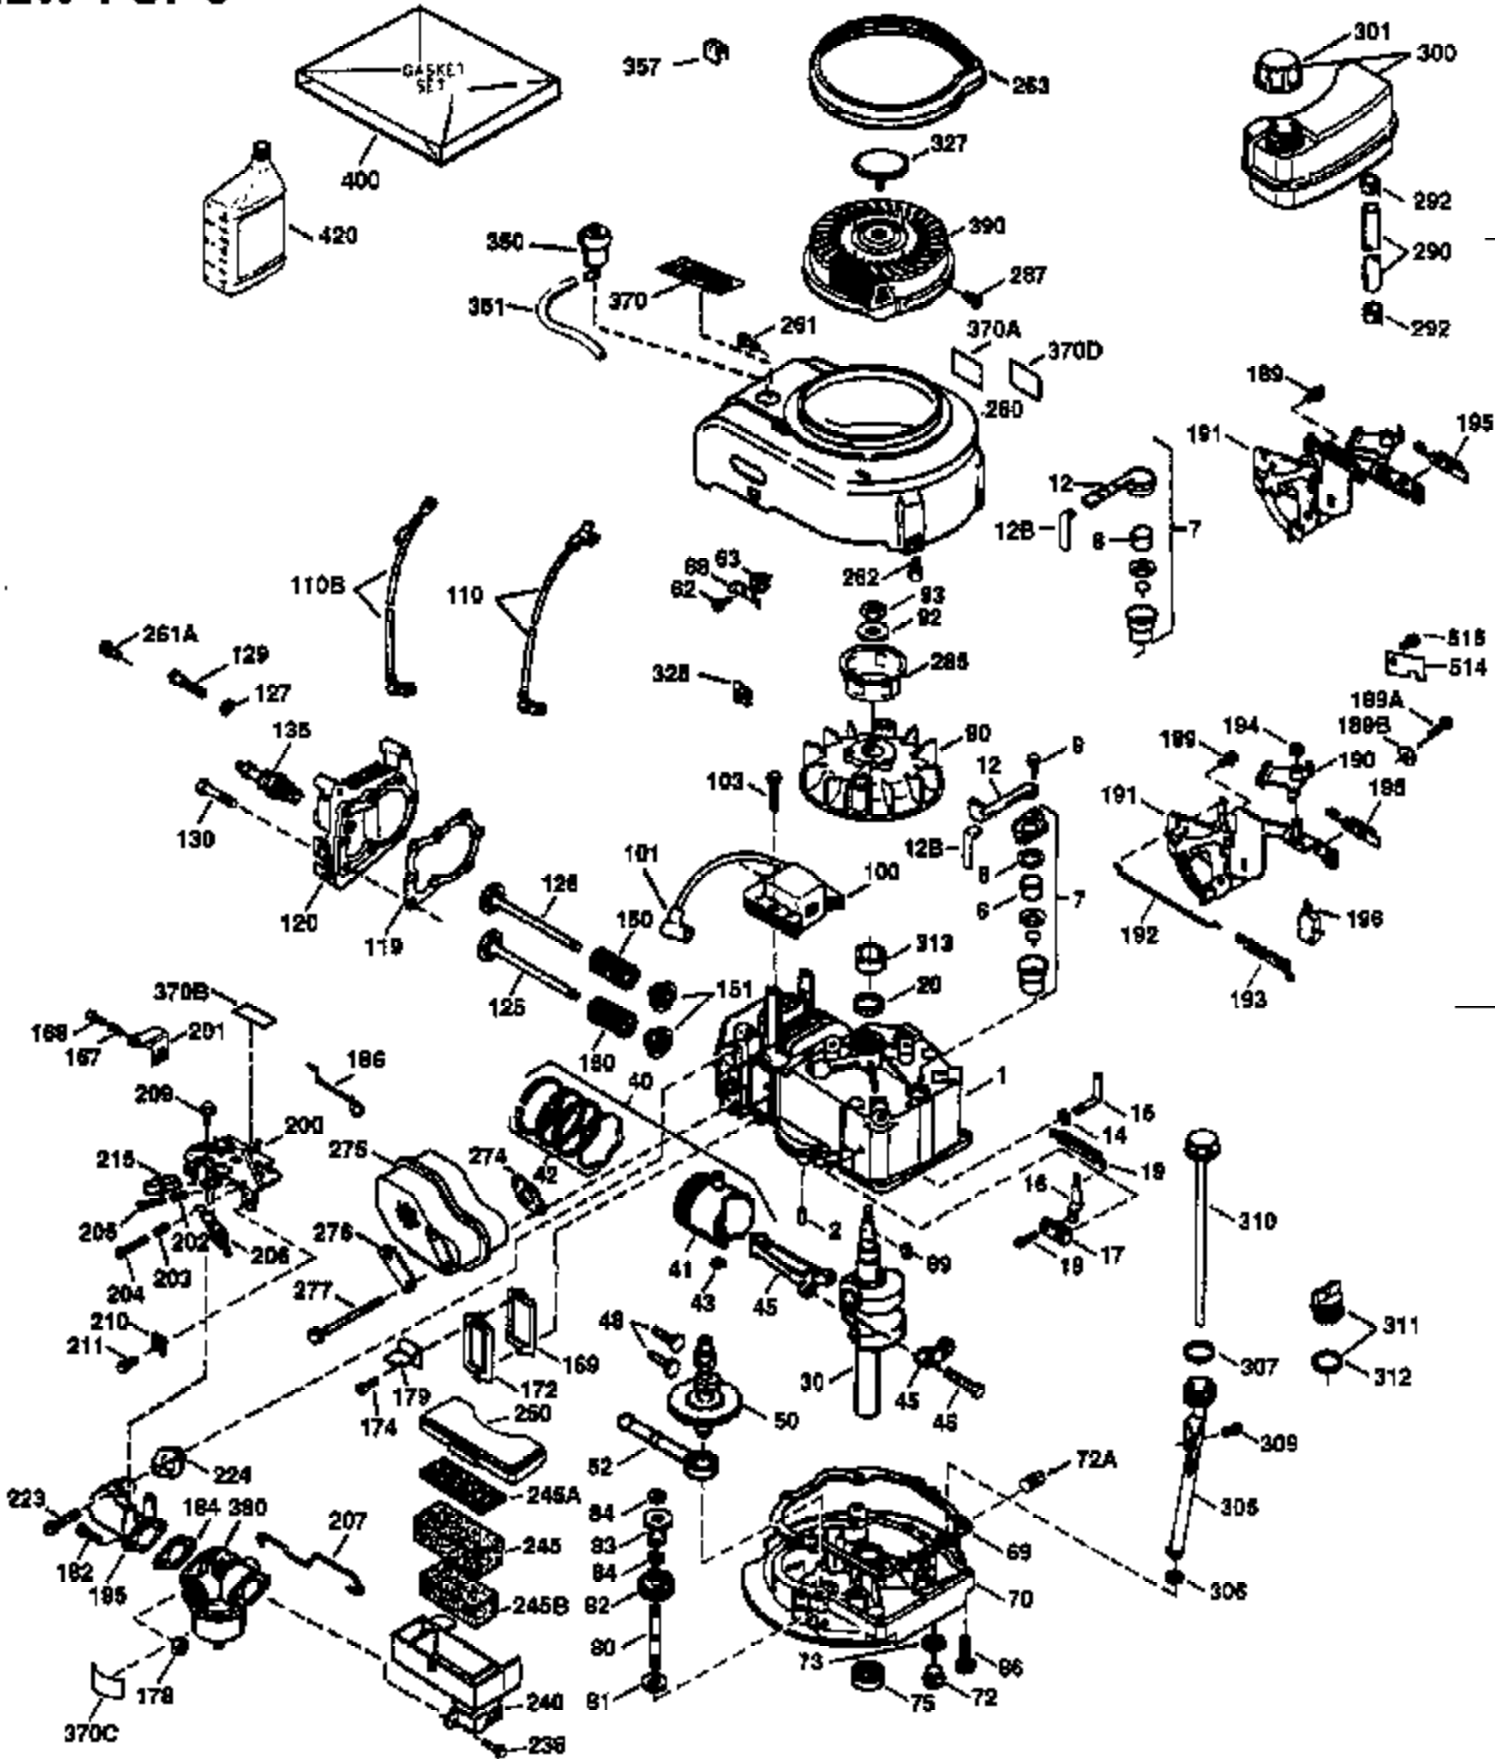

ILLUSTRATION SHOWS TYPICAL PARTS ONLY. ORDER BY PART NUMBER. PARTS NOT LISTED ARE SUPPLIED BY OEM.

VIEW 1 OF 3

Engine Parts List #1

Ref #	Part Number	Qty	Description
1	36478A	1	Cylinder (Incl. 2,7,20 & 125)
2	26727	2	Dowel Pin
6	33734	1	Breather Element
7	36557	1	Breather Body Ass'y.(Incl. 6 & 12A)
12A	36558	1	Breather Cover & Tube (Incl. 12B)
12B	36608	1	Breather Tube Elbow
14	28277	1	Washer
15	30589	1	Governor Rod (Incl. 14)
16	31383A	1	Governor Lever
17	31335	1	Governor Lever Clamp
18	650548	1	Screw, 8-32 x 5/16"
19	35998	1	Extension Spring
20	32600	1	Oil Seal
30	36215A	1	Crankshaft
40	36073	1	Piston, Pin & Ring Set (Std.)
40	36074	1	Piston, Pin & Ring Set (.010" OS)
40	36075	1	Piston, Pin & Ring Set (.020" OS)
41	36070	1	Piston & Pin Ass'y. (Std.) (Incl. 43)
41	36071	1	Piston & Pin Ass'y. (.010" OS) (Incl. 43)
41	36072	1	Piston & Pin Ass'y. (.020" OS) (Incl. 43)
42	36076	1	Ring Set (Std.)
42	36077	1	Ring Set (.010" OS)
42	36078	1	Ring Set (.020" OS)
43	20381	2	Piston Pin Retaining Ring
45	30963B	1	Connecting Rod Ass'y. (Incl. 46)
46	32610A	2	Connecting Rod Bolt
48	27241	2	Valve Lifter
50	35992	1	Camshaft (MCR)
52	29914	1	Oil Pump Ass'y.
69	35261	1	* Mounting Flange Gasket
70	34311D	1	Mounting Flange (Incl. 72 thru 83)
72	36083	1	Oil Drain Plug
75	27897	1	Oil Seal
80	30574A	1	Governor Shaft
81	30590A	1	Washer
82	30591	1	Governor Gear Ass'y. (Incl. 81)
83	30588A	1	Governor Spool
86	650488	6	Screw, 1/4-20 x 1-1/4"
89	611004	1	Flywheel Key
90	611112	1	Flywheel
92	650815	1	Belleville Washer
93	650816	1	Flywheel Nut
100	34443A	1	Solid State Ignition
101	610118	1	Spark Plug Cover
103	651007	2	Screw, Torx T-15, 10-24 x 15/16"
110	34961	1	Ground Wire
119	36477	1	* Cylinder Head Gasket
120	36476	1	Cylinder Head
125	36471	1	Exhaust Valve (Std.) (Incl. 151)
125	36472	1	Exhaust Valve (1/32" OS) (Incl. 151)
126	29314B	1	Intake Valve (Std.) (Incl. 151)
126	29315C	1	Intake Valve (1/32" OS) (Incl. 151)
130	6021A	8	Screw, 5/16-18 x 1-1/2"
135	35395	1	Resistor Spark Plug (RJ19LM)
150	35991	2	Valve Spring
151	31673	2	Valve Spring Cap
169	27234A	1	* Valve Cover Gasket
172	32755	1	Valve Cover