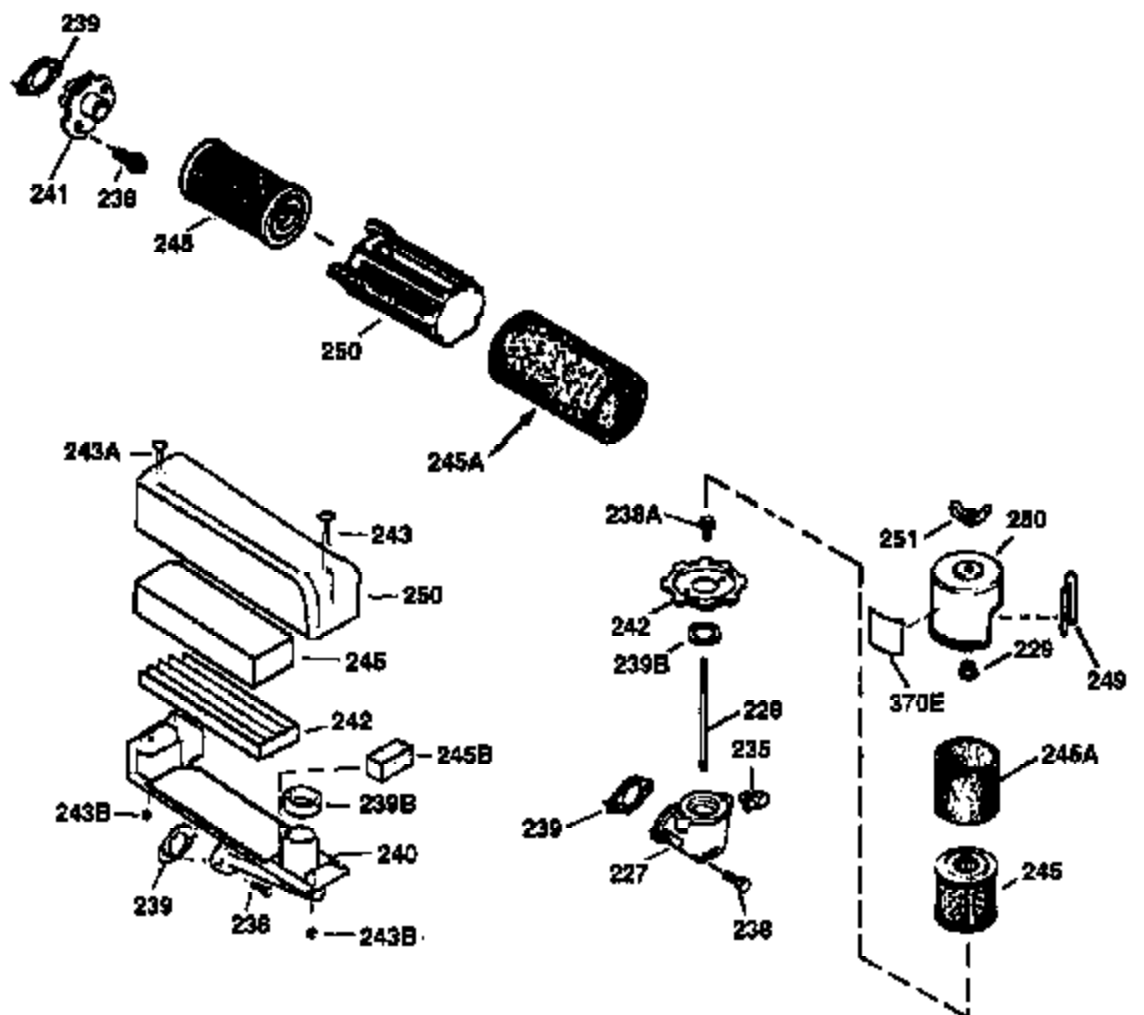

ILLUSTRATION SHOWS TYPICAL PARTS ONLY. ORDER BY PART NUMBER. PARTS NOT LISTED ARE SUPPLIED BY OEM.

VIEW 3 OF 3

Ref #	Part Number	Qty	Description
12A	36558	1	Breather Cover & Tube (Incl. 12B)
90	611112	1	Flywheel
238	650709	2	Screw, 10-32 x 7/16"
239	35815	1	Air Cleaner Gasket
243	650899	2	Screw, 10-32 x 2-3/32"
245	35500	1	Air Cleaner Filter
250	35503	1	Air Cleaner Cover
275	36473	1	Muffler (Incl. 277)
277	650988	2	Screw, 1/4-20 x 2-5/16"
370K	36695	1	Starter Decal
416	36085	1	Spark Arrestor Kit (Incl. 417)(Optional)
417	650760	1	Screw, 8-32 x 3/8" (Optional)