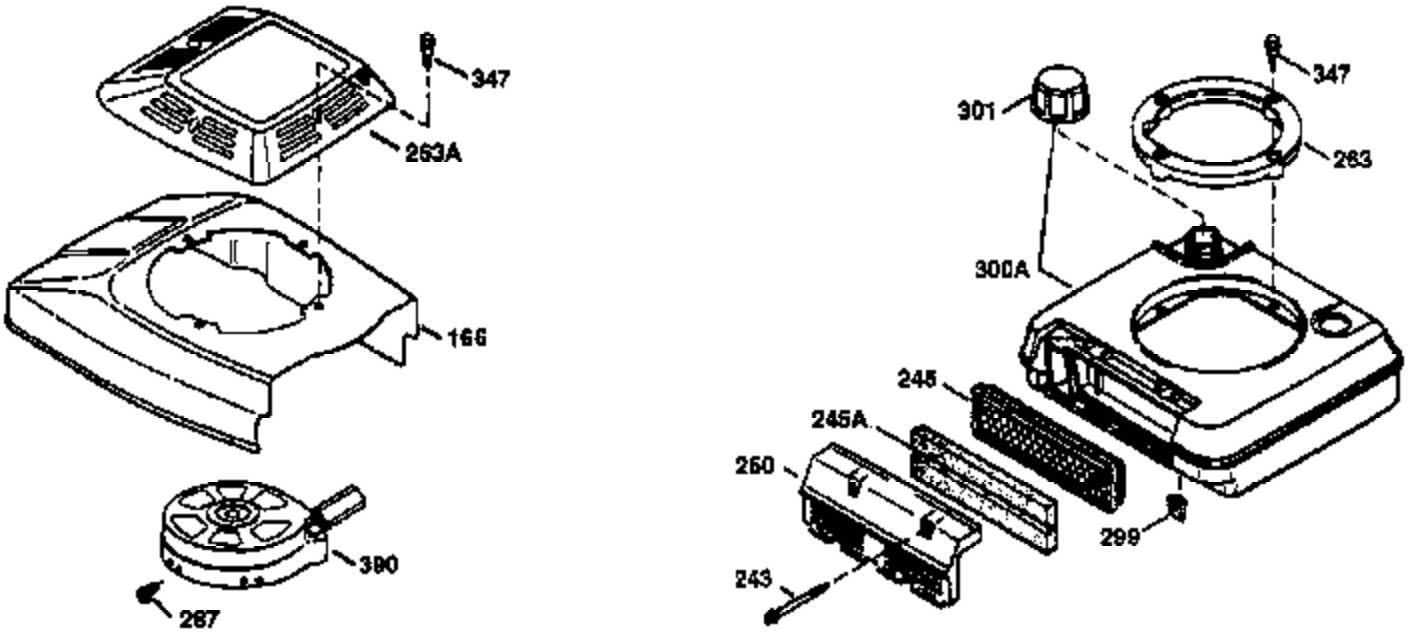

ILLUSTRATION SHOWS TYPICAL PARTS ONLY. ORDER BY PART NUMBER. PARTS NOT LISTED ARE SUPPLIED BY OEM.

VIEW 2 OF 3

Ref #	Part Number	Qty	Description
12A	36558	1	Breather Cover & Tube (Incl. 12B)
19	35998	1	Extension Spring
69	35261	1	* Mounting Flange Gasket
70	34311D	1	Mounting Flange (Incl. 72 thru 83)
72	36083	1	Oil Drain Plug
75	27897	1	Oil Seal
86	650488	6	Screw, 1/4-20 x 1-1/4"
182	6201	2	Screw, 1/4-28 x 7/8"
185	31384A	1	Intake Pipe (Incl. 224)
186	36255	1	Governor Link
223	650451	2	Screw, 1/4-20 x 1"
237	32971	1	Air Cleaner Adaptor
238	650709	2	Screw, 10-32 x 7/16"
239	35815	1	Air Cleaner Gasket
243	650899	2	Screw, 10-32 x 2-3/32"
245	35500	1	Air Cleaner Filter
247	35505	2	Air Cleaner Tube Clamp
248	35504	1	Air Cleaner Tube
250	35503	1	Air Cleaner Cover
263	36484	1	Trim Ring
287	650926	2	Screw, 8-32 x 21/64"
299	650900	2	"U" Type Nut, 10-32
300	35501A	1	Shroud & Tank Ass'y. (Incl. 301)
301	36246	1	Fuel Cap
347	650898	4	Screw, 10-32 x 27/32"
370K	36695	1	Starter Decal
390	590694	1	Rewind Starter (NOTE: This engine could have been built with 590737 starter. Refer to the design of the rope pulley strength ribs for part identification. Individual starter parts do not interchange. Refer to service bulletin 116).