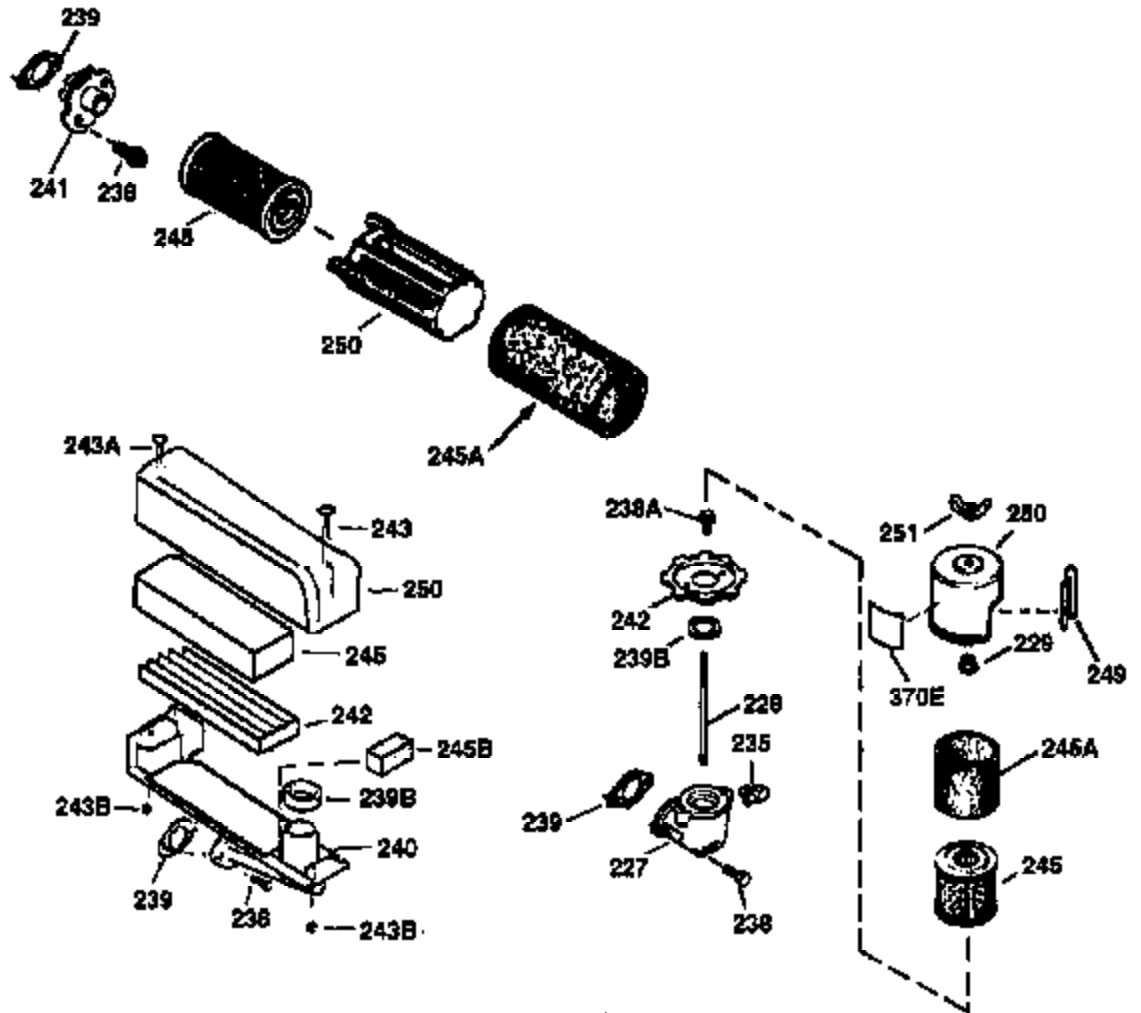

ILLUSTRATION SHOWS TYPICAL PARTS ONLY. ORDER BY PART NUMBER. PARTS NOT LISTED ARE SUPPLIED BY OEM.

VIEW 3 OF 3

Ref #	Part Number	Qty	Description
90	611112	1	Flywheel
238	650709	2	Screw, 10-32 x 7/16"
239	35815	1	Air Cleaner Gasket
243	650899	2	Screw, 10-32 x 2-3/32"
245	35500	1	Air Cleaner Filter
245A	35705	1	Air Cleaner Filter
250	35503	1	Air Cleaner Cover
275	35993	1	Muffler
276	35994	1	Locking Plate
277	650957	2	Screw, 1/4-20 x 2-31/32"