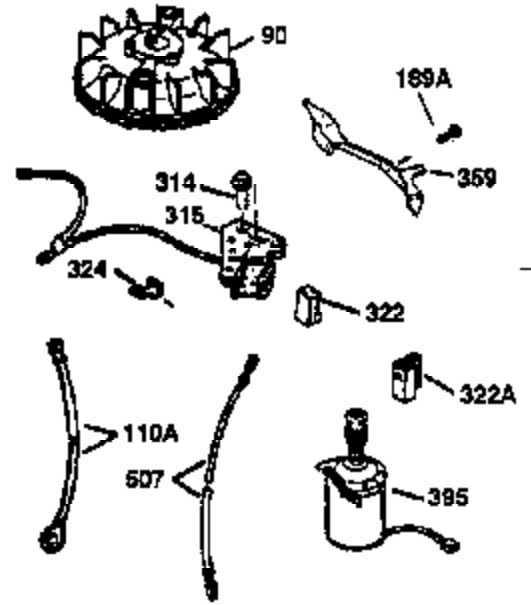

ILLUSTRATION SHOWS TYPICAL PARTS ONLY. ORDER BY PART NUMBER. PARTS NOT LISTED ARE SUPPLIED BY OEM.

VIEW 3 OF 3

Ref #	Part Number	Qty	Description
90	611112	1	Flywheel
238	650709	2	Screw, 10-32 x 7/16"
239	35815	1	Air Cleaner Gasket
243	650899	2	Screw, 10-32 x 2-3/32"
245	35500	1	Air Cleaner Filter
245A	35705	1	Air Cleaner Filter
250	35503	1	Air Cleaner Cover
275	35993	1	Muffler
276	35994	1	Locking Plate
277	650957	2	Screw, 1/4-20 x 2-31/32"