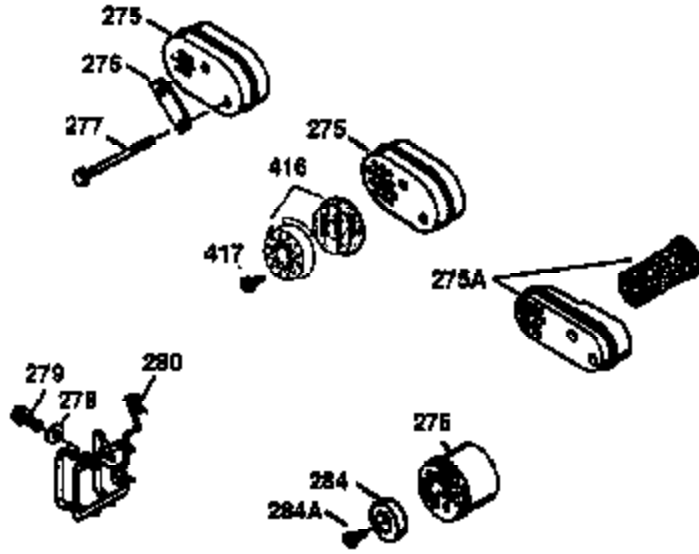

ILLUSTRATION SHOWS TYPICAL PARTS ONLY. ORDER BY PART NUMBER. PARTS NOT LISTED ARE SUPPLIED BY OEM.

VIEW 3 OF 3

Ref #	Part Number	Qty	Description
90	611112	1	Flywheel
238	650709	2	Screw, 10-32 x 7/16"
239	35815	1	Air Cleaner Gasket
243	650899	2	Screw, 10-32 x 2-3/32"
245	35500	1	Air Cleaner Filter
245A	35705	1	Air Cleaner Filter
250	35503	1	Air Cleaner Cover
275	35993	1	Muffler
276	35994	1	Locking Plate
277	650957	2	Screw, 1/4-20 x 2-31/32"