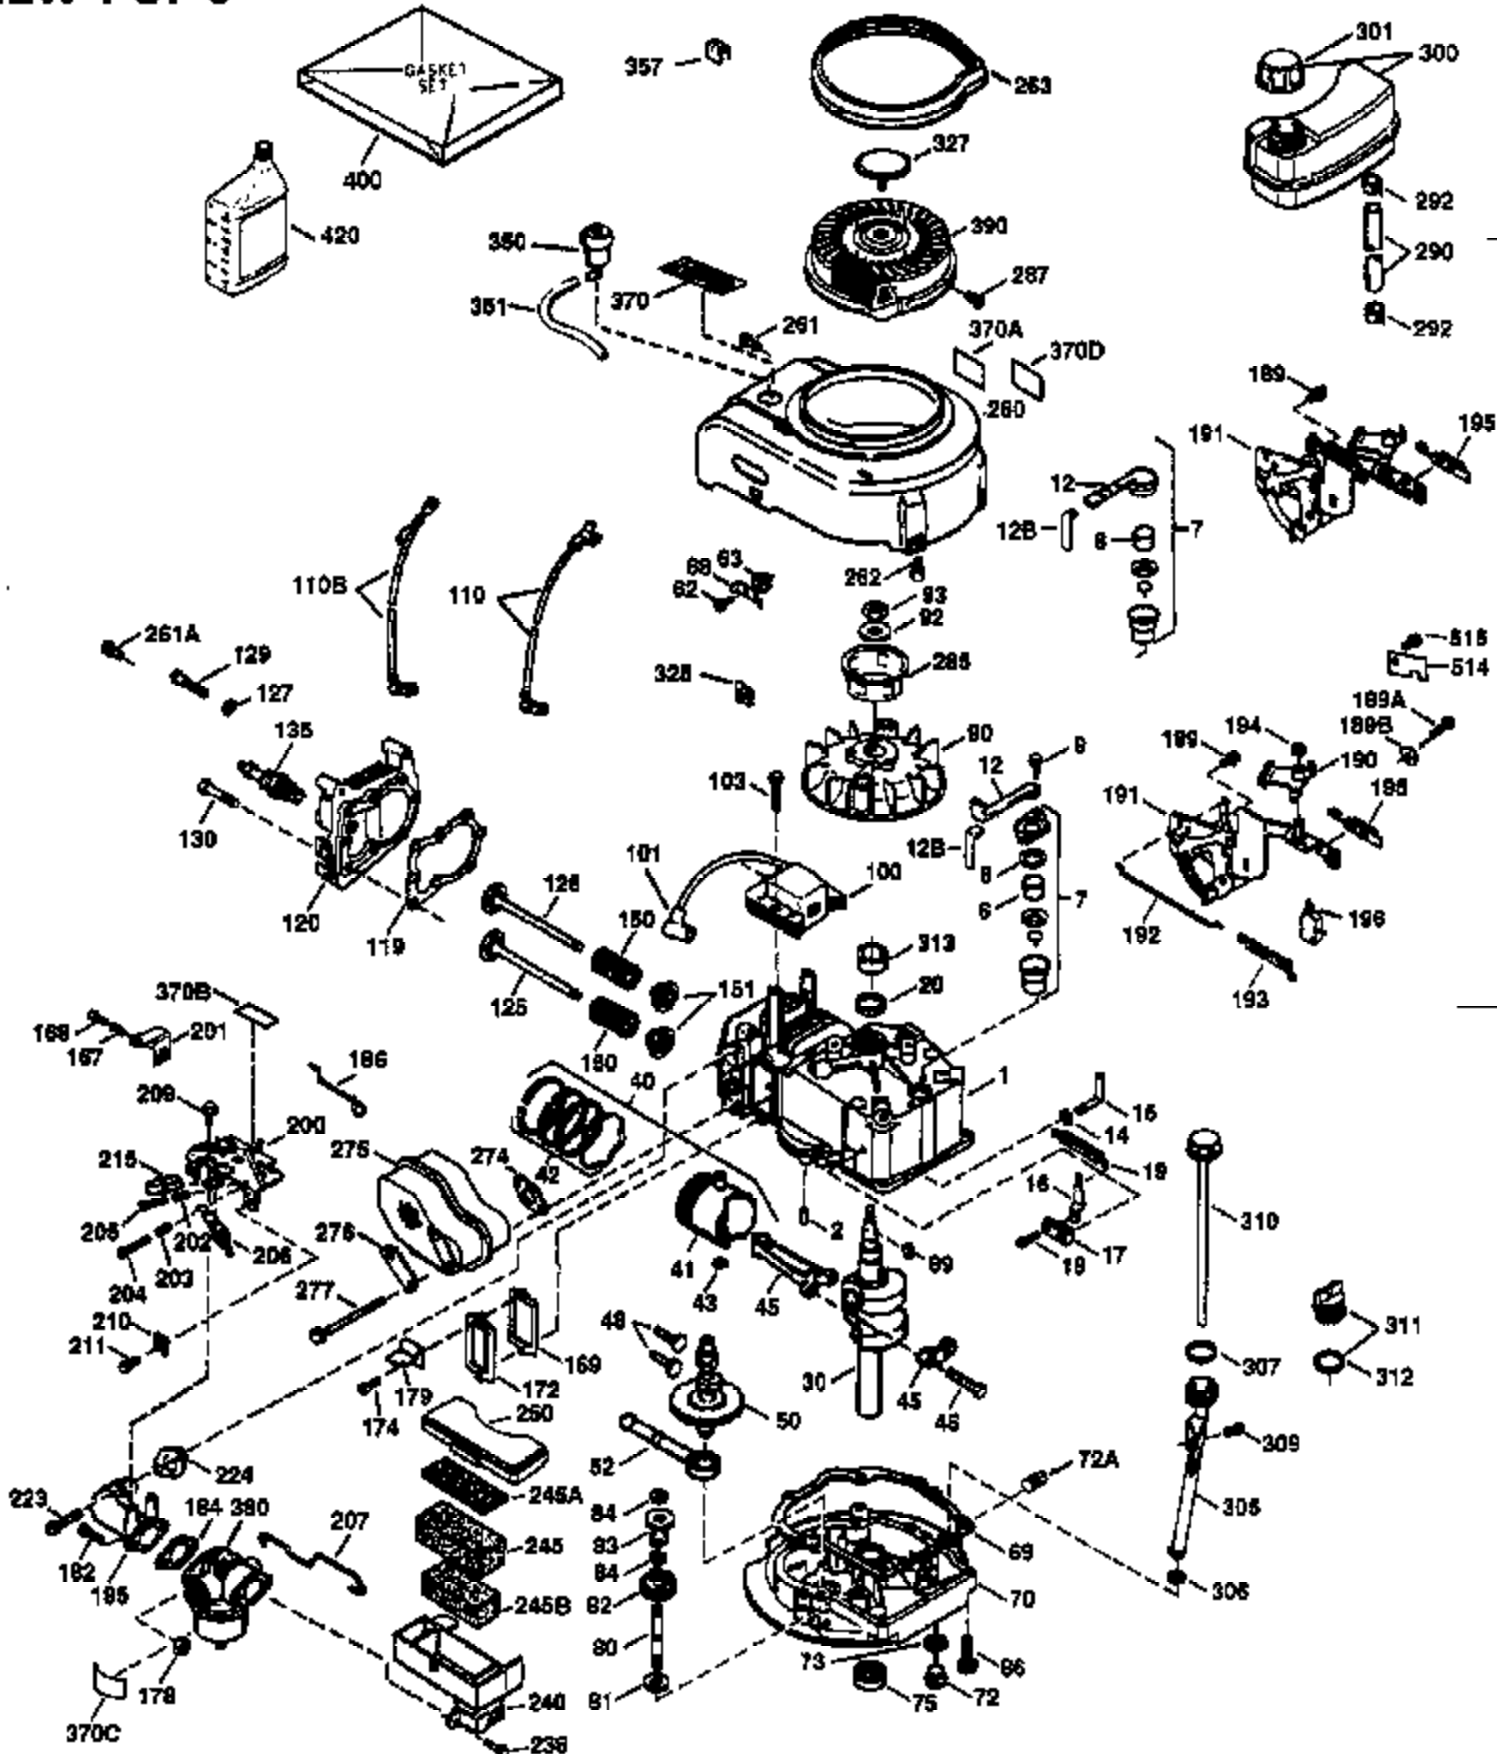

ILLUSTRATION SHOWS TYPICAL PARTS ONLY. ORDER BY PART NUMBER. PARTS NOT LISTED ARE SUPPLIED BY OEM.

VIEW 1 OF 3

Engine Parts List #1

Ref #	Part Number	Qty	Description
1	36478	1	Cylinder (Incl. 2 & 20)
2	26727	2	Dowel Pin
6	33734	1	Breather Element
7	34214A	1	Breather Ass'y. (Incl. 6, 8 & 9)
8	33735	1	* Breather Gasket
9	30200	2	Screw, 10-24 x 9/16"
12	35496	1	Breather Tube
14	28277	1	Washer
15	30589	1	Governor Rod (Incl. 14)
16	31383A	1	Governor Lever
17	31335	1	Governor Lever Clamp
18	650548	1	Screw, 8-32 x 5/16"
19	35998	1	Extension Spring
20	32600	1	Oil Seal
30	36215A	1	Crankshaft
40	36073	1	Piston, Pin & Ring Set (Std.)
40	36074	1	Piston, Pin & Ring Set (.010" OS)
40	36075	1	Piston, Pin & Ring Set (.020" OS)
41	36070	1	Piston & Pin Ass'y. (Std.) (Incl. 43)
41	36071	1	Piston & Pin Ass'y. (.010" OS) (Incl. 43)
41	36072	1	Piston & Pin Ass'y. (.020" OS) (Incl. 43)
42	36076	1	Ring Set (Std.)
42	36077	1	Ring Set (.010" OS)
42	36078	1	Ring Set (.020" OS)
43	20381	2	Piston Pin Retaining Ring
45	30963B	1	Connecting Rod Ass'y. (Incl. 46)
46	32610A	2	Connecting Rod Bolt
48	27241	2	Valve Lifter
50	35992	1	Camshaft (MCR)
52	29914	1	Oil Pump Ass'y.
69	35261	1	* Mounting Flange Gasket
70	34311D	1	Mounting Flange (Incl. 72 thru 83)
72	36083	1	Oil Drain Plug
75	27897	1	Oil Seal
80	30574A	1	Governor Shaft
81	30590A	1	Washer
82	30591	1	Governor Gear Ass'y. (Incl. 81)
83	30588A	1	Governor Spool
86	650488	6	Screw, 1/4-20 x 1-1/4"
89	611004	1	Flywheel Key
90	611112	1	Flywheel
92	650815	1	Belleville Washer
93	650816	1	Flywheel Nut
100	34443A	1	Solid State Ignition
101	610118	1	Spark Plug Cover
103	650814	2	Screw, Torx T-15, 10-24 x 1"
110	34961	1	Ground Wire
119	36477	1	* Cylinder Head Gasket
120	36476	1	Cylinder Head
125	36471	1	Exhaust Valve (Std.) (Incl. 151)
125	36472	1	Exhaust Valve (1/32" OS) (Incl. 151)
126	29314B	1	Intake Valve (Std.) (Incl. 151)
126	29315C	1	Intake Valve (1/32" OS) (Incl. 151)
130	6021A	8	Screw, 5/16-18 x 1-1/2"
135	35395	1	Resistor Spark Plug (RJ19LM)
150	35991	2	Valve Spring
151	31673	2	Valve Spring Cap
169	27234A	1	* Valve Cover Gasket