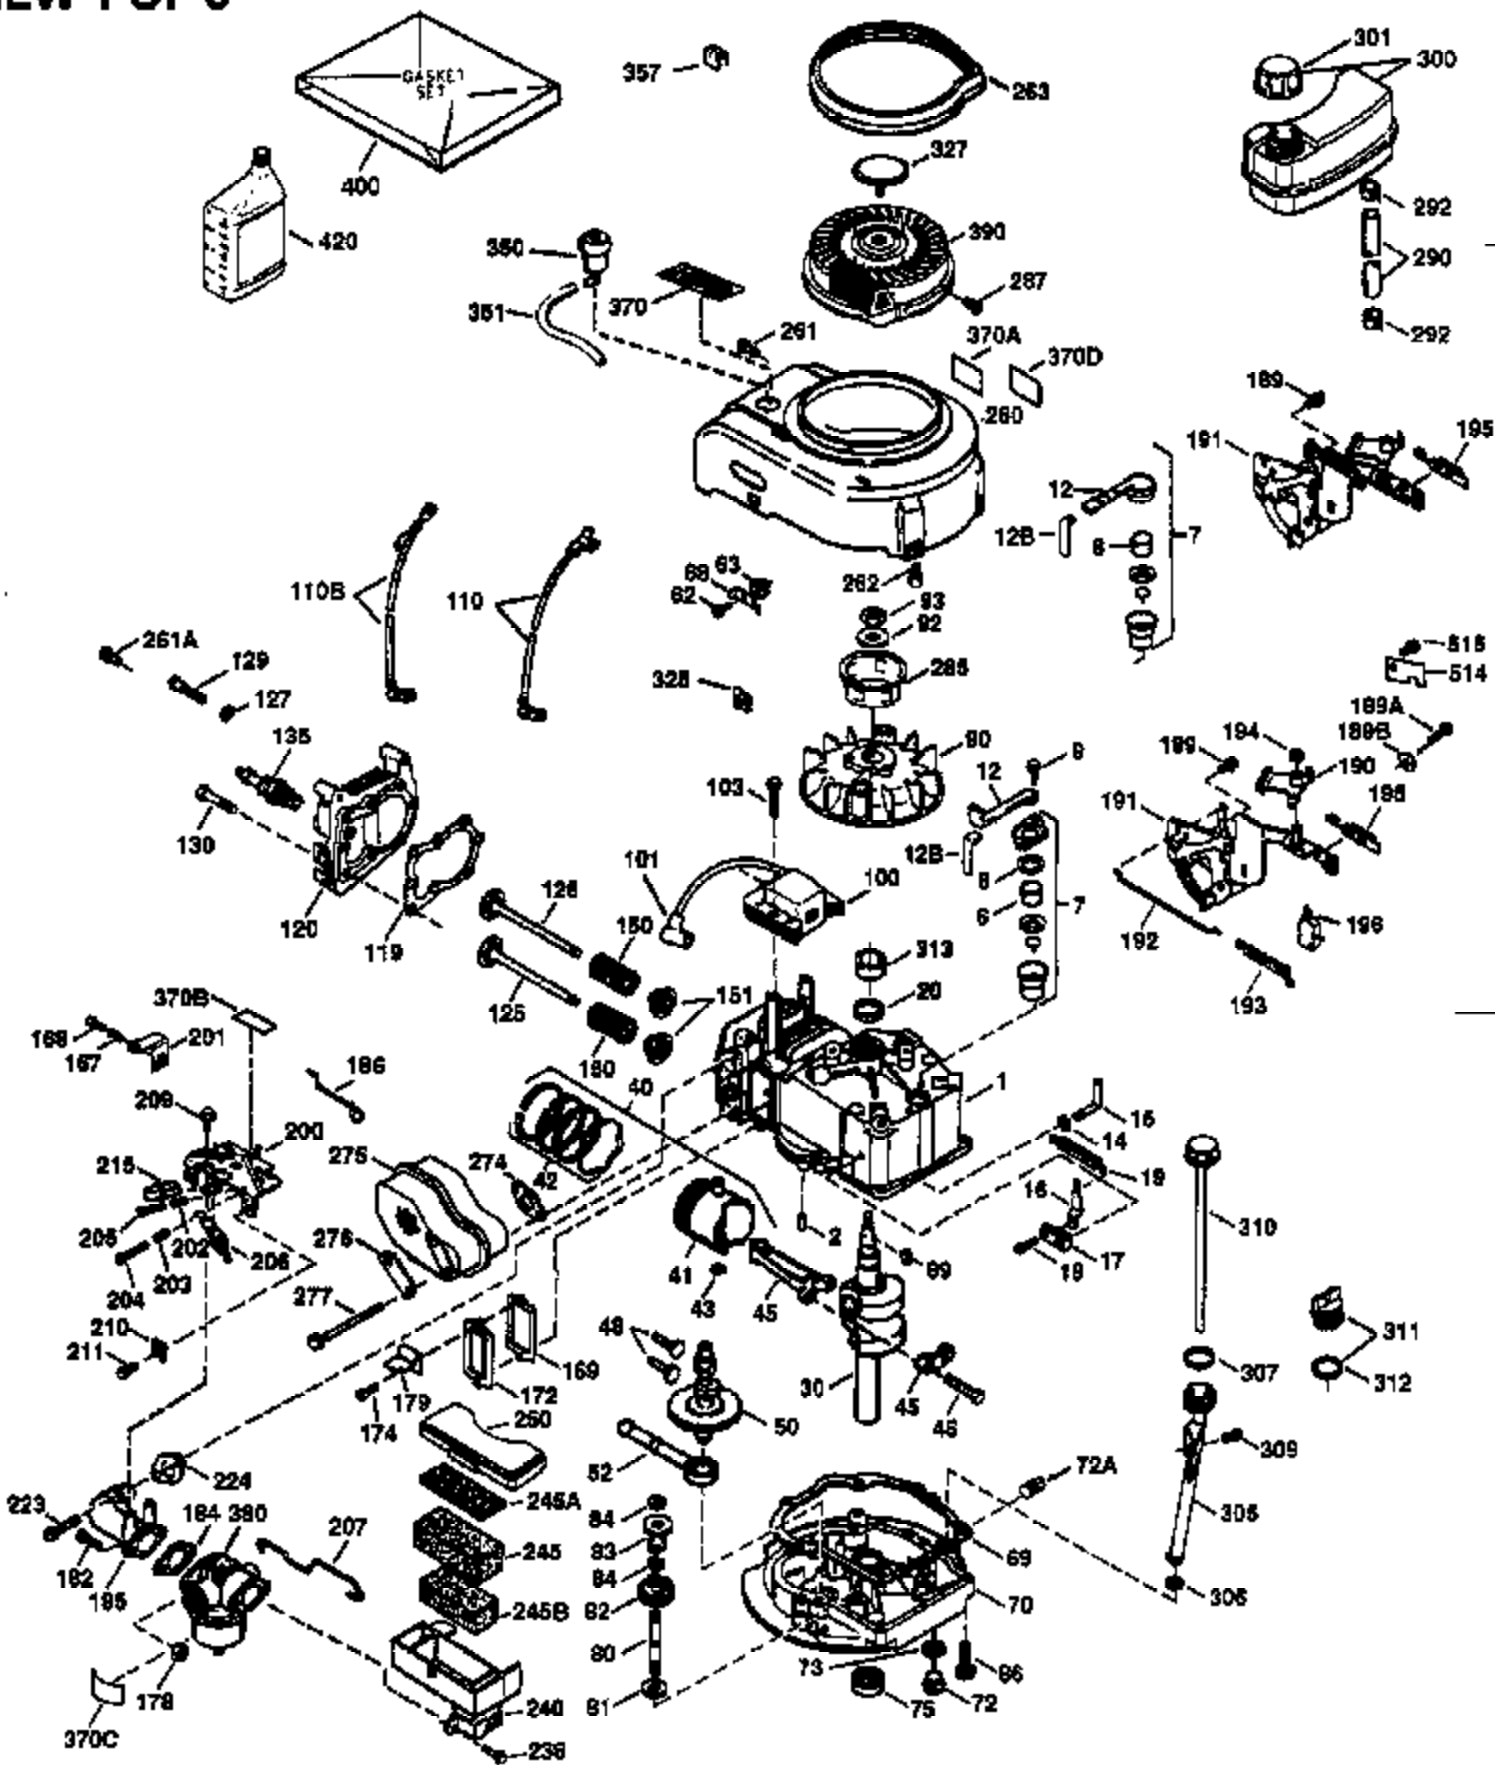

ILLUSTRATION SHOWS TYPICAL PARTS ONLY. ORDER BY PART NUMBER. PARTS NOT LISTED ARE SUPPLIED BY OEM.

VIEW 1 OF 3

Ref #	Part Number	Qty	Description
1	36265	1	Cylinder (Incl. 2 & 20)
2	26727	2	Dowel Pin
6	33734	1	Breather Element
7	34214A	1	Breather Ass'y. (Incl. 6, 8 & 9)
8	33735	1	* Breather Gasket
9	30200	2	Screw, 10-24 x 9/16"
12	35496	1	Breather Tube
14	28277	1	Washer
15	30589	1	Governor Rod (Incl. 14)
16	31383A	1	Governor Lever
17	31335	1	Governor Lever Clamp
18	650548	1	Screw, 8-32 x 5/16"
19	35998	1	Extension Spring
20	32600	1	Oil Seal
30	36215A	1	Crankshaft
40	36073	1	Piston, Pin & Ring Set (Std.)
40	36074	1	Piston, Pin & Ring Set (.010" OS)
40	36075	1	Piston, Pin & Ring Set (.020" OS)
41	36070	1	Piston & Pin Ass'y. (Std.) (Incl. 43)
41	36071	1	Piston & Pin Ass'y. (.010" OS) (Incl. 43)
41	36072	1	Piston & Pin Ass'y. (.020" OS) (Incl. 43)
42	36076	1	Ring Set (Std.)
42	36077	1	Ring Set (.010" OS)
42	36078	1	Ring Set (.020" OS)
43	20381	2	Piston Pin Retaining Ring
45	30963B	1	Connecting Rod Ass'y. (Incl. 46)
46	32610A	2	Connecting Rod Bolt
48	27241	2	Valve Lifter
50	35992	1	Camshaft (MCR)
52	29914	1	Oil Pump Ass'y.
69	35261	1	* Mounting Flange Gasket
70	34311D	1	Mounting Flange (Incl. 72 thru 83)
72	36083	1	Oil Drain Plug
75	27897	1	Oil Seal
80	30574A	1	Governor Shaft
81	30590A	1	Washer
82	30591	1	Governor Gear Ass'y. (Incl. 81)
83	30588A	1	Governor Spool
86	650488	6	Screw, 1/4-20 x 1-1/4"
89	611004	1	Flywheel Key
90	611112	1	Flywheel
92	650815	1	Belleville Washer
93	650816	1	Flywheel Nut
100	34443A	1	Solid State Ignition
101	610118	1	Spark Plug Cover
103	650814	2	Screw, Torx T-15, 10-24 x 1"
110	34961	1	Ground Wire
119	33554A	1	* Cylinder Head Gasket
120	34342	1	Cylinder Head
125	29313C	1	Exhaust Valve (Std.) (Incl. 151)
125	29315C	1	Exhaust Valve (1/32" OS) (Incl. 151)
126	29314B	1	Intake Valve (Std.) (Incl. 151)
126	29315C	1	Intake Valve (1/32" OS) (Incl. 151)
130	6021A	8	Screw, 5/16-18 x 1-1/2"
135	35395	1	Resistor Spark Plug (RJ19LM)
150	35991	2	Valve Spring
151	31673	2	Valve Spring Cap
169	27234A	1	* Valve Cover Gasket