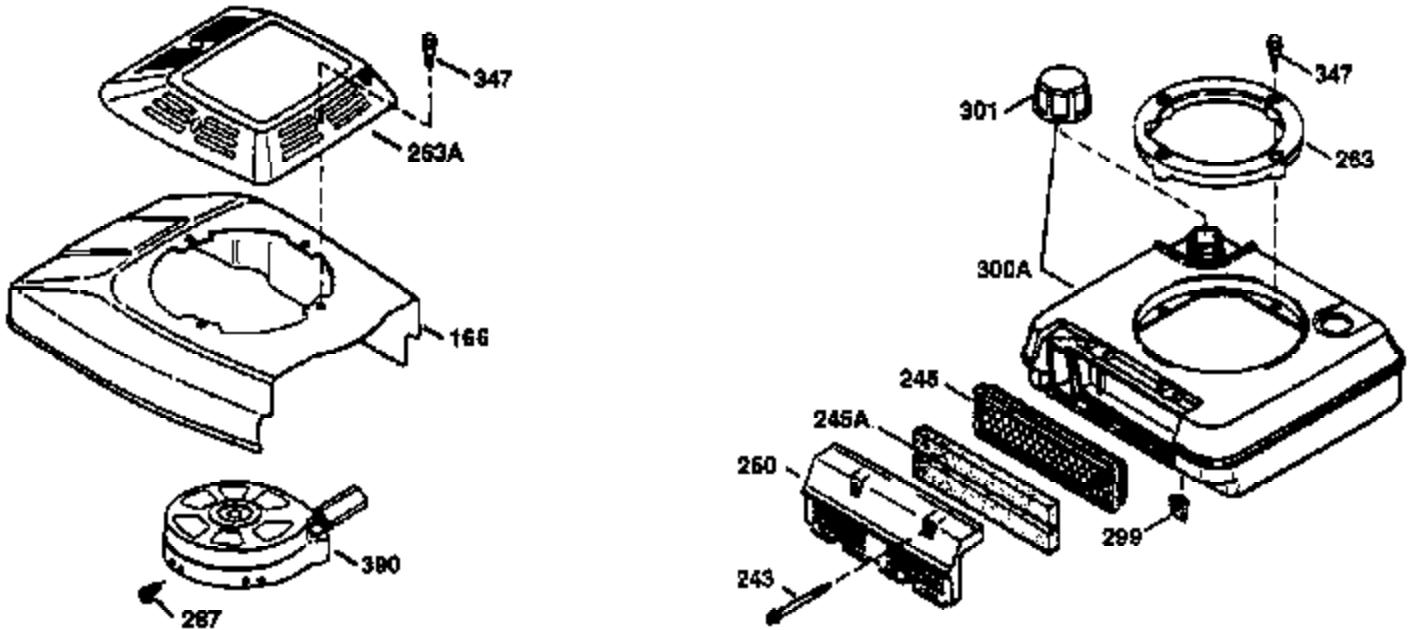

ILLUSTRATION SHOWS TYPICAL PARTS ONLY. ORDER BY PART NUMBER. PARTS NOT LISTED ARE SUPPLIED BY OEM.

VIEW 2 OF 3

Ref #	Part Number	Qty	Description
19	35998	1	Extension Spring
69	35261	1	* Mounting Flange Gasket
70	34311D	1	Mounting Flange (Incl. 72 thru 83)
72	36083	1	Oil Drain Plug
75	27897	1	Oil Seal
86	650488	6	Screw, 1/4-20 x 1-1/4"
182	6201	2	Screw, 1/4-28 x 7/8"
185	31384A	1	Intake Pipe (Incl. 224)
186	36201	1	Governor Link
223	650451	2	Screw, 1/4-20 x 1"
237	32971	1	Air Cleaner Adaptor
238	650709	2	Screw, 10-32 x 7/16"
239	35815	1	Air Cleaner Gasket
243	650899	2	Screw, 10-32 x 2-3/32"
245	35500	1	Air Cleaner Filter
247	35505	2	Air Cleaner Tube Clamp
248	35504	1	Air Cleaner Tube
250	35503	1	Air Cleaner Cover
263	35502	1	Trim Ring
287	650926	2	Screw, 8-32 x 21/64"
299	650900	2	"U" Type Nut, 10-32
300	35501A	1	Shroud & Tank Ass'y. (Incl. 301)
301	35355	1	Fuel Cap
347	650898	4	Screw, 10-32 x 27/32"
390	590686	1	Rewind Starter