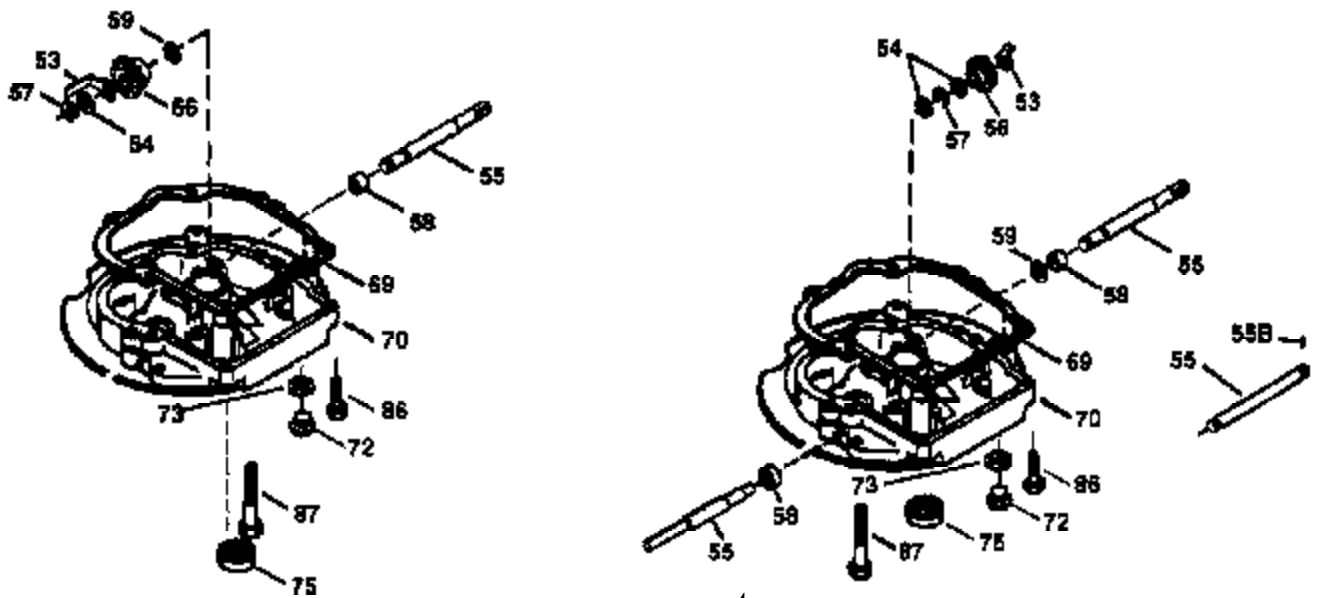

ILLUSTRATION SHOWS TYPICAL PARTS ONLY. ORDER BY PART NUMBER. PARTS NOT LISTED ARE SUPPLIED BY OEM.

VIEW 2 OF 3

Ref #	Part Number	Qty	Description
19	35998	1	Extension Spring
69	35261	1	* Mounting Flange Gasket
70	34311D	1	Mounting Flange (Incl. 72 thru 83)
72	36083	1	Oil Drain Plug
75	27897	1	Oil Seal
86	650488	6	Screw, 1/4-20 x 1-1/4"
182	6201	2	Screw, 1/4-28 x 7/8"
185	31384A	1	Intake Pipe (Incl. 224)
186	36201	1	Governor Link
223	650451	2	Screw, 1/4-20 x 1"
237	32971	1	Air Cleaner Adaptor
238	650709	2	Screw, 10-32 x 7/16"
239	35815	1	Air Cleaner Gasket
243	650899	2	Screw, 10-32 x 2-3/32"
245	35500	1	Air Cleaner Filter
247	35505	2	Air Cleaner Tube Clamp
248	35504	1	Air Cleaner Tube
250	35503	1	Air Cleaner Cover
263	35502	1	Trim Ring
287	650926	2	Screw, 8-32 x 21/64"
299	650900	2	"U" Type Nut, 10-32
300	35501A	1	Shroud & Tank Ass'y. (Incl. 301)
301	35355	1	Fuel Cap
347	650898	4	Screw, 10-32 x 27/32"
390	590686	1	Rewind Starter