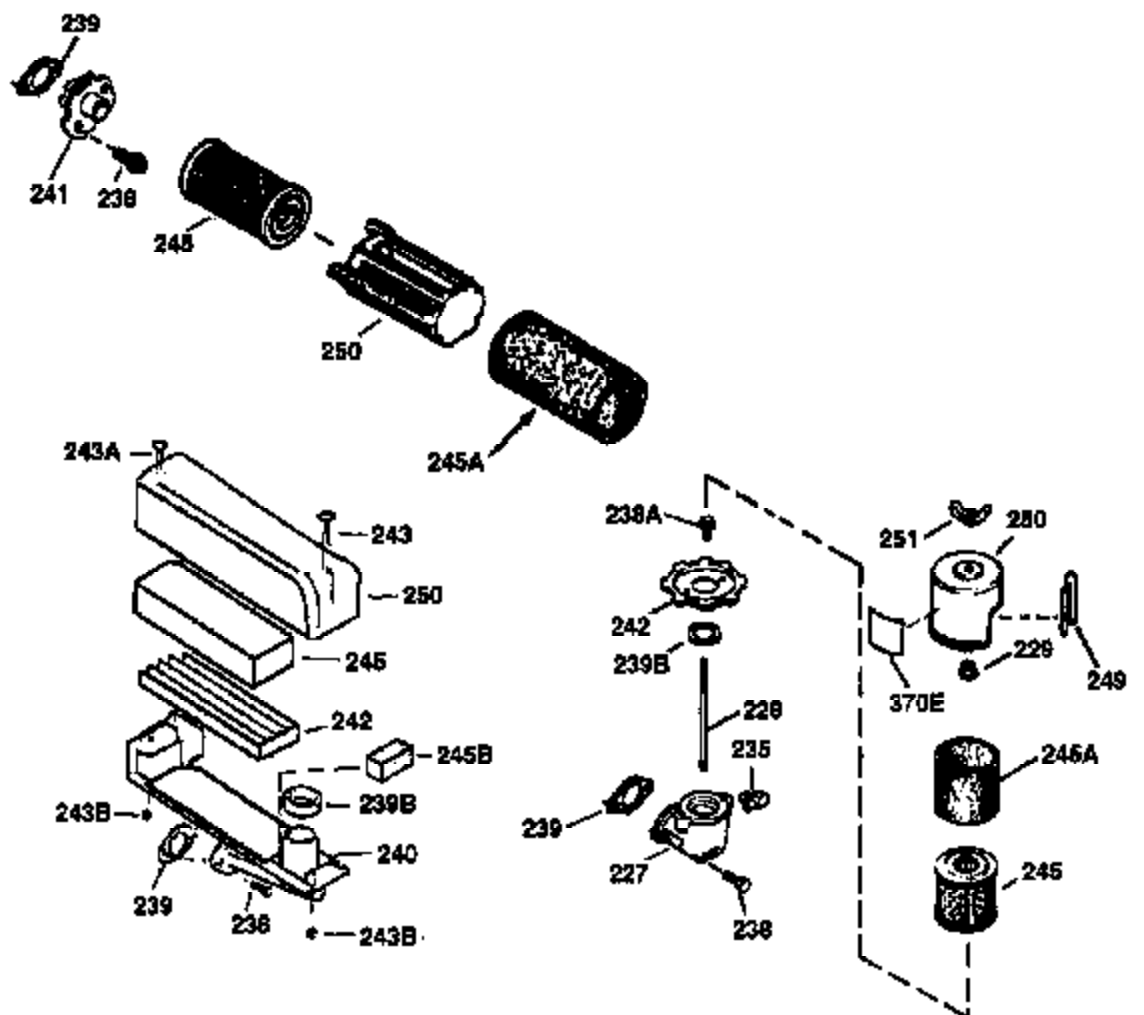

ILLUSTRATION SHOWS TYPICAL PARTS ONLY. ORDER BY PART NUMBER. PARTS NOT LISTED ARE SUPPLIED BY OEM.

VIEW 3 OF 3

Ref #	Part Number	Qty	Description
90	611112	1	Flywheel
238	650709	2	Screw, 10-32 x 7/16"
239	35815	1	Air Cleaner Gasket
243	650899	2	Screw, 10-32 x 2-3/32"
245	35500	1	Air Cleaner Filter
250	35503	1	Air Cleaner Cover
275	34613A	1	Muffler
276	33753	1	Locking Plate
277	650795	2	Screw, 1/4-20 x 2-1/4"