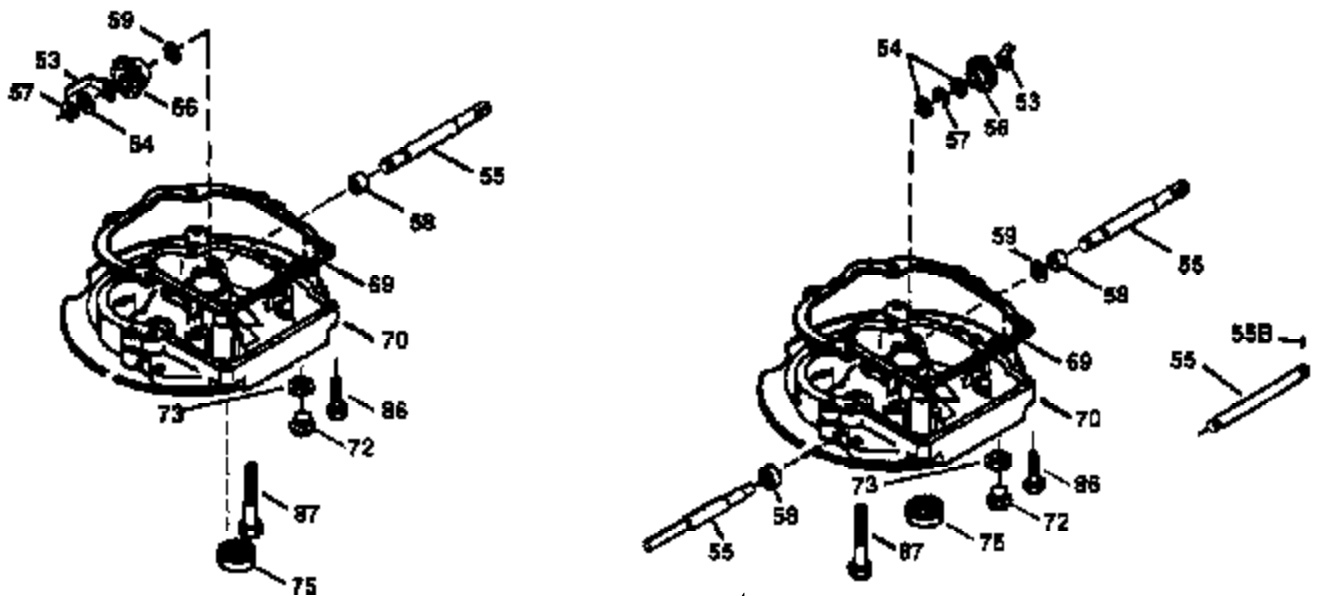

ILLUSTRATION SHOWS TYPICAL PARTS ONLY. ORDER BY PART NUMBER. PARTS NOT LISTED ARE SUPPLIED BY OEM.

VIEW 2 OF 3

Ref #	Part Number	Qty	Description
19	36281	1	Extension Spring
69	35261	1	* Mounting Flange Gasket
70	34311D	1	Mounting Flange (Incl. 72 thru 83)
72	36083	1	Oil Drain Plug
75	27897	1	Oil Seal
86	650488	6	Screw, 1/4-20 x 1-1/4"
182	6201	2	Screw, 1/4-28 x 7/8"
185	31384A	1	Intake Pipe (Incl. 224)
186	34337	1	Governor Link
223	650451	2	Screw, 1/4-20 x 1"
237	32971	1	Air Cleaner Adaptor
238	650709	2	Screw, 10-32 x 7/16"
239	35815	1	Air Cleaner Gasket
243	650899	2	Screw, 10-32 x 2-3/32"
245	35500	1	Air Cleaner Filter
247	35505	2	Air Cleaner Tube Clamp
248	35504	1	Air Cleaner Tube
250	35503	1	Air Cleaner Cover
263	35502	1	Trim Ring
287	650926	2	Screw, 8-32 x 21/64"
299	650900	2	"U" Type Nut, 10-32
300	35501A	1	Shroud & Tank Ass'y. (Incl. 301)
301	35355	1	Fuel Cap
347	650898	4	Screw, 10-32 x 27/32"
390	590686	1	Rewind Starter