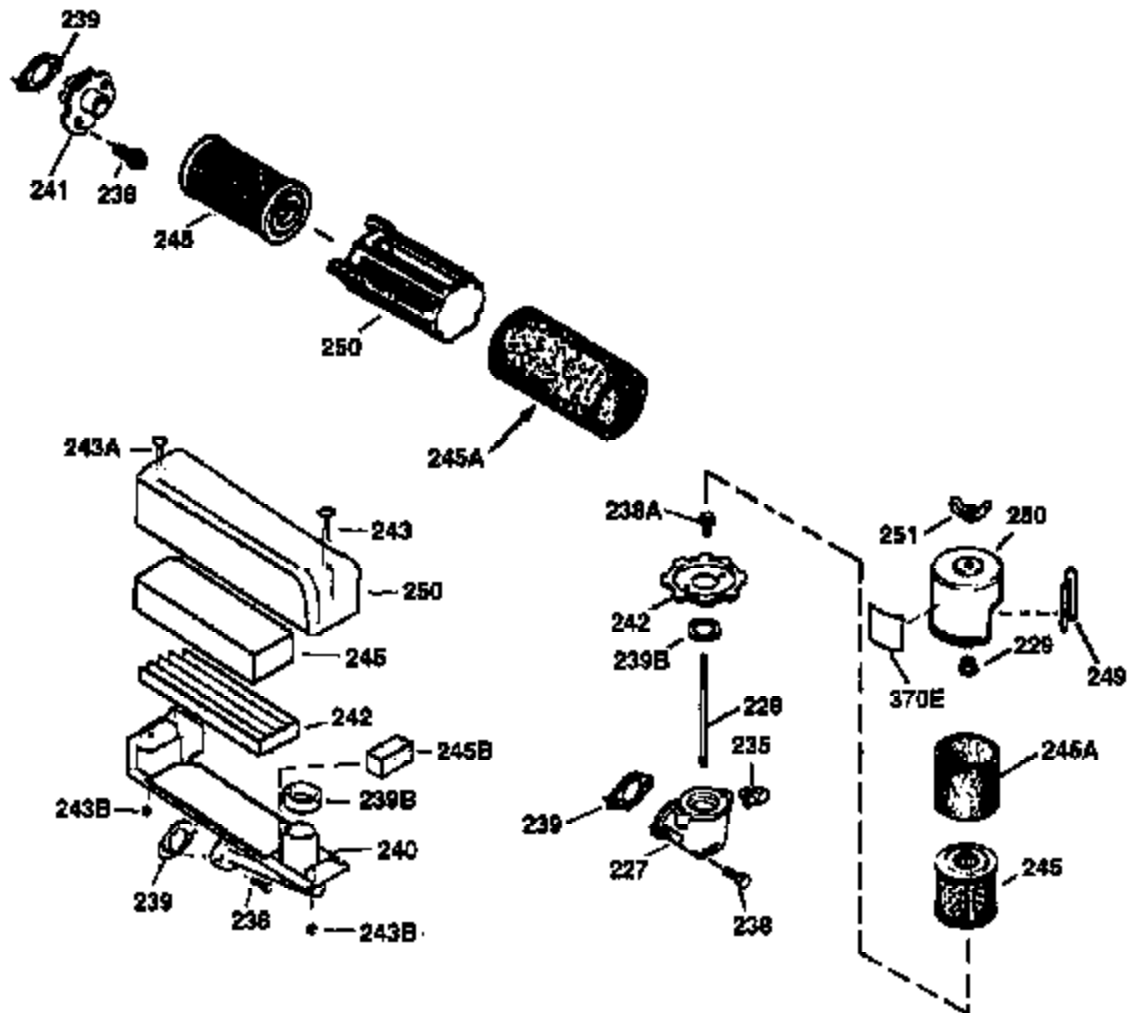

ILLUSTRATION SHOWS TYPICAL PARTS ONLY. ORDER BY PART NUMBER. PARTS NOT LISTED ARE SUPPLIED BY OEM.

VIEW 3 OF 3

Ref #	Part Number	Qty	Description
90	611112	1	Flywheel
238	650709	2	Screw, 10-32 x 7/16"
239	35815	1	Air Cleaner Gasket
243	650899	2	Screw, 10-32 x 2-3/32"
245	35500	1	Air Cleaner Filter
250	35503	1	Air Cleaner Cover
275	34613	1	Muffler
276	33753	1	Locking Plate
277	650795	2	Screw, 1/4-20 x 2-1/4"