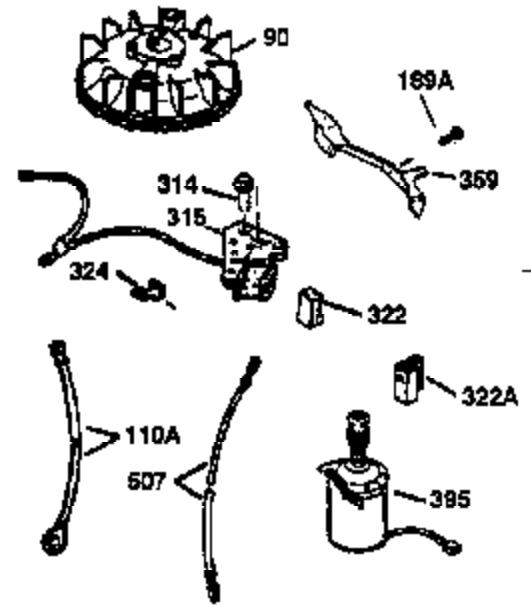

ILLUSTRATION SHOWS TYPICAL PARTS ONLY. ORDER BY PART NUMBER. PARTS NOT LISTED ARE SUPPLIED BY OEM.

VIEW 3 OF 3

Ref #	Part Number	Qty	Description
90	611112	1	Flywheel
238	650709	2	Screw, 10-32 x 7/16"
239	35815	1	Air Cleaner Gasket
243	650899	2	Screw, 10-32 x 2-3/32"
245	35500	1	Air Cleaner Filter
250	35503	1	Air Cleaner Cover
275	34613	1	Muffler
276	33753	1	Locking Plate
277	650795	2	Screw, 1/4-20 x 2-1/4"