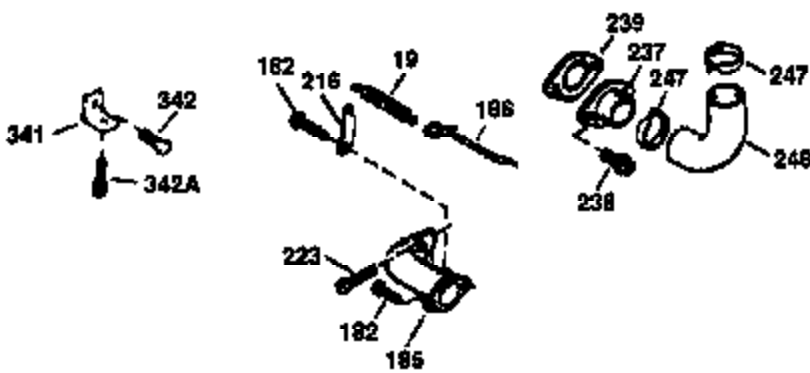

ILLUSTRATION SHOWS TYPICAL PARTS ONLY. ORDER BY PART NUMBER. PARTS NOT LISTED ARE SUPPLIED BY OEM.

VIEW 2 OF 3

Ref #	Part Number	Qty	Description
19	36281	1	Extension Spring
69	35261	1	* Mounting Flange Gasket
70	34311D	1	Mounting Flange (Incl. 72 thru 83)
72	36083	1	Oil Drain Plug
75	27897	1	Oil Seal
86	650488	6	Screw, 1/4-20 x 1-1/4"
182	6201	2	Screw, 1/4-28 x 7/8"
185	31384A	1	Intake Pipe (Incl. 224)
186	34337	1	Governor Link
223	650451	2	Screw, 1/4-20 x 1"
237	32971	1	Air Cleaner Adaptor
238	650709	2	Screw, 10-32 x 7/16"
239	35815	1	Air Cleaner Gasket
243	650899	2	Screw, 10-32 x 2-3/32"
245	35500	1	Air Cleaner Filter
247	35505	2	Air Cleaner Tube Clamp
248	35504	1	Air Cleaner Tube
250	35503	1	Air Cleaner Cover
263	35502	1	Trim Ring
287	650926	2	Screw, 8-32 x 21/64"
299	650900	2	"U" Type Nut, 10-32
300	35501A	1	Shroud & Tank Ass'y. (Incl. 301)
301	35355	1	Fuel Cap
347	650898	4	Screw, 10-32 x 27/32"
390	590686	1	Rewind Starter