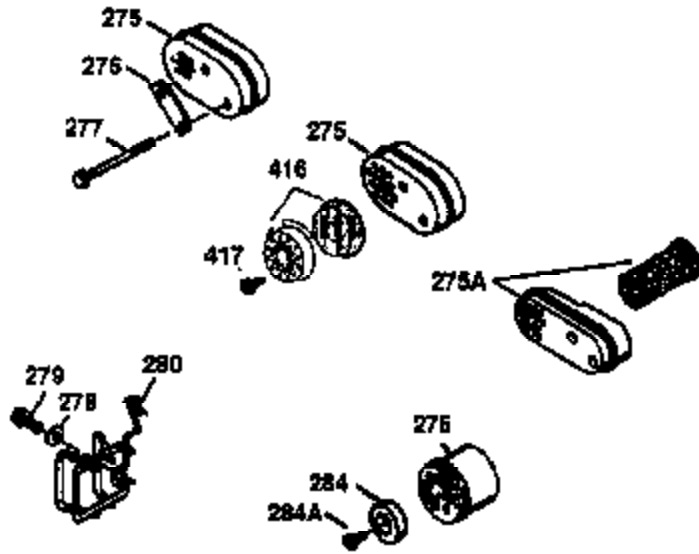

ILLUSTRATION SHOWS TYPICAL PARTS ONLY. ORDER BY PART NUMBER. PARTS NOT LISTED ARE SUPPLIED BY OEM.

VIEW 3 OF 3

Ref #	Part Number	Qty	Description
90	611112	1	Flywheel
238	650709	2	Screw, 10-32 x 7/16"
239	35815	1	Air Cleaner Gasket
243	650899	2	Screw, 10-32 x 2-3/32"
245	35500	1	Air Cleaner Filter
250	35503	1	Air Cleaner Cover
275	34613	1	Muffler
276	33753	1	Locking Plate
277	650795	2	Screw, 1/4-20 x 2-1/4"