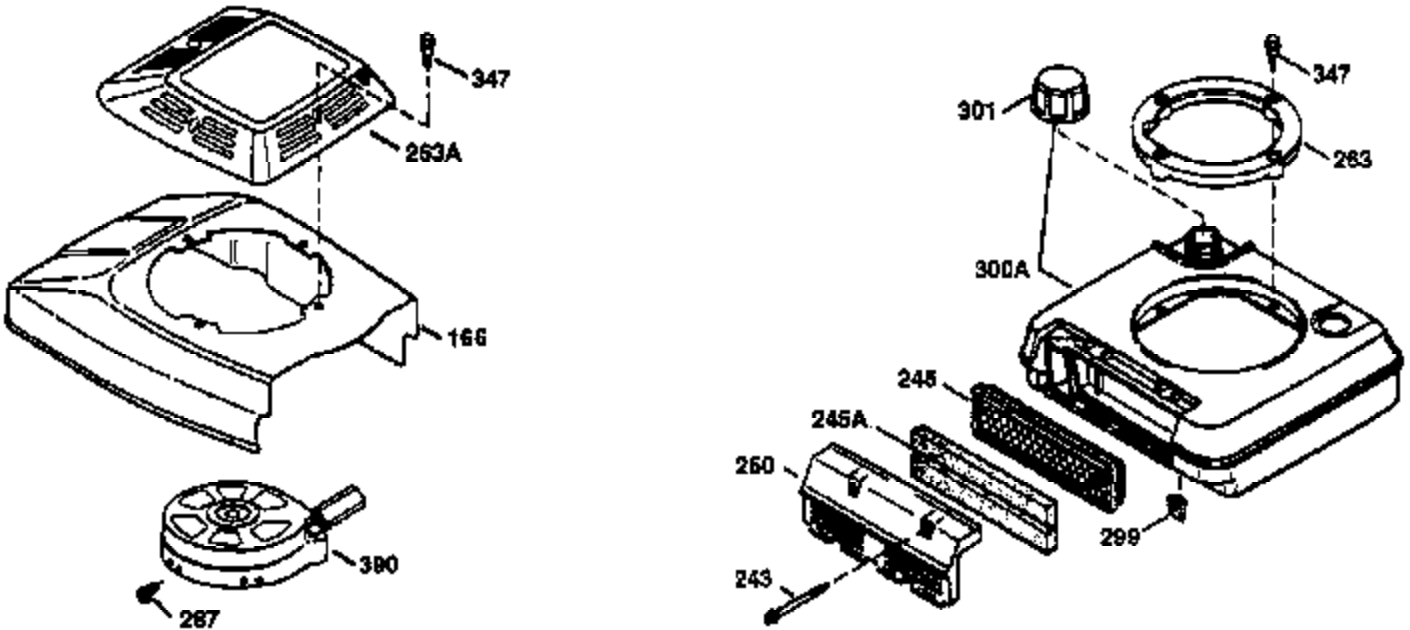

ILLUSTRATION SHOWS TYPICAL PARTS ONLY. ORDER BY PART NUMBER. PARTS NOT LISTED ARE SUPPLIED BY OEM.

VIEW 2 OF 3

Ref #	Part Number	Qty	Description
19	36281	1	Extension Spring
69	35261	1	* Mounting Flange Gasket
70	34311D	1	Mounting Flange (Incl. 72 thru 83)
72	36083	1	Oil Drain Plug
75	27897	1	Oil Seal
86	650488	6	Screw, 1/4-20 x 1-1/4"
182	6201	2	Screw, 1/4-28 x 7/8"
185	31384A	1	Intake Pipe (Incl. 224)
186	34337	1	Governor Link
223	650451	2	Screw, 1/4-20 x 1"
237	32971	1	Air Cleaner Adaptor
238	650709	2	Screw, 10-32 x 7/16"
239	35815	1	Air Cleaner Gasket
243	650899	2	Screw, 10-32 x 2-3/32"
245	35500	1	Air Cleaner Filter
247	35505	2	Air Cleaner Tube Clamp
248	35504	1	Air Cleaner Tube
250	35503	1	Air Cleaner Cover
263	35502	1	Trim Ring
287	650926	2	Screw, 8-32 x 21/64"
299	650900	2	"U" Type Nut, 10-32
300	35501A	1	Shroud & Tank Ass'y. (Incl. 301)
301	35355	1	Fuel Cap
347	650898	4	Screw, 10-32 x 27/32"
390	590686	1	Rewind Starter