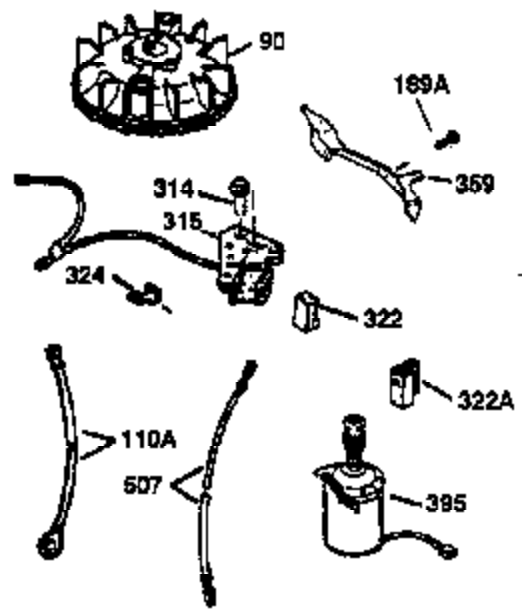

ILLUSTRATION SHOWS TYPICAL PARTS ONLY. ORDER BY PART NUMBER. PARTS NOT LISTED ARE SUPPLIED BY OEM.

VIEW 3 OF 3

Ref #	Part Number	Qty	Description
90	611112	1	Flywheel
238	650709	2	Screw, 10-32 x 7/16"
239	35815	1	Air Cleaner Gasket
243	650899	2	Screw, 10-32 x 2-3/32"
245	35500	1	Air Cleaner Filter
250	35503	1	Air Cleaner Cover
275	35708	1	Muffler (Incl. 277)
277	650795	2	Screw, 1/4-20 x 2-1/4"