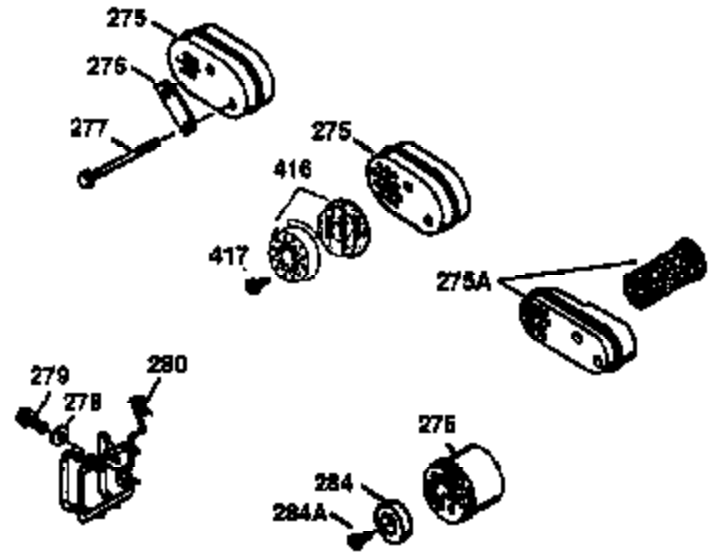

ILLUSTRATION SHOWS TYPICAL PARTS ONLY. ORDER BY PART NUMBER. PARTS NOT LISTED ARE SUPPLIED BY OEM.

VIEW 3 OF 3

Ref #	Part Number	Qty	Description
90	611112	1	Flywheel
238	650709	2	Screw, 10-32 x 7/16"
239	35815	1	Air Cleaner Gasket
243	650899	2	Screw, 10-32 x 2-3/32"
245	35500	1	Air Cleaner Filter
250	35503	1	Air Cleaner Cover
275	35708	1	Muffler (Incl. 277)
277	650795	2	Screw, 1/4-20 x 2-1/4"