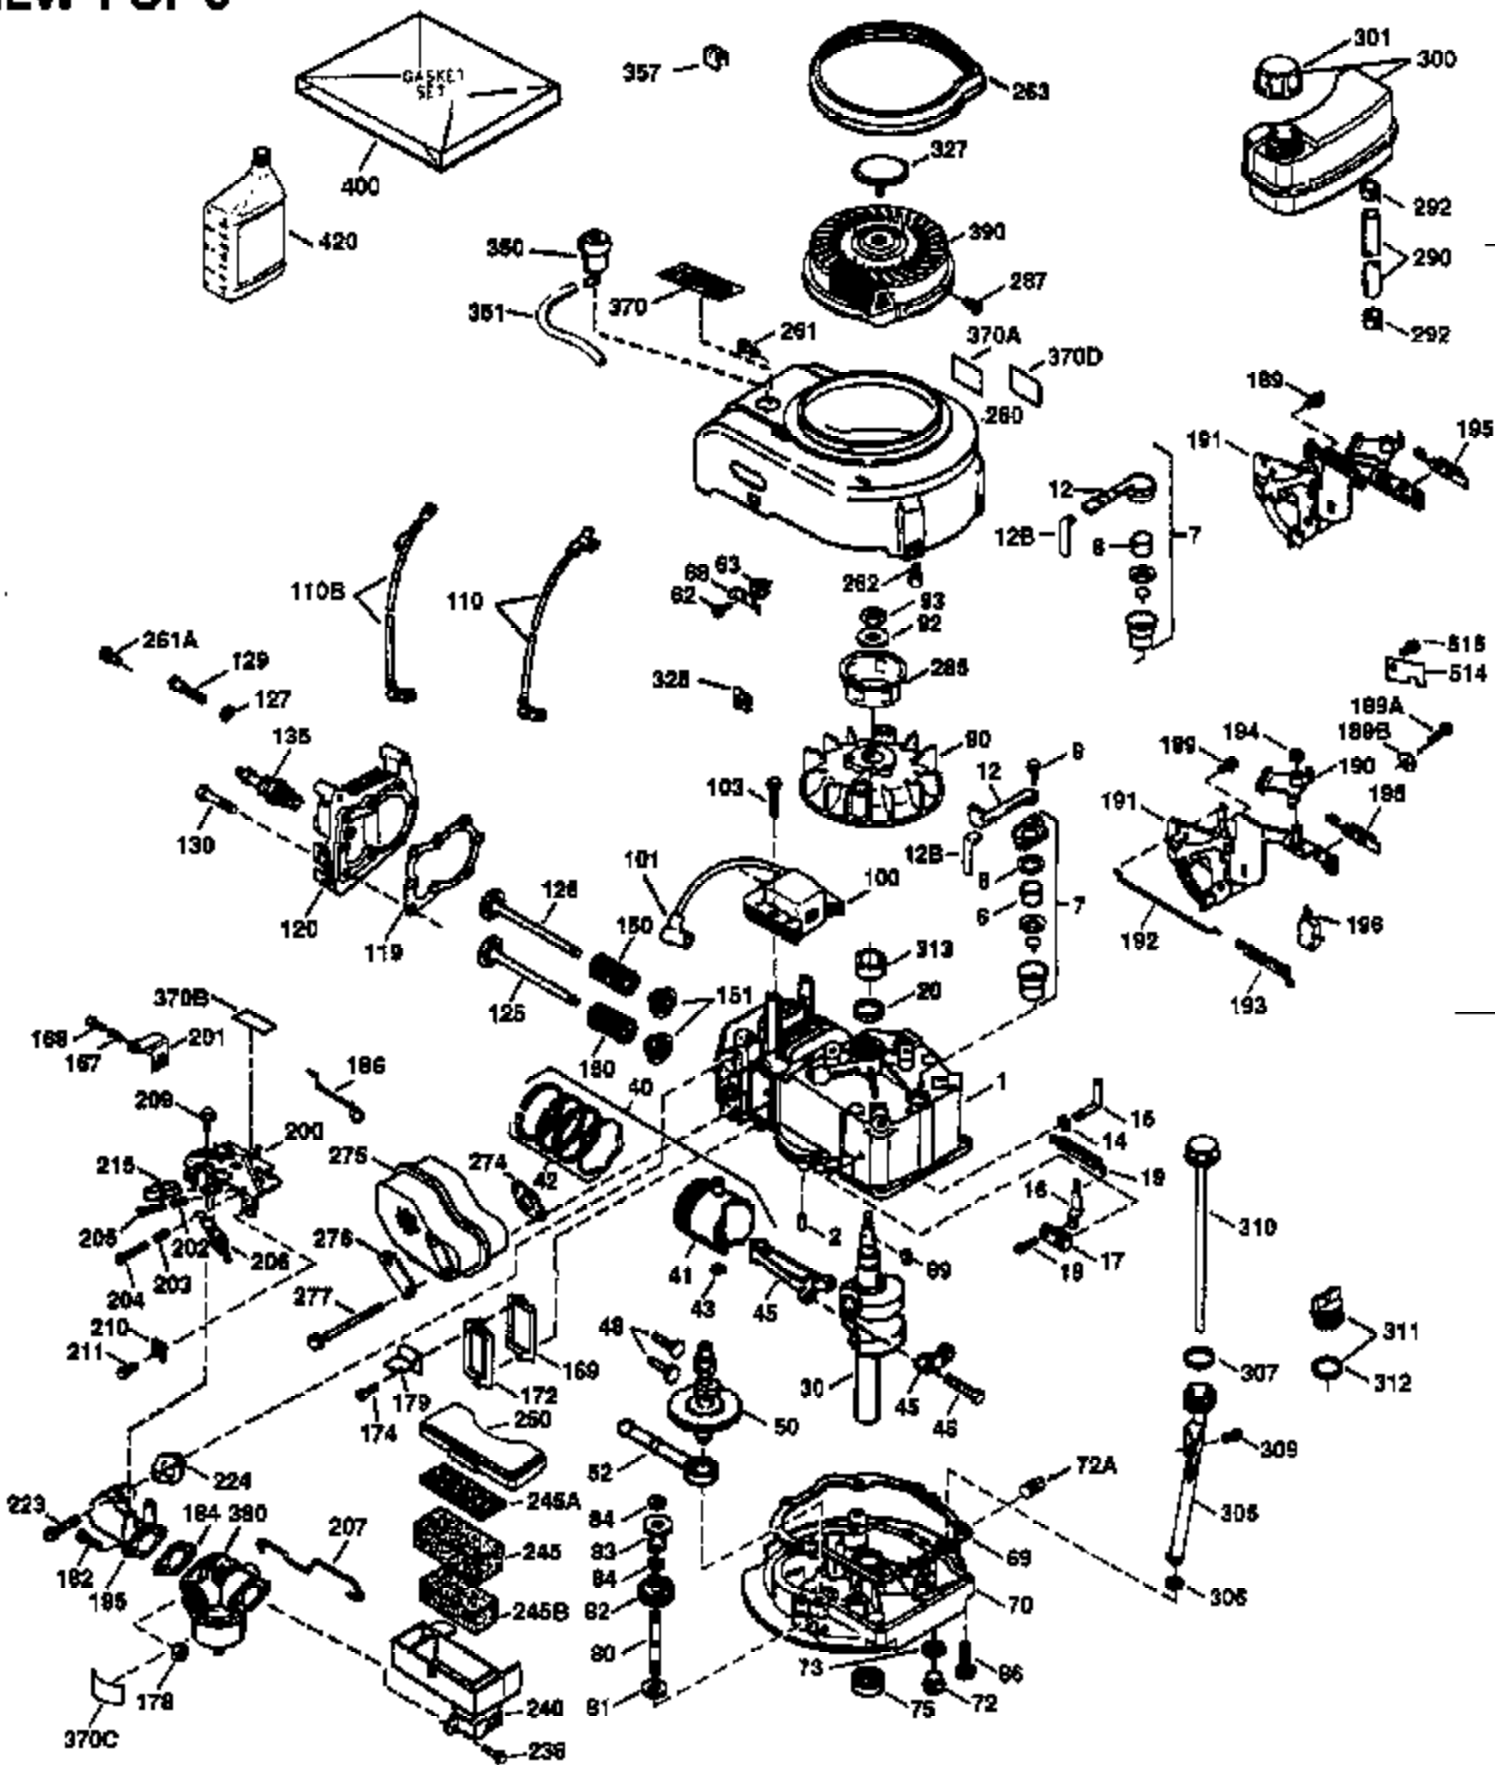

ILLUSTRATION SHOWS TYPICAL PARTS ONLY. ORDER BY PART NUMBER. PARTS NOT LISTED ARE SUPPLIED BY OEM.

VIEW 1 OF 3

Engine Parts List #1

Ref #	Part Number	Qty	Description
1	36265	1	Cylinder (Incl. 2 & 20)
2	26727	2	Dowel Pin
6	33734	1	Breather Element
7	34214A	1	Breather Ass'y. (Incl. 6, 8 & 9)
8	33735	1	* Breather Gasket
9	30200	2	Screw, 10-24 x 9/16"
12	35496	1	Breather Tube
14	28277	1	Washer
15	30589	1	Governor Rod (Incl. 14)
16	31383A	1	Governor Lever
17	31335	1	Governor Lever Clamp
18	650548	1	Screw, 8-32 x 5/16"
19	35998	1	Extension Spring
20	32600	1	Oil Seal
30	36215A	1	Crankshaft
40	36073	1	Piston, Pin & Ring Set (Std.)
40	36074	1	Piston, Pin & Ring Set (.010" OS)
40	36075	1	Piston, Pin & Ring Set (.020" OS)
41	36070	1	Piston & Pin Ass'y. (Std.) (Incl. 43)
41	36071	1	Piston & Pin Ass'y. (.010" OS) (Incl. 43)
41	36072	1	Piston & Pin Ass'y. (.020" OS) (Incl. 43)
42	36076	1	Ring Set (Std.)
42	36077	1	Ring Set (.010" OS)
42	36078	1	Ring Set (.020" OS)
43	20381	2	Piston Pin Retaining Ring
45	30963B	1	Connecting Rod Ass'y. (Incl. 46)
46	32610A	2	Connecting Rod Bolt
48	27241	2	Valve Lifter
50	35992	1	Camshaft (MCR)
52	29914	1	Oil Pump Ass'y.
69	35261	1	* Mounting Flange Gasket
70	34311D	1	Mounting Flange (Incl. 72 thru 83)
72	36083	1	Oil Drain Plug
75	27897	1	Oil Seal
80	30574A	1	Governor Shaft
81	30590A	1	Washer
82	30591	1	Governor Gear Ass'y. (Incl. 81)
83	30588A	1	Governor Spool
86	650488	6	Screw, 1/4-20 x 1-1/4"
89	611004	1	Flywheel Key
90	611112	1	Flywheel
92	650815	1	Belleville Washer
93	650816	1	Flywheel Nut
100	34443A	1	Solid State Ignition
101	610118	1	Spark Plug Cover
103	650814	2	Screw, Torx T-15, 10-24 x 1"
110	34961	1	Ground Wire
119	33554A	1	* Cylinder Head Gasket
120	34342	1	Cylinder Head
125	29313C	1	Exhaust Valve (Std.) (Incl. 151)
125	29315C	1	Exhaust Valve (1/32" OS) (Incl. 151)
126	29314B	1	Intake Valve (Std.) (Incl. 151)
126	29315C	1	Intake Valve (1/32" OS) (Incl. 151)
130	6021A	8	Screw, 5/16-18 x 1-1/2"
135	35395	1	Resistor Spark Plug (RJ19LM)
150	35991	2	Valve Spring
151	31673	2	Valve Spring Cap
169	27234A	1	* Valve Cover Gasket