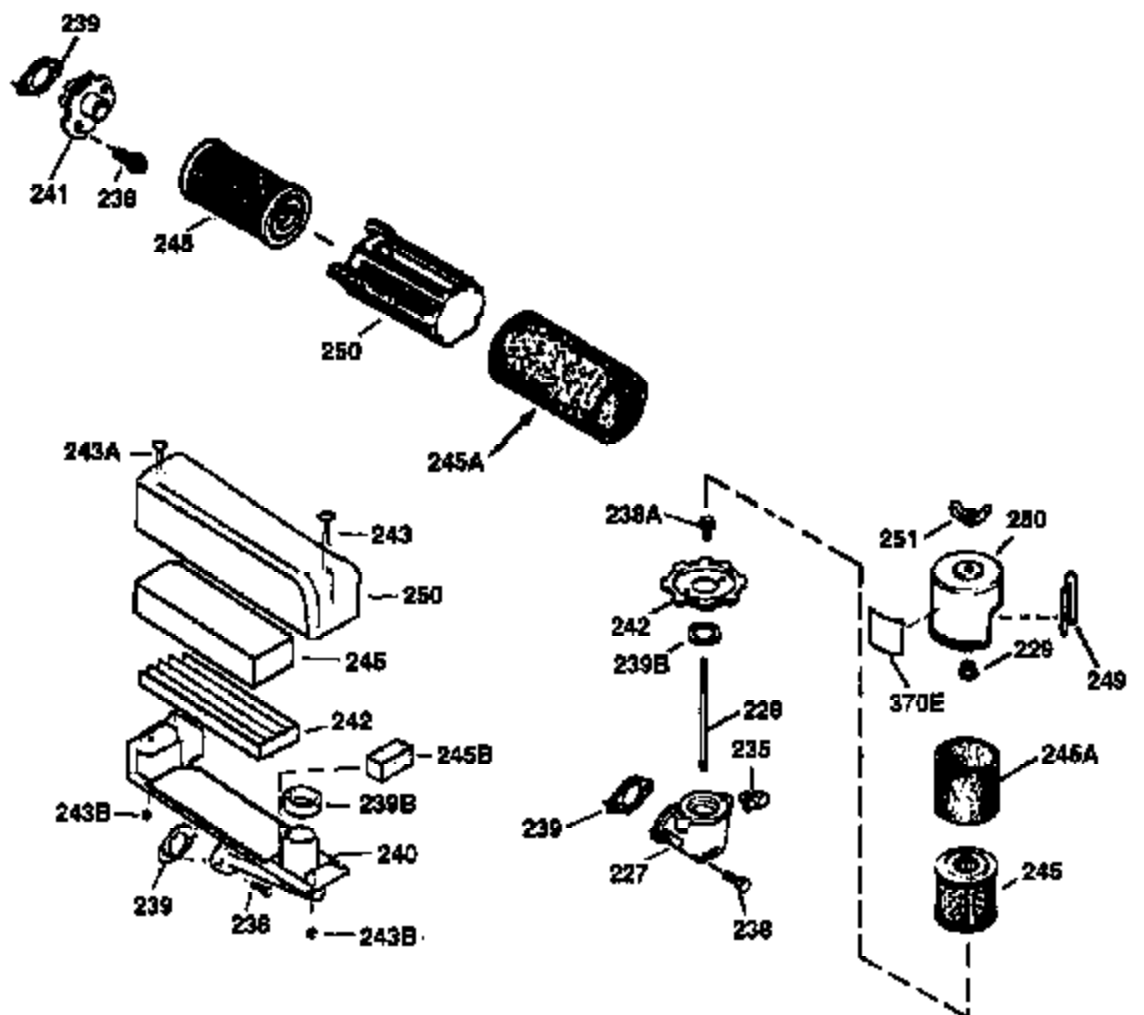

ILLUSTRATION SHOWS TYPICAL PARTS ONLY. ORDER BY PART NUMBER. PARTS NOT LISTED ARE SUPPLIED BY OEM.

VIEW 3 OF 3

Ref #	Part Number	Qty	Description
90	611112	1	Flywheel
238	650709	2	Screw, 10-32 x 7/16"
239	35815	1	Air Cleaner Gasket
243	650899	2	Screw, 10-32 x 2-3/32"
245	35500	1	Air Cleaner Filter
250	35503	1	Air Cleaner Cover
275	35708	1	Muffler (Incl. 277)
277	650795	2	Screw, 1/4-20 x 2-1/4"