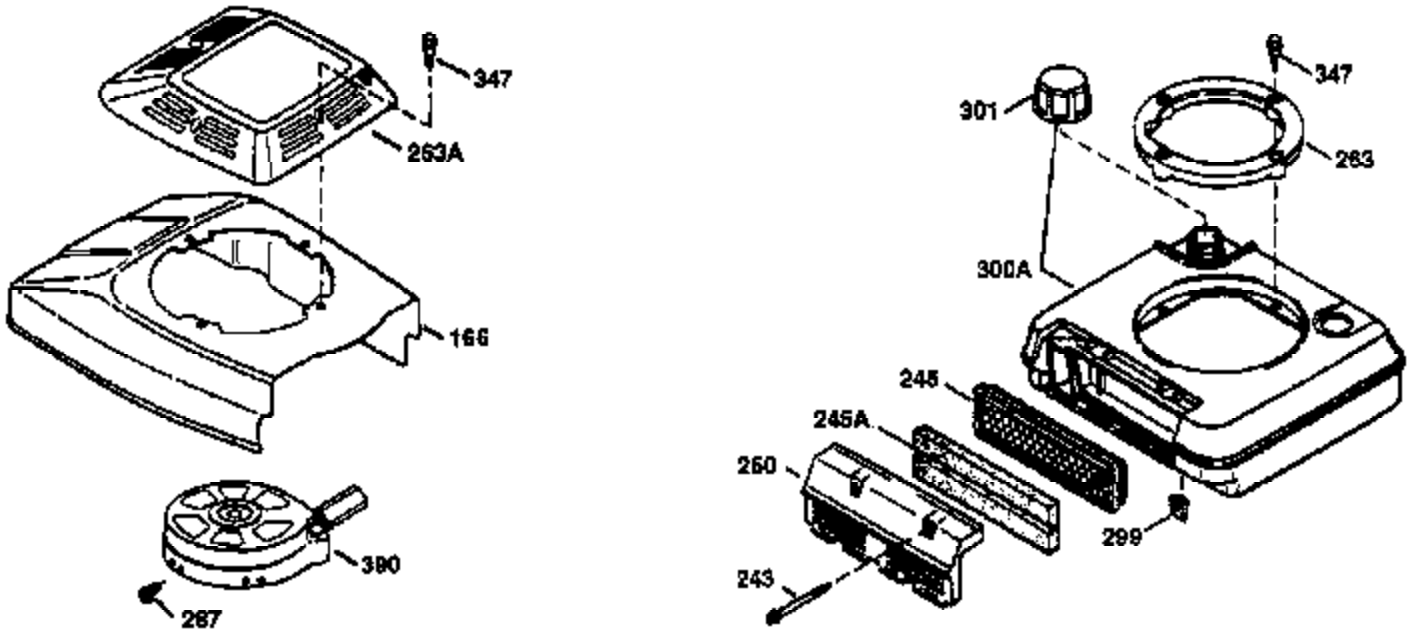

ILLUSTRATION SHOWS TYPICAL PARTS ONLY. ORDER BY PART NUMBER. PARTS NOT LISTED ARE SUPPLIED BY OEM.

VIEW 2 OF 3

Ref #	Part Number	Qty	Description
19	35998	1	Extension Spring
69	35261	1	* Mounting Flange Gasket
70	34311D	1	Mounting Flange (Incl. 72 thru 83)
72	36083	1	Oil Drain Plug
75	27897	1	Oil Seal
86	650488	6	Screw, 1/4-20 x 1-1/4"
182	6201	2	Screw, 1/4-28 x 7/8"
185	31384A	1	Intake Pipe (Incl. 224)
186	36201	1	Governor Link
223	650451	2	Screw, 1/4-20 x 1"
237	32971	1	Air Cleaner Adaptor
238	650709	2	Screw, 10-32 x 7/16"
239	35815	1	Air Cleaner Gasket
243	650899	2	Screw, 10-32 x 2-3/32"
245	35500	1	Air Cleaner Filter
247	35505	2	Air Cleaner Tube Clamp
248	35504	1	Air Cleaner Tube
250	35503	1	Air Cleaner Cover
263	36484	1	Trim Ring
287	650926	2	Screw, 8-32 x 21/64"
299	650900	2	"U" Type Nut, 10-32
300	35501A	1	Shroud & Tank Ass'y. (Incl. 301)
301	35355	1	Fuel Cap
347	650898	4	Screw, 10-32 x 27/32"
390	590694	1	Rewind Starter (NOTE: This engine could have been built with 590686 starter. Refer to the design of the air intake louvers for part identification. Individual starter parts do not interchange.)