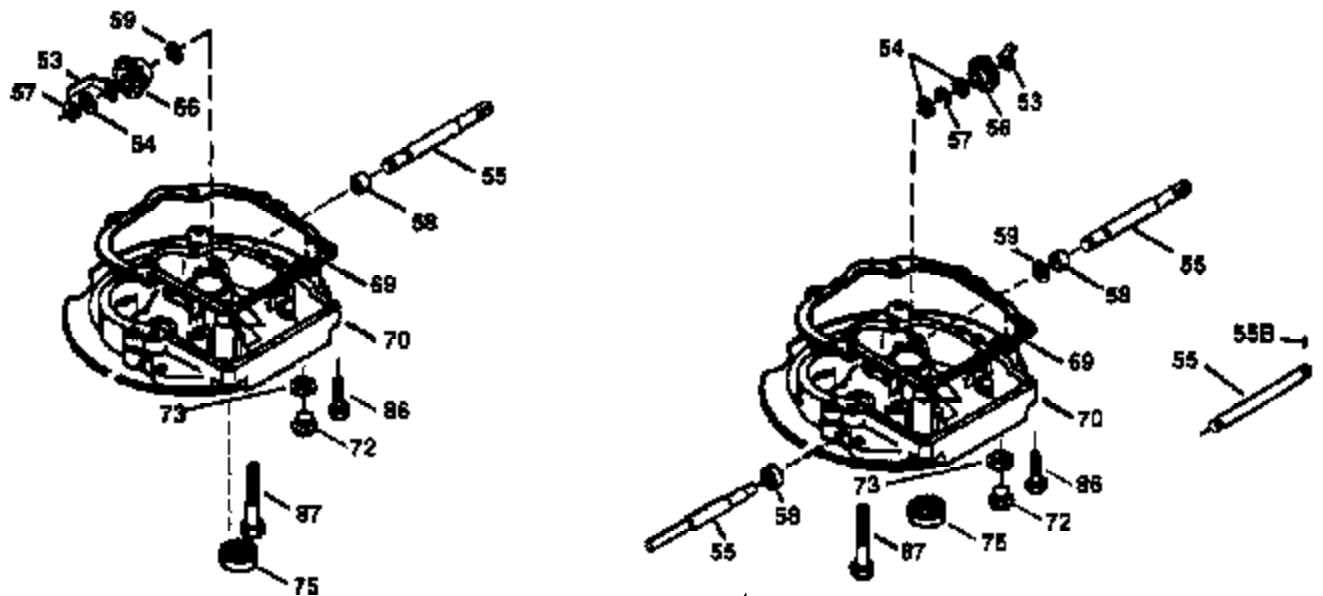

ILLUSTRATION SHOWS TYPICAL PARTS ONLY. ORDER BY PART NUMBER. PARTS NOT LISTED ARE SUPPLIED BY OEM.

VIEW 2 OF 3

Ref #	Part Number	Qty	Description
19	35998	1	Extension Spring
69	35261	1	* Mounting Flange Gasket
70	34311D	1	Mounting Flange (Incl. 72 thru 83)
72	36083	1	Oil Drain Plug
75	27897	1	Oil Seal
86	650488	6	Screw, 1/4-20 x 1-1/4"
182	6201	2	Screw, 1/4-28 x 7/8"
185	31384A	1	Intake Pipe (Incl. 224)
186	36201	1	Governor Link
223	650451	2	Screw, 1/4-20 x 1"
237	32971	1	Air Cleaner Adaptor
238	650709	2	Screw, 10-32 x 7/16"
239	35815	1	Air Cleaner Gasket
243	650899	2	Screw, 10-32 x 2-3/32"
245	35500	1	Air Cleaner Filter
247	35505	2	Air Cleaner Tube Clamp
248	35504	1	Air Cleaner Tube
250	35503	1	Air Cleaner Cover
263	36484	1	Trim Ring
287	650926	2	Screw, 8-32 x 21/64"
299	650900	2	"U" Type Nut, 10-32
300	35501A	1	Shroud & Tank Ass'y. (Incl. 301)
301	35355	1	Fuel Cap
347	650898	4	Screw, 10-32 x 27/32"
390	590694	1	Rewind Starter (NOTE: This engine could have been built with 590686 starter. Refer to the design of the air intake louvers for part identification. Individual starter parts do not interchange.)