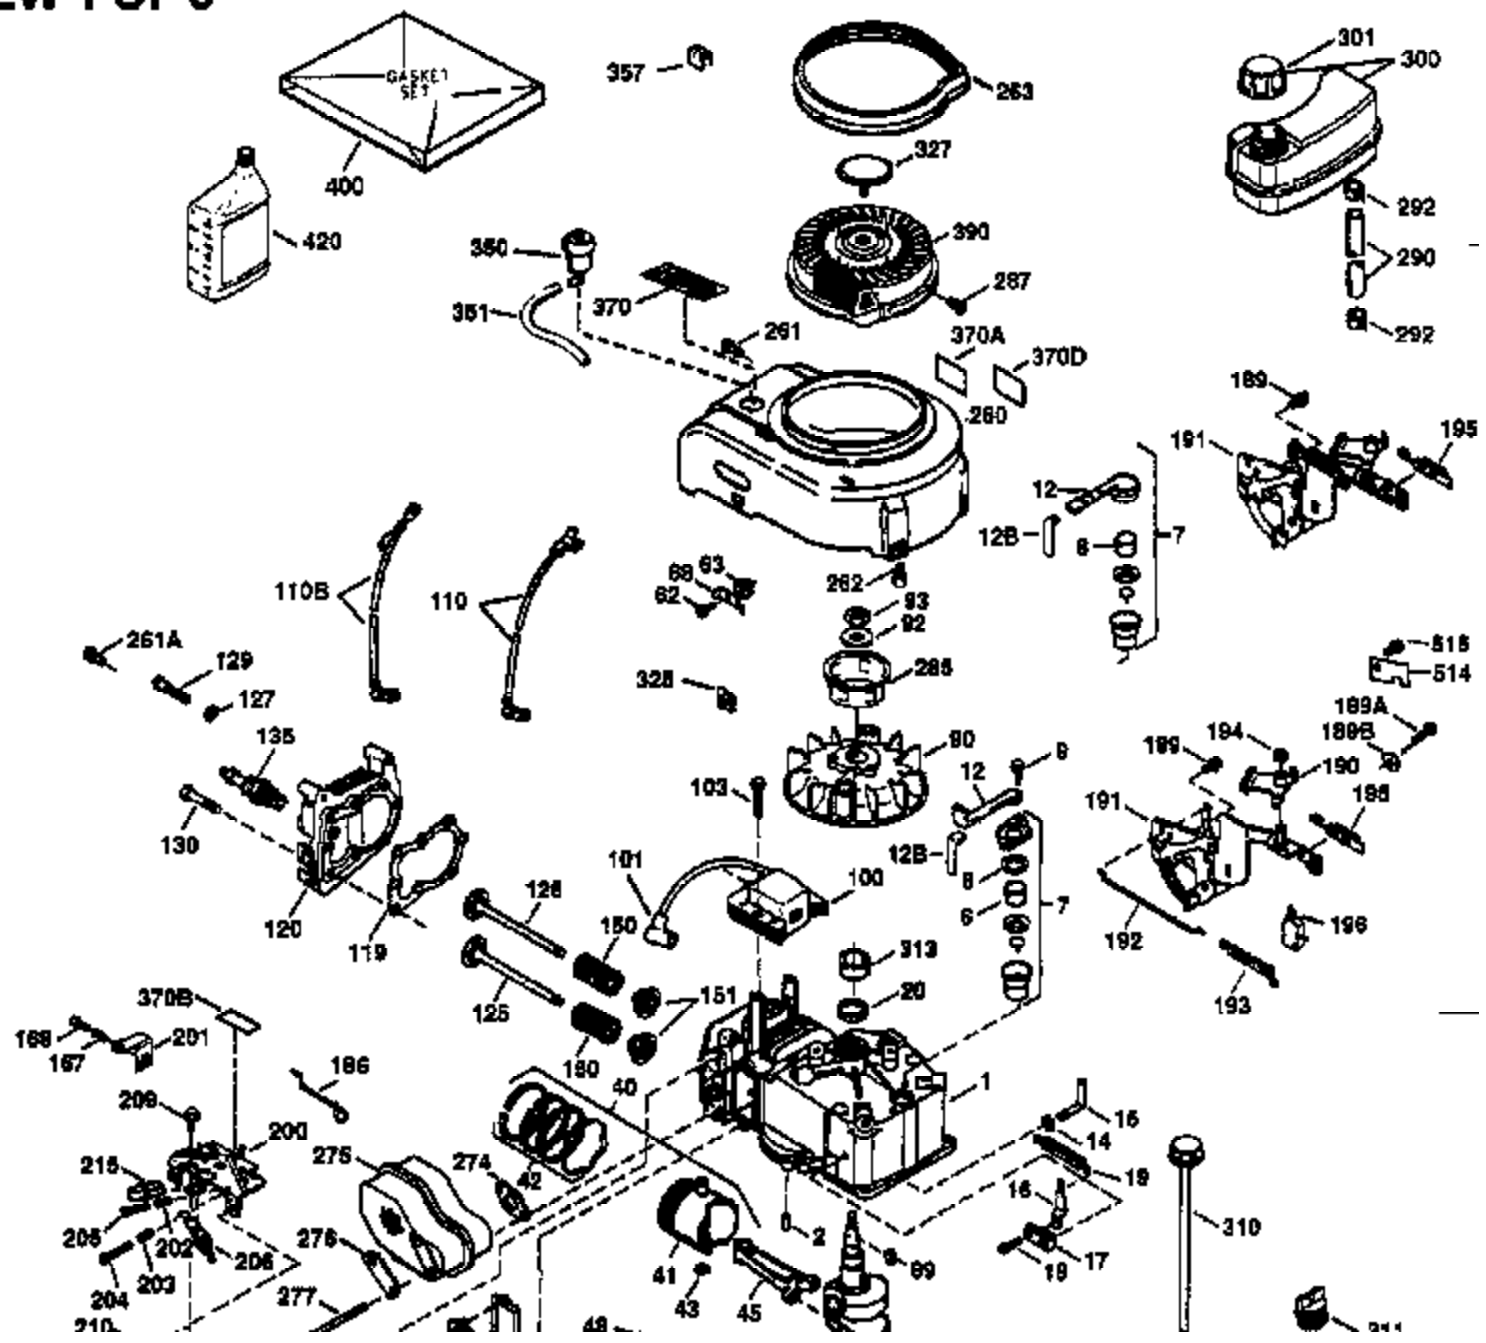

ILLUSTRATION SHOWS TYPICAL PARTS ONLY. ORDER BY PART NUMBER. PARTS NOT LISTED ARE SUPPLIED BY OEM.

VIEW 1 OF 3

Engine Parts List #1

Ref #	Part Number	Qty	Description
1	36478	1	Cylinder (Incl. 2 & 20)
2	26727	2	Dowel Pin
6	33734	1	Breather Element
7	34214A	1	Breather Ass'y. (Incl. 6, 8 & 9)
8	33735	1	* Breather Gasket
9	30200	2	Screw, 10-24 x 9/16"
12	35496	1	Breather Tube
14	28277	1	Washer
15	30589	1	Governor Rod (Incl. 14)
16	31383A	1	Governor Lever
17	31335	1	Governor Lever Clamp
18	650548	1	Screw, 8-32 x 5/16"
19	35998	1	Extension Spring
20	32600	1	Oil Seal
30	36215A	1	Crankshaft
40	36073	1	Piston, Pin & Ring Set (Std.)
40	36074	1	Piston, Pin & Ring Set (.010" OS)
40	36075	1	Piston, Pin & Ring Set (.020" OS)
41	36070	1	Piston & Pin Ass'y. (Std.) (Incl. 43)
41	36071	1	Piston & Pin Ass'y. (.010" OS) (Incl. 43)
41	36072	1	Piston & Pin Ass'y. (.020" OS) (Incl. 43)
42	36076	1	Ring Set (Std.)
42	36077	1	Ring Set (.010" OS)
42	36078	1	Ring Set (.020" OS)
43	20381	2	Piston Pin Retaining Ring
45	30963B	1	Connecting Rod Ass'y. (Incl. 46)
46	32610A	2	Connecting Rod Bolt
48	27241	2	Valve Lifter
50	35992	1	Camshaft (MCR)
52	29914	1	Oil Pump Ass'y.
69	35261	1	* Mounting Flange Gasket
70	34311D	1	Mounting Flange (Incl. 72 thru 83)
72	36083	1	Oil Drain Plug
75	27897	1	Oil Seal
80	30574A	1	Governor Shaft
81	30590A	1	Washer
82	30591	1	Governor Gear Ass'y. (Incl. 81)
83	30588A	1	Governor Spool
86	650488	6	Screw, 1/4-20 x 1-1/4"
89	611004	1	Flywheel Key
90	611112	1	Flywheel
92	650815	1	Belleville Washer
93	650816	1	Flywheel Nut
100	34443A	1	Solid State Ignition
101	610118	1	Spark Plug Cover
103	650814	2	Screw, Torx T-15, 10-24 x 1"
110	34961	1	Ground Wire
119	36477	1	* Cylinder Head Gasket
120	36476	1	Cylinder Head
125	36471	1	Exhaust Valve (Std.) (Incl. 151)
125	36472	1	Exhaust Valve (1/32" OS) (Incl. 151)
126	29314B	1	Intake Valve (Std.) (Incl. 151)
126	29315C	1	Intake Valve (1/32" OS) (Incl. 151)
130	6021A	8	Screw, 5/16-18 x 1-1/2"
135	35395	1	Resistor Spark Plug (RJ19LM)
150	35991	2	Valve Spring
151	31673	2	Valve Spring Cap
169	27234A	1	* Valve Cover Gasket