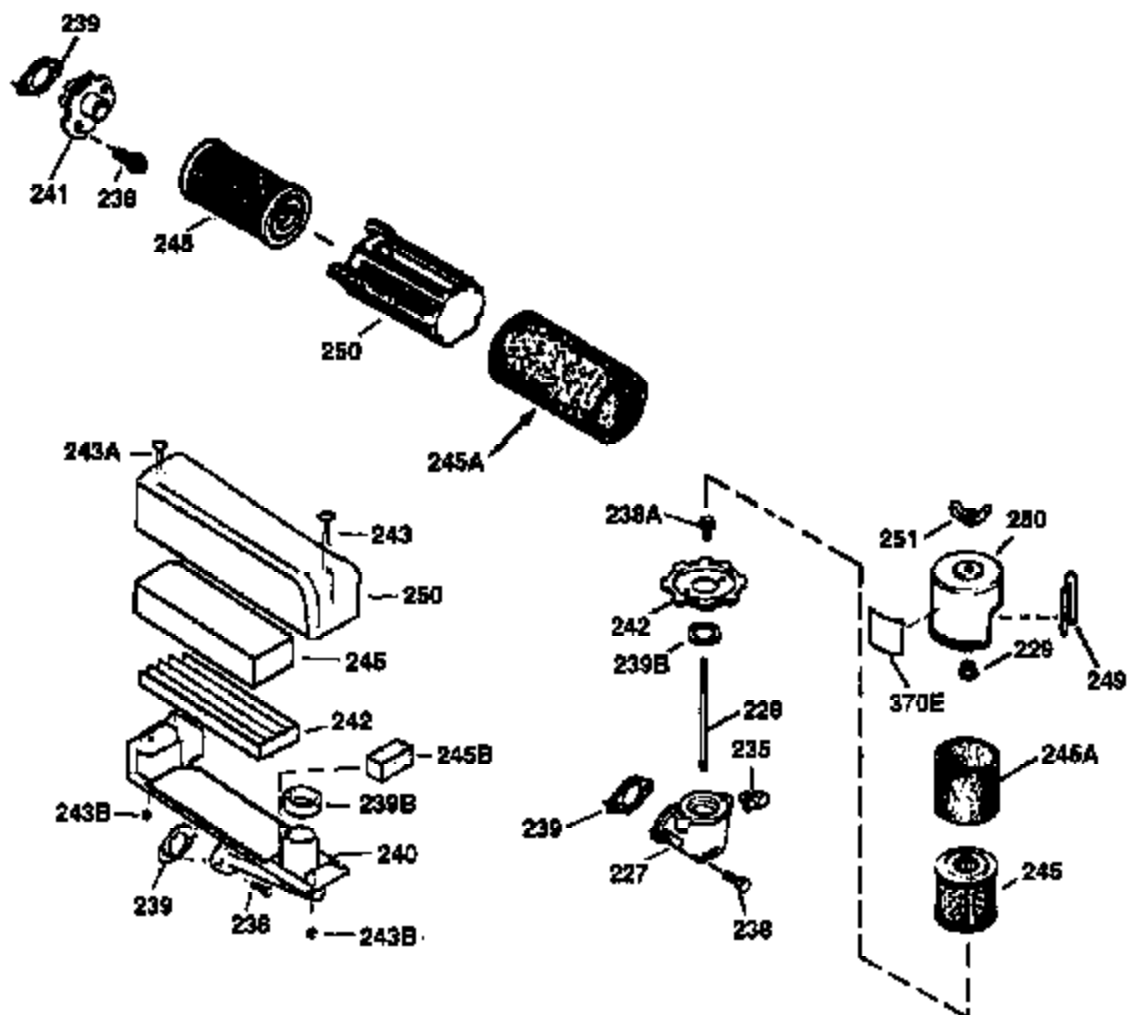

ILLUSTRATION SHOWS TYPICAL PARTS ONLY. ORDER BY PART NUMBER. PARTS NOT LISTED ARE SUPPLIED BY OEM.

VIEW 3 OF 3

Ref #	Part Number	Qty	Description
90	611112	1	Flywheel
238	650709	2	Screw, 10-32 x 7/16"
239	35815	1	Air Cleaner Gasket
243	650899	2	Screw, 10-32 x 2-3/32"
245	35500	1	Air Cleaner Filter
250	35503	1	Air Cleaner Cover
275	36473	1	Muffler (Incl. 277)
277	650988	2	Screw, 1/4-20 x 2-13/64"